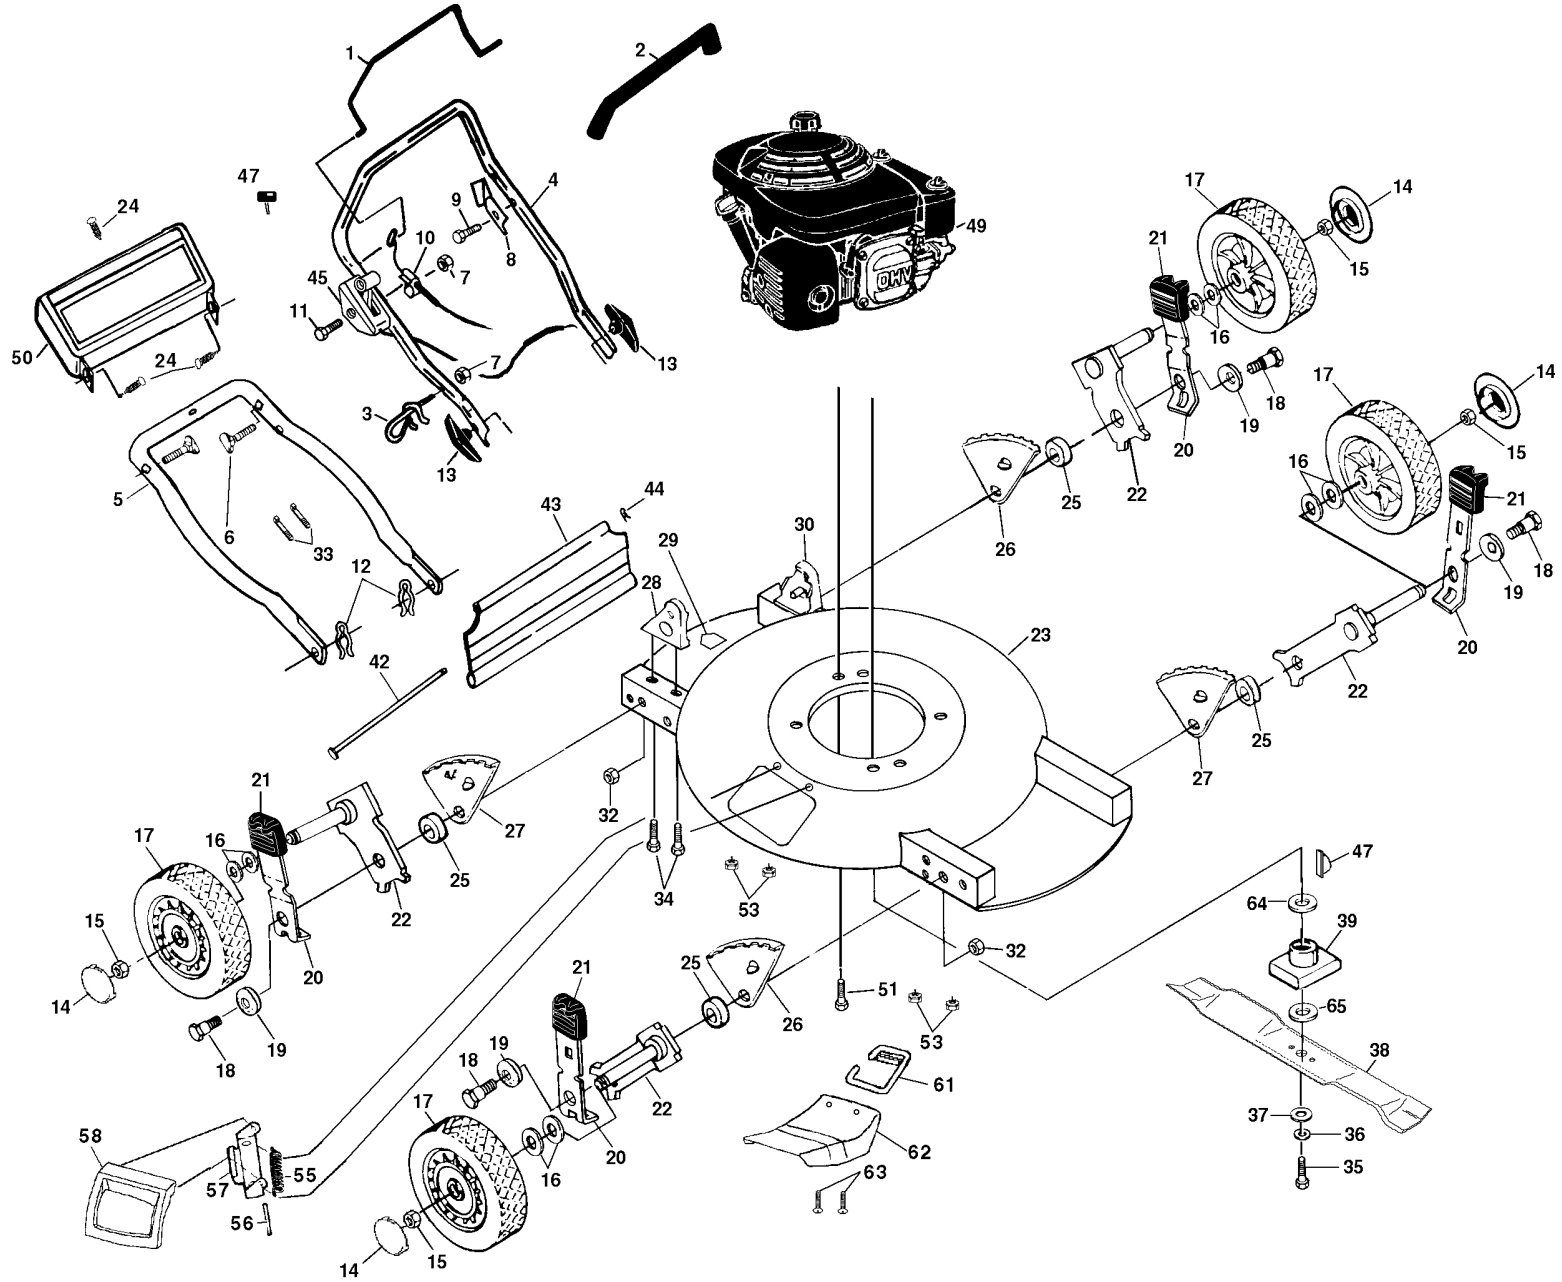

REPAIR PARTS

ROTARY LAWN MOWER - - MODEL NO. 510mdh (954140053A)

REPAIR PARTS

ROTARY LAWN MOWER - - MODEL NO. 510mdh (954140053A)

15

KEY NO.	PART NO.	DESCRIPTION	KEY NO.	PART NO.	DESCRIPTION
1	532850735	Control Bar	34	532149741	Thread Cutting Screw 5/16-18 x 3/4
2	532164265	Handle Grip	35	532851084	Hex Head Screw 3/8-24 x 1-3/8
3	532132001	Rope Guide	36	532850263	Helical Lockwasher 3/8
4	532166267	Upper Handle	37	532851074	Hardened Washer
5	532157082	Lower Handle	38	532145106	20" Blade
6	532131959	Handle Bolt 5/16-18 x 1-3/4	39	532144331	Blade Adapter
7	532063601	Locknut 1/4-20	42	532150984	Deflector Rod
8	532125162	Up-Stop Bracket	43	532150985	Rear Deflector
9	532750097	Hex Washer Head Screw #10-24 x 1/2	44	532700279	Retainer Clip
10	532701181	Engine Zone Control Cable	45	532163340	Throttle Control
11	532144929	Hex Washer Head Screw 1/4-20 x 2.12	47	532087677	Key
12	532051793	Hairpin Cotter	49	-----	* Engine - Honda Model No. GXV140
13	532136376	Handle Knob			Order parts from engine manufacturer
14	532008508	Hubcap	50	532157070	Trim Plate
15	532083923	Hex Locknut 3/8-16	51	532150406	Hex Head Screw, Self Tap. 3/8 - 16 x 1.1
16	532057143	Washer	53	532063601	Locknut
17	532800372	Wheel & Tire Assembly	55	532152124	Torsion Spring
18	532142748	Shoulder Bolt	56	532147286	Hinge Rod
19	532062335	Belleville Washer	57	532087593	Housing Assembly Bracket
20	532125066	Selector Spring	58	532154829	Mulcher Door
21	532701037	Selector Knob	61	532751399	Chute Mounting Bracket
22	532151254	Axle Arm Assembly	62	532752118	Mulcher Deflector
23	532141934	Lawn Mower Housing (Includes Key No. 29)	63	874180410	Truss Head Screw
24	532701477	Push-in Fastener	64	532067510	Washer
25	532146630	Spacer	65	532148353	Washer
26	532800370	Wheel Adjusting Bracket (R.F./L.R.)	--	532166272	Owner's Manual (English/French)
27	532800368	Wheel Adjusting Bracket (L.F./R.R.)	--	532166343	Decal (Housing)
28	532153026	Handle Bracket Assembly (Right)	--	532162300	Warning Decal (Not Shown)
29	532107339	Danger Decal			
30	532153027	Handle Bracket Assembly (Left)			
32	532751592	Locknut 3/8-16			
33	532066426	Wire Ties