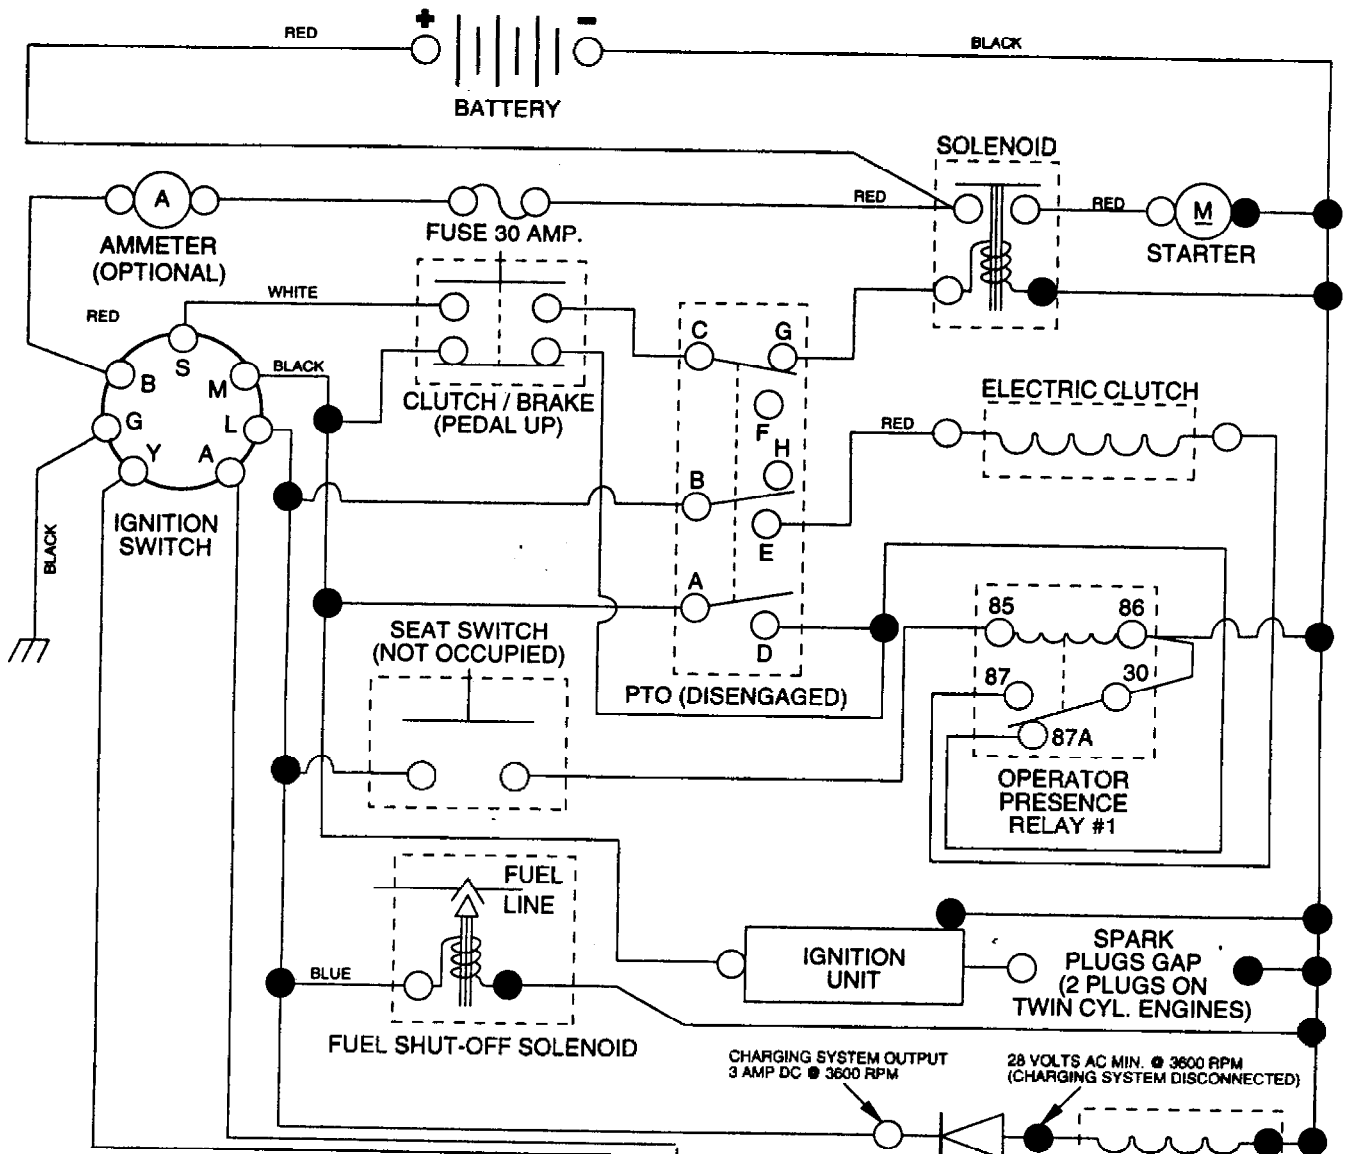

TRACTOR - MODEL NO. LTH130 (954140005E), PRODUCT NO. 954 14 00-05

SCHEMATIC

IGNITION SWITCH

POSITION	CIRCUIT	"MAKE"
OFF	G + M + L	NONE
RUN/LIGHT	B + L	A + Y
RUN	B + L	NONE
START	B + L + S	NONE

NOTE
YOUR TRACTOR IS EQUIPPED WITH A SPECIAL ALTERNATOR SYSTEM. THE LIGHTS ARE NOT CONNECTED TO THE BATTERY, BUT HAVE THEIR OWN ELECTRICAL SOURCE. BECAUSE OF THIS, THE BRIGHTNESS OF THE LIGHTS WILL CHANGE WITH ENGINE SPEED. AT IDLE THE LIGHTS WILL DIM. AS THE ENGINE IS SPEEDED UP, THE LIGHTS WILL BECOME THEIR BRIGHTEST.

WIRING INSULATED CLIPS
NOTE: IF WIRING INSULATED CLIPS WERE REMOVED FOR SERVICING OF UNIT, THEY SHOULD BE REPLACED TO PROPERLY SECURE YOUR WIRING.

POSITION	CIRCUIT
OFF	C + G, B + H
ON	C + F, B + E, A + D

● NON-REMOVABLE CONNECTIONS
○ REMOVABLE CONNECTIONS