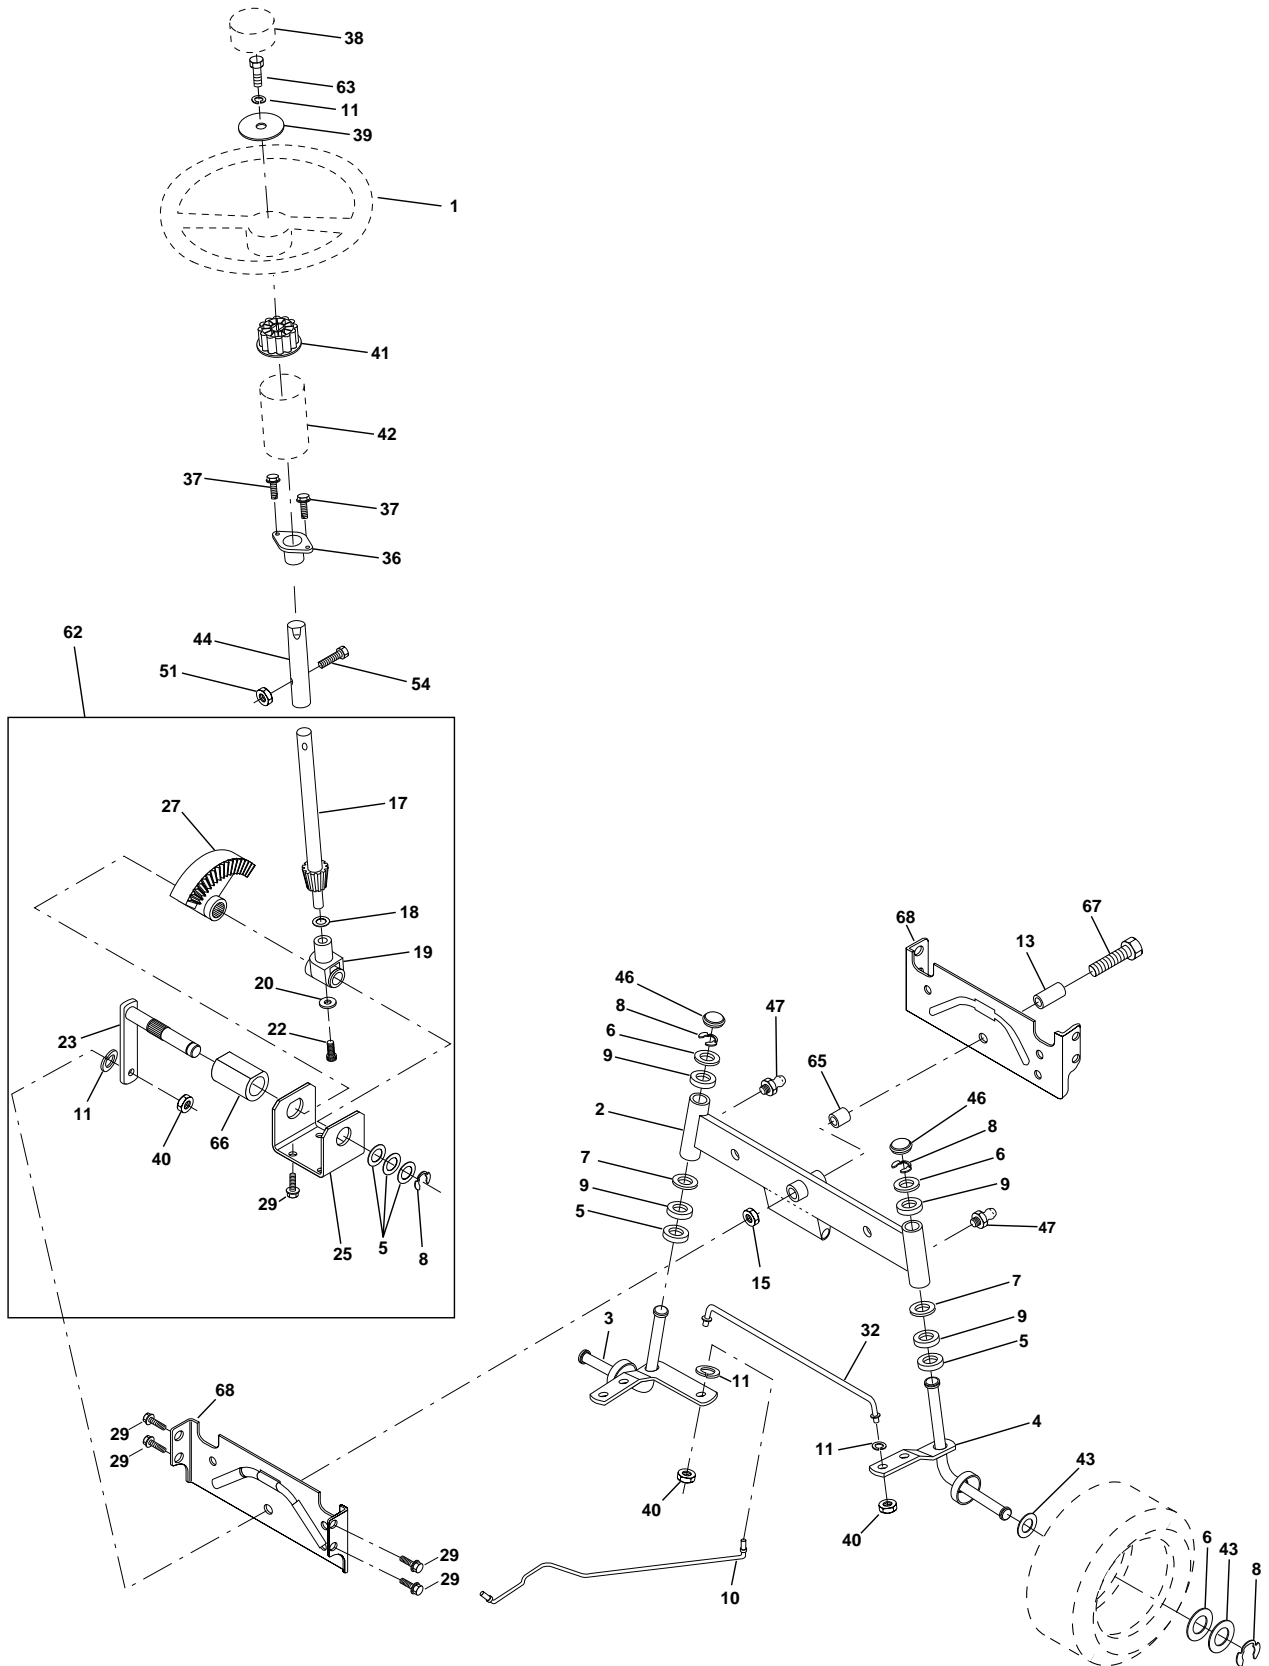

For Husqvarna Parts Call 606-678-9623 or 606-561-4983 REPAIR PARTS

TRACTOR - MODEL NO. LTH130 (954140005D), PRODUCT NO. 954 14 00-05

STEERING ASSEMBLY

For Husqvarna Parts Call 606-678-9623 or 606-561-4983

REPAIR PARTS

TRACTOR - MODEL NO. LTH130 (954140005D), PRODUCT NO. 954 14 00-05

STEERING ASSEMBLY

KEY NO.	PART NO.	DESCRIPTION
1	532124415	Wheel Steering
2	532137094	Axle Front Casting Machined
3	532157479	Spindle Asm LH Cast 15"
4	532157478	Spindle Asm RH Cast 15"
5	532124931	Bearing Race Thrust Harden
6	532121748	Washer 25/32 X 1-5/8 X 16 Ga
7	819272016	Washer 27/32 X 1-1/4 X 16 Ga
8	812000029	Ring Klip #t5304-75
9	532124937	Bearing Col Strg Blk
10	532154432	Link Drag Extended Cast
11	810040600	Washer Lock Hvy Hlcl Spr 3/8
13	532154779	Bearing Axle STLT/GT
15	873901000	Nut Lock Flange 5/8-11 Unc
17	532156546	Shaft Asm Strg
18	532057079	Washer Thrust 515x 750x 033
19	532124035	Support Shaft
20	532126684	Washer Shim 1/4 X 5/8 X 062
22	871200410	Screw Hex Socket 1/4-20 x 5/8
23	532127501	Shaft Asm Pittman
25	532154406	Bracket Steering
27	532136874	Gear Sector
29	817490612	Screw Thdrol 3/8-16x3/4 Ty-tt
32	532137347	Rod Asm Tie Ball J Adj VGT
36	532155099	Bushing Strg
37	532152927	Screw
38	532124416	Insert Cap Strg Wh Au
39	819133808	Washer 13/32 X 2-3/8 X 8 Ga
40	532124701	Lock nut
41	532100711	Adaptor Wheel Strg
42	532155092	Boot Steering Shaft
43	532121749	Washer 25/32 X 1 1/4 X 16 Ga
44	532153720	Extension Steering Shaft LR/LT
46	532121232	Cap Spindle Fr Top Blk
47	532124836	Fitting Grease
51	873800500	Nut Lock Hex w/Ins 5/16-18
53	873680600	Nut Crownlock 3/8-16 UNC
54	874780520	Bolt Fin Hex 5/16-18 Unc x 1-1/4
62	532156594	Kit, Steering Assembly Svc
63	874780616	Bolt Fin Hex 3/8-16unc x 1 Gr. 5
65	532154780	Spacer Axle
66	532154404	Bearing Arm Pittman
67	874781044	Bolt, Fin Hex 5/8-11 UNC x 2-3/4
68	532154429	Axle, Brace
69	532160367	Spacer Brace Axle
70	874780636	Bolt Fin Hex 3/8-16 UNC x 2-1/4

NOTE: All component dimensions given in U.S. inches.
1 inch = 25.4 mm.