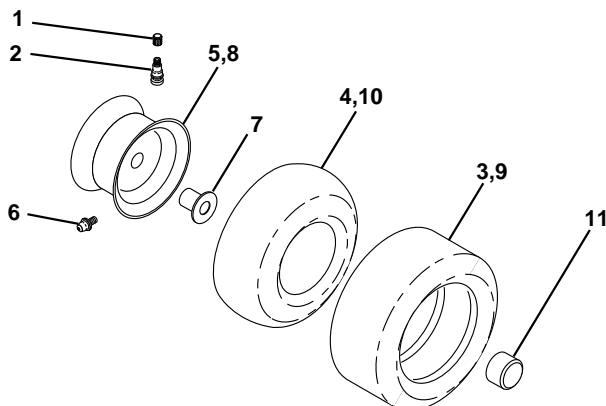

WHEELS & TIRES

KEY NO.	PART NO.	DESCRIPTION
1	532059192	Cap Valve Tire
2	532065139	Stem Valve
3	532106222	Tire F Ts 15 X 6 0 - 6 Service
4	532059904	Tube Front (Service Item Only)
5	532138336	Rim Asm 6"front Silver Service
6	532124957	Fitting Grease (Front Wheel Only)
7	532124959	Bearing Flange (Front Wheel Only)
8	532138337	Rim Asm 8"rear Silver Service
9	532124635	Tire R Ts 18x8 5-8 C Service
10	532124926	Tube Rear (Service Item Only)
11	532104757	Cap Axle Blk 1 50 X 1 00
--	532144334	Sealant, Tire (10 oz. Tube)

NOTE: All component dimensions given in U.S. inches
1 inch = 25.4 mm