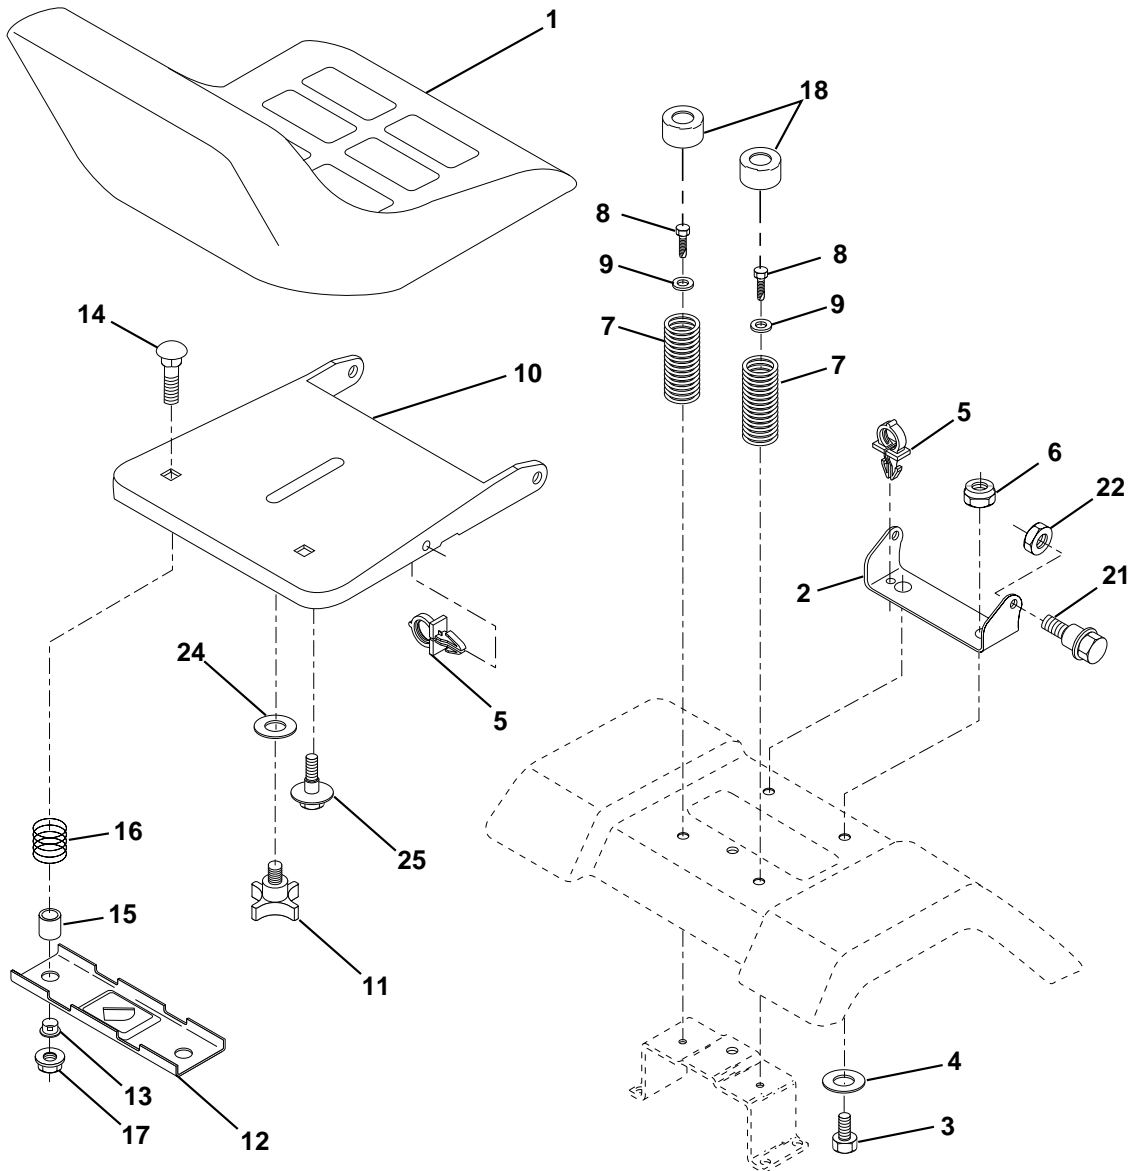

For Husqvarna Parts Call 606-678-9623 or 606-561-4983 REPAIR PARTS

TRACTOR - MODEL NO. LTH130 (954140005D), PRODUCT NO. 954 14 00-05
SEAT ASSEMBLY

**KEY PART
NO. NO.**

DESCRIPTION

1	532140838	Seat
2	532140551	Bracket Pivot Seat 8 720
3	874760616	Bolt Fin Hex 3/8-16unc X 1
4	819131610	Washer 13/32 X 1 X 10 Ga
5	532145006	Clip Push-In
6	873800600	Nut Hex w/Ins. 3/8-16 Unc
7	532124181	Spring Seat Cprsn 2 250 Blk Zi
8	817490616	Screw Thdrol 3/8-16 X 1 Ty-tt
9	819131614	Washer 13/32 X 1 X 14 Ga.
10	532155925	Pan Seat
11	532120068	Knob Seat 1/2-13 UNC Blk
12	532121246	Bracket Mounting Switch

**KEY PART
NO. NO.**

DESCRIPTION

13	532121248	Bushing Snap Blk Nyl 50 Id
14	872050412	Bolt Rdhd Sqnk 1/4-20x1-1/2
15	532134300	Spacer Split 28x 96 Yel Zinc
16	532121250	Spring Cprsn 1 27 Blk Pnt
17	532123976	Nut Lock 1/4 Lge Flg Gr 5 Zinc
18	532124238	Cap Spring Seat
21	532153236	Bolt Shoulder 5/16-18 Unc
22	873800500	Nut Hex Lock W/Ins 5/16-18
24	819171912	Washer 17/32 X 1-3/16 X 12 Ga.
25	532127018	Bolt Shoulder 5/16-18 X 62

NOTE: All component dimensions given in U.S. inches.
1 inch = 25.4 mm