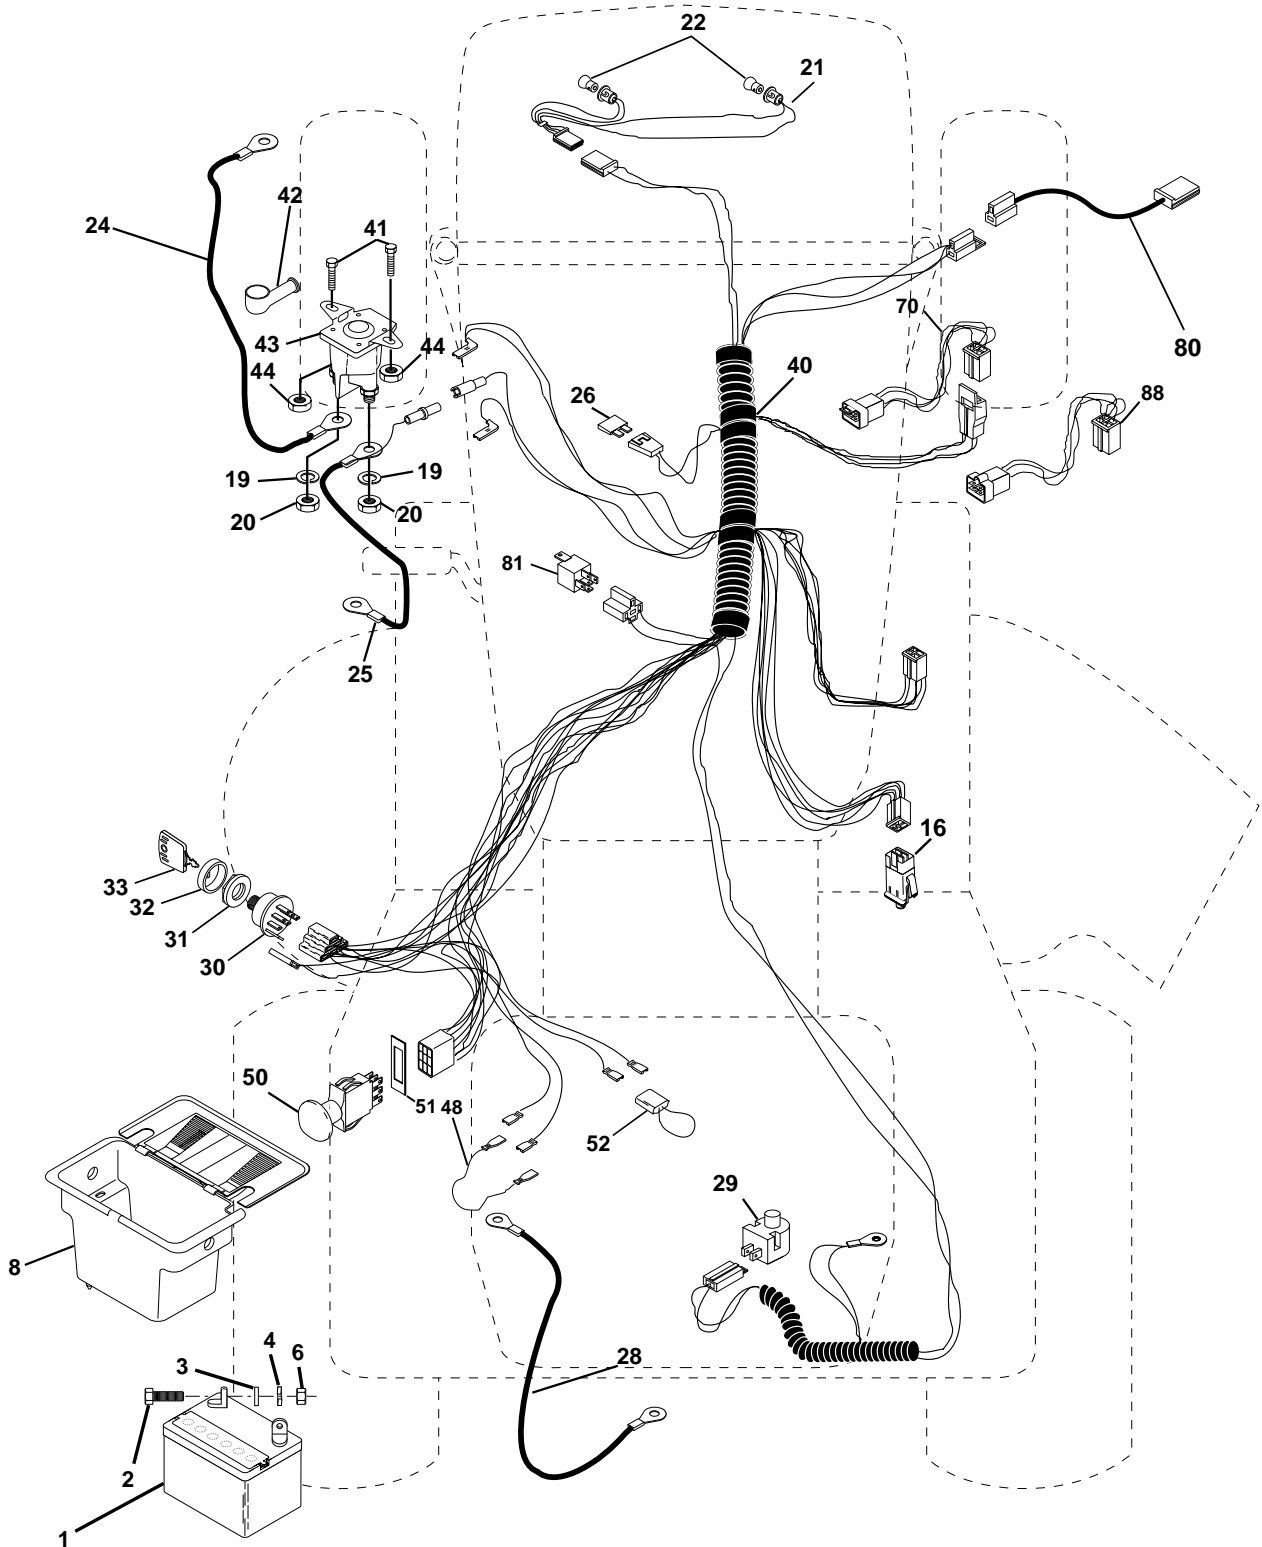

WIRING INSULATED CLIPS
 NOTE: IF WIRING INSULATED CLIPS WERE REMOVED FOR SERVICING OF UNIT, THEY SHOULD BE REPLACED TO PROPERLY SECURE YOUR WIRING.

RELAY

POSITION	CIRCUIT
OFF	C + G, B + H
ON	C + F, B + E, A + D

For Husqvarna Parts Call 606-678-9623 or 606-561-4983

REPAIR PARTS

TRACTOR - MODEL NO. LTH130 (954140005D), PRODUCT NO. 954 14 00-05
ELECTRICAL

KEY NO.	PART NO.	DESCRIPTION
1	532144925	Battery 12 Volt 25 AMP
2	874760412	Bolt Hex Hd 1/4-20unc X 3/4
3	819091016	Washer 9/32 X 5/8 X 16 Ga.
4	810040400	Washer Lock Hvy Helical 1/4
6	873220400	Nut Fin Hex 1/4-20 Unc
8	532156417	Case Battery Mech Hinge
16	532153664	Switch Interlock Push-In
19	810090400	Washer Lock 1/4
20	873350400	Nut Jam Hex 1/4-20 Unc
21	532136850	Harness Asm Light W/4152j
22	532004152	Bulb Light #1156
24	532124780	Cable Battery 6 Ga 11" red
25	532146147	Cable Battery 6 Ga 44" red w/16 wire
26	532108824	Fuse 30 AMP Auto Green
28	532124773	Cable Ground 6 Ga 12" black
29	532160784	Switch Plunger Normal OP Olive
30	532140301	Switch Ign 4 pos w/lights
31	532124211	Nut Ignition
32	532141226	Cover Sw Ignition
33	532122147	Key Ign Modelled Generic
40	532160720	Harness Ign.
41	871110408	Bolt Blk Fin Hex 1/4 - 20 x 1/2
42	532131563	Cover Terminal Red
43	532145673	Solenoid
44	873640400	Nut Keps Hex 1/4-20 Unc
48	532140844	Adapter Ammeter Rectangular
50	532154959	Switch PTO 3PDT Black Delta 96
51	532140405	Ring Retainer PTO
52	532141940	Protection Wire Loop
70	532142621	Harness, Eng. kohl Cmd-L Dual
80	532146685	Harness Clutch EVX
81	532109748	Relay Asm
88	532161366	Harness Eng Koh Cv15 Stator