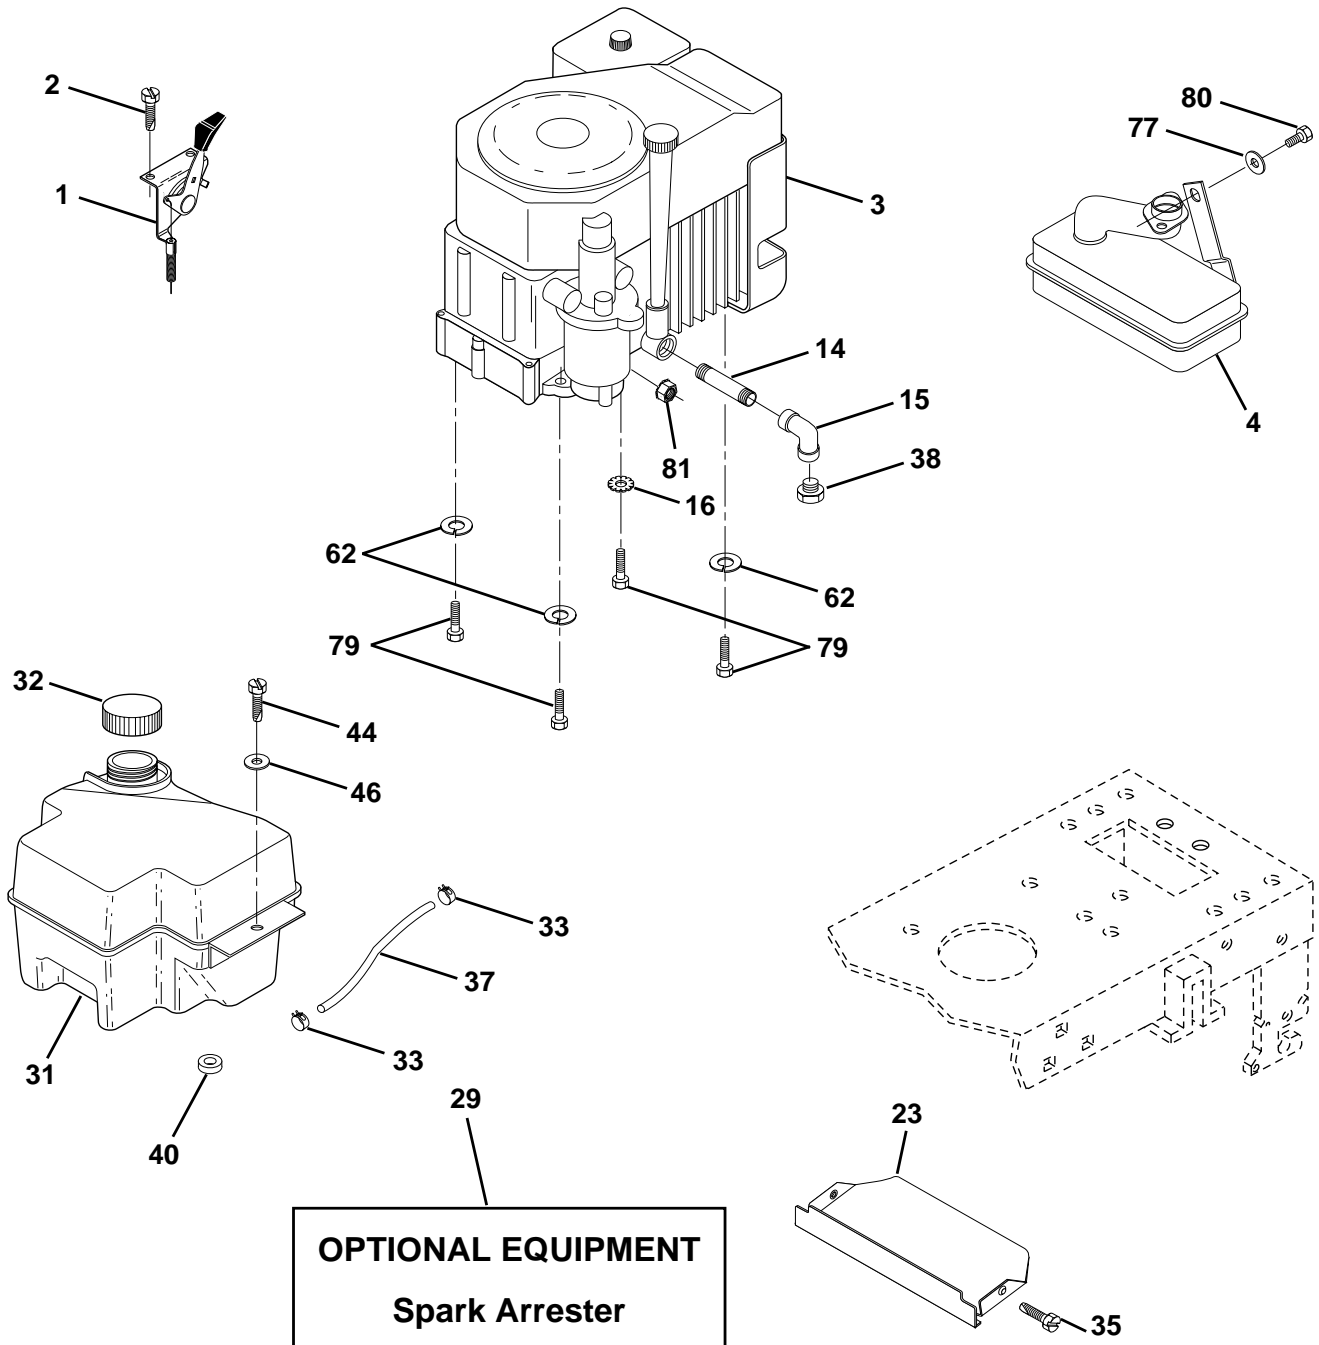

For Husqvarna Parts Call 606-678-9623 or 606-561-4983 REPAIR PARTS

TRACTOR - MODEL NO. LTH130 (954140005D), PRODUCT NO. 954 14 00-05
ENGINE

For Husqvarna Parts Call 606-678-9623 or 606-561-4983

REPAIR PARTS

TRACTOR - MODEL NO. LTH130 (954140005D), PRODUCT NO. 954 14 00-05
ENGINE

KEY NO.	PART NO.	DESCRIPTION
1	532141296	Control THTICH 27 LH FLAG DOM
2	817720410	Screw Hex Thd Cut 1/4-20 x 5/8 T
3	-----	Engine Kohler, Model No. CV15S
4	532137350	Muffler LT Kohler 12.5/15HD
14	813280328	Nipple Pipe 3/8 Npt X 3-1/2
15	813200300	Elbow Std 90 Degree 3/8-18 Npt
16	811050500	Washer Lock Ext Tooth 5/16
23	532156123	Shield Heat
29	532137180	Kit Spark Arrestor (Flat Scrn)
31	532140280	Tank Fuel Front 2 00
32	532140527	Cap Asm Fuel W/sym Vented
33	532123487	Clamp Hose Black
35	817490512	Screw
37	532137040	Line Fuel 20"
38	-----	Plug Oil Drain (Order From Engine Manufacturer)
40	532124028	Bushing Snap Nyl Blk Fuel Line
44	817490412	Screw Hexwsh Thdrol 1/4-20x3/4
46	819091416	Washer 9/32 X 7/8 X 16 Ga
62	810040500	Washer Lock Hvy Hlcl Spr 5/16
77	819101216	Washer 5/16 x 3/4 x 16 Ga.
79	532125398	Bolt Hex
80	874760508	Bolt Hex Hd 5/16-18 UNC x 1/2
81	532128861	Nut Flange 1/4-20 Starter Nut

NOTE: All component dimensions given in U.S. inches
1 inch = 25.4 mm