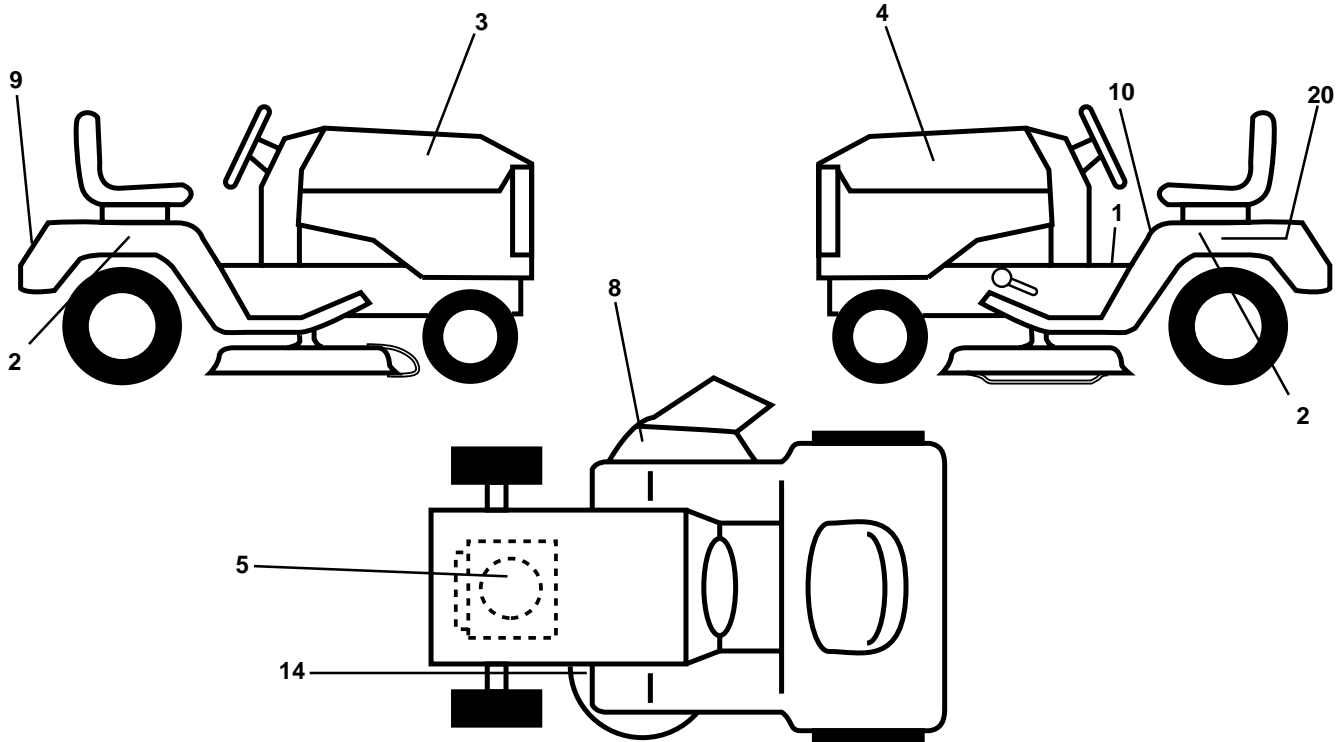

For Husqvarna Parts Call 606-678-9623 or 606-561-4983

REPAIR PARTS

TRACTOR - MODEL NO. LTH130 (954140005D), PRODUCT NO. 954 14 00-05

DECALS

KEY NO.	PART NO.	DESCRIPTION
1	532157032	Decal Oper Step Thru Eng/Fr
2	532157007	Decal Fender Ajuto Husq. Radius
3	532150725	Decal Hood RH
4	532150726	Decal Hood LH
5	532151124	Decal HP Engine
8	532137259	Decal Warning
9	532150617	Decal Fender Husq
10	532157140	Decal Fender Danger Eng/Fr
14	532160396	Decal V-Belt Schematic
20	532145005	Decal Bat Dan/Psn
--	532154515	Pad Footrest LH STLT
--	532154516	Pad Footrest RH STLT

KEY NO.	PART NO.	DESCRIPTION
--	532138311	Decal Handle Lft Height Adjust
--	532142341	Decal Drawbar Cntrl Mvt Hyd LT
--	532161447	Manual Owner's (English)
--	532161448	Manual Owner's (French)

Available accessories not included with tractor:

--	LSB42	42" Snow Blower
--	LC05	Wheel Wts (pair)
--	CH12	Tire Chains 18 x 8.5 x 8
--	LBD48	48" Snow Blade
--	MP42	Mulch Plate