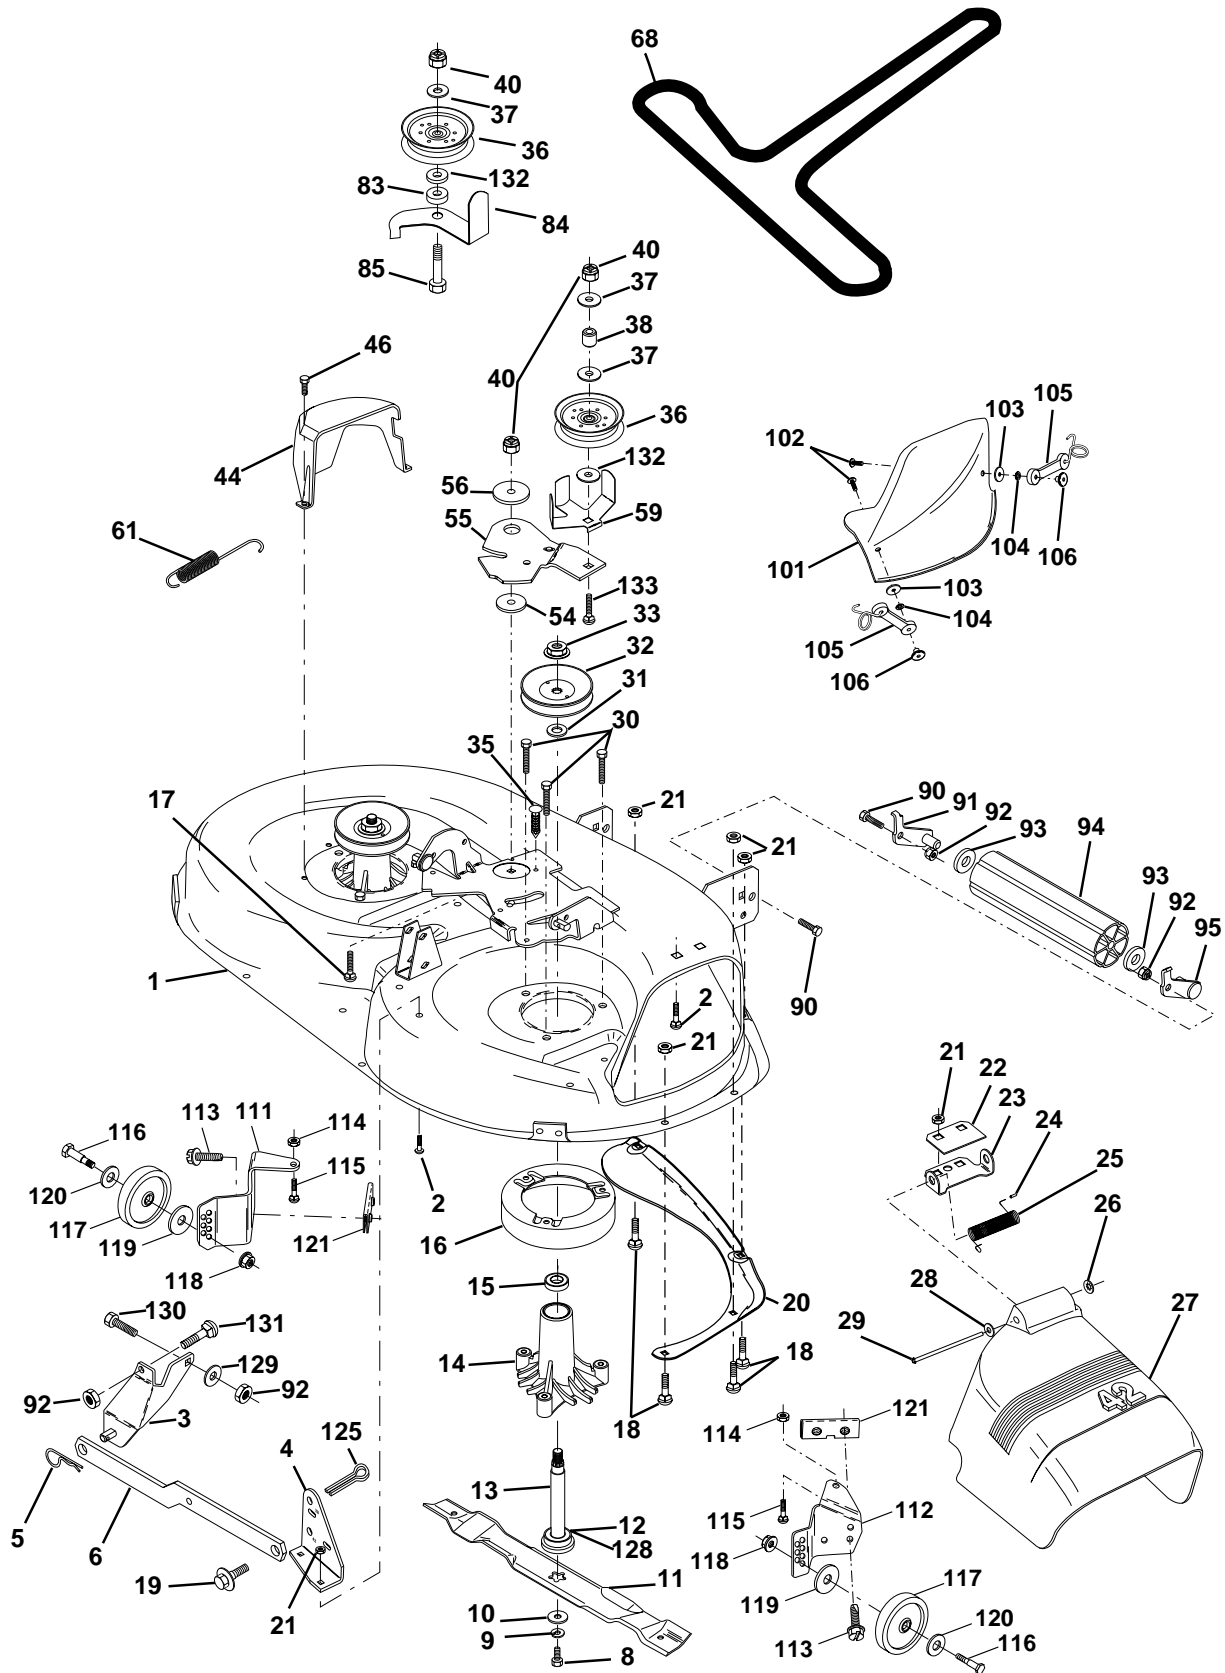

NOTE: All component dimensions given in U.S. inches
1 inch = 25.4 mm

For Husqvarna Parts Call 606-678-9623 or 606-561-4983 REPAIR PARTS

TRACTOR - MODEL NO. LTH130 (954140005D), PRODUCT NO. 954 14 00-05
ENGINE

For Husqvarna Parts Call 606-678-9623 or 606-561-4983

REPAIR PARTS

TRACTOR - MODEL NO. LTH130 (954140005D), PRODUCT NO. 954 14 00-05
ENGINE

KEY NO.	PART NO.	DESCRIPTION
1	532141296	Control THTICH 27 LH FLAG DOM
2	817720410	Screw Hex Thd Cut 1/4-20 x 5/8 T
3	-----	Engine Kohler, Model No. CV15S
4	532137350	Muffler LT Kohler 12.5/15HD
14	813280328	Nipple Pipe 3/8 Npt X 3-1/2
15	813200300	Elbow Std 90 Degree 3/8-18 Npt
16	811050500	Washer Lock Ext Tooth 5/16
23	532156123	Shield Heat
29	532137180	Kit Spark Arrestor (Flat Scrn)
31	532140280	Tank Fuel Front 2 00
32	532140527	Cap Asm Fuel W/sym Vented
33	532123487	Clamp Hose Black
35	817490512	Screw
37	532137040	Line Fuel 20"
38	-----	Plug Oil Drain (Order From Engine Manufacturer)
40	532124028	Bushing Snap Nyl Blk Fuel Line
44	817490412	Screw Hexwsh Thdrol 1/4-20x3/4
46	819091416	Washer 9/32 X 7/8 X 16 Ga
62	810040500	Washer Lock Hvy Hlcl Spr 5/16
77	819101216	Washer 5/16 x 3/4 x 16 Ga.
79	532125398	Bolt Hex
80	874760508	Bolt Hex Hd 5/16-18 UNC x 1/2
81	532128861	Nut Flange 1/4-20 Starter Nut

NOTE: All component dimensions given in U.S. inches
1 inch = 25.4 mm

For Husqvarna Parts Call 606-678-9623 or 606-561-4983 REPAIR PARTS

TRACTOR - MODEL NO. LTH130 (954140005D), PRODUCT NO. 954 14 00-05
MOWER DECK