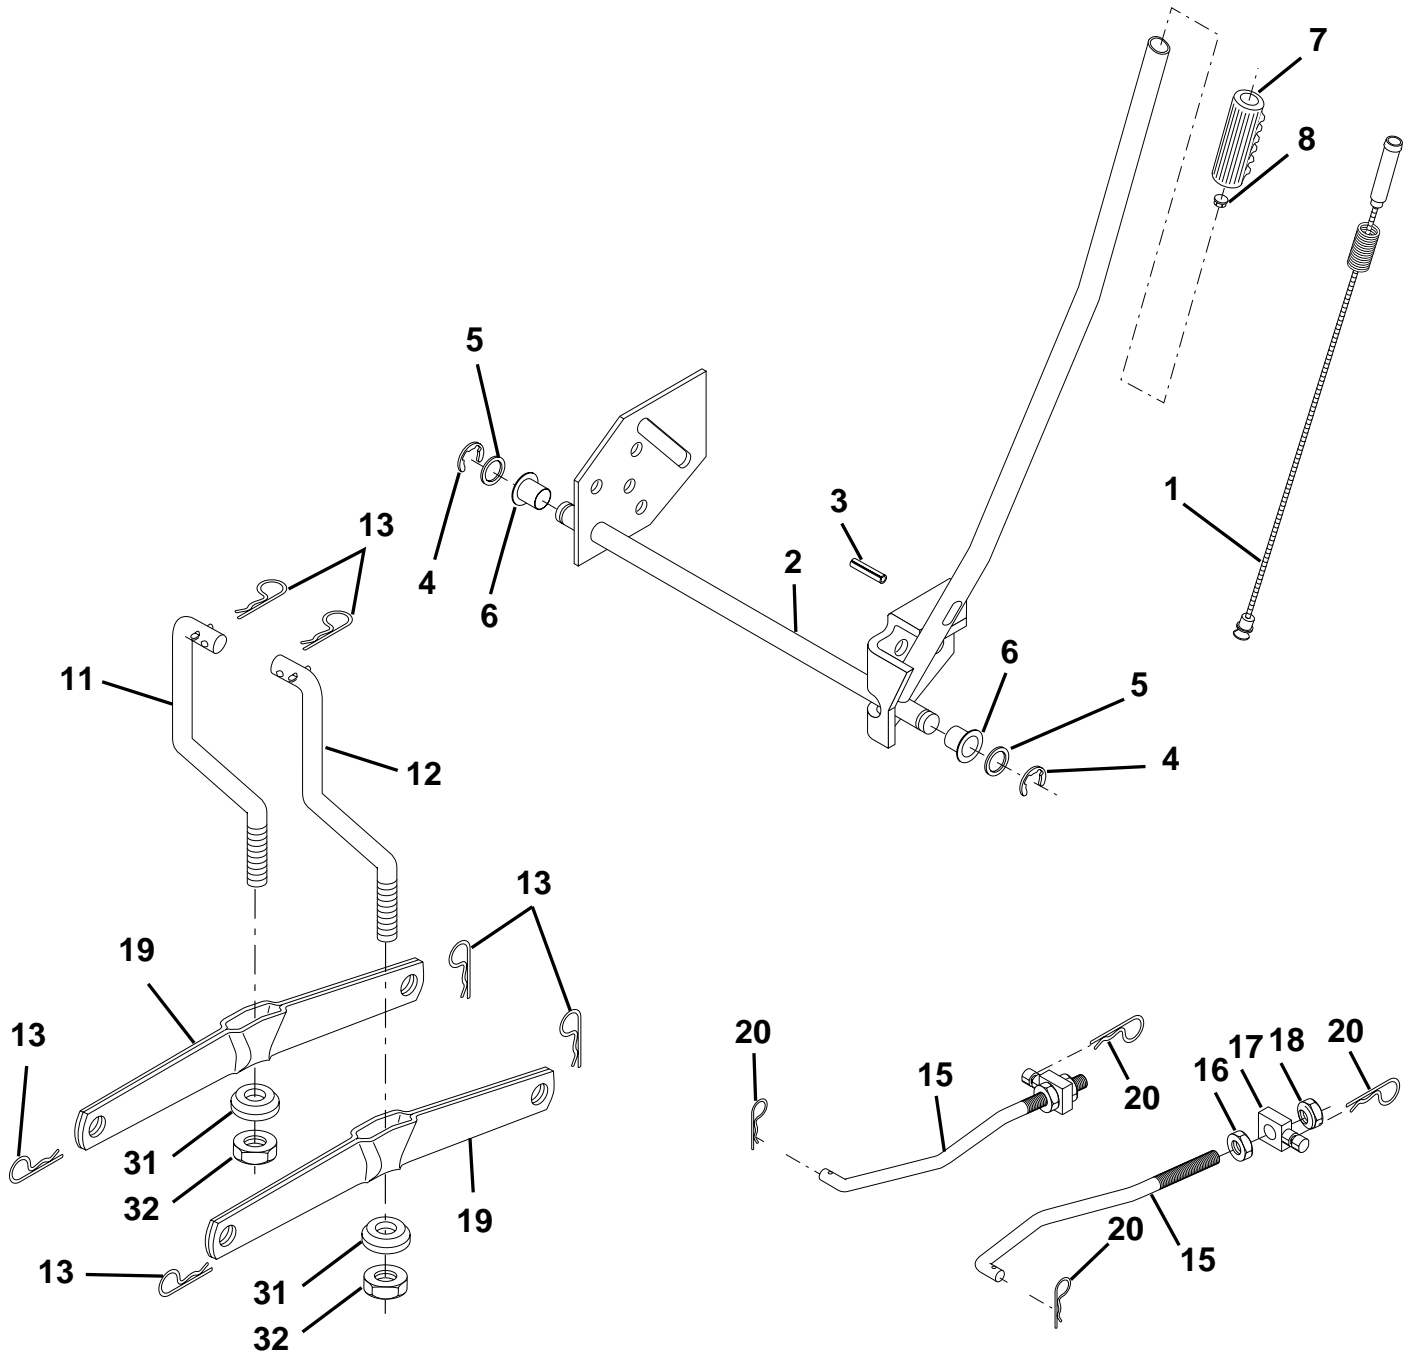

For Husqvarna Parts Call 606-678-9623 or 606-561-4983 REPAIR PARTS

TRACTOR - MODEL NO. LTH130 (954140005D), PRODUCT NO. 954 14 00-05
MOWER LIFT

For Husqvarna Parts Call 606-678-9623 or 606-561-4983

REPAIR PARTS

TRACTOR - MODEL NO. LTH130 (954140005D), PRODUCT NO. 954 14 00-05
MOWER LIFT

KEY NO.	PART NO.	DESCRIPTION
1	532159460	Wire Asm Inner W/plunger
2	532159471	Shaft Asm Lift
3	532105767	Pin Groove
4	812000002	E Ring #5133-62
5	819211621	Washer PLTD 21/32 X 1 X 21ga
6	532120183	Bearing Nylon Blk 629 Id
7	532109413	Grip Handle Bicycle
8	532124526	Button Plunger Black
11	532139865	Link Lift LH
12	532139866	Link Lift RH
13	532124670	Retainer Spring
15	532127218	Link Front
16	873350800	Nut Jam Hex 1/2-13 Unc
17	532130171	Trunnion Blk Zinc
18	873800800	Nut Lock W/wsh 1/2-13unc
19	532139868	Arm Suspension Rear
20	532124660	Spring, Retainer
31	532140302	Bearing Pvt. Lift Spherical
32	873540600	Nut Crownlock 3/8-24

NOTE: All component dimensions given in U.S. inches
1 inch = 25.4 mm