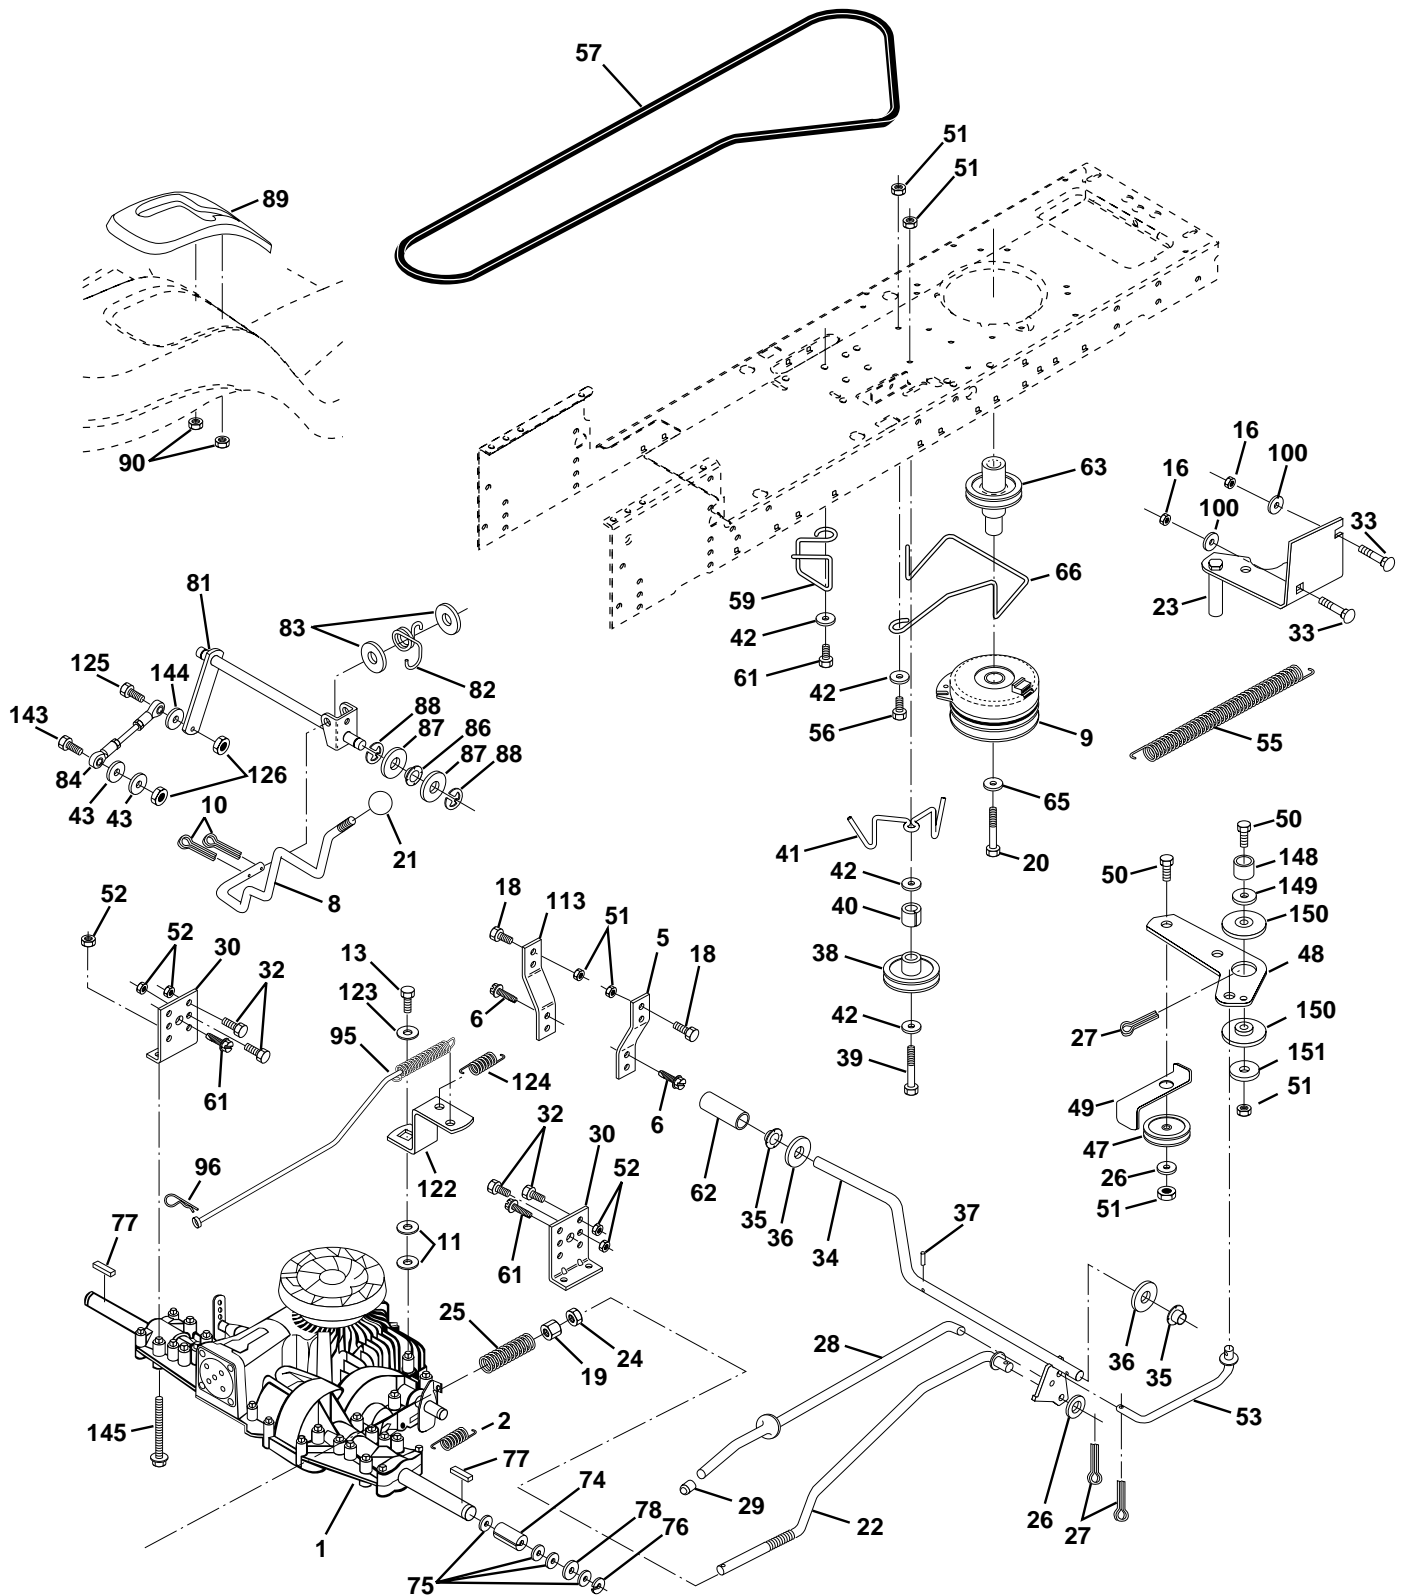

For Husqvarna Parts Call 606-678-9623 or 606-561-4983 REPAIR PARTS

TRACTOR - MODEL NO. LTH130 (954140005D), PRODUCT NO. 954 14 00-05
DRIVE

For Husqvarna Parts Call 606-678-9623 or 606-561-4983

REPAIR PARTS

TRACTOR - MODEL NO. LTH130 (954140005D), PRODUCT NO. 954 14 00-05

DRIVE

KEY PART NO.	NO.	DESCRIPTION	KEY PART NO.	NO.	DESCRIPTION
1	- - - - -	Transaxle (See Breakdown) Peerless Model 205-035B	50	874760624	Bolt
2	532146682	Spring, Return Brake	51	873680600	Nut Crownlock 3/8-16 UNC
5	532121520	Strap Torque	52	873680500	Nut, Crownlock 5/16-18 Unc
6	817490512	Screw Thdrol 5/16-18 x 3/4	53	532105710	Link, Clutch
8	532154792	Rod Shift Hydro LT	55	532105709	Spring, Return, Clutch
9	532145028	Clutch Elect	56	874760620	Bolt Hex 3/8-16 x 1-1/4
10	876020416	Pin Cotter 1/8 x 1 CAD	57	532156971	V-Belt, Ground Drive
11	532105701	Washer Plate Shf .388 Sq Hole	59	532140312	Keeper, Center Span
13	874550412	Bolt 1/4-28 Unf Gr. 8 W/Patch	61	817490612	Screw Thdrol. 3/8-16 x 3/4 Ty. TT
15	874490544	Bolt Hex Flghd 5/16-18 Gr. 5	62	532124872	Cover, Pedal
16	873800500	Nut Lock Hx w/Ins 5/16-18 UNC	63	532145868	Pulley, Engine
18	874780616	Bolt Fin Hex 3/8-16 Unc x 1 Gr. 5	65	810040700	Washer
19	873800600	Nut Lock Hex W/Wsh 3/8-16 Unc	66	532154778	Keeper Belt Engine
20	532150280	Bolt Hex 7/16-20 x 4-1/4 5 Ga. 1.38	74	532156972	Spacer, Axle PVST
21	532121274	Knob	75	532121749	Washer 25/32 x 1-1/4 x 16 Gauge
22	532130804	Rod, Brake	76	812000001	E-Ring
23	532154978	Bracket Asm Mtg. Cl	77	532123583	Key, Square
24	873350600	Nut, Hex Jam 3/8-16 Unc	78	532121748	Washer 25/32 x 1-5/8 x 16 Gauge
25	532106888	Spring, Brake Rod	81	532158461	Shaft Asm. Cross Hydro
26	819131316	Washer	82	532123782	Spring Torsion T/A
27	876020412	Pin Cotter 1/8 x 3/4 CAD.	83	819171216	Washer 17/32 x 3/4 x 16 Ga.
28	532145204	Rod, Parking Brake	84	532158286	Rod, Tie PVST 18"
29	532071673	Cap, Parking Brake	86	532071208	Bushing Rod Strig. 629/632 ID
30	532130807	Bracket, Transaxle	87	819212016	Washer 21/32 x 1-1/4 x 16 Ga.
32	874760512	Bolt Hex Hd 5/16-18 Unc x 3/4	88	812000008	Ring Klip #5304-62
33	872140506	Bolt RdHd Sqnk 5/16-18 Unc x 3/4	89	532154882	Console, Shift
34	532155071	Shaft, Foot Pedal	90	532124346	Nut Self-Thd Wsh-Hd 1/4 Zinc
35	532120183	Bearing, Nylon	95	532156970	Rod Asm Bypass PVST
36	819211616	Washer	96	532124788	Retainer Spring 1" Zinc/Cad
37	532124963	Pin, Roll	100	819111216	Washer 11/32 x 3/4 x 16 Ga.
38	532123674	Pulley, Idler, Flat	113	532127285	Strap Torque LH LT
39	874760644	Bolt	118	532154774	Spacer Bellcrank
40	532124965	Spacer, Split	121	532154419	Nyliner Clutching STL
41	532154777	Keeper, Belt, Idler	122	532156963	Plate Bypass PVST
42	819131312	Washer 13/32 x 13/16 x 12 Gauge	123	819091016	Washer 9/32 x 5/8 x 16 Ga.
43	819111012	Washer 11/32 x 5/8 x 12 Ga.	124	532156967	Spring Return PVST
47	532127783	Pulley, Idler, V-Groove	125	874780516	Bolt Fin Hex 5/16-18 Unc x 1
48	532154604	Bellcrank Assembly	126	532124949	Nut Lock 5/16-18 Unc
49	532123205	Retainer, Belt	143	874780520	Bolt Fin Hex 5/16-18 UNC x 1-1/4

NOTE: All component dimensions give in U.S. inches.
1 inch = 25.4 mm.