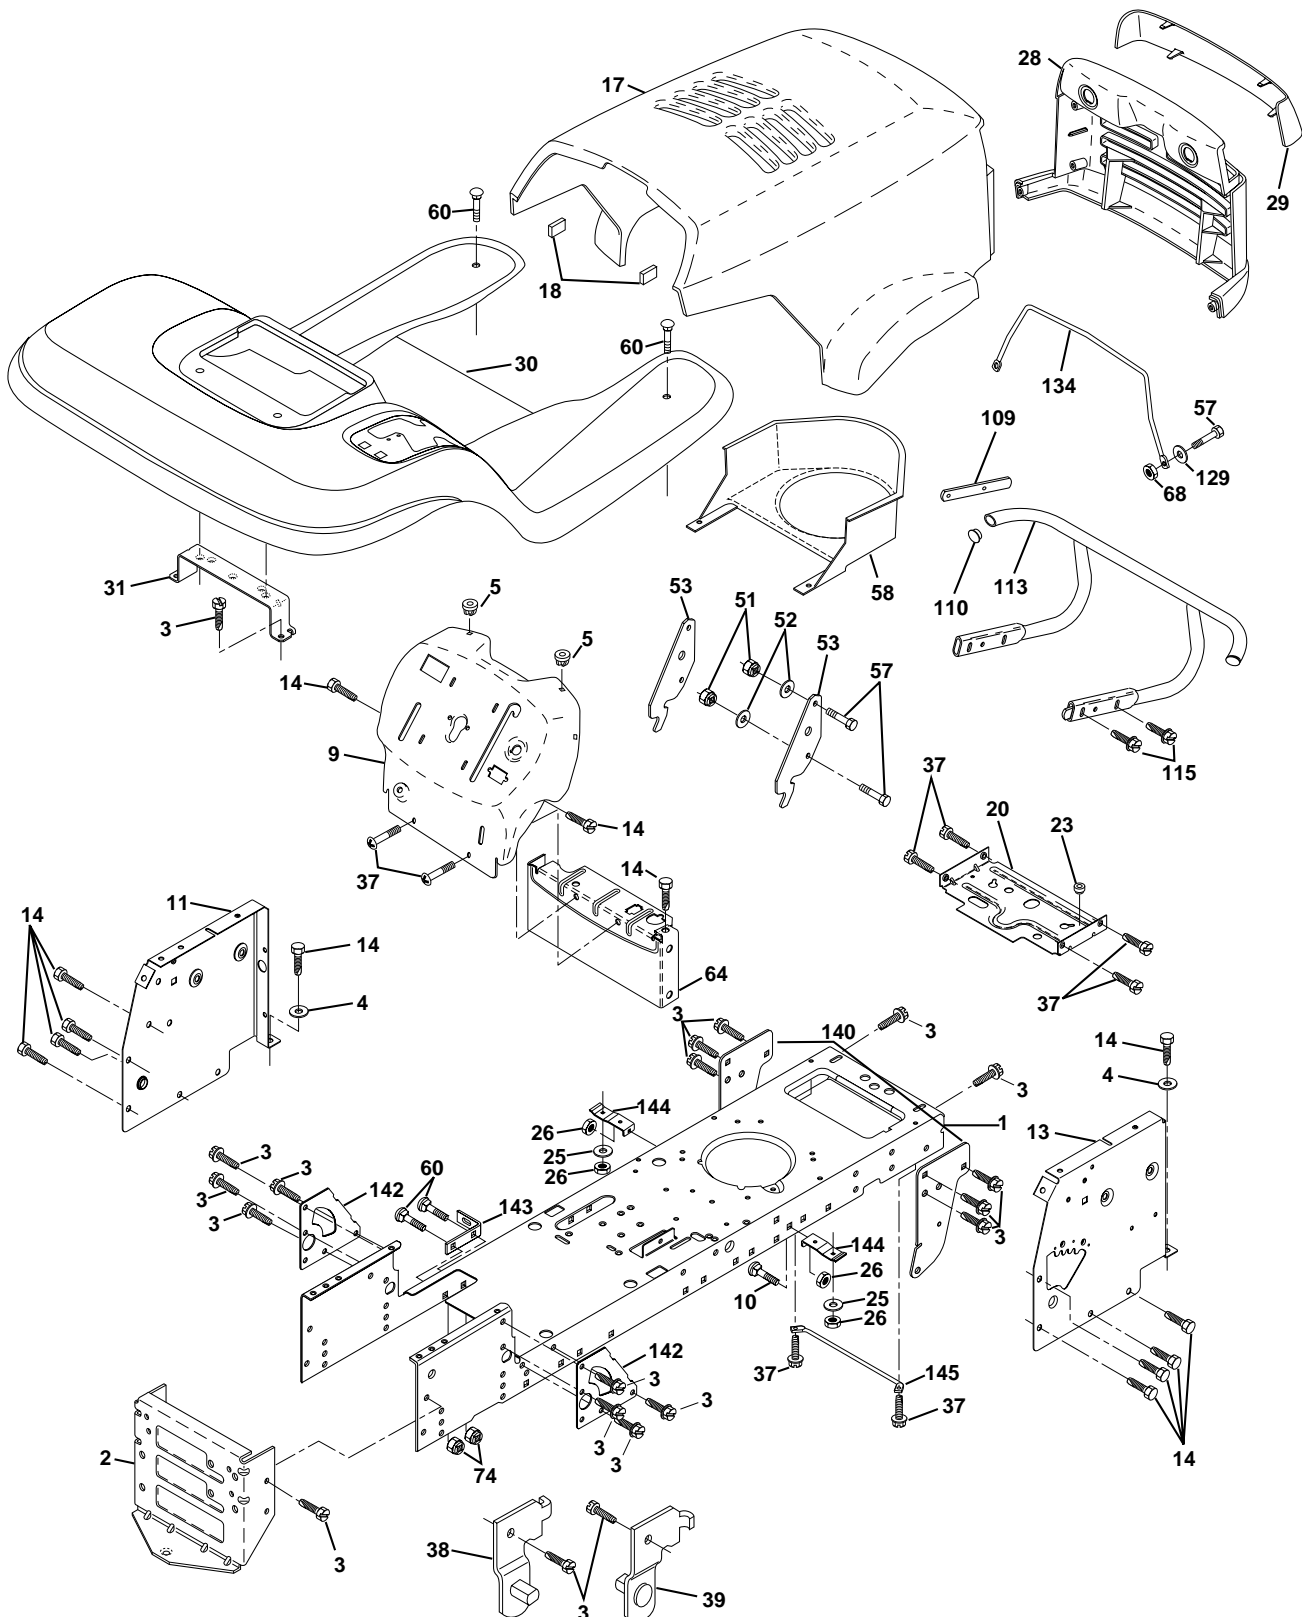

For Husqvarna Parts Call 606-678-9623 or 606-561-4983 REPAIR PARTS

TRACTOR - MODEL NO. LTH130 (954140005D), PRODUCT NO. 954 14 00-05
CHASSIS AND ENCLOSURES

For Husqvarna Parts Call 606-678-9623 or 606-561-4983

REPAIR PARTS

TRACTOR - MODEL NO. LTH130 (954140005D), PRODUCT NO. 954 14 00-05

CHASSIS AND ENCLOSURES

KEY NO.	PART NO.	DESCRIPTION
1	532159527	Chassis Weldment
2	532140356	Drawbar, Stretch
3	817490612	Screw Thdrol 3/8-16x3/4 Ty-tt
4	819131216	Washer 13/32 x 3/4 x 16 Ga.
5	532155272	Bumper Hood/Dash
9	532157409	Dash P/L M, N/AMM N/HM Grey
10	872140608	Bolt Carriage 3/8-16 x 1
11	532155927	Panel Dash Lh
13	532157262	Panel Dash Rh
14	817490608	Screw Thdrol 3/8-16x1/2 Ty-tt
17	532156051	Hood LT/PL Husqvarna
18	532126938	Bumper Hood
20	532156437	Plate Mtg Battery Fuel Tank Fr
23	532124028	Bushing
25	819131312	Washer 13/32 X 13/16 X 12 Ga
26	873800600	Nut Lock Hex W/Ins 3/8-16 Unc
28	532149776	Grille LT/PL Husqvarna
29	532149777	Lens LT/PL Husqvarna
30	532156489	Fender Footrest STLT Pnt
31	532139976	Bracket Support Fender
37	817490508	Screw Thdrol 6/16-18 x 1/2 TYT
38	532139886	Bracket, Asm. Pivot, L.H., Mower Rear
39	532139887	Bracket, Asm. Pivot, R.H., Mower Rear
51	873800400	Nut Lock Hex W/Ins 1/4-20
52	819091416	Washer 9/32 x 7/8 x 16 Ga.
53	532150067	Bracket Pnt. Pick off LT/PL Husqvarna
57	874780412	Bolt Hex 1/4-20 x 3/4
58	532150127	Air Duct Engine P/L
60	872140606	Bolt Rdhd Sqnk 3/8-16unc x 3/4
64	532154798	Dash Lower STLT
68	873510400	Nut Keps Hex 1/4-20 UNC
74	873680600	Nut Crownlock 3/8-16 UNC
109	532141461	Bracket Extension Bumper
110	532143679	Plug Plastic
113	532150300	Bumper Asm.
115	817490620	Screw Thdrol 3/8-16 x 1-1/4
122	532157301	Bracket Shift Stlt
123	532152927	Screw TT #10-32.5.3/8 Flange
129	819091016	Washer 9/32 x 5/8 x 16 Ga.
134	532160219	Rod Support Hood LT/PL Husq.
140	532158418	Bracket Suspension Front
142	532156095	Plate Reinforcement STLT
143	532154966	Bracket Swaybar Chassis
144	532154207	Bracket Pnt Footrest STLT
145	532156524	Rod Pivot Chassis/Hood
--	532005479	Plug Button

NOTE: All component dimensions given in U.S. inches
1 inch = 25.4 mm