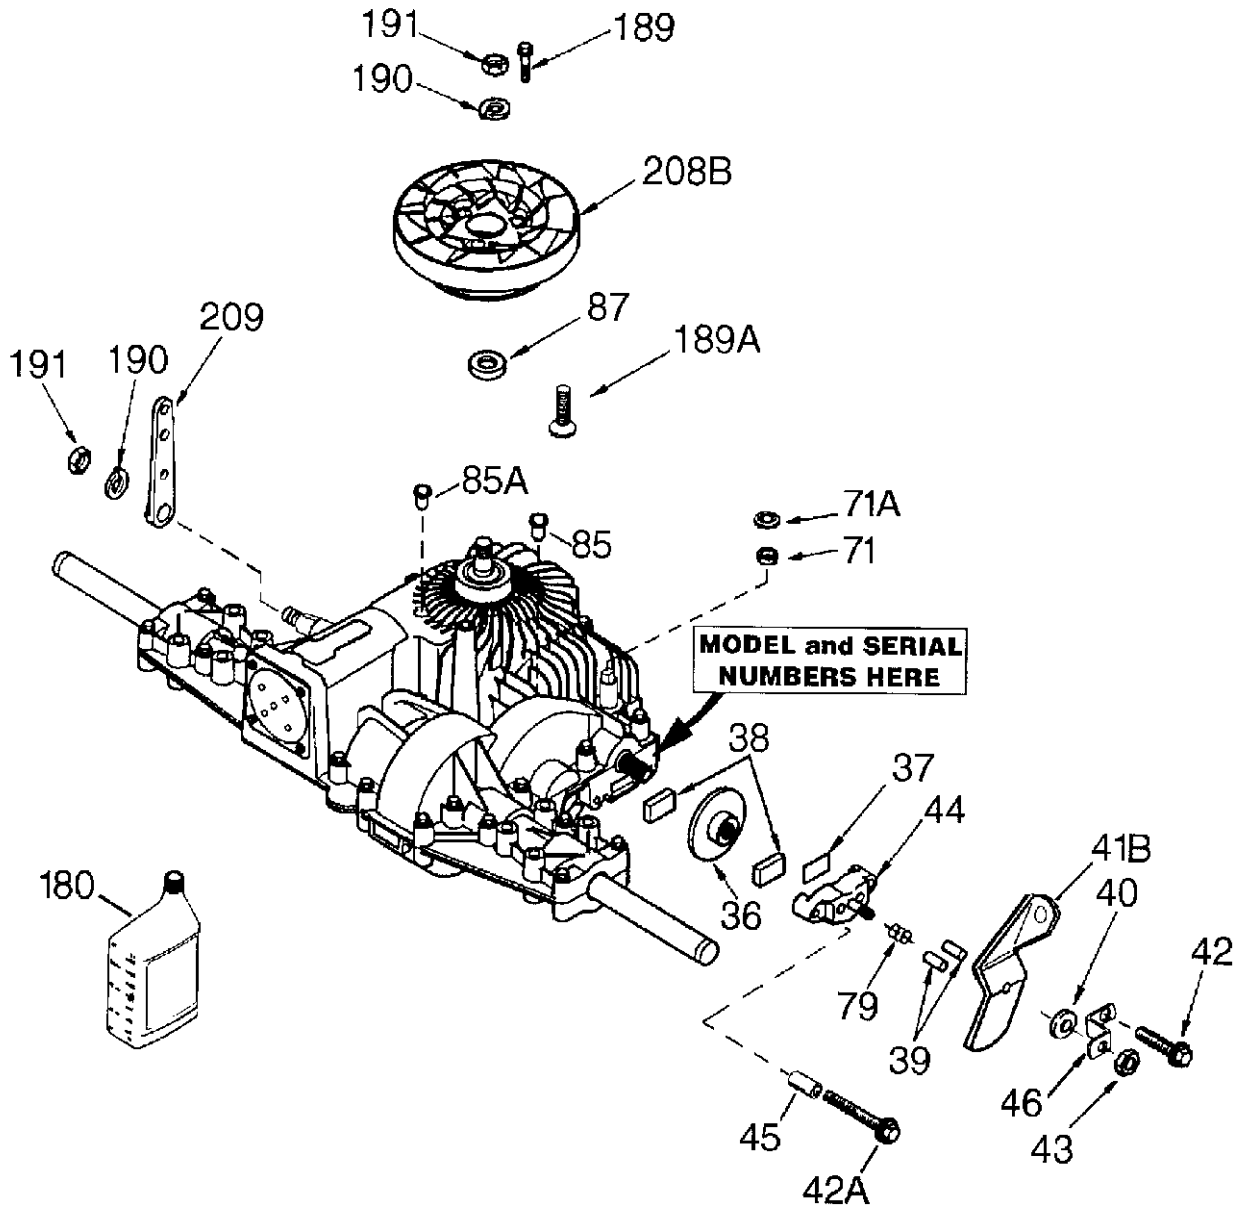

For Husqvarna Parts Call 606-678-9623 or 606-561-4983 REPAIR PARTS

TRACTOR - MODEL NO. LTH130 (954140005D), PRODUCT NO. 954 14 00-05
MOWER LIFT

For Husqvarna Parts Call 606-678-9623 or 606-561-4983

REPAIR PARTS

TRACTOR - MODEL NO. LTH130 (954140005D), PRODUCT NO. 954 14 00-05
MOWER LIFT

KEY NO.	PART NO.	DESCRIPTION
1	532159460	Wire Asm Inner W/plunger
2	532159471	Shaft Asm Lift
3	532105767	Pin Groove
4	812000002	E Ring #5133-62
5	819211621	Washer PLTD 21/32 X 1 X 21ga
6	532120183	Bearing Nylon Blk 629 Id
7	532109413	Grip Handle Bicycle
8	532124526	Button Plunger Black
11	532139865	Link Lift LH
12	532139866	Link Lift RH
13	532124670	Retainer Spring
15	532127218	Link Front
16	873350800	Nut Jam Hex 1/2-13 Unc
17	532130171	Trunnion Blk Zinc
18	873800800	Nut Lock W/wsh 1/2-13unc
19	532139868	Arm Suspension Rear
20	532124660	Spring, Retainer
31	532140302	Bearing Pvt. Lift Spherical
32	873540600	Nut Crownlock 3/8-24

NOTE: All component dimensions given in U.S. inches
1 inch = 25.4 mm

For Husqvarna Parts Call 606-678-9623 or 606-561-4983
REPAIR PARTS

TRACTOR - MODEL NO. LTH130 (954140005D), PRODUCT NO. 954 14 00-05
PEERLESS TRANSAXLE - MODEL NUMBER 205-035B