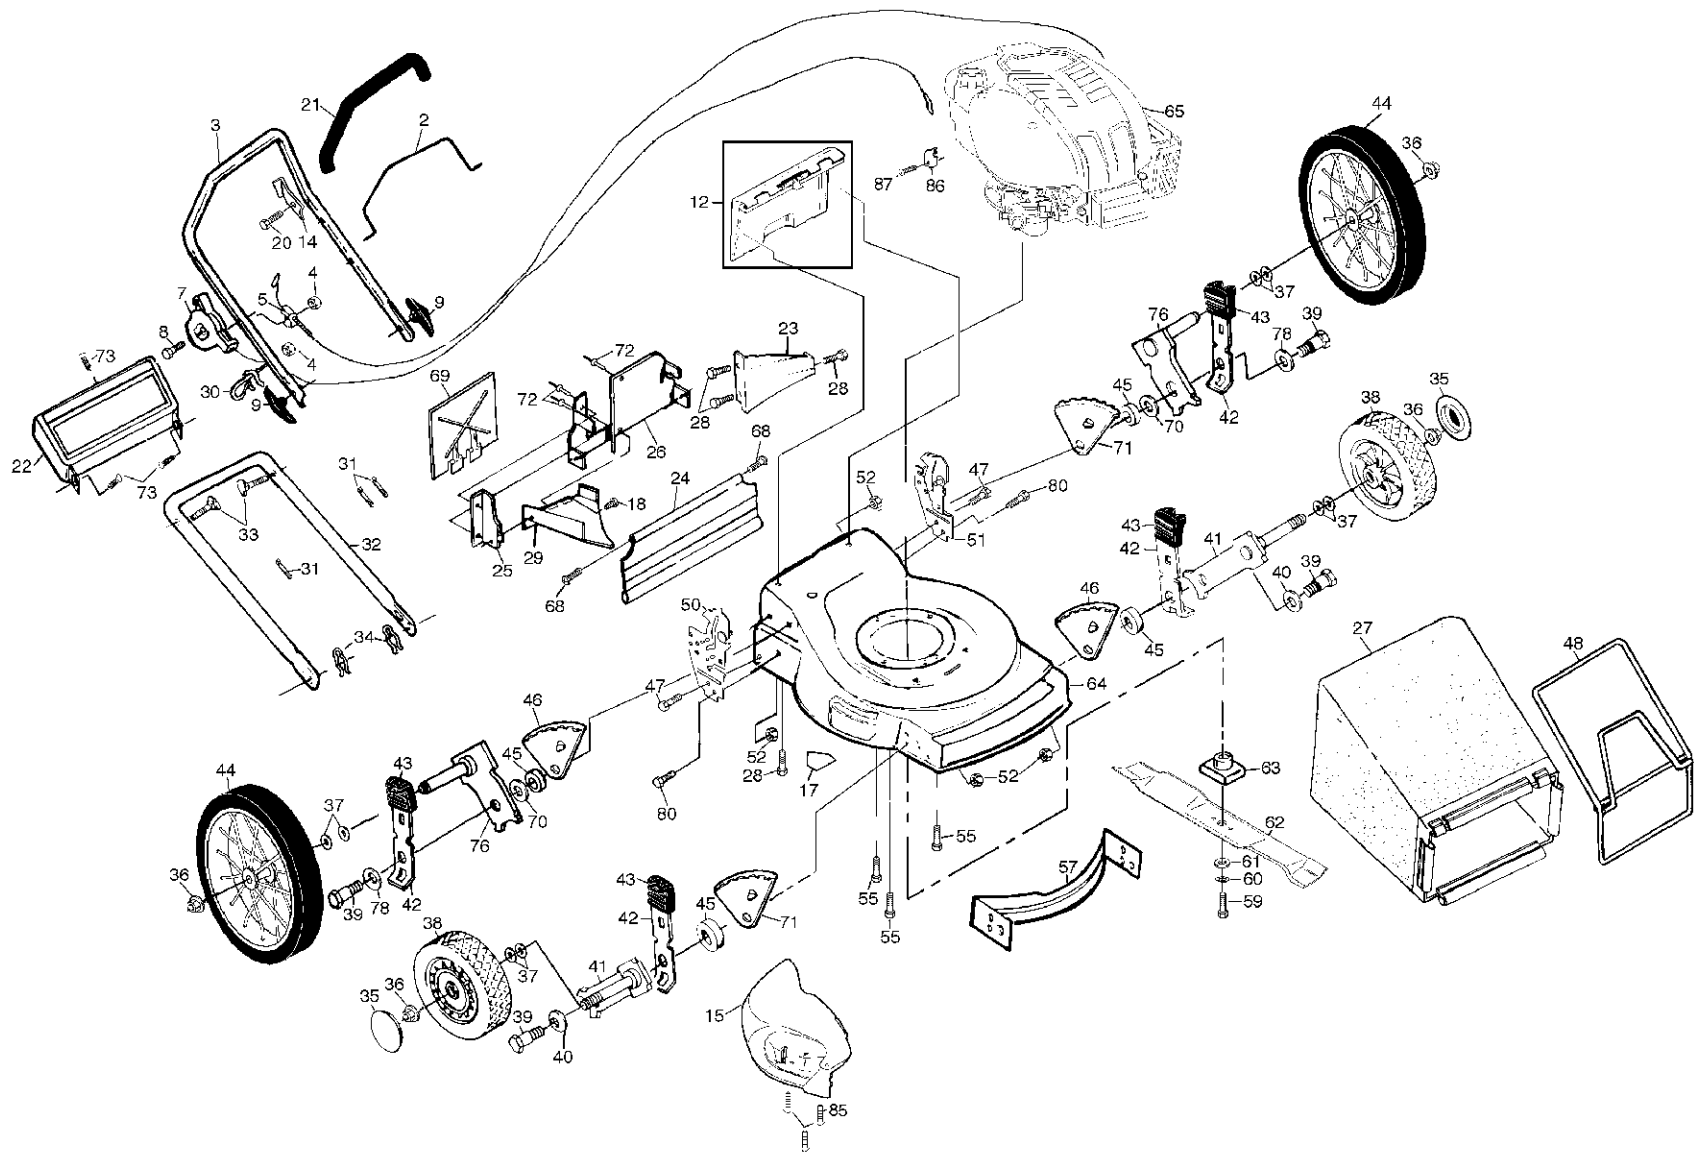

REPAIR PARTS

ROTARY LAWN MOWER - - MODEL NO. 560h (954140055B)

REPAIR PARTS

ROTARY LAWN MOWER - - MODEL NO. 560h (954140055B)

KEY NO.	PART NO.	DESCRIPTION	KEY NO.	PART NO.	DESCRIPTION
2	532850735	Control Bar	43	532701037	Selector Knob
3	532164280	Upper Handle	44	532088017	Wheel & Tire Assembly (Rear)
4	532063601	Locknut	45	532146630	Spacer
5	532130861	Engine Zone Control Cable	46	532800368	Wheel Adjusting Bracket R.R.
7	532700644	Throttle Control	47	532150078	Self-tapping Screw 5/16-18 x 3/4
8	532144929	Hex Washer Head Screw 1/4-20 x 2-1/8	48	532088614	Catcher Frame
9	532136376	Handle Knob	50	532162353	Handle Bracket (Right)
12	532151023	Rear Door Kit	51	532162354	Handle Bracket (Left)
14	532125162	Upstop Bracket	52	532751592	Locknut 3/8-16
15	532162358	Quick Trim Door	55	532150406	Hex Head Thread Rolling Screw 3/8-16 x 1
17	532107339	Danger Decal	57	532138871	Front Baffle
18	532150050	Screw	59	532851084	Hex Head Machine Screw 3/8-24 x 1-3/8 Gr. 8
20	532750097	Hex Washer Head Screw #10-24	60	532850263	Helical Lock Washer
21	532164265	Handle Grip	61	532851074	Hardened Washer
22	532157070	Trim Plate	62	532141114	Blade 22"
23	532148941	Rear Baffle	63	532851514	Blade Adapter
24	532140540	Rear Skirt	64	532162314	Lawn Mower Housing Kit (Includes Key No. 17)
25	532138860	Side Baffle	65	-- -- -- --	* Engine - Briggs and Stratton Model No. 121602-0175-EA
26	532162456	Back Plate	68	532088652	Hinge Screw
27	532800386	Grass Bag	69	532125368	Mulcher Plate
28	532054583	Screw Hex Head 1/4-20 x 1/2	70	532088348	Flat Washer
29	532125376	Discharge Baffle	71	532800370	Wheel Adjusting Bracket L.R.
30	532132001	Rope Guide	72	532128415	Pop Rivet
31	532066426	Wire Ties	73	532701477	Push-in Fastener
32	532157082	Lower Handle	76	532125323	Axle Arm Assembly
33	532131959	Handle Bolt	78	532061651	Spacer
34	532051793	Hairpin Cotter	80	874760612	Screw
35	532157008	Hubcap	85	532141841	Screw
36	532083923	Flanged Locknut	86	532111190	Cable Clamp
37	532057143	Wave Washer	87	532083816	Screw
38	532750550	Wheel & Tire Assembly (Front)	--	532165411	Owner's Manual
39	532142748	Shoulder Bolt			
40	532062335	Belleville Washer			
41	532151254	Axle Arm			
42	532125066	Selector Spring			

15

* These parts must be purchased through an authorized Briggs and Stratton dealer.