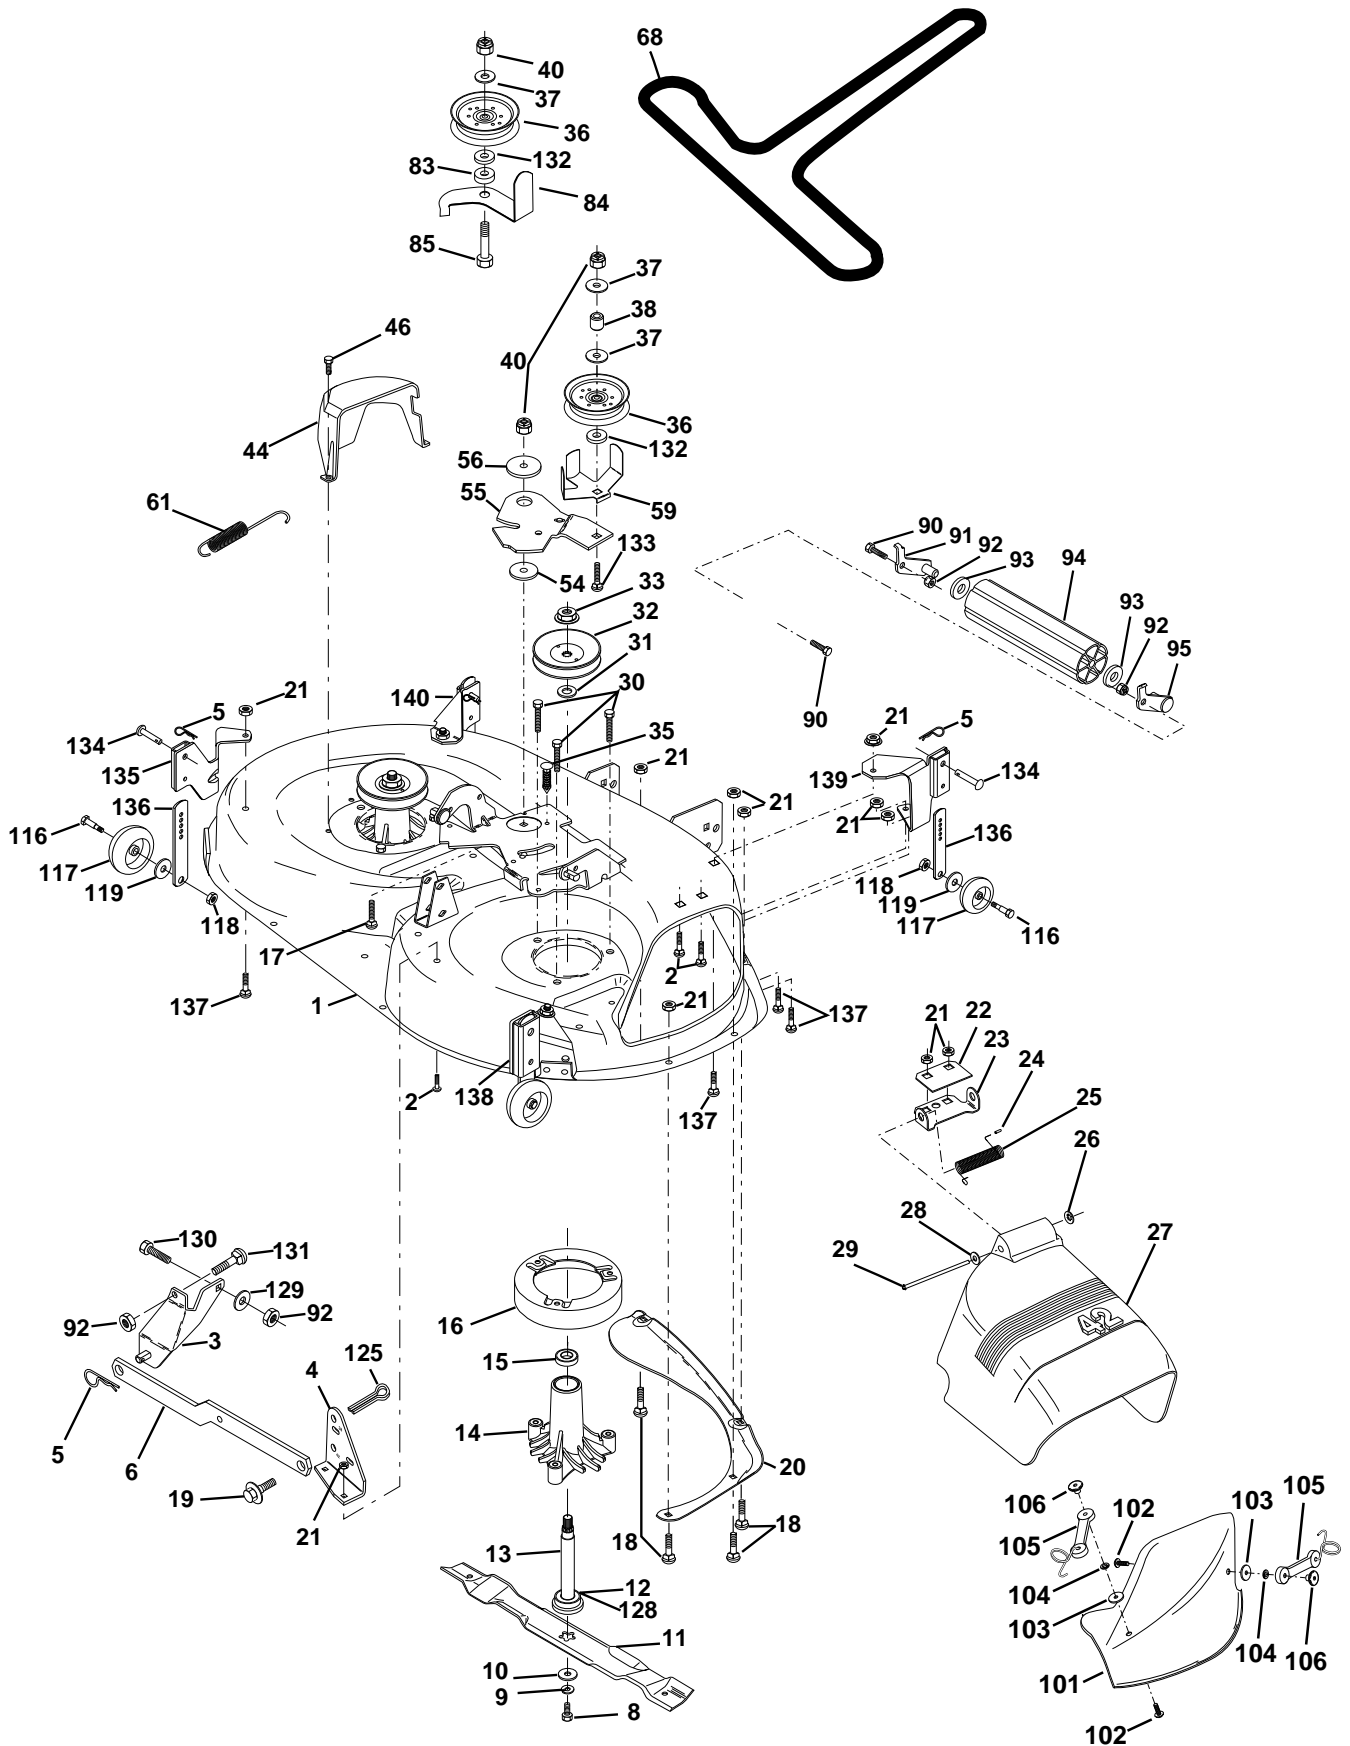

NOTE: All component dimensions given in U.S. inches
1 inch = 25.4 mm

For Husqvarna Parts Call 606-678-9623 or 606-561-4983 REPAIR PARTS

TRACTOR - MODEL NO. LTH130 (954140005J), PRODUCT NO. 954 14 00-05
ENGINE

For Husqvarna Parts Call 606-678-9623 or 606-561-4983

REPAIR PARTS

TRACTOR - MODEL NO. LTH130 (954140005J), PRODUCT NO. 954 14 00-05
ENGINE

KEY NO.	PART NO.	DESCRIPTION
1	532141296	Control THTICH 27 LH FLAG DOM
2	817720410	Screw Hex Thd Cut 1/4-20 x 5/8 T
3	-----	Engine Kohler CV15S
4	532159420	Muffler
13	532163831	Gasket Kohler CV13-CV16.5
14	813280328	Nipple Pipe 3/8 Npt X 3-1/2
15	813200300	Elbow Std 90 Degree 3/8-18 Npt
16	811050500	Washer Lock Ext Tooth 5/16
23	532159880	Shield Browning/Debris Guard
29	532137180	Kit Spark Arrestor (Flat Scrn)
31	532161911	Tank Fuel Front 2 00 Gal Nat
32	532140527	Cap Asm Fuel W/sym Vented
33	532123487	Clamp Hose Black
35	817490512	Screw
37	532137040	Line Fuel 20"
38	-----	Plug Oil Drain (Order From Engine Manufacturer)
40	532124028	Bushing Snap Nyl Blk Fuel Line
44	817490412	Screw Hexwsh Thdrol 1/4-20x3/4
46	819091416	Washer 9/32 X 7/8 X 16 Ga
62	810040500	Washer Lock Hvy Hlcl Spr 5/16
77	819101216	Washer 5/16 x 3/4 x 16 Ga.
79	532125398	Bolt Hex
80	874760508	Bolt Hex Hd 5/16-18 UNC x 1/2
81	532128861	Nut Flange 1/4-20 Starter Nut
101	532163305	Nut Flange Me-1.25 Non-LK

NOTE: All component dimensions given in U.S. inches
1 inch = 25.4 mm

For Husqvarna Parts Call 606-678-9623 or 606-561-4983 REPAIR PARTS

TRACTOR - MODEL NO. LTH130 (954140005J), PRODUCT NO. 954 14 00-05
MOWER DECK