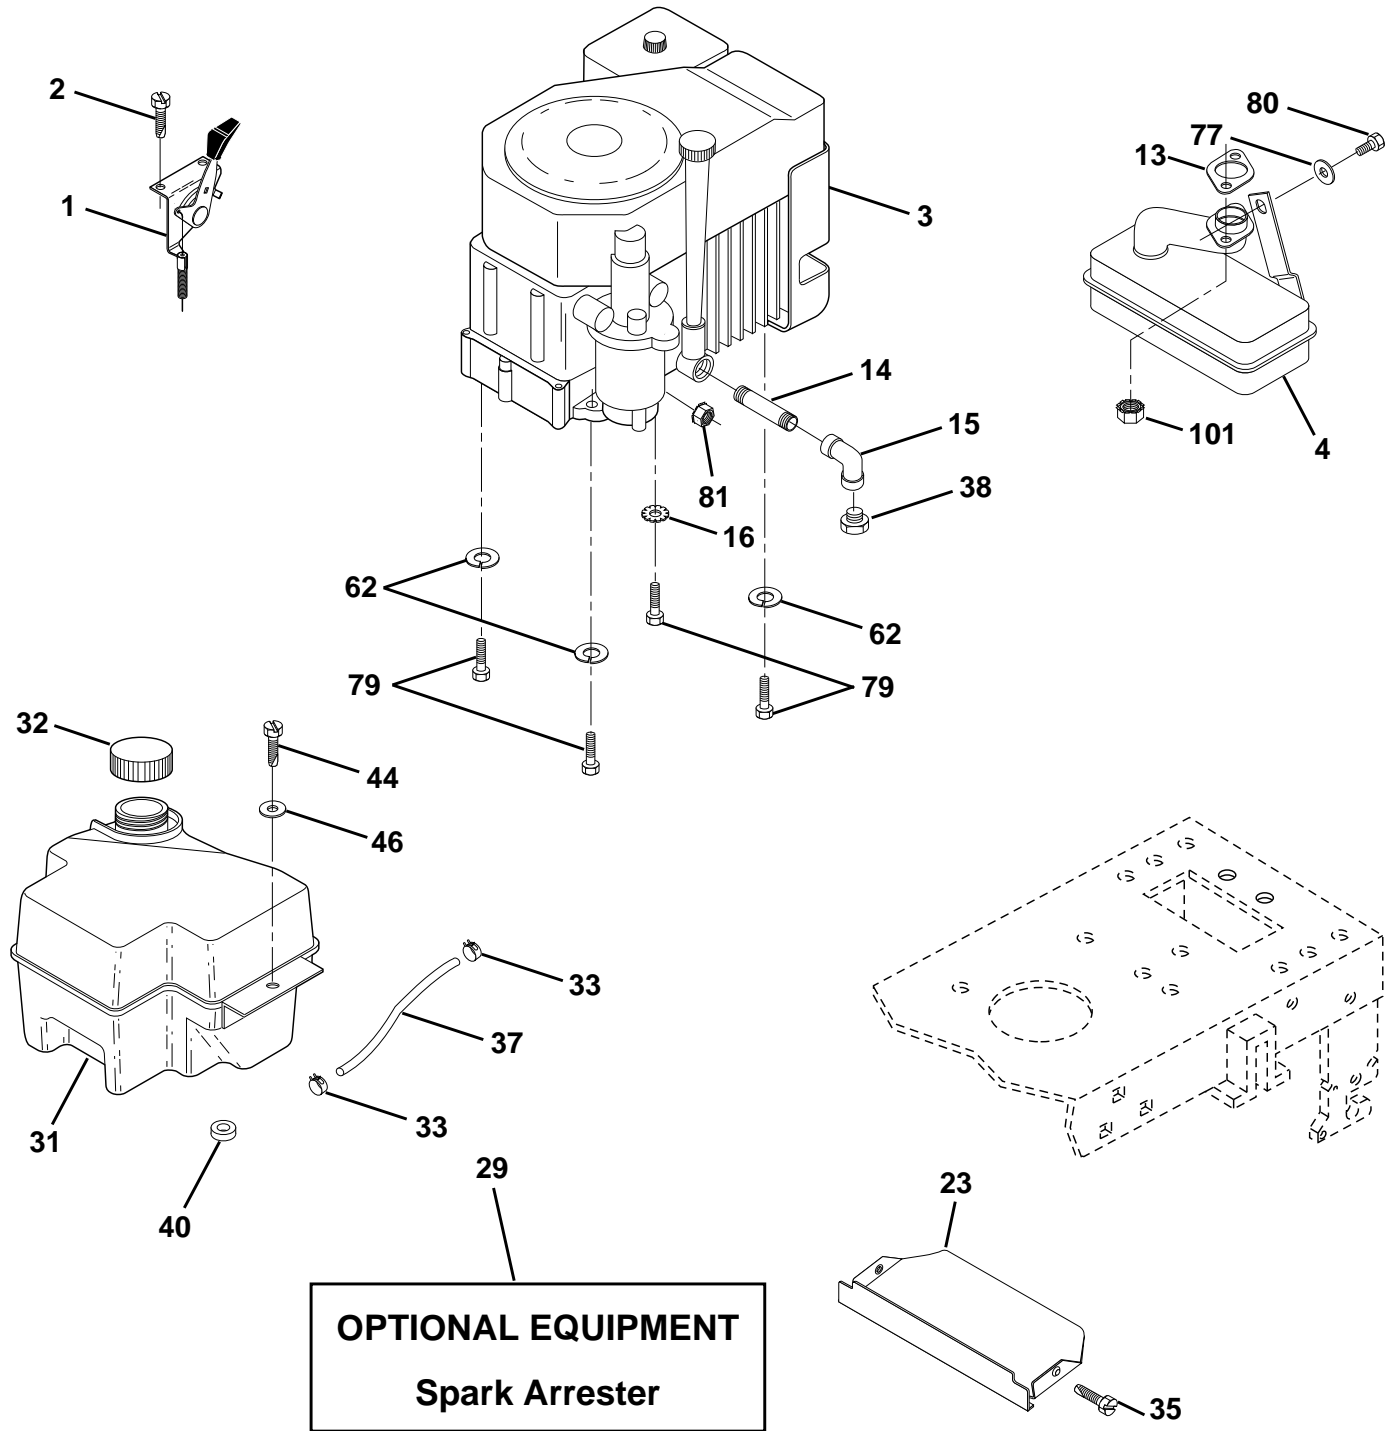

For Husqvarna Parts Call 606-678-9623 or 606-561-4983 REPAIR PARTS

TRACTOR - MODEL NO. LTH130 (954140005J), PRODUCT NO. 954 14 00-05
ENGINE

For Husqvarna Parts Call 606-678-9623 or 606-561-4983

REPAIR PARTS

TRACTOR - MODEL NO. LTH130 (954140005J), PRODUCT NO. 954 14 00-05
ENGINE

KEY NO.	PART NO.	DESCRIPTION
1	532141296	Control THTICH 27 LH FLAG DOM
2	817720410	Screw Hex Thd Cut 1/4-20 x 5/8 T
3	-----	Engine Kohler CV15S
4	532159420	Muffler
13	532163831	Gasket Kohler CV13-CV16.5
14	813280328	Nipple Pipe 3/8 Npt X 3-1/2
15	813200300	Elbow Std 90 Degree 3/8-18 Npt
16	811050500	Washer Lock Ext Tooth 5/16
23	532159880	Shield Browning/Debris Guard
29	532137180	Kit Spark Arrestor (Flat Scrn)
31	532161911	Tank Fuel Front 2 00 Gal Nat
32	532140527	Cap Asm Fuel W/sym Vented
33	532123487	Clamp Hose Black
35	817490512	Screw
37	532137040	Line Fuel 20"
38	-----	Plug Oil Drain (Order From Engine Manufacturer)
40	532124028	Bushing Snap Nyl Blk Fuel Line
44	817490412	Screw Hexwsh Thdrol 1/4-20x3/4
46	819091416	Washer 9/32 X 7/8 X 16 Ga
62	810040500	Washer Lock Hvy Hlcl Spr 5/16
77	819101216	Washer 5/16 x 3/4 x 16 Ga.
79	532125398	Bolt Hex
80	874760508	Bolt Hex Hd 5/16-18 UNC x 1/2
81	532128861	Nut Flange 1/4-20 Starter Nut
101	532163305	Nut Flange Me-1.25 Non-LK

NOTE: All component dimensions given in U.S. inches
1 inch = 25.4 mm