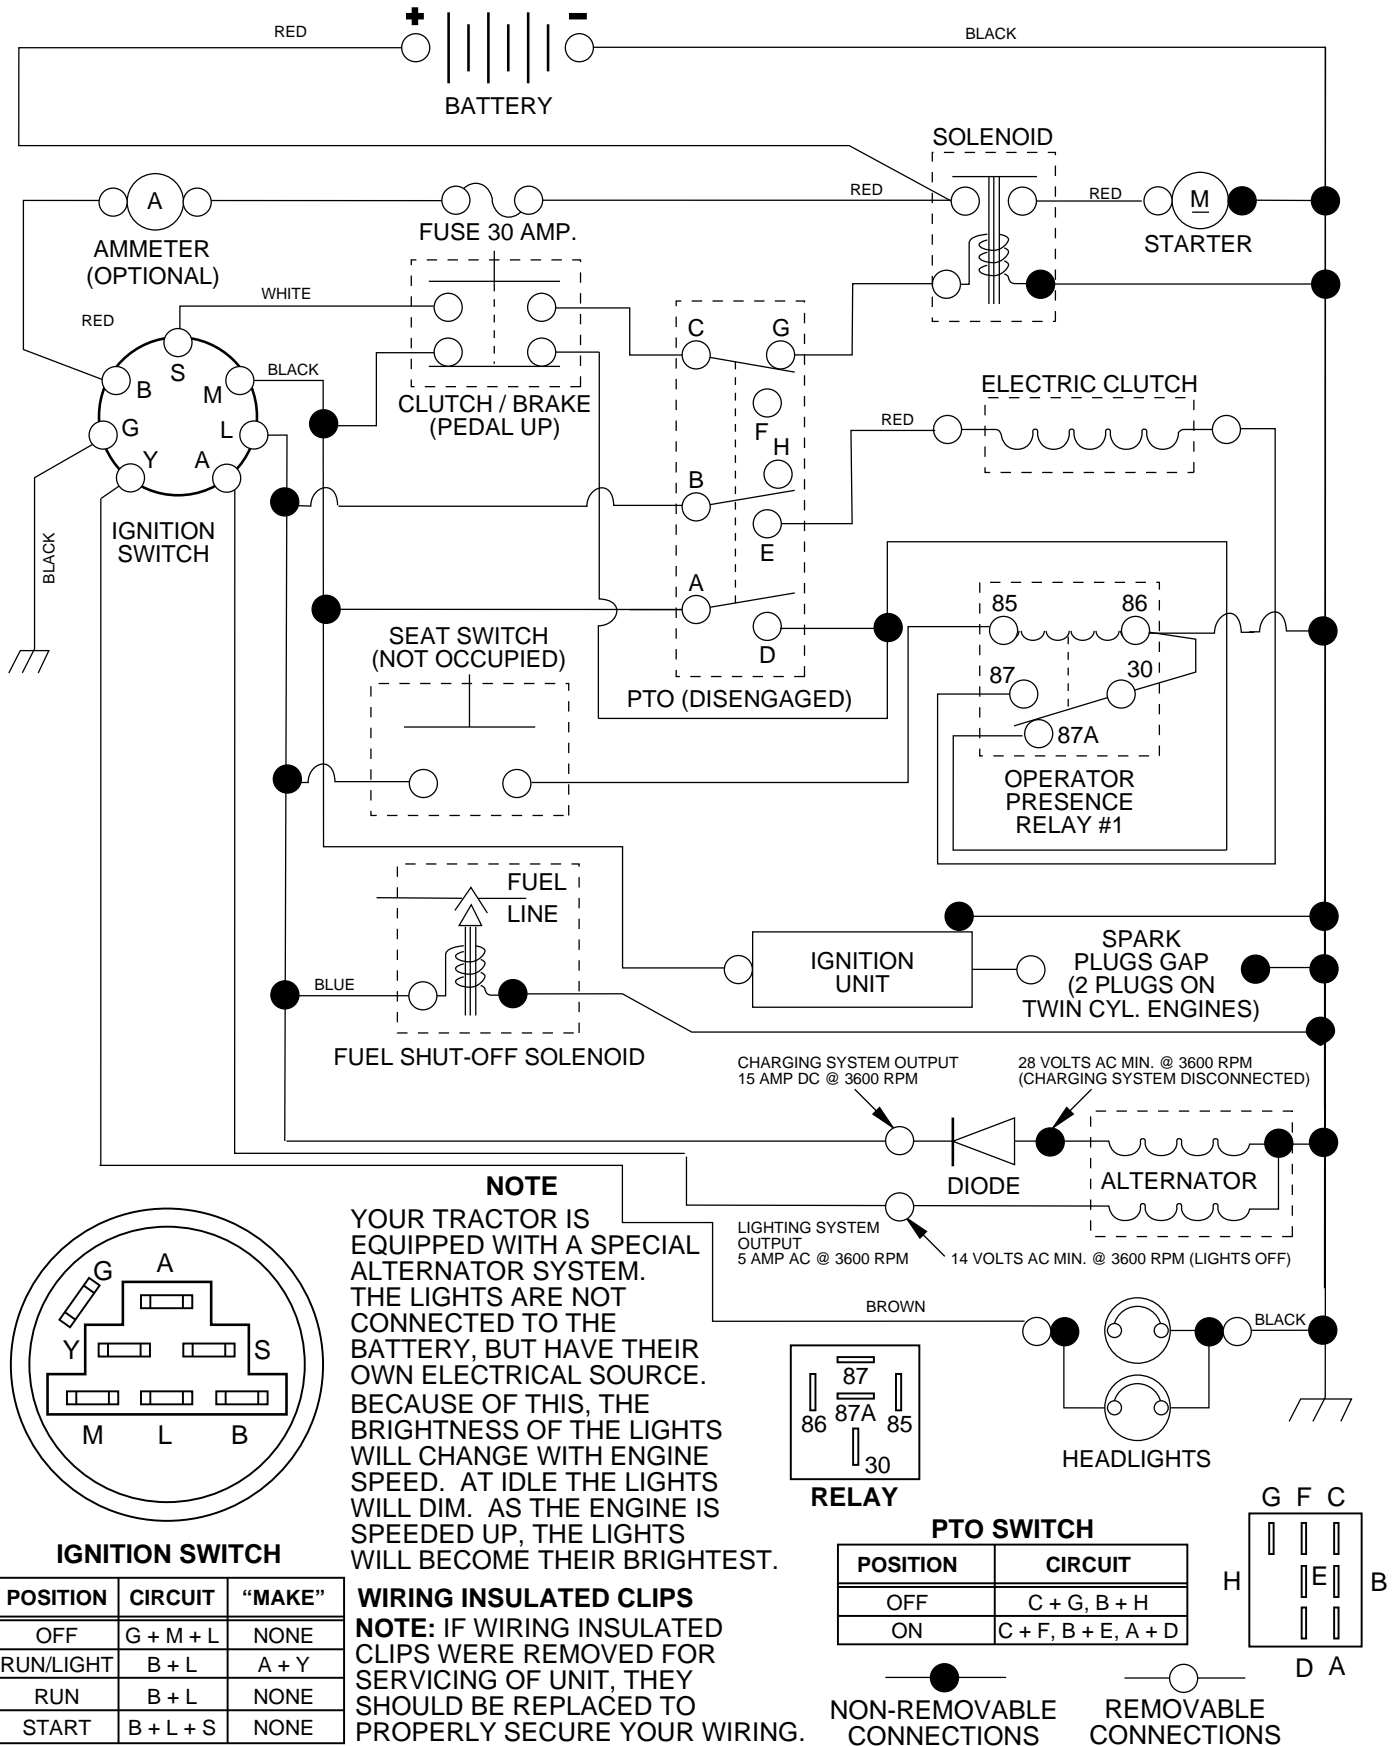

For Husqvarna Parts Call 606-678-9623 or 606-561-4983

REPAIR PARTS

TRACTOR - MODEL NO. LTH130 (954140005J), PRODUCT NO. 954 14 00-05

SCHEMATIC