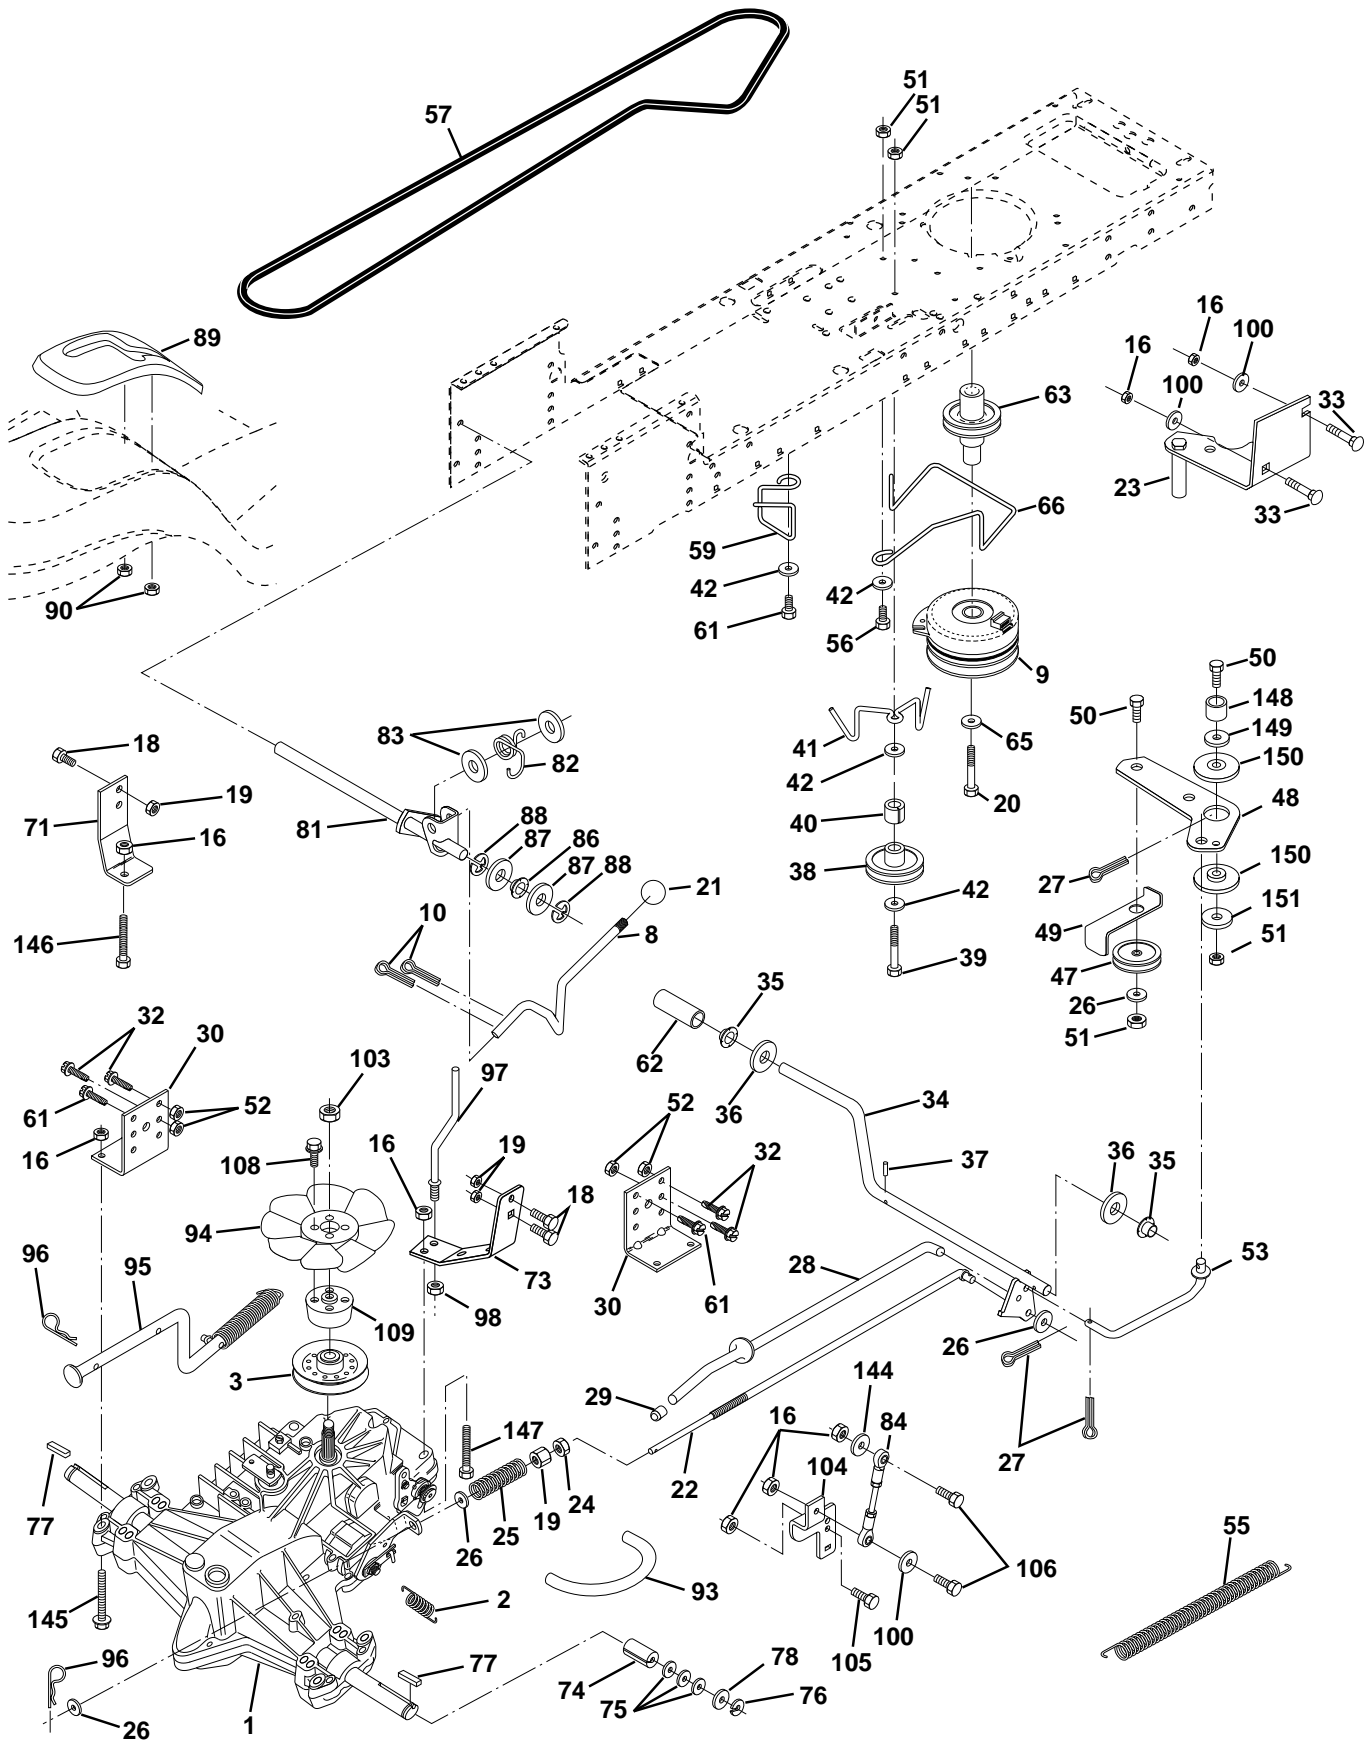

For Husqvarna Parts Call 606-678-9623 or 606-561-4983 REPAIR PARTS

TRACTOR - MODEL NO. LTH130 (954140005J), PRODUCT NO. 954 14 00-05
DRIVE

For Husqvarna Parts Call 606-678-9623 or 606-561-4983

REPAIR PARTS

TRACTOR - MODEL NO. LTH130 (954140005J), PRODUCT NO. 954 14 00-05

DRIVE

KEY NO.	PART NO.	DESCRIPTION	KEY NO.	PART NO.	DESCRIPTION
1	-----	Transaxle (See Breakdown) Hydro Gear, Model No. 319-0500	61	817490612	Screw Thdrol. 3/8-16 x 3/4 Ty. TT Cover, Pedal
2	532142431	Spring, Return, Brake	62	532124872	Pulley, Clutch Electric EVX
3	532144698	Pulley, Transaxle	63	532145868	Washer
8	532154792	Rod Shift Fender STLT	65	810040700	Keeper Belt Engine Hydro
9	532145028	Clutch, Elect. EVX LT Mag 5217-2	66	532154778	Strap Torque Lh Hydro
10	876020416	Pin Cotter 1/8 x 1 CAD	71	532141417	Strap Torque Rh Hydro
16	873800500	Nut Lock Hex W/Ins. 5/16-18 Unc P	73	532141418	Spacer, Split
18	874780616	Bolt Fin Hex 3/8-16 Unc x 1 Gr. 5	74	532121199	Washer 25/32 x 1-1/4 x 16 Gauge
19	873800600	Nut Lock Hex W/Wsh 3/8-16 Unc	75	532121749	E-Ring
20	532150280	Bolt Hex 7/16-20 x 4-1/4 Ga. 1.38	76	812000001	Key, Square
21	532121274	Knob, Duckhead 1/2-13	77	532123583	Washer 25/32 x 1-5/8 x 16 Gauge
22	532145627	Rod, Brake Hydro	78	532121748	Shaft Asm. Cross Hydro
23	532154978	Bracket, Asm Clutch Mtg EVX	81	532156048	Spring Torsion T/A
24	873350600	Nut	82	532123782	Washer 17/32 x 3/4 x 16 Ga.
25	532106888	Spring, Brake Rod	83	819171216	Rod, Tie Hydro
26	819131316	Washer	84	532141423	Spacer Axle
27	876020412	Pin Cotter 1/8 x 3/4 CAD.	86	532154780	Washer 21/32 x 1-1/4 x 16 Ga.
28	532145204	Rod, Parking Brake	87	819212016	Ring Klip #5304-62
29	532071673	Cap, Parking Brake	88	812000008	Console, Shift
30	532130807	Bracket, Transaxle	89	532166510	Nut, Self-Thd Wsh-hd 1/4 Zinc
32	874760512	Bolt Hex Hd 5/16-18 Unc x 3/4	90	532124346	Line Fuel Hydro 4"
33	872140506	Bolt Rdhd Sqnk 5/16-18 UNC x 3/4	93	532142564	Fan, Hydro 7"
34	532155071	Shaft, Foot Pedal	94	532140462	Control Asm Bypass Hydro
35	532120183	Bearing, Nylon	95	532144643	Retainer Spring 1" Zinc/Cad
36	819211616	Washer	96	532124788	Keeper Belt Rh Hydro
37	532124963	Pin, Roll	97	532144201	Nut Keps Hex 3/8-16 Unc
38	532131494	Pulley, Idler, Flat	98	873510600	Washer 11/32 x 3/4 x 16 Ga.
39	874760644	Bolt	100	819111216	Nut Nylon Insert 1/2-20 Unf.
40	532124965	Spacer, Split	103	873940800	Arm, Control Hydro
41	532165692	Keeper, Belt Idler	104	532141421	Screw Cap Hex 5/16 x 18 x 1
42	819131312	Washer 13/32 x 13/16 x 12 Gauge	105	871070516	Bolt Fin Hex 5/16-18 Unc x 1-1/4
47	532127783	Pulley, Idler, V-Groove	106	874780520	Screw Hex Wh Hd #10-24 x
48	532154407	Bellcrank Clutch Grnd Drv Stl	108	817541026	Adaptor Fan Hydro LT Hyd Alum
49	532123205	Retainer, Belt	109	532145098	Washer 11/32 x 5/8 x 16 Ga.
50	874760624	Bolt	144	819111016	Bolt, Hex Flghd 5/16-18 Gr. 5
51	873680600	Nut	145	874490540	Bolt Hex Flghd 5/16-18 x 2-1/4
52	873680500	Nut Crownlock 5/16-18	146	874490536	Bolt Hex Flghd 5/16-18 x 1-1/2
53	532105710	Link, Clutch	147	874490524	Spacer
55	532105709	Spring, Return, Clutch	148	532159103	Spacer Retainer PM Mower
56	874760620	Bolt Fin Hex 3/8-16 UNC x 1-1/4	149	532122052	Bushing Nylon Collered
57	532141416	V-Belt, Ground Drive	150	532150935	Washer 13/32 x 2 x 10 Ga.
59	532140312	Keeper, Center Span	151	819133210	

NOTE: All component dimensions give in U.S. inches.
1 inch = 25.4 mm.