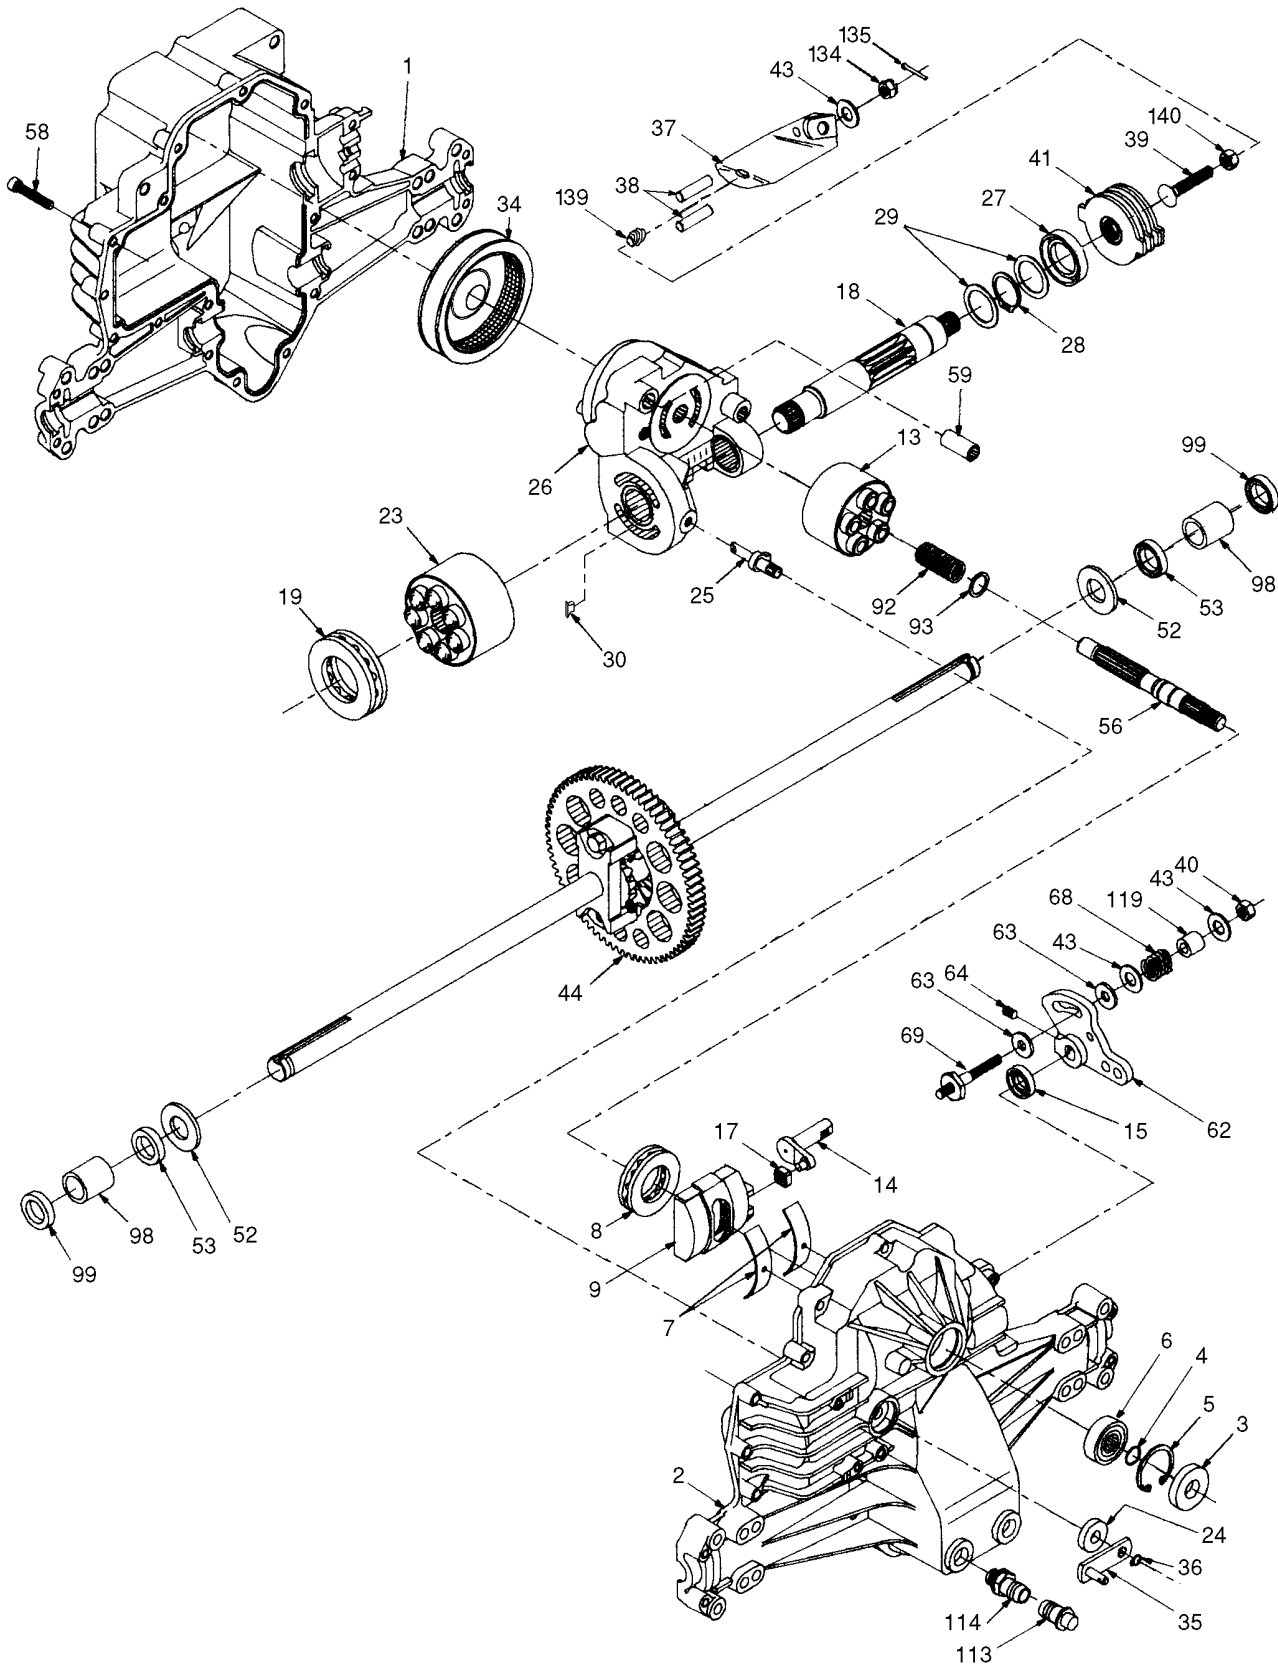

For Husqvarna Parts Call 606-678-9623 or 606-561-4983

REPAIR PARTS

TRACTOR - MODEL NO. LTH130 (954140005J), PRODUCT NO. 954 14 00-05
MOWER LIFT

KEY NO.	PART NO.	DESCRIPTION
1	532159460	Wire Asm Inner W/plunger
2	532159471	Shaft Asm Lift
3	532105767	Pin Groove
4	812000002	E Ring #5133-62
5	819211621	Washer PLTD 21/32 X 1 X 21ga
6	532120183	Bearing Nylon Blk 629 Id
7	532109413	Grip Handle Bicycle
8	532124526	Button Plunger Black
11	532139865	Link Lift LH
12	532139866	Link Lift RH
13	532124670	Retainer Spring
15	532127218	Link Front
16	873350800	Nut Jam Hex 1/2-13 Unc
17	532130171	Trunnion Blk Zinc
18	873680800	Nut Crownlock 1/2-13 Unc
19	532139868	Arm Suspension Rear
20	532163552	Spring, Retainer
31	532140302	Bearing Pvt. Lift Spherical
32	873540600	Nut Crownlock 3/8-24

NOTE: All component dimensions given in U.S. inches
1 inch = 25.4 mm

For Husqvarna Parts Call 606-678-9623 or 606-561-4983 REPAIR PARTS

TRACTOR - MODEL NO. LTH130 (954140005J), PRODUCT NO. 954 14 00-05
HYDRO GEAR TRANSAXLE - MODEL NUMBER 319-0500