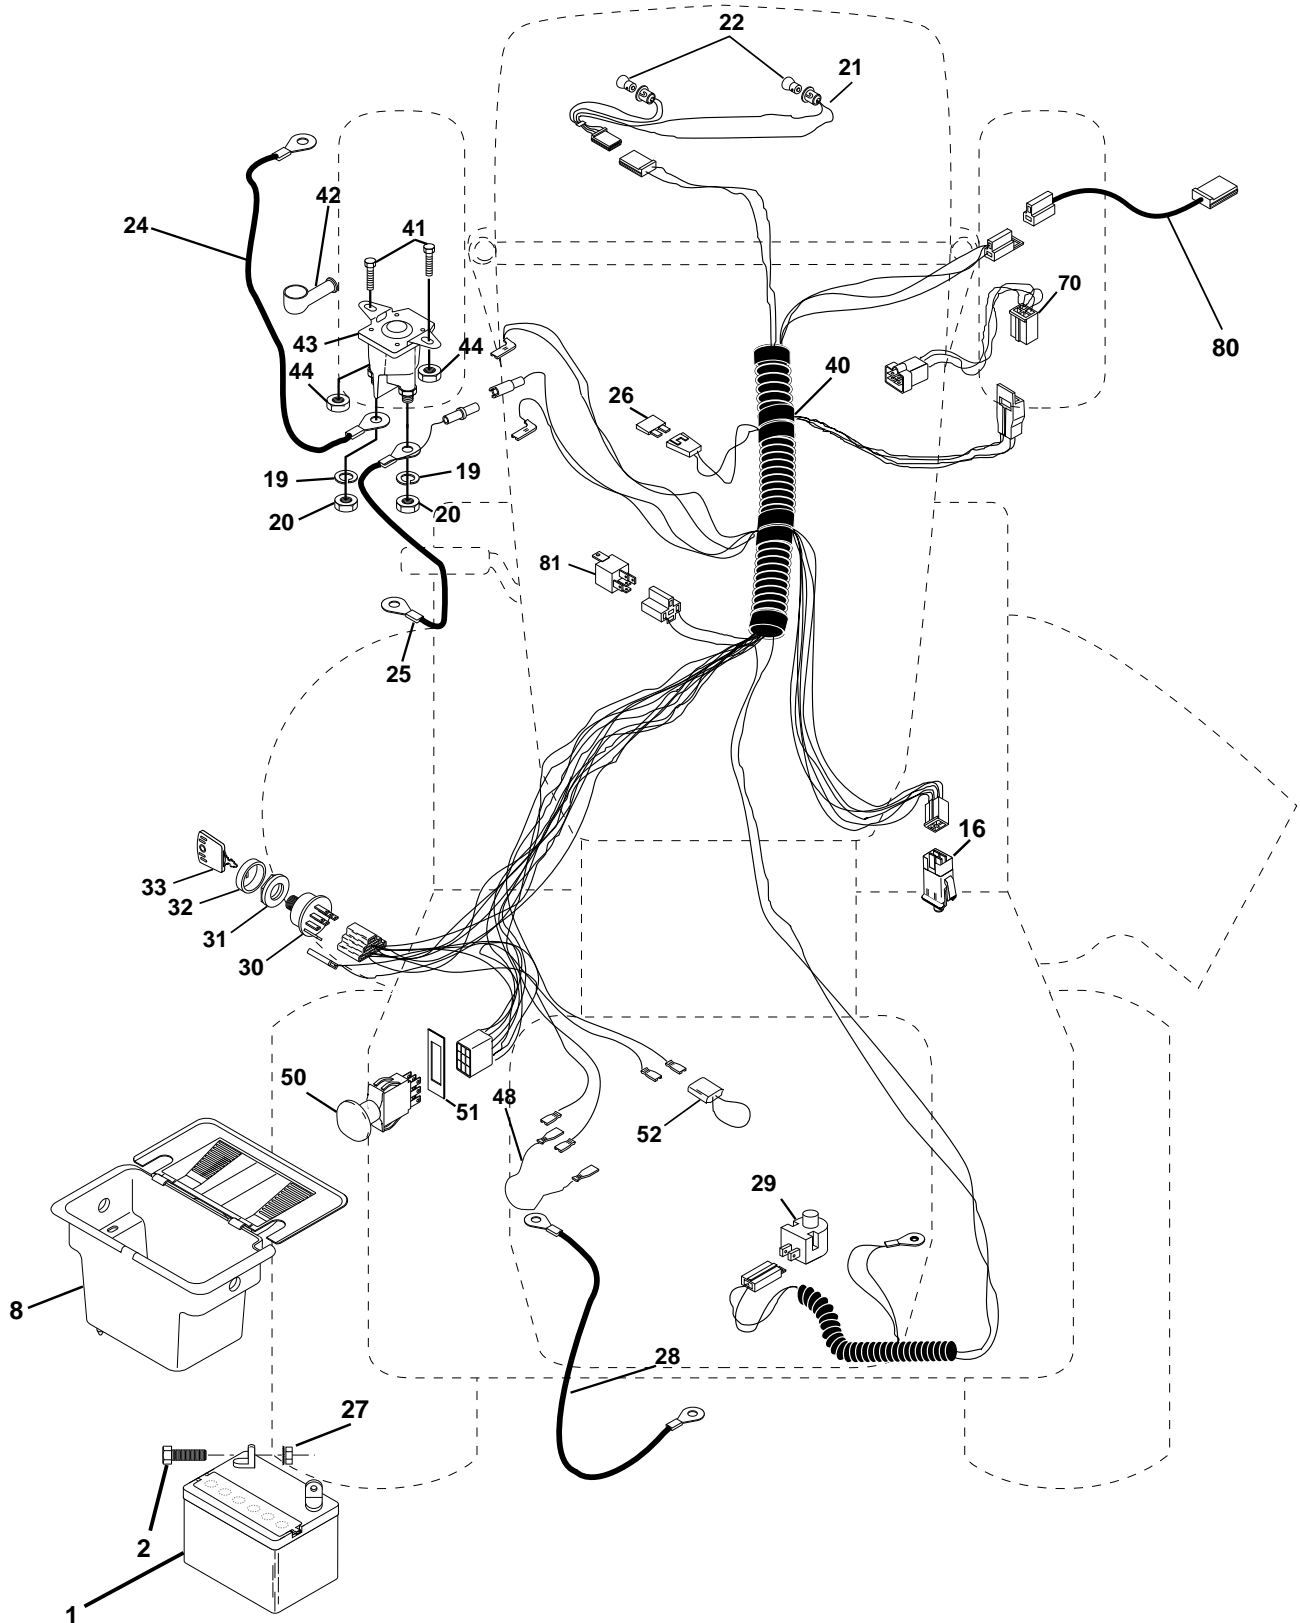

For Husqvarna Parts Call 606-678-9623 or 606-561-4983 REPAIR PARTS

TRACTOR - MODEL NO. LTH130 (954140005J), PRODUCT NO. 954 14 00-05
ELECTRICAL

For Husqvarna Parts Call 606-678-9623 or 606-561-4983

REPAIR PARTS

TRACTOR - MODEL NO. LTH130 (954140005J), PRODUCT NO. 954 14 00-05
ELECTRICAL

KEY NO.	PART NO.	DESCRIPTION
1	532144925	Battery 12 Volt 25 AMP
2	874760412	Bolt Hex Hd 1/4-20unc x 3/4
8	532156417	Case Battery Mech Hinge
16	532153664	Switch Interlock Push-In
19	810090400	Washer Lock 1/4
20	873350400	Nut Jam Hex 1/4-20 Unc
21	532136850	Harness Asm Light W/4152j
22	532004152	Bulb Light #1156
24	532124780	Cable Battery 6 Ga 11" red
25	532146147	Cable Battery 6 Ga 44" red w/16 wire
26	532108824	Fuse 30 AMP Auto Green
27	873510400	Nut Keps Hex 1/4-20 Unc
28	532124773	Cable Ground 6 Ga 12" black
29	532160784	Switch Plunger Normal OP Olive
30	532140301	Switch Ign 4 pos w/lights
31	532124211	Nut Ignition
32	532141226	Cover Sw Ignition
33	532122147	Key Ign Molded Indak
40	532160720	Harness Ign.
41	871110408	Bolt Blk Fin Hex 1/4 - 20 x 1/2
42	532131563	Cover Terminal Red
43	532145673	Solenoid
44	873640400	Nut Keps Hex 1/4-20 Unc
48	532140844	Adapter Ammeter Rectangular
50	532154959	Switch PTO 3PDT Black Delta 96
51	532140405	Ring Retainer PTO
52	532141940	Protection Wire Loop
70	532140426	Harness, Eng. kohl Cmd-L
80	532146685	Harness Clutch EVX
81	532109748	Relay Asm

NOTE: All component dimensions given in U.S. inches.
1 inch = 25.4 mm.