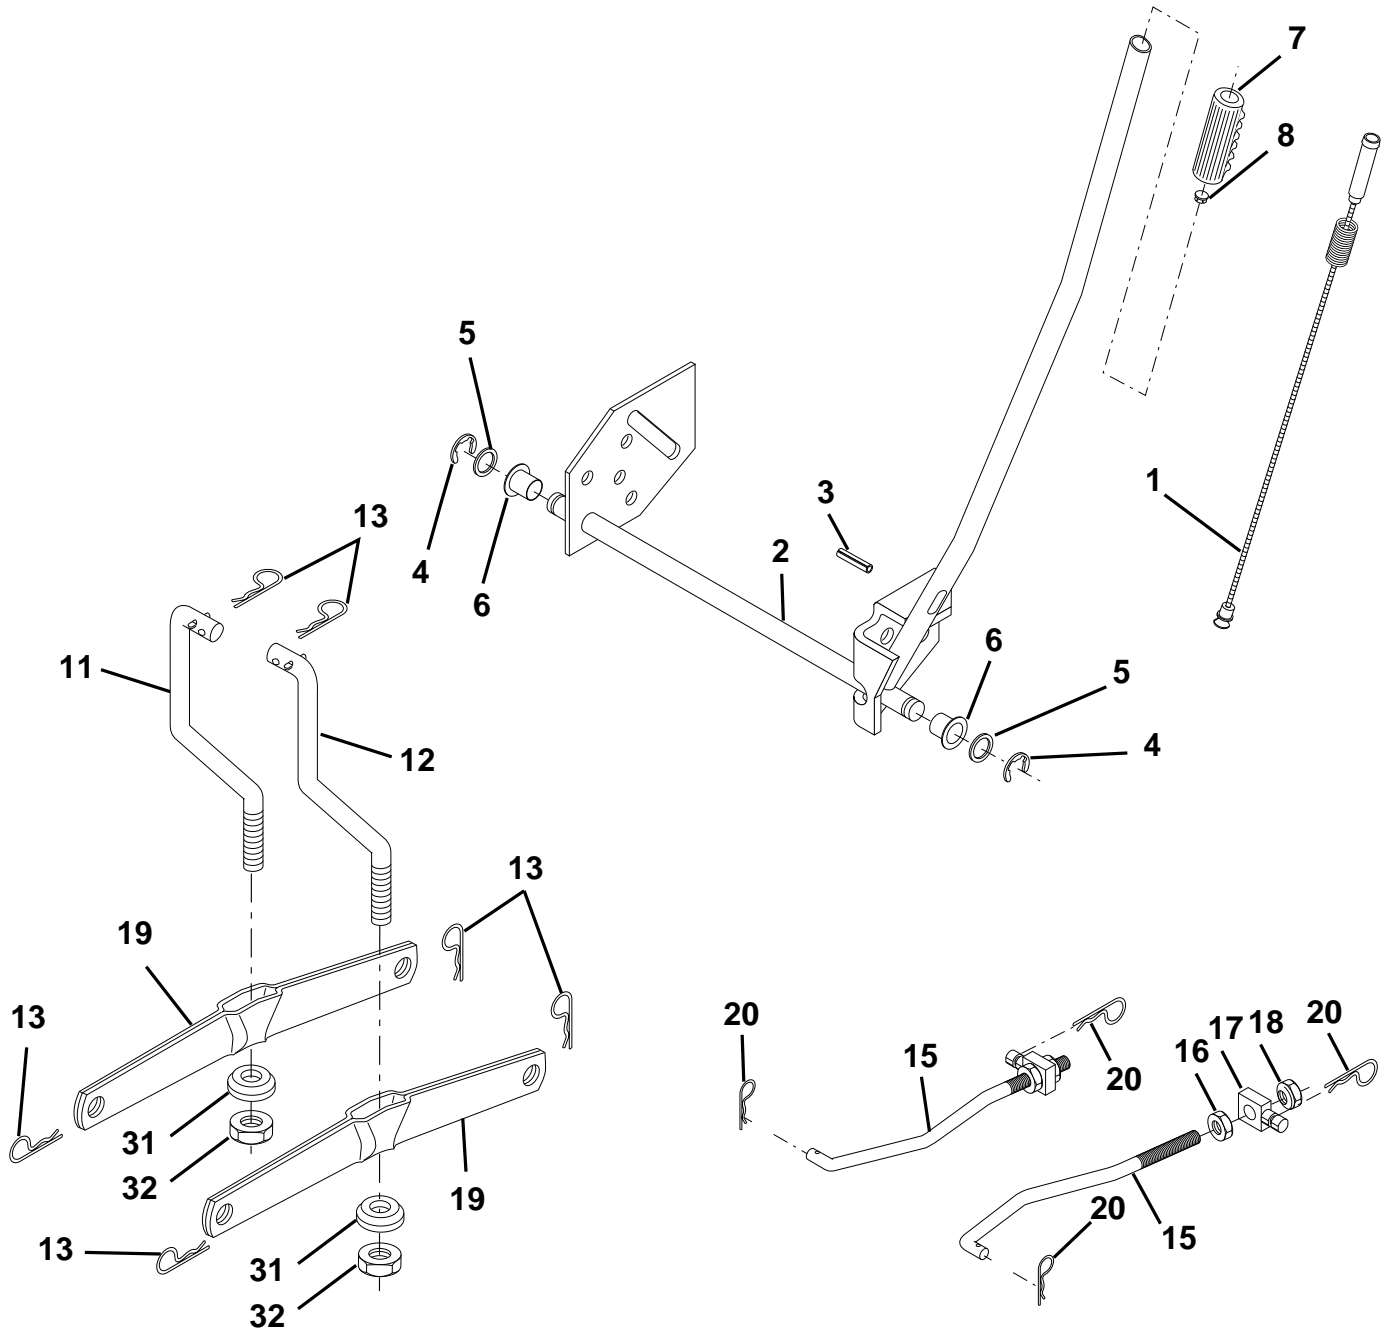

For Husqvarna Parts Call 606-678-9623 or 606-561-4983
REPAIR PARTS

TRACTOR - MODEL NO. LTH130 (954140005J), PRODUCT NO. 954 14 00-05
MOWER LIFT

For Husqvarna Parts Call 606-678-9623 or 606-561-4983

REPAIR PARTS

TRACTOR - MODEL NO. LTH130 (954140005J), PRODUCT NO. 954 14 00-05
MOWER LIFT

KEY NO.	PART NO.	DESCRIPTION
1	532159460	Wire Asm Inner W/plunger
2	532159471	Shaft Asm Lift
3	532105767	Pin Groove
4	812000002	E Ring #5133-62
5	819211621	Washer PLTD 21/32 X 1 X 21ga
6	532120183	Bearing Nylon Blk 629 Id
7	532109413	Grip Handle Bicycle
8	532124526	Button Plunger Black
11	532139865	Link Lift LH
12	532139866	Link Lift RH
13	532124670	Retainer Spring
15	532127218	Link Front
16	873350800	Nut Jam Hex 1/2-13 Unc
17	532130171	Trunnion Blk Zinc
18	873680800	Nut Crownlock 1/2-13 Unc
19	532139868	Arm Suspension Rear
20	532163552	Spring, Retainer
31	532140302	Bearing Pvt. Lift Spherical
32	873540600	Nut Crownlock 3/8-24

NOTE: All component dimensions given in U.S. inches
1 inch = 25.4 mm