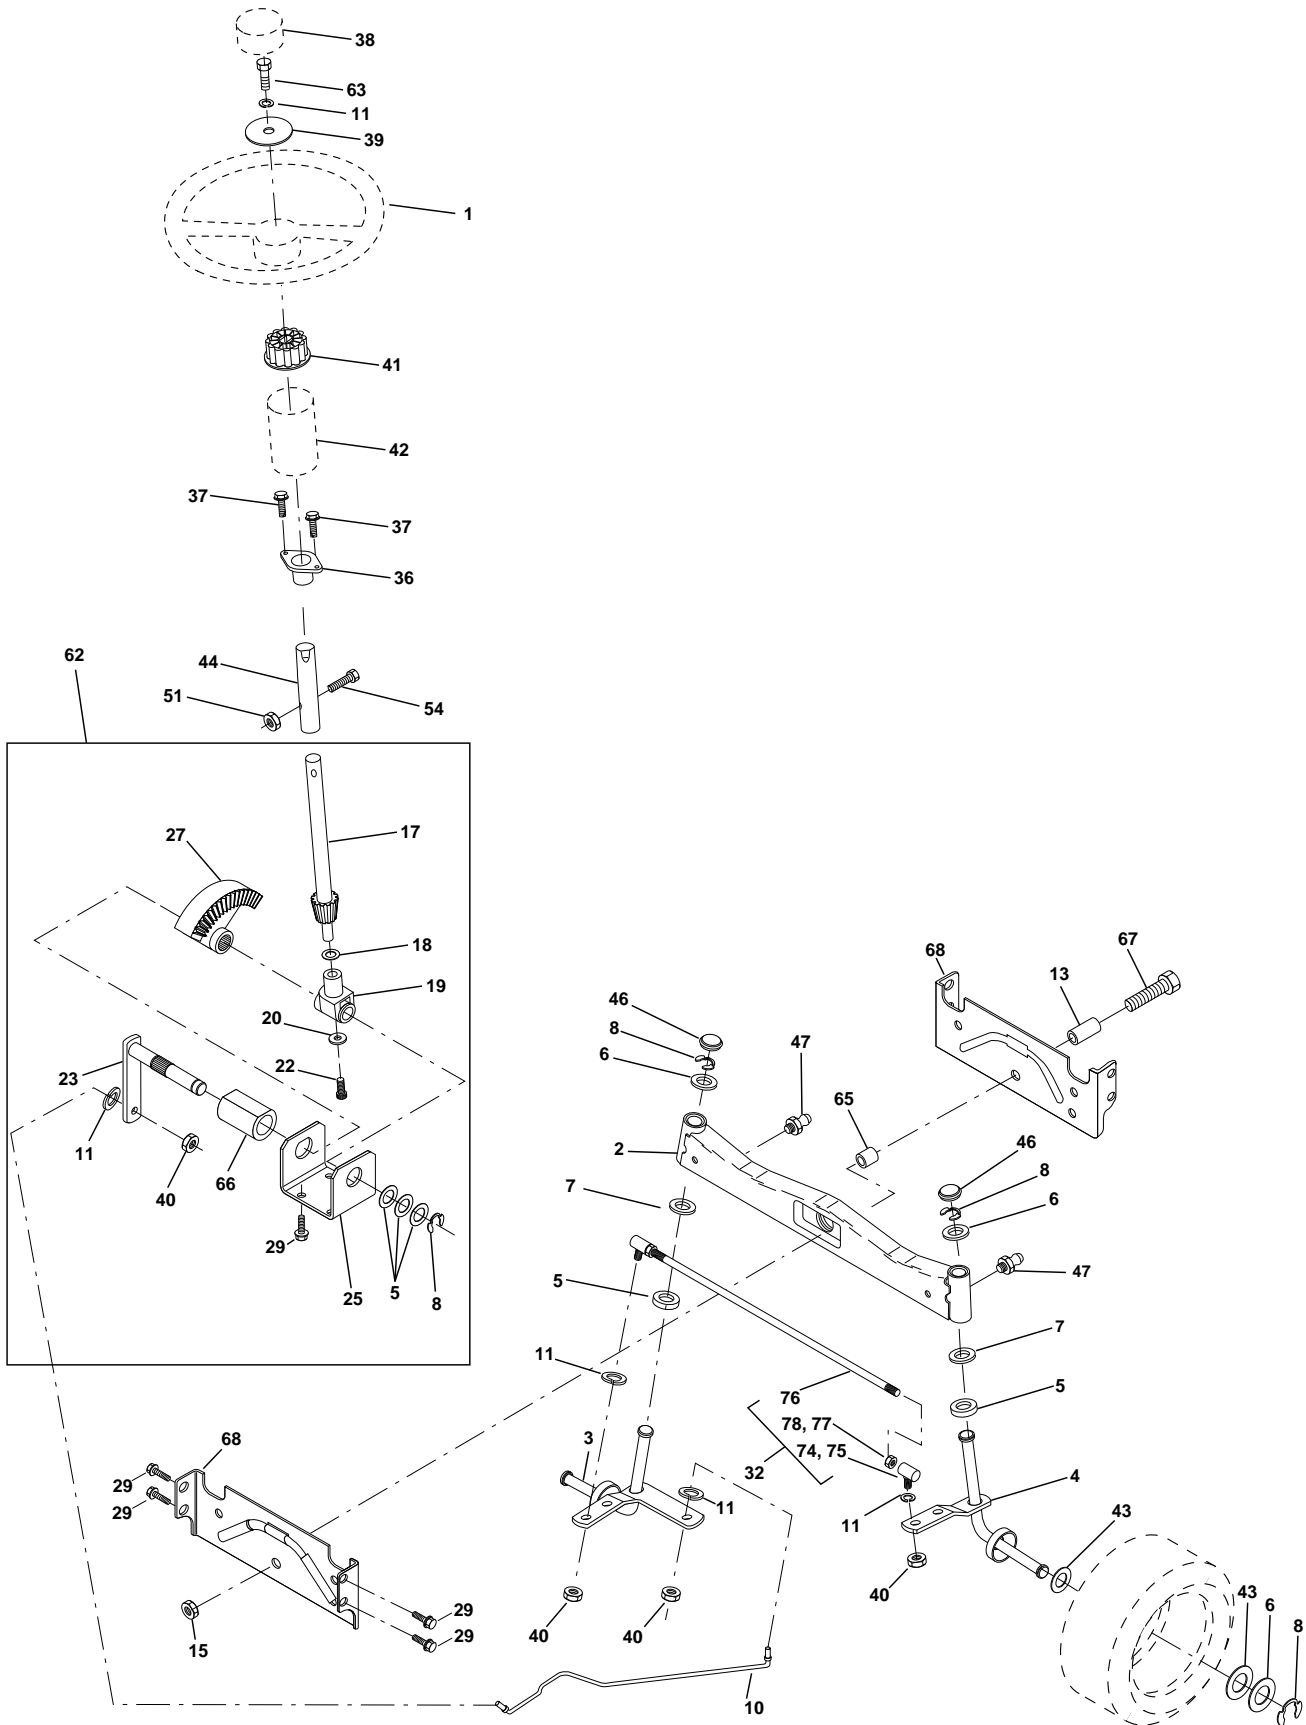

NOTE: All component dimensions give in U.S. inches.
1 inch = 25.4 mm.

For Husqvarna Parts Call 606-678-9623 or 606-561-4983
REPAIR PARTS

TRACTOR - MODEL NO. LTH130 (954140005J), PRODUCT NO. 954 14 00-05
STEERING ASSEMBLY