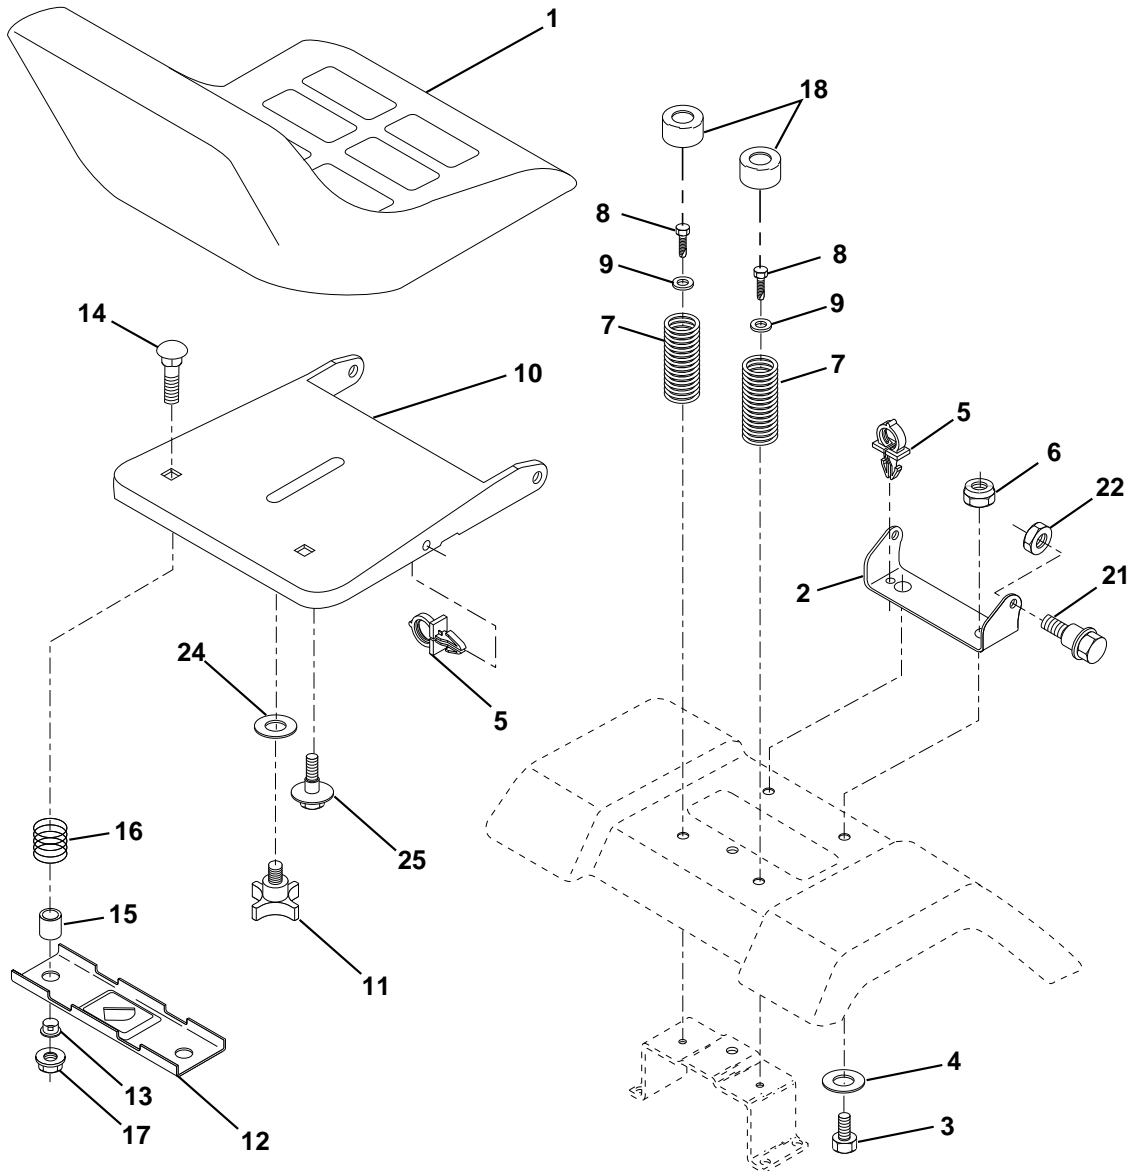

For Husqvarna Parts Call 606-678-9623 or 606-561-4983 REPAIR PARTS

TRACTOR - MODEL NO. LTH130 (954140005J), PRODUCT NO. 954 14 00-05
SEAT ASSEMBLY

**KEY PART
NO. NO.**

DESCRIPTION

1	532140838	Seat
2	532140551	Bracket Pivot Seat 8 720
3	874760616	Bolt Fin Hex 3/8-16unc X 1
4	819131610	Washer 13/32 X 1 X 10 Ga
5	532145006	Clip Push-In
6	873800600	Nut Hex w/Ins. 3/8-16 Unc
7	532124181	Spring Seat Cprsn 2 250 Blk Zi
8	817490616	Screw Thdrol 3/8-16 X 1 Ty-tt
9	819131614	Washer 13/32 X 1 X 14 Ga.
10	532155925	Pan Seat
11	532120068	Knob Seat 1/2-13 UNC Blk
12	532121246	Bracket Mounting Switch

**KEY PART
NO. NO.**

DESCRIPTION

13	532121248	Bushing Snap Blk Nyl 50 Id
14	872050412	Bolt Rdhd Sqnk 1/4-20x1-1/2
15	532134300	Spacer Split 28x 96 Yel Zinc
16	532121250	Spring Cprsn 1 27 Blk Pnt
17	532123976	Nut Lock 1/4 Lge Flg Gr 5 Zinc
18	532124238	Cap Spring Seat
21	532153236	Bolt Shoulder 5/16-18 Unc
22	873800500	Nut Hex Lock W/Ins 5/16-18
24	819171912	Washer 17/32 X 1-3/16 X 12 Ga.
25	532127018	Bolt Shoulder 5/16-18 X 62

NOTE: All component dimensions given in U.S. inches.
1 inch = 25.4 mm