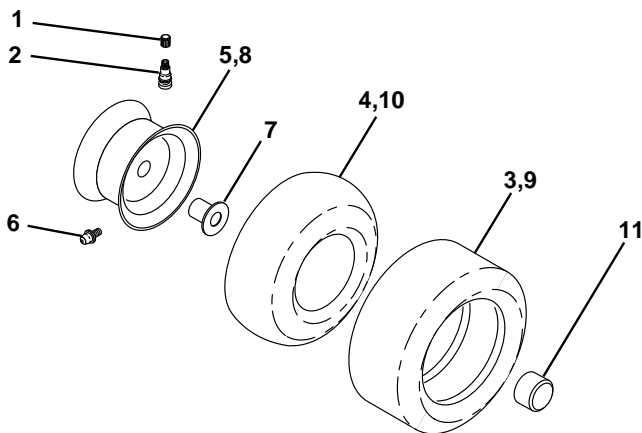

WHEELS & TIRES

KEY NO.	PART NO.	DESCRIPTION
1	532059192	Cap Valve Tire
2	532065139	Stem Valve
3	532106222	Tire F Ts 15 X 6 0 - 6 Service
4	532059904	Tube Front (Service Item Only)
5	532138336	Rim Asm 6"front Silver Service
6	532124957	Fitting Grease (Front Wheel Only)
7	532124959	Bearing Flange (Front Wheel Only)
8	532138337	Rim Asm 8"rear Silver Service
9	532124635	Tire R Ts 18x8 5-8 C Service
10	532124926	Tube Rear (Service Item Only)
11	532104757	Cap Axle Blk 1 50 X 1 00
--	532144334	Sealant, Tire (10 oz. Tube)

NOTE: All component dimensions given in U.S. inches
1 inch = 25.4 mm