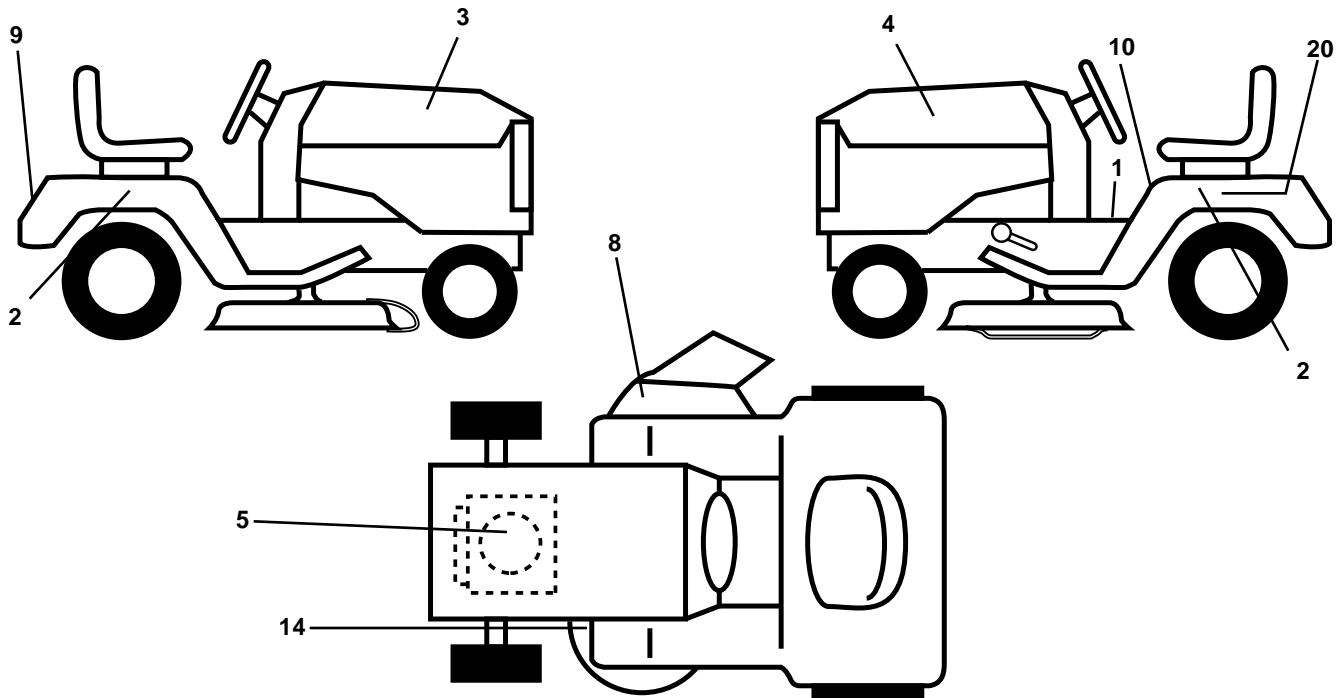

For Husqvarna Parts Call 606-678-9623 or 606-561-4983 REPAIR PARTS

TRACTOR - MODEL NO. LTH130 (954140005J), PRODUCT NO. 954 14 00-05

DECALS

KEY NO.	PART NO.	DESCRIPTION	KEY NO.	PART NO.	DESCRIPTION
1	532157032	Decal Oper Step Thru Eng/Fr	14	532160396	Decal V-Belt Schematic
2	532157007	Decal Fender Auto Husq. Radius	20	532145005	Decal Bat Dan/Psn
3	532150725	Decal Hood RH	--	532154515	Pad Footrest LH STLT
4	532150726	Decal Hood LH	--	532154516	Pad Footrest RH STLT
5	532166102	Decal HP Engine	--	532138311	Decal Handle Lft Height Adjust
8	532137259	Decal Warning	--	532142341	Decal Drawbar Cntrl Mvt Hyd LT
9	532150617	Decal Fender Husq	--	532166308	Manual Owner's (English)
10	532157140	Decal Fender Danger Eng/Fr	--	532166309	Manual Owner's (French)