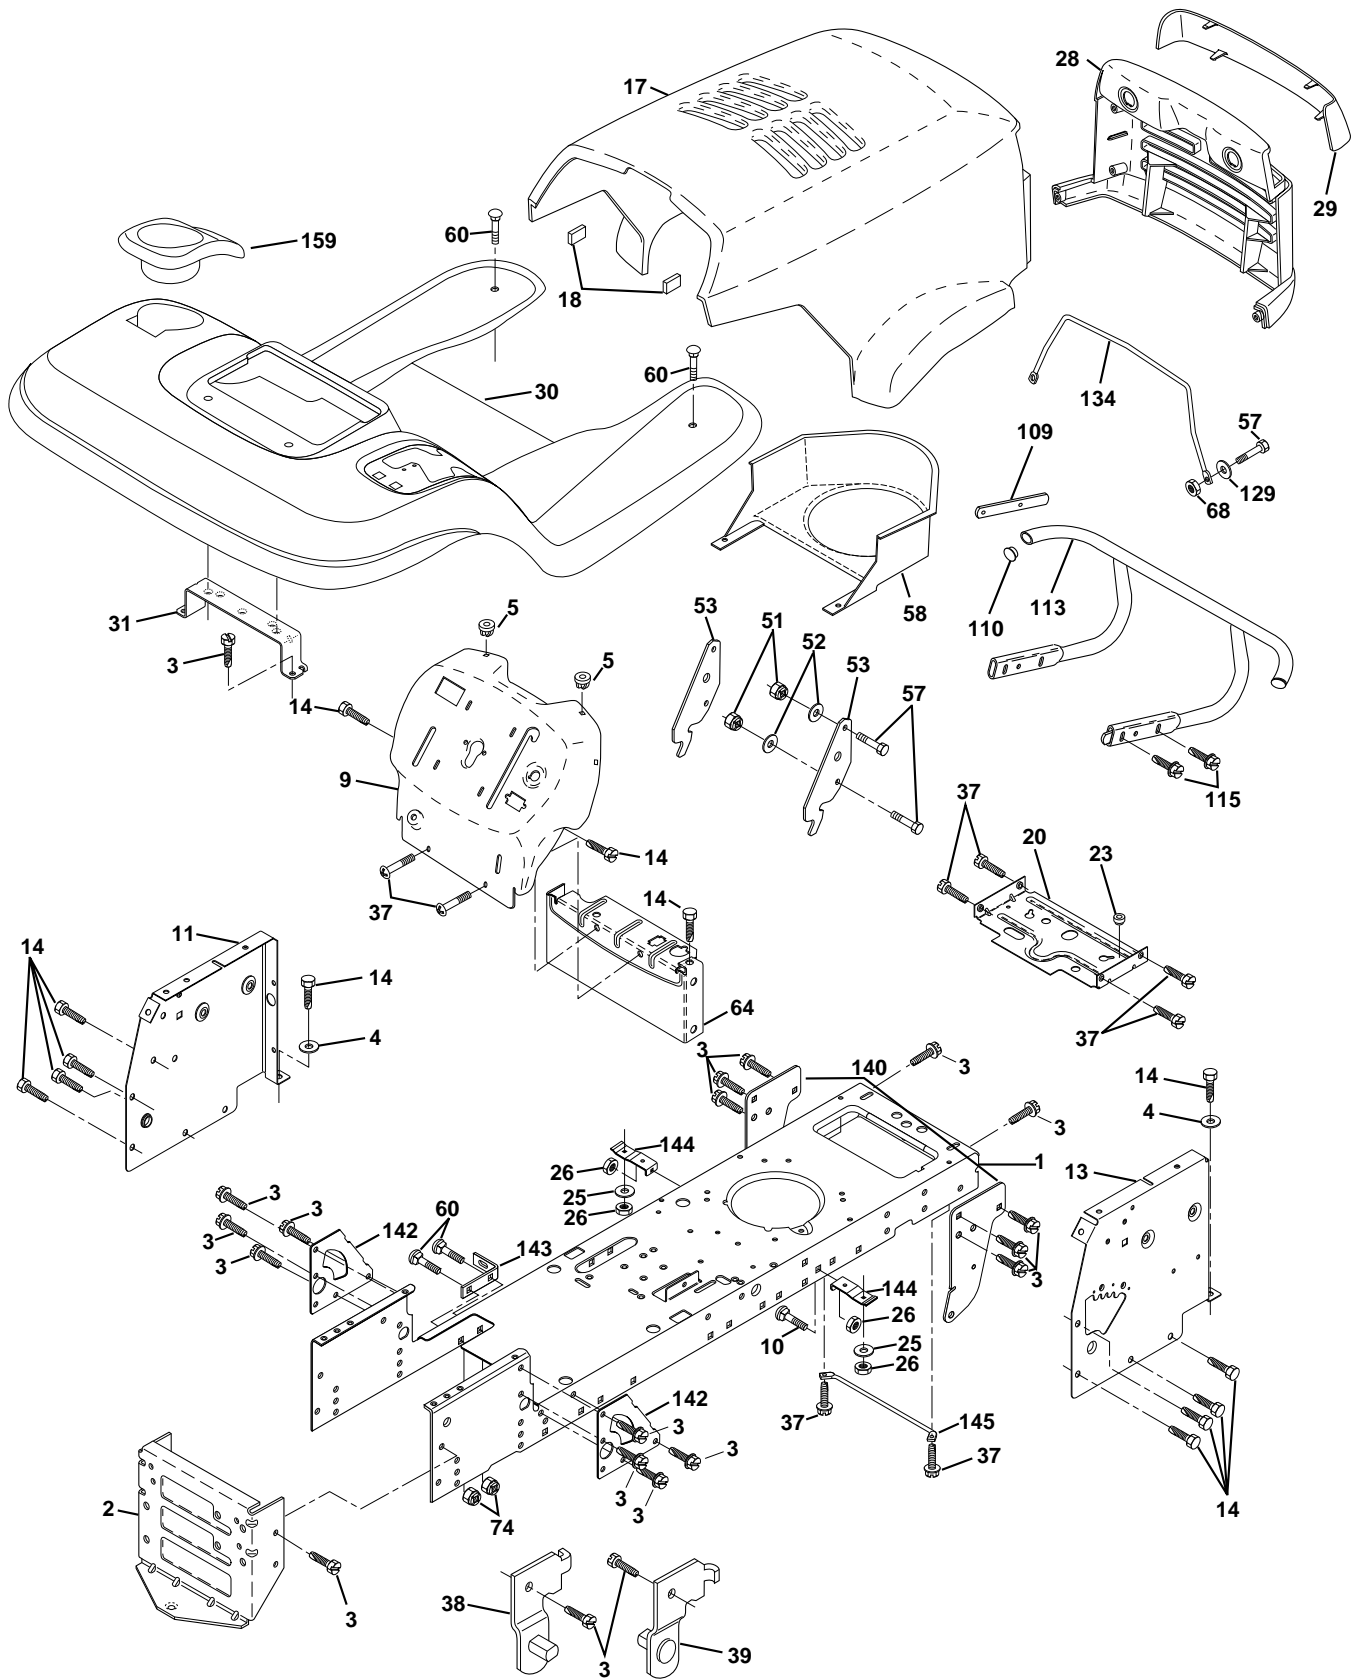

For Husqvarna Parts Call 606-678-9623 or 606-561-4983 REPAIR PARTS

TRACTOR - MODEL NO. LTH130 (954140005J), PRODUCT NO. 954 14 00-05
CHASSIS AND ENCLOSURES

For Husqvarna Parts Call 606-678-9623 or 606-561-4983

REPAIR PARTS

TRACTOR - MODEL NO. LTH130 (954140005J), PRODUCT NO. 954 14 00-05
CHASSIS AND ENCLOSURES

KEY NO.	PART NO.	DESCRIPTION
1	532160392	Chassis STL Stamping 98
2	532140356	Drawbar, Stretch
3	817490612	Screw Thdrol 3/8-16x3/4 Ty-tt
4	819131216	Washer 13/32 x 3/4 x 16 Ga.
5	532155272	Bumper Hood/Dash
9	532157409	Dash P/L M, N/AMM N/HM Grey
10	872140608	Bolt Carriage 3/8-16 x 1
11	532155927	Panel Dash Lh
13	532157262	Panel Dash Rh
14	817490608	Screw Thdrol 3/8-16x1/2 Ty-tt
17	532165378	Hood LT/PL Husqvarna
18	532126938	Bumper Hood
20	532156437	Plate Mtg Battery Fuel Tank Fr
23	532124028	Bushing
25	819131312	Washer 13/32 X 13/16 X 12 Ga
26	873800600	Nut Lock Hex W/Ins 3/8-16 Unc
28	532165379	Grille LT/PL Husqvarna
29	532165380	Lens LT/PL Husqvarna
30	532166505	Fender Footrest STLT Pnt
31	532139976	Bracket Support Fender
37	817490508	Screw Thdrol 6/16-18 x 1/2 TYT
38	532139886	Bracket, Asm. Pivot, L.H., Mower Rear
39	532139887	Bracket, Asm. Pivot, R.H., Mower Rear
51	873800400	Nut Lock Hex W/Ins 1/4-20
52	819091416	Washer 9/32 x 7/8 x 16 Ga.
53	532150067	Bracket Pnt. Pick off LT/PL Husqvarna
57	874780412	Bolt Hex 1/4-20 x 3/4
58	532150127	Air Duct Engine P/L
60	872140606	Bolt Rdhd Sqnk 3/8-16unc x 3/4
64	532154798	Dash Lower STLT
68	873510400	Nut Keps Hex 1/4-20 UNC
74	873680600	Nut Crownlock 3/8-16 UNC
109	532141461	Bracket Extension Bumper
110	532143679	Plug Plastic
113	532150300	Bumper Asm.
115	817490620	Screw Thdrol 3/8-16 x 1-1/4
129	819091016	Washer 9/32 x 5/8 x 16 Ga.
134	532160219	Rod Support Hood LT/PL Husq.
140	532158418	Bracket Suspension Front
142	532165867	Plate Reinforcement STLT
143	532154966	Bracket Swaybar Chassis
144	532154207	Bracket Pnt Footrest STLT
145	532156524	Rod Pivot Chassis/Hood
159	532166508	Cupholder Stlt Grey
--	532005479	Plug Button

NOTE: All component dimensions given in U.S. inches
1 inch = 25.4 mm