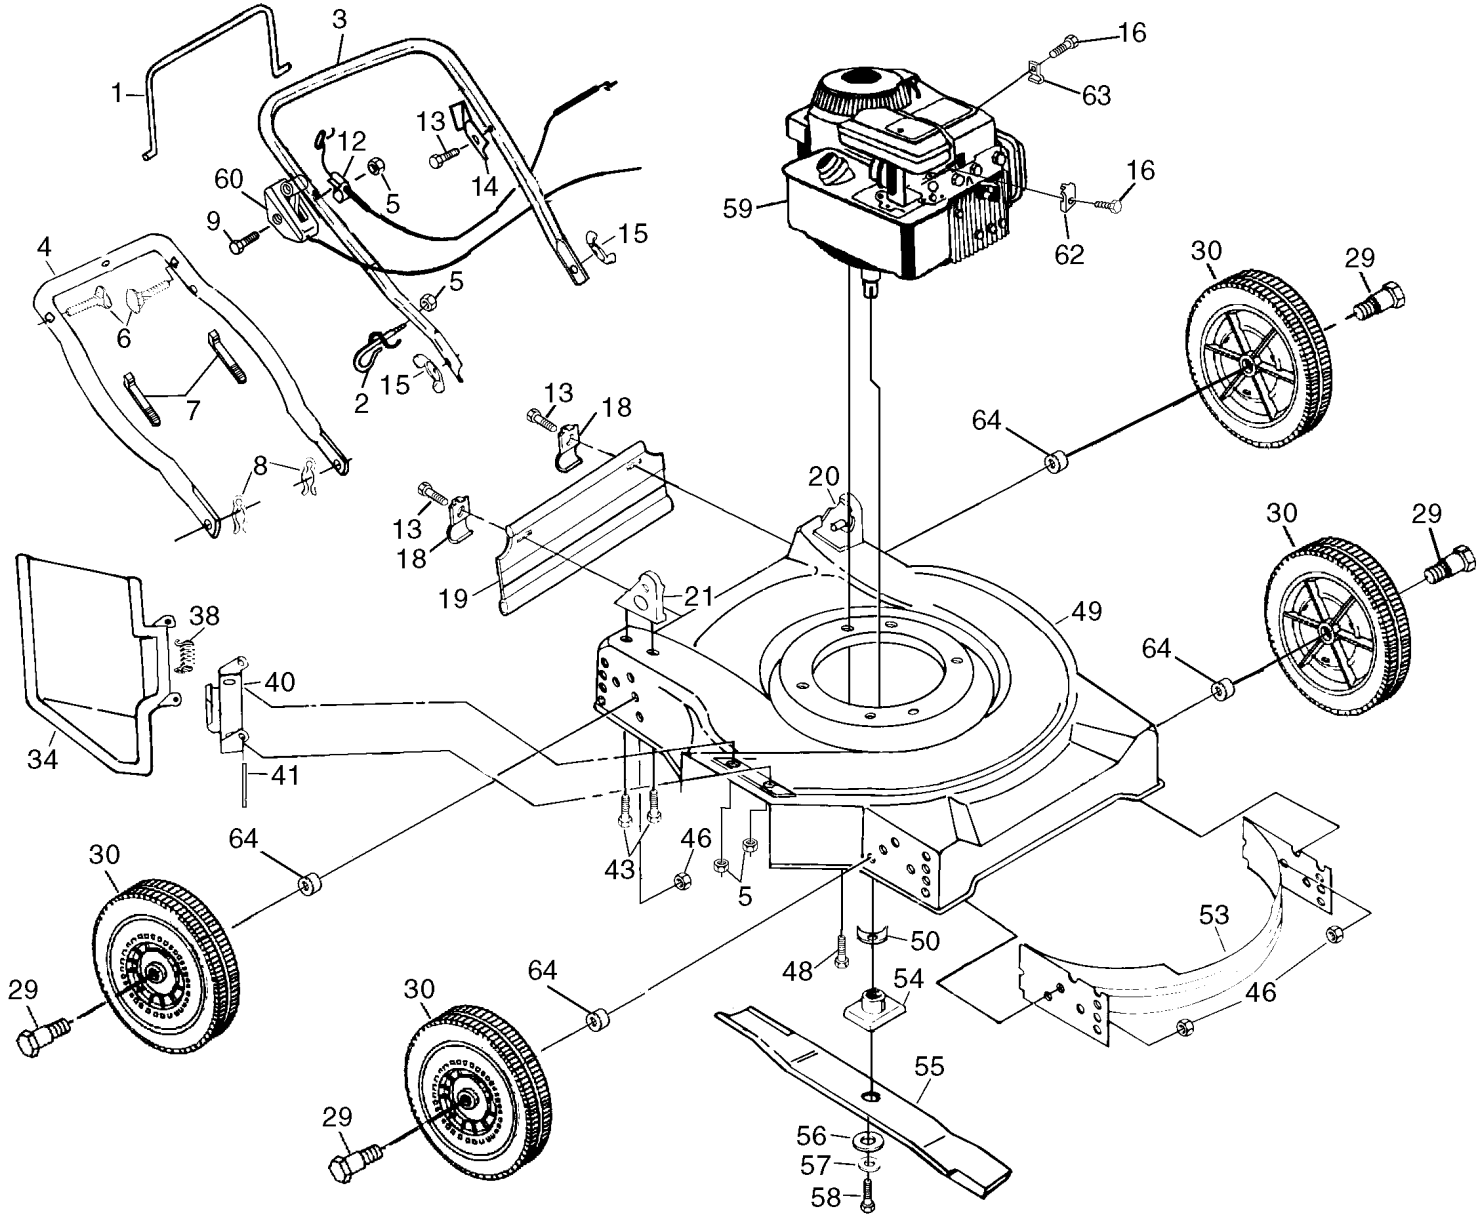

For Husqvarna Parts Call 606-678-9623 or 606-561-4983

 **Husqvarna**

50 DK

**10.1998**  
**PARTS LISTING**

**954140068A**

# REPAIR PARTS

## ROTARY LAWN MOWER MODEL NO. 50DK (954140068A)

16

**REPAIR PARTS**

**ROTARY LAWN MOWER MODEL NO. 50DK (954140068A)**

KEY NO.	PART NO.	DESCRIPTION
1	532086902	Control Bar
2	532132001	Rope Guide
3	532155978	Upper Handle
4	532157082	Lower Handle
5	532063601	Locknut 1/4-20
6	532131959	Handle Bolt 5/16-18
7	532066426	Wire Tie
8	532051793	Hairpin Cotter
9	532158755	Machine Screw 1/4-20 x 2
12	532130861	Engine Zone Control Cable
13	532750097	Hex Washer Head Screw #10-24 x 1/2
14	532125162	Up-Stop Bracket
15	532128638	Wing Nut
16	532083816	Screw #10 x 5/8
18	532125207	Skirt Bracket
19	532140541	Rear Skirt
20	532153027	Handle Bracket Assembly (Left)
21	532153026	Handle Bracket Assembly (Right)
29	532067609	Shoulder Bolt
30	532750500	Wheel & Tire Assembly
34	532142191	Discharge Guard
38	532851855	Spring
40	532153806	Housing Bracket
41	532150215	Hinge Rod
43	532149741	Thread Cutting Screw 5/16-18 x 3/4
46	532751592	Locknut 3/8-16

KEY NO.	PART NO.	DESCRIPTION
48	532150406	Hex Head Thread Rolling Screw 3/8-16 x 1-1/8
49	532142144	Housing Assembly
50	532125078	Washer
53	532138348	Baffle
54	532850977	Blade Adapter
55	532145106	20" Blade
56	532851074	Hardened Washer
57	532850263	Helical Lockwasher 3/8
58	532851084	Hex Head Screw 3/8-24 x 1-3/8 Gr. 8
59	-----	* Engine - Briggs & Stratton, Model No. 98902
60	532851462	Throttle Control Std.
62	532213146	* Cable Clamp, B & S
63	532087930	Engine Clip
64	532136624	Spacer
--	532107339	Decal, Danger
--	532141520	Rear Baffle (Not Shown)
--	532162424	Owner's Manual (English/French)