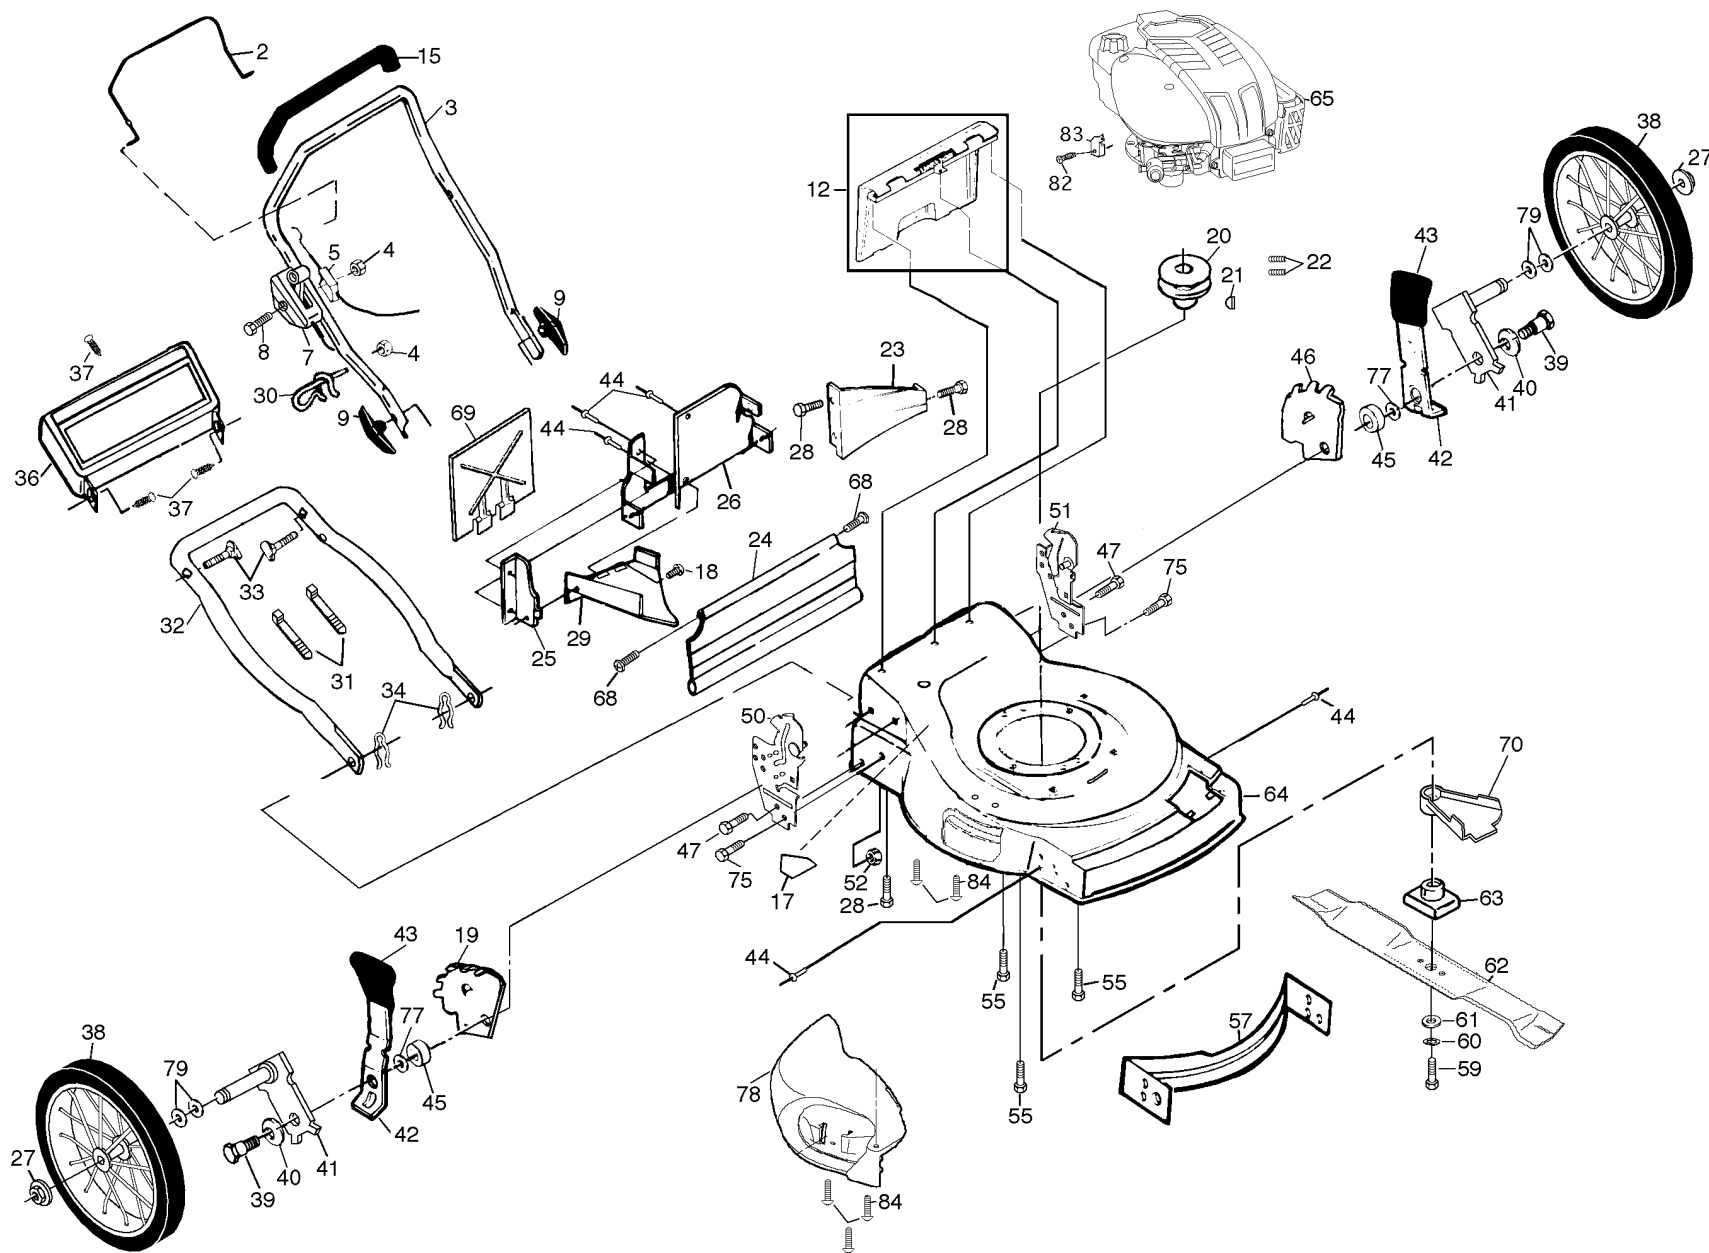

GEAR CASE ASSEMBLY PART NUMBER 532702511

KEY NO.	PART NO.	DESCRIPTION
1	817490416	Tapping Screw 1/4-20 x 1-1/4
2	532140269	Engagement Bracket
3	532137053	Shifter
4	532057072	Seal
5	532702710	Grooved Pin 1/8 x 5/8
6	532048373	Gear Case Halves Kit (Includes Key Nos. 4, 5, and 7)
7	532077881	Bearing
8	532137051	Worm Shaft
9	532137074	Drive Shaft
10	532057079	Hardened Washer

KEY NO.	PART NO.	DESCRIPTION
11	532131484	Clutch Yoke
12	532700343	Bushing
13	532086447	Plug
14	532137050	Helical Gear
15	532750436	Clutch Jaw
16	532750369	Grease
17	812000003	E-Ring
18	532850848	Hi-Pro Key
19	532125441	Spring Bracket

NOTE: All component dimensions given in U.S. inches.
1 inch = 25.4 mm

REPAIR PARTS

ROTARY LAWN MOWER - - MODEL NO. 560hs (954140058B)

16

REPAIR PARTS

ROTARY LAWN MOWER - - MODEL NO. 560hs (954140058B)

KEY NO.	PART NO.	DESCRIPTION
2	532146900	Control Bar
3	532164280	Upper Handle
4	532063601	Locknut
5	532851671	Engine Zone Control Cable
7	532700644	Throttle Control
8	532144929	Hex Washer Head Screw 1/4-20 x 2-1/8
9	532136376	Handle Knob
12	532151023	Rear Door Kit
15	532164265	Handle Grip
17	532107339	Danger Decal
18	532150050	Screw
19	532800368	Wheel Adjusting Bracket
20	532084596	Engine Pulley
21	532087677	Hi Pro Key #505
22	532059708	Set Screw 1/4-20 x 5/16
23	532148941	Rear Baffle
24	532140540	Rear Skirt
25	532138860	Side Baffle
26	532162456	Back Plate
27	532083923	Flanged Locknut
28	532054583	Screw Hex Head 1/4-20 x 1/2
29	532125376	Discharge Baffle
30	532132001	Rope Guide
31	532066426	Wire Tie
32	532157082	Lower Handle
33	532131959	Handle Bolt
34	532051793	Hairpin Cotter
36	532157070	Trim Plate Assembly
37	532701477	Push-in Fastener
38	532088017	Wheel & Tire Assembly
39	532142748	Shoulder Bolt
40	532061651	Spring Washer
41	532125323	Axle Arm
42	532125066	Selector Spring