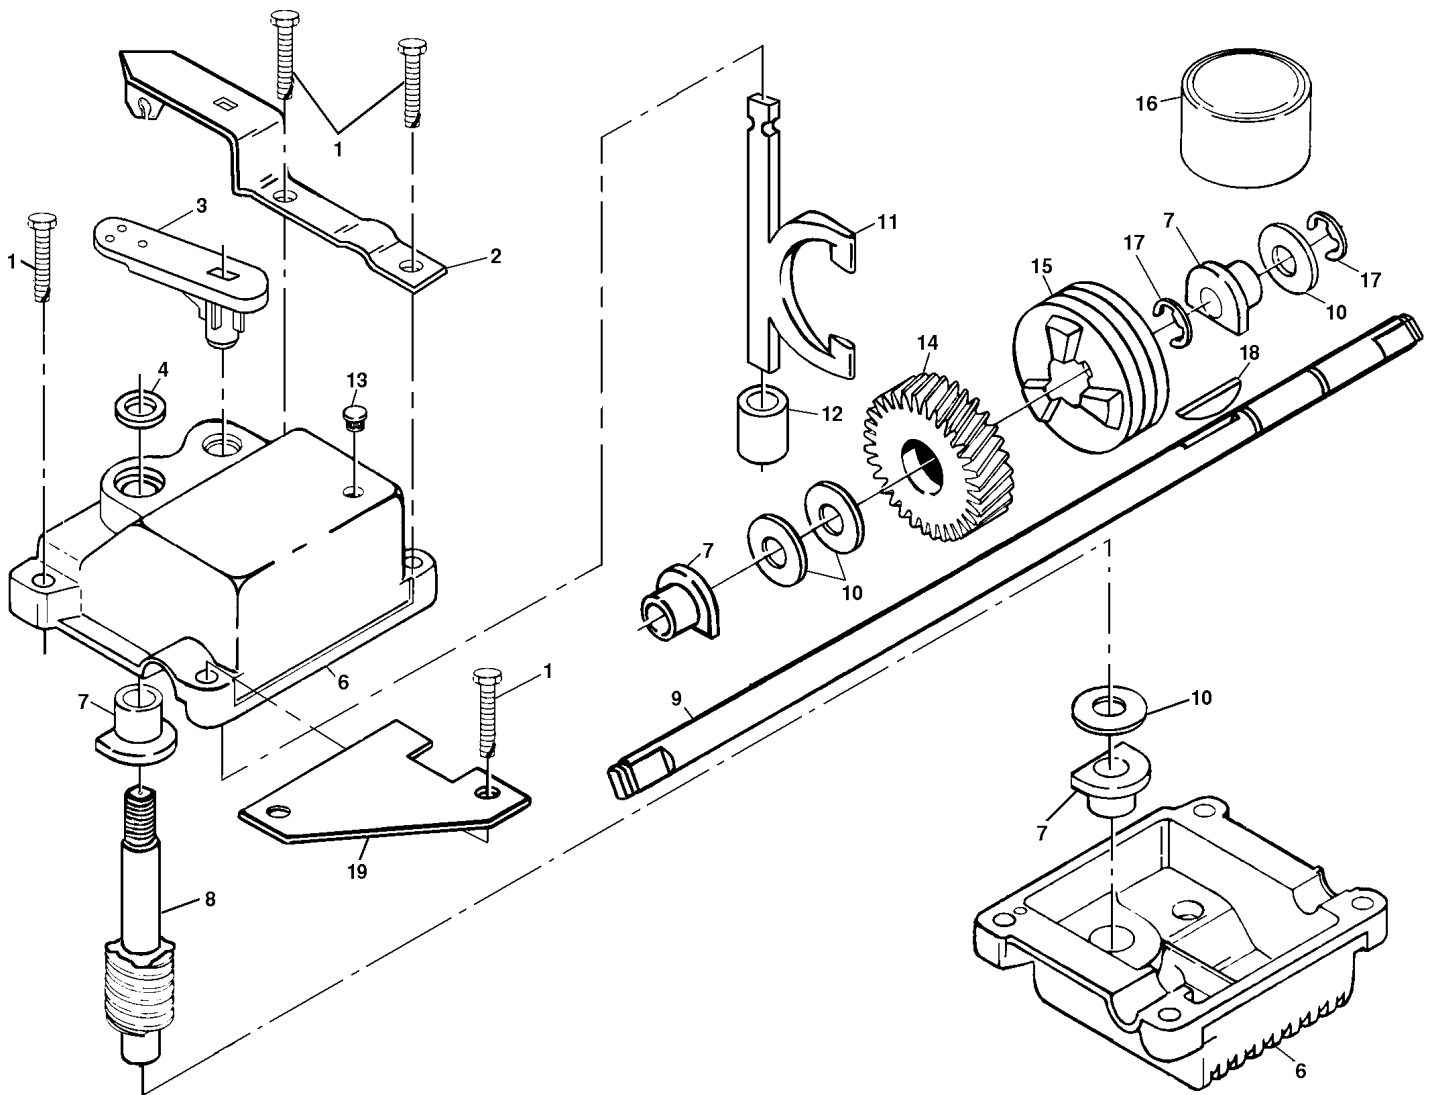

GEAR CASE ASSEMBLY PART NUMBER 532702511

KEY NO.	PART NO.	DESCRIPTION
1	817490416	Tapping Screw 1/4-20 x 1-1/4
2	532140269	Engagement Bracket
3	532137053	Shifter
4	532057072	Seal
5	532702710	Grooved Pin 1/8 x 5/8
6	532048373	Gear Case Halves Kit (Includes Key Nos. 4, 5, and 7)
7	532077881	Bearing
8	532137051	Worm Shaft
9	532137074	Drive Shaft
10	532057079	Hardened Washer

KEY NO.	PART NO.	DESCRIPTION
11	532131484	Clutch Yoke
12	532700343	Bushing
13	532086447	Plug
14	532137050	Helical Gear
15	532750436	Clutch Jaw
16	532750369	Grease
17	812000003	E-Ring
18	532850848	Hi-Pro Key
19	532125441	Spring Bracket

NOTE: All component dimensions given in U.S. inches.
1 inch = 25.4 mm

REPAIR PARTS

ROTARY LAWN MOWER - - MODEL NO. 560hs (954140058B)

16

REPAIR PARTS

ROTARY LAWN MOWER - - MODEL NO. 560hs (954140058B)

KEY NO.	PART NO.	DESCRIPTION
2	532146900	Control Bar
3	532164280	Upper Handle
4	532063601	Locknut
5	532851671	Engine Zone Control Cable
7	532700644	Throttle Control
8	532144929	Hex Washer Head Screw 1/4-20 x 2-1/8
9	532136376	Handle Knob
12	532151023	Rear Door Kit
15	532164265	Handle Grip
17	532107339	Danger Decal
18	532150050	Screw
19	532800368	Wheel Adjusting Bracket
20	532084596	Engine Pulley
21	532087677	Hi Pro Key #505
22	532059708	Set Screw 1/4-20 x 5/16
23	532148941	Rear Baffle
24	532140540	Rear Skirt
25	532138860	Side Baffle
26	532162456	Back Plate
27	532083923	Flanged Locknut
28	532054583	Screw Hex Head 1/4-20 x 1/2
29	532125376	Discharge Baffle
30	532132001	Rope Guide
31	532066426	Wire Tie
32	532157082	Lower Handle
33	532131959	Handle Bolt
34	532051793	Hairpin Cotter
36	532157070	Trim Plate Assembly
37	532701477	Push-in Fastener
38	532088017	Wheel & Tire Assembly
39	532142748	Shoulder Bolt
40	532061651	Spring Washer
41	532125323	Axle Arm
42	532125066	Selector Spring