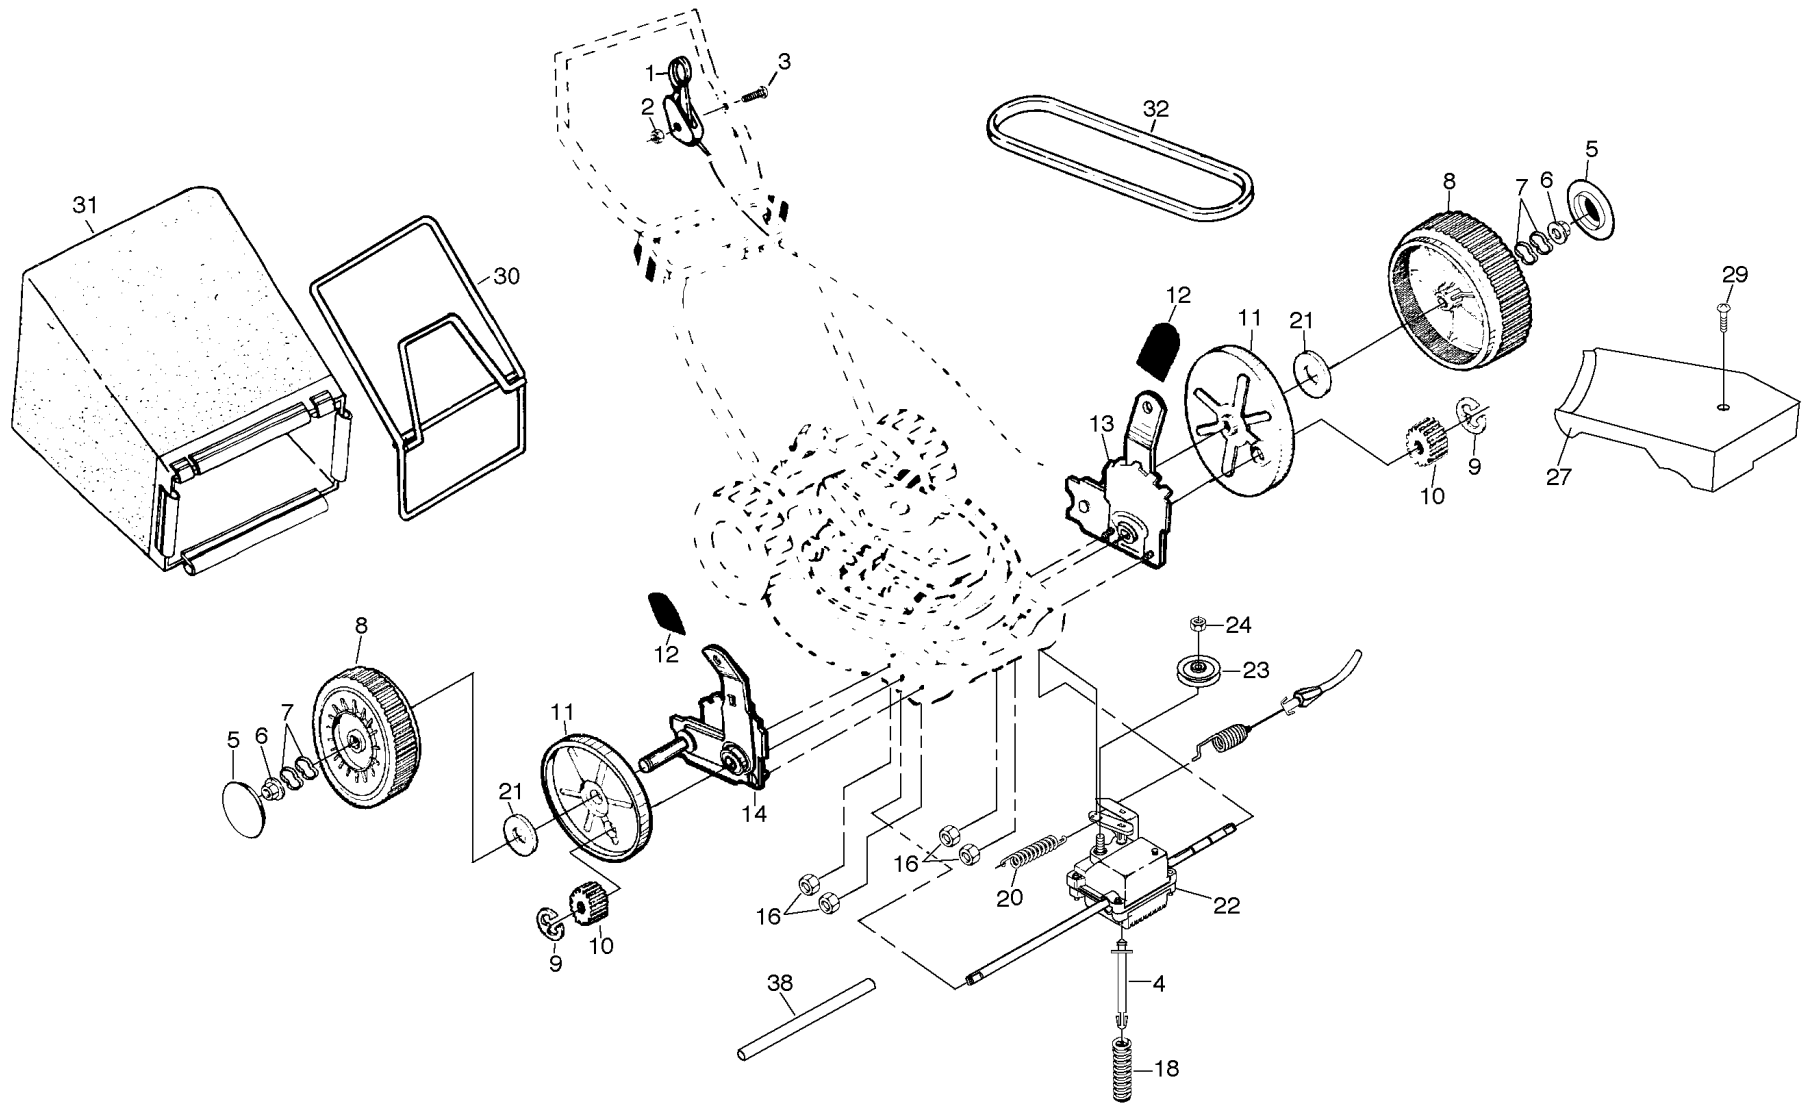

REPAIR PARTS

ROTARY LAWN MOWER - - MODEL NO. 560hs (954140058B)

18

REPAIR PARTS

ROTARY LAWN MOWER - - MODEL NO. 560hs (954140058B)

KEY NO.	PART NO.	DESCRIPTION	KEY NO.	PART NO.	DESCRIPTION
1	532146323	Drive Control	20	532075192	Spring
2	532751152	Locknut #10-24	21	532067725	Washer 1/2 x 1-1/2 x .134
3	532158755	Pan Head Machine Screw 1/4-20 x 2-1/8	22	532702511	Gear Case Assembly
4	532150495	Spring Retainer	23	532137052	Drive Pulley
5	532157008	Hubcap	24	532132010	Locknut
6	532083923	Nut	27	532162366	Drive Cover
7	532057143	Wave Washer	29	532143603	Pan Head Tapping Screw #10-24 x 1-3/4
8	532801156	Wheel & Tire Assembly	30	532088614	Catcher Frame
9	812000058	E-ring	31	532800386	Grass Bag
10	532137054	Pinion	32	532146527	V-Belt
11	532088080	Dust Cover	38	532086012	Drive Shaft Cover
12	532701037	Selector Knob	--	532163139	Drive Cover Decal
13	532151009	Wheel Adjuster Assembly (Left)	--	532750320	Ht. Adjuster Decal RH
14	532151010	Wheel Adjuster Assembly (Right)	--	532750319	Ht. Adjuster Decal LH
16	532063601	Locknut			
18	532137090	Spring