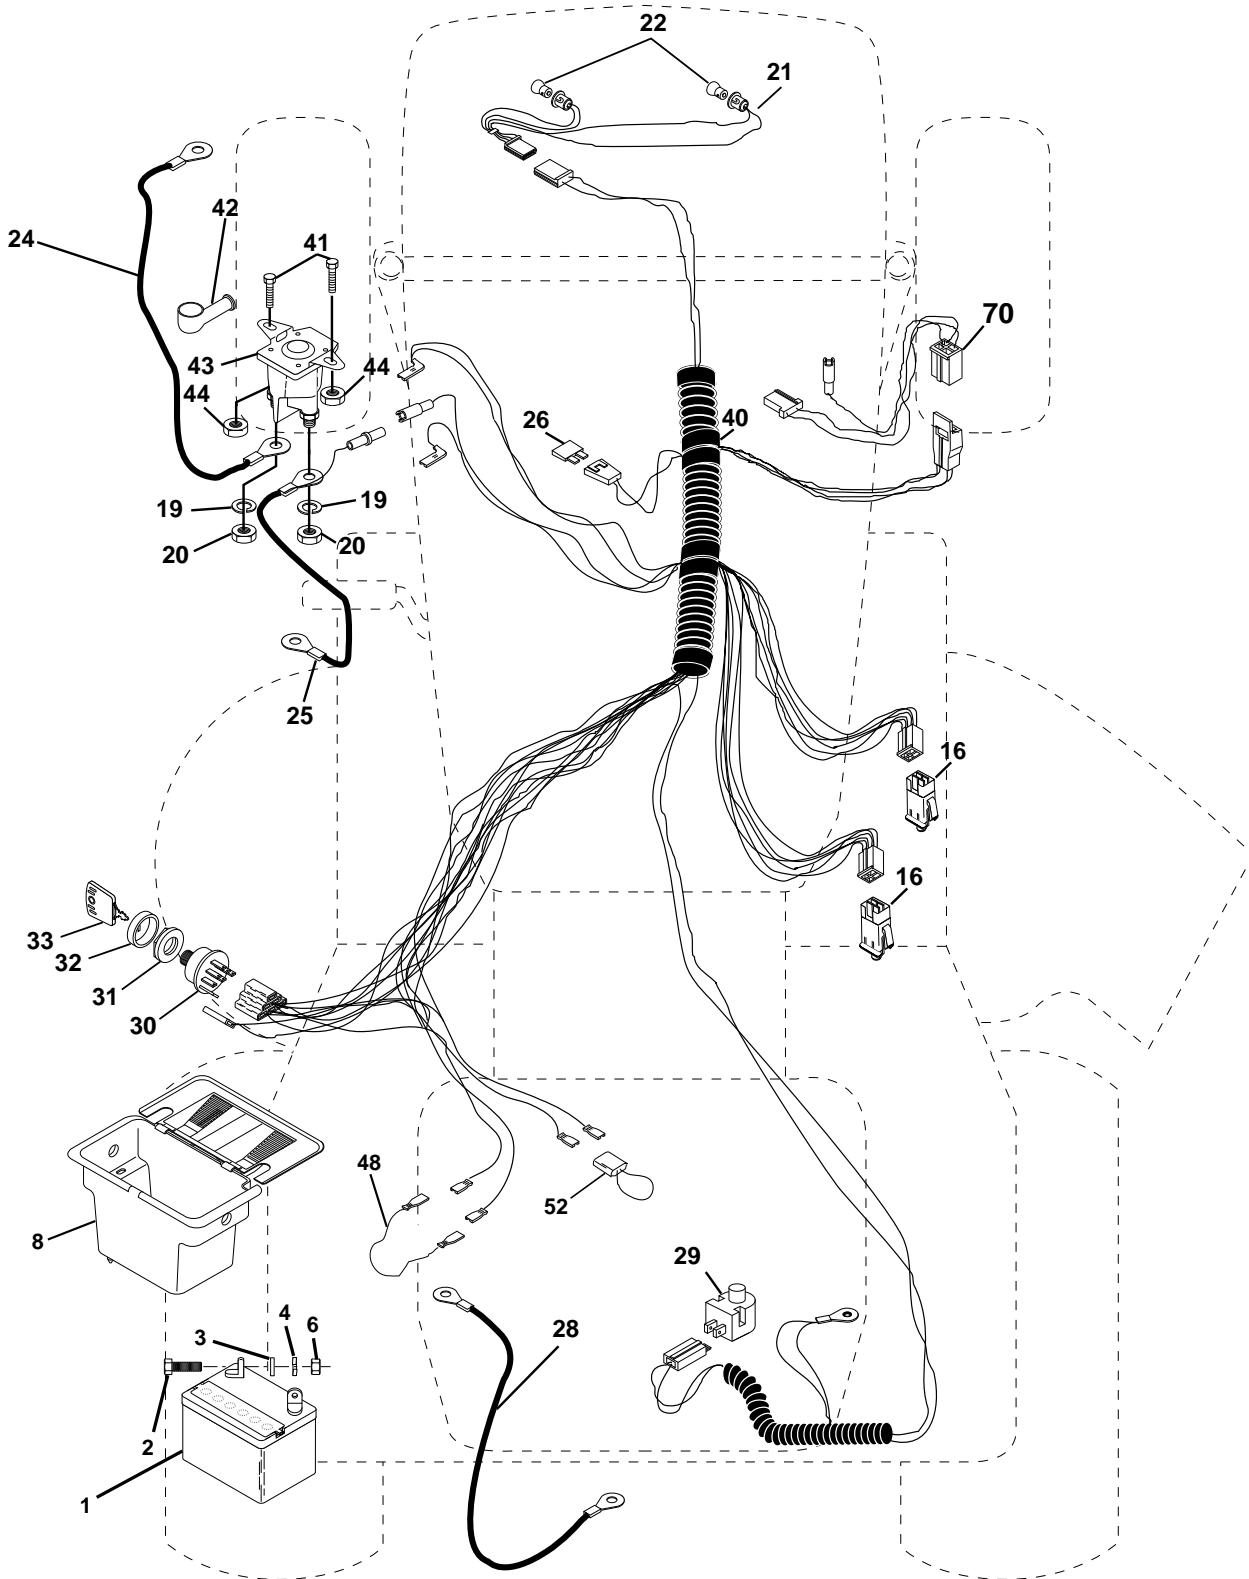

For Husqvarna Parts Call 606-678-9623 or 606-561-4983

REPAIR PARTS

TRACTOR - MODEL NO. LTH120 (954140003D), PRODUCT NO. 954 14 00-03

ELECTRICAL

KEY NO.	PART NO.	DESCRIPTION
1	532144925	Battery 12 Volt 25 AMP
2	874760412	Bolt Hex Hd 1/4-20unc X 3/4
3	819091016	Washer 9/32 X 5/8 X 16 Ga.
4	810040400	Washer Lock Hvy Helical 1/4
6	873220400	Nut Fin Hex 1/4-20 Unc
8	532156417	Case Battery Mech Hinge
16	532153664	Switch Interlock Push-In
19	810090400	Washer Lock 1/4
20	873350400	Nut Jam Hex 1/4-20 Unc
21	532136850	Harness Asm Light W/4152j
22	532004152	Bulb Light #1156
24	532124780	Cable Battery 6 Ga 11" red
25	532146147	Cable Battery 6 Ga 44" red w/16 wire
26	532108824	Fuse 30 AMP Auto Green
28	532124773	Cable Ground 6 Ga 12" black
29	532121305	Switch Plunger Nc Gray
30	532140301	Switch Ign 4 pos w/lights
31	532124211	Nut Ignition
32	532141226	Cover Sw Ignition
33	532122147	Key Ign Modelled Generic
40	532156442	Harness Ign.
41	871110408	Bolt Blk Fin Hex 1/4 - 20 x 1/2
42	532131563	Cover Terminal Red
43	532145673	Solenoid
44	873640400	Nut Keps Hex 1/4-20 Unc
48	532140844	Adapter Ammeter Rectangular
52	532141940	Protection Wire Loop
70	532140413	Harness, Eng. B&S Dual