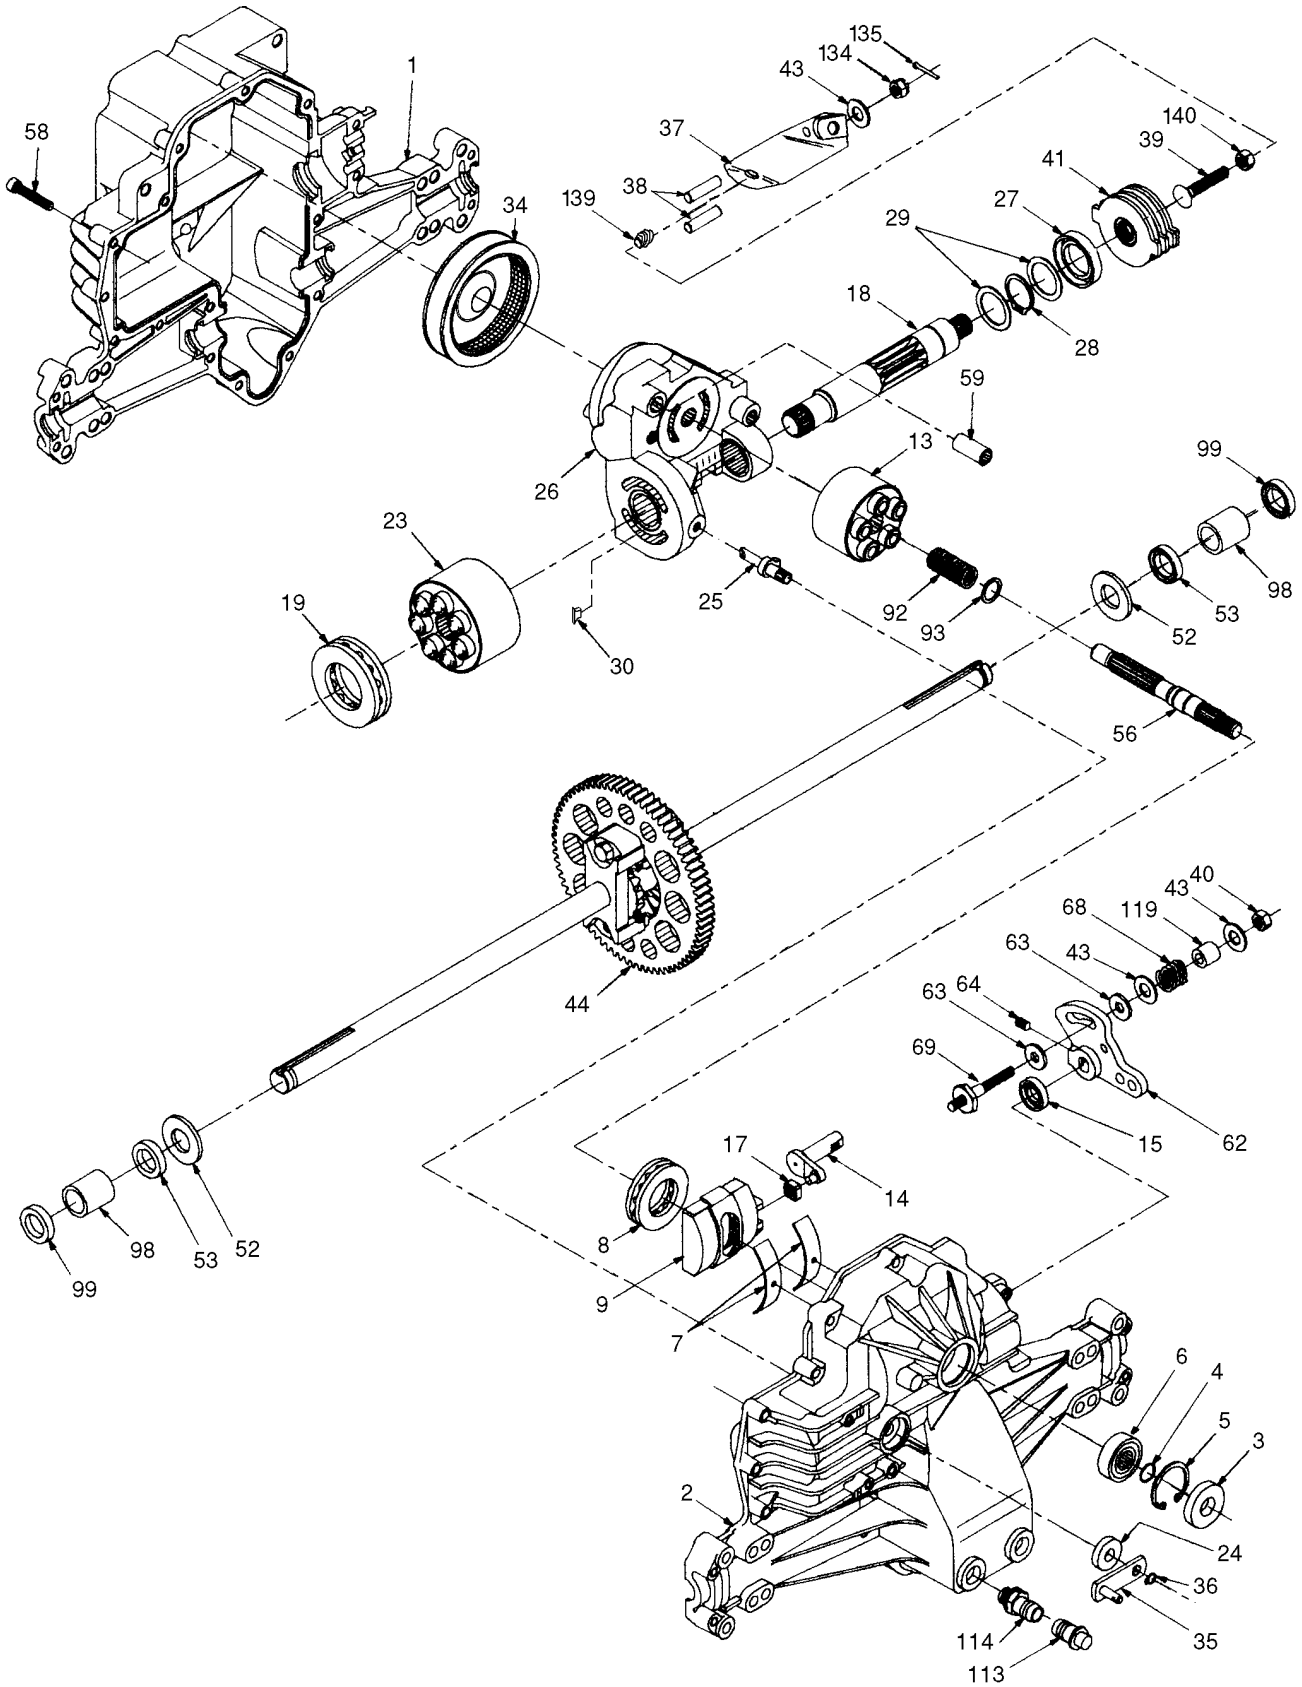

For Husqvarna Parts Call 606-678-9623 or 606-561-4983

REPAIR PARTS

TRACTOR - MODEL NO. LTH120 (954140003D), PRODUCT NO. 954 14 00-03
MOWER LIFT

KEY NO.	PART NO.	DESCRIPTION
1	532159460	Wire Asm Inner W/plunger LT
2	532159471	Shaft Asm Lift
3	532105767	Pin Groove
4	812000002	E Ring #5133-62
5	819211621	Washer PLTD 21/32 X 1 X 21ga
6	532120183	Bearing Nylon Blk 629 Id
7	532109413	Grip Handle Bicycle
8	532124526	Button Plunger Black
11	532139865	Link Lift LH
12	532139866	Link Lift RH
13	532124670	Retainer Spring
15	532127218	Link Front
16	873350800	Nut Jam Hex 1/2-13 Unc
17	532130171	Trunnion Blk Zinc
18	873680800	Nut Crownlock 1/2-13 Unc
19	532139868	Arm Suspension Rear
20	532163552	Spring, Retainer
31	532140302	Bearing Pvt. Lift Spherical
32	873540600	Nut Crownlock 3/8-24

NOTE: All component dimensions given in U.S. inches
1 inch = 25.4 mm

For Husqvarna Parts Call 606-678-9623 or 606-561-4983 REPAIR PARTS

TRACTOR - MODEL NO. LTH120 (954140003D), PRODUCT NO. 954 14 00-03
HYDRO GEAR TRANSAXLE - MODEL NUMBER 319-0500