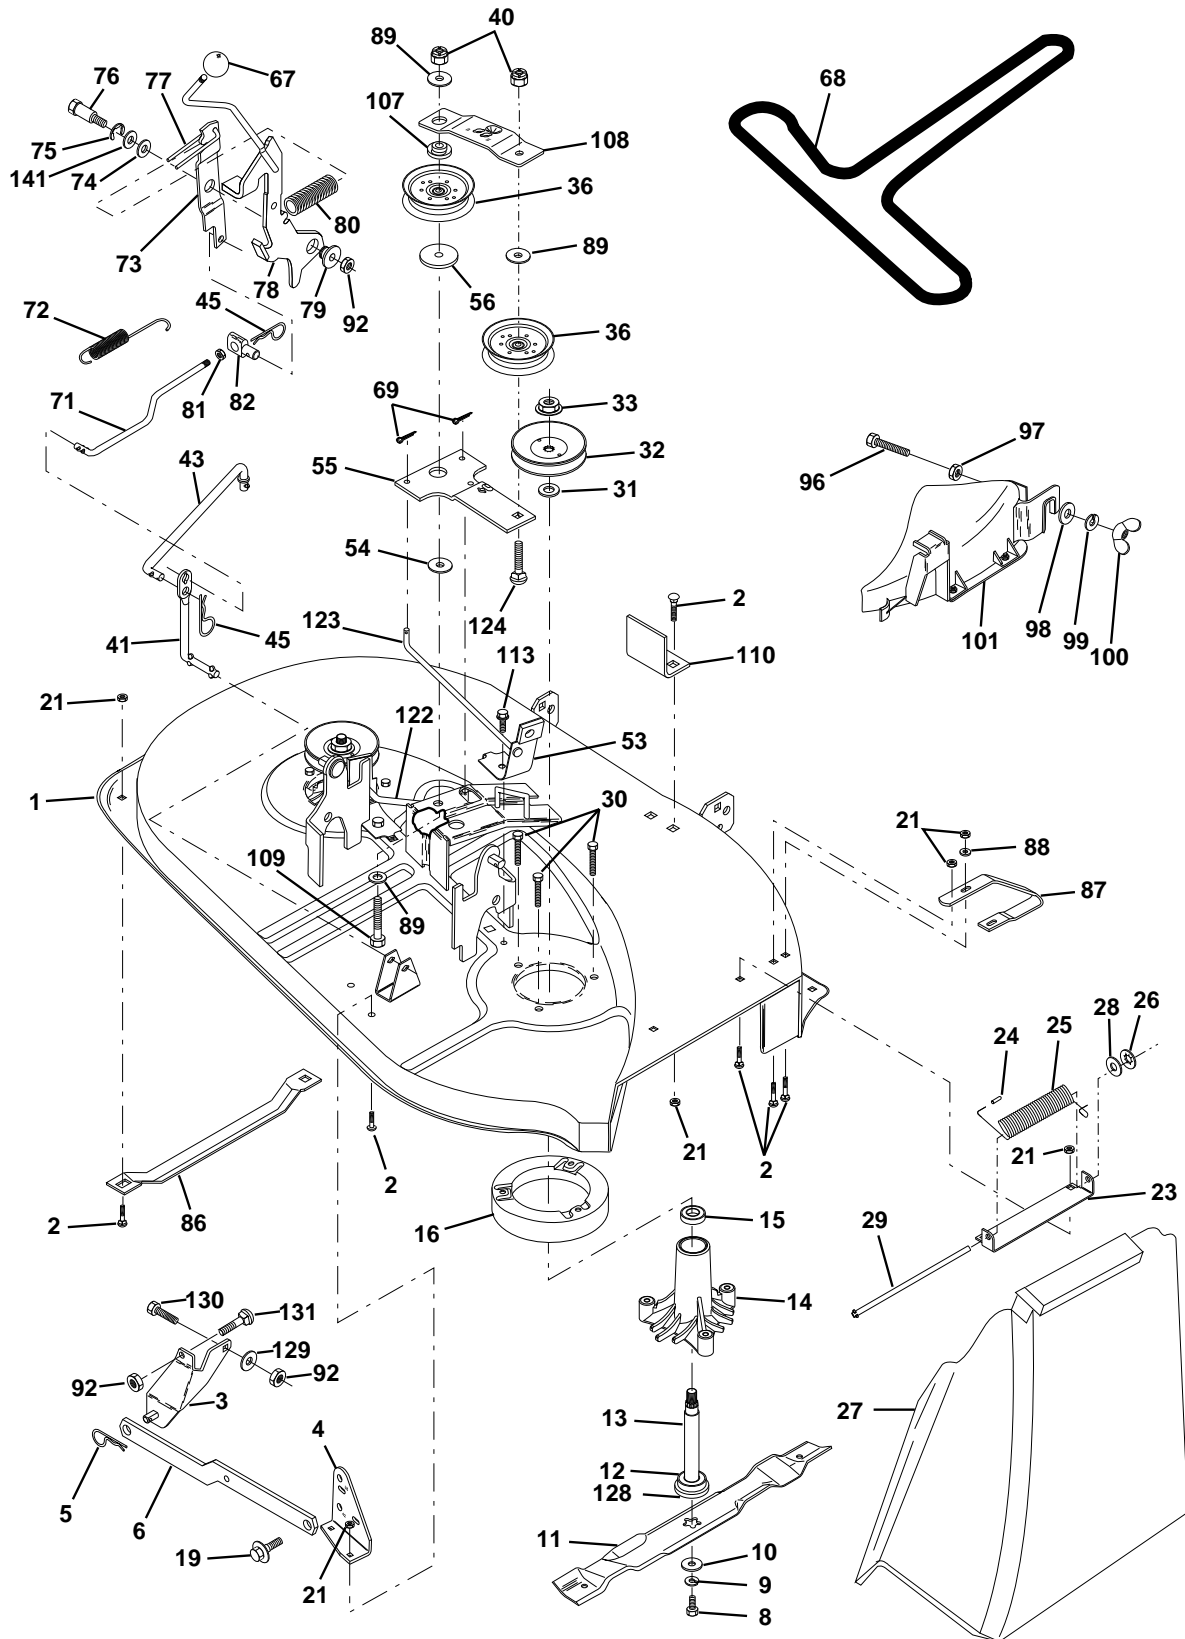

For Husqvarna Parts Call 606-678-9623 or 606-561-4983

REPAIR PARTS

TRACTOR - MODEL NO. LTH120 (954140003D), PRODUCT NO. 954 14 00-03

MOWER DECK

KEY NO.	PART NO.	DESCRIPTION	KEY NO.	PART NO.	DESCRIPTION
1	532142829	Deck Asm Weldment	73	532127847	Arm Clutch Secondary
2	872140506	Bolt Rdhd Sqnk 5/16-18unc X3/4	74	532121748	Washer 25/32 X 1-5/8 X 16 Ga
3	532138017	Bracket Asm Fr Sway Bar 38/42	75	812000029	Ring Klip #t5304-75
4	532138440	Bracket Asm Deck Sway Bar	76	532128903	Bolt Shoulder 3/8-16 Unc 1 44
5	532124670	Retainer Spring	77	532127845	Keeper Spring 4 000
6	532130832	Arm Suspension Rear	78	532160570	Arm Asm Clutch Primary
8	532850857	Bolt 3/8 - 24 X 1.25 Gr 8	79	532127498	Bushing 747 Od X 794 Lg Brass
9	810030600	Washer Lock Hvy 3/8	80	532153701	Spring Clutch Mower
10	532140296	Washer Hard Blade Mower Vented	81	873350600	Nut Hex Jam 3/8-16
11	532134148	Blade Mower Mulching 38"	82	532142028	Trunnion Adj 94
12	532129895	Bearing Ball #6024 (Mandrel)	86	532125074	Runner, LH
13	532137645	Shaft Asm W/lower Bearing	87	532128772	Runner, RH
14	532128774	Housing Mandrel Vented	88	819111216	Washer 11/32 x 3/4 x 16 Ga.
15	532110485	Bearing Ball Mandrel	89	819131612	Washer 13/32 x 1 x 12 Ga.
16	532140329	Stripper Mower Vented	92	873800600	Nut Lock Hex W/Ins 3/8-16 Unc
19	532132827	Bolt Shoulder	96	874930620	Bolt 3/8-16 x 1-1/4 Mulcher
21	873680500	Nut Crownlock 5/16-18 UNC	97	873930600	Nut Crownlock 3/8-16 UNC
23	532137607	Bracket Deflector Mower	98	819132016	Washer 13/32 x 1-1/4 x 16 Ga.
24	532105304	Cap Sleeve 80x 112 Blk Mower	99	810040600	Washer Lock Hvy Hlcl Spr 3/8
25	532123713	Spring Torsion Deflector 2 52	100	532135651	Nut Wing
26	532110452	Nut Push Phos & Oil	101	532132803	Cover Asm Mulching 38"
27	532106736	Shield Deflector	107	532133502	Spacer, Retainer
28	819111016	Washer 11/32 X 5/8 X 16 Ga	108	532133503	Stiffener, Idler Arm
29	532106735	Rod Hinge	109	874760640	Bolt, Hex Head 3/8-16 x 2-1/2
30	532157722	Screw Thdrol Rolling Washer Head	110	532142587	Upstop Deck Front 38"
31	532129963	Washer Spacer Mower Vented	113	817490512	Screw Thdrol 5/16-18 X 3/4
32	532153532	Pulley Mandrel	122	532131289	Rod, Brake, LH
33	532137266	Nut 9/16 Toplock Flng Oil Dip	123	532131288	Rod, Brake, RH
36	532131494	Pulley Idler Flat 3 060	124	872110614	Bolt, Carriage 3/8-16 x 1-3/4
40	873680600	Nut Crownlock 3/8-16 UNC	128	532153390	Washer Felt
41	532133551	Rod Pivot W/nibs	129	819131312	Washer 13/32 x 13/16 x 12 Ga.
43	532133504	Rod Clutch Secondary	130	874780616	Bolt, Fin Hex 3/8-16 UNC x 1 Gr. 5
45	532124788	Spring Retainer 1" Zinc/cad	131	872140608	Bolt, Rdhd Sqnk 3/8-16 x 1
53	532130840	Asm Brake	141	532124931	Washer Thrust .75 x 1.230
54	532133943	Washer Hardened	--	532130794	Mandrel Asm Service (Includes Key Nos. 8-10, 12-15, 31 and 33)
55	532133840	Arm Idler	--	532142820	Mower Deck Complete (Std. Deck - order separately mulcher plate components key nos. 96-101)
56	532122052	Spacer Retainer Pm Mower			
67	532162132	Knob Rd 7/16-14 Plstc Thds Blk			
68	532144200	V-Belt Mower			
69	876020312	Pin, Cotter 3/32 x 3/4			
71	532142427	Rod Clutch Primary 38/42			
72	532131870	Spring Return			