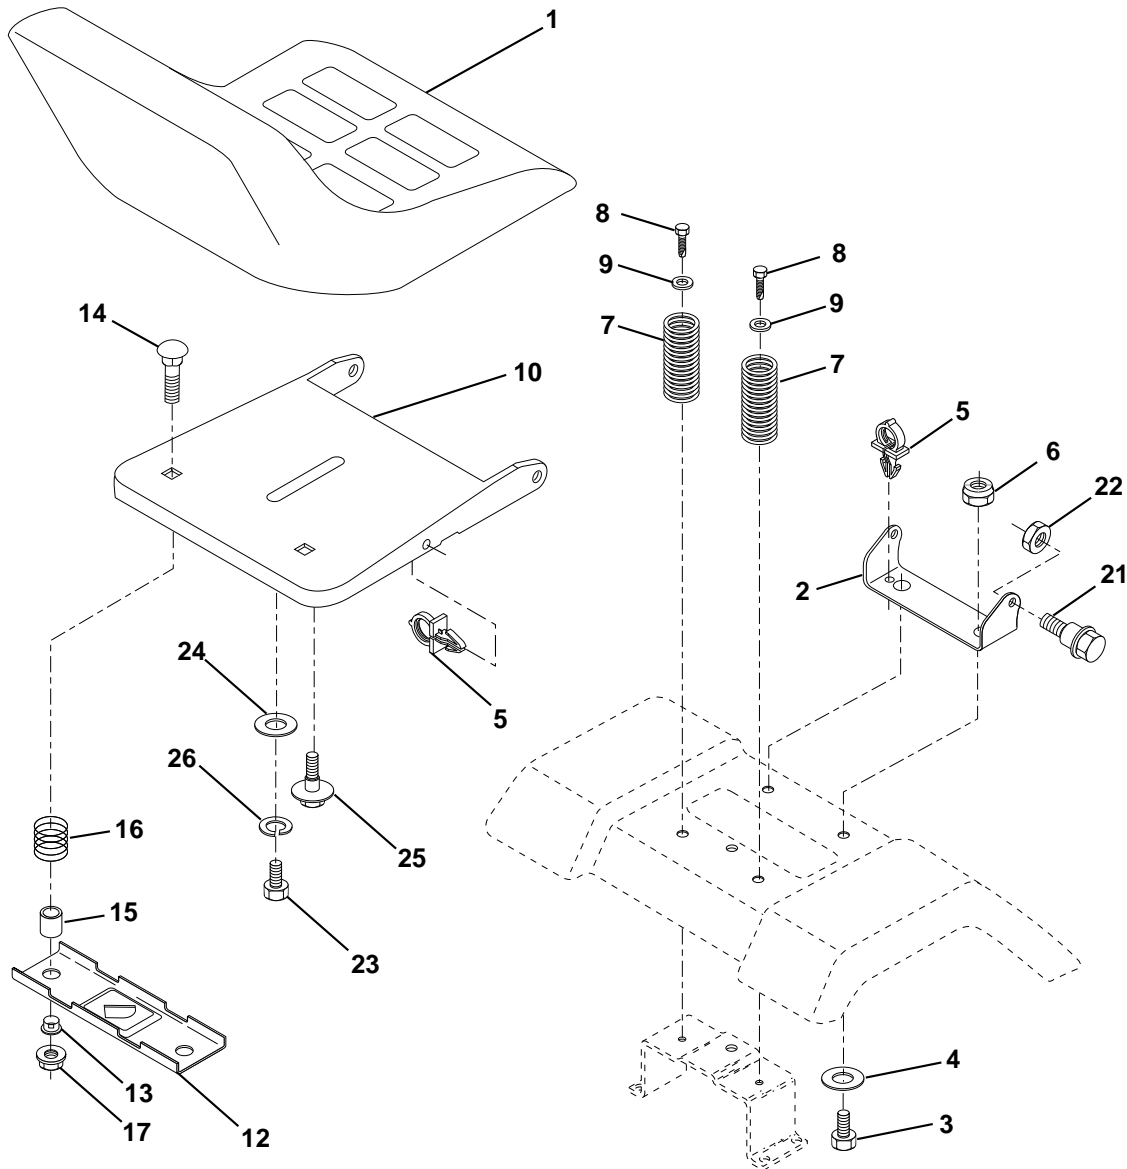

For Husqvarna Parts Call 606-678-9623 or 606-561-4983

REPAIR PARTS

TRACTOR - MODEL NO. LTH120 (954140003D), PRODUCT NO. 954 14 00-03
SEAT ASSEMBLY

KEY PART NO. NO.

DESCRIPTION

1	532140838	Seat
2	532140551	Bracket Pivot Seat 8 720
3	874760616	Bolt Fin Hex 3/8-16unc X 1
4	819131610	Washer 13/32 X 1 X 10 Ga
5	532145006	Clip Push-In
6	873800600	Nut Hex w/Ins. 3/8-16 Unc
7	532124181	Spring Seat Cprsn 2 250 Blk Zi
8	817490616	Screw Thdrol 3/8-16 X 1 Ty-tt
9	819131614	Washer 13/32 X 1 X 14 Ga.
10	532155925	Pan Seat
12	532121246	Bracket Mounting Switch
13	532121248	Bushing Snap Blk Nyl 50 Id

KEY PART NO. NO.

DESCRIPTION

14	872050412	Bolt Rdhd Sqnk 1/4-20x1-1/2
15	532134300	Spacer Split 28x 96 Yel Zinc
16	532121250	Spring Cprsn 1 27 Blk Pnt
17	532123976	Nut Lock 1/4 Lge Flg Gr 5 Zinc
21	532153236	Bolt Shoulder 5/16-18 Unc
22	873800500	Nut Hex Lock W/Ins 5/16-18
23	874780814	Bolt, Hex Head, Fin 1/2-13 x 7/8 Grade 5
24	819171912	Washer 17/32 X 1-3/16 X 12 Ga.
25	532127018	Bolt Shoulder 5/16-18 X 62
26	810040800	Washer Lock

NOTE: All component dimensions given in U.S. inches.
1 inch = 25.4 mm