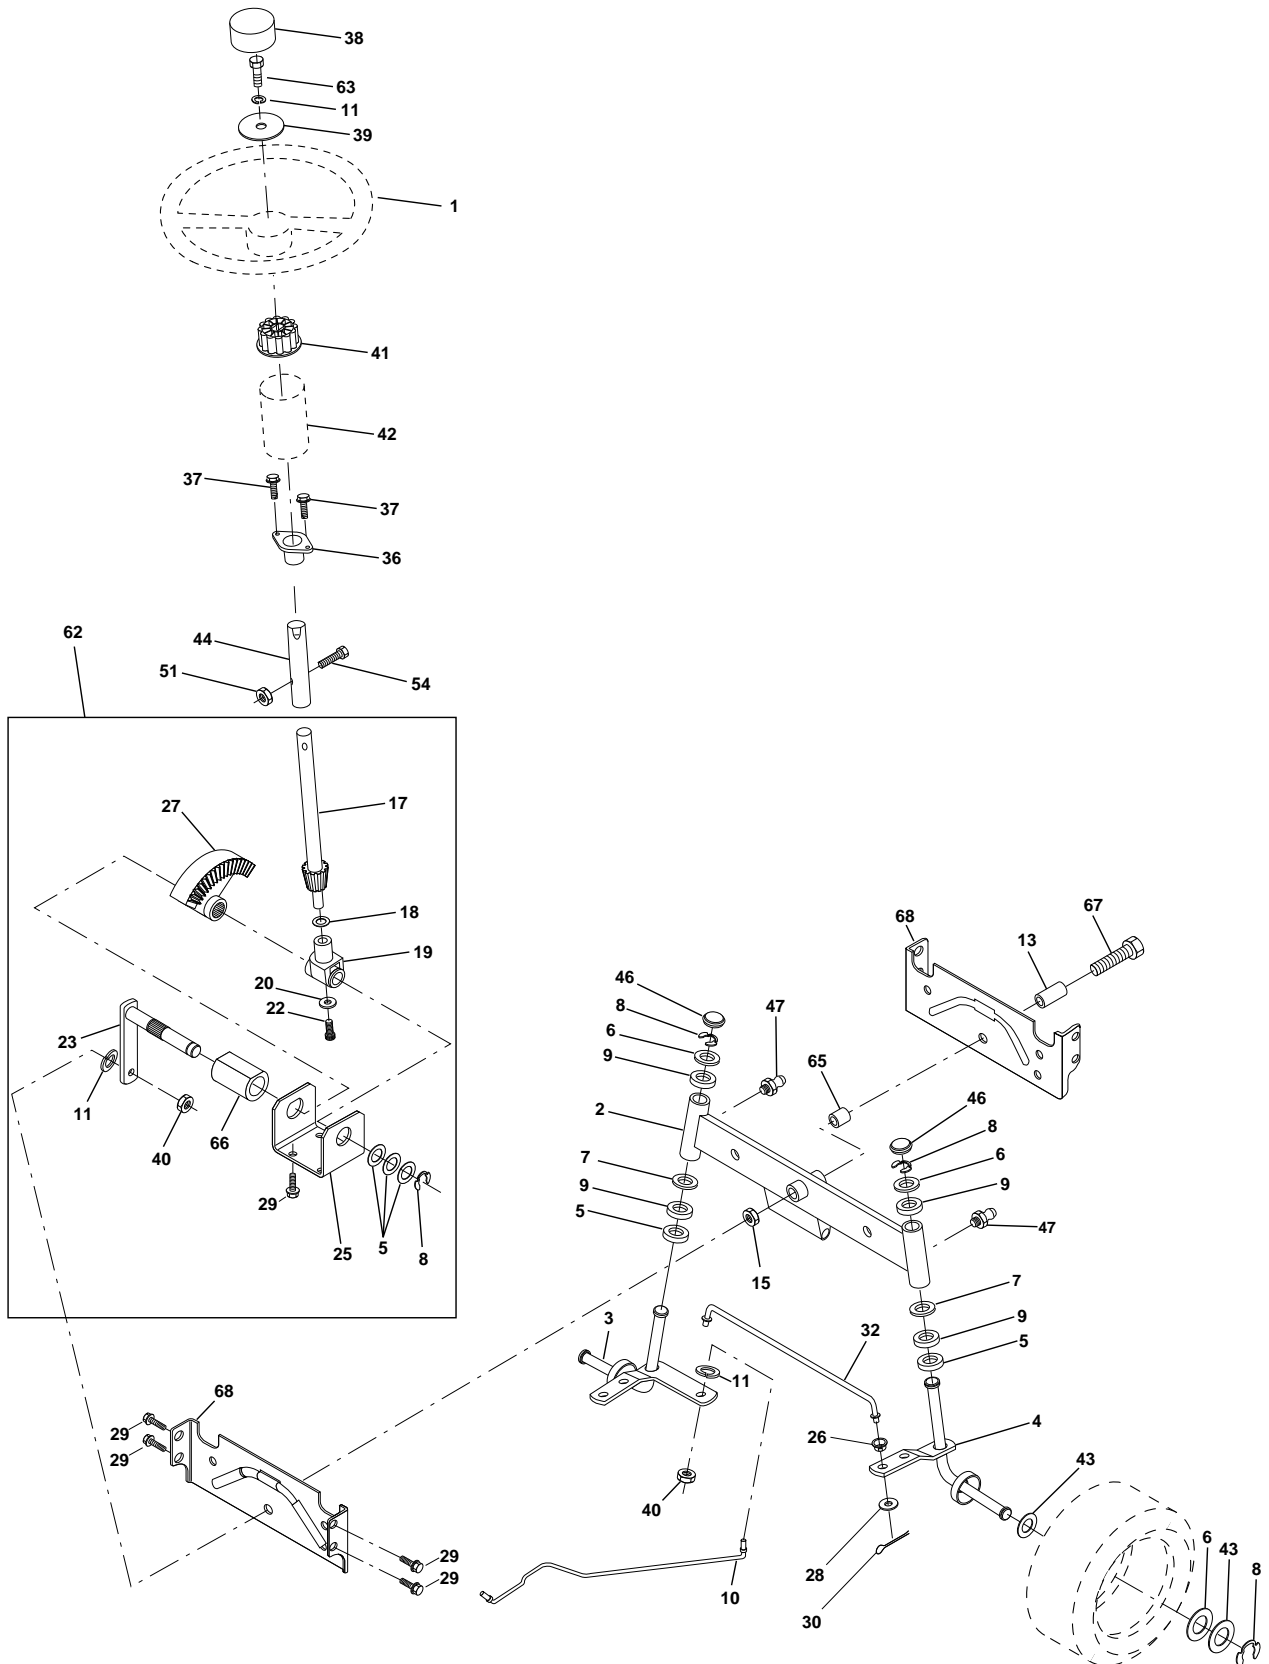

For Husqvarna Parts Call 606-678-9623 or 606-561-4983 REPAIR PARTS

TRACTOR - MODEL NO. LTH120 (954140003D), PRODUCT NO. 954 14 00-03

STEERING ASSEMBLY

For Husqvarna Parts Call 606-678-9623 or 606-561-4983

REPAIR PARTS

TRACTOR - MODEL NO. LTH120 (954140003D), PRODUCT NO. 954 14 00-03

STEERING ASSEMBLY

KEY NO.	PART NO.	DESCRIPTION
1	532124415	Wheel Steering
2	532154427	Axle Asm STMP Dropped STL
3	532156483	Spindle Asm LH
4	532157473	Spindle Asm RH
5	532124931	Bearing Race Thrust Harden
6	532121748	Washer 25/32 X 1-5/8 X 16 Ga
7	819272016	Washer 27/32 X 1-1/4 X 16 Ga
8	812000029	Ring Klip #t5304-75
9	532124937	Bearing Col Strg Blk
10	532156438	Link Drag Extended Stamp
11	810040600	Washer Lock Hvy Hlcl Spr 3/8
13	532154779	Bearing Axle STLT/GT
15	873901000	Nut Lock Flange 5/8-11 Unc
17	532156546	Shaft Asm Strg
18	532057079	Washer Thrust 515x 750x 033
19	532124035	Support Shaft
20	532126684	Washer Shim 1/4 X 5/8 X 062
22	871200410	Screw Hex Socket 1/4-20 x 5/8
23	532127501	Shaft Asm Pittman
25	532154406	Bracket Steering
26	532126847	Bushing Link Drag Blk LR
27	532136874	Gear Sector
28	819131416	Washer 13/32 X 7/8 X 16 Ga
29	817490612	Screw Thdrol 3/8-16x3/4 Ty-tt
30	876020412	Pin Cotter 1/8 X 3/4 Cad
32	532130465	Rod Tie Wire Form 19 75 Mech
36	532155099	Bushing Strg
37	532152927	Screw
38	532124416	Insert Cap Strg Wh Au
39	819133808	Washer 13/32 X 2-3/8 X 8 Ga
40	532124701	Lock nut
41	532100711	Adaptor Wheel Strg
42	532155092	Boot Steering Shaft
43	532121749	Washer 25/32 X 1 1/4 X 16 Ga
44	532153720	Extension Steering Shaft LR/LT
46	532121232	Cap Spindle Fr Top Blk
47	532124836	Fitting Grease
51	873800500	Nut Lock Hex w/Ins 5/16-18
54	874780520	Bolt Fin Hex 5/16-18 Unc x 1-1/4
62	532156594	Kit, Steering Assembly Svc
63	874780616	Bolt Fin Hex 3/8-16unc x 1 Gr. 5
65	532154780	Spacer Axle
66	532154404	Bearing Arm Pittman
67	874781044	Bolt, Fin Hex 5/8-11 UNC x 2-3/4
68	532154429	Axle, Brace

NOTE: All component dimensions given in U.S. inches.
1 inch = 25.4 mm.