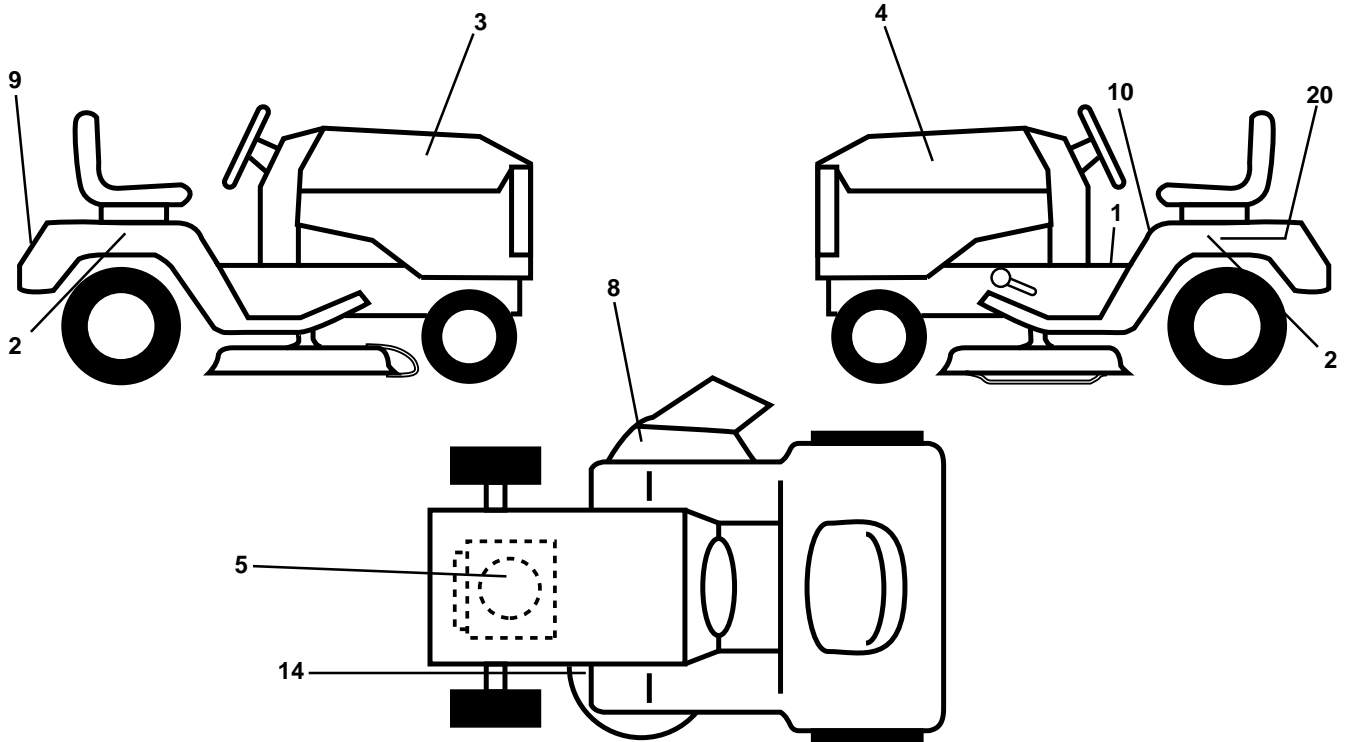

For Husqvarna Parts Call 606-678-9623 or 606-561-4983

REPAIR PARTS

TRACTOR - MODEL NO. LTH120 (954140003D), PRODUCT NO. 954 14 00-03

DECALS

KEY NO.	PART NO.	DESCRIPTION
1	532157032	Decal Oper. Step Thru Eng/Fr
2	532157007	Decal Fender Auto Husq Radius
3	532157193	Decal Hood RH
4	532157195	Decal Hood LH
5	532165285	Decal HP Engine
8	532137259	Decal Warning
9	532150617	Decal Fender Husq
10	532157140	Decal Fender Danger Eng/Fr
14	532136832	Decal V-Belt Schematic
20	532145005	Decal Bat Dan/Psn
--	532154515	Pad Footrest LH STLT

KEY NO.	PART NO.	DESCRIPTION
--	532154516	Pad Footrest RH STLT
--	532138311	Decal Handle Lft Height Adjust
--	532142341	Decal Drawbar Cntrl Mvt Hyd
--	532165356	Manual Owner's (English)
--	532165357	Manual Owner's (French)

Available accessories not included with tractor:

--	MK380	Mulcher Kit with Blades
--	C38	Grass Catcher