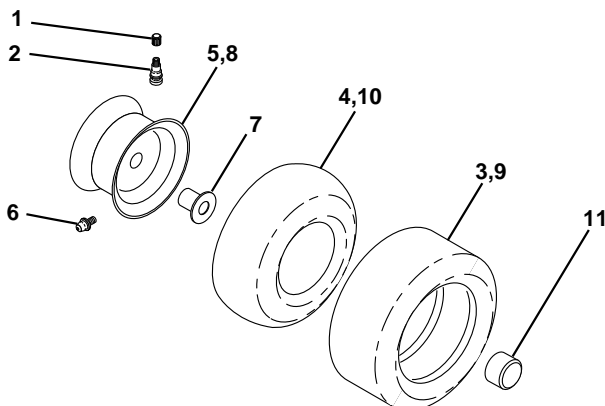

WHEELS & TIRES

KEY NO.	PART NO.	DESCRIPTION
1	532059192	Cap Valve Tire
2	532065139	Stem Valve
3	532106222	Tire F Ts 15 X 6 0 - 6 Service
4	532059904	Tube Front (Service Item Only)
5	532138336	Rim Asm 6"front Silver Service
6	532124957	Fitting Grease (Front Wheel Only)
7	532124959	Bearing Flange (Front Wheel Only)
8	532138337	Rim Asm 8"rear Silver Service
9	532124635	Tire R Ts 18x8 5-8 C Service
10	532124926	Tube Rear (Service Item Only)
11	532104757	Cap Axle Blk 1 50 X 1 00
--	532144334	Sealant, Tire (10 oz. Tube)

NOTE: All component dimensions given in U.S. inches
1 inch = 25.4 mm