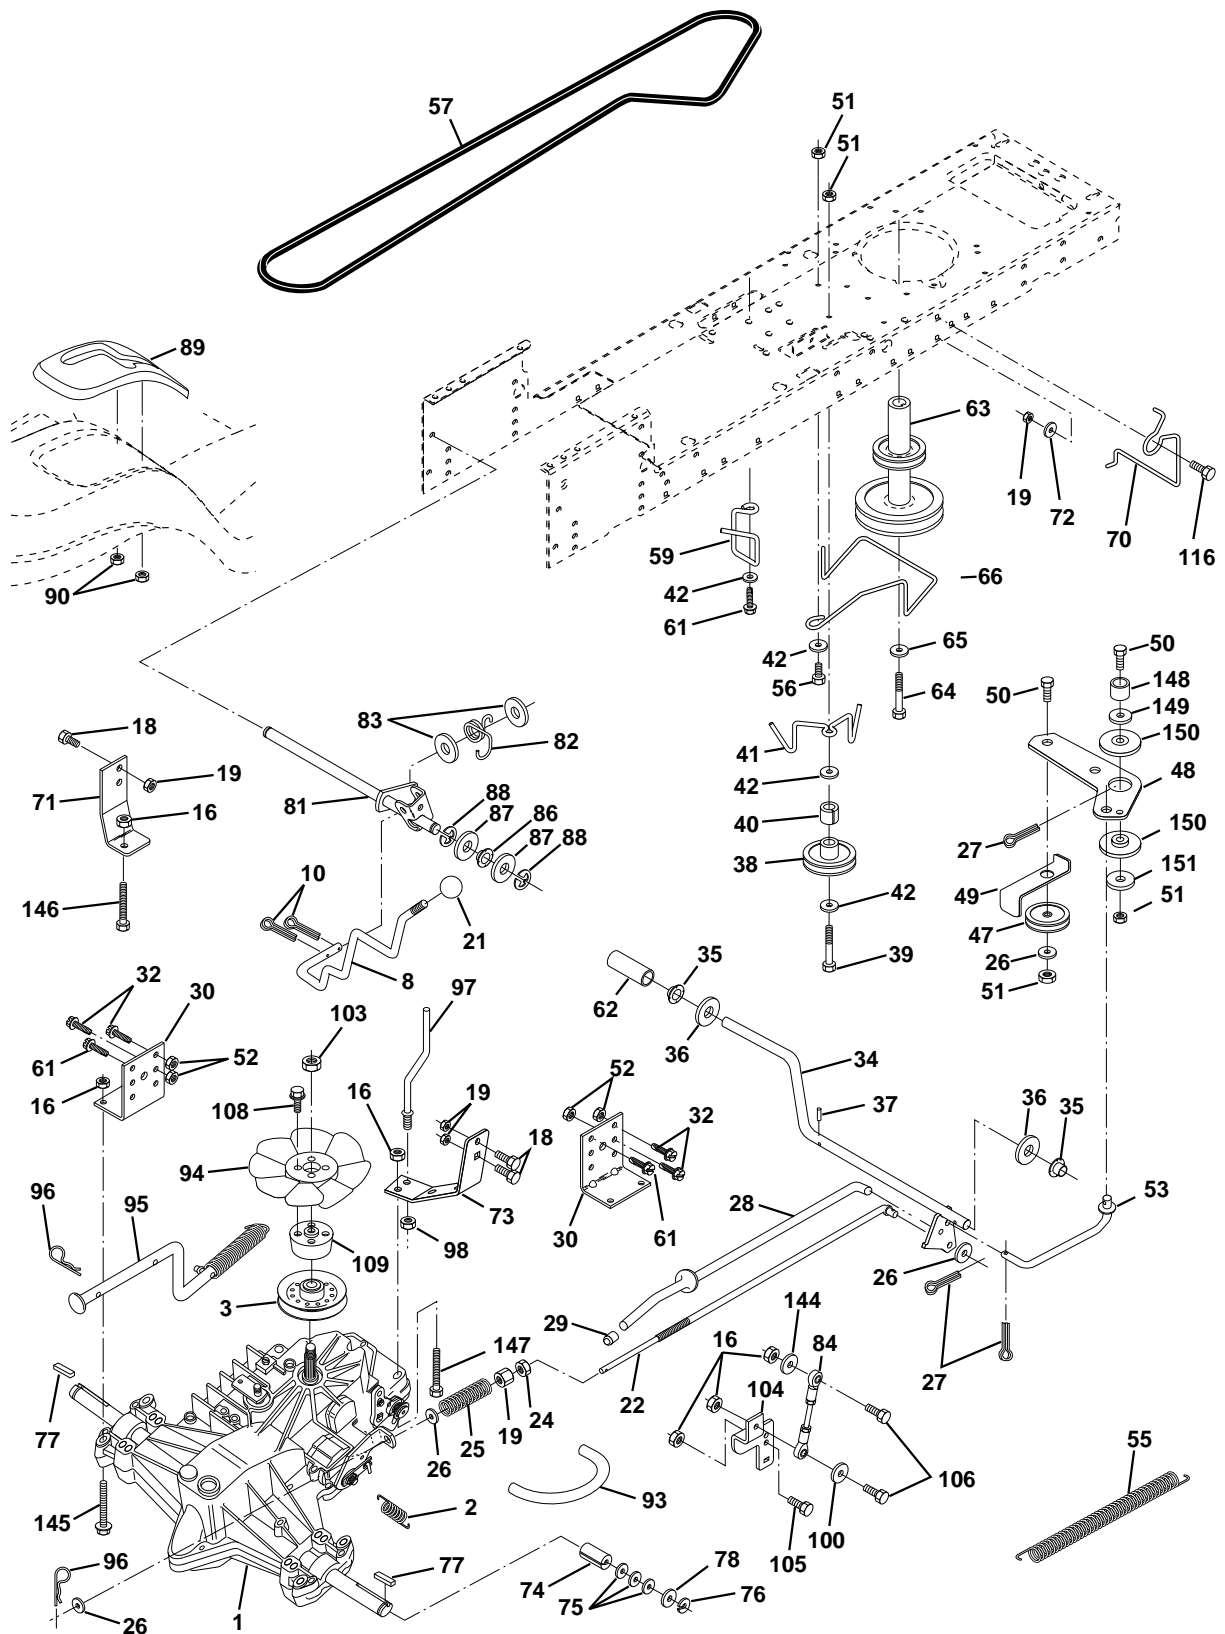

For Husqvarna Parts Call 606-678-9623 or 606-561-4983 REPAIR PARTS

TRACTOR - MODEL NO. LTH120 (954140003D), PRODUCT NO. 954 14 00-03
DRIVE

For Husqvarna Parts Call 606-678-9623 or 606-561-4983

REPAIR PARTS

TRACTOR - MODEL NO. LTH120 (954140003D), PRODUCT NO. 954 14 00-03

DRIVE

KEY NO.	PART NO.	DESCRIPTION	KEY NO.	PART NO.	DESCRIPTION
1	532140607	Transaxle (See Breakdown) Hydro Gear, Model No. 319-0500	65	810040700	Washer
2	532142431	Spring, Return, Brake	66	532154778	Keeper Belt Engine Hydro
3	532144698	Pulley, Transaxle	70	532134683	Guide Belt Mower Drive RH
8	532154792	Rod Shift Fender STLT	71	532141417	Strap Torque Lh Hydro
10	876020416	Pin Cotter 1/8 x 1 CAD	72	819132012	Washer 13/32 x 1-1/4 x 12 Ga.
16	873800500	Nut Lock Hex W/Ins. 5/16-18 Unc P	73	532141418	Strap Torque Rh Hydro
18	874780616	Bolt Fin Hex 3/8-16 Unc x 1 Gr. 5	74	532121199	Spacer, Split
19	873800600	Nut Lock Hex W/Wsh 3/8-16 Unc	75	532121749	Washer 25/32 x 1-1/4 x 16 Gauge
21	532121274	Knob, Duckhead 1/2-13	76	812000001	E-Ring
22	532145627	Rod, Brake Hydro	77	532123583	Key, Square
24	873350600	Nut	78	532121748	Washer 25/32 x 1-5/8 x 16 Gauge
25	532106888	Spring, Brake Rod	81	532156048	Shaft Asm. Cross Hydro
26	819131316	Washer	82	532123782	Spring Torsion T/A
27	876020412	Pin Cotter 1/8 x 3/4 CAD.	83	819171216	Washer 17/32 x 3/4 x 16 Ga.
28	532145204	Rod, Parking Brake	84	532141423	Rod, Tie Hydro
29	532071673	Cap, Parking Brake	86	532157480	Bushing
30	532130807	Bracket, Transaxle	87	819212016	Washer 21/32 x 1-1/4 x 16 Ga.
32	874760512	Bolt Hex Hd 5/16-18 Unc x 3/4	88	812000008	Ring Klip #5304-62
34	532155071	Shaft, Foot Pedal	89	532158388	Console, Shift
35	532120183	Bearing, Nylon	90	532124346	Nut, Self-Thd Wsh-hd 1/4 Zinc
36	819211616	Washer	93	532142564	Line Fuel Hydro 4"
37	532124963	Pin, Roll	94	532140462	Fan, Hydro 7"
38	532123674	Pulley, Idler, Flat	95	532144643	Control Asm Bypass Hydro
39	874760644	Bolt	96	532124788	Retainer Spring 1" Zinc/Cad
40	532124965	Spacer, Split	97	532144201	Keeper Belt Rh Hydro
41	532154777	Keeper, Belt Idler	98	873510600	Nut Keps Hex 3/8-16 Unc
42	819131312	Washer 13/32 x 13/16 x 12 Gauge	100	819111216	Washer 11/32 x 3/4 x 16 Ga.
47	532127783	Pulley, Idler, V-Groove	103	873940800	Nut Nylon Insert 1/2-20 Unf.
48	532154407	Bellcrank Clutch Grnd Prv STL	104	532141421	Arm, Control Hydro
49	532123205	Retainer, Belt	105	871070516	Screw Cap Hex 5/16 x 18 x 1
50	874760624	Bolt	106	874780520	Bolt Fin Hex 5/16-18 Unc x 1-1/4
51	873680600	Nut	108	817541026	Screw Hex Wh Hd #10-24 x
52	873680500	Nut Crownlock 5/16-18	109	532145098	Adaptor Fan Hydro LT Hyd Alum
53	532105710	Link, Clutch	116	872110610	Bolt Rdhd Sq. Neck 3/8-16 x 1.25
55	532105709	Spring, Return, Clutch	144	819111016	Washer 11/32 x 5/8 x 16 Ga.
56	874760620	Bolt Fin Hex 3/8-16 UNC x 1-1/4	145	874490540	Bolt Hex Flghd 5/16-18 x Gr. 5
57	532141416	V-Belt, Ground Drive	146	874490536	Bolt Hex Flghd 5/16-18 x 2-1/4
59	532140312	Keeper, Center Span	147	874490524	Bolt hex Flghd 5/16-18 x 1-1/2
61	817490612	Screw Thdrol. 3/8-16 x 3/4 Ty. TT	148	532159103	Spacer
62	532124872	Cover, Pedal	149	532122052	Spacer Retainer PM Mower
63	532140186	Pulley, Engine	150	532150935	Bushing Nylon Collered
64	871170764	Bolt Hex 7/16-20 x 4 Gr 5	151	819133210	Washer 13/32 x 2 x 10 Ga.

NOTE: All component dimensions give in U.S. inches.
1 inch = 25.4 mm.