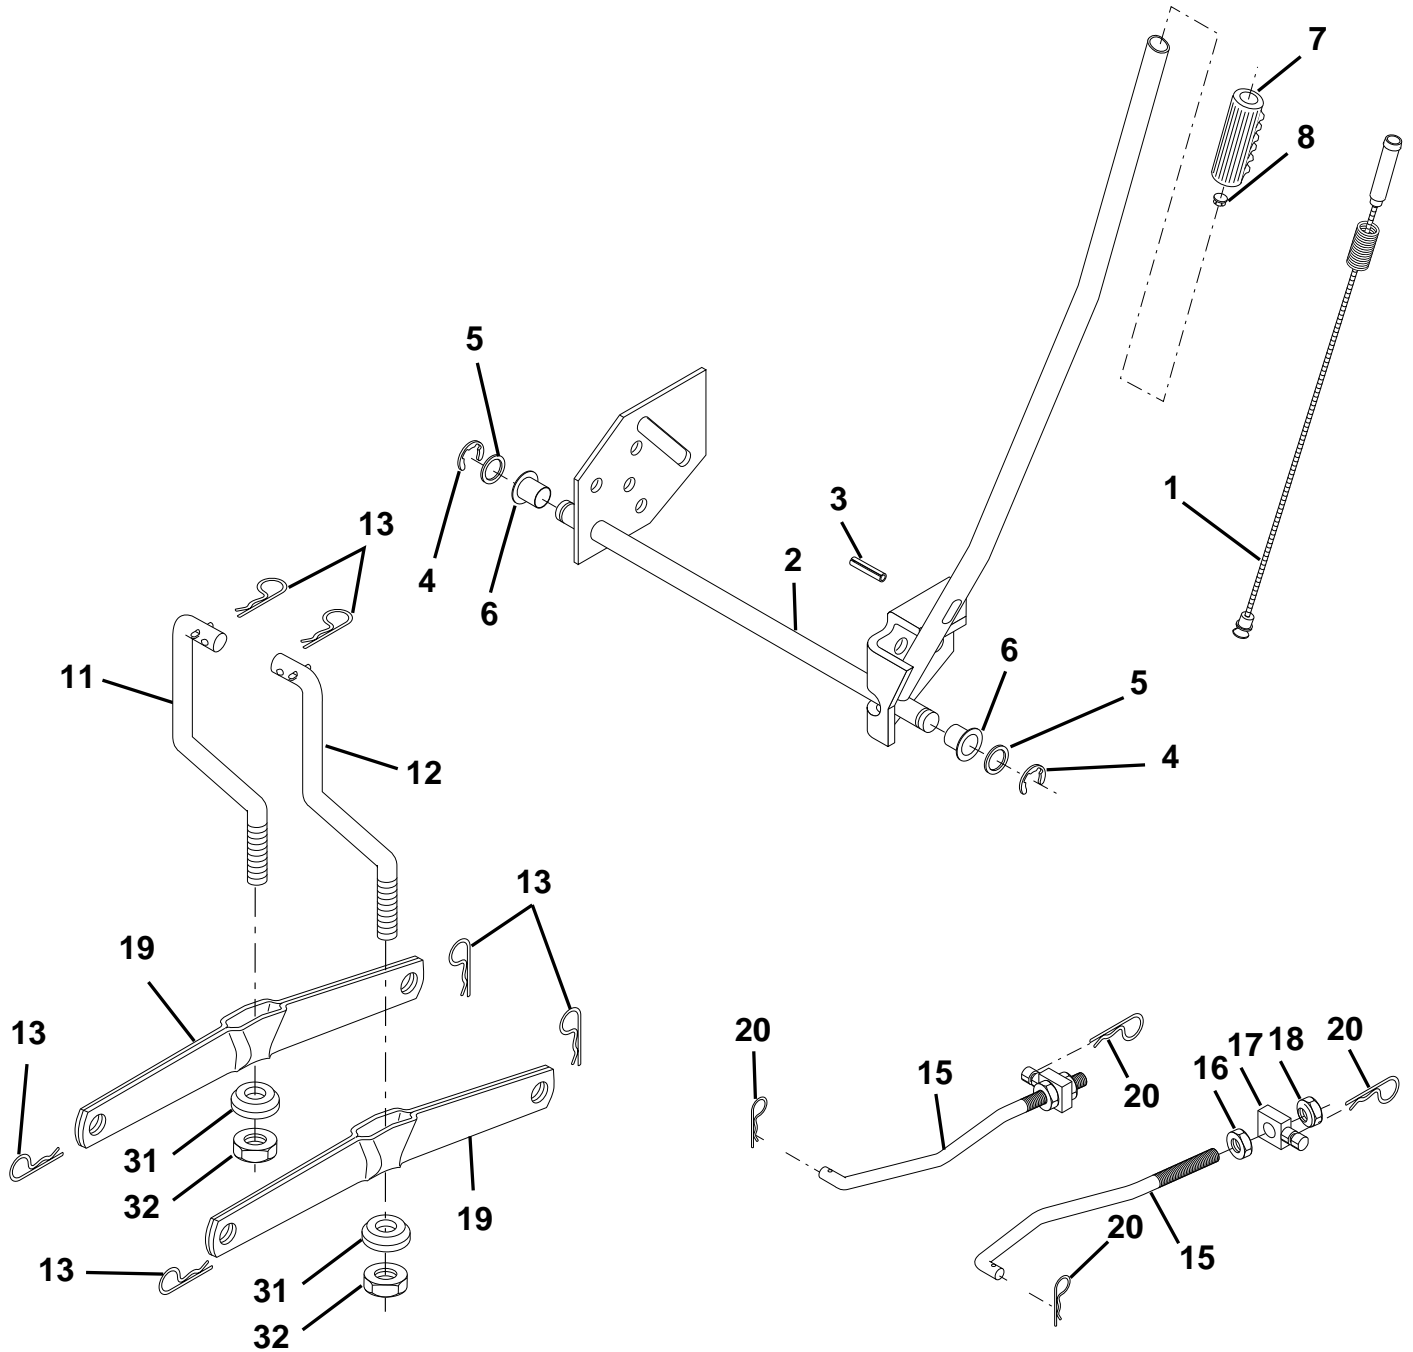

For Husqvarna Parts Call 606-678-9623 or 606-561-4983
REPAIR PARTS

TRACTOR - MODEL NO. LTH120 (954140003D), PRODUCT NO. 954 14 00-03
MOWER LIFT

For Husqvarna Parts Call 606-678-9623 or 606-561-4983

REPAIR PARTS

TRACTOR - MODEL NO. LTH120 (954140003D), PRODUCT NO. 954 14 00-03
MOWER LIFT

KEY NO.	PART NO.	DESCRIPTION
1	532159460	Wire Asm Inner W/plunger LT
2	532159471	Shaft Asm Lift
3	532105767	Pin Groove
4	812000002	E Ring #5133-62
5	819211621	Washer PLTD 21/32 X 1 X 21ga
6	532120183	Bearing Nylon Blk 629 Id
7	532109413	Grip Handle Bicycle
8	532124526	Button Plunger Black
11	532139865	Link Lift LH
12	532139866	Link Lift RH
13	532124670	Retainer Spring
15	532127218	Link Front
16	873350800	Nut Jam Hex 1/2-13 Unc
17	532130171	Trunnion Blk Zinc
18	873680800	Nut Crownlock 1/2-13 Unc
19	532139868	Arm Suspension Rear
20	532163552	Spring, Retainer
31	532140302	Bearing Pvt. Lift Spherical
32	873540600	Nut Crownlock 3/8-24

NOTE: All component dimensions given in U.S. inches
1 inch = 25.4 mm