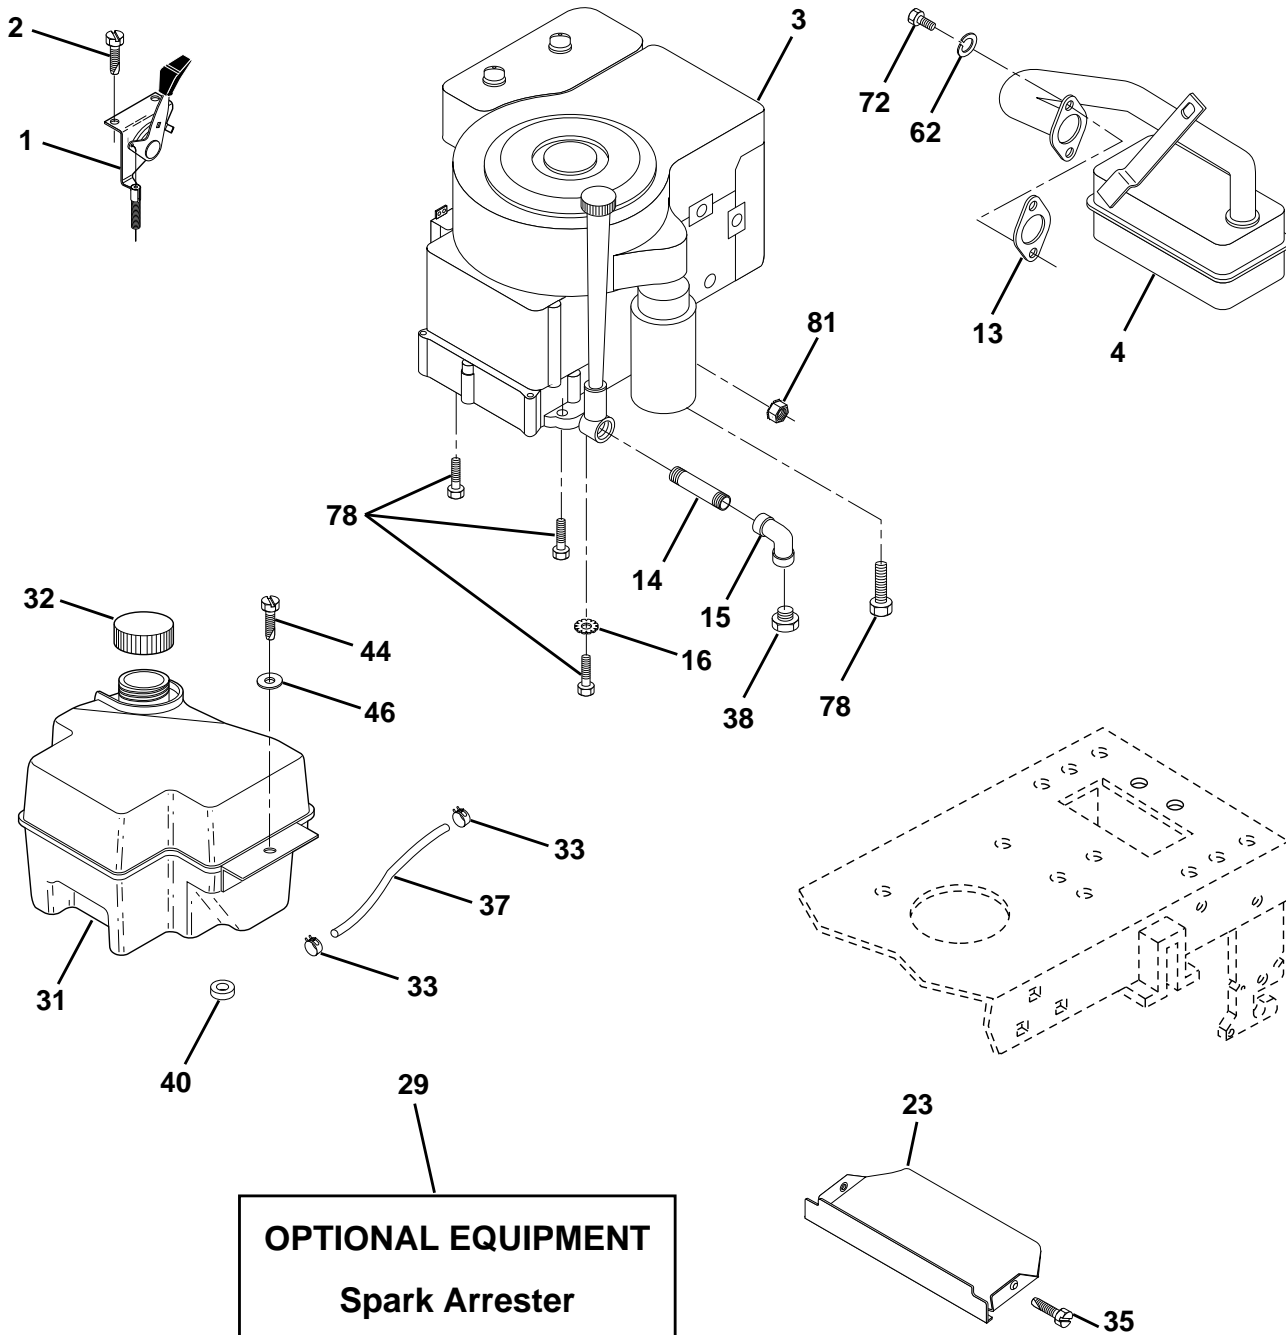

For Husqvarna Parts Call 606-678-9623 or 606-561-4983 REPAIR PARTS

TRACTOR - MODEL NO. LTH120 (954140003D), PRODUCT NO. 954 14 00-03
ENGINE

For Husqvarna Parts Call 606-678-9623 or 606-561-4983

REPAIR PARTS

TRACTOR - MODEL NO. LTH120 (954140003D), PRODUCT NO. 954 14 00-03
ENGINE

KEY NO.	PART NO.	DESCRIPTION
1	532140310	Control Th/ch 23 5 LH Flag
2	817720410	Screw Hex Thd Cut 1/4-20x5/8 T
3	-----	Engine, Briggs 289707
4	532137348	Muffler LT B&S 12/12.5/13HP
13	532272293	Gasket Eng 1 313 Id Tin Plated
14	813280324	Nipple Pipe 3/8 Npt X 3"
15	813200300	Elbow Std 90 Degree 3/8-18 Npt
16	811050600	Washer Lock Ext Tooth 3/8
23	532159880	shield Brn/Dbr Guard
29	532137180	Kit Spark Arrestor (Flat Scrn)
31	532161911	Tank Fuel Front 2 00
32	532140527	Cap Asm Fuel W/sym Vented
33	532123487	Clamp Hose Black
35	817490512	Screw
37	532137040	Line Fuel 20"
38	-----	Plug Oil Drain (Order From Engine Manufacturer)
40	532124028	Bushing Snap Nyl Blk Fuel Line
44	817490412	Screw Hexwsh Thdrol 1/4-20x3/4
46	819091416	Washer 9/32 X 7/8 X 16 Ga
62	810040500	Washer Lock Hvy Hlcl Spr 5/16
72	871070512	Screw Hexhd Cap 5/16-18x 3/4
78	817490620	Screw Thdrol 3/8-16x1-1/4 TYTT
81	532128861	Nut Flange 1/4-20 Starter Nut

NOTE: All component dimensions given in U.S. inches
1 inch = 25.4 mm