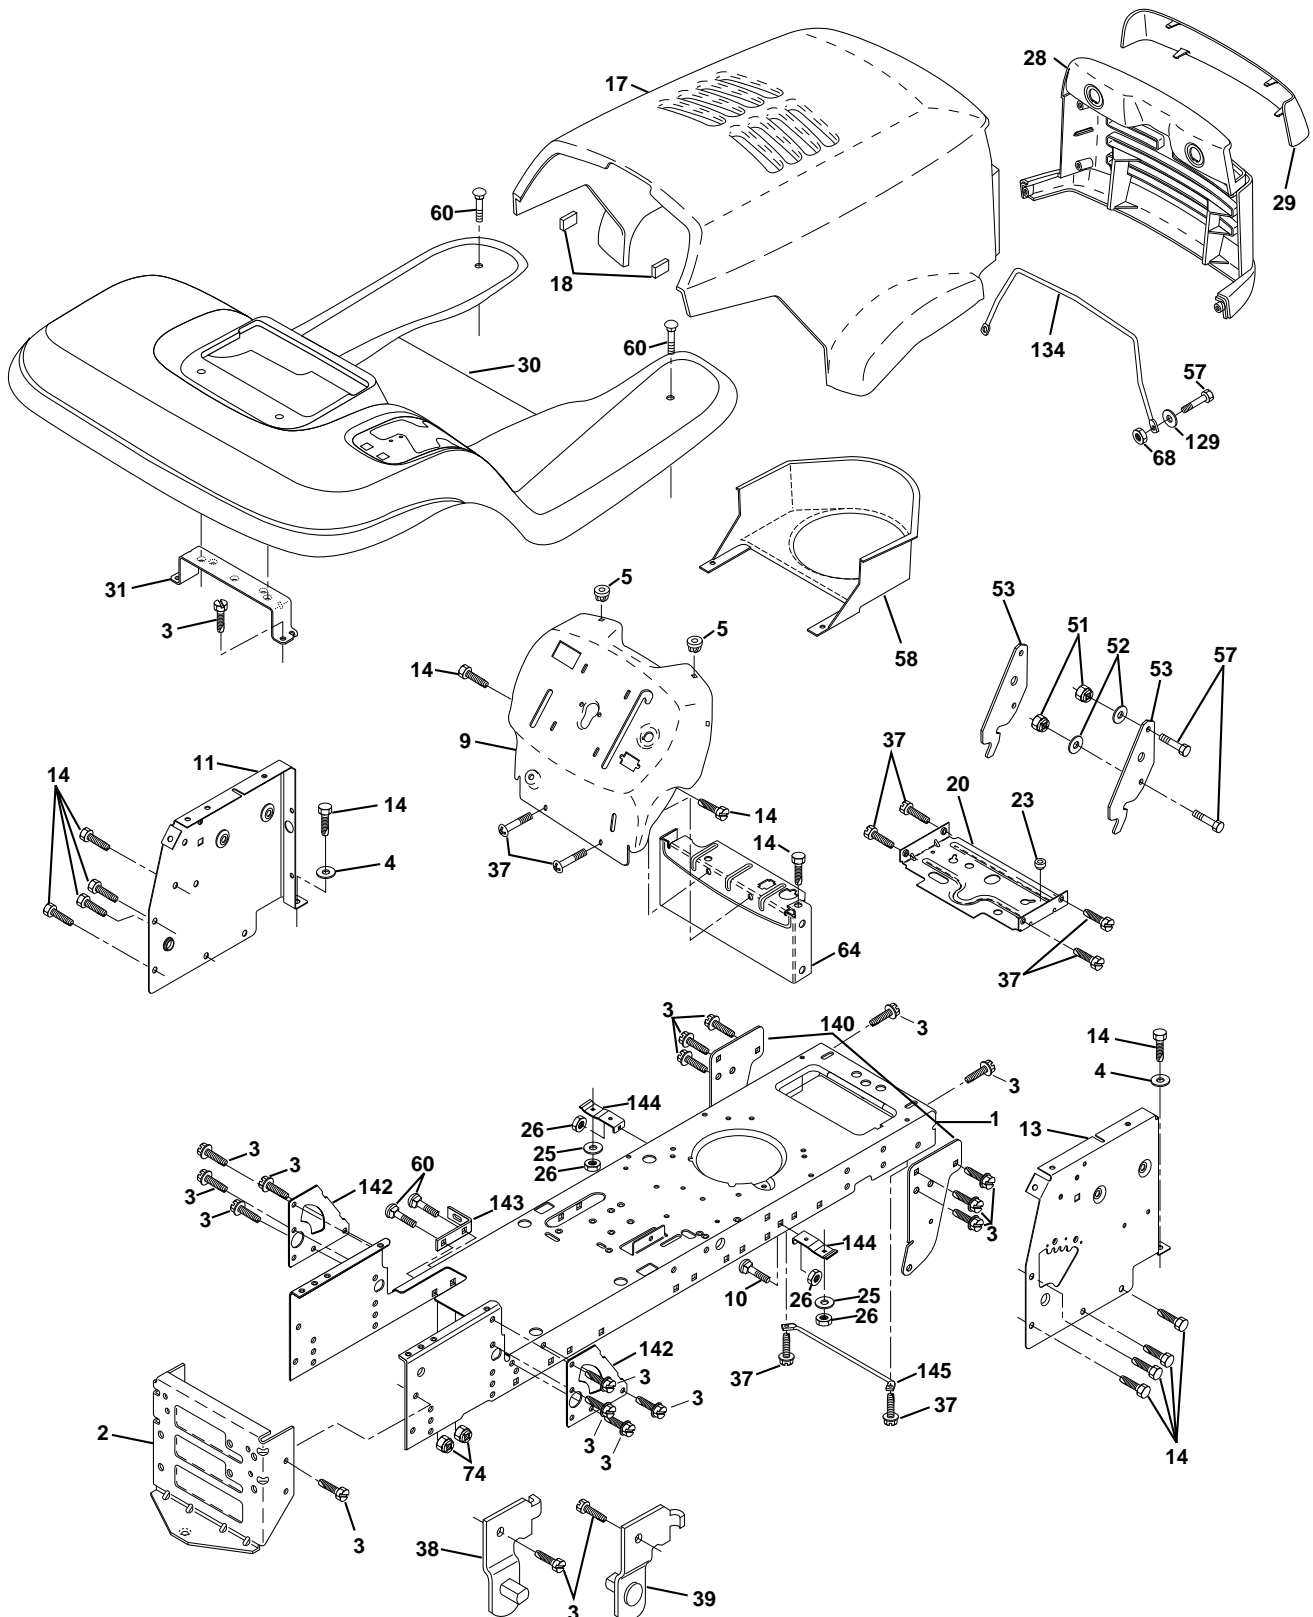

For Husqvarna Parts Call 606-678-9623 or 606-561-4983

REPAIR PARTS

TRACTOR - MODEL NO. LTH120 (954140003D), PRODUCT NO. 954 14 00-03
CHASSIS AND ENCLOSURES

For Husqvarna Parts Call 606-678-9623 or 606-561-4983

REPAIR PARTS

TRACTOR - MODEL NO. LTH120 (954140003D), PRODUCT NO. 954 14 00-03
CHASSIS AND ENCLOSURES

KEY NO.	PART NO.	DESCRIPTION
1	532160392	Chassis Weldment
2	532140356	Drawbar, Stretch
3	817490612	Screw Thdrol 3/8-16x3/4 Ty-tt
4	819131216	Washer 13/32 x 3/4 x 16 Ga.
5	532155272	Bumper Hood/Dash
9	532162742	Dash P/L M, N/AMM N/HM
10	872140608	Bolt Carriage 3/8-16 x 1
11	532155927	Panel Dash Lh
13	532157262	Panel Dash Rh
14	817490608	Screw Thdrol 3/8-16x1/2 Ty-tt
17	532165378	Hood LT/PL Husqvarna
18	532126938	Bumper Hood
20	532156437	Plate Mtg Battery Fuel Tank Fr
23	532124028	Bushing
25	819131312	Washer 13/32 X 13/16 X 12 Ga
26	873800600	Nut Lock Hex W/Ins 3/8-16 Unc
28	532165379	Grille LT/PL Husqvarna
29	532165380	Lens LT/PL Husqvarna
30	532156489	Fender Footrest STLT Pnt
31	532139976	Bracket Support Fender
37	817490508	Screw Thdrol 6/16-18 x 1/2 TYT
38	532139886	Bracket, Asm. Pivot, L.H., Mower Rear
39	532139887	Bracket, Asm. Pivot, R.H., Mower Rear
51	873800400	Nut Lock Hex W/Ins 1/4-20
52	819091416	Washer 9/32 x 7/8 x 16 Ga.
53	532150067	Bracket Pnt. Pick off LT/PL Husqvarna
57	874780412	Bolt Hex 1/4-20 x 3/4
58	532150127	Air Duct Engine P/L
60	872140606	Bolt Rdhd Sqnk 3/8-16unc x 3/4
64	532154798	Dash Lower STLT
68	873510400	Nut Keps Hex 1/4-20unc
74	873680600	Nut Crownlock 3/8-16 UNC
129	819091016	Washer 9/32 x 5/8 x 16 Ga.
134	532160219	Rod Support Hood LT/PL Husq.
140	532158418	Bracket Suspension Front
142	532156095	Plate Reinforcement STLT
143	532154966	Bracket Swaybar Chassis
144	532154207	Bracket Pnt Footrest STLT
145	532156524	Rod Pivot Chassis/Hood
--	532005479	Plug Button

NOTE: All component dimensions given in U.S. inches
1 inch = 25.4 mm