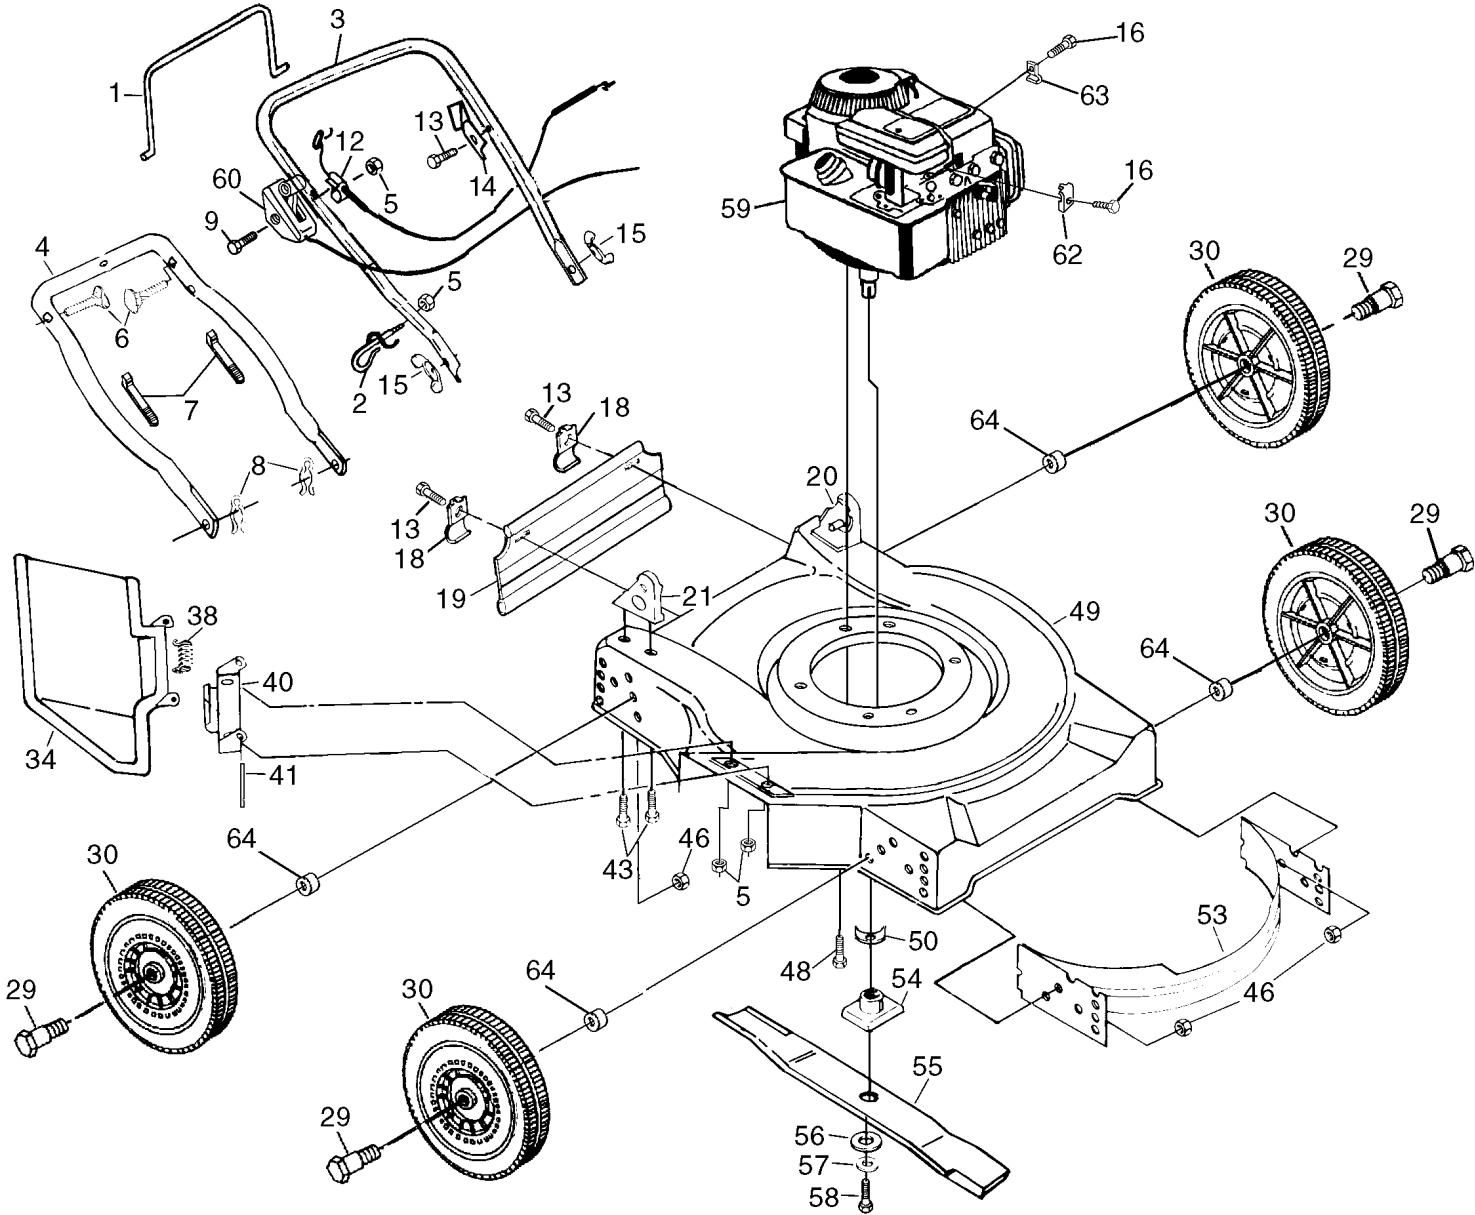

REPAIR PARTS

ROTARY LAWN MOWER MODEL NO. 50DK (954140068A)

16

REPAIR PARTS

ROTARY LAWN MOWER MODEL NO. 50DK (954140068A)

KEY NO.	PART NO.	DESCRIPTION
1	532086902	Control Bar
2	532132001	Rope Guide
3	532155978	Upper Handle
4	532157082	Lower Handle
5	532063601	Locknut 1/4-20
6	532131959	Handle Bolt 5/16-18
7	532066426	Wire Tie
8	532051793	Hairpin Cotter
9	532158755	Machine Screw 1/4-20 x 2
12	532130861	Engine Zone Control Cable
13	532750097	Hex Washer Head Screw #10-24 x 1/2
14	532125162	Up-Stop Bracket
15	532128638	Wing Nut
16	532083816	Screw #10 x 5/8
18	532125207	Skirt Bracket
19	532140541	Rear Skirt
20	532153027	Handle Bracket Assembly (Left)
21	532153026	Handle Bracket Assembly (Right)
29	532067609	Shoulder Bolt
30	532750500	Wheel & Tire Assembly
34	532142191	Discharge Guard
38	532851855	Spring
40	532153806	Housing Bracket
41	532150215	Hinge Rod
43	532149741	Thread Cutting Screw 5/16-18 x 3/4
46	532751592	Locknut 3/8-16

KEY NO.	PART NO.	DESCRIPTION
48	532150406	Hex Head Thread Rolling Screw 3/8-16 x 1-1/8
49	532142144	Housing Assembly
50	532125078	Washer
53	532138348	Baffle
54	532850977	Blade Adapter
55	532145106	20" Blade
56	532851074	Hardened Washer
57	532850263	Helical Lockwasher 3/8
58	532851084	Hex Head Screw 3/8-24 x 1-3/8 Gr. 8
59	-----	* Engine - Briggs & Stratton, Model No. 98902
60	532851462	Throttle Control Std.
62	532213146	* Cable Clamp, B & S
63	532087930	Engine Clip
64	532136624	Spacer
--	532107339	Decal, Danger
--	532141520	Rear Baffle (Not Shown)
--	532162424	Owner's Manual (English/French)

Available accessories not included with mower:

--	GCK3200	Grass Catcher
--	MK500	Mulcher Kit

* These Parts must be purchased through an authorized Briggs & Stratton Dealer.