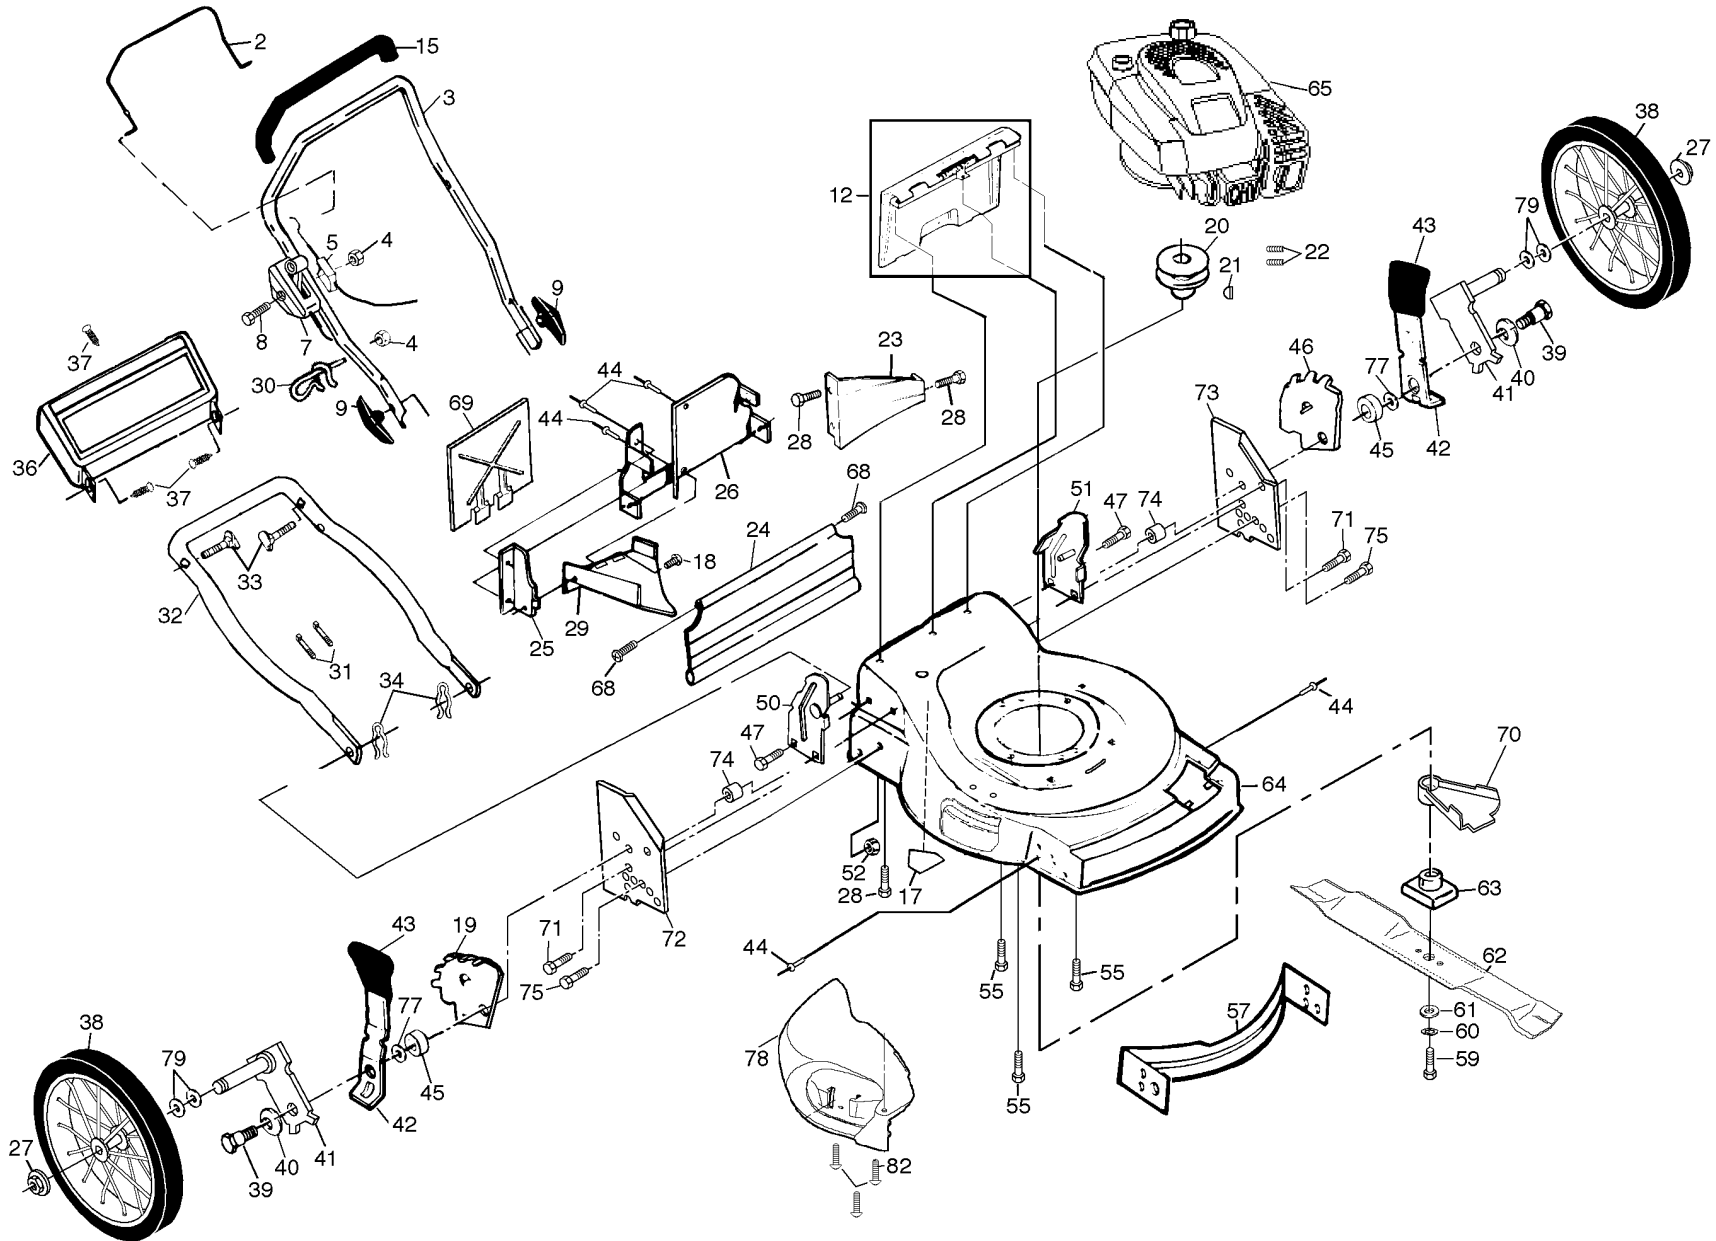

REPAIR PARTS

ROTARY LAWN MOWER - - MODEL NO. 560hst (954140060A)

KEY NO.	PART NO.	DESCRIPTION	KEY NO.	PART NO.	DESCRIPTION
2	532146900	Control Bar	50	532154324	Handle Bracket (Right)
3	532131815	Upper Handle	51	532154325	Handle Bracket (Left)
4	532063601	Locknut	52	532751592	Locknut 3/8-16
5	532851671	Engine Zone Control Cable	55	532150406	Hex Head Thread Rolling Screw 3/8-16 x 1-1/8
7	532158059	Throttle Control	57	532138871	Front Baffle
8	532144929	Hex Washer Head Screw 1/4-20 x 2-1/8	59	532851084	Hex Head Machine Screw 3/8-24 x 1-3/8 Gr. 8
9	532136376	Handle Knob	60	532850263	Helical Lock Washer
12	532151023	Rear Door Kit	61	532851074	Hardened Washer
15	532155890	Handle Grip	62	532141114	Blade 22"
17	532107339	Danger Decal	63	532851514	Blade Adapter
18	532150050	Screw	64	532162286	Lawn Mower Housing Kit (Includes Key No. 17)
19	532800368	Wheel Adjusting Bracket	65	-----	Engine Tecumseh OVR M60
20	532085543	Engine Pulley	68	532088652	Hinge Screw
21	532087677	Hi Pro Key #505	69	532125368	Mulcher Plate
22	532059708	Set Screw 1/4-20 x 5/16	70	532134612	Debris Shield
23	532148941	Rear Baffle	71	532149588	Thread Cutting Screw 5/16 - 18 x 1-1/5
24	532140540	Rear Skirt	72	532151947	Support Bracket (RH)
25	532138860	Side Baffle	73	532154687	Support Bracket (LH)
26	532162456	Back Plate	74	532086969	Spacer
27	532083923	Flanged Locknut	75	874760612	Bolt
28	532054583	Screw Hex Head 1/4-20 x 1/2	77	532088348	Flat Washer
29	532125376	Discharge Baffle	78	532162358	Combi-cut Door
30	532132001	Rope Guide	79	532057143	Wave Washer
31	532066426	Wire Tie	82	532141841	Screw
32	532157082	Lower Handle	--	532162368	Owner's Manual
33	532131959	Handle Bolt			
34	532051793	Hairpin Cotter			
36	532157070	Trim Plate Assembly			
37	532701477	Push-in Fastener			
38	532088017	Wheel & Tire Assembly			
39	532142748	Shoulder Bolt			
40	532061651	Spring Washer			
41	532125323	Axle Arm			
42	532125066	Selector Spring			
43	532701037	Selector Knob			
44	532128415	Pop Rivet			
45	532146630	Spacer			
46	532800370	Wheel Adjusting Bracket			
47	532150078	Self-tapping Screw 5/16-18 x 3/4			