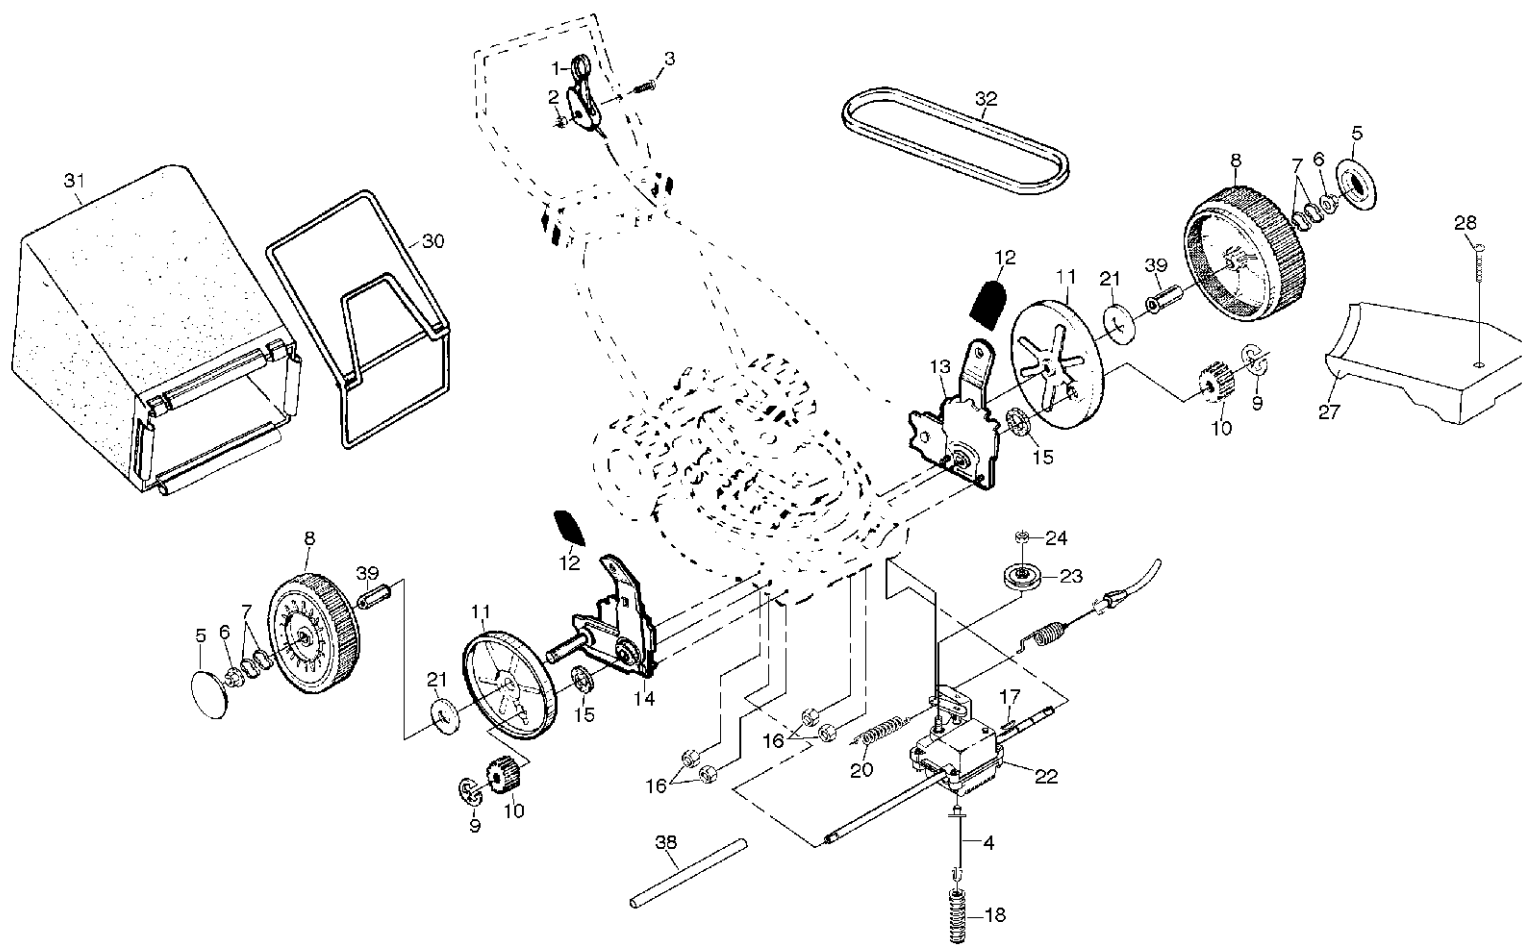

REPAIR PARTS

ROTARY LAWN MOWER - - MODEL NO. 560hst (954140060A)

18

REPAIR PARTS

ROTARY LAWN MOWER - - MODEL NO. 560hst (954140060A)

KEY NO.	PART NO.	DESCRIPTION	KEY NO.	PART NO.	DESCRIPTION
1	532146323	Drive Control	20	532075192	Spring
2	532751152	Locknut #10-24	21	532067725	Washer 1/2 x 1-1/2 x .134
3	532158755	Pan Head Machine Screw 1/4-20 x 2-1/8	22	532702511	Gear Case Assembly
4	532150495	Spring Retainer	23	532137052	Drive Pulley
5	532157008	Hubcap	24	532132010	Locknut
6	532083923	Nut	27	532162366	Drive Cover
7	532057143	Wave Washer	28	532143603	Pan Head Tapping Screw #10-24 x 2-3/4
8	532801156	Wheel & Tire Assembly	30	532088614	Catcher Frame
9	812000058	E-ring	31	532800386	Grass Bag
10	532137054	Pinion	32	532146527	V-Belt
11	532088080	Dust Cover	38	532086012	Drive Shaft Cover
12	532701037	Selector Knob	39	532088446	Wheel Bushing
13	532151009	Wheel Adjuster Assembly (Left)	--	532750320	Ht. Adjuster Decal RH
14	532151010	Wheel Adjuster Assembly (Right)	--	532750319	Ht. Adjuster Decal LH
16	532063601	Locknut			
18	532137090	Spring