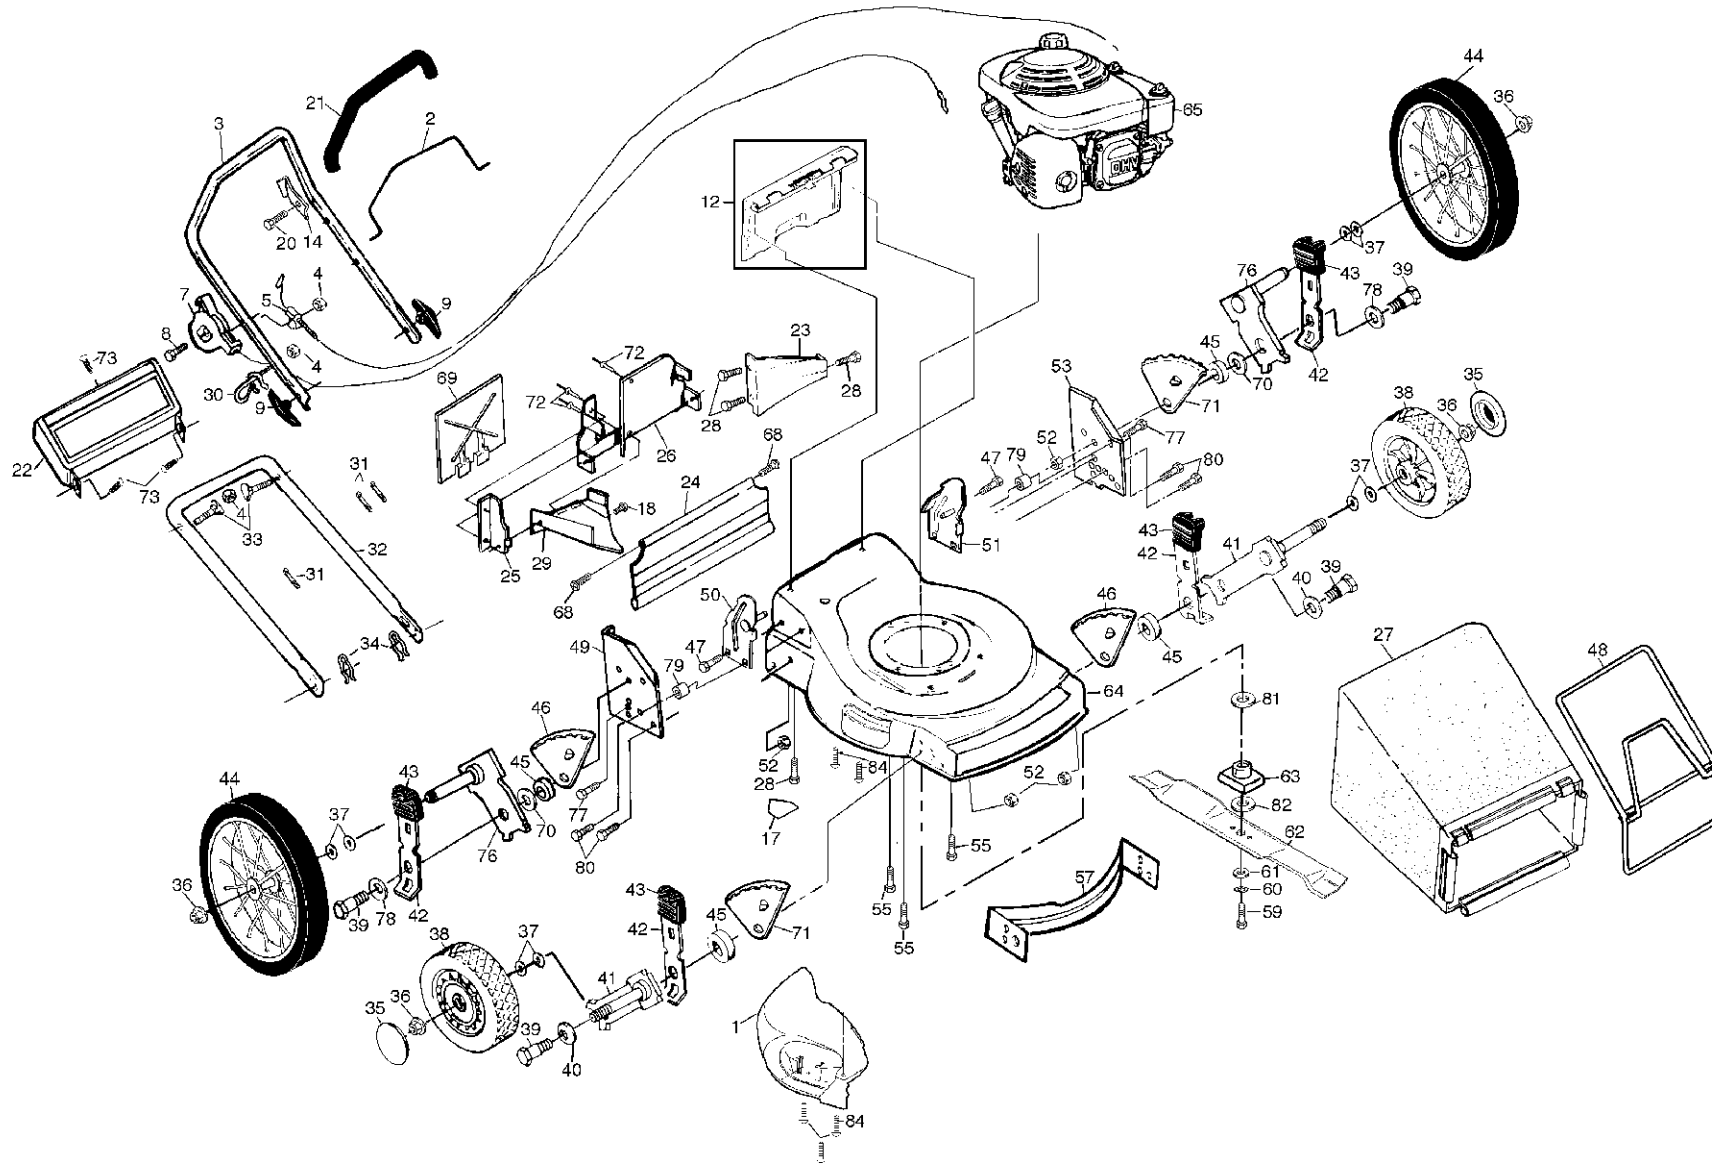

14

REPAIR PARTS

ROTARY LAWN MOWER - - MODEL NO. 560hh (954140056A)

KEY NO.	PART NO.	DESCRIPTION	KEY NO.	PART NO.	DESCRIPTION
1	532162358	Quick Trim Guard	44	532088017	Wheel & Tire Assembly (Rear)
2	532850735	Control Bar	45	532146630	Spacer
3	532131815	Upper Handle	46	532800368	Wheel Adjusting Bracket R.R./L.F.
4	532063601	Locknut	47	532150078	Self-tapping Screw 5/16-18 x 3/4
5	532130861	Engine Zone Control Cable	48	532088614	Catcher Frame
7	532163340	Throttle Control	49	532151947	Wheel Support Bracket (Right)
8	532144929	Hex Washer Head Screw 1/4-20 x 2-1/8	50	532153404	Handle Bracket (Right)
9	532136376	Handle Knob	51	532153405	Handle Bracket (Left)
12	532151023	Rear Door Kit	52	532751592	Locknut 3/8-16
14	532125162	Upstop Bracket	53	532154687	Wheel Support Bracket (Left)
17	532107339	Danger Decal	55	532146653	Hex Head Thread Rolling Screw 3/8-16 x 1
18	532150050	Screw	57	532138871	Front Baffle
20	532750097	Hex Washer Head Screw #10-24	59	532851084	Hex Head Machine Screw 3/8-24 x 1-3/8 Gr. 8
21	532155890	Handle Grip	60	532850263	Helical Lock Washer
22	532157070	Trim Plate	61	532851074	Hardened Washer
23	532148941	Rear Baffle	62	532141114	Blade 22"
24	532140540	Rear Skirt	63	532144331	Blade Adapter
25	532138860	Side Baffle	64	532150982	Lawn Mower Housing Kit (Includes Key No. 17)
26	532162337	Back Plate	65	-- -- -- --	* Engine - Honda Model No. GXV140
27	532800386	Grass Bag	68	532088652	Hinge Screw
28	532054583	Screw Hex Head 1/4-20 x 1/2	69	532125368	Mulcher Plate
29	532125376	Discharge Baffle	70	532088348	Flat Washer
30	532132001	Rope Guide	71	532800370	Wheel Adjusting Bracket L.R./L.F.
31	532066246	Wire Tie Cable Clips	72	532128415	Pop Rivet
32	532157082	Lower Handle	73	532701477	Push-in Fastener
33	532131959	Handle Bolt	76	532125323	Axle Arm Assembly
34	532051793	Hairpin Cotter	77	532149588	Screw
35	532157008	Hubcap	78	532061651	Spacer
36	532083923	Flanged Locknut	79	532086969	Spacer
37	532057143	Wave Washer	80	874760612	Screw
38	532750550	Wheel & Tire Assembly (Front)	81	532067510	Spacer
39	532142748	Shoulder Bolt	82	532148353	Spacer
40	532062335	Belleville Washer	85	532141841	Screw
41	532151254	Axle Arm	--	532162333	Owner's Manual
42	532125066	Selector Spring			
43	532701037	Selector Knob			