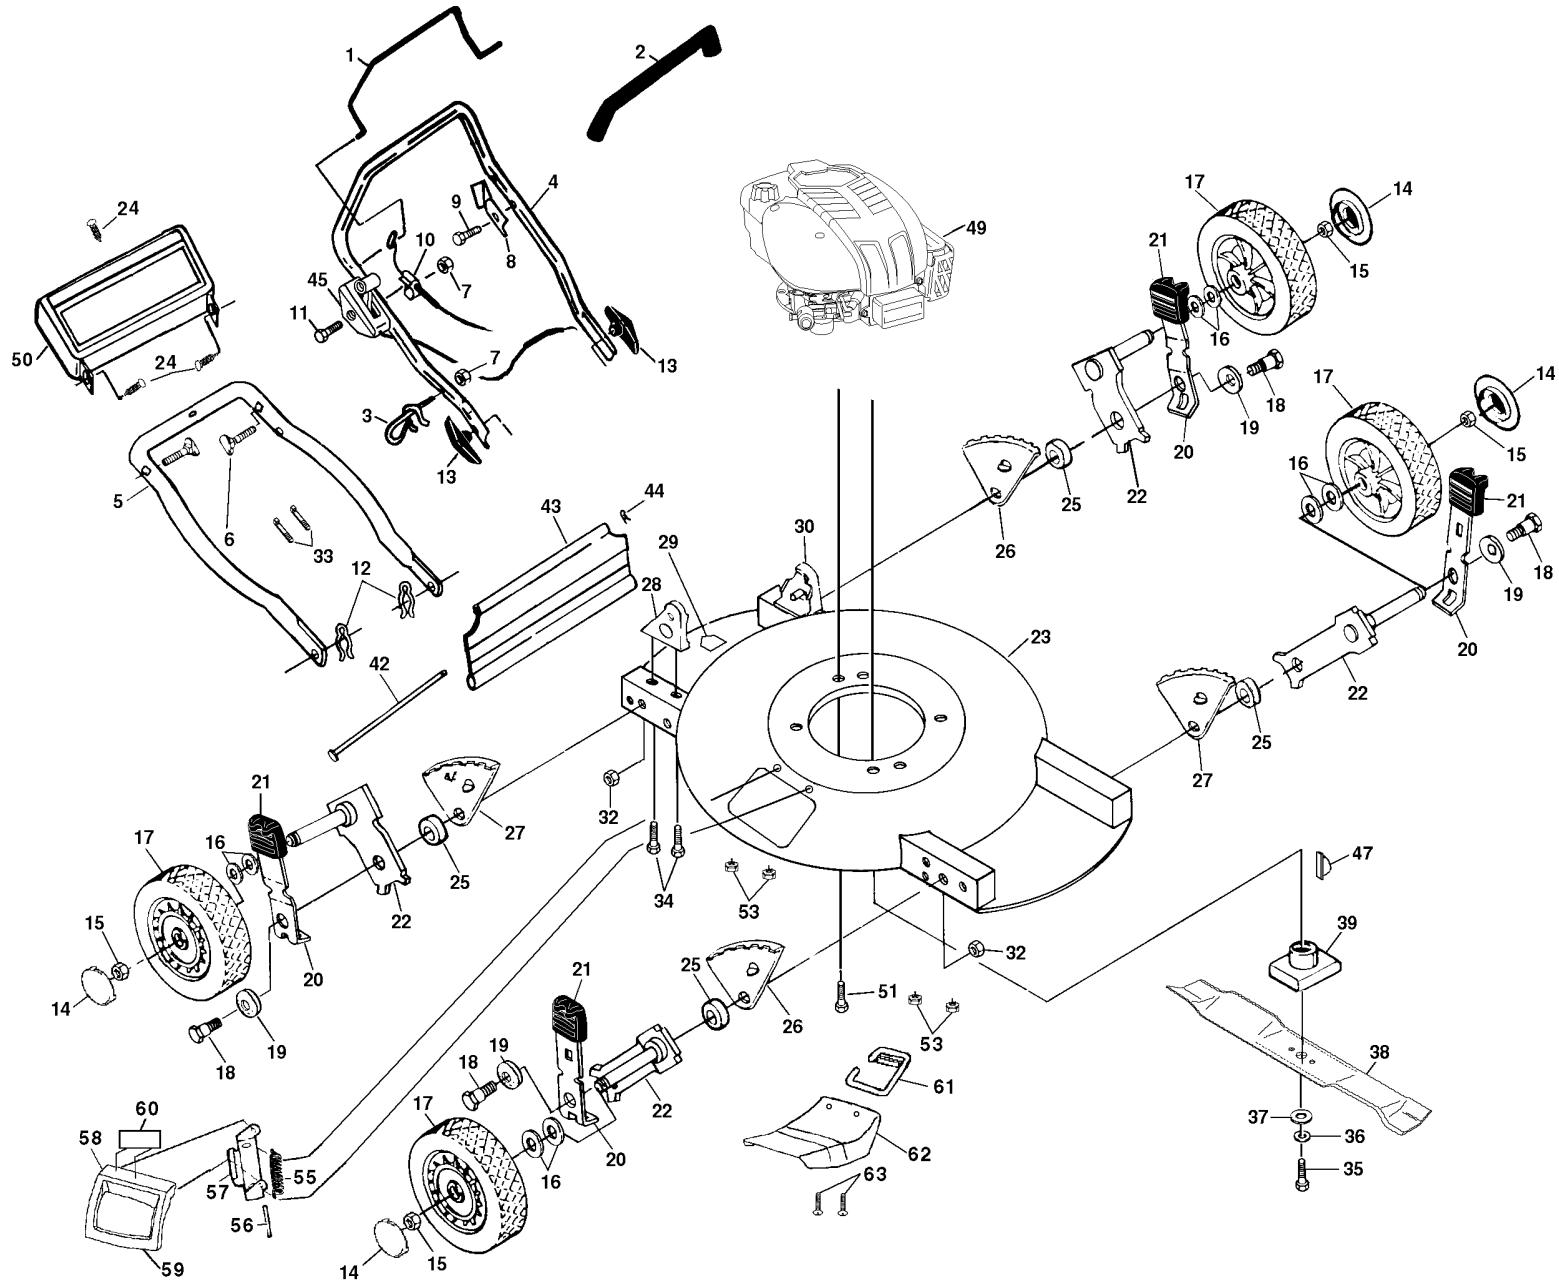

14

REPAIR PARTS

ROTARY LAWN MOWER - - MODEL NO. 510md (954140052A)

15

KEY NO.	PART NO.	DESCRIPTION	KEY NO.	PART NO.	DESCRIPTION
1	532850735	Control Bar	34	532149741	Thread Cutting Screw 5/16-18 x 3/4
2	532155890	Handle Grip	35	532851084	Hex Head Screw 3/8-24 x 1-3/8
3	532132001	Rope Guide	36	532850263	Helical Lockwasher 3/8
4	532153817	Upper Handle	37	532851074	Hardened Washer
5	532157082	Lower Handle	38	532145106	20" Blade
6	532131959	Handle Bolt 5/16-18 x 1-3/4	39	532851514	Blade Adapter
7	532063601	Locknut 1/4-20	42	532150984	Deflector Rod
8	532125162	Up-Stop Bracket	43	532150985	Rear Deflector
9	532750097	Hex Washer Head Screw #10-24 x 1/2	44	532700279	Retainer Clip
10	532700892	Engine Zone Control Cable	45	532700644	Throttle Control
11	532144929	Hex Washer Head Screw 1/4-20 x 2.12	49	-----	* Engine - Briggs Model No. 121602
12	532051793	Hairpin Cotter	50	532157070	Trim Plate
13	532136376	Handle Knob	51	532150406	Hex Head Screw, Self Tap. 3/8 - 16 x 1.1
14	532008508	Hubcap	53	532063601	Locknut
15	532083923	Hex Locknut 3/8-16	55	532152124	Torsion Spring
16	532057143	Washer	56	532147286	Hinge Rod
17	532800372	Wheel & Tire Assembly	57	532087593	Housing Assembly Bracket
18	532142748	Shoulder Bolt	58	532154829	Mulcher Door
19	532062335	Belleville Washer	60	532140648	Decal
20	532125066	Selector Spring	61	532751399	Chute Mounting Bracket
21	532701037	Selector Knob	62	532752118	Mulcher Deflector
22	532151254	Axle Arm Assembly	63	874180410	Truss Head Screw
23	532141934	Lawn Mower Housing (Includes Key No. 29)	--	532162296	Owner's Manual (English/French)
24	532701477	Push-in Fastener	--	532157092	Decal (Housing)
25	532146630	Spacer	--	532162325	Engine (Decal)
26	532800370	Wheel Adjusting Bracket (R.F./L.R.)			
27	532800368	Wheel Adjusting Bracket (L.F./R.R.)			
28	532153026	Handle Bracket Assembly (Right)			
29	532107339	Danger Decal			
30	532153027	Handle Bracket Assembly (Left)			
32	532751592	Locknut 3/8-16			
33	532066426	Wire Ties			