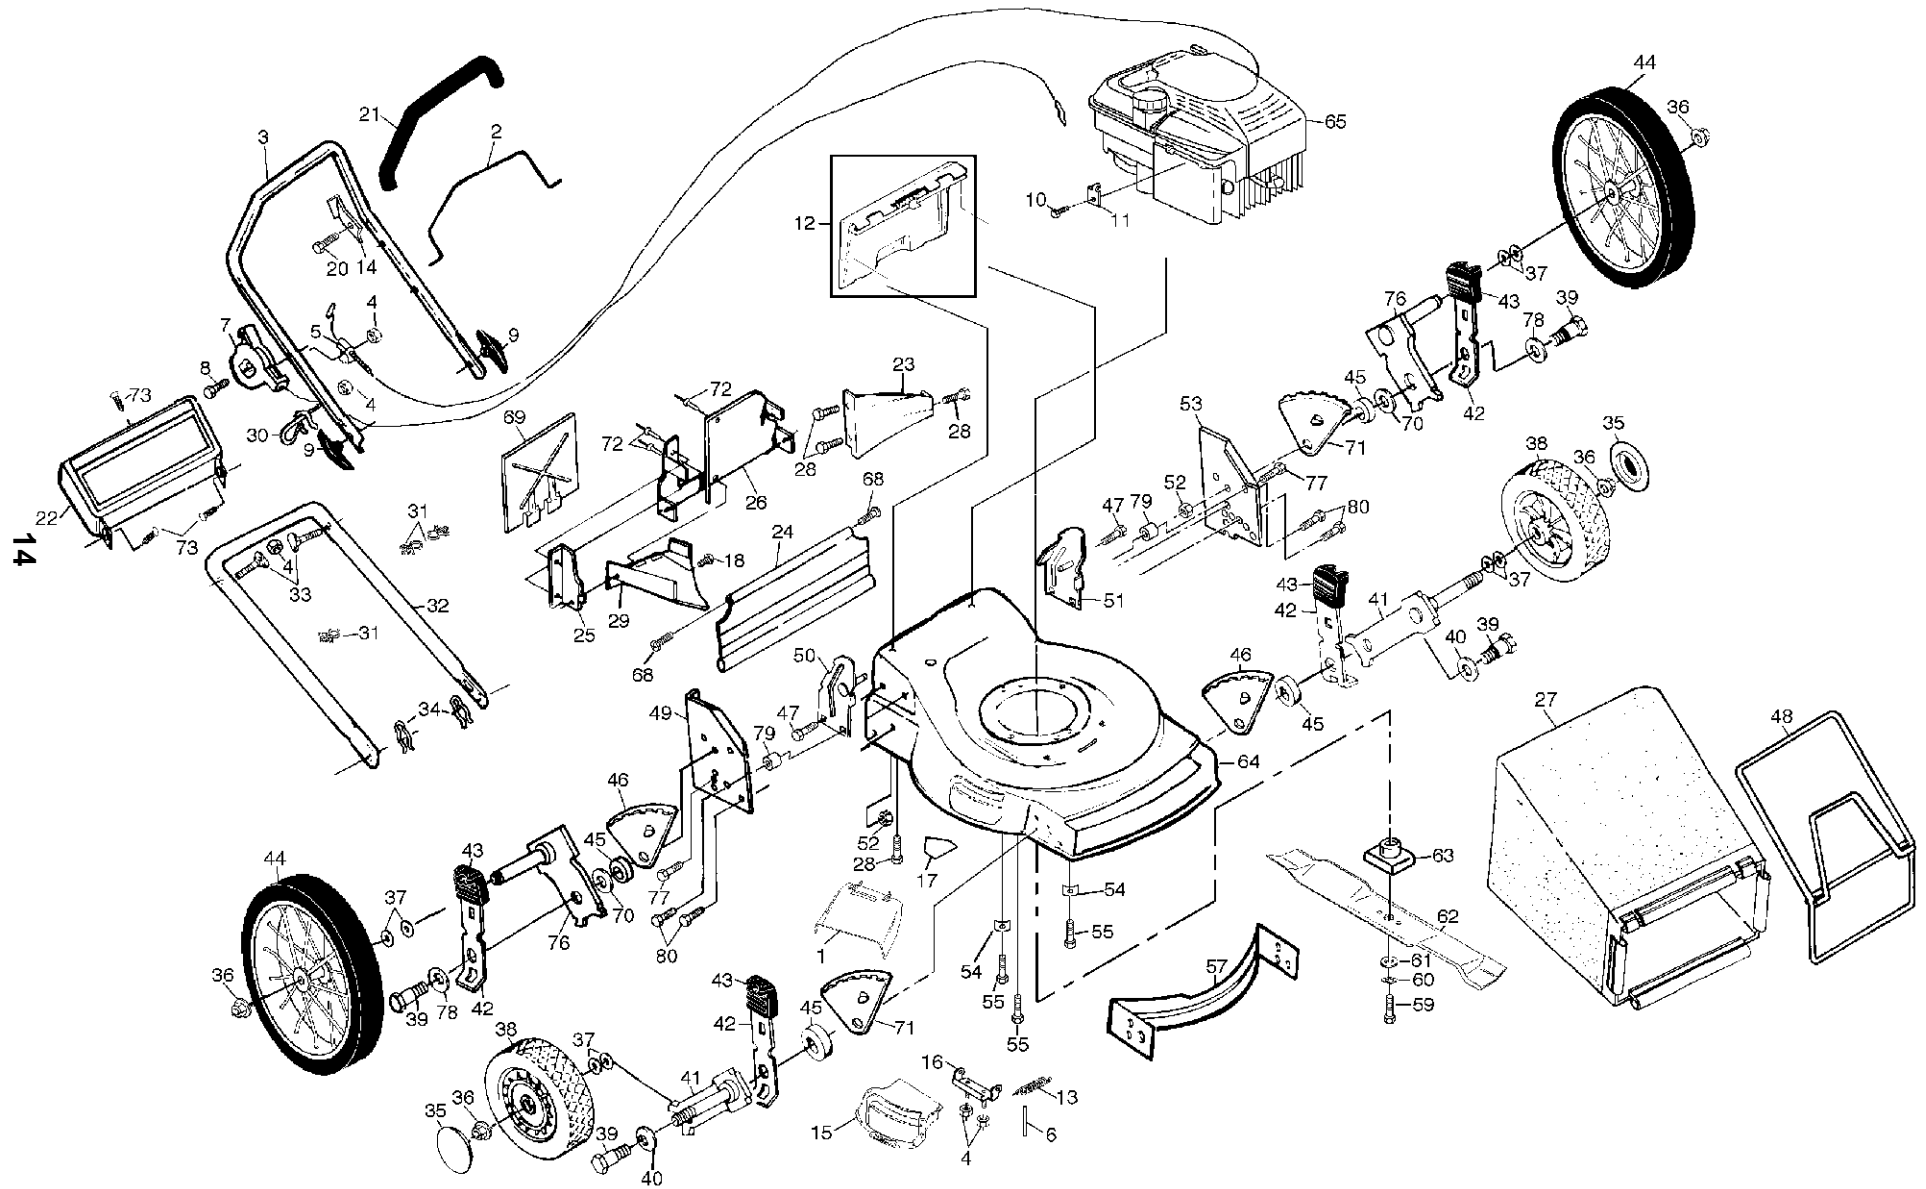

REPAIR PARTS

ROTARY LAWN MOWER -- MODEL NO. 56h (954140041A)

REPAIR PARTS

ROTARY LAWN MOWER - - MODEL NO. 56h (954140041A)

KEY NO.	PART NO.	DESCRIPTION	KEY NO.	PART NO.	DESCRIPTION
1	532150653	Clip-on Discharge Guard	42	532125066	Selector Spring
2	532850735	Control Bar	43	532701037	Selector Knob
3	532150041	Upper Handle	44	532088017	Wheel & Tire Assembly (Rear)
4	532063601	Locknut	45	532146630	Spacer
5	532130861	Engine Zone Control Cable	46	532800368	Wheel Adjusting Bracket R.R.
6	532147286	Hinge Rod	47	532150078	Self-tapping Screw 5/16-18 x 3/4
7	532700417	Throttle Control	48	532088614	Catcher Frame
8	532144929	Hex Washer Head Screw 1/4-20 x 2-1/8	49	532151947	Wheel Support Bracket (Right)
9	532136376	Handle Knob	50	532153029	Handle Bracket (Right)
10	532083816	Screw #10 x 5/8	51	532153030	Handle Bracket (Left)
11	532213146	* Cable Clamp (Engine)	52	532751592	Locknut 3/8-16
12	532147612	Rear Door Kit	53	532154687	Wheel Support Bracket (Left)
13	532152186	Hinge Spring	54	532125078	Engine Washer
14	532125162	Upstop Bracket	55	532150406	Hex Head Thread Rolling Screw 3/8-16 x 1
15	532150654	Combi-cut Door	57	532125345	Front Baffle
16	532147775	Hinge Bracket	59	532851084	Hex Head Machine Screw 3/8-24 x 1-3/8 Gr. 8
17	532107339	Danger Decal	60	532850263	Helical Lock Washer
18	532150050	Screw	61	532851074	Hardened Washer
20	532750097	Hex Washer Head Screw #10-24	62	532141114	Blade 22"
21	532155890	Handle Grip	63	532851514	Blade Adapter
22	532157070	Trim Plate	64	532150982	Lawn Mower Housing Kit (Includes Key No. 17)
23	532125348	Rear Baffle	65	-- -- -- --	* Engine - Briggs & Stratton Model No. 12H802
24	532140540	Rear Skirt	68	532088652	Hinge Screw
25	532138860	Side Baffle	69	532125368	Mulcher Plate
26	532139734	Back Plate	70	532088348	Flat Washer
27	532800386	Grass Bag	71	532800370	Wheel Adjusting Bracket L.R.
28	532054583	Screw Hex Head 1/4-20 x 1/2	72	532128415	Pop Rivet
29	532125376	Discharge Baffle	73	532701477	Push-in Fastener
30	532132001	Rope Guide	76	532125323	Axle Arm Assembly
31	532151517	Cable Clips	77	532149588	Screw
32	532157082	Lower Handle	78	532061651	Spacer
33	532131959	Handle Bolt	79	532073713	Spacer
34	532051793	Hairpin Cotter	80	874760612	Screw
35	532157008	Hubcap	--	532157097	Decal (Housing)
36	532083923	Flanged Locknut	--	532157090	Decal (Mulcher Door)
37	532057143	Wave Washer	--	532159300	Owner's Manual
38	532750550	Wheel & Tire Assembly (Front)			
39	532142748	Shoulder Bolt			
40	532062335	Belleville Washer			
41	532151254	Axle Arm			

* These parts must be purchased through an authorized Briggs & Stratton dealer.