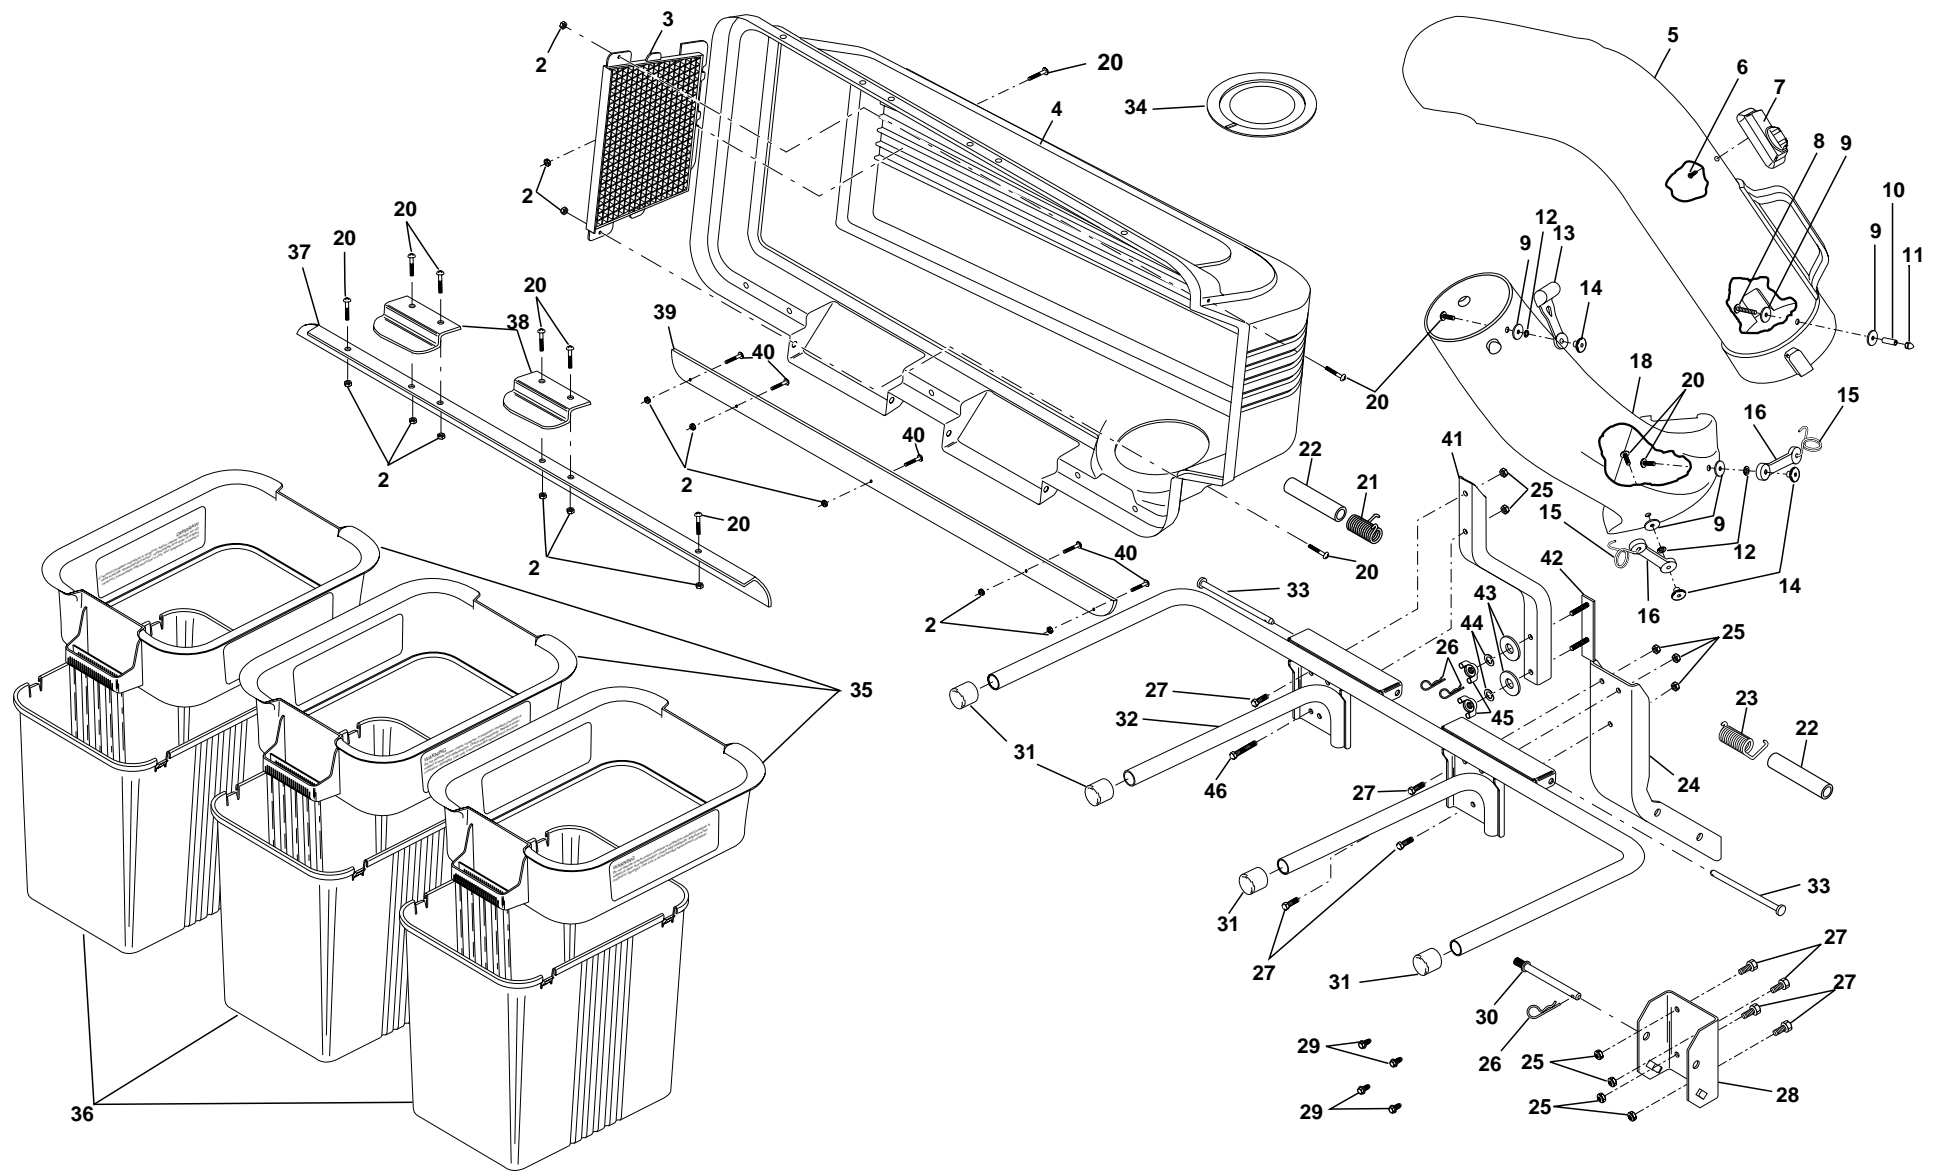

# REPAIR PARTS / PIÈCES DE RECHANGE

GRASS CATCHER - MODEL NUMBER 954040503A / RAMASSE-HERBE - NUMÉRO DE MODÈLE 954040503A

16

www.mymowerparts.com

# REPAIR PARTS / PIÈCES DE RECHANGE

GRASS CATCHER - MODEL NUMBER 954040503A / RAMASSE-HERBE - NUMÉRO DE MODÈLE 954040503A

17

KEY NO.	PART NO.	DESCRIPTION	KEY NO.	PART NO.	DESCRIPTION
2	532069180	Nut, Crownlock #10-24	29	817490508	Screw 5/16-18 x 1/2
3	532127533	Screen, Cover			Hex, Self Tapping
4	532134678	Cover	30	532131137	Pin, Support Post
5	532126840	Chute, Upper	31	532134496	Plug, Tubing End
6	818021008	Screw, Special #10-14x1/2			
7	532140572	Dump Bag Indicator	32	532134639	Bagger, Frame
8	532087175	Screw, #10-24 x 1-1/8	33	532128600	Pin, Hinge
9	819061216	Washer 3/16x3/4x16 Ga.	34	532127534	Gasket, Cover
10	532007206	Spacer, Split	35	532129585	Container, Top
11	532060867	Nut, Acorn #10-24	36	532129586	Container, Bottom
12	810071000	Washer, lock	37	532134637	Seal, Cover
13	532109808	Latch, Chute	38	532130895	Latch Handle, Cover
14	532125004	Nut, Weld			couverture
15	532130760	Latch, Hook	39	532139854	Strip, Seal
16	532130759	Rubber, Latch	40	871141008	Screw #10-24 x 1/2
18	532126839	Chute, Lower	41	532156006	Bagger, Support Tube
20	871161010	Screw #10-24 x 5/8			gazon
21	532132796	Spring, Cover L.H. (black)	42	532145186	Reinforcement Plate
22	532133235	Spacer, Cover	43	819112410	Washer 11/32x1.5x10 Ga.
23	532132983	Spring, Cover R.H. (gray)	44	810040500	Washer, lock
24	532126813	Post, Support	45	532128638	Nut, Wing
25	532063124	Locknut 5/16 x 18	46	874760536	Bolt, Hex 5/16-18 x 2-1/4
26	532124670	Spring, Retainer	—	532104419	Bag, 3.0 mil. 30 Gallon
27	874760512	Bolt, Hex 5/16-18 x 3/4			gallonTrash (not included
28	532130889	Bracket, Mounting	—	532155947	with bagger)
					Owner's Manual
					Manuel de propriétaire