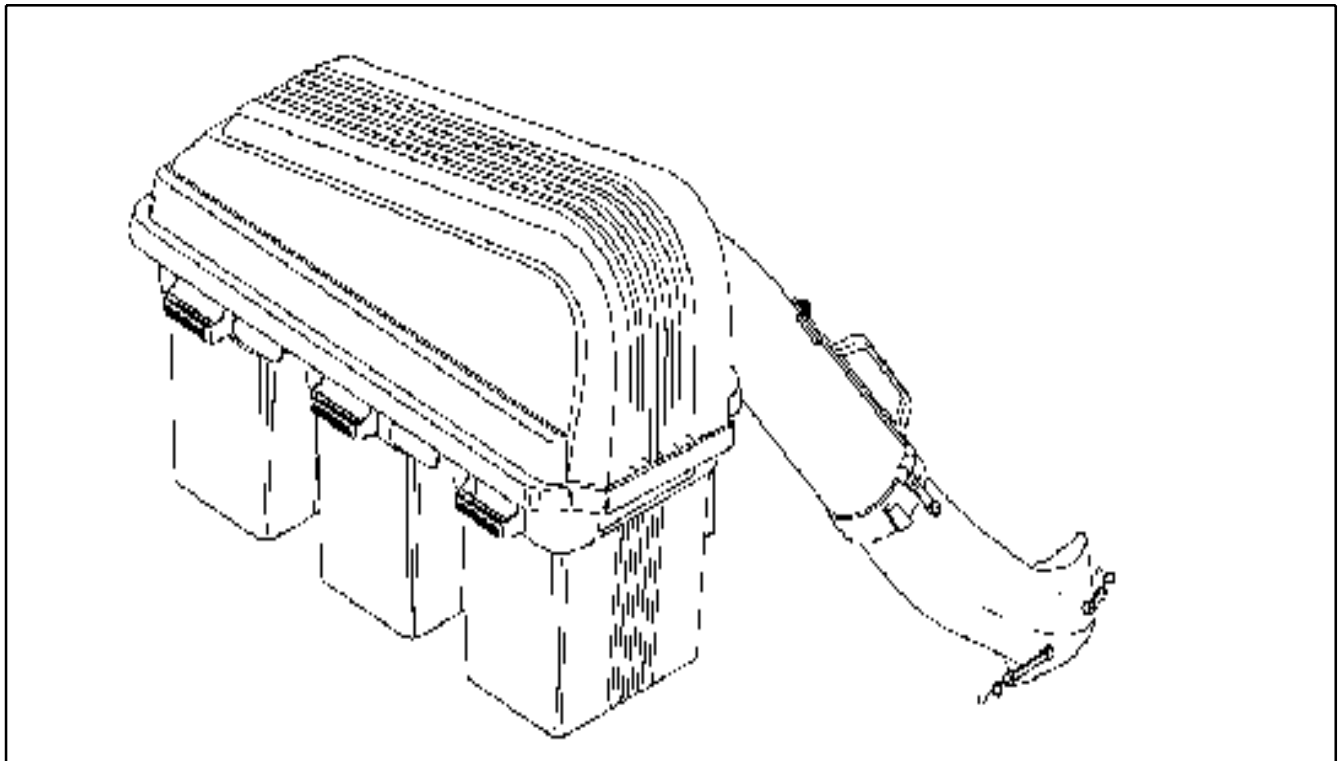

C342

1.1997
PARTS LISTING I

954040503a