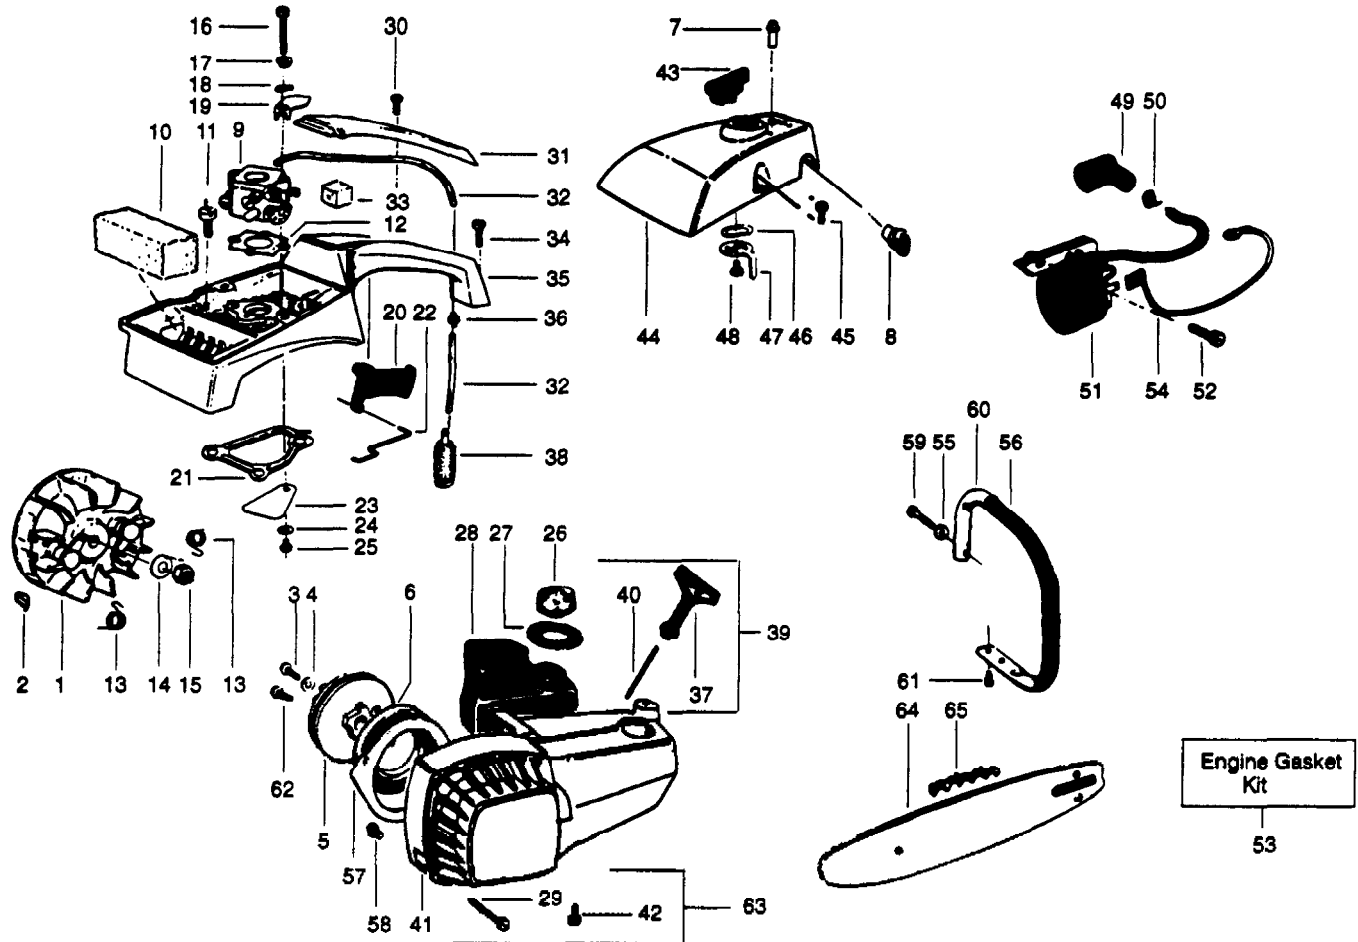

Ref.	Part No.	Description	Ref.	Part No.	Description	Ref.	Part No.	Description
1.	530047198	Flywheel Ass'y.	24.	530036332	Washer	49.	507475326	Spark Plug Boot
2.	530015126	Flywheel Key	25.	530016064	Screw	50.	530003933	Spark Plug Connector
3.	530015036	Pulley Retaining Screw	26.	530014347	Fuel Cap Ass'y.	51.	530069202	Ignition Module Kit
4.	530015123	Washer	27.	530019093	Seal	52.	530015616	Screw
5.	530069288	Starter Pulley	28.	530010775	Fuel Tank Ass'y. (Incl 26, 27 & 38)	53.	530069401	Engine Gasket Kit (Incl. from pg. 1: 11, 12, 15, 16, 36: from pg. 2: 12, 21, 27 & 33)
6.	530042023	Starter Spring	29.	530015649	Screw	54.	530039116	Switch Lead
7.	530038646	Grommet-Idle	30.	530015247	Screw	55.	530015151	Washer
8.	530038571	Grommet-Mixture	31.	530037765	Handle Cover	56.	530027847	Grip-Handlebar
9.	530069772	Carburetor Kit w/ Limiter Caps	32.	530069216	Line Kit	57.	530038312	Air Baffle
10.	530023791	Air Filter	33.	530023373	Throttle Wire Boot	58.	530001726	Screw
11.	530015242	Screw	34.	530015239	Screw	59.	530001648	Screw
12.	530019045	Carburetor Gasket	35.	530038328	Handle & Carb. Heg.	60.	530022352	Handlebar
13.	530023817	Starter Dog Spring	36.	530023877	Fuel Line Fitting	61.	530015037	Screw
14.	530015127	Flywheel Washer	37.	530027569	Starter Handle	62.	530016080	Rope Retaining Screw
15.	530626605	Nut	38.	530014362	Fuel Pick-up Ass'y.	63.	530069286	Fan Heg. Screw Kit Incl. 29, 42 and 9 from page 1
16.	530015245	Screw	39.	530026791	Rope Kit	64.	530044678	Guide Bar
17.	530023865	Spacer	40.	530069232	Fan Heg. Kit	65.	530051420	Chain
18.	530015254	Wave Washer	41.	530069602	Screw			
19.	530023805	Choke Shutter	42.	530015650	Screw			
20.	530029826	Throttle Trigger	43.	530023807	Choke Knob			
21.	530019118	Gasket	44.	530038613	Carb. Cover			
22.	530026606	Throttle Wire	45.	530015168	Screw			
23.	530036331	Reed Valve	46.	530015147	Wave Washer			
			47.	530023806	Choke Lever			
			48.	530015407	Screw			

✓ = NEW PART NUMBER FOR THIS IPL   * = REFER TO THE SERVICE REFERENCE INDICATED FOR MORE INFORMATION. (LOCATED AT END OF IPL)
● = THESE PARTS ARE ILLUSTRATED FOR CLARITY. ORDER COMPLETE ASSEMBLY.