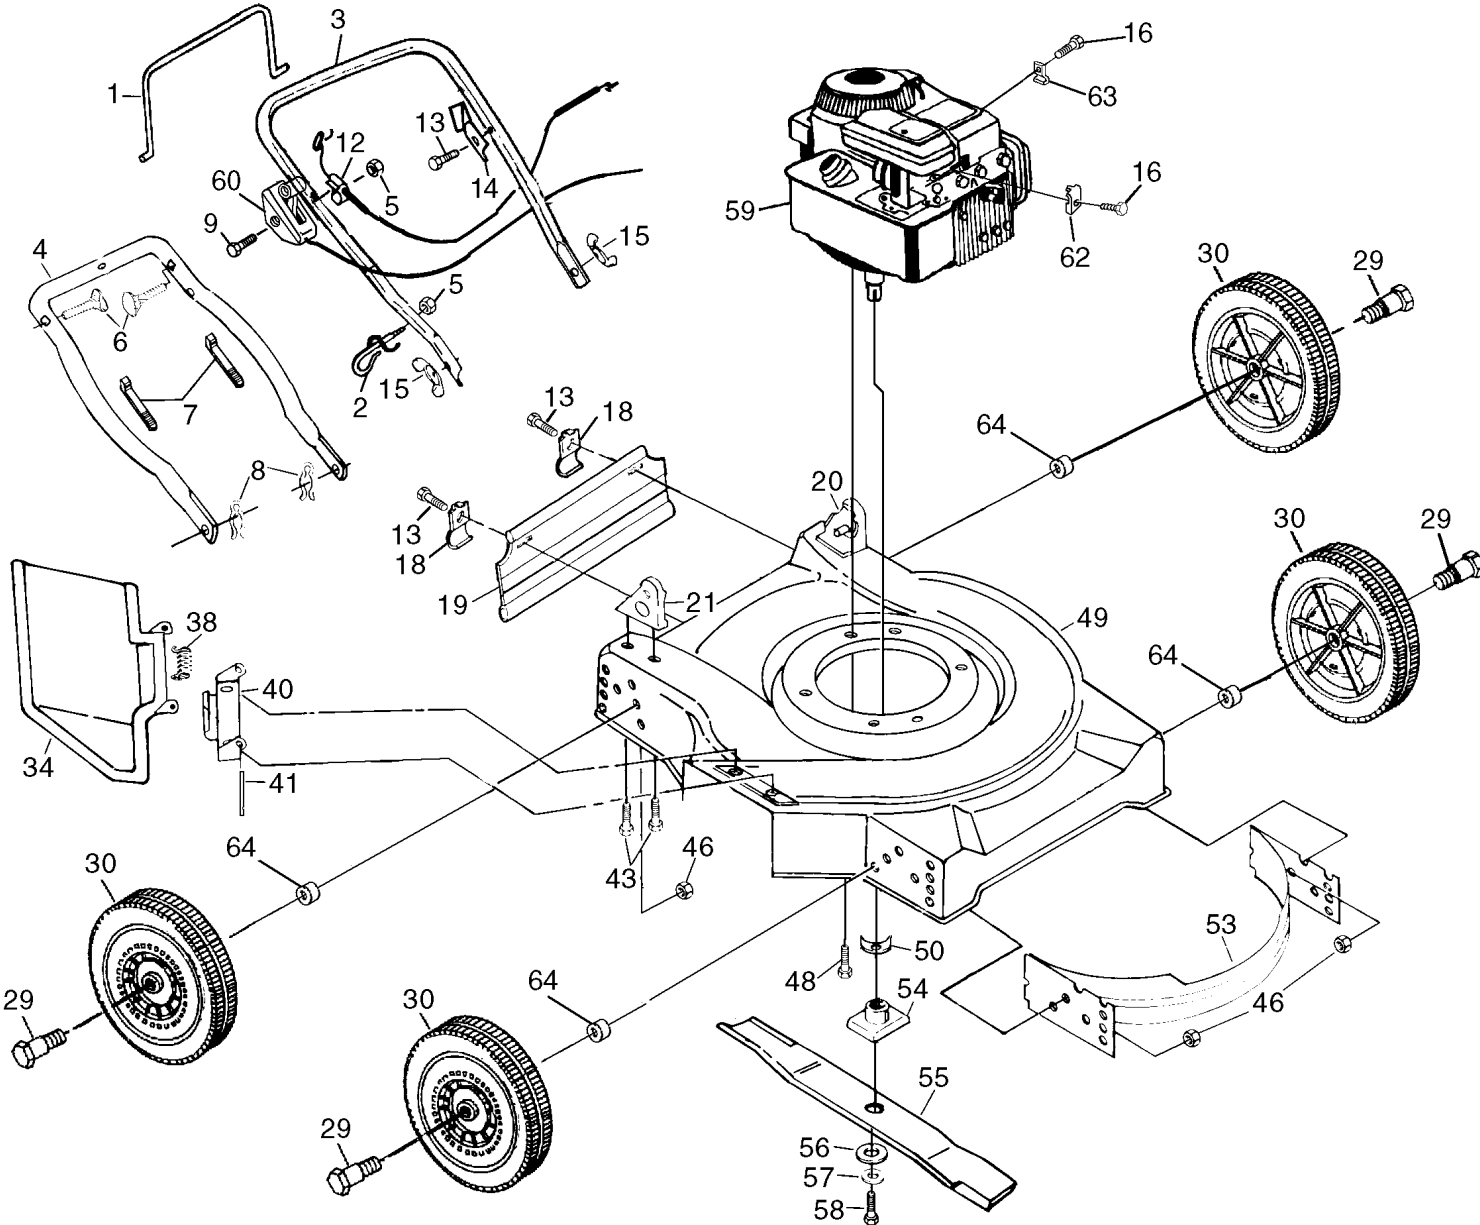

For Husqvarna Parts Call 606-678-9623 or 606-561-4983

 **Husqvarna**

50 DK

1.1997
Spare Parts

REPAIR PARTS

ROTARY LAWN MOWER MODEL NO. 954140030A

www.mymowerparts.com

For Husqvarna Parts Call 606-678-9623 or 606-561-4983

REPAIR PARTS

ROTARY LAWN MOWER MODEL NO. 954140030A

KEY NO.	PART NO.	DESCRIPTION
1	532 08 69-02	Control Bar
2	532 13 20-01	Rope Guide
3	532 15 59-78	Upper Handle
4	532 15 30-31	Lower Handle
5	532 06 36-01	Locknut 1/4-20
6	532 13 19-59	Handle Bolt 5/16-18
7	532 06 64-26	Wire Tie
8	532 05 17-93	Hairpin Cotter
9	532 14 49-29	Machine Screw 1/4-20 x 2.12
12	532 13 08-61	Engine Zone Control Cable
13	532 75 00-97	Hex Washer Head Screw #10-24 x 1/2
14	532 12 51-62	Up-Stop Bracket
15	532 12 86-38	Wing Nut
16	532 08 38-16	Screw #10 x 5/8
18	532 12 52-07	Skirt Bracket
19	532 14 05-41	Rear Skirt
20	532 15 30-27	Handle Bracket Assembly (Left)
21	532 15 30-26	Handle Bracket Assembly (Right)
29	532 06 76-09	Shoulder Bolt
30	532 75 05-00	Wheel & Tire Assembly
34	532 14 21-91	Discharge Guard
38	532 85 18-55	Spring
40	532 15 38-06	Housing Bracket
41	532 15 02-15	Hinge Rod
43	532 14 97-41	Thread Cutting Screw 5/16-18 x 3/4
46	532 75 15-92	Locknut 3/8-16

KEY NO.	PART NO.	DESCRIPTION
48	532 15 04-06	Hex Head Thread Rolling Screw 3/8-16 x 1-1/8
49	532 14 21-44	Housing Assembly
53	532 13 83-48	Baffle
54	532 85 09-77	Blade Adapter
55	532 14 51-06	20" Blade
56	532 85 10-74	Hardened Washer
57	532 85 02-63	Helical Lockwasher 3/8
58	532 85 10-84	Hex Head Screw 3/8-24 x 1-3/8 Gr. 8
59	-----	* Engine - Briggs & Stratton, Model No. 98902
60	532 85 14-62	Throttle Control Std.
62	532 21 31-46	* Cable Clamp, B & S
63	532 08 79-30	Engine Clip
64	532 13 66-24	Spacer
--	532 10 73-39	Decal, Danger
--	532 15 70-86	Decal, Engine
--	532 15 70-87	Decal, Housing
--	532 14 15-20	Rear Baffle (Not Shown)
--	532 15 70-05	Owner's Manual (English/French)