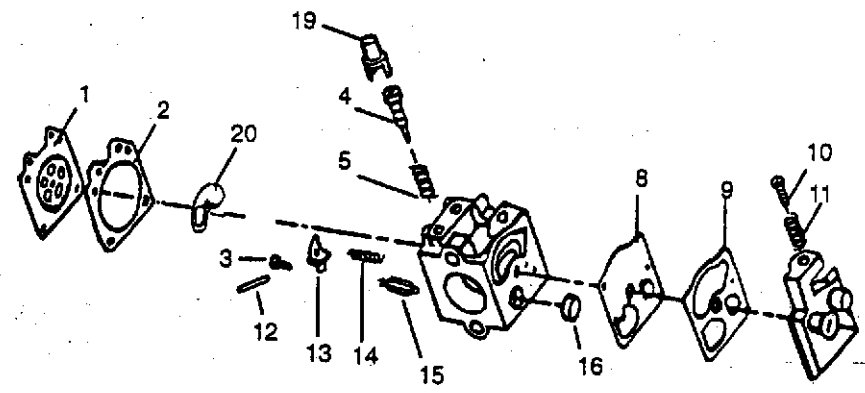

✓ = NEW PART NUMBER FOR THIS IPL

★ = REFER TO THE SERVICE REFERENCE INDICATED FOR MORE INFORMATION. (LOCATED AT END OF IPL)

PAGE NO. 3
 REPLACES 530-067901-2/15/95

Note: Illustrations may differ from actual models due to design changes

MODEL: 132 HBV

Vacuum Attachment Parts

KEY NO.	PART NO.	DESCRIPTION
1	530-095116	Collection Bag W/Strap
2	530-095117	Elbow
3	530-069750	Vacuum Tube Kit

Gutter Attachment #952-703530

KEY NO.	PART NO.	DESCRIPTION
1	530-094426	Nozzle
2	530-094518	Elbow
3	530-094425	Extension Tube
4	530-094424	Pivot Tube
5	952-701645	Goggles
6	530-094850	Adapter
A	530-029036	Warning Decal

Carburetor Assembly (WT-141A) #530-069644

Carb. Repair Kit 17
 Carb. Gasket Kit 18

Key No.	Part No.	Description	Key No.	Part No.	Description
1	530-035014	*+ Metering Diaphragm	13	530-035031	* Metering Lever
2	530-035151	*+ Metering Diaphragm Gasket	14	530-037330	* Metering Lever Spring
3	530-035016	* Metering Lever Pin Screw	15	530-035106	* Inlet Needle Valve
4	530-035341	Mixture Needle	16	530-035178	* Fuel Inlet Screen
5	530-035376	Mixture Needle Spring	17	530-035264	Carb. Kwik Repair Kit (*Indicates Contents)
8	530-035166	*+ Fuel Pump Diaphragm	18	530-035219	Carb. Gasket/Diaphragm Kit (+Indicates Contents)
9	530-035164	*+ Fuel Pump Gasket			Kit (+Indicates Contents)
10	530-035203	Idle Speed Screw			Limiting Cap
11	530-035121	Idle Screw Spring	19	530-038403	
12	530-035028	* Metering Lever Pin	20	530-035211	*+ Circuit Plate Gasket