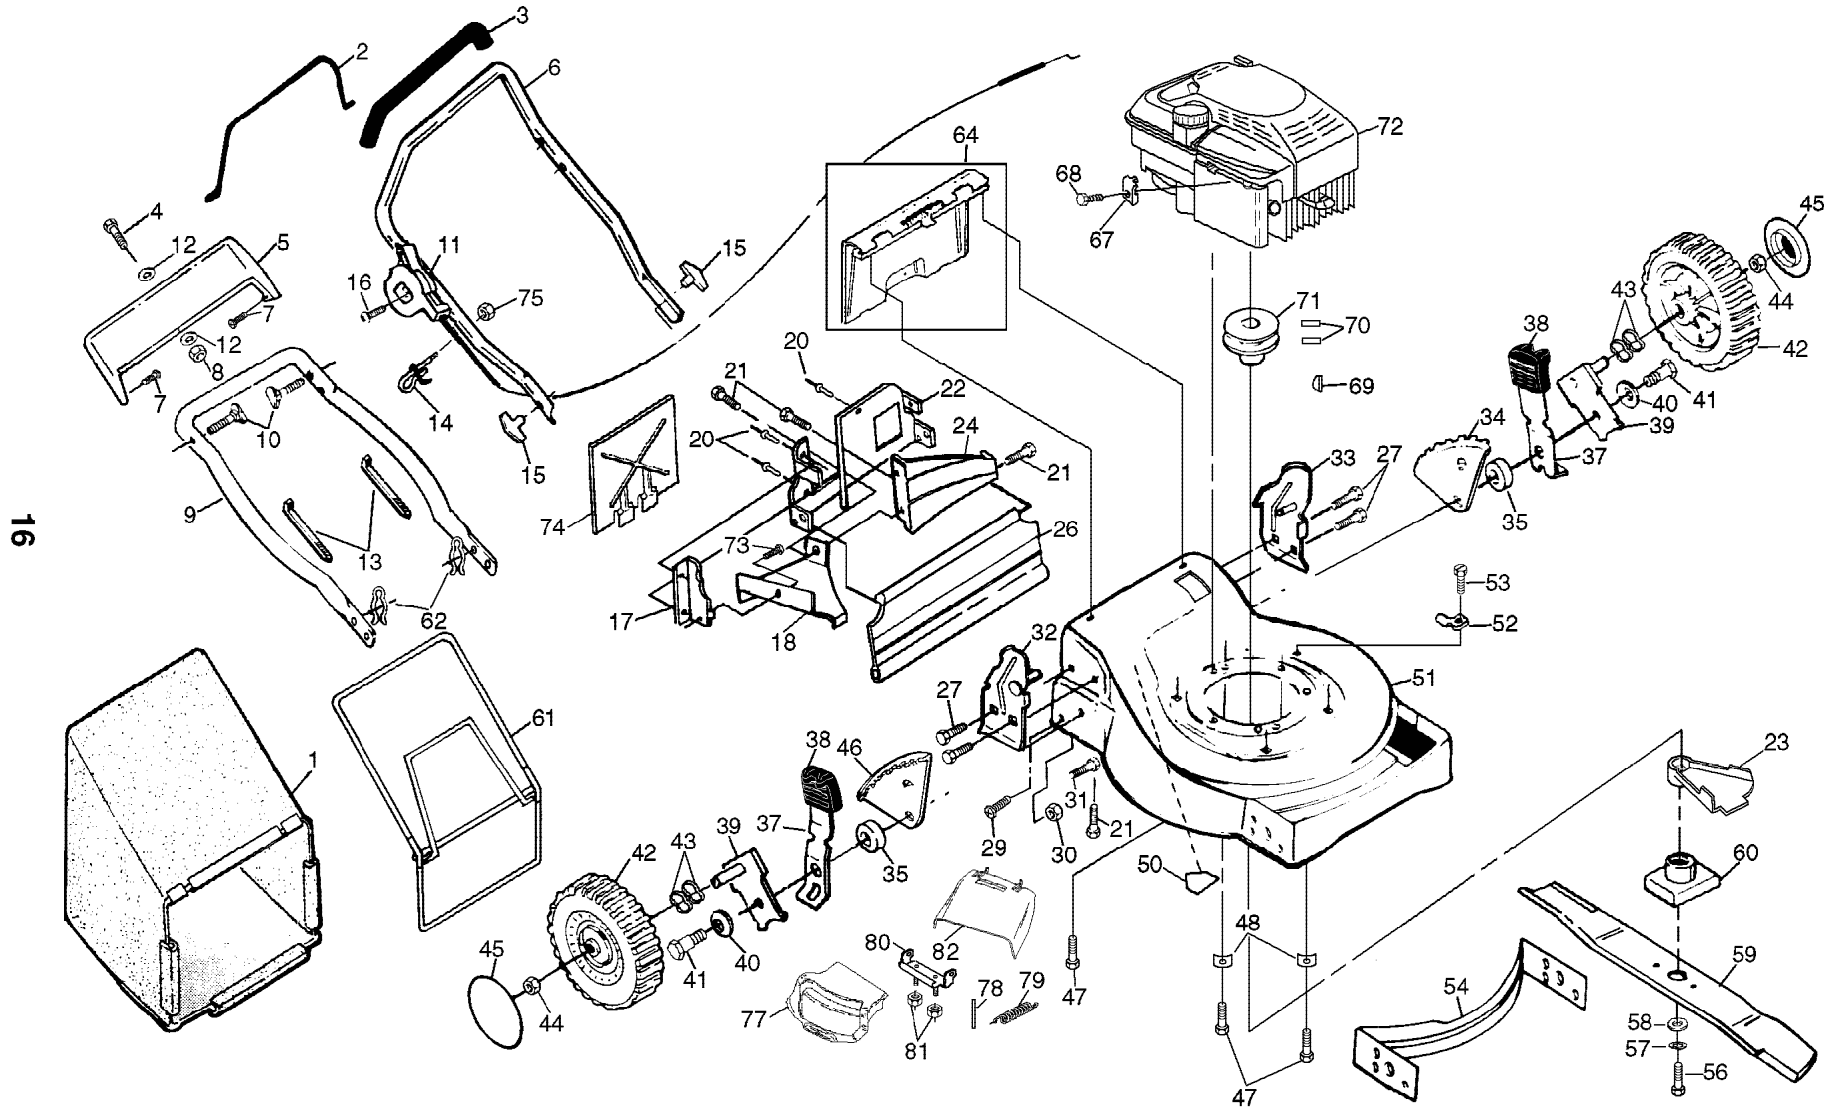

REPAIR PARTS

ROTARY LAWN MOWER - - MODEL NO. 56sf (954077101A)

REPAIR PARTS

ROTARY LAWN MOWER - - MODEL NO. 56sf (954077101A)

17

KEY NO.	PART NO.	DESCRIPTION	KEY NO.	PART NO.	DESCRIPTION
1	532800386	Grass Bag Assembly	42	532800333	Wheel & Tire Assembly
2	532131094	Control Bar	43	532057143	Wave Washer
3	532850724	Handle Grip	44	532083923	Nut
4	532085436	Hex Washer Head Machine Screw 1/4-20 x 1-1/2	45	532850845	Hubcap
5	532800547	Trim Plate	46	532142843	Wheel Adjusting Bracket (RR)
6	532800327	Upper Handle	47	532150406	Thread Rolling Screw 3/8-16 x 1
7	532036953	Self-tapping Screw #10-24 x 5/8	48	532125078	Engine Washer
8	532063601	Locknut 1/4-20	50	532107339	Danger Decal
9	532125293	Lower Handle	51	532151008	Lawn Mower Housing (Includes Key No. 50)
10	532131959	Handle Bolt	52	532087930	Guide Clip (Housing)
11	532700654	Throttle Control	53	532750097	Hex Washer Head Screw #10-24 x 1/2
12	532085723	Washer	54	532125345	Front Baffle
13	532066426	Wire Tie	56	532851084	Hex Head Screw 3/8-24 x 1-3/8 Gr. 8
14	532132001	Rope Guide	57	532850263	Helical Lockwasher 3/8
15	532136376	Handle Knob	58	532851074	Hardened Washer
16	532059935	Round Head Screw 1/4-20 x 2-3/4	59	532141114	22" Blade
17	532138860	Side Baffle	60	532851514	Blade Adapter
18	532125376	Discharge Baffle	61	532088614	Catcher Frame Assembly
20	532128415	Rivet	62	532051793	Hairpin Cotter
21	532054583	Hex Tapping Screw 1/4-20 x 1/2	64	532147612	Rear Door Assembly
22	532139734	Back Plate	67	532213146	* Cable Clamp
23	532134612	Debris Shield	68	532083816	Thread Rolling Screw #10-32 x 5/8
24	532125348	Rear Baffle	69	532087677	Hi-Pro Key
26	532140540	Rear Skirt	70	532059708	Set Screw 1/4-20 x 5/16
27	532150078	Thread Cutting Screw 5/16-18 x 3/4	71	532084596	Engine Pulley
29	532088652	Hinge Screw	72	-----	* Engine - Briggs & Stratton - Model No. 128802
30	532751592	Locknut	73	532150050	Screw
32	532142007	Handle Bracket Assembly (Right)	74	532125368	Mulcher Plate
33	532142008	Handle Bracket Assembly (Left)	75	873510400	Keys Locknut
34	532142842	Wheel Adjusting Bracket (LR)	77	532150654	Mulcher Door
35	532146630	Spacer	78	532147286	Hinge Rod
37	532125066	Selector Spring	79	532145286	Hinge Spring
38	532701037	Selector Knob	80	532147775	Hinge Bracket
39	532151254	Axle Arm Assembly	81	532063601	Nut
40	532062335	Belleville Washer	82	532150653	Clip-on Discharge Guard
41	532142748	Shoulder Bolt 3/8-16	--	532151020	Owner's Manual (English/French)
			--	532150321	Decal (Trim Plate)

* These parts must be purchased through an authorized Briggs & Stratton dealer.