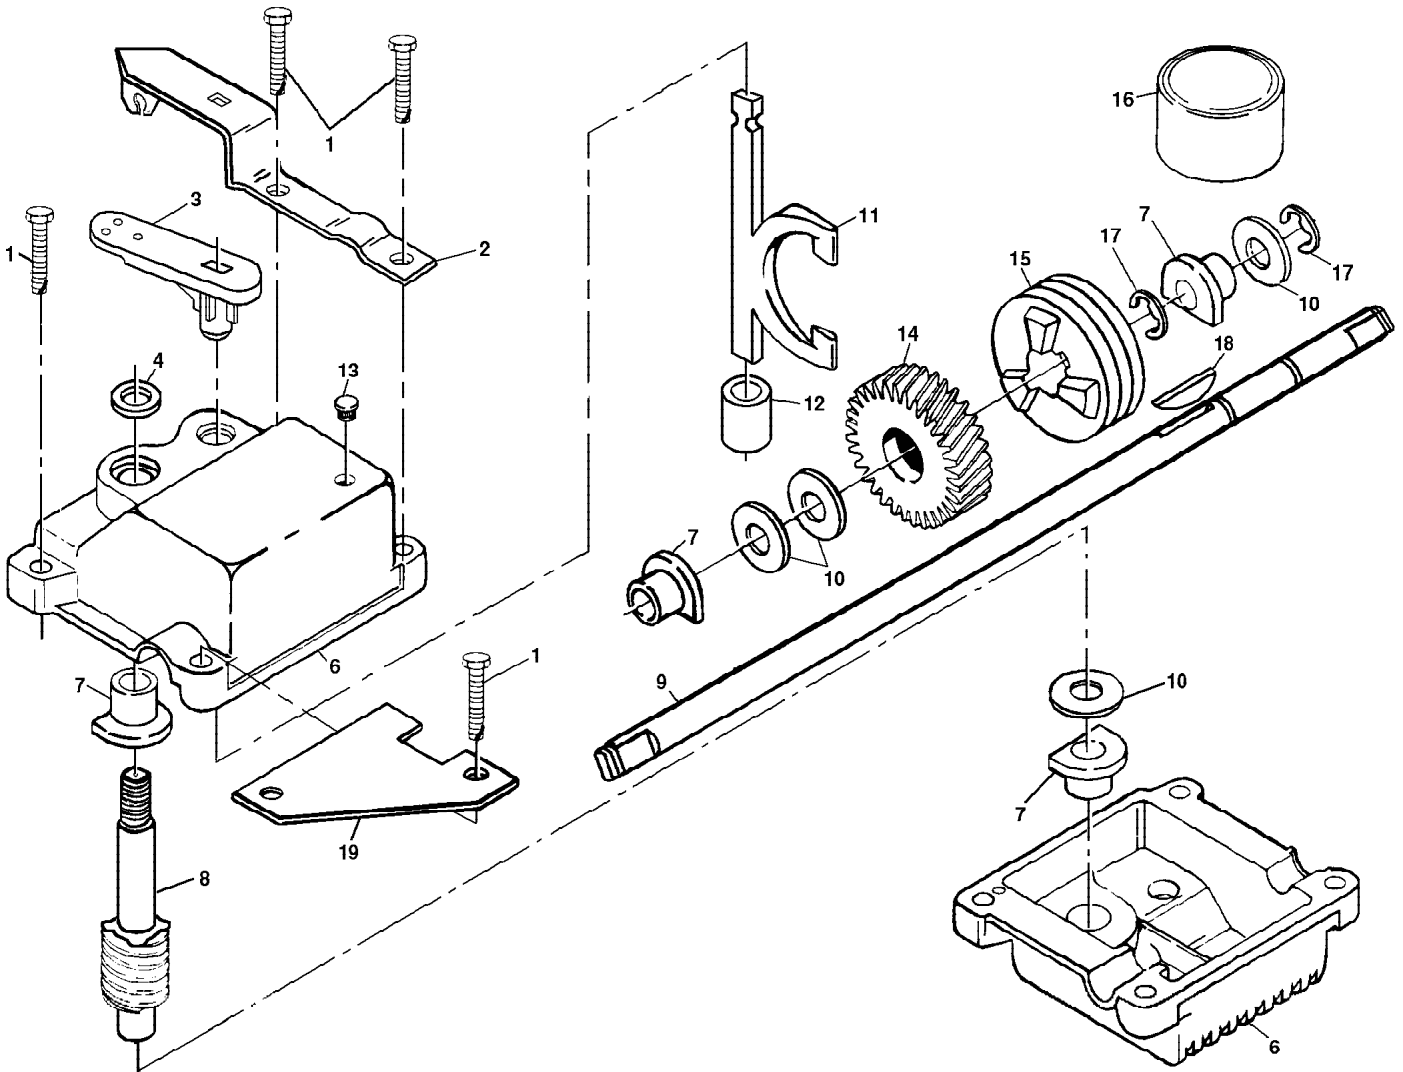

KEY NO.	PART NO.	DESCRIPTION
1	817490416	Tapping Screw 1/4-20 x 1-1/4
2	532140269	Engagement Bracket
3	532137053	Shifter
4	532057072	Seal
6	532048373	Gear Case Halves Kit (Includes Key Nos. 4, 5, and 7)
7	532077881	Bearing
8	532137051	Worm Shaft
9	532137074	Drive Shaft (532702511)
10	532057079	Hardened Washer
11	532131484	Clutch Yoke

KEY NO.	PART NO.	DESCRIPTION
12	532700343	Bushing
13	532086447	Plug
14	532137050	Helical Gear
15	532750436	Clutch Jaw
16	532750369	Grease
17	812000003	E-Ring
18	532850848	Hi-Pro Key
19	532125441	Spring Bracket

* These parts must be purchased through an authorized Briggs & Stratton dealer.

REPAIR PARTS

ROTARY LAWN MOWER - - MODEL NO. 56sf (954077101A)

KEY NO.	PART NO.	DESCRIPTION
1	532142103	Drive Control
2	532063601	Locknut #10-24
3	532144929	Hex Washer Head Screw 1/4-20 x 2.12
4	532700875	Carriage Bolt 1/4-20 x 2
5	532850845	Hubcap
6	532085179	Retainer Clip
7	532052160	Washer
8	532700953	Wheel & Tire Assembly
9	812000058	E-ring
10	532137054	Pinion
11	532088080	Dust Cover
12	532701037	Selector Knob
13	532151009	Wheel Adjuster Assembly (Left)
14	532151010	Wheel Adjuster Assembly (Right)
15	532088118	Felt Washer
16	532063601	Locknut

KEY NO.	PART NO.	DESCRIPTION
18	532137090	Spring
20	532075192	Spring
21	532067725	Washer
22	532702511	Gear Case Assembly
23	532137052	Drive Pulley
24	532132010	Locknut
27	532700479	Drive Cover
28	532087866	Pan Head Machine Screw #10-24 x 2-3/4
29	532136797	Pan Head Machine Screw #10-24 x 1-3/4
30	532131841	Drive Cover Decal
32	532137078	V-Belt
38	532086012	Drive Shaft Cover
39	532086960	Wheel Bushing
--	532750320	Decal RH (Height Adjuster)
--	532750319	Decal LH (Height Adjuster)