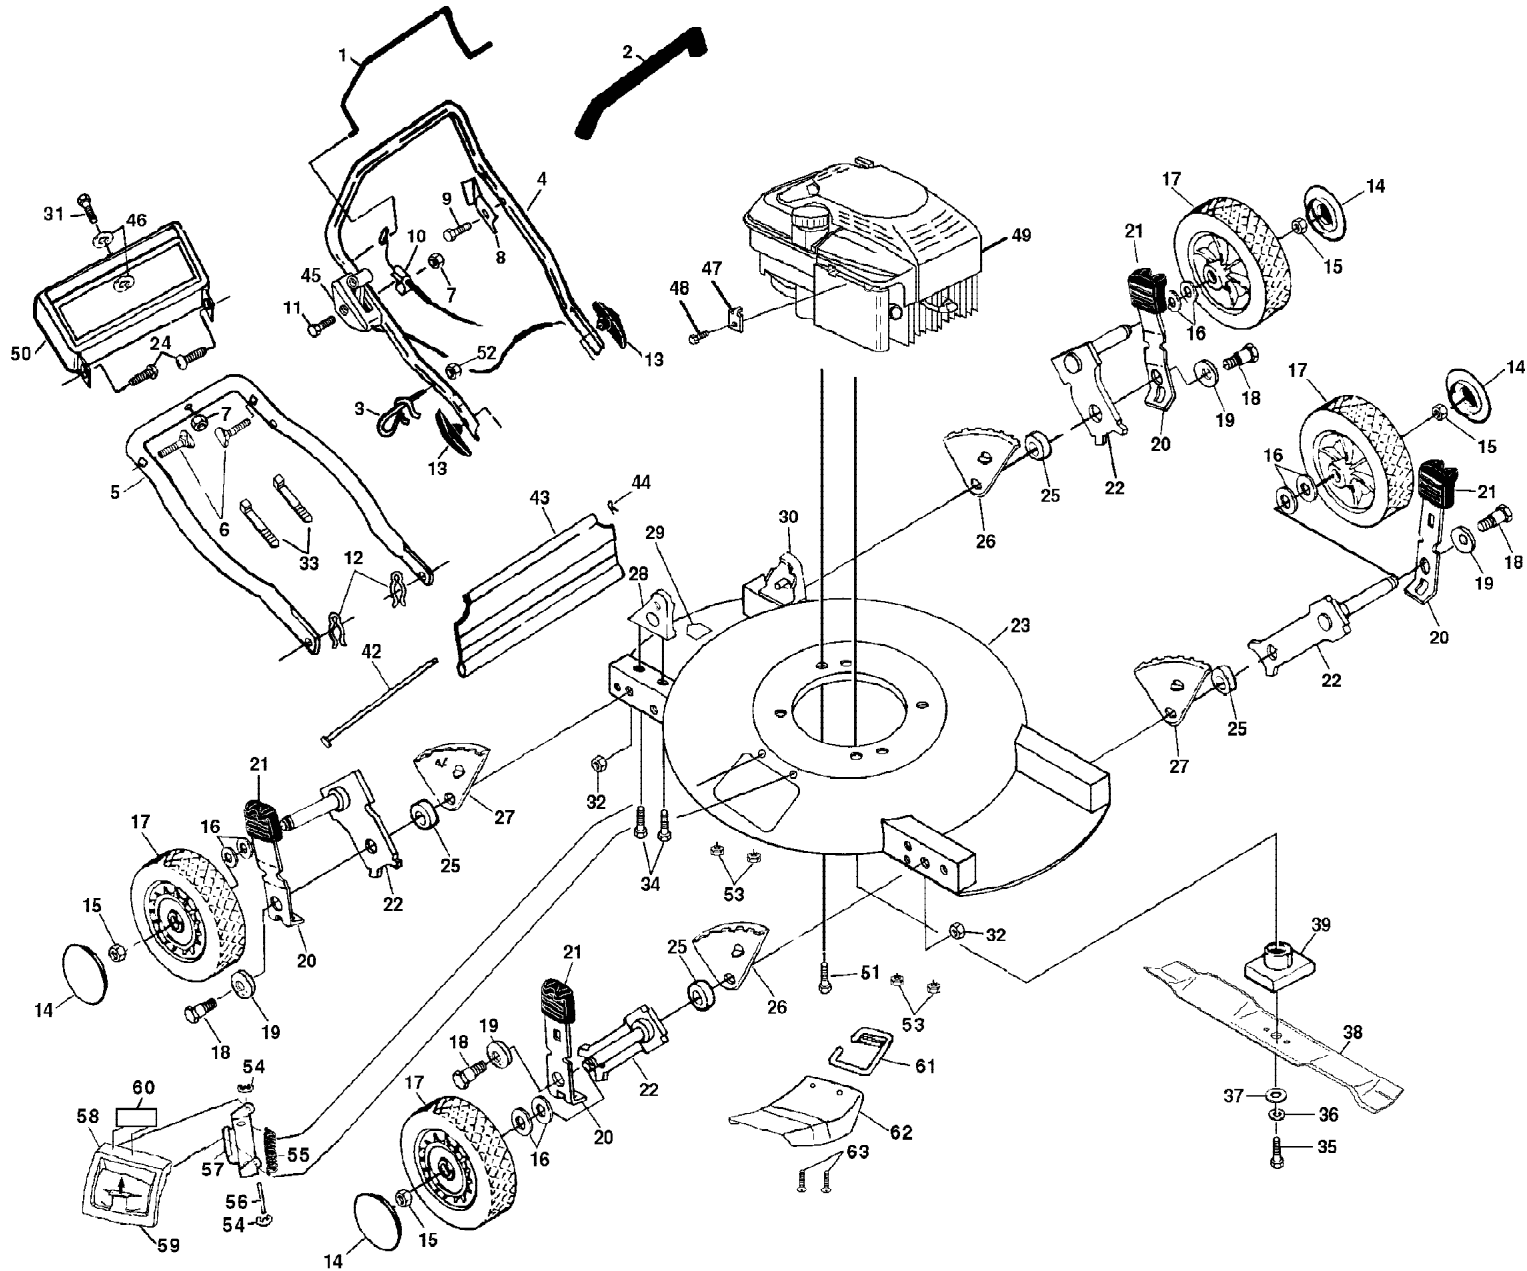

14

REPAIR PARTS

20" ROTARY LAWN MOWER - - MODEL NO. 51md (954076801A)

15

KEY NO.	PART NO.	DESCRIPTION	KEY NO.	PART NO.	DESCRIPTION
1	532850735	Control Bar	33	532066426	Wire Tie
2	532850724	Handle Grip	34	532055187	Thread Cutting Screw 5/16-18 x 3/4
3	532132001	Rope Guide	35	532851084	Hex Head Screw 3/8-24 x 1-3/8
4	532150041	Upper Handle	36	532850263	Helical Lockwasher 3/8
5	532125293	Lower Handle	37	532851074	Hardened Washer
6	532131959	Handle Bolt 5/16-18 x 1-3/4	38	532134871	20" Blade
7	532063601	Locknut 1/4-20	39	532851514	Blade Adapter
8	532125162	Up-Stop Bracket	42	532751649	Deflector Rod
9	532750097	Hex Washer Head Screw #10-24 x 1/2	43	532140544	Rear Deflector
10	532130861	Engine Zone Control Cable	44	532700279	Retainer Clip
11	532144929	Hex Washer Head Screw 1/4-20 x 2.12	45	532700417	Throttle Control
12	532051793	Hairpin Cotter	46	532085723	Washer
13	532136376	Handle Knob	47	532213146	* Cable Clamp
14	532008508	Hubcap	48	532083816	Thread Rolling Screw #10-32 x 5/8
15	532083923	Hex Locknut 3/8-16	49	-----	* Engine - Briggs & Stratton - Model No. 128802
16	532057143	Washer	50	532800547	Trim Plate
17	532800372	Wheel & Tire Assembly	51	532150406	Hex Head Screw, Self Tap. 3/8 - 16 x 1.1
18	532142748	Shoulder Bolt	52	873510400	Keys Locknut 1/4-20
19	532062335	Belleville Washer	53	532063601	Locknut
20	532125066	Selector Spring	54	812000014	External E-Ring
21	532701037	Selector Knob	55	532087589	Torsion Spring
22	532151254	Axle Arm Assembly	56	532087590	Hinge Rod
23	532141934	Lawn Mower Housing (Includes Key No. 29)	57	532130737	Housing Assembly Bracket
24	532036953	Screw	58	532140862	Mulcher Door
25	532146630	Spacer	59	532140864	Door Latch
26	532800370	Wheel Adjusting Bracket (R.F./L.R.)	60	532140648	Decal
27	532800368	Wheel Adjusting Bracket (L.F./R.R.)	61	532751399	Chute Mounting Bracket
28	532140465	Handle Bracket Assembly (Right)	62	532752118	Mulcher Deflector
29	532107339	Danger Decal	63	874180410	Truss Head Screw
30	532140466	Handle Bracket Assembly (Left)	--	532150964	Owner's Manual (English/French)
31	532085436	Screw	--	532150880	Decal (Engine)
32	532751592	Locknut 3/8-16	--	532142184	Decal (Housing)
			--	532150321	Trim Plate Decal