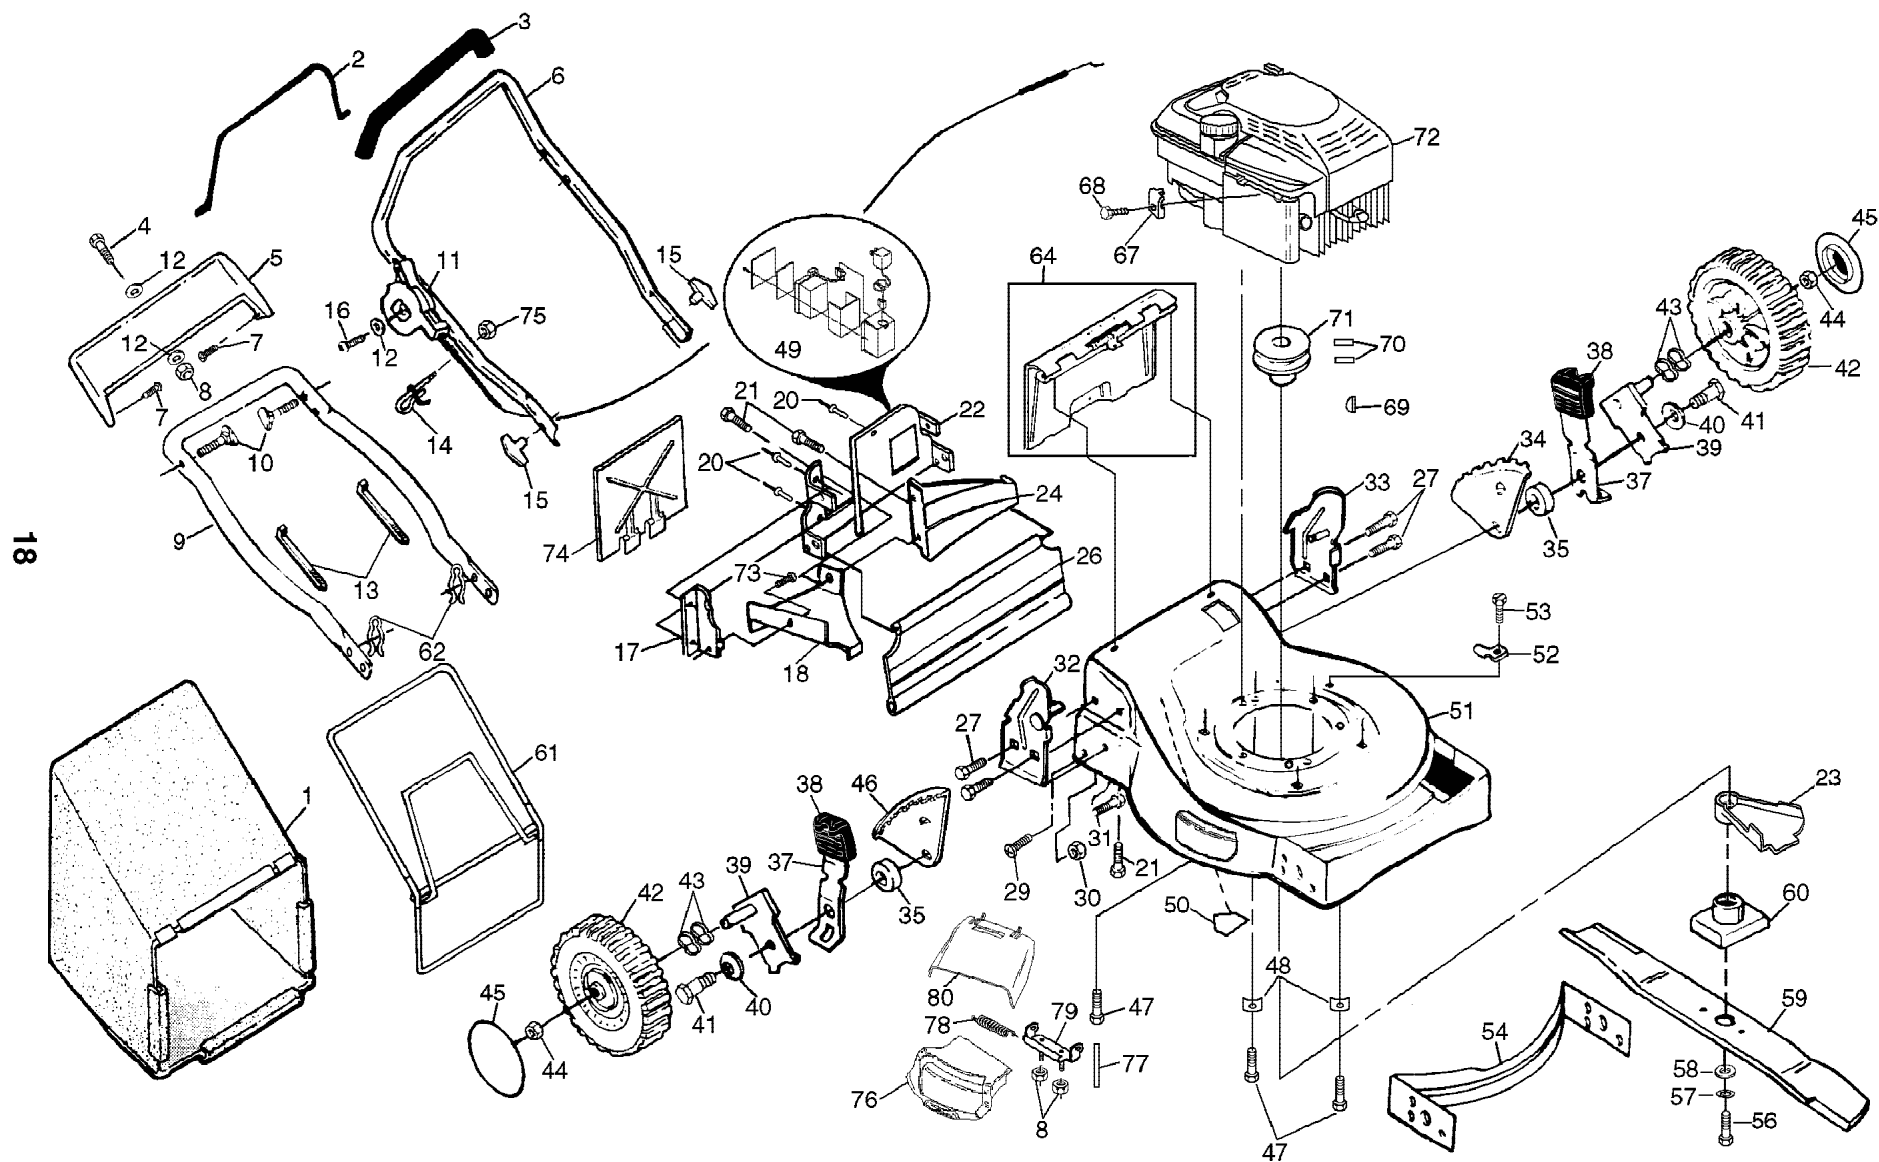

REPAIR PARTS

ROTARY LAWN MOWER - - MODEL NO. 56sfe (954076401A)

REPAIR PARTS

ROTARY LAWN MOWER - - MODEL NO. 56sfe (954076401A)

	KEY NO.	PART NO.	DESCRIPTION	KEY NO.	PART NO.	DESCRIPTION
	1	532800386	Grass Bag Assembly	43	532057143	Wave Washer
	2	532131085	Control Bar	44	532083923	Nut
	3	532850724	Handle Grip	45	532850845	Hubcap
	4	532085436	Hex Washer Head Machine Screw 1/4-20 x 1-1/2	46	532151010	Wheel Adjusting Bracket (Right)
	5	532800547	Trim Plate	47	532150406	Thread Rolling Screw 3/8-16 x 1
	6	532125294	Upper Handle	48	532125078	Engine Washer
	7	532036953	Self-tapping Screw #10-24 x 5/8	49	-----	Battery (See Battery Repair Parts Page)
	8	532063601	Locknut 1/4-20	50	532107339	Danger Decal
	9	532125293	Lower Handle	51	532151022	Lawn Mower Housing (Includes Key No. 50)
	10	532131959	Handle Bolt	52	532087930	Guide Clip (Housing)
	11	532700417	Throttle Control	53	532750097	Hex Washer Head Screw #10-24 x 1/2
	12	532085723	Washer	54	532125345	Front Baffle
	13	532066426	Wire Tie	56	532851084	Hex Head Screw 3/8-24 x 1-3/8 Gr. 8
	14	532132001	Rope Guide	57	532850263	Helical Lockwasher 3/8
	15	532136376	Handle Knob	58	532851074	Hardened Washer
	16	532701650	Round Head Screw 1/4-20 x 2-3/4	59	532141114	22" Blade
	17	532138860	Side Baffle	60	532851514	Blade Adapter
	18	532125376	Discharge Baffle	61	532088614	Catcher Frame Assembly
	20	532128415	Rivet	62	532051793	Hairpin Cotter
	21	532054583	Hex Tapping Screw 1/4-20 x 1/2	64	532147612	Rear Door Assembly
	22	532142194	Back Plate	67	532213146	* Cable Clamp
	23	532134612	Debris Shield	68	532083816	Thread Rolling Screw #10-32 x 5/8
	24	532125348	Rear Baffle	69	532087677	Hi-Pro Key
	26	532140540	Rear Skirt	70	532059708	Set Screw 1/4-20 x 5/16
	27	532150078	Thread Cutting Screw 5/16-18 x 3/4	71	532084596	Engine Pulley
	29	532088652	Hinge Screw	72	-----	* Engine - Briggs & Stratton - Model No. 128807
	30	532751592	Locknut	73	532150050	Screw
	32	532142007	Handle Bracket Assembly (Right)	74	532125368	Mulcher Plate
	33	532142008	Handle Bracket Assembly (Left)	75	873510400	Keps Locknut
	34	532151009	Wheel Adjusting Bracket (Left)	76	532150654	Mulcher Door
	35	532146630	Spacer	77	532147286	Hinge Rod
	37	532125066	Selector Spring	78	532145286	Hinge Spring
	38	532701037	Selector Knob	79	532147775	Hinge Bracket W/Fin
	39	532151254	Axle Arm Assembly	80	532150653	Discharge Deflector
	40	532062335	Belleville Washer	--	532151021	Owner's Manual (English/French)
	41	532142748	Shoulder Bolt 3/8-16	--	532150321	Decal (Trim Plate)
	42	532800333	Wheel & Tire Assembly	--	532057303	Lubriplate (Not shown)

19

* These parts must be purchased through an authorized Briggs & Stratton dealer.