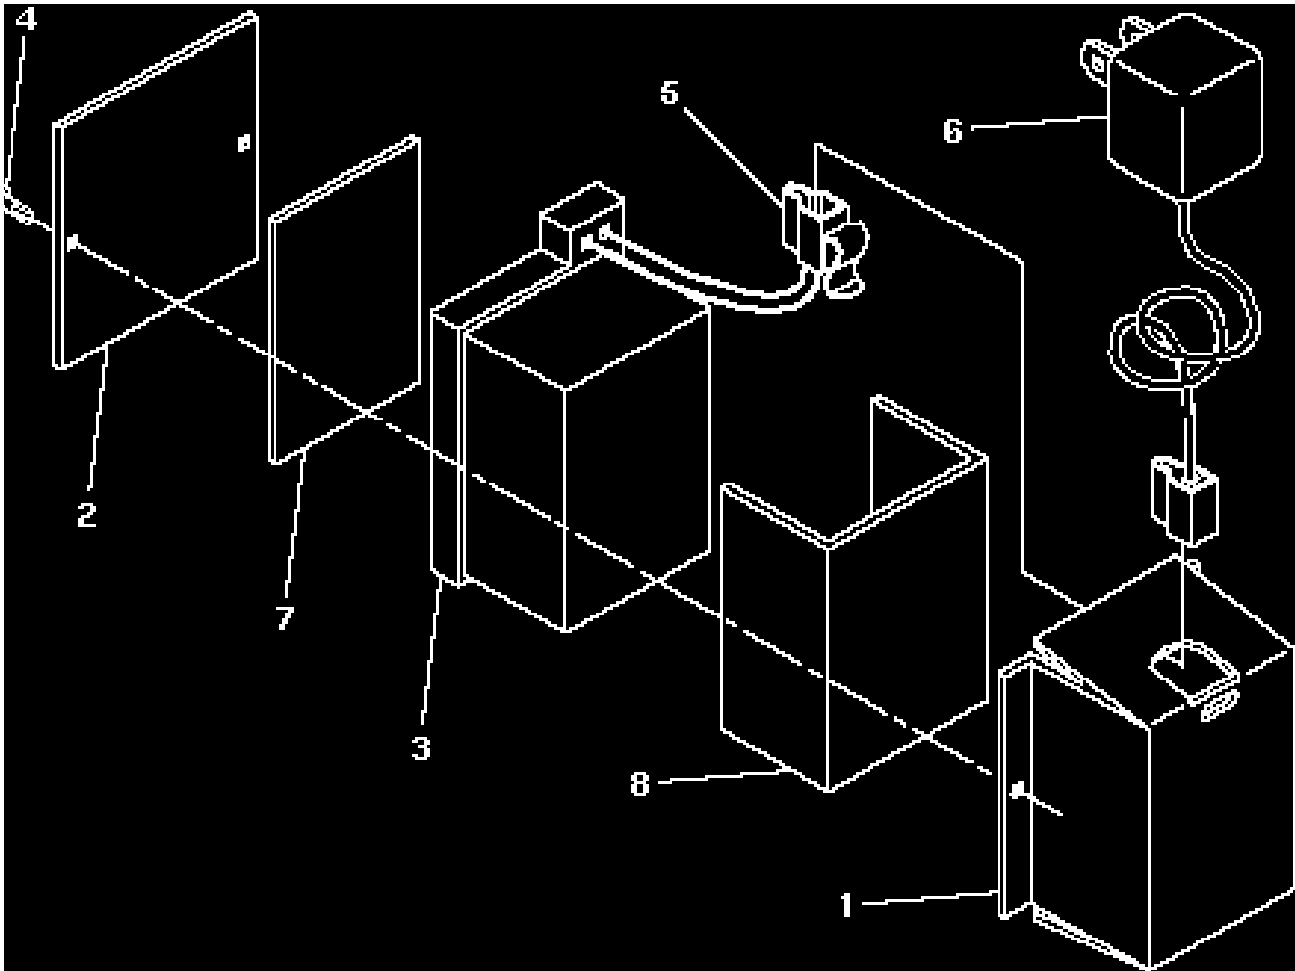

REPAIR PARTS

ROTARY LAWN MOWER -- MODEL NO. 56sfe (954076401A)

BATTERY

KEY NO.	PART NO.	DESCRIPTION
1	532125286	Battery Bracket
2	532125287	Battery Cover
3	532750909	Battery Kit (Includes Key Nos. 5 & 7)
4	532750097	Hex Washer Head Screw #10-24 x 1/2
5	532086353	Connector Mounting Clip
6	532111549	Battery Charger
7	532086649	Battery Pad
8	532134861	Battery Wrap