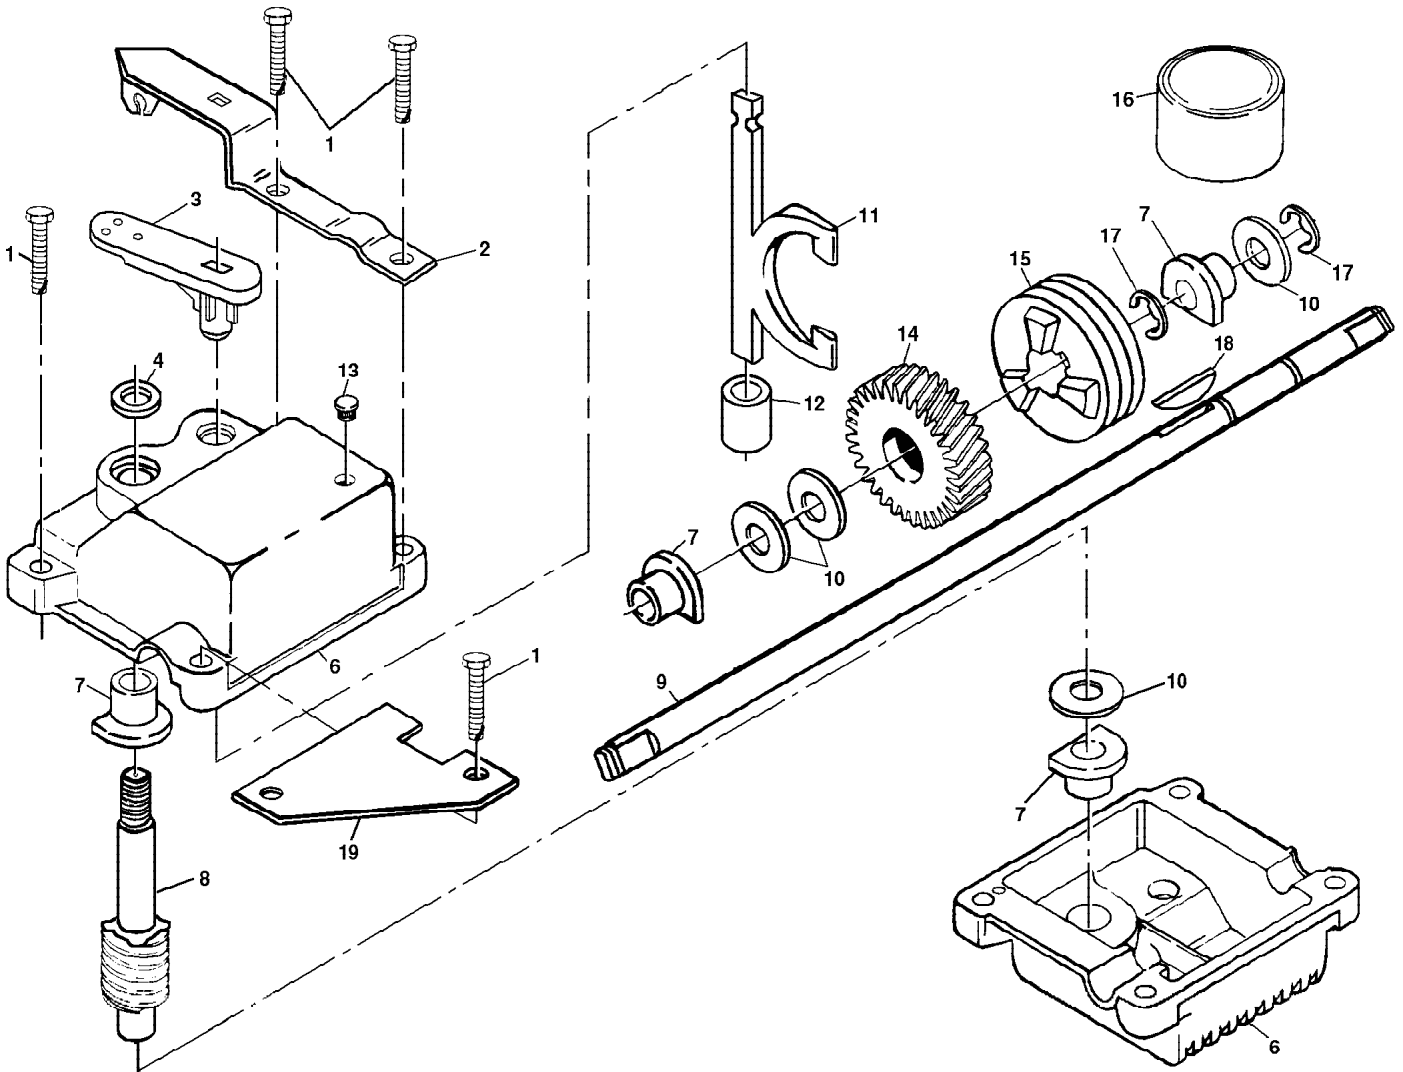

Illustrated Parts List	1995-09
	19502017

56 SFE

954076401A

Repair Parts Manual

Walk Mower

REPAIR PARTS

GEAR CASE ASSEMBLY PART NUMBER 532702511

KEY NO.	PART NO.	DESCRIPTION
1	817490416	Tapping Screw 1/4-20 x 1-1/4
2	532140269	Engagement Bracket
3	532137053	Shifter
4	532057072	Seal
6	532048373	Gear Case Halves Kit (Includes Key Nos. 4, and 7)
7	532077881	Bearing
8	532137051	Worm Shaft
9	532137074	Drive Shaft
10	532057079	Hardened Washer

KEY NO.	PART NO.	DESCRIPTION
18	532137090	Spring
20	532075192	Spring
21	532067725	Washer
22	532702511	Gear Case Assembly
23	532137052	Drive Pulley
24	532132010	Locknut
27	532700479	Drive Cover
28	532087866	Pan Head Machine Screw #10-24 x 2-3/4
29	532136797	Pan Head Machine Screw #10-24 x 1-3/4
30	532142072	Drive Cover Decal
32	532137078	V-Belt
38	532086012	Drive Shaft Cover
39	532086960	Wheel Bushing
---	532750320	Decal RH (Height Adjuster)
---	532750319	Decal LH (Height Adjuster)