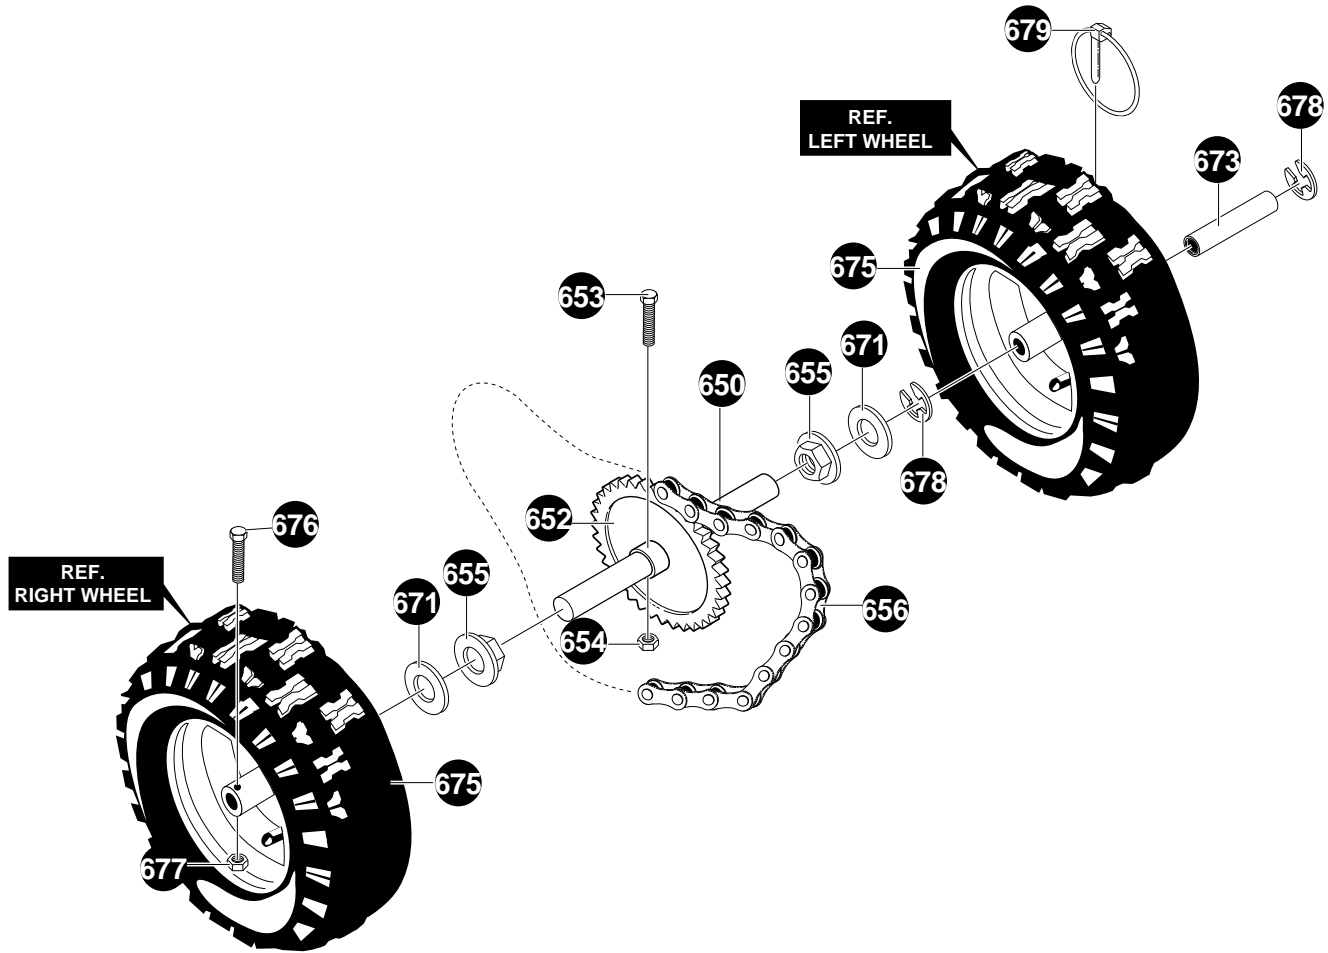

24" SNOW THROWER MODEL ST 724

WHEEL ASSEMBLY REPAIR PARTS

REF. NO	PART NO.	PART NAME
650	601 00 15-33	SHAFT, AXLE WHEEL/MID
652	601 00 15-34	SPROCKET & HUB ASSY
653	601 00 15-35	SCREW 1/4-20X2.25
654	601 00 00-62	NUT, 1/4-20 REGHEXCTRLK
655	601 00 15-36	BEARING, FLANGE
656	601 00 14-86	CHAIN, ROLLER #42 X 40P
671	601 00 14-38	FLATWASHER .765X1.12X.06
673	601 00 17-46	BUSHING, WHEEL 4"LG
675	601 00 17-47	TIRE & RIM 13X5.0X6
676	601 00 15-39	SCREW, SHR 1/4-20X1.75
677	601 00 00-62	NUT 1/4-20 REGHEXCTRLK
678	601 00 15-40	RING, RETAINING
679	601 00 15-41	PIN, KLIK

318542E