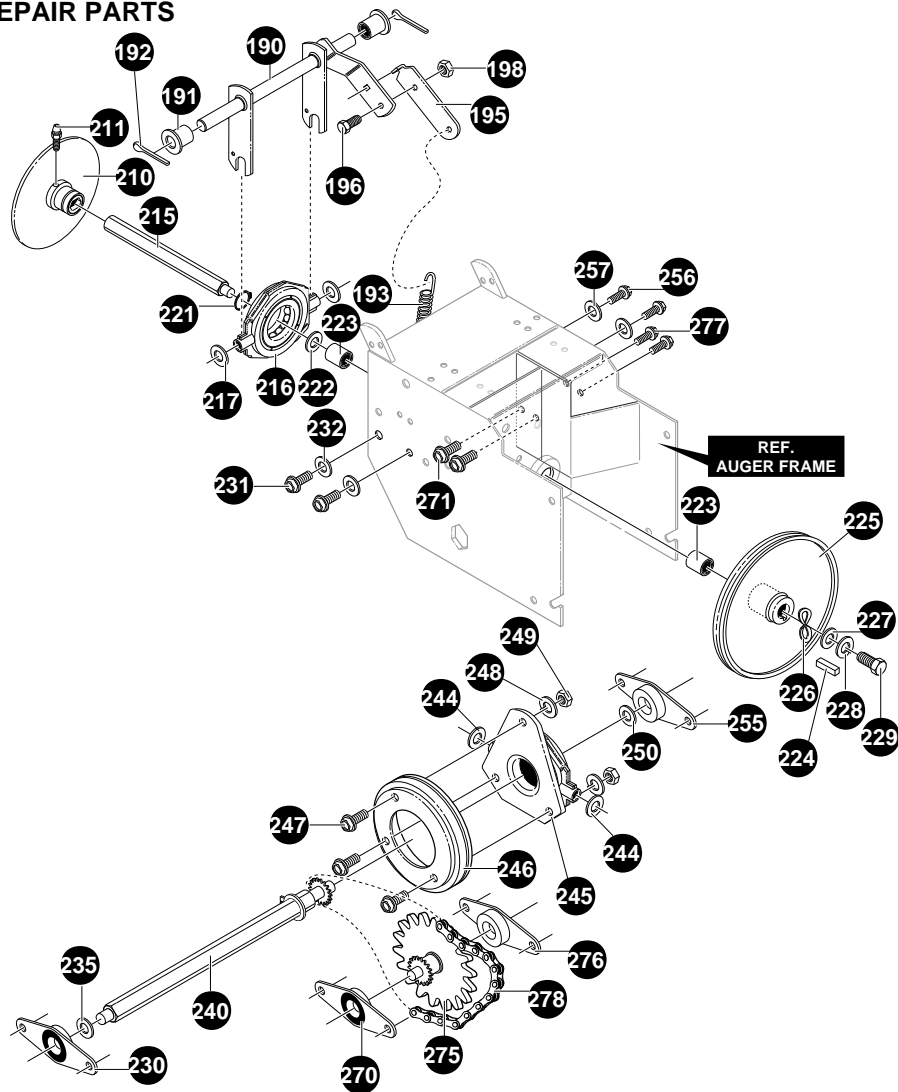

24" SNOW THROWER MODEL ST 724

DRIVE COMPONENT REPAIR PARTS

REF. NO	PART NO.	PART NAME
190	601 00 14-66	LEVER, ASSY TRACTION CLUTCH
191	601 00 14-47	BEARING, FLANGED
192	601 00 09-30	COTTER PIN .125 DIA X 1.00 LG
193	601 00 14-67	SPRING, RETURN
195	601 00 14-68	LEVER, SPRING TRAC CLUTCH
196	601 00 13-74	SCREW, 1/4-20 X .63
198	601 00 00-62	NUT, 1/4-20 REG HEX CTRLK
210	601 00 14-69	DISC, ASSY FRICTION WHEEL
211	601 00 14-70	ZERK, GREASE
215	601 00 14-71	SHAFT, HEX TRACTION
216	601 00 14-72	BEARING, TRUNION
217	601 00 14-73	FLATWASHER, .680 X 1.12 X .060
221	601 00 14-74	RING, RETEX 1.16 X .05 TRU
222	601 00 14-75	FLATWASHER, .680 X 1.12 X .060
223	601 00 05-65	BEARING, BALL 6203-2AA-C3
224	601 00 14-76	KEY, SQUARE .18 SQ X .63 LG
225	601 00 14-77	PULLEY, V3L 6.50 X .56
226	601 00 14-78	WASHER, WAVE .675 X 1.00 X .020
227	601 00 00-03	FLATWASHER, .281 X 1.00 X .063
228	601 00 00-14	WASHER, RSPTLK .263 X .49 X .07
229	601 00 00-68	SCREW 1/4-20 X .75

REF. NO	PART NO.	PART NAME
230	601 00 14-79	BEARING & RETAINER ASSY
231	601 00 05-19	SCREW 5/16-18 X .50 WAHTAP
232	601 00 00-23	WASHER, HVSP TLK .328 X .60 X .09
235	601 00 14-80	WASHER, SP .502 X .75 X .0605
240	601 00 14-81	SHAFT & SPROCKET ASSY
244	601 00 14-73	FLATWASHER .505 X 1.00 X .06
245	601 00 17-41	BEARING, TRUNION CLUTCH
246	601 00 14-83	WHEEL, ASSY FRICTION DISC
247	601 00 13-74	SCREW, 1/4-20 X .63
248	601 00 00-14	WASHER, RGSPTLK .263 X .49 X .07
249	601 00 00-11	NUT, 1/4-20 REG HEX
250	601 00 14-80	WASHER, SP .502 X .75 X .0605
255	601 00 14-79	BEARING & RETAINER ASSY
256	601 00 05-19	SCREW 5/16-18 X .50 WAHTAP
257	601 00 00-23	WASHER, HVSP TLK .328 X .60 X .09
270	601 00 14-79	BEARING & RETAINER ASSY
271	601 00 05-19	SCREW 5/16-18 X .50 WAHTAP
275	601 00 14-85	JACK, ASY #41-36T&8T W/PBRG
276	601 00 14-79	BEARING & RETAINER ASSY
277	601 00 05-19	SCREW 5/16-18 X .50 WAHTAP
278	601 00 14-86	CHAIN ROLLER #42 X 40P

313995F