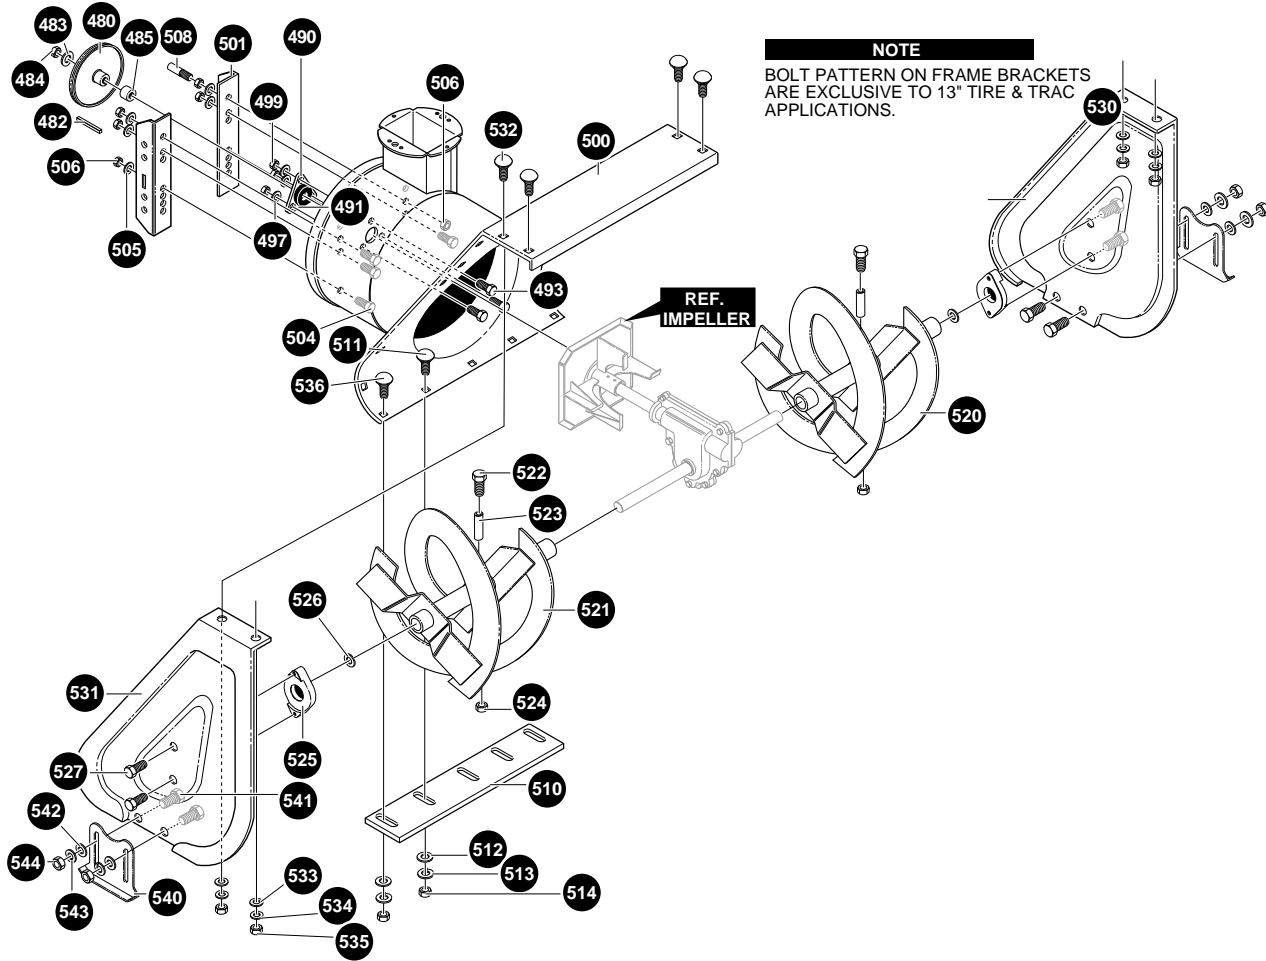

24" SNOW THROWER MODEL ST 724

AUGER HOUSING REPAIR PARTS

REF. NO	PART NO.	PART NAME
480	601 00 16-09	PULLEY, V4L 8.40
482	601 00 15-07	KEY, SQUARE .18SQX.88LG
483	601 00 14-46	FLATWASHER, .53X1.00X.063
484	601 00 01-07	NUT, 1/2-20 REGHXCTRLK
485	601 00 16-10	SPACER, SLEV .676X1.00X.53
490	601 00 15-09	RETAINER, BALL
491	601 00 05-65	BRING, BALL 6203-2AA-C3
493	601 00 00-73	SCREW 5/16-18X.75
497	601 00 00-23	WASHER, HVSPTLK .328X.60X.09
499	601 00 00-12	NUT, 5/16-18 REGHEX
500	601 00 15-10	HOUSING, ASSY 24/12
501	601 00 16-12	BRACKET & NUTS ASSY
504	601 00 15-12	SCREW 3/8-16X.75
505	601 00 00-15	WASHER, RGSPTLK .393X.68X.10
506	601 00 00-60	NUT 3/8-16 REGHEXCTRLK
508	601 00 17-42	STUD, BRAKE ARM
510	601 00 17-43	BLADE, SCRAPER 24"
511	601 00 14-11	BOLT, 5/16-18X.75 CARR.
512	601 00 00-19	FLATWASHER .344X.69X.065
513	601 00 17-44	WASHER, SPTLK .31X.58X.08
514	601 00 00-12	NUT, 5/16-18 REGHEX

REF. NO	PART NO.	PART NAME
520	601 00 18-69	AUGER, ASSY LH 22"
521	601 00 18-70	AUGER, ASSY RH 22"
522	601 00 14-56	SCREW 1/4-20X1.75
523	601 00 15-17	SPACER, SLEV .250X.47X.20
524	601 00 00-62	NUT 1/4-20 REGHEXCTRLK
525	601 00 15-18	AUGER SHAFT BEARING
526	601 00 15-19	FLATWASHER 1.005X1.31X.035
527	601 00 05-20	SCREW, 5/16-18X.75 WAHTAP
530	601 00 15-21	PLATE, AUGER HSNG RH
531	601 00 15-20	PLATE, AUGER HSNG LH
532	601 00 14-11	BOLT 5/16-18X.75 CARR.
533	601 00 00-19	FLATWASHER .344X.69X.065
534	601 00 00-23	WASHER, HVSPTLK .328X.60X.09
535	601 00 00-12	NUT, 5/16-18 REGHEX
536	601 00 08-99	BOLT, 5/16-18X1.00 CARR.
540	601 00 17-45	SKID, HEIGHT ADJUST
541	601 00 14-11	BOLT, 5/16-18X.75 CARR.
542	601 00 00-19	FLATWASHER .344X.69X.065
543	601 00 00-23	WASHER, HVSPTLK .31X.58X.08
544	601 00 00-12	NUT, 5/16-18 REGHEX