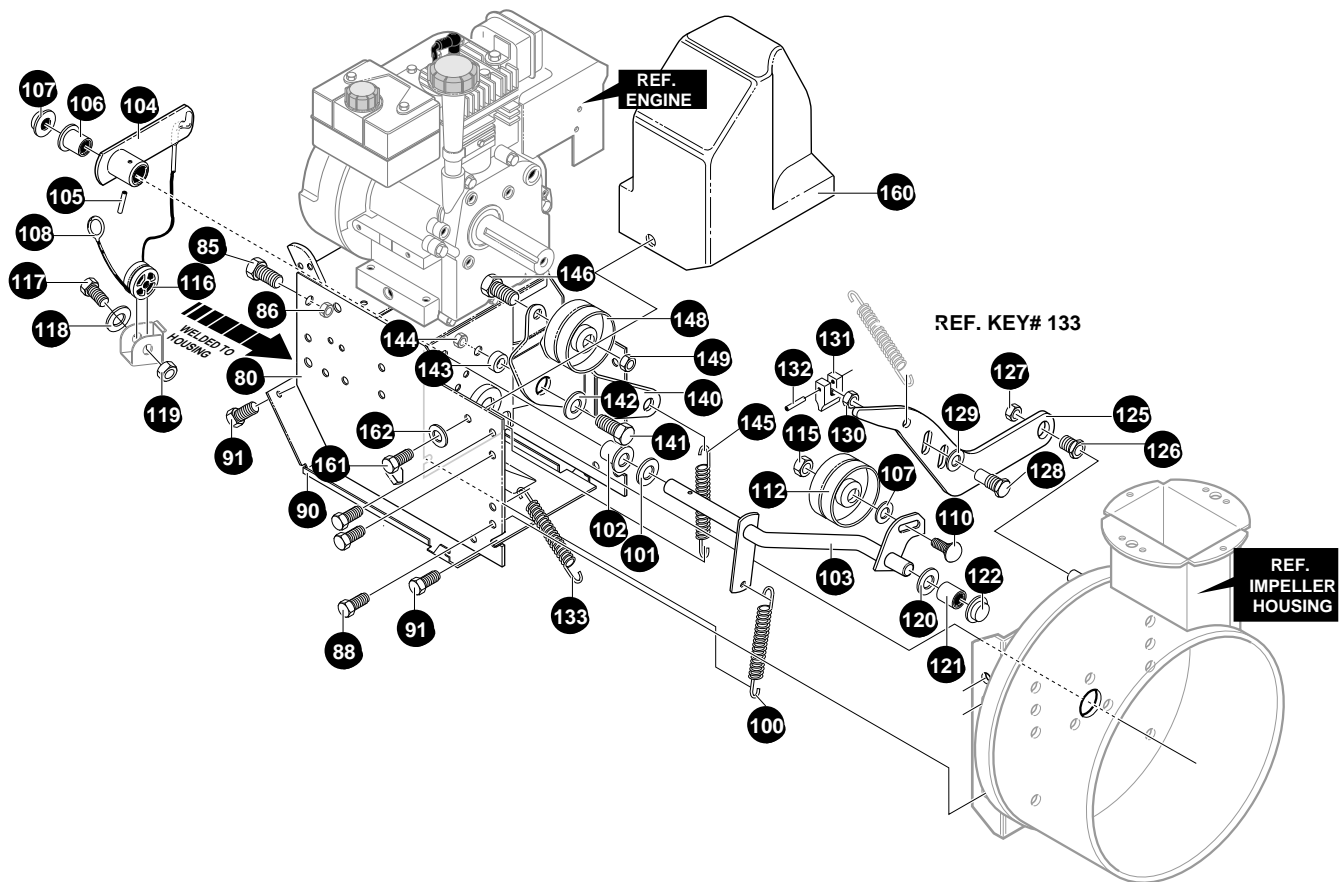

# ST 724

**1996-01**

**Spare Parts**

**24" SNOW THROWER MODEL ST 724**

**ENGINE REPAIR PARTS**

REF. NO	PART NO.	PART NAME
10	ENGINE	7HP TEC (SEE ENGINE MANUAL)
12	601 00 00-73	SCREW, 5/16-18 X .75
13	601 00 00-23	WASHER, HVSP TLK .328X.60X.09
31	601 00 14-32	GUIDE, ROD BELT RH
33	601 00 00-23	WASHER, HVSP TLK .328X.60X.09
34	601 00 14-33	SCREW 5/16-24X.625
41	601 00 14-32	GUIDE, ROD BELT LH
43	601 00 00-23	WASHER, HVSP TLK .328X.60X.09
44	601 00 14-33	SCREW 5/16-24X.625
51	601 00 14-34	WASHER, CRANKSHAFT
53	601 00 14-36	PULLEY, HALF V3L 2.00X.752ID
54	601 00 14-35	FLATWASHER, .752X.91X.02
57	601 00 14-37	BELT, V 3L 33.13LG
59	601 00 14-38	FLATWASHER, .765X1.12X.06
60	601 00 15-93	PULLEY, ENGINE V 4L
63	601 00 17-37	BELT, V 4L 36.6LG
67	601 00 14-41	FLATWASHER
68	601 00 00-15	WASHER, REGSP TLK .393X.60X.10
69	601 00 05-27	SCREW 3/8-24 X 1.00 NYL
	601 00 17-36	OWNER'S MANUAL ENG/FR

319042E

**24" SNOW THROWER MODEL ST 724**

**FRAME REPAIR PARTS**

REF. NO	PART NO.	PART NAME
80	601 00 17-38	FRAME, ASSY ENG. MT.
85	601 00 14-43	SCREW 5/16-24X1.00
86	601 00 08-23	NUT, 5/16-24 HEXWD FLLK
88	601 00 05-19	SCREW, 5/16-18X.50 WAHHTAP
90	601 00 17-39	COVER, BOTTOM WHEEL DRIVE
91	601 00 14-45	SCREW 1/4-20 X .63 WAHHTAP
100	601 00 10-89	IDLER SPRING
101	601 00 14-46	FLATWASHER, .53X1.00X.063
102	601 00 14-47	BEARING FLANGE
103	601 00 15-97	ASSY, SHAFT AUG CLUTCH
104	601 00 14-49	LEVER, ASSY AUGER CLUTCH
105	601 00 14-51	SPRING PIN .165DIA X.88LG
106	601 00 14-47	BEARING, FLANGE
107	601 00 14-52	NUT, 1/2 PUSH ON
108	601 00 14-53	CABLE, .205 EYE 6.125LG
110	601 00 15-98	BOLT, 3/8-16X1.25 CARR.
111	601 00 00-20	FLATWASHER .406X.81X.065
112	601 00 14-54	PULLEY, IDLER
115	601 00 13-35	NUT, 3/8-16 HEXCTRLKJAM
116	601 00 14-55	SPOOL, CABLE AUGER CLUTCH
117	601 00 14-56	SCREW 1/4-20X1.75
118	601 00 00-18	FLATWASHER .281X.63X.065
119	601 00 00-62	NUT 1/4-20 REGHEXCTRLK
120	601 00 14-46	FLATWASHER .53X1.00X.063