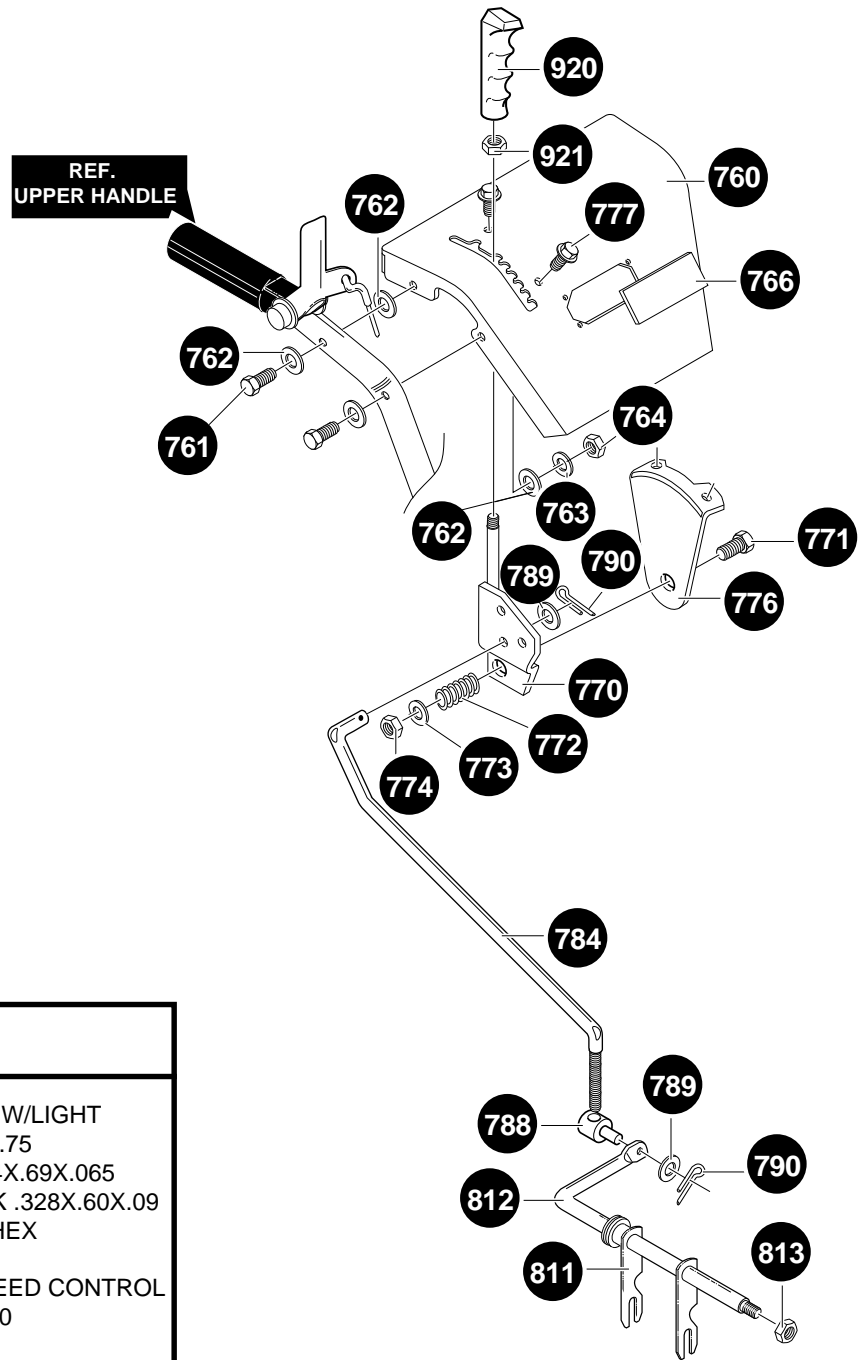

24" SNOW THROWER MODEL ST 724

CONTROL PANEL REPAIR PARTS

REF. NO	PART NO.	PART NAME
760	601 00 15-56	PANEL, CONTROL W/LIGHT
761	601 00 15-57	SCREW, 5/16-18X1.75
762	601 00 00-19	FLATWASHER .344X.69X.065
763	601 00 00-23	WASHER HVSP TLK .328X.60X.09
764	601 00 00-12	NUT, 5/16-18 REGHEX
766	601 00 15-58	PLATE, PANEL
770	601 00 15-59	HANDLE ASSY SPEED CONTROL
771	601 00 15-55	SCREW 3/8-16X2.00
772	601 00 15-60	SPRING
773	601 00 00-20	FLATWASHER .406X.81X.065
774	601 00 06-53	NUT, 3/8-16 HEXNYL
776	601 00 17-48	BRACKET, SPEED CONTROL
777	601 00 05-20	SCREW, 5/16-18X.75 WAHHTAP
780	601 00 00-25	PIN, COTTER .090DIA X.75LG
781	601 00 00-19	FLATWASHER, .344X.69X.065
784	601 00 15-62	ROD, SPEED CONTROL
788	601 00 15-63	NUT, TRUNNION 5/16-24
789	601 00 00-19	FLATWASHER .344X.69X.065
790	601 00 00-25	COTTER PIN .090DIA X.73LG
811	601 00 15-64	BEARING, FLANGED
812	601 00 15-65	ROD, ASSY YOKE "PANEL"
813	601 00 00-60	NUT 3/8-16 REGHEX CTRLK
920	601 00 02-36	HANDLE, 3/8-16 MOLDED
921	601 00 00-60	NUT, 3/8-16 REGHEX CTRLK

319052F