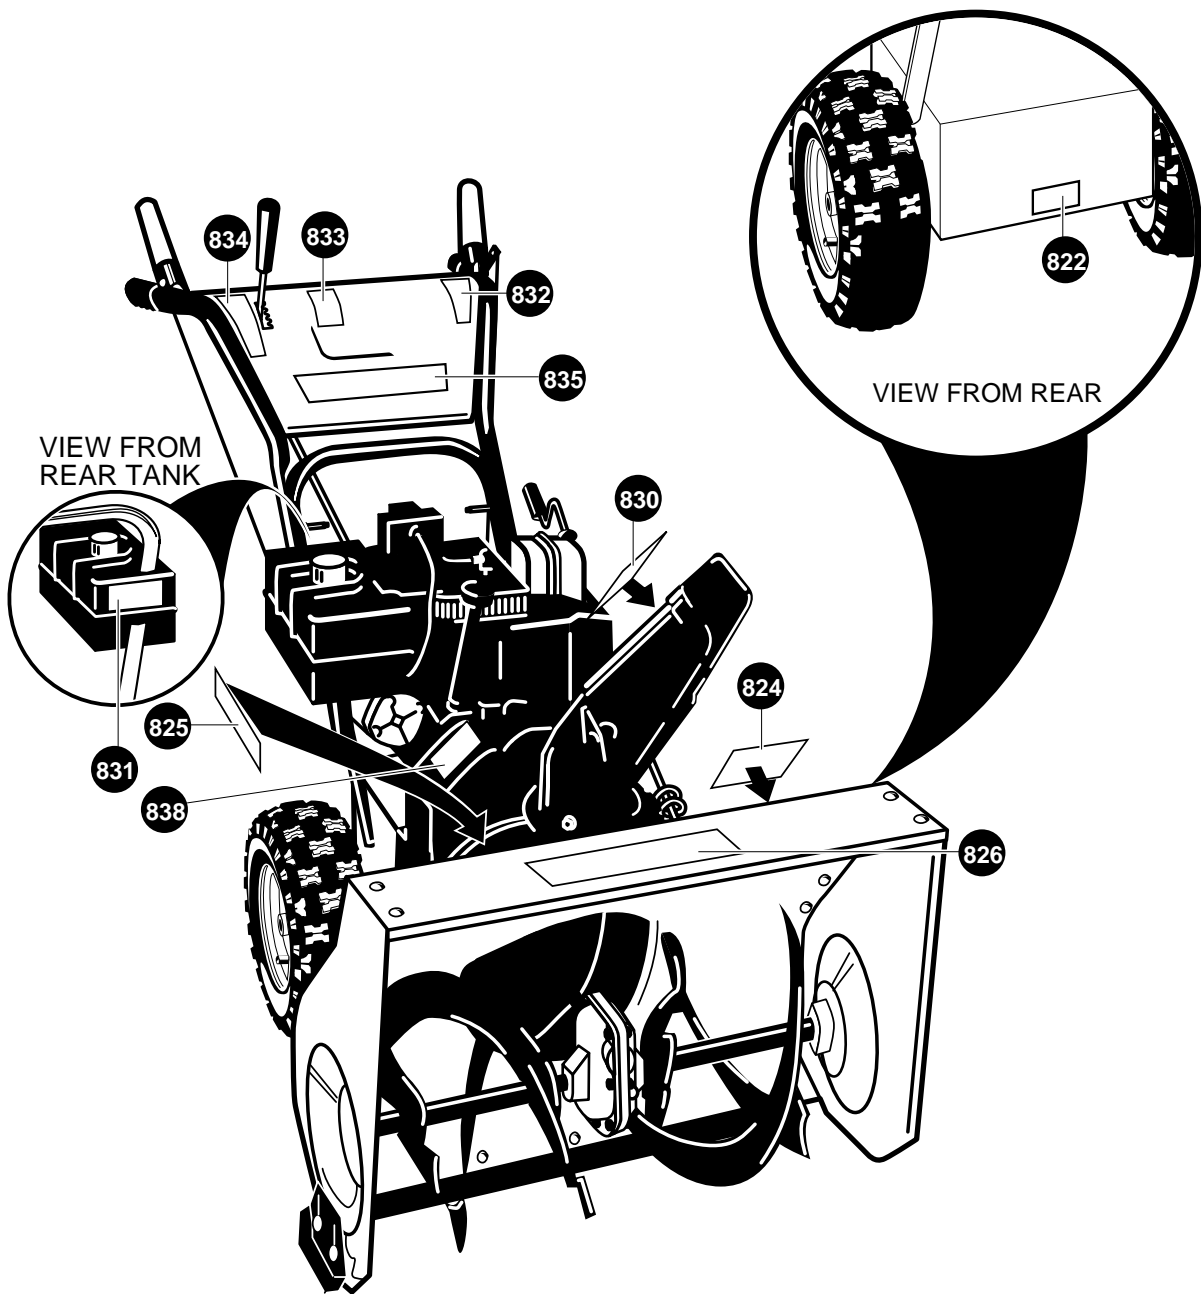

24" SNOW THROWER MODEL ST 724

DECALS

REF. NO	PART NO.	PART NAME
822	601 00 15-75	DECAL, OVER ADJ OF DISC
824	601 00 15-76	DECAL, DANGER FOOT SYM
825	601 00 15-77	DECAL, DUAL STAGE
826	601 00 18-41	DECAL, AUGER HOUSING TOP
830	601 00 15-79	DECAL, DANGER FINGER
831	601 00 15-80	DECAL, FREE IMPELLER
832	601 00 15-81	DECAL, TRACT DR -CHUTE ROT
833	601 00 15-82	DECAL, SNOW CONDITIONS
834	601 00 15-83	DECAL, GEAR SELECT/AUGER
835	601 00 18-42	DECAL, HANDLE PANEL
838	601 00 15-85	DECAL, BELT STRETCH ADJ.

334544C