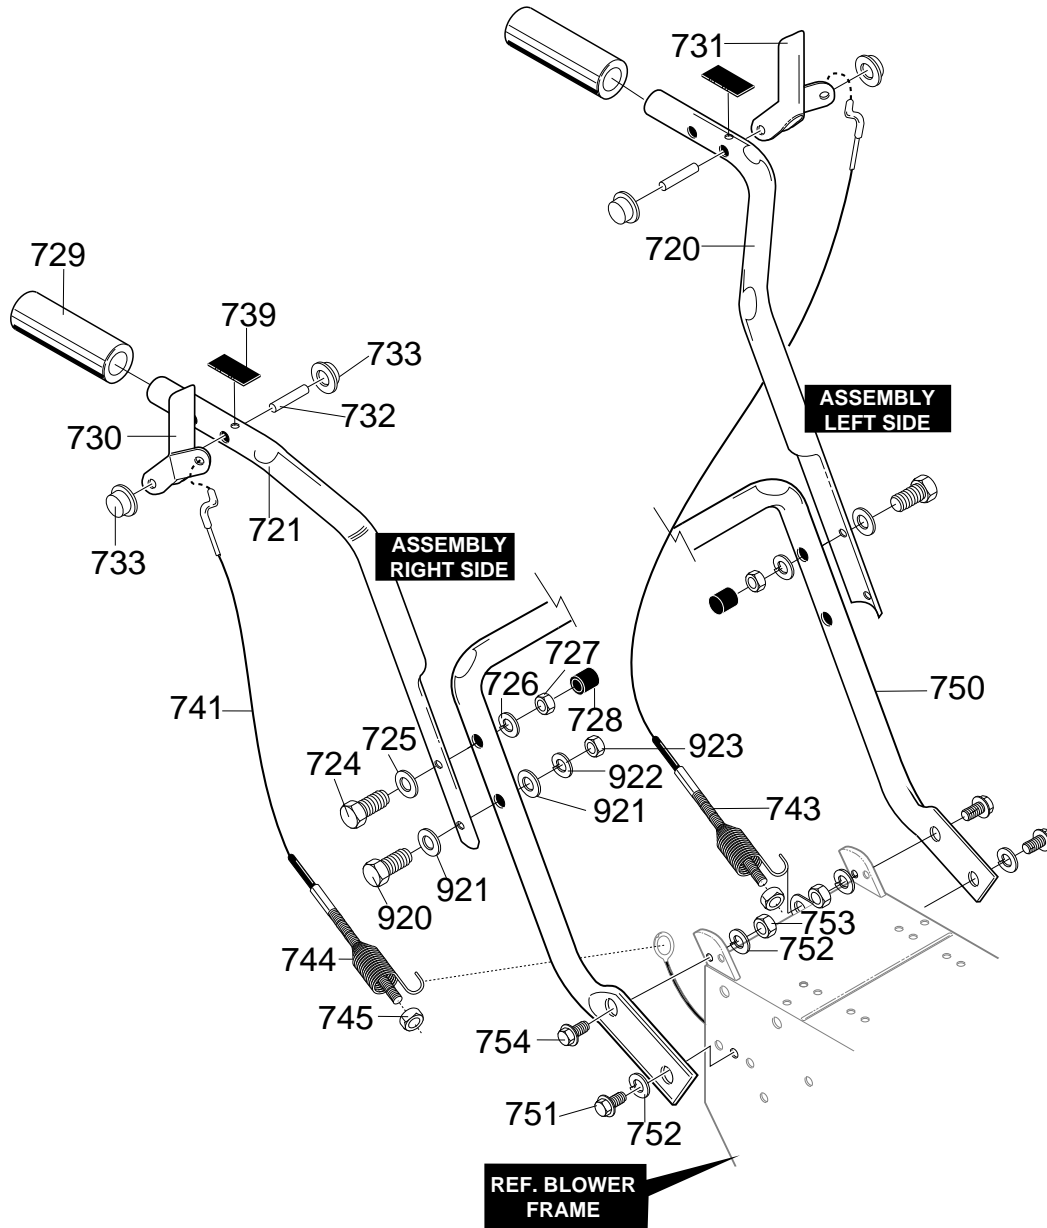

24" SNOW THROWER MODEL ST 724

HANDLES REPAIR PARTS

REF. NO	PART NO.	PART NAME
720	601 00 15-42	UPPER HANDLE LH
721	601 00 15-43	UPPER HANDLE RH
724	601 00 15-44	SCREW, 3/8-16X3.00
725	601 00 00-20	FLATWASHER .406X.81X.065
726	601 00 00-15	WASHER, RGSPTLK .393X.68X.10
727	601 00 00-60	NUT, 3/8-16 REGHEXTRLK
728	601 00 15-45	STOP, PLASTIC .375
729	601 00 15-46	GRIP, HANDLE
730	601 00 15-47	HANDLE, CLUTCH RH
731	601 00 15-48	HANDLE, CLUTCH LH
732	601 00 15-49	PIN, PIVOT
738	601 00 05-16	PUSH ON CAP
739	601 00 15-50	BUMPER, RECT

REF. NO	PART NO.	PART NAME
741	601 00 15-51	CABLE, CLUTCH
743	601 00 15-52	SPRING, TENSION
744	601 00 15-53	SPRING, AUGER CLUTCH
745	601 00 00-62	NUT, 1/4-20 REGHEXCTRLK
750	601 00 15-54	HANDLE, LOWER
751	601 00 00-73	SCREW, 5/16-18X.75
752	601 00 00-23	WASHER, HVSPTLK .328X.60X.09
753	601 00 00-12	NUT 5/16-18 REGHEX
754	601 00 05-20	SCREW, 5/16-18X.75 WAHHTAP
920	601 00 15-55	SCREW, 3/8-16X2.00
921	601 00 00-20	FLATWASHER .406X.81X.065
922	601 00 00-15	WASHER RGSPTLK .393X.60X.10
923	601 00 00-60	NUT, 3/8-16 REGHEXCTRLK