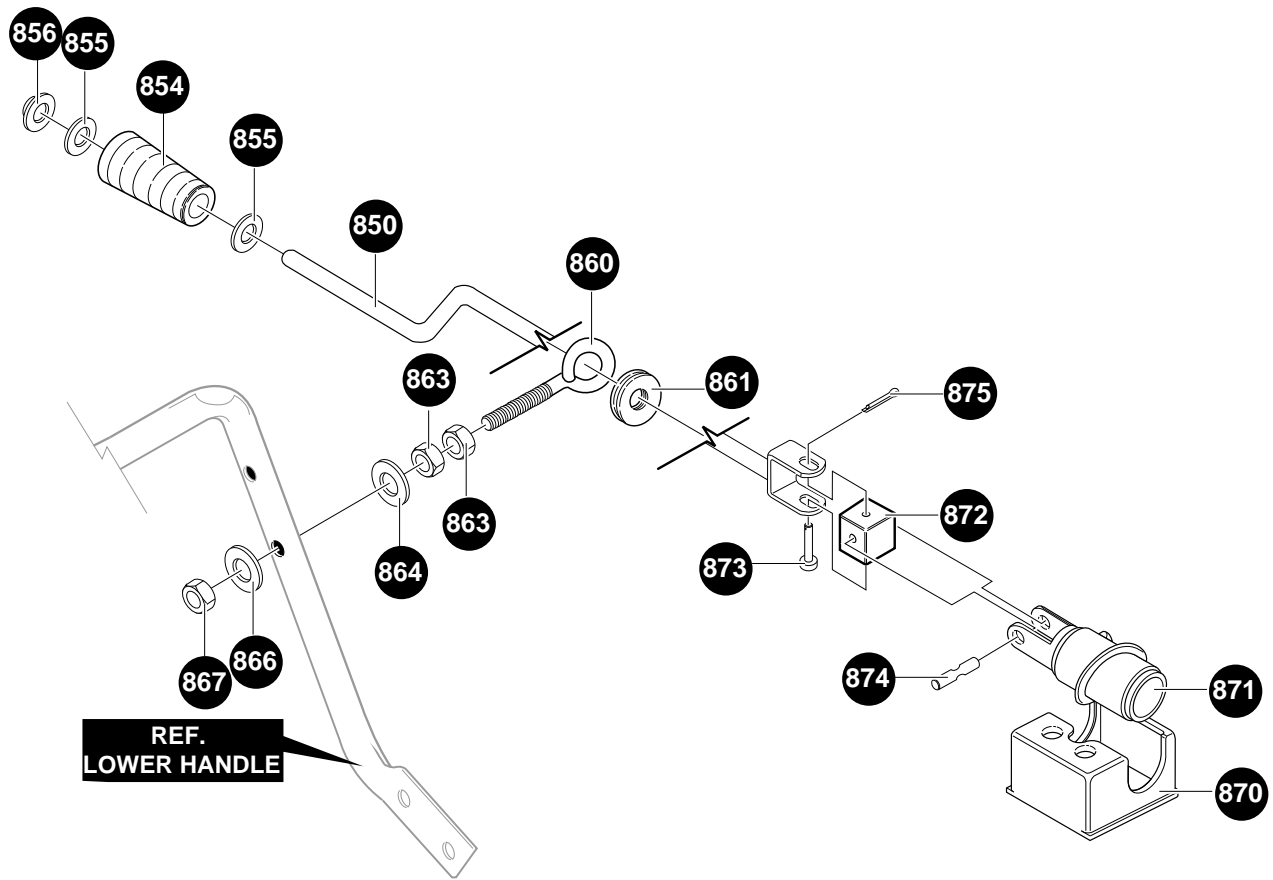

REF. NO	PART NO.	PART NAME
741	601 00 15-51	CABLE, CLUTCH
743	601 00 15-52	SPRING, TENSION
744	601 00 15-53	SPRING, AUGER CLUTCH
745	601 00 00-62	NUT, 1/4-20 REGHEXCTRLK
750	601 00 15-54	HANDLE, LOWER
751	601 00 00-73	SCREW, 5/16-18X.75
752	601 00 00-23	WASHER, HVSPTLK .328X.60X.09
753	601 00 00-12	NUT 5/16-18 REGHEX
754	601 00 05-20	SCREW, 5/16-18X.75 WAHHTAP
920	601 00 15-55	SCREW, 3/8-16X2.00
921	601 00 00-20	FLATWASHER .406X.81X.065
922	601 00 00-15	WASHER RGSPTLK .393X.60X.10
923	601 00 00-60	NUT, 3/8-16 REGHEXCTRLK

319052F

**24" SNOW THROWER MODEL ST 724**

**DECALS**

REF. NO	PART NO.	PART NAME
822	601 00 15-75	DECAL, OVER ADJ OF DISC
824	601 00 15-76	DECAL, DANGER FOOT SYM
825	601 00 15-77	DECAL, DUAL STAGE
826	601 00 18-41	DECAL, AUGER HOUSING TOP
830	601 00 15-79	DECAL, DANGER FINGER
831	601 00 15-80	DECAL, FREE IMPELLER
832	601 00 15-81	DECAL, TRACT DR -CHUTE ROT
833	601 00 15-82	DECAL, SNOW CONDITIONS
834	601 00 15-83	DECAL, GEAR SELECT/AUGER
835	601 00 18-42	DECAL, HANDLE PANEL
838	601 00 15-85	DECAL, BELT STRETCH ADJ.

334544C

24" SNOW THROWER MODEL ST 724

CHUTE CONTROL ROD REPAIR PARTS

REF. NO	PART NO.	PART NAME
850	601 00 17-49	CRANK ASSY W/YOKE
854	601 00 15-69	KNOB, SLEEVE
855	601 00 00-20	FLATWASHER .406X.81X.065
856	601 00 12-91	NUT, PUSH ON 3/8"
860	601 00 17-50	EYE BOLT, 3/8-16X6.00
861	601 00 14-08	GROMMET, EYE BOLT
863	601 00 14-09	NUT, 3/8-16 HEXJAM
864	601 00 00-20	FLATWASHER .406X.81X.065
866	601 00 00-20	FLATWASHER, .406X.81X.065
867	601 00 06-53	NUT, 3/8-16 REGHEX
870	601 00 18-30	BRACKET, WORM MOUNTING
871	601 00 18-31	WORM GEAR CHUTE ROTATE
872	601 00 18-32	BLOCK, UNIV. PIVOT
873	601 00 18-33	PIN, CLEVIS
874	601 00 18-34	PIN, UNIV. JOINT
875	601 00 18-35	COTTER PIN .06X.50