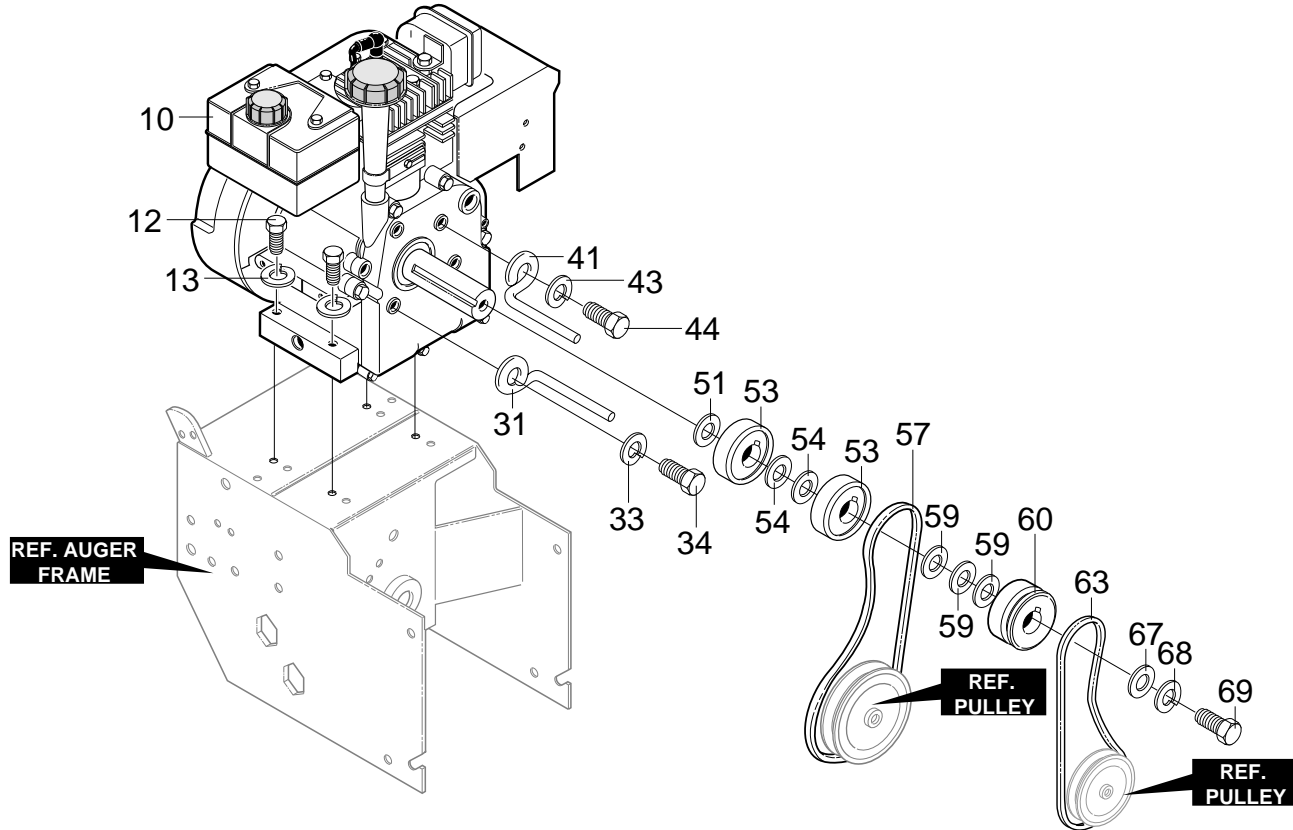

# ST 724

**1996-01**

**Spare Parts**

**24" SNOW THROWER MODEL ST 724**

**ENGINE REPAIR PARTS**

REF. NO	PART NO.	PART NAME
10	ENGINE	7HP TEC (SEE ENGINE MANUAL)
12	601 00 00-73	SCREW, 5/16-18 X .75
13	601 00 00-23	WASHER, HVSP TLK .328X.60X.09
31	601 00 14-32	GUIDE, ROD BELT RH
33	601 00 00-23	WASHER, HVSP TLK .328X.60X.09
34	601 00 14-33	SCREW 5/16-24X.625
41	601 00 14-32	GUIDE, ROD BELT LH
43	601 00 00-23	WASHER, HVSP TLK .328X.60X.09
44	601 00 14-33	SCREW 5/16-24X.625
51	601 00 14-34	WASHER, CRANKSHAFT
53	601 00 14-36	PULLEY, HALF V3L 2.00X.752ID
54	601 00 14-35	FLATWASHER, .752X.91X.02
57	601 00 14-37	BELT, V 3L 33.13LG
59	601 00 14-38	FLATWASHER, .765X1.12X.06
60	601 00 15-93	PULLEY, ENGINE V 4L
63	601 00 17-37	BELT, V 4L 36.6LG
67	601 00 14-41	FLATWASHER
68	601 00 00-15	WASHER, REGSP TLK .393X.60X.10
69	601 00 05-27	SCREW 3/8-24 X 1.00 NYL
	601 00 17-36	OWNER'S MANUAL ENG/FR

319042E

**24" SNOW THROWER MODEL ST 724**

**FRAME REPAIR PARTS**

REF. NO	PART NO.	PART NAME
80	601 00 17-38	FRAME, ASSY ENG. MT.
85	601 00 14-43	SCREW 5/16-24X1.00
86	601 00 08-23	NUT, 5/16-24 HEXWD FLLK
88	601 00 05-19	SCREW, 5/16-18X.50 WAHHTAP
90	601 00 17-39	COVER, BOTTOM WHEEL DRIVE
91	601 00 14-45	SCREW 1/4-20 X .63 WAHHTAP
100	601 00 10-89	IDLER SPRING
101	601 00 14-46	FLATWASHER, .53X1.00X.063
102	601 00 14-47	BEARING FLANGE
103	601 00 15-97	ASSY, SHAFT AUG CLUTCH
104	601 00 14-49	LEVER, ASSY AUGER CLUTCH
105	601 00 14-51	SPRING PIN .165DIA X.88LG
106	601 00 14-47	BEARING, FLANGE
107	601 00 14-52	NUT, 1/2 PUSH ON
108	601 00 14-53	CABLE, .205 EYE 6.125LG
110	601 00 15-98	BOLT, 3/8-16X1.25 CARR.
111	601 00 00-20	FLATWASHER .406X.81X.065
112	601 00 14-54	PULLEY, IDLER
115	601 00 13-35	NUT, 3/8-16 HEXCTRLKJAM
116	601 00 14-55	SPOOL, CABLE AUGER CLUTCH
117	601 00 14-56	SCREW 1/4-20X1.75
118	601 00 00-18	FLATWASHER .281X.63X.065
119	601 00 00-62	NUT 1/4-20 REGHEXCTRLK
120	601 00 14-46	FLATWASHER .53X1.00X.063