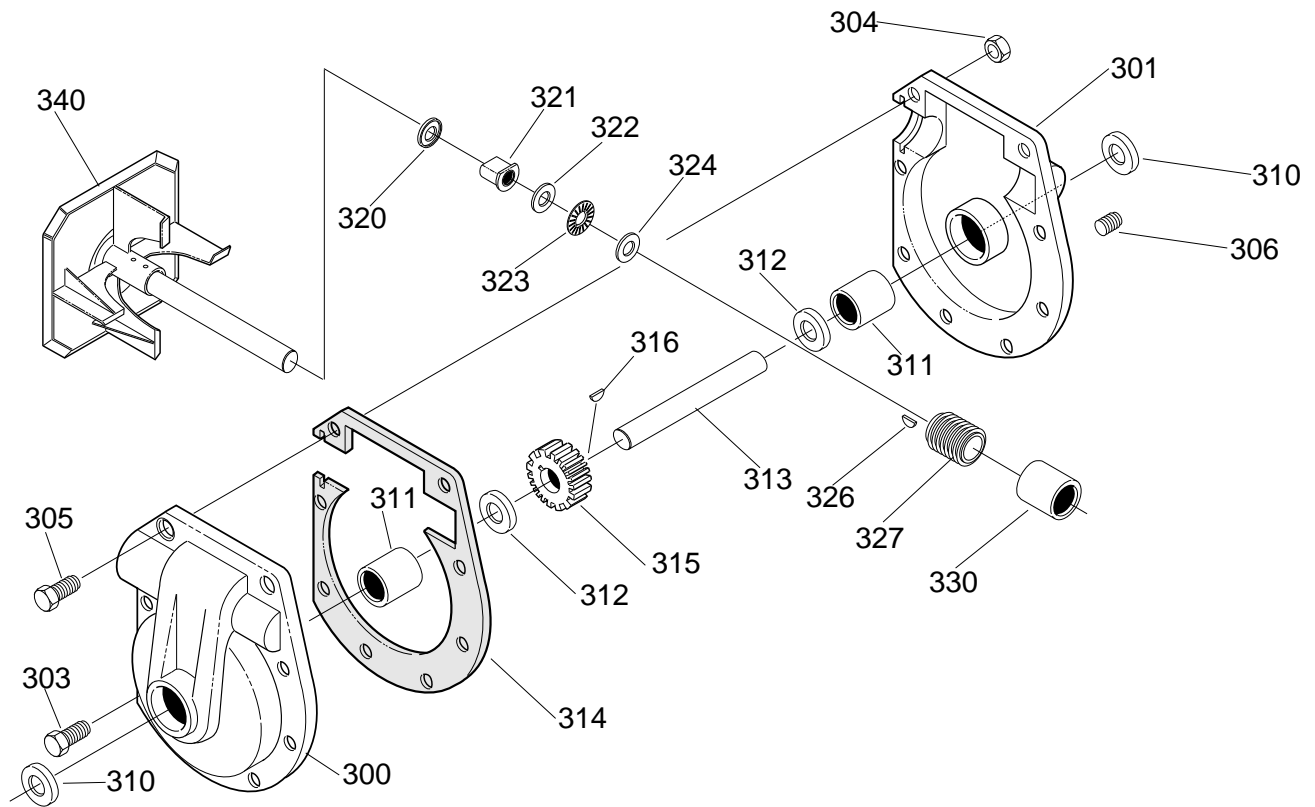

24" SNOW THROWER MODEL ST 724

GEAR BOX REPAIR PARTS

REF. NO	PART NO.	PART NAME
300	601 00 14-87	CASE, GEAR RH
301	601 00 14-88	CASE, GEAR LH
303	601 00 14-43	SCREW 5/16-24X1.00
304	601 00 08-23	NUT, 5/16-24 HEXWDFLLK
305	601 00 16-07	SCREW, 5/16-24X1.50
306	601 00 14-90	PIPE PLUG
310	601 00 14-91	SEAL, OIL
311	601 00 14-92	BEARING, SLEEVE
312	601 00 14-93	FLATWASHER
313	601 00 14-94	SHAFT, AUGER OUTPUT 22"
314	601 00 14-95	GASKET, GEAR BOX
315	601 00 14-96	WORM GEAR
316	601 00 14-97	KEY, WOODRUFF #91
320	601 00 14-98	RING, QUAD
321	601 00 14-99	BEARING, FLANGE
322	601 00 15-00	FLATWASHER .752X1.24X.093
323	601 00 15-01	BEARING, ROLL
324	601 00 15-00	FLATWASHER .752X1.24X.093
326	601 00 15-02	KEY, HI-PRO 606
327	601 00 15-03	WORM GEAR
330	601 00 15-04	BRING, SLEV .752IDX.88ODX.755
340	601 00 15-05	IMPELLER, ASSY

314014C