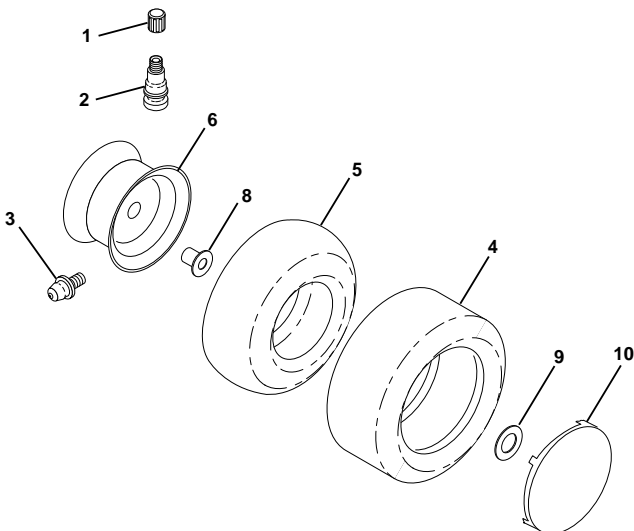

WHEELS & TIRES

KEY NO.	PART NO.	DESCRIPTION
1	532059192	Cap, Valve Stem
2	532065139	Stem, Valve
3	532124957	Fitting, Grease (Front Wheels Only)
4	532137422	Tire, Front
	532132703	Tire, Rear
5	532059904	Tube, Front Tire
	532008134	Tube, Rear Tire
		(Optional - Service Item Only)
6	532142537	Rim, Front
	532140453	Rim, Rear
8	532124959	Bearing Flange
9	532121748	Washer 25/32 x 1-5/8 x 16 Gauge
10	532124577	Wheel cover
	532124578	Wheel cover
--	532144334	Sealant, Tire (10oz. Tube)

NOTE: All component dimensions given in U.S. inches
1 inch = 25.4 mm