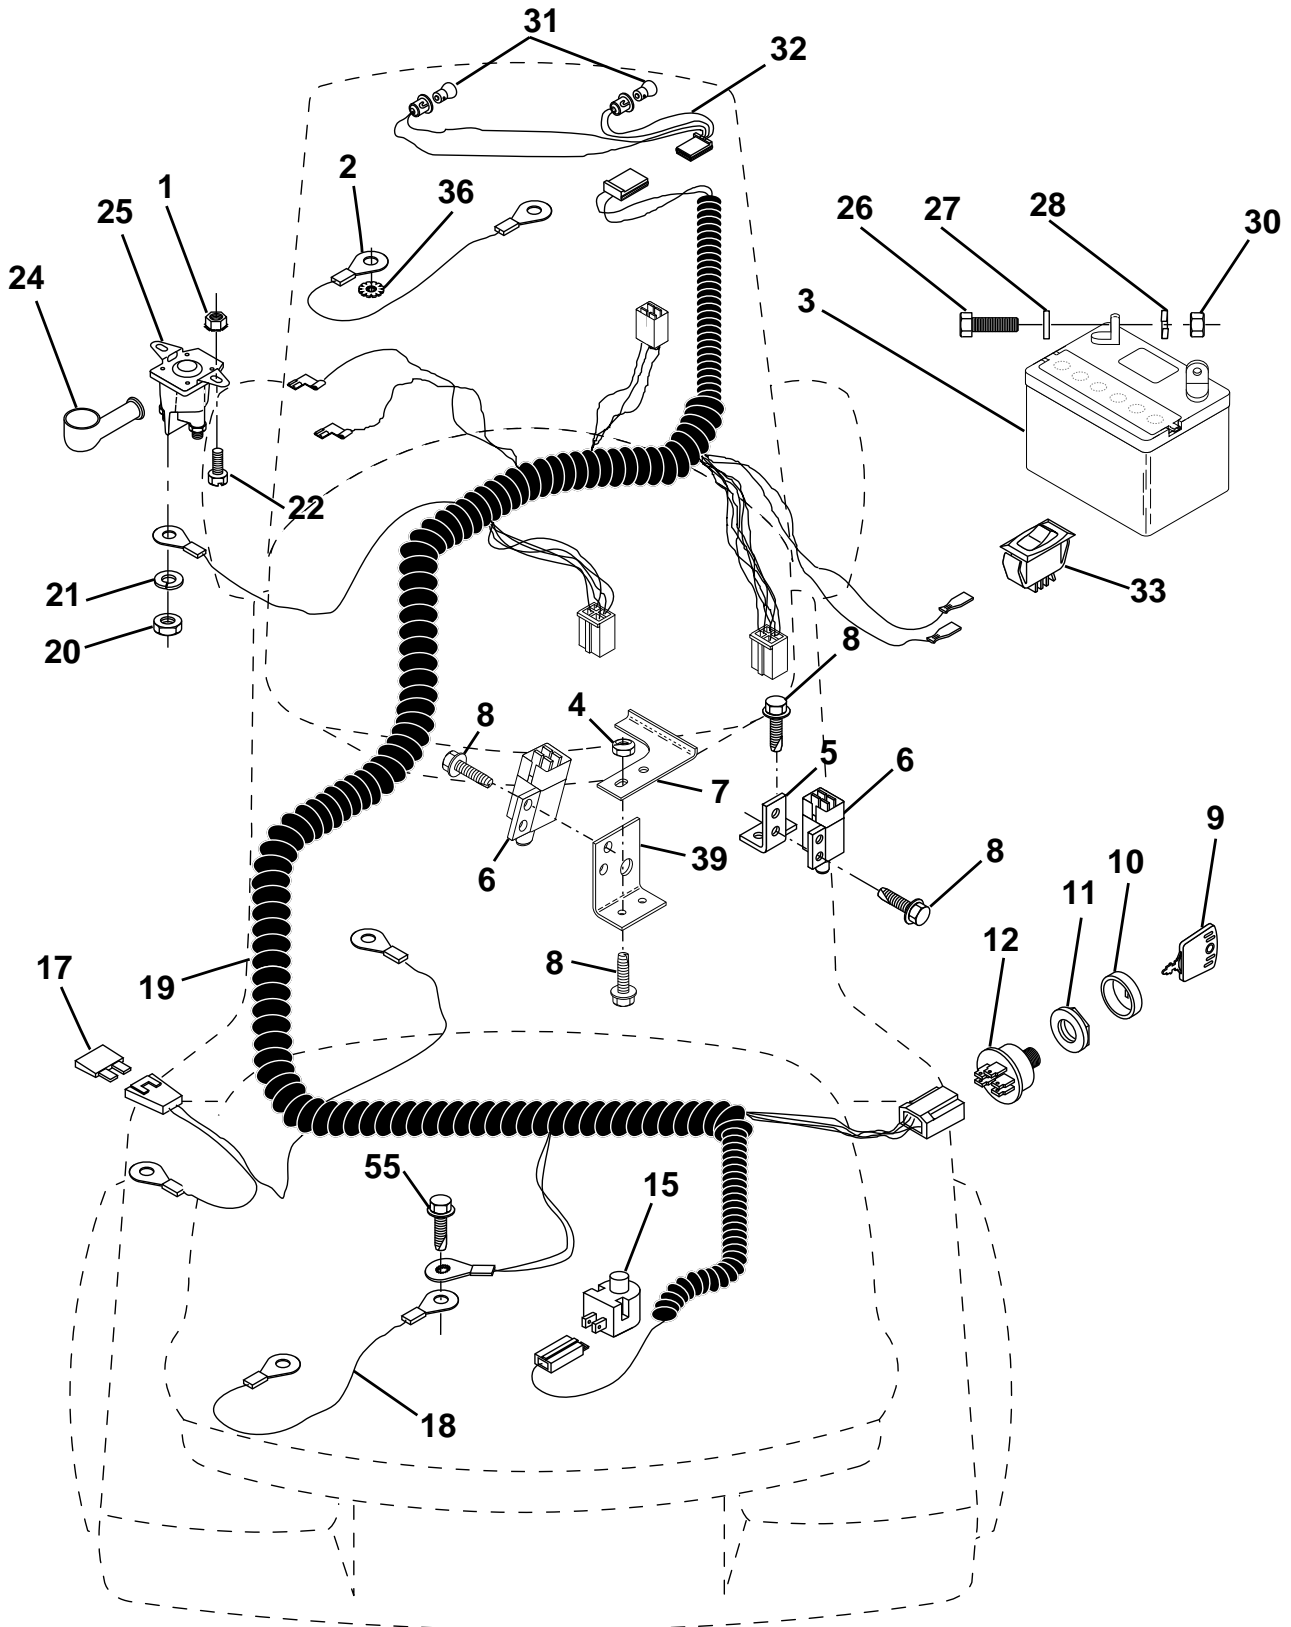

## HOOD

KEY NO.	PART NO.	DESCRIPTION
6	532140051	Bracket Asm. Pivot Hood RH
7	532140050	Bracket Asm. Pivot Hood LH
10	532130850	Brace Hood
11	532140142	Hood
12	532130986	Lens LH
13	532130984	Grille
14	532124996	Clip Line Fuel
17	874780410	Bolt Fin Hex 1/4-20 x 5/8
20	819091016	Washer 9/32 x 3/4 x 16 Ga.
21	532126938	Bumper Hood
22	532130985	Lens RH
23	532139969	Latch Hood

KEY NO.	PART NO.	DESCRIPTION
24	532142873	Bracket Pivot Hood RH
25	532138740	Clip Asm. Duct Air
26	532052921	Clip Tinnerman
27	532131028	Clip Tinnerman
28	811050400	Washer Lock Ext Tooth
30	872050411	Bolt RDHD Sht Nk 1/4 - 20 x 1-3/8
31	532147031	Spacer
32	532123840	Duct Air Hood
34	873680400	Nut Keps 1/4-20
35	817490512	Screw Thdrol 5/16-18 x 3/4
36	532128445	Bracket Pivot Hood LH

**NOTE:** All component dimensions given in U.S. inches  
1 inch = 25.4 mm

HARDWARE SHOWN LARGER FOR EASIER IDENTIFICATION

**REPAIR PARTS**

**TRACTOR-MODEL NO. LRH125 (954001222B)**

**ELECTRICAL**

## REPAIR PARTS

TRACTOR-MODEL NO. LRH125 (954001222B)

DASH

KEY NO.	PART NO.	DESCRIPTION	KEY NO.	PART NO.	DESCRIPTION
1	532142187	Cap, Fuel Tank	17	872110404	Bolt, Carriage 1/4-20 x 1/2 Grade 5
2	532138395	Assembly, Dash & Fuel Tank	18	532131886	Support Assembly, Dash
3	532123487	Clamp, Hose	19	532134744	Brace, Cross
4	532008544	Line, Fuel	20	817060408	Screw, Self-Tapping 1/4-20 x 1/2
5	532008548	Line, Fuel	21	532134014	Plug, Dome, Black
6	873640400	Nut, Hex, Keps 1/4-20			
7	532124996	Clip, Fuel Line			
8	819091216	Washer 9/32 x 3/4 x 16 Gauge			