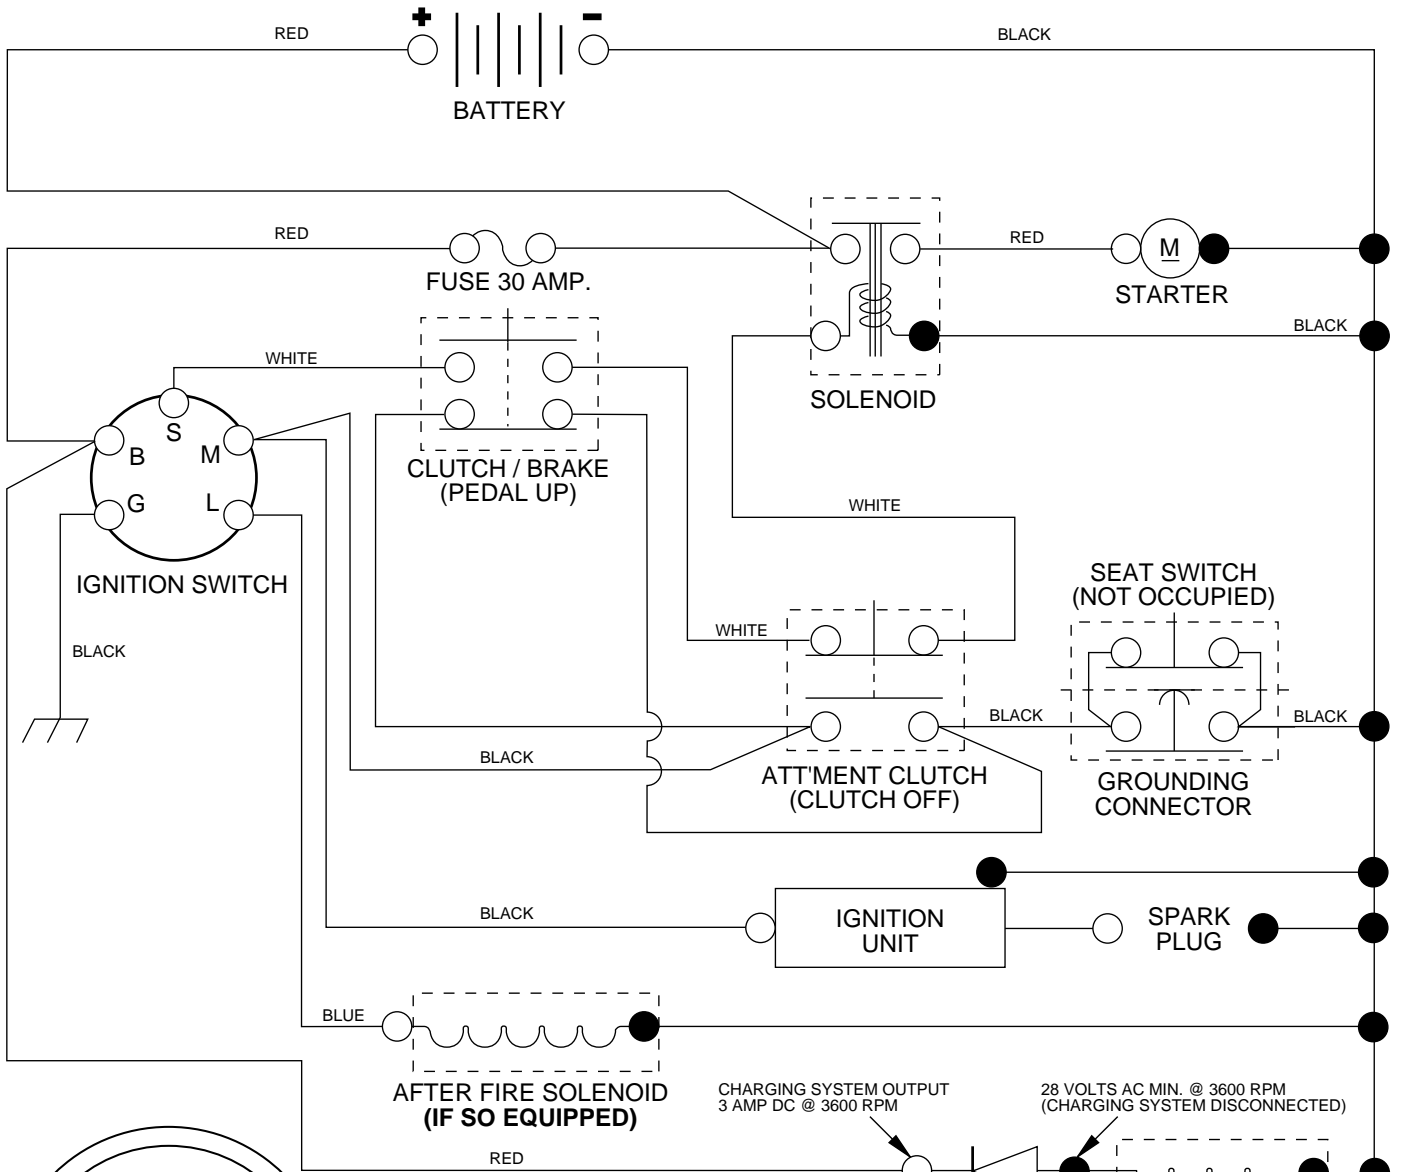

# LRH 125

**Ride Mower**

**954001222B**

**TRACTOR-MODEL NO. LRH125 (954001222B)**

**SCHEMATIC**

**IGNITION SWITCH**

POSITION	CIRCUIT
OFF	M + G
ON	B + L
START	B + S + L

**NOTE**  
 YOUR TRACTOR IS EQUIPPED WITH A SPECIAL ALTERNATOR SYSTEM. THE LIGHTS ARE NOT CONNECTED TO THE BATTERY, BUT HAVE THEIR OWN ELECTRICAL SOURCE. BECAUSE OF THIS, THE BRIGHTNESS OF THE LIGHTS WILL CHANGE WITH ENGINE SPEED. AT IDLE THE LIGHTS WILL DIM. AS THE ENGINE IS SPEEDED UP, THE LIGHTS WILL BECOME THEIR BRIGHTEST.