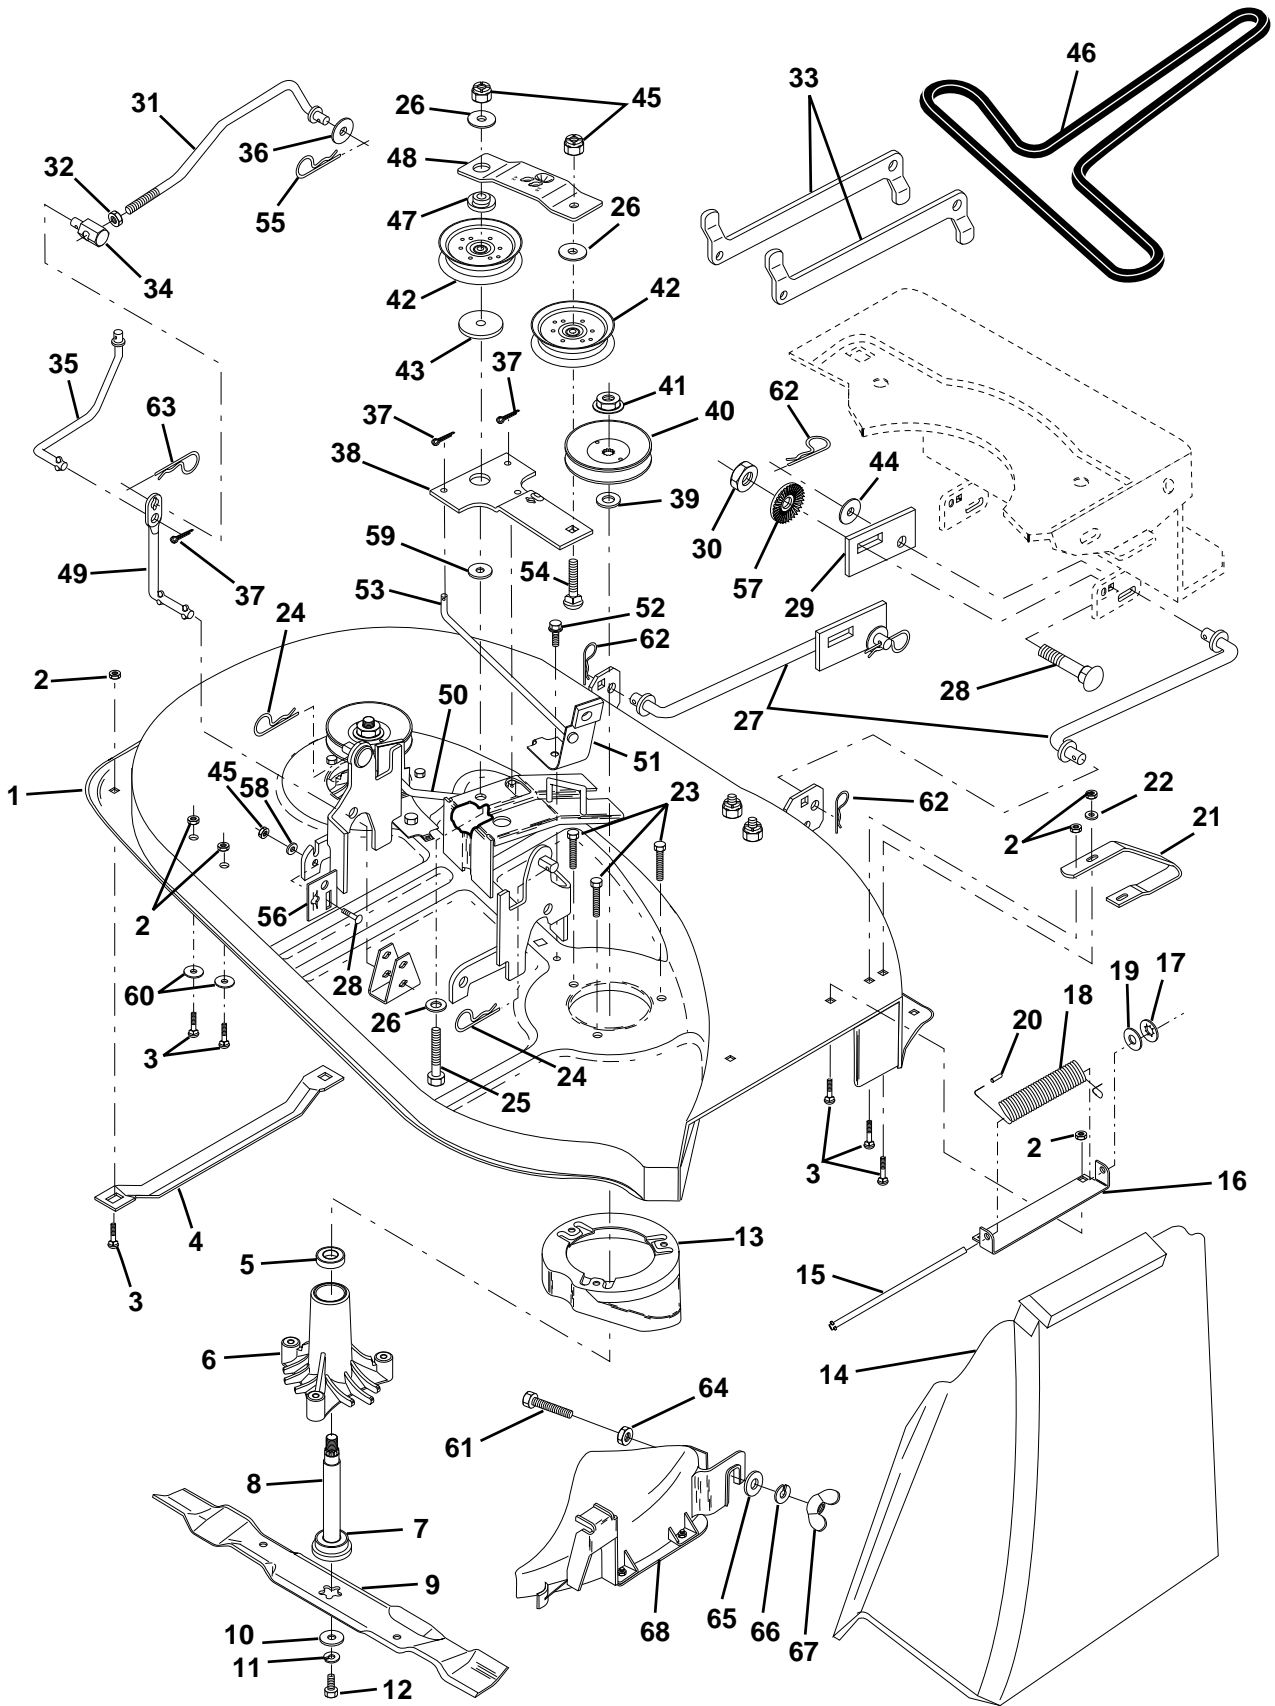

REPAIR PARTS

TRACTOR-MODEL NO. LRH125 (954001222B)

MOWER DECK

REPAIR PARTS

TRACTOR-MODEL NO. LRH125 (954001222B)

MOWER DECK

KEY NO.	PART NO.	DESCRIPTION	KEY NO.	PART NO.	DESCRIPTION
1	532142830	Mower Deck Assembly	39	532129963	Washer .150 Thick
2	873680500	Nut, Crownlock 5/16-18	40	532129206	Pulley, Mandrel
3	872140506	Bolt, Carriage 5/16-18 x 3/4	41	532137266	Nut, Flangelock 9/16
4	532125074	Runner, L.H.	42	532121316	Pulley, Flat Idler
5	532110485	Bearing	43	532122052	Spacer, Retainer
6	532128774	Housing, Mandrel	44	819131612	Washer 13/32 x 1 x 12 Gauge
7	532129895	Bearing	45	873680600	Nut, Crownlock 3/8-16
8	532137645	Shaft and Bearing Assembly, Mandrel (Includes Key Number 7)	46	532126520	Belt
9	532134148	Blade	47	532133502	Spacer, Idler Arm
10	532140296	Washer, Hardened	48	532133503	Stiffener, Idler Arm
11	810030600	Washer, Lock 3/8	49	532133551	Rod, Pivot
12	532850857	Bolt, Hex 3/8-24 x 1-1/4 Grade 8	50	532131289	Rod, Brake, L.H.
13	532140329	Stripper, Mower, Vented	51	532130840	Brake Assembly
14	532106736	Shield, Deflector	52	817490512	Screw, Hex Washer Head, Thd., Roll. 5/16-18 x 3/4
15	532106735	Rod, Hinge	53	532131288	Rod, Brake, R.H.
16	532137607	Bracket Assembly, Deflector	54	872110614	Bolt, Carriage 3/8-16 x 1-3/4 Grade 5
17	532110452	Pushnut	55	532124961	Spring, Retainer
18	532123713	Spring, Deflector	56	532136782	Adjustment Plate, Rear Link, L.H.
19	819111016	Washer 11/32 x 5/8 x 16 Gauge	57	532144283	Rondelle 13/32 x 1
20	532105304	Cap, Sleeve	58	819131212	Washer 13/32 x 3/4 x 12 Gauge
21	532128772	Runner, R.H.	59	532133943	Washer Hardened
22	819111216	Washer 11/32 x 3/4 x 16 Gauge	60	819111112	Washer 11/32 x 11/16 x 12 Gauge
23	532138776	Screw Thdrol Hex Head Zinc MWR	61	874930620	Bolt 3/8-16 X 1-1/4
24	532124670	Retainer, Spring	62	532124660	Retainer Spring
25	874600636	Bolt Hex 3/8-16 x 2-1/4	63	532124788	Retainer Spring
26	819131612	Washer 13/32 x 1 x 12 Gauge	64	873930600	Nut Centerlock 3/8-16
27	532139756	Link Assembly, Front	65	819132016	Washer 13/32 X 1-1/4 X 16
28	872140608	Bolt RDHD SQNK 3/8 - 16 x 1	66	810040600	Washer, Lock, Hvy
29	532139757	Plate Slide Link	67	532135651	Nut Wing
30	873800600	Nut, Lock Hex w/washer 3/8 - 16	68	532132803	Cover Asm. Mulching 38
31	532140915	Clutch Rod, Primary	--	532130794	Mandrel Assembly (Includes Key Numbers 5-8, 10-12, 39 and 41)
32	873350600	Nut, Hex, Jam 3/8-16	--	532142862	Mower Deck, Complete (Std. Deck Order Mulcher Plate Components Separately Key Nos. 61, 64-68)
33	532132559	Arm, Suspension, Rear			
34	532133604	Trunnion 3/8-16			
35	532132554	Clutch Rod, Secondary			
36	819131316	Washer 13/32 x 13/16 x 16 Gauge			
37	876020312	Pin, Cotter 3/32 x 3/4			
38	532133840	Idler Arm			

NOTE: All component dimensions given in U.S. inches
1 inch = 25.4 mm

HARDWARE SHOWN LARGER FOR EASIER IDENTIFICATION