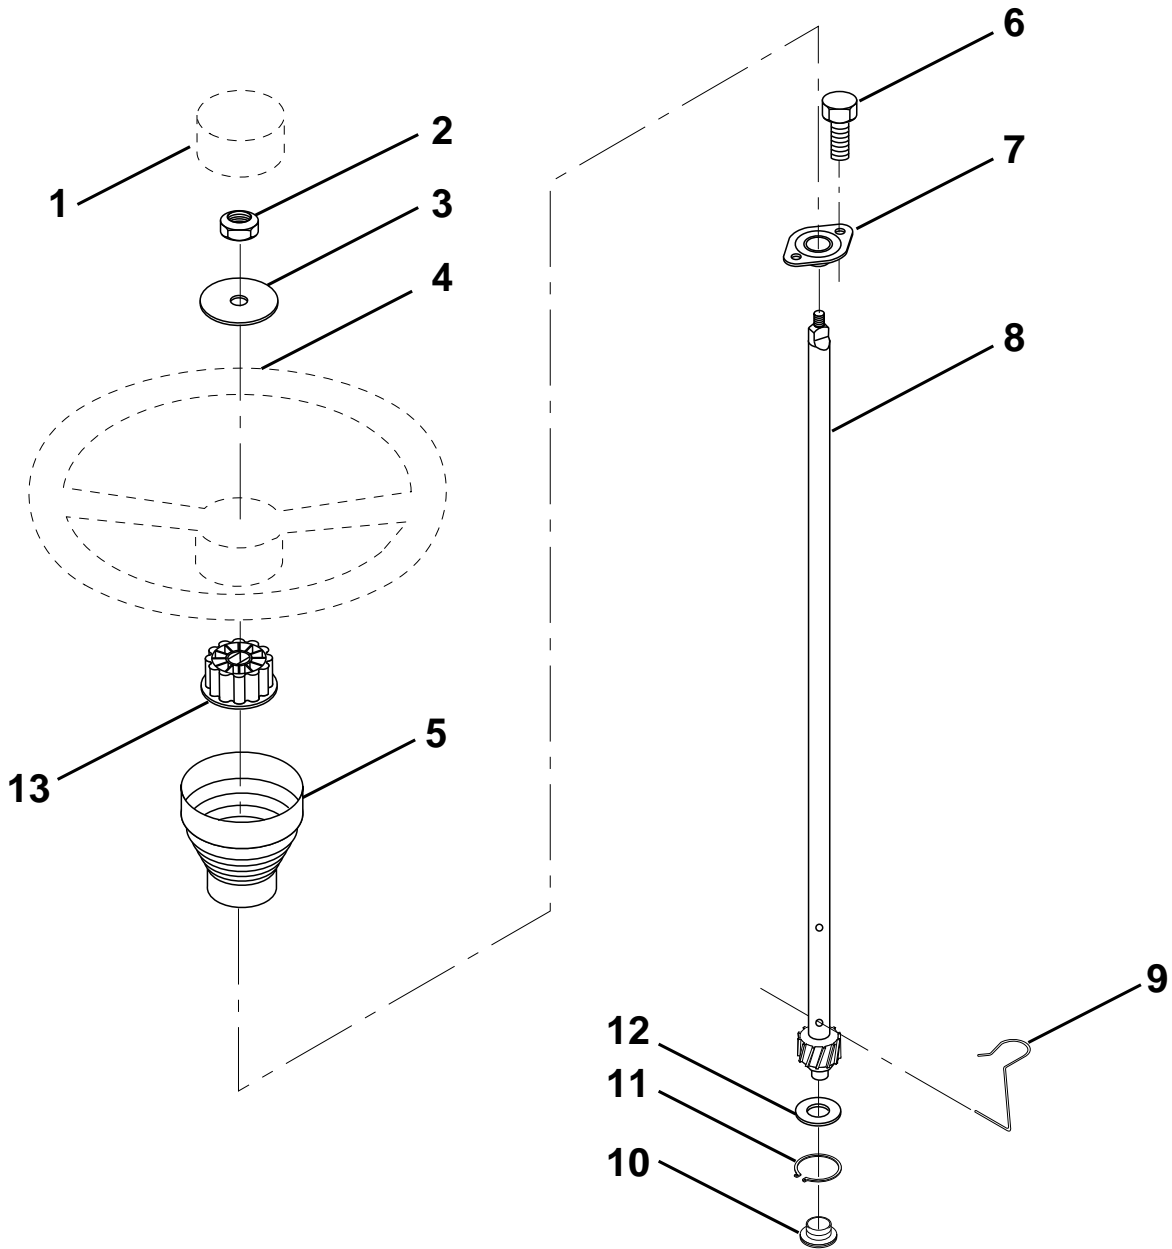

## REPAIR PARTS

TRACTOR-MODEL NO. LRH125 (954001222B)

DASH

KEY NO.	PART NO.	DESCRIPTION	KEY NO.	PART NO.	DESCRIPTION
1	532142187	Cap, Fuel Tank	17	872110404	Bolt, Carriage 1/4-20 x 1/2 Grade 5
2	532138395	Assembly, Dash & Fuel Tank	18	532131886	Support Assembly, Dash
3	532123487	Clamp, Hose	19	532134744	Brace, Cross
4	532008544	Line, Fuel	20	817060408	Screw, Self-Tapping 1/4-20 x 1/2
5	532008548	Line, Fuel	21	532134014	Plug, Dome, Black
6	873640400	Nut, Hex, Keps 1/4-20			
7	532124996	Clip, Fuel Line			
8	819091216	Washer 9/32 x 3/4 x 16 Gauge			

**NOTE:** All component dimensions given in U.S. inches  
1 inch = 25.4 mm

HARDWARE SHOWN LARGER FOR EASIER IDENTIFICATION

**TRACTOR-MODEL NO. LRH125 (954001222B)**

**STEERING WHEEL**

KEY NO.	PART NO.	DESCRIPTION
1	532124416	Insert, Steering Wheel
2	532124701	Locknut 3/8-24 UNF
3	819133808	Washer 12/32 x 2-3/8 x 8 Gauge
4	532124415	Steering Wheel
5	532127396	Sleeve, Steering
6	817431008	Screw, Hex Head #10-16 x 1/2
7	532102803	Bushing, Steering
8	532123651	Shaft, Steering