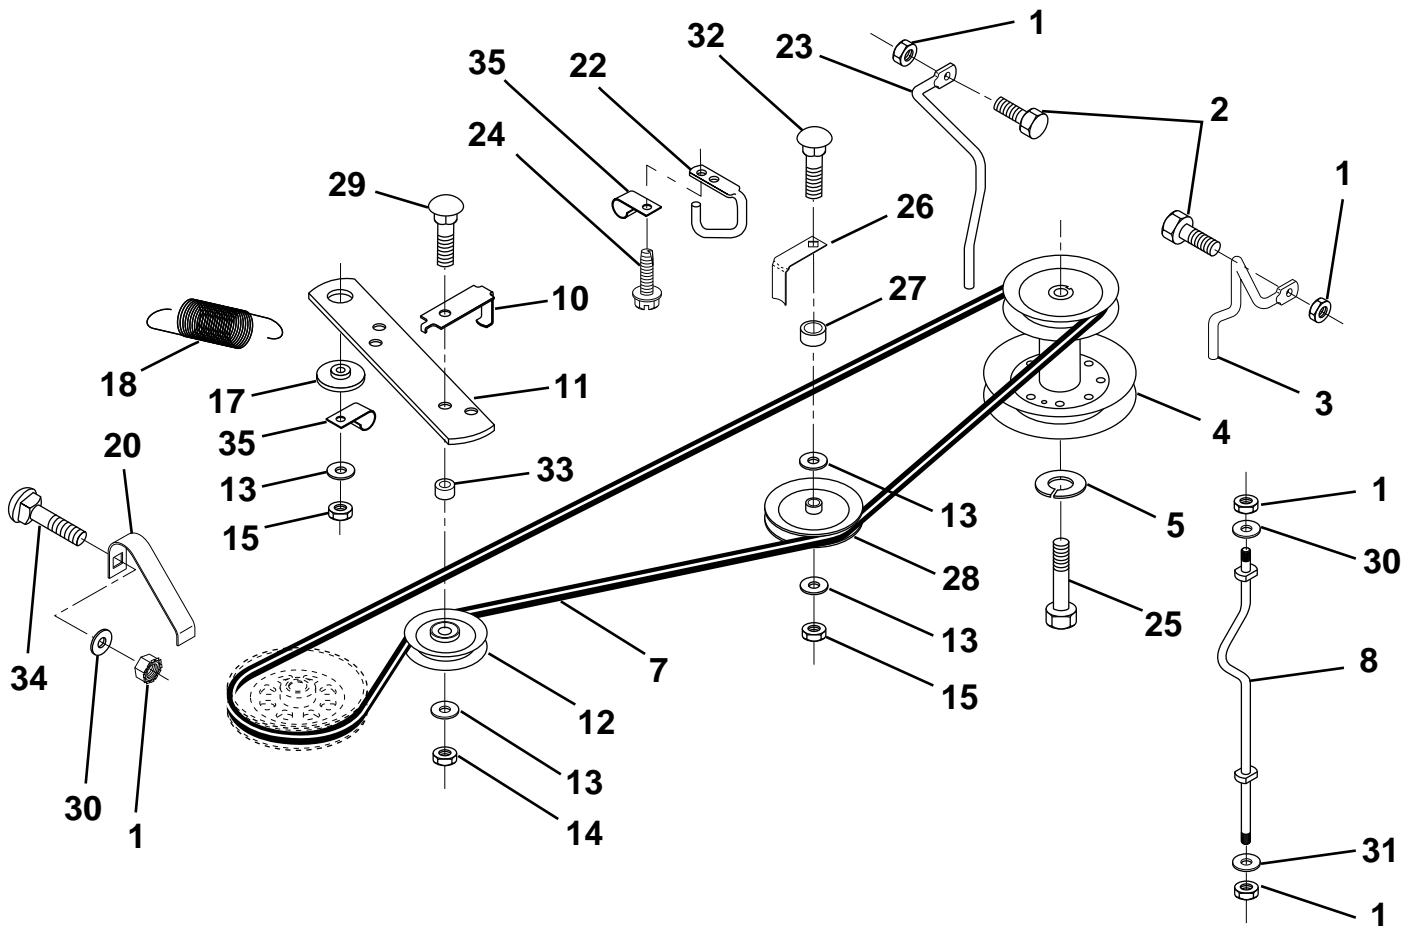

For Husqvarna Parts Call 606-678-9623 or 606-561-4983

REPAIR PARTS

TRACTOR-MODEL NO. LRH125 (954001222B)

GROUND DRIVE

KEY NO.	PART NO.	DESCRIPTION	KEY NO.	PART NO.	DESCRIPTION
1	873800500	Nut, Lock Hx w/Ins 5/16-18	20	532140909	Keeper, Belt LH
2	874760512	Bolt, Hex Head 5/16-18 x 3/4	22	532123404	Keeper Frame Ground Drive Belt
3	532140917	Keeper, Belt RH Front	23	532146792	Keeper, Belt LH Front
4	532138029	Pulley, Engine	24	817720408	Scew, Thd. Cut. 1/4-20 X 1/2
5	810040700	Washer, Lock 7/16	26	532140913	Keeper, Belt
6	532138887	Bolt, Hex Fin M10 x 1.5 x 75mm	27	532140914	Spacer
7	532140910	V-Belt	28	532139123	Pulley, V-Idler
8	532140785	Keeper, Belt RH	29	872140618	Bolt, RDHD SQ 3/8-16 x 2-1/4
10	532140780	Keeper, Belt, Idler Pulley	30	819111116	Washer Nut Lock Hex w/Ins. 5/6-18
11	532140911	Arm, Idler	31	819111216	Washer 11/32 x 3/4 x 16 Ga.
12	532123674	Idler, Flat	32	872140620	Carriage Bolt
13	819131316	Washer 13/32 x 13/16 x 16 Gauge	33	532000160	Spacer
14	873930600	Nut, Centerlock 3/8-16	34	872140506	Carriage Bolt
15	873680600	Nut, Crownlock 3/8-16	35	532126472	Clip Insulator
17	532122052	Spacer, Retainer			
18	532131459	Spring, Extension			

NOTE: All component dimensions given in U.S. inches
1 inch = 25.4 mm

HARDWARE SHOWN LARGER FOR EASIER IDENTIFICATION