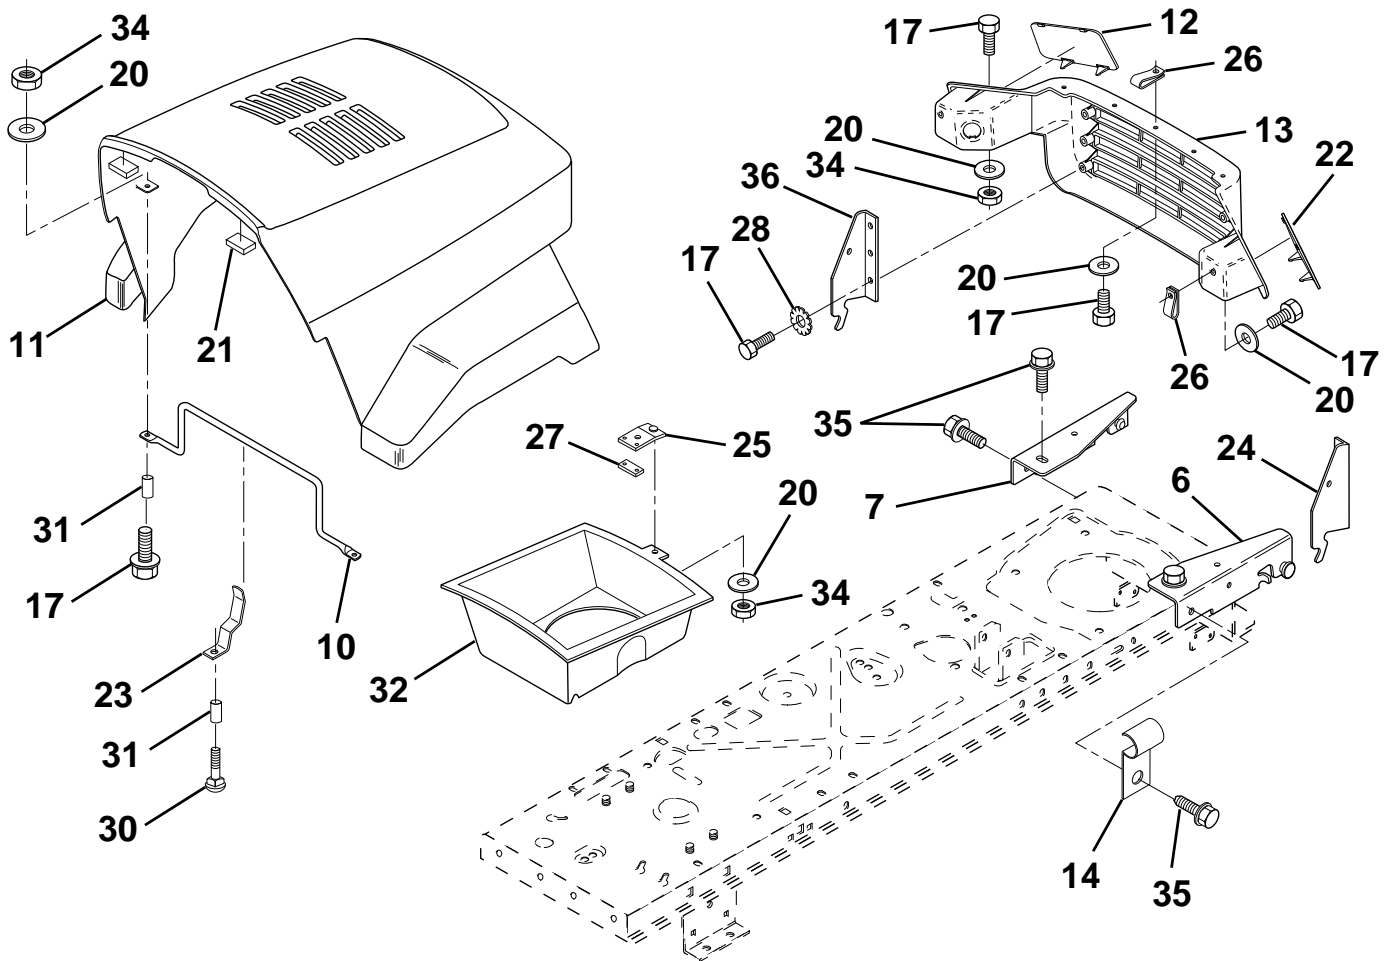

For Husqvarna Parts Call 606-678-9623 or 606-561-4983 REPAIR PARTS

TRACTOR-MODEL NO. LRH125 (954001222B)

HOOD

KEY NO.	PART NO.	DESCRIPTION
6	532140051	Bracket Asm. Pivot Hood RH
7	532140050	Bracket Asm. Pivot Hood LH
10	532130850	Brace Hood
11	532140142	Hood
12	532130986	Lens LH
13	532130984	Grille
14	532124996	Clip Line Fuel
17	874780410	Bolt Fin Hex 1/4-20 x 5/8
20	819091016	Washer 9/32 x 3/4 x 16 Ga.
21	532126938	Bumper Hood
22	532130985	Lens RH
23	532139969	Latch Hood

KEY NO.	PART NO.	DESCRIPTION
24	532142873	Bracket Pivot Hood RH
25	532138740	Clip Asm. Duct Air
26	532052921	Clip Tinnerman
27	532131028	Clip Tinnerman
28	811050400	Washer Lock Ext Tooth
30	872050411	Bolt RDHD Sht Nk 1/4 - 20 x 1-3/8
31	532147031	Spacer
32	532123840	Duct Air Hood
34	873680400	Nut Keps 1/4-20
35	817490512	Screw Thdrol 5/16-18 x 3/4
36	532128445	Bracket Pivot Hood LH

NOTE: All component dimensions given in U.S. inches
1 inch = 25.4 mm

HARDWARE SHOWN LARGER FOR EASIER IDENTIFICATION