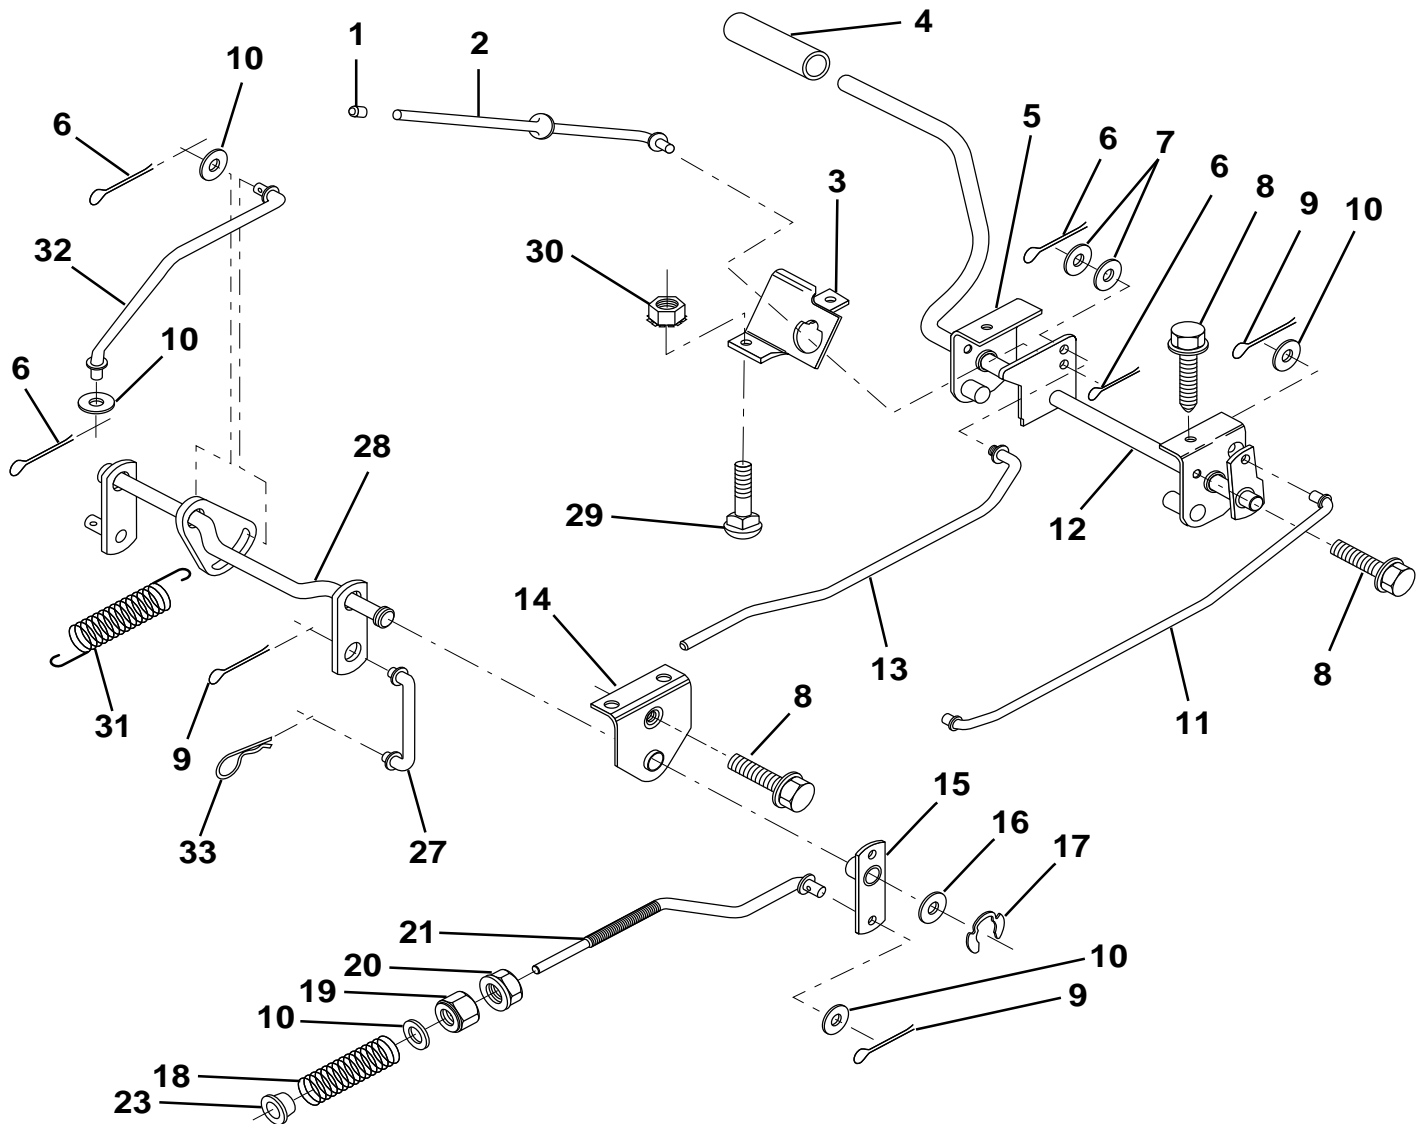

For Husqvarna Parts Call 606-678-9623 or 606-561-4983

REPAIR PARTS

TRACTOR-MODEL NO. LRH125 (954001222B)

BRAKE / REAR MOWER LIFT ASSEMBLY

KEY NO.	PART NO.	DESCRIPTION	KEY NO.	PART NO.	DESCRIPTION
1	532071673	Cap, Plunger	16	819251816	Washer 25/32 x 1-1/8 x 16 Gauge
2	532123436	Rod, Parking Brake	17	812000034	Ring, Klip
3	532123437	Bracket, Parking Brake	18	532106888	Spring, Brake Rod
4	532008156	Cover, Pedal	19	873800600	Locknut, Hex, w/Wsh Ins 3/8-16 Unc
5	532132205	Bracket, Clutch/Brake Pedal, L.H.	20	873350600	Nut, Hex, Jam 3/8-16 UNC
6	876020312	Pin, Cotter 3/32 x 3/4	21	532144413	Rod, Brake, Rear
7	819131016	Washer 13/32 x 5/8 x 16 Gauge	23	532126847	Bushing, Link, Drag
8	817490508	Screw, Hex Hd, Thdrl 5/16-18 x 1/2	27	532136780	Link, Lift, Rear
9	876020412	Pin, Cotter 1/8 x 3/4	28	532140777	Assembly, Rear Mower Lift
10	819131316	Washer 13/32 x 13/16 x 16 Gauge	29	872110506	Bolt, Carriage 5/16-18 UNC x 3/4
11	532123543	Rod, Brake, Front	30	873510500	Nut, Hex, Keps 5/16-16 UNC
12	532139934	Assembly, Clutch/Brake Pedal	31	532133095	Spring, Counterbalance
13	532123394	Rod, Clutch	32	532133721	Link, Lift Lever
14	532121978	Bracket, Lift Shaft	33	532124670	Retainer Spring
15	532133332	Assembly, Brake, Pivot, Arm			

NOTE: All component dimensions given in U.S. inches
1 inch = 25.4 mm

HARDWARE SHOWN LARGER FOR EASIER IDENTIFICATION