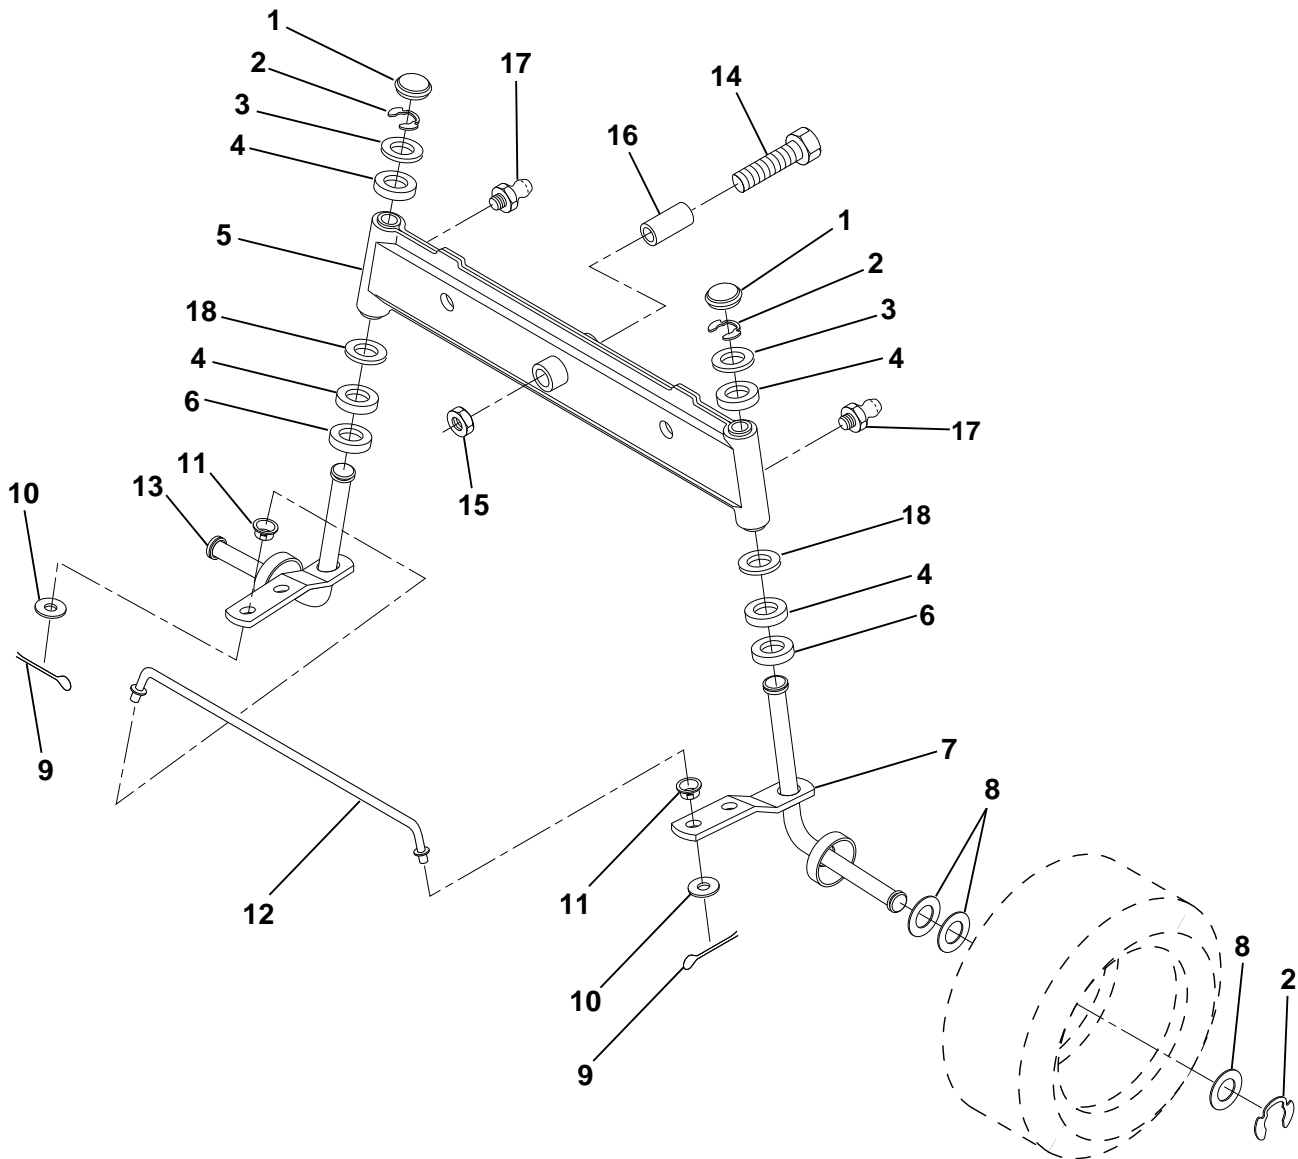

For Husqvarna Parts Call 606-678-9623 or 606-561-4983

REPAIR PARTS

TRACTOR-MODEL NO. LRH125 (954001222B)

FRONT AXLE

KEY NO.	PART NO.	DESCRIPTION
1	532121232	Cap, Spindle
2	812000029	Ring, Clip
3	532121748	Washer 25/32 x 1-5/8 x 16 Gauge
4	532124937	Bearing
5	532142033	Axle, Front
6	532124931	Bearing, Thrust
7	532137062	Spindle Assembly, R.H.
8	532121749	Washer 25/32 x 1-1/4 x 16 Gauge
9	876020412	Pin, Cotter 1/8 x 3/4
10	819131316	Washer 13/32 x 13/16 x 16 Gauge

KEY NO.	PART NO.	DESCRIPTION
11	532126847	Bushing
12	532130465	Tie Rod
13	532137061	Spindle Assembly, L.H.
14	874011056	Bolt Hex 5/8-11 Unc x 3-1/2
15	873901000	Nut Lock Flange 5/8-11 Unc
16	532110438	Spacer Bearing
17	532124836	Fitting Grease
18	819272016	Washer 27/32 x 1-1/4 x 16 Ga.

NOTE: All component dimensions given in U.S. inches
1 inch = 25.4 mm

HARDWARE SHOWN LARGER FOR EASIER IDENTIFICATION