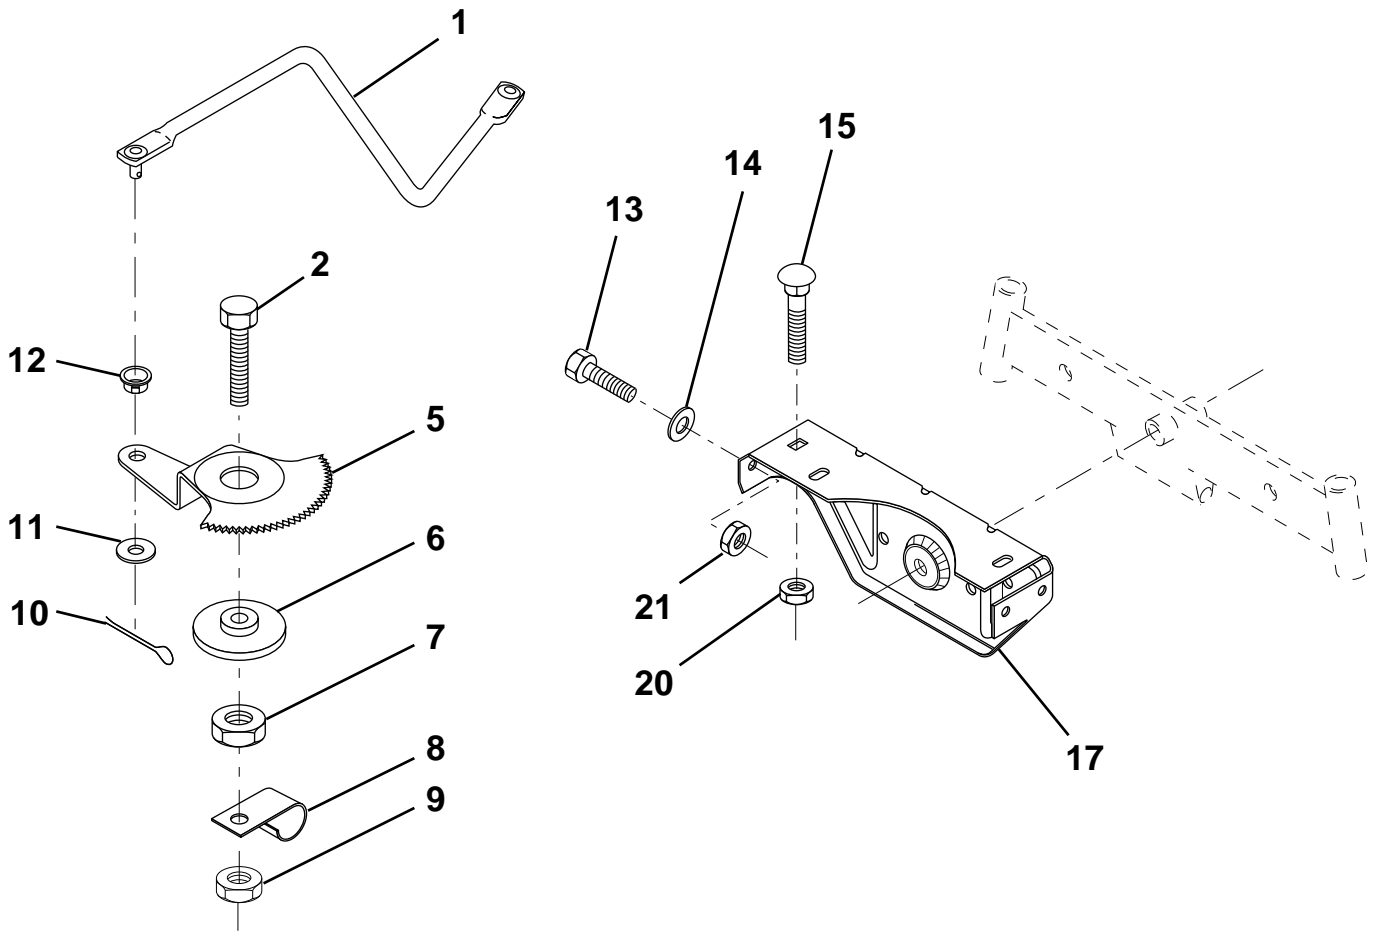

For Husqvarna Parts Call 606-678-9623 or 606-561-4983

REPAIR PARTS

TRACTOR-MODEL NO. LRH125 (954001222B)

SECTOR GEAR / AXLE SUPPORT

KEY NO.	PART NO.	DESCRIPTION
1	532132566	Link, Drag
2	874780828	Bolt, Hex, Fin. 1/2-13 x 1-3/4
5	532121926	Gear, Sector
6	532121927	Bushing
7	873030800	Nut, Heavy Hex, Top Lock 1/2-13 UNC
8	532126472	Clip, Insulated
9	873680800	Nut, Crownlock 3/8-16
10	876020412	Pin, Cotter 1/8 x 3/4
11	819131316	Washer 13/32 x 13/16 x 16 Gauge

KEY NO.	PART NO.	DESCRIPTION
12	532126847	Bushing
13	874760512	Bolt, Hex Head 5/16-18 UNC x 1
14	819111416	Washer 11/32 x 7/8 x 16 Gauge
15	872110606	Bolt, Carriage 3/8-16 UNC x 3/4
17	532137096	Support, Front Axle
20	873680600	Nut, Crownlock 3/8-16
21	873680500	Nut, Crownlock 5/16-18

NOTE: All component dimensions given in U.S. inches
1 inch = 25.4 mm

HARDWARE SHOWN LARGER FOR EASIER IDENTIFICATION