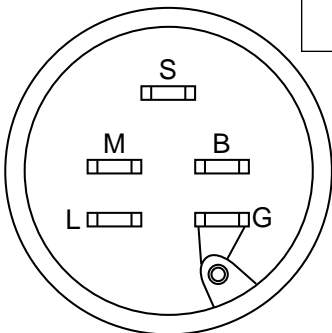

# LRH 125

**Ride Mower**

**954001222B**

**TRACTOR-MODEL NO. LRH125 (954001222B)**

**SCHEMATIC**

**IGNITION SWITCH**

POSITION	CIRCUIT
OFF	M + G
ON	B + L
START	B + S + L

**NOTE**  
 YOUR TRACTOR IS EQUIPPED WITH A SPECIAL ALTERNATOR SYSTEM. THE LIGHTS ARE NOT CONNECTED TO THE BATTERY, BUT HAVE THEIR OWN ELECTRICAL SOURCE. BECAUSE OF THIS, THE BRIGHTNESS OF THE LIGHTS WILL CHANGE WITH ENGINE SPEED. AT IDLE THE LIGHTS WILL DIM. AS THE ENGINE IS SPEEDED UP, THE LIGHTS WILL BECOME THEIR BRIGHTEST.