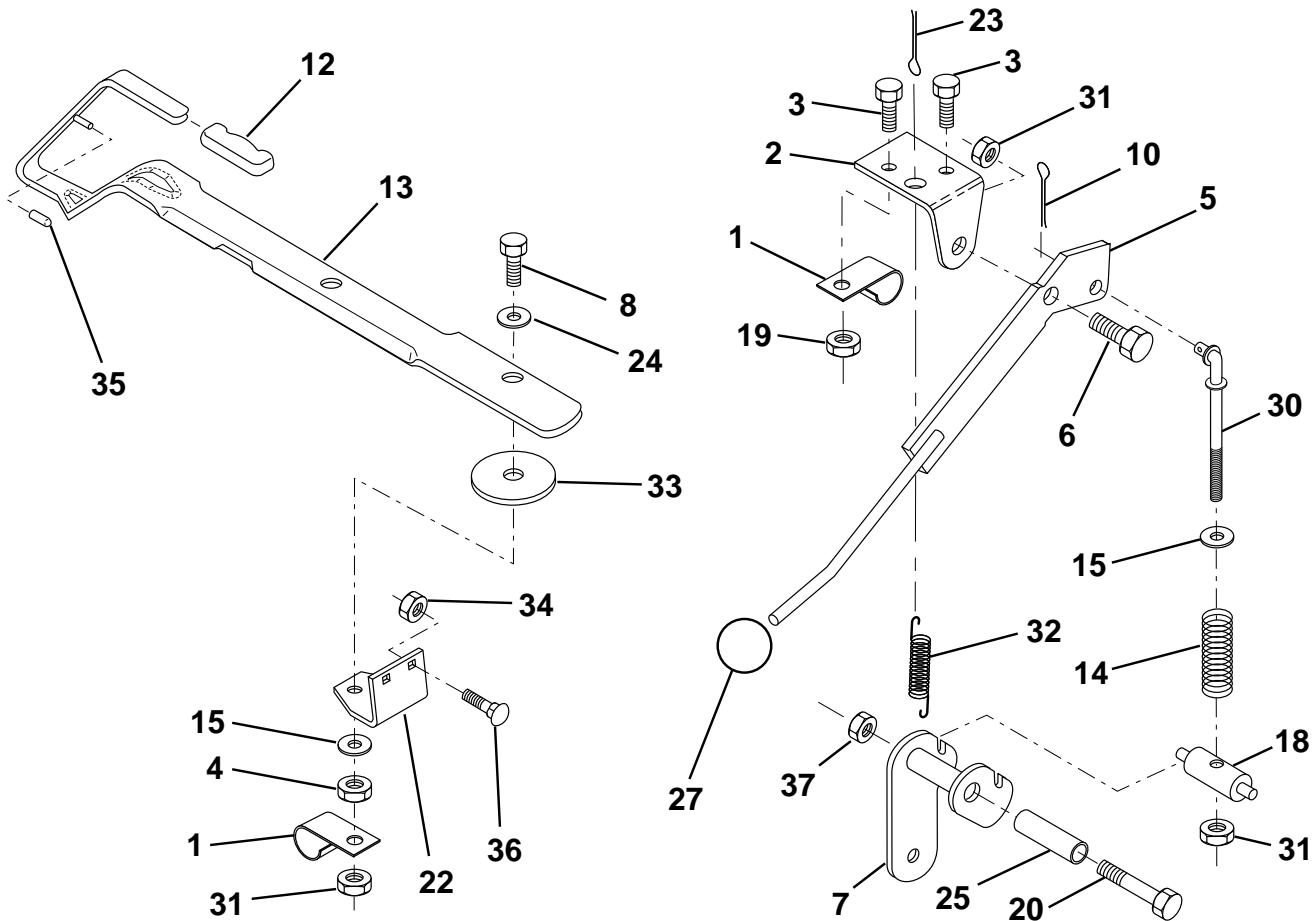

For Husqvarna Parts Call 606-678-9623 or 606-561-4983

REPAIR PARTS

TRACTOR-MODEL NO. LRH125 (954001222B)

MOWER LIFT LEVER

KEY NO.	PART NO.	DESCRIPTION
1	532126470	Clip, Insulated
2	532122018	Bracket, Mower Clutch
3	871110408	Bolt, Hex Hd, Fin. 1/4-20 UNC x 1/2 Grade 5
4	873930600	Nut, Centerlock 3/8-16 UNC
5	532145187	Assembly, Clutch Lever
6	532106451	Bolt, Shoulder
7	532141435	Assembly, Mower Clutch Arm
8	874930624	Bolt, Hex Head 3/8-16 UNC x 1-1/2
10	876020412	Pin, Cotter 1/8 x 3/4
12	532122027	Handle, Lift Lever
13	532136658	Assembly, Lift Handle
14	532133939	Spring, Compression
15	819131616	Washer 13/32 x 1 x 11 Gauge
18	532135107	Trunnion, Threaded 3/8-16
19	873680400	Nut, Crownlock 1/4-20

KEY NO.	PART NO.	DESCRIPTION
20	874760644	Bolt, Hex Hd, Fin. 3/8-16 UNC x 2-3/4
22	532132561	Bracket, Lift Lever
23	876020312	Pin, Cotter 3/32 x 3/4
24	532007672	Washer 25/64 x 1-1/4 x 12 Gauge
25	532121933	Tube, Spacer
27	532121466	Knob
30	532135039	Rod, Tension, Clutch
31	873800600	Nut Lock Hex w/wsh 3/8 - 16
32	532133435	Spring, Extension, Return
33	532062333	Washer .390 x 1.437 x .074
34	873800500	Nut, Lock Hx w/lins 5/16-18
35	532133603	Cap, Vinyl, Red
36	872140506	Bolt, Carriage 5/16-18 x 3/4
37	873680600	Nut Crownlock 3/8-16

NOTE: All component dimensions given in U.S. inches
1 inch = 25.4 mm

HARDWARE SHOWN LARGER FOR EASIER IDENTIFICATION