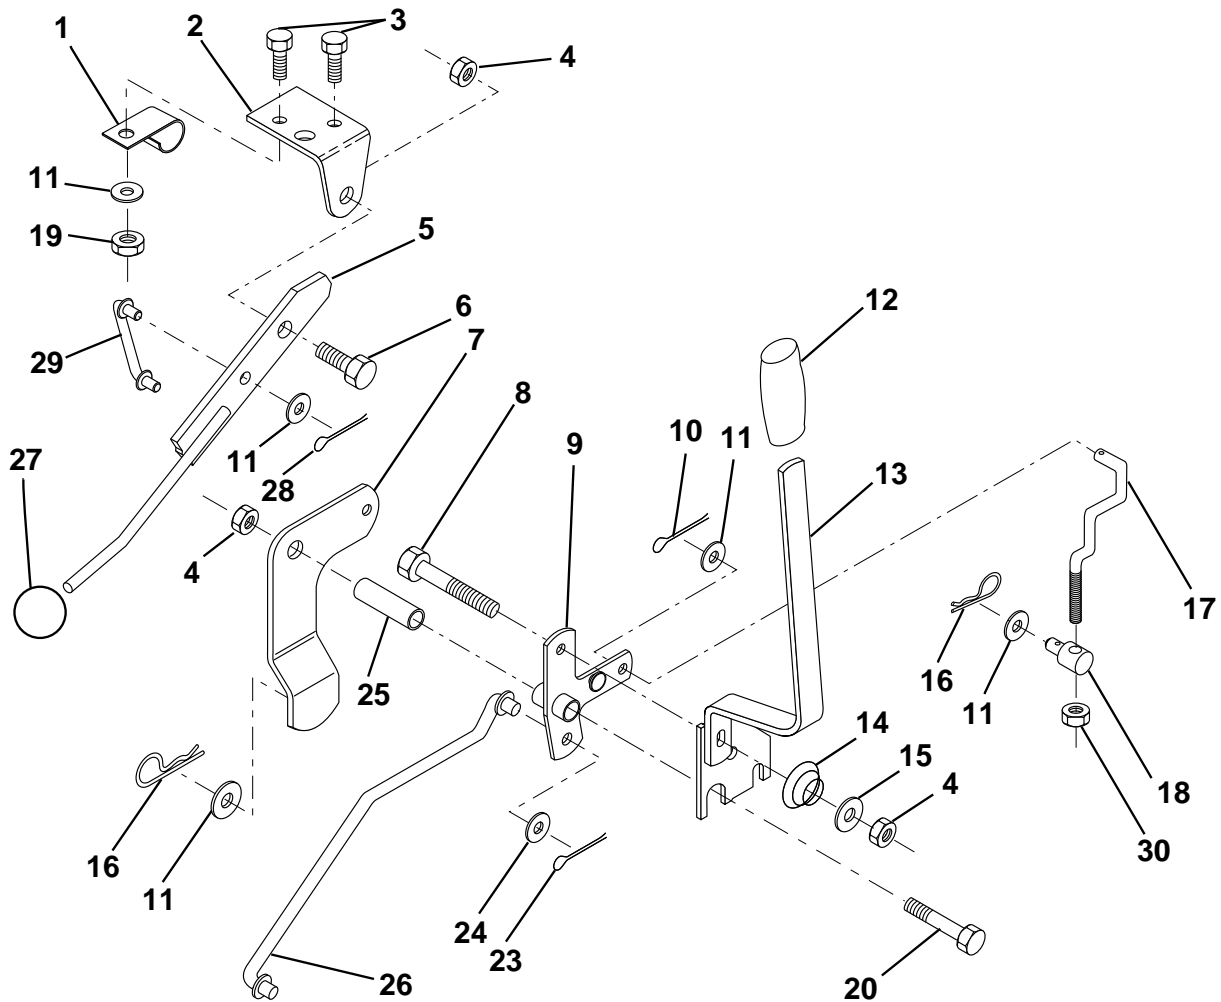

REPAIR PARTS

TRACTOR - - MODEL NO. LR120 (954001242A)

MOWER LIFT LEVER

KEY NO.	PART NO.	DESCRIPTION	KEY NO.	PART NO.	DESCRIPTION
1	532126470	Clip, Insulated	15	819131212	Washer 13/32 x 3/4 x 12 Ga.
2	532122018	Bracket, Mower Clutch	16	532124961	Retainer, Spring
3	871110408	Bolt, Fin. Hex 1/4-20 UNC x 1/2	17	532127359	Link, Front Lift
4	873680600	Nut, Crownlock 3/8-16 UNC	18	532142028	Trunnion, Adj. 94
5	532145187	Assembly, Clutch Lever	19	873680400	Nut, Crownlock 1/4-20
6	532106451	Bolt, Shoulder	20	874760644	Bolt, Fin. Hex 3/8-16 UNC x 2-3/4
7	532135371	Assembly, Mower Clutch Arm	23	876020416	Pin, Cotter 1/8 x 1
8	874760636	Bolt, Hex 3/8-16 UNC x 2-1/4	24	819171616	Washer 17/32 x 1 x 16 Ga.
9	532121930	Bellcrank, Asm. Lift	25	532121933	Tube, Spacer
10	876020412	Pin, Cotter 1/8 x 3/4	26	532141470	Rod, Mower Lift
11	819131316	Washer 13/32 x 13/16 x 16 Ga.	27	532106932	Knob
12	532131861	Grip, Handle	28	876020312	Pin, Cotter 3/32 x 3/4
13	532139352	Assembly, Lift Handle	29	532131655	Link, Mower Clutch
14	532123496	Spring, Compression	30	873350600	Nut Hex Jam 3/8-16 Unc

HARDWARE SHOWN LARGER FOR EASIER IDENTIFICATION