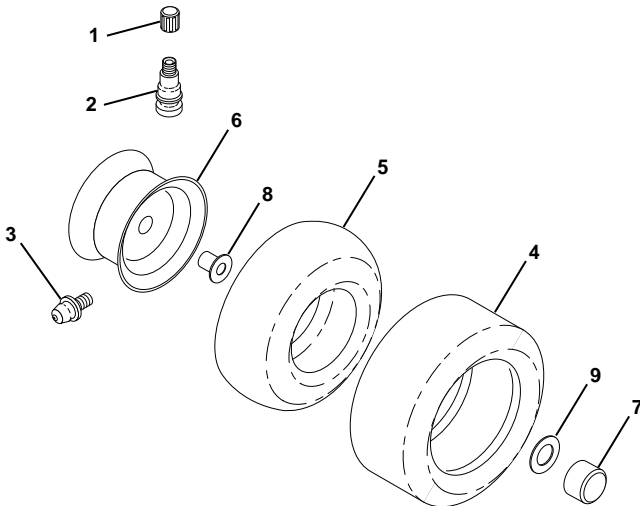

WHEELS & TIRES

KEY NO.	PART NO.	DESCRIPTION
1	532059192	Cap, Valve
2	532065139	Stem, Valve
3	532124957	Fitting, Grease\ (Front Wheels Only)
4	532123410	Tire, Front
4	532123411	Tire, Rear
5	532059904	Tube, Front (Optional Service Items Only)
5	532008134	Tube, Rear (Optional Service Items Only)
6	532140298	Rim, Front
6	532140453	Rim, Rear
7	532104757	Cap Axle
8	532124959	Bearing Flange
9	532121748	Washer 25/32 x 1-5/8 x 16 Ga.