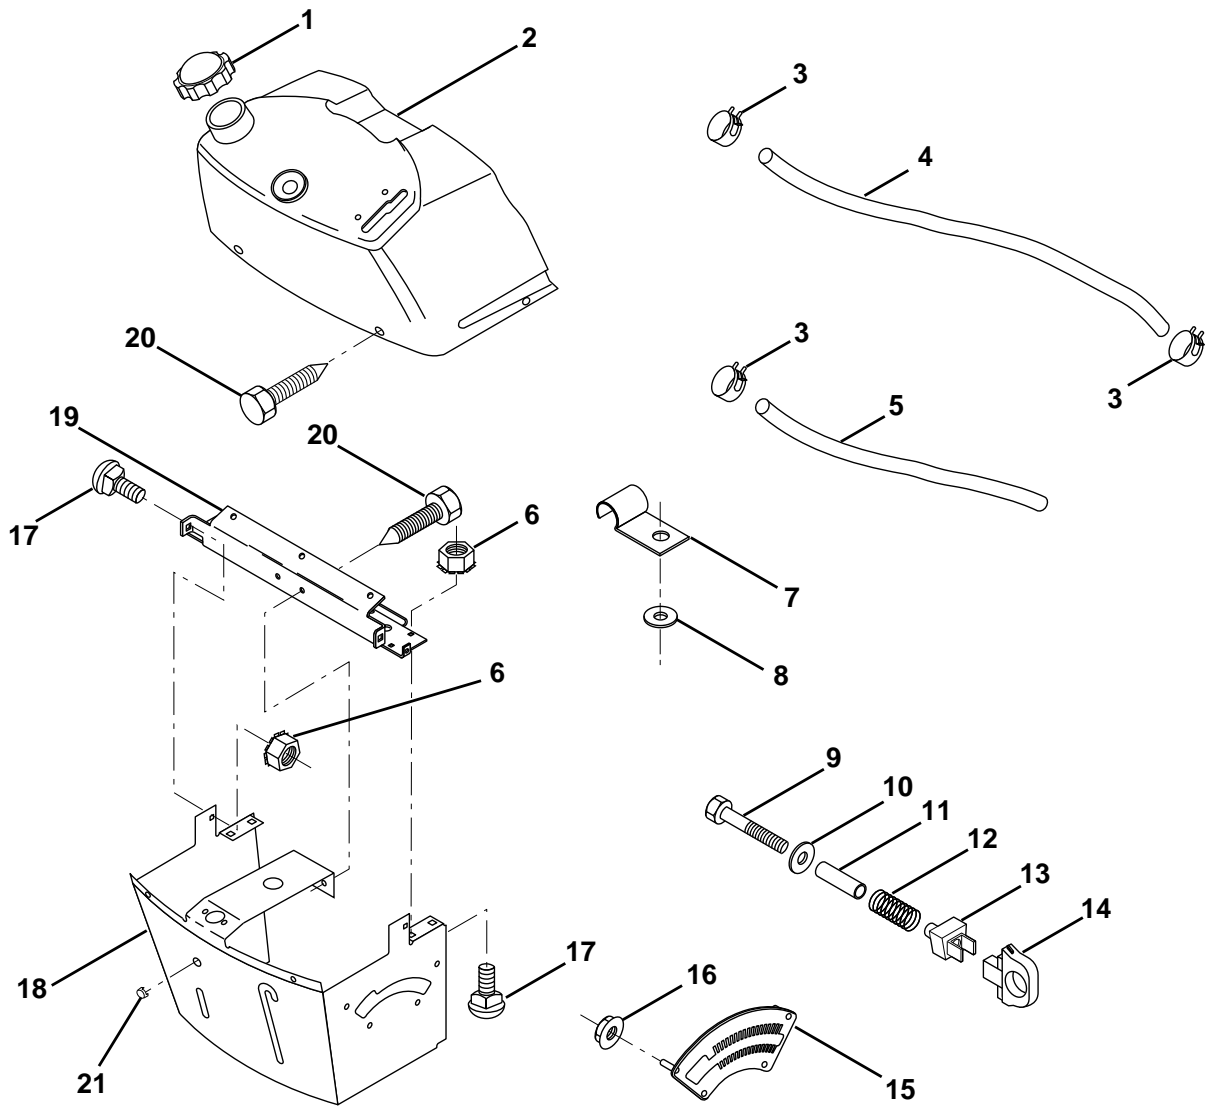

TRACTOR - - MODEL NO. LR120 (954001242A)

ELECTRICAL

REPAIR PARTS

TRACTOR - - MODEL NO. LR120 (954001242A)

ELECTRICAL

KEY NO.	PART NO.	DESCRIPTION
1	873640400	Nut, Hex Keps 1/4-20
2	532108423	Assembly, Cable
3	532133909	Battery
5	532108236	Bracket, Switch
6	532109553	Switch, Interlock (4-terminal)
8	817021008	Screw, Hex Hd. Tap #10-24 x 1/2
9	532140402	Key, Steel Delta
10	532141226	Cover, Key Ignition
11	532140400	Nut, Ignition
12	532144921	Switch, Ignition
15	532121305	Switch, Plunger
17	532108824	Fuse
18	532128353	Assembly, Cable
19	532143132	Harness, Ignition
20	873350400	Nut, Hex Jam 1/4-20
21	810090400	Washer, Lock 1/4
22	874780408	Bolt, Fin. Hex 1/4-20 UNC x 1/2 Gr. 5
24	532131563	Cover, Terminal
25	532138406	Solenoid
26	874760412	Bolt, Hex Hd. 1/4-20 UNC x 3/4
27	819091016	Washer 9/32 x 5/8 x 16
28	810040400	Washer, Lock 1/4
29	532121264	Cap, Battery
30	873220400	Nut, Fin. Hex 1/4-20 UNC
31	532004152	Bulb Light
32	532142881	Harness Headlight
33	532110712	Switch Light
36	811150400	Washer Lock Inter. Tooth 1/4
39	532141735	Bracket Switch Clutch
55	817490508	Screw Thdrol 5/16-18 x 1/2
70	532140413	Harness Engine

DASH

KEY NO.	PART NO.	DESCRIPTION	KEY NO.	PART NO.	DESCRIPTION
1	532142187	Cap, Fuel	12	532003720	Spring
2	532138395	Assembly, Dash & Fuel Tank	13	532126450	Clip, Height Adjustment
3	532123487	Clamp, Hose	14	532126115	Knob, Height Stop
4	532008544	Line, Fuel	15	532122023	Adjustment, Quadrant Height
5	532008548	Line, Fuel	16	532124346	Nut, Self-Threading 3/16-18
6	873640400	Nut, Hex, Keps 1/4-20	17	872110404	Bolt, Carriage 1/4-20 x 1/2 Gr. 5
7	532124996	Clip, Fuel Line	18	532130745	Support Assembly, Dash
8	819091216	Washer 9/32 x 3/4 x 16 Ga.	19	532134744	Brace, Cross
9	874760428	Bolt, Hex, Fin 1/4-20 x 1-3/4	20	817060408	Screw, Self-Tapping 1/4-20 x 1/2
10	819091413	Washer 11/32 x 11/16 x 16 Ga.	21	532134014	Plug Dome Black
11	532121249	Spacer, Split			