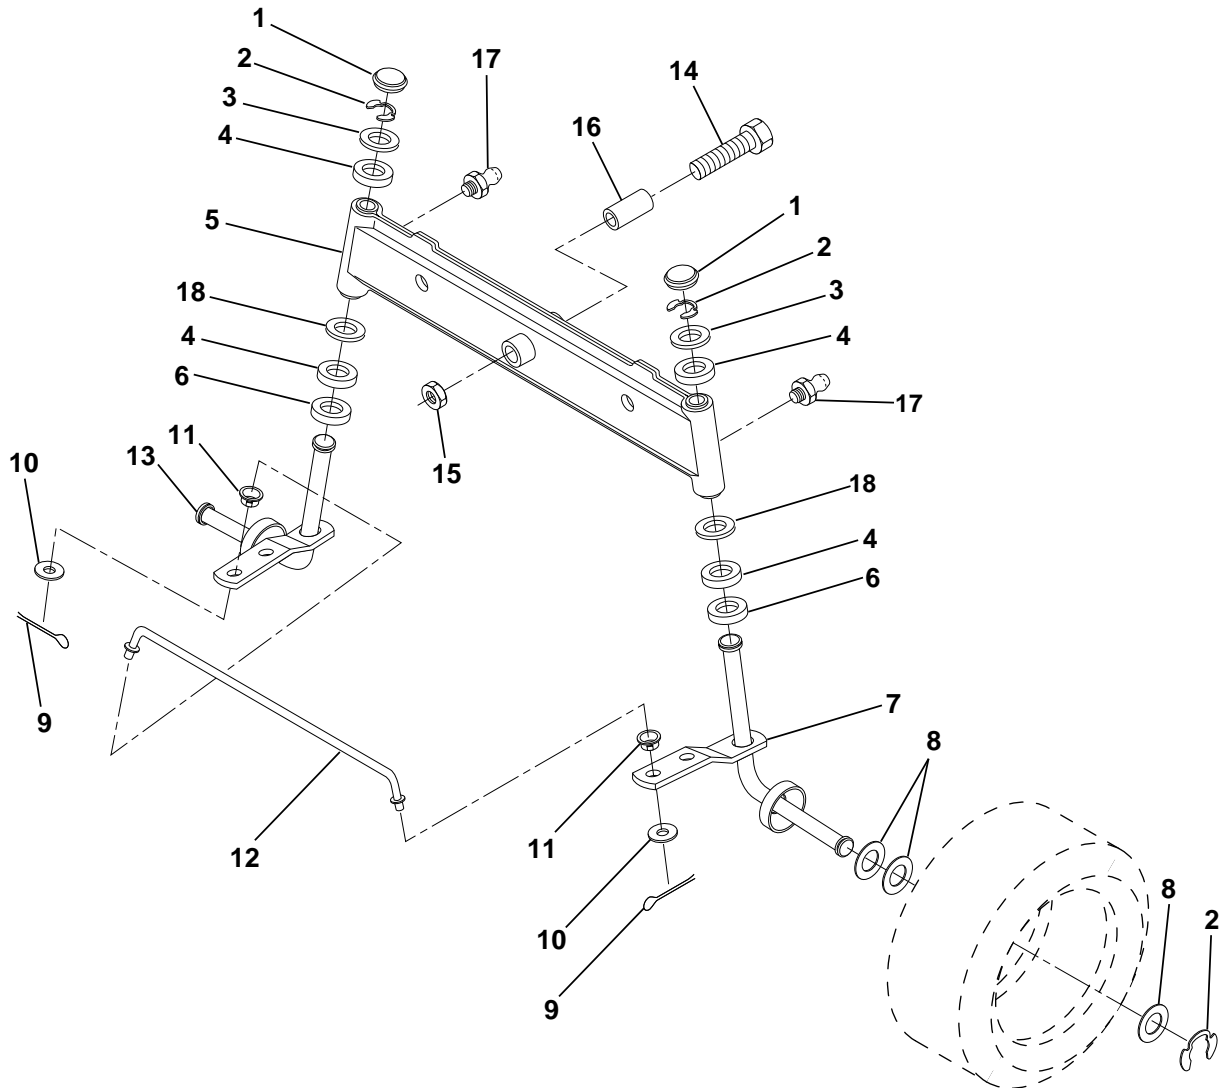

HARDWARE SHOWN LARGER FOR EASIER IDENTIFICATION

REPAIR PARTS

TRACTOR - - MODEL NO. LR120 (954001242A)

STEERING WHEEL

KEY NO.	PART NO.	DESCRIPTION
1	532124416	Insert, Wheel, Steering
2	532124701	Nut, Lock 3/8-24 UNF
3	819133808	Washer 12/32 x 2-3/8 x 8 Ga.
4	532124415	Wheel, Steering
5	532127396	Sleeve, Steering
6	817431008	Screw, Hex #10-16 x 1/2 TY-B
7	532102803	Bushing, Steering

HARDWARE SHOWN LARGER FOR EASIER IDENTIFICATION

REPAIR PARTS

TRACTOR - - MODEL NO. LR120 (954001242A)

SECTOR GEAR / AXLE SUPPORT

KEY NO.	PART NO.	DESCRIPTION	KEY NO.	PART NO.	DESCRIPTION
1	532132566	Link, Drag	11	819131316	Washer, 13/32 x 13/16 x 16 Ga.
2	874780828	Bolt, Fin Hex 1/2-13 x 1-3/4	12	532126847	Bushing
5	532121926	Gear, Sector	13	874760512	Bolt, Hex Hd. 5/16-18 UNC x 3/4
6	532121927	Bushing	14	819111416	Washer 11/32 x 7/8 x 16 Ga.
7	873030800	Nut, Heavy Hex Top Lock 1/2-13 UNC	15	872110606	Bolt, Carriage 3/8-16 UNC x 3/4
8	532126472	Clip, Insulated	17	532137096	Support, Front Axle
9	873680800	Nut, Crownlock 3/8-16	20	873680600	Nut, Crownlock 3/8-16 UNC
10	876020412	Pin, Cotter 1/8 x 3/4	21	873680500	Nut, Crownlock 5/16-18

HARDWARE SHOWN LARGER FOR EASIER IDENTIFICATION

REPAIR PARTS

TRACTOR - - MODEL NO. LR120 (954001242A)

FRONT AXLE

KEY NO.	PART NO.	DESCRIPTION	KEY NO.	PART NO.	DESCRIPTION
1	532121232	Cap, Spindle	10	819131316	Washer 13/32 x 13/16 x 16 Ga.
2	812000029	Ring, Clip	11	532126847	Bushing
3	532121748	Washer 25/32 x 1-5/8 x 16 Ga.	12	532130465	Rod, Tie
4	532124937	Nyliner	13	532137061	Spindle, L.H. Asm.
5	532142033	Axle, Front	14	874011056	Bolt Hex 5/1-11 x 3-1/2
6	532124931	Bearing, Thrust	15	873901000	Nut, Lock Flange 5/8-11
7	532137062	Spindle, R.H. Asm.	16	532110438	Spacer Bearing Axle
8	532121749	Washer 25/32 x 1-1/4 x 16 Ga.	17	532124836	Fitting Grease
9	876020412	Pin, Cotter 1/8 x 3/4	18	819272016	Washer 27/32 x 1-1/4 x 16 Ga.