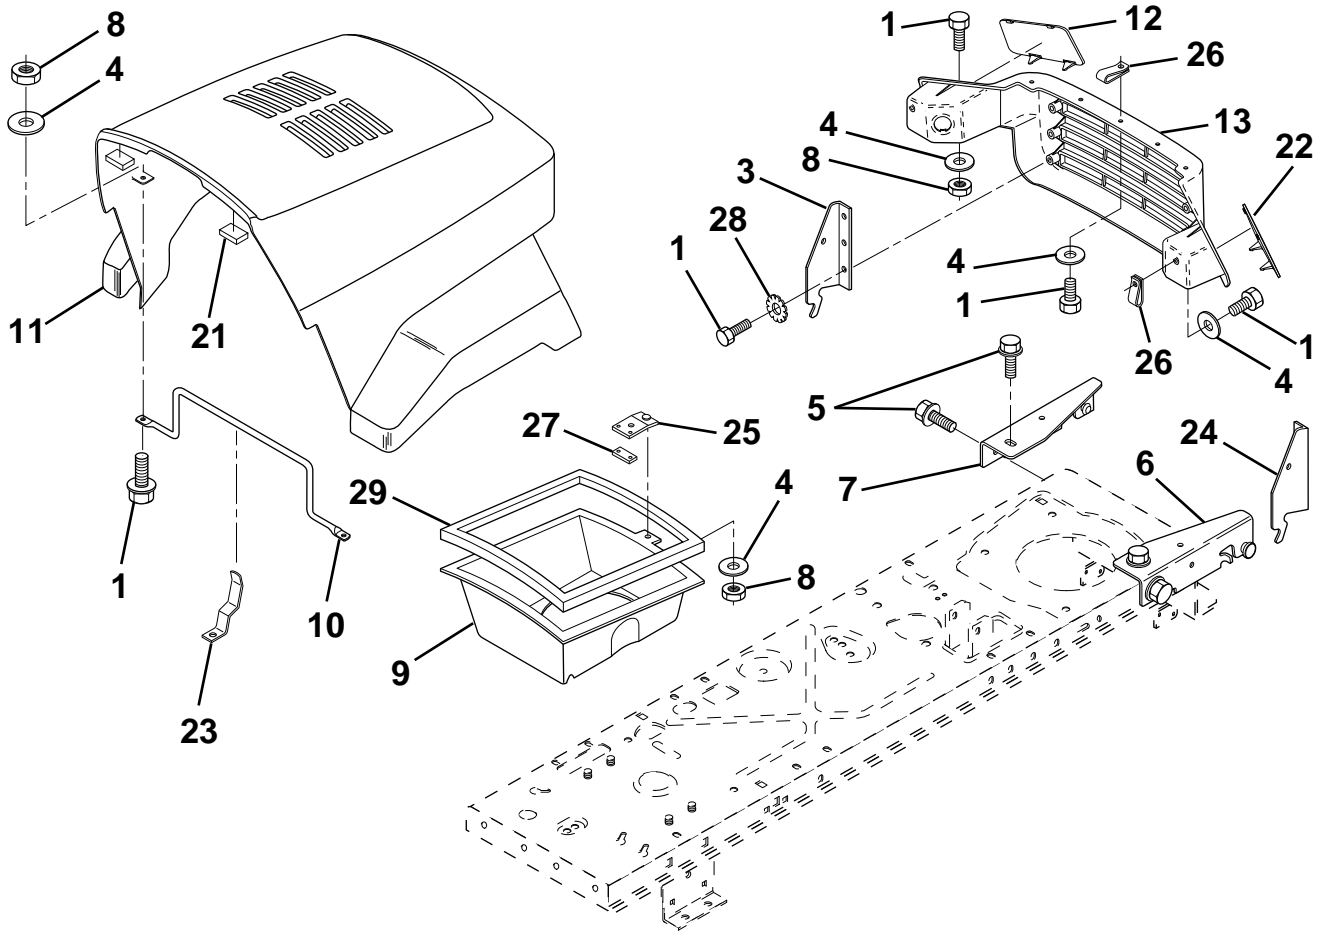

DASH

KEY NO.	PART NO.	DESCRIPTION	KEY NO.	PART NO.	DESCRIPTION
1	532142187	Cap, Fuel	12	532003720	Spring
2	532138395	Assembly, Dash & Fuel Tank	13	532126450	Clip, Height Adjustment
3	532123487	Clamp, Hose	14	532126115	Knob, Height Stop
4	532008544	Line, Fuel	15	532122023	Adjustment, Quadrant Height
5	532008548	Line, Fuel	16	532124346	Nut, Self-Threading 3/16-18
6	873640400	Nut, Hex, Keps 1/4-20	17	872110404	Bolt, Carriage 1/4-20 x 1/2 Gr. 5
7	532124996	Clip, Fuel Line	18	532130745	Support Assembly, Dash
8	819091216	Washer 9/32 x 3/4 x 16 Ga.	19	532134744	Brace, Cross
9	874760428	Bolt, Hex, Fin 1/4-20 x 1-3/4	20	817060408	Screw, Self-Tapping 1/4-20 x 1/2
10	819091413	Washer 11/32 x 11/16 x 16 Ga.	21	532134014	Plug Dome Black
11	532121249	Spacer, Split			

HARDWARE SHOWN LARGER FOR EASIER IDENTIFICATION

For Husqvarna Parts Call 606-678-9623 or 606-561-4983

REPAIR PARTS

TRACTOR - - MODEL NO. LR120 (954001242A)

HOOD

KEY NO.	PART NO.	DESCRIPTION	KEY NO.	PART NO.	DESCRIPTION
1	874780410	Bolt Fin Hex 1/4-20 x 5/8	13	532130984	Grille
3	532128445	Bracket Pivot Hood LH	21	532126938	Bumper Hood
4	819091016	Washer, Flat 1/4	22	532130985	Lens RH
5	817490512	Screw Thdrol 5/16-28 x 3/4	23	532139969	Latch Hood
6	532140051	Bracket Asm. Pivot Hood RH	24	532142873	Bracket Pivot Hood RH
7	532140050	Bracket Asm. Pivot Hood LH	25	532131037	Clip Asm. Duct Air
8	873680400	Nut Crownlock 1/4-20 Unc	26	532052921	Clip Tinnerman
9	532123840	Duct Air Hood	27	532131028	Clip Tinnerman
10	532130850	Brace Hood	28	811050400	Washer Lock Ext. Tooth
11	532140142	Hood	29	532120537	Strip Foam
12	532130986	Lens LH			