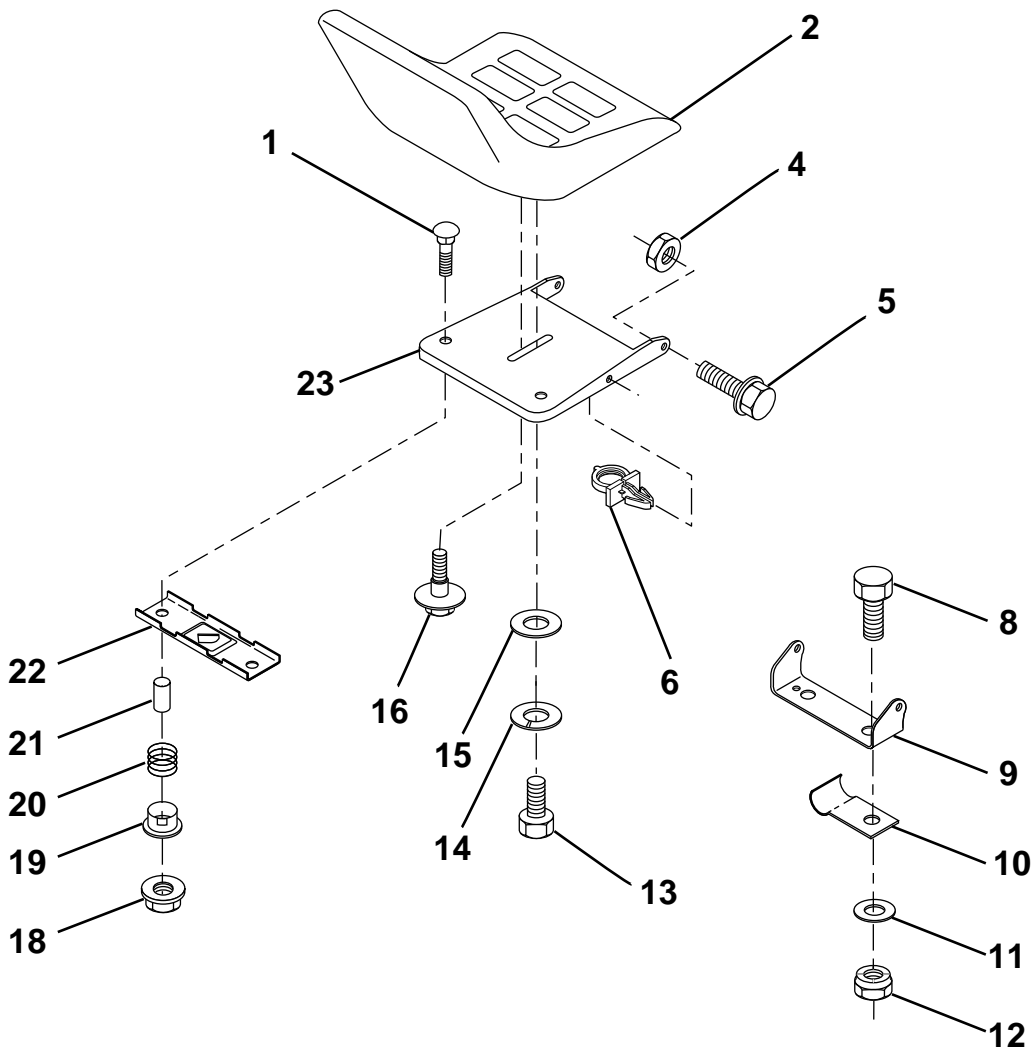

REPAIR PARTS

TRACTOR - - MODEL NO. LR120 (954001242A)

SEAT

KEY NO.	PART NO.	DESCRIPTION	KEY NO.	PART NO.	DESCRIPTION
1	872050411	Bolt, Carriage 1/4-20 x 1-3/8	13	874780814	Bolt Hex 1/2-13 x 7/8
2	532130875	Seat	14	810040800	Washer Lock Hvy. Hlicl Spring 1/2
4	873800500	Nut, Crownlock 5/16-18	15	819171912	Washer, 17/32 x 1-3/16 x 12 Ga.
5	532139888	Bolt, Shoulder 5/16-18 UNC	16	532127018	Bolt, Shoulder
6	532145006	Clip, Push-In Hinged	18	532123976	Nut, Hex Large Flange Lock
8	874760612	Bolt, Fin Hex 3/8-16 UNC x 3/4	19	532121248	Bushing, Snap
9	532140551	Bracket, Pivot Seat	20	532121250	Spring, Compression
10	532126471	Clip, Insulated	21	532134300	Spacer, Split 28 Id. x .88 Lg.
11	819133210	Washer 12/32 x 2 x 10 Ga.	22	532121246	Bracket, Switch, Mounting
12	873800600	Nut, Crownlock 3/8-16 UNC	23	532140552	Pan, Seat

HARDWARE SHOWN LARGER FOR EASIER IDENTIFICATION