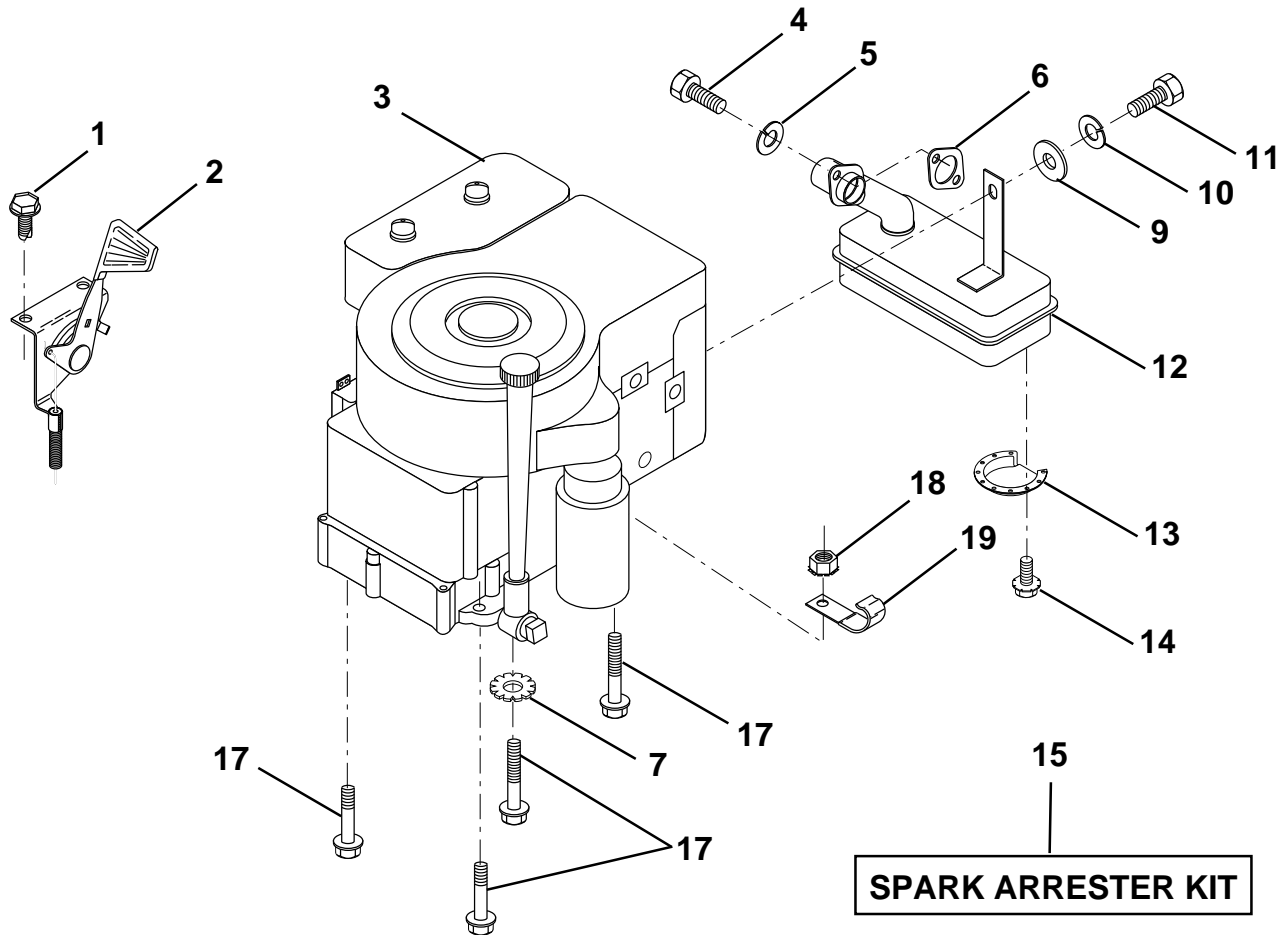

REPAIR PARTS

TRACTOR - - MODEL NO. LR120 (954001242A)

ENGINE

KEY NO.	PART NO.	DESCRIPTION	KEY NO.	PART NO.	DESCRIPTION
1	817060408	Screw, Hex Thd. Cut 1/4-20 x 1/2	10	810040400	Washer, Lock Hvy Hlcl Spring 1/4
2	532132752	Control, Throttle	11	-----	Bolt, Hex Fin. (Order From Eng. Mfg.)
3	532131951	Engine, Briggs and Stratton Model No. 282707	12	532137437	Muffler
4	871070512	Screw, Hex, Cap 5/16-18 x 3/4	13	532144986	Deflector, Muffler
5	810040500	Washer, Lock Heavy Helical Spring 5/16	14	817030808	Screw, Spiderloc Hex Hd #8 x 1/2 AB
6	532125593	Gasket, Exhaust	15	532137180	Arrester, Spark (Optional equipment)
7	811050600	Washer, Lock Ext. Tooth 3/8	17	817490624	Screw, Hex Washer Head, Thdrol. 3/8-16 x 1-1/2
9	819101216	Washer 5/16 x 3/4 x 16	18	873510600	Screw Thdrol. 3/8-16
			19	532124996	Clip Line Fuel

HARDWARE SHOWN LARGER FOR EASIER IDENTIFICATION