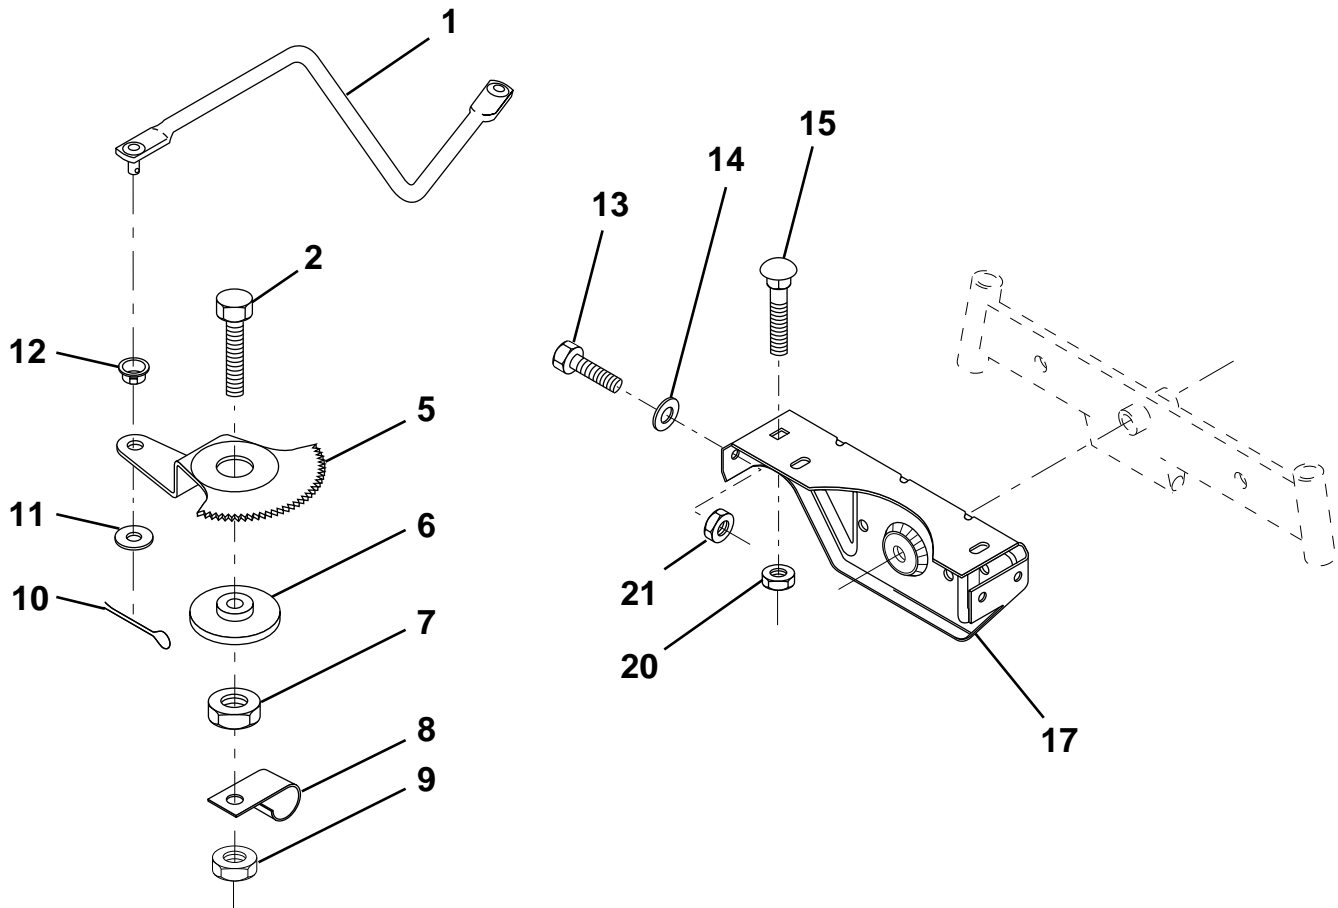

HARDWARE SHOWN LARGER FOR EASIER IDENTIFICATION

REPAIR PARTS

TRACTOR - - MODEL NO. LR120 (954001242A)

STEERING WHEEL

KEY NO.	PART NO.	DESCRIPTION
1	532124416	Insert, Wheel, Steering
2	532124701	Nut, Lock 3/8-24 UNF
3	819133808	Washer 12/32 x 2-3/8 x 8 Ga.
4	532124415	Wheel, Steering
5	532127396	Sleeve, Steering
6	817431008	Screw, Hex #10-16 x 1/2 TY-B
7	532102803	Bushing, Steering

KEY NO.	PART NO.	DESCRIPTION
8	532123651	Shaft, Steering
9	532124210	Clip, Steering
10	532123438	Bushing, Lower, Steering
11	812000045	Ring, Retaining
12	819211616	Washer 21/32 x 1 x 16 Ga.
13	532104820	Adaptor, Wheel, Steering

HARDWARE SHOWN LARGER FOR EASIER IDENTIFICATION

REPAIR PARTS

TRACTOR - - MODEL NO. LR120 (954001242A)

SECTOR GEAR / AXLE SUPPORT

KEY NO.	PART NO.	DESCRIPTION	KEY NO.	PART NO.	DESCRIPTION
1	532132566	Link, Drag	11	819131316	Washer, 13/32 x 13/16 x 16 Ga.
2	874780828	Bolt, Fin Hex 1/2-13 x 1-3/4	12	532126847	Bushing
5	532121926	Gear, Sector	13	874760512	Bolt, Hex Hd. 5/16-18 UNC x 3/4
6	532121927	Bushing	14	819111416	Washer 11/32 x 7/8 x 16 Ga.
7	873030800	Nut, Heavy Hex Top Lock 1/2-13 UNC	15	872110606	Bolt, Carriage 3/8-16 UNC x 3/4
8	532126472	Clip, Insulated	17	532137096	Support, Front Axle
9	873680800	Nut, Crownlock 3/8-16	20	873680600	Nut, Crownlock 3/8-16 UNC
10	876020412	Pin, Cotter 1/8 x 3/4	21	873680500	Nut, Crownlock 5/16-18