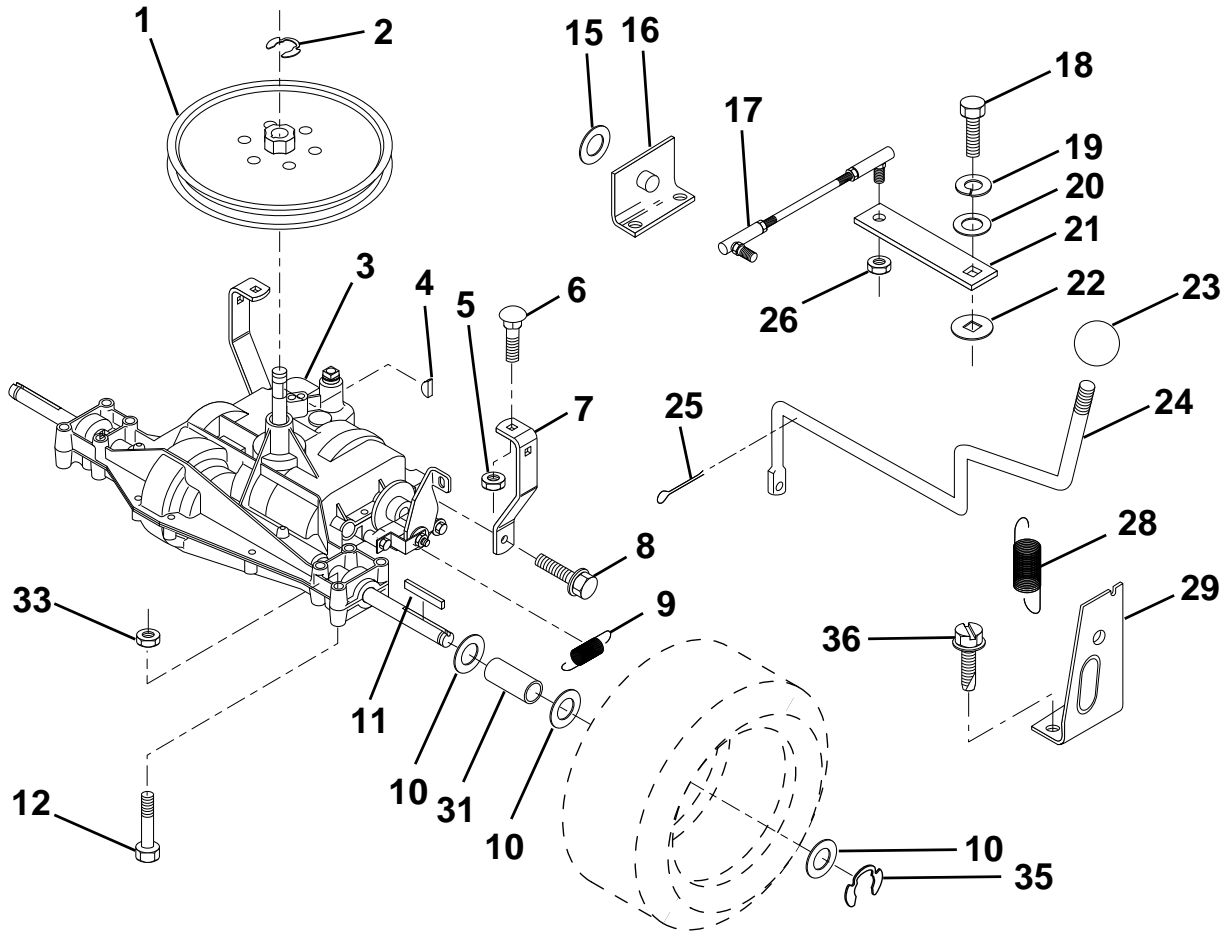

REPAIR PARTS

TRACTOR - - MODEL NO. LR120 (954001242A)

TRANSAXLE

KEY NO.	PART NO.	DESCRIPTION	KEY NO.	PART NO.	DESCRIPTION
1	532123385	Pulley	18	874550412	Bolt, Fin Hex 1/4-28 UNF x 3/4 Gr. 8
2	812000028	Ring, Retainer	19	810040400	Washer, Lock 1/4
3	-----	Transaxle, Dana 5 Spd. Model No. 4360-78	20	819091210	Washer 9/32 x 3/4 x 10 Ga.
4	532125096	Key, Woodruff #9	21	532123484	Arm, Shift
5	873680500	Nut, Crownlock 5/16-18	22	532105701	Washer, Shift Plate
6	872140506	Bolt, Carriage 5/16-18 UNC x 3/4	23	532106933	Knob, Rd 1/2-13
7	532123378	Strap, Torque	24	532128215	Rod Shift
8	817490512	Screw 5/16-18 x 3/4	25	876020416	Pin, Cotter 1/8 x 1
9	532110422	Spring, Brake	26	873810500	Locknut 5/16-24 UNF
10	532121749	Washer 25/32 x 1-1/4 x 16 Ga.	28	532128085	Extension, Spring
11	532123583	Key, Square	29	532128084	Support Handle Shift RH
12	874760644	Bolt, Fin Hex 3/8-16 Unc x 2-3/4	31	532109502	Spacer Axle
15	819171616	Washer 17/32 x 1 x 16 Ga.	33	873680600	Nut Crownlock 3/8-16 Unc
16	532124600	Support Handle Shift LH	35	812000001	E-Ring
17	532123632	Link, Shift	36	817720408	Screw

HARDWARE SHOWN LARGER FOR EASIER IDENTIFICATION