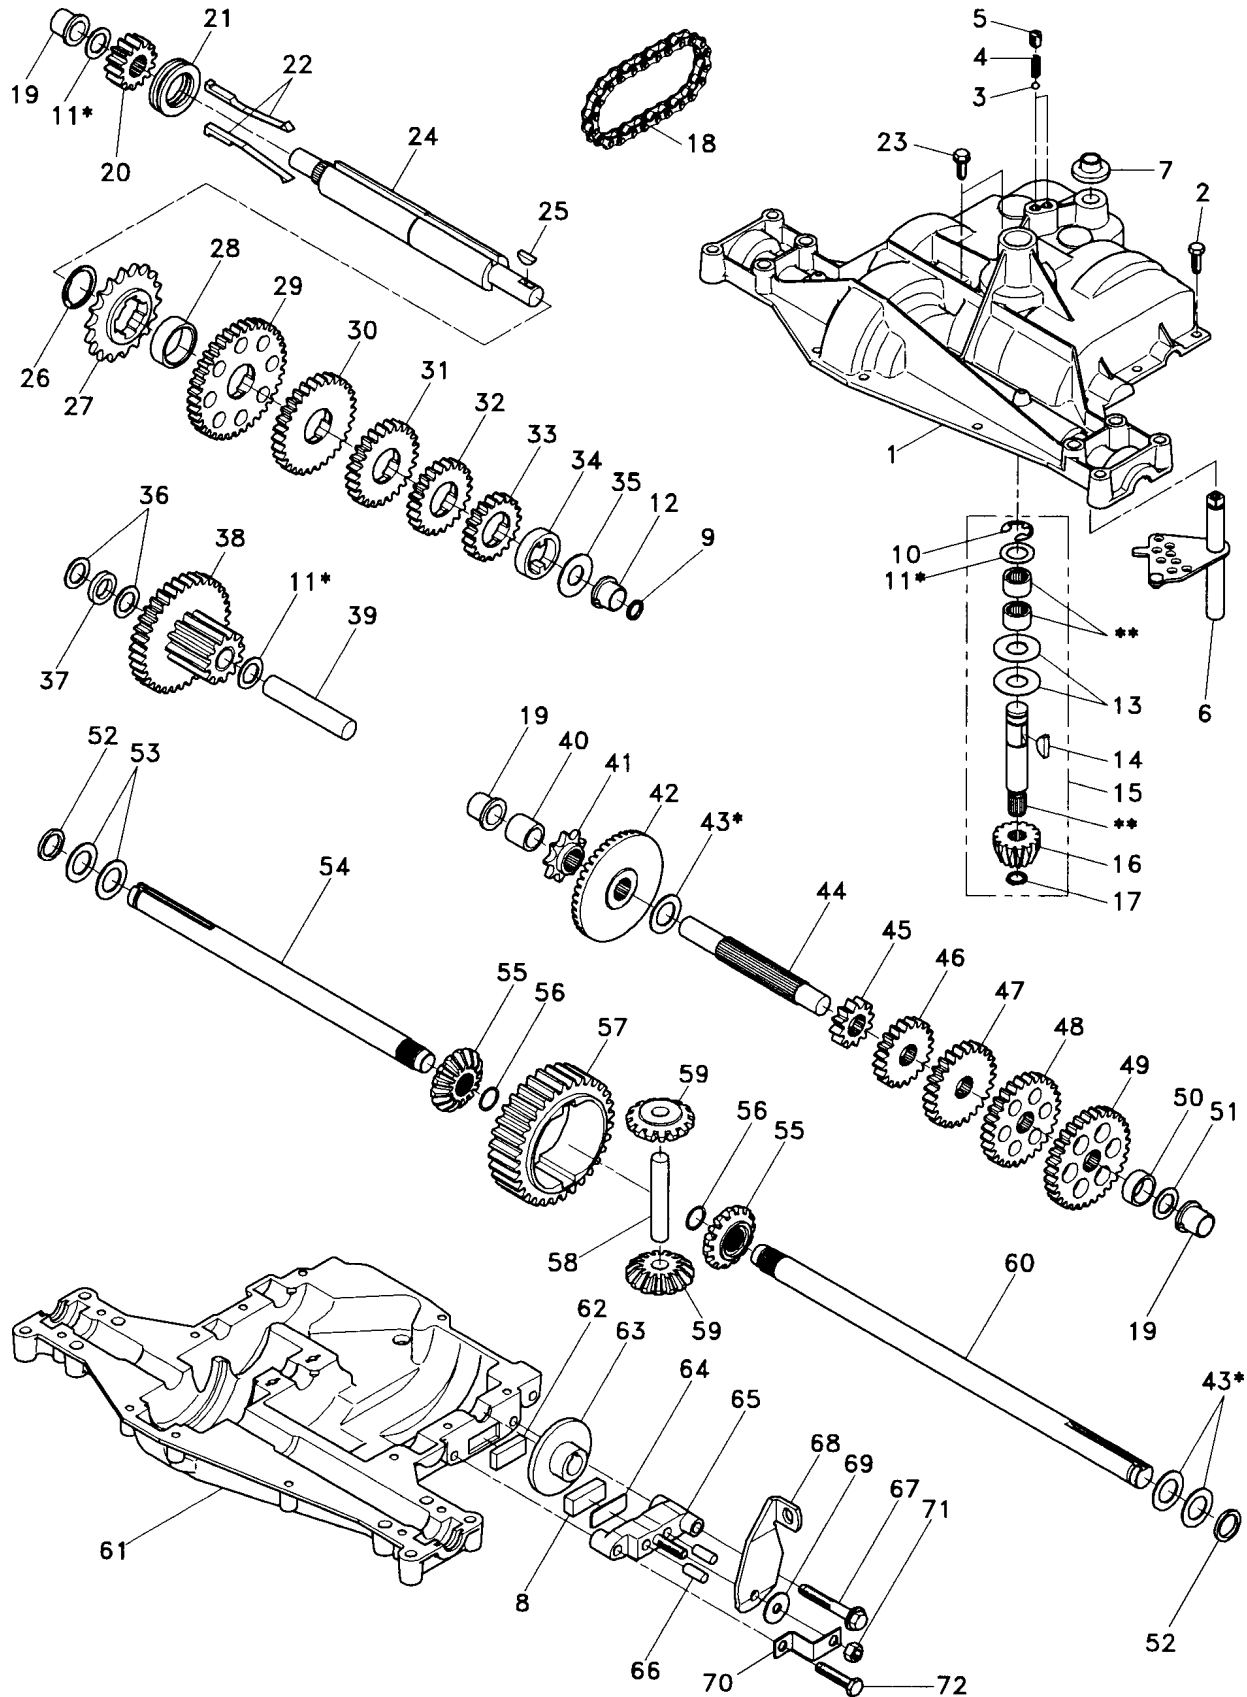

REPAIR PARTS

TRACTOR - - MODEL NO. LR120 (954001242A)

DANA TRANSAXLE - - MODEL NO. 4360-78

REPAIR PARTS

TRACTOR - - MODEL NO. LR120 (954001242A)

DANA TRANSAXLE - - MODEL NO. 4360-78

KEY PART NO. NO.	DESCRIPTION	KEY PART NO. NO.	DESCRIPTION
1	532142671 Housing, Upper	41	532105928 Sprocket, 9 Teeth
2	532002274 Screw, Self-Tapping, Large 1/4-20 x .734	42	532110084 Gear, Bevel, 42 Teeth
3	532134400 Ball, Detent	43	532134394 * Assembly, Kit, Shim .750 Shaft
4	532105904 Spring, Detent	44	532120473 Shaft, Drive
5	532105905 Screw, Set	45	532142678 Gear, Spur, 12 Teeth
6	532138235 Kit, Shifter Assembly	46	532120407 Gear, Spur, 20 Teeth
7	532134399 Boot, Shifter	47	532106589 Gear, Spur, 25 Teeth
8	532120951 Puck, Friction	48	532120408 Gear, Spur, 28 Teeth
9	532143045 Seal, Oil	49	532105937 Gear, Spur, 31 Teeth
10	532142672 Ring, Retaining	50	532105936 Spacer .781 x 1.00 x .375
11	532134793 * Assembly, Kit, Shim .625 Shaft	51	532002226 Washer, Plain .632 x 1.00 x .060
12	532143051 Bearing, Flange	52	532134401 Washer, Neoprene
13	532120415 Washer, Plain .632 x 1.38 x .046	53	532002264 Washer, Plain .758 x 1.25 x .031
14	532142674 Key, Woodruff, #9	54	532120474 Axle, L.H.
15	532138234 Assembly, Kit, Input Shaft	55	532110081 Gear, Miter, 15 Teeth
16	532110078 Pinion, Bevel, 14 Teeth	56	532105941 Ring, Retaining
17	532105909 Ring, Retaining	57	532110071 Gear, Spur, 32 Teeth
18	532105910 Chain, 24 Pitches	58	532120952 Shaft, Cross
19	532105911 Bearing, Flange	59	532110082 Gear, Miter, 15 Teeth
20	532142675 Gear, Spur, 14 Teeth	60	532123908 Axle, R.H.
21	532138246 Collar, Clutch	61	532142680 Housing, Lower
22	532138236 Assembly, Kit, Clutch Keys	62	532120961 Puck, Friction
23	532134791 Screw, Self-Tapping, with Sealer	63	532007294 Disc, Brake
24	532142676 Shaft, Intermediate	64	532108989 Spacer
25	532002244 Key, Woodruff, #61	65	532120953 Jaw, Brake
26	532105916 Ring, Retaining	66	532120954 Pin, Dowel
27	532120470 Sprocket, 18 Teeth	67	532134799 Screw, Self-Tapping, Large 5/16-18 x 2.25
28	532110070 Spacer	68	532138244 Lever, Actuating
29	532142677 Gear, Spur, 37 Teeth	69	532108996 Washer, Plain .321 x 1.00 x .055
30	532120405 Gear, Spur, 30 Teeth	70	532120956 Bracket, Anti-Rotation
31	532108980 Gear, Spur, 25 Teeth	71	873810500 Locknut 5/16-24
32	532120406 Gear, Spur, 22 Teeth	72	532106596 Screw, Self-Tapping, Large 5/16-18 x 1.44
33	532134796 Gear, Spur, 19 Teeth	73	532120416 Grease
34	532134797 Spacer 1.133 x 1.50 x .375		
35	532105925 Washer, Plain .640 x 1.37 x .061		
36	532002232 Washer, Plain .632 x 1.00 x .026		
37	532108978 Spacer .630 x 1.00 x .169		
38	532110079 Assembly, Gear, Combination of 12 Teeth and 35 Teeth		
39	532124639 Shaft, Idler		
40	532120472 Spacer .635 x .875 x .755		

* Use in combinations to maintain proper clearances

** Order Key No. 15

NOTE: All component dimensions given in U.S. inches
1 inch = 25.4 mm