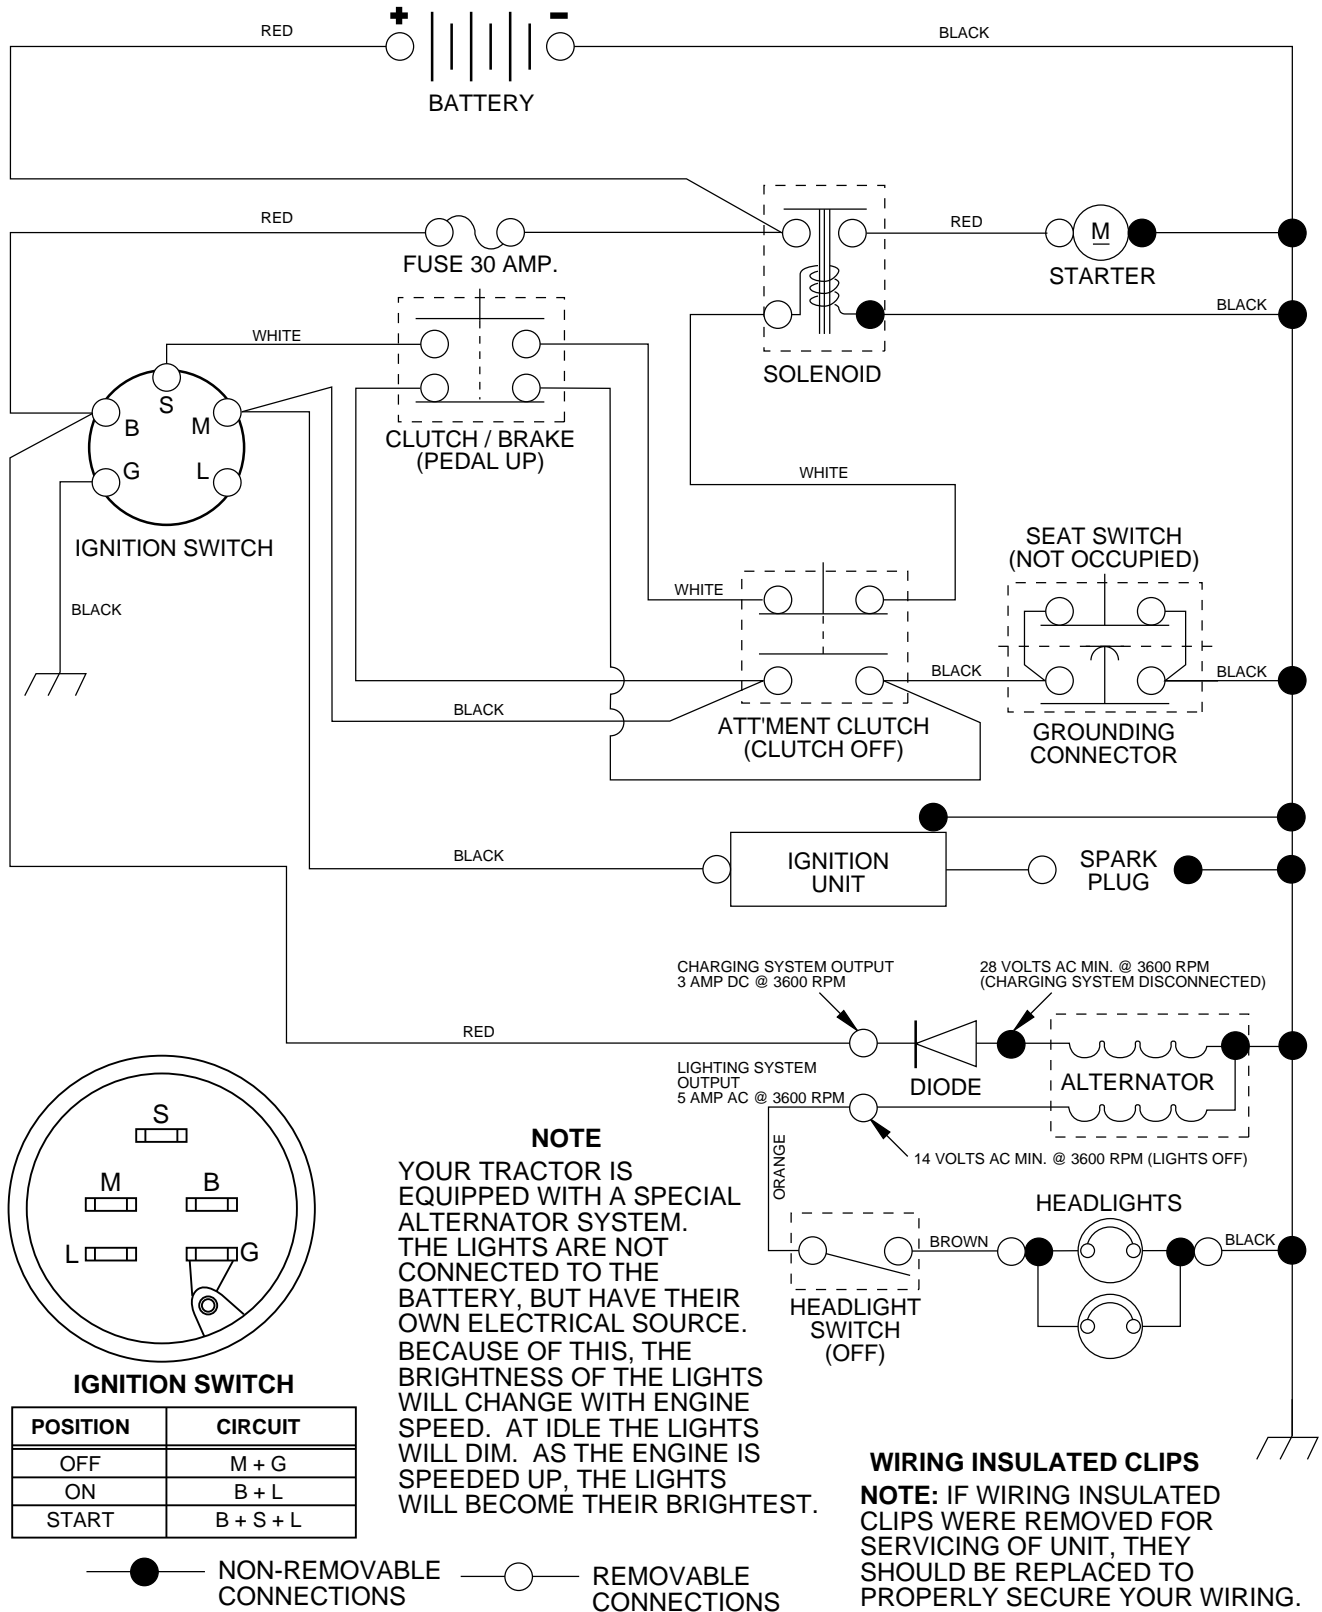

TRACTOR - - MODEL NO. LR120 (954001242A)

SCHEMATIC