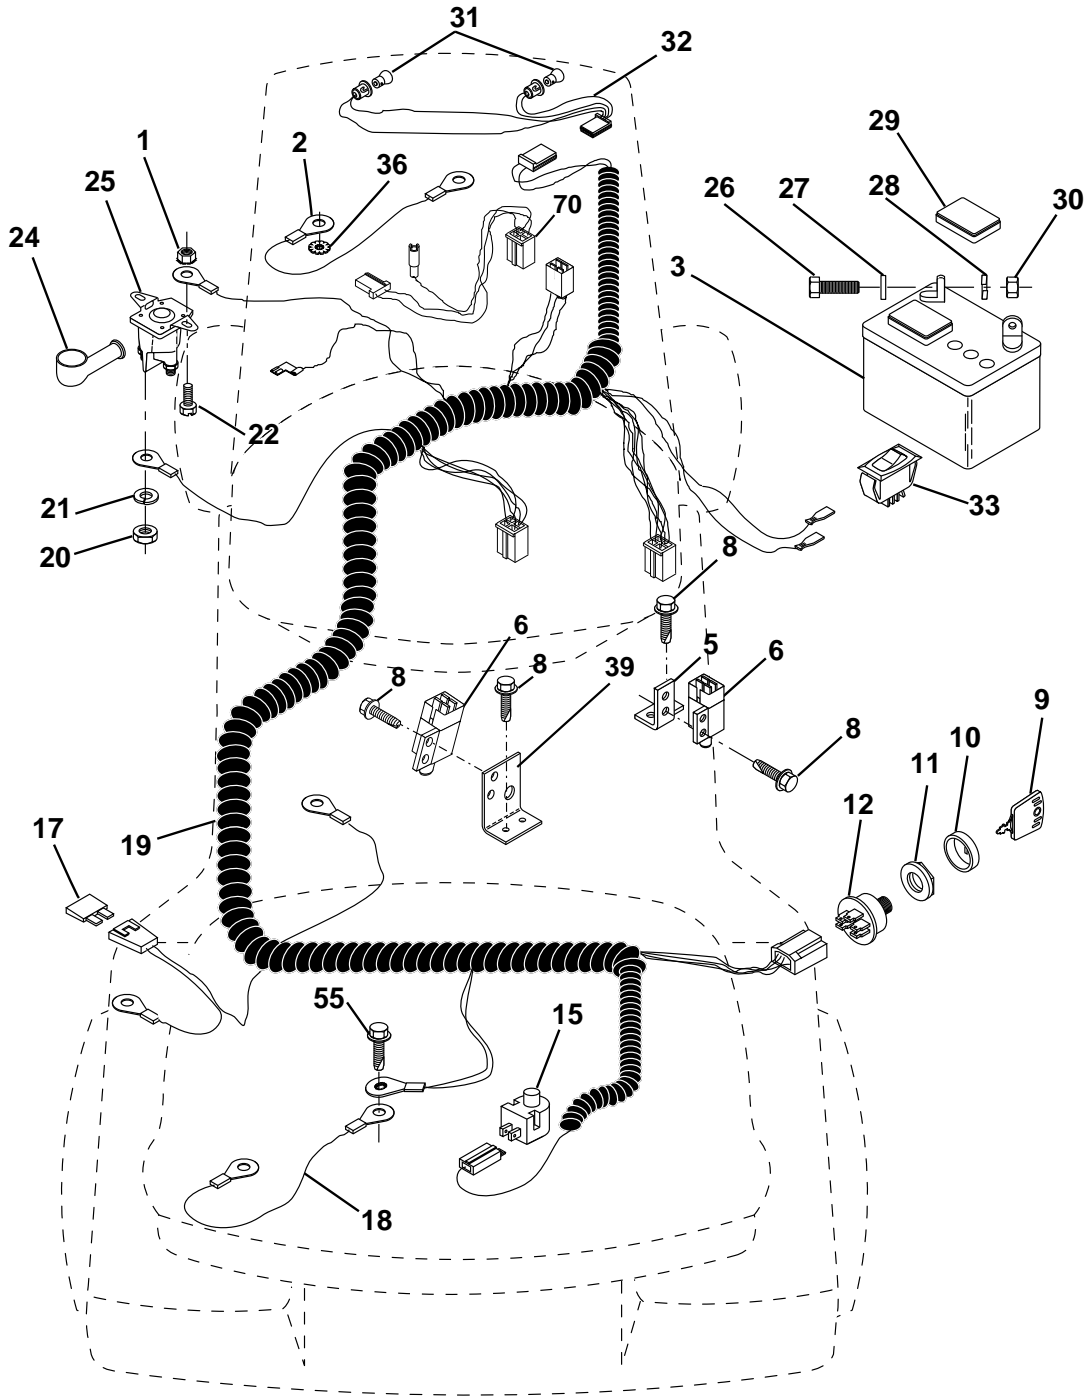

TRACTOR - - MODEL NO. LR120 (954001242A)

ELECTRICAL

REPAIR PARTS

TRACTOR - - MODEL NO. LR120 (954001242A)

ELECTRICAL

KEY NO.	PART NO.	DESCRIPTION
1	873640400	Nut, Hex Keps 1/4-20
2	532108423	Assembly, Cable
3	532133909	Battery
5	532108236	Bracket, Switch
6	532109553	Switch, Interlock (4-terminal)
8	817021008	Screw, Hex Hd. Tap #10-24 x 1/2
9	532140402	Key, Steel Delta
10	532141226	Cover, Key Ignition
11	532140400	Nut, Ignition
12	532144921	Switch, Ignition
15	532121305	Switch, Plunger
17	532108824	Fuse
18	532128353	Assembly, Cable
19	532143132	Harness, Ignition
20	873350400	Nut, Hex Jam 1/4-20
21	810090400	Washer, Lock 1/4
22	874780408	Bolt, Fin. Hex 1/4-20 UNC x 1/2 Gr. 5
24	532131563	Cover, Terminal
25	532138406	Solenoid
26	874760412	Bolt, Hex Hd. 1/4-20 UNC x 3/4
27	819091016	Washer 9/32 x 5/8 x 16
28	810040400	Washer, Lock 1/4
29	532121264	Cap, Battery
30	873220400	Nut, Fin. Hex 1/4-20 UNC
31	532004152	Bulb Light
32	532142881	Harness Headlight
33	532110712	Switch Light
36	811150400	Washer Lock Inter. Tooth 1/4
39	532141735	Bracket Switch Clutch
55	817490508	Screw Thdrol 5/16-18 x 1/2
70	532140413	Harness Engine

DASH

KEY NO.	PART NO.	DESCRIPTION	KEY NO.	PART NO.	DESCRIPTION
1	532142187	Cap, Fuel	12	532003720	Spring
2	532138395	Assembly, Dash & Fuel Tank	13	532126450	Clip, Height Adjustment
3	532123487	Clamp, Hose	14	532126115	Knob, Height Stop
4	532008544	Line, Fuel	15	532122023	Adjustment, Quadrant Height
5	532008548	Line, Fuel	16	532124346	Nut, Self-Threading 3/16-18
6	873640400	Nut, Hex, Keps 1/4-20	17	872110404	Bolt, Carriage 1/4-20 x 1/2 Gr. 5
7	532124996	Clip, Fuel Line	18	532130745	Support Assembly, Dash
8	819091216	Washer 9/32 x 3/4 x 16 Ga.	19	532134744	Brace, Cross
9	874760428	Bolt, Hex, Fin 1/4-20 x 1-3/4	20	817060408	Screw, Self-Tapping 1/4-20 x 1/2
10	819091413	Washer 11/32 x 11/16 x 16 Ga.	21	532134014	Plug Dome Black
11	532121249	Spacer, Split			