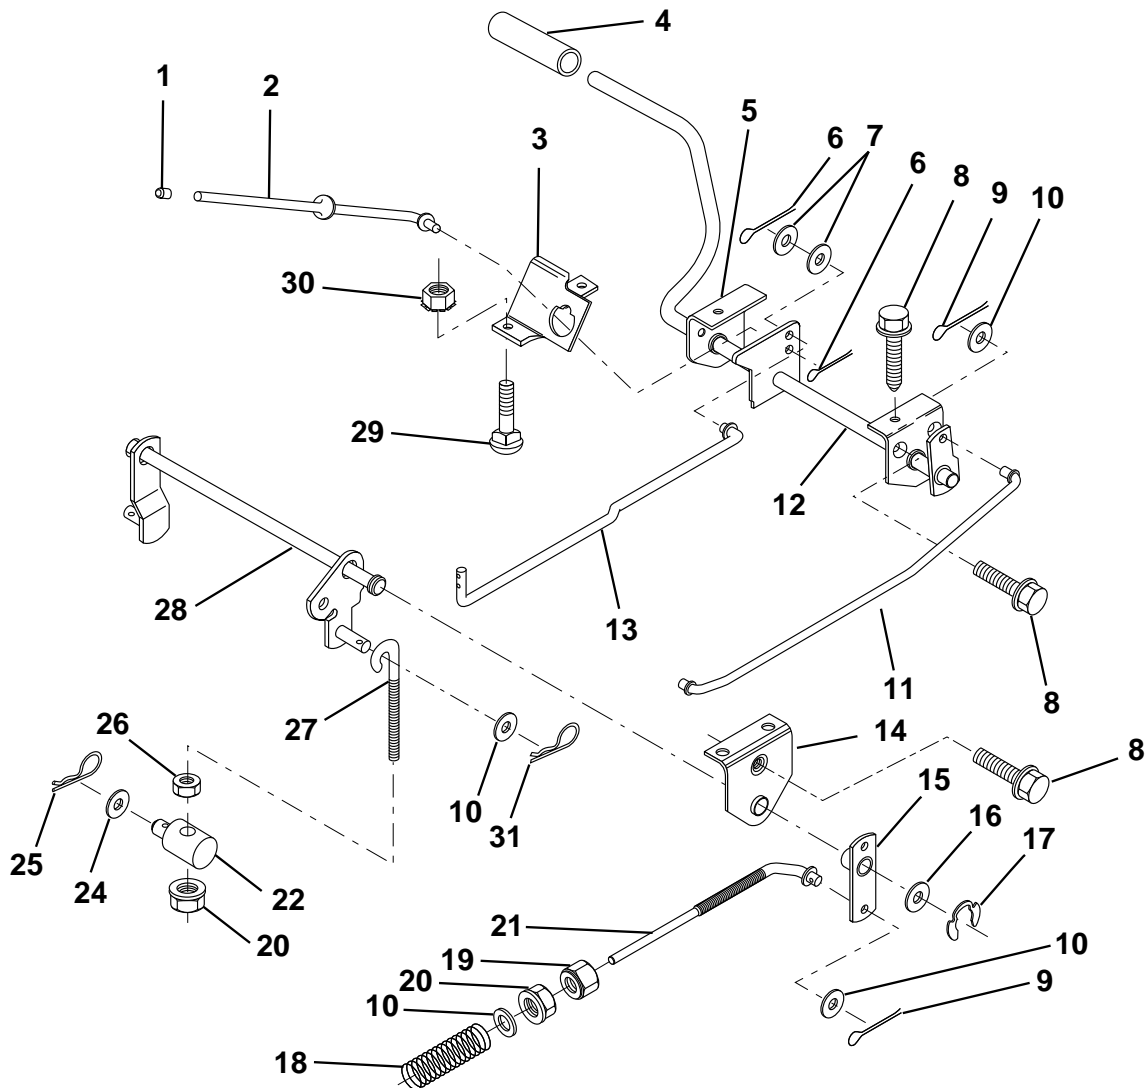

REPAIR PARTS

TRACTOR - - MODEL NO. LR120 (954001242A)

BRAKE / REAR MOWER LIFT ASSEMBLY

KEY NO.	PART NO.	DESCRIPTION	KEY NO.	PART NO.	DESCRIPTION
1	532071673	Cap, Plunger	16	819251816	Washer 25/32 x 1-1/8 x 16 Ga.
2	532123436	Rod, Parking Brake	17	812000034	Ring, Klip
3	532123437	Bracket, Parking Brake	18	532106888	Spring, Brake Rod
4	532008156	Cover, Pedal	19	873350600	Nut, Hex, Jam 3/8-16 UNC
5	532122504	Bracket, Clutch/Brake Pedal, L.H.	20	873680600	Nut, Crownlock 3/8-16 UNC
6	876020312	Pin, Cotter 3/32 x 3/4	21	532131460	Rod, Rear Brake
7	819131016	Washer 13/32 x 5/8 x 16 Ga.	22	532144585	Trunnion, Lift
8	817490508	Screw, Hex, Thd. Roll. 5/16-18 x 1/2	24	819132012	Washer 13/32 x 1-1/4 x 12 Ga.
9	876020412	Pin, Cotter 1/8 x 3/4	25	532124961	Spring, Retainer
10	819131316	Washer 13/32 x 13/16 x 16 Ga.	26	873930600	Nut, Centerlock 3/8-16 UNC
11	532123543	Rod, Brake Front	27	532127369	Link, Threaded
12	532139933	Assembly, Clutch/Brake Pedal	28	532140776	Assembly, Rear Mower Lift
13	532123394	Rod, Clutch	29	872110506	Bolt, Carriage 5/16-18 UNC x 3/4
14	532121978	Bracket, Lift, Shaft	30	873510500	Nut, Keps 5/16-16 UNC
15	532133332	Assembly, Brake, Pivot, Arm	31	532124660	Retainer, Spring

HARDWARE SHOWN LARGER FOR EASIER IDENTIFICATION