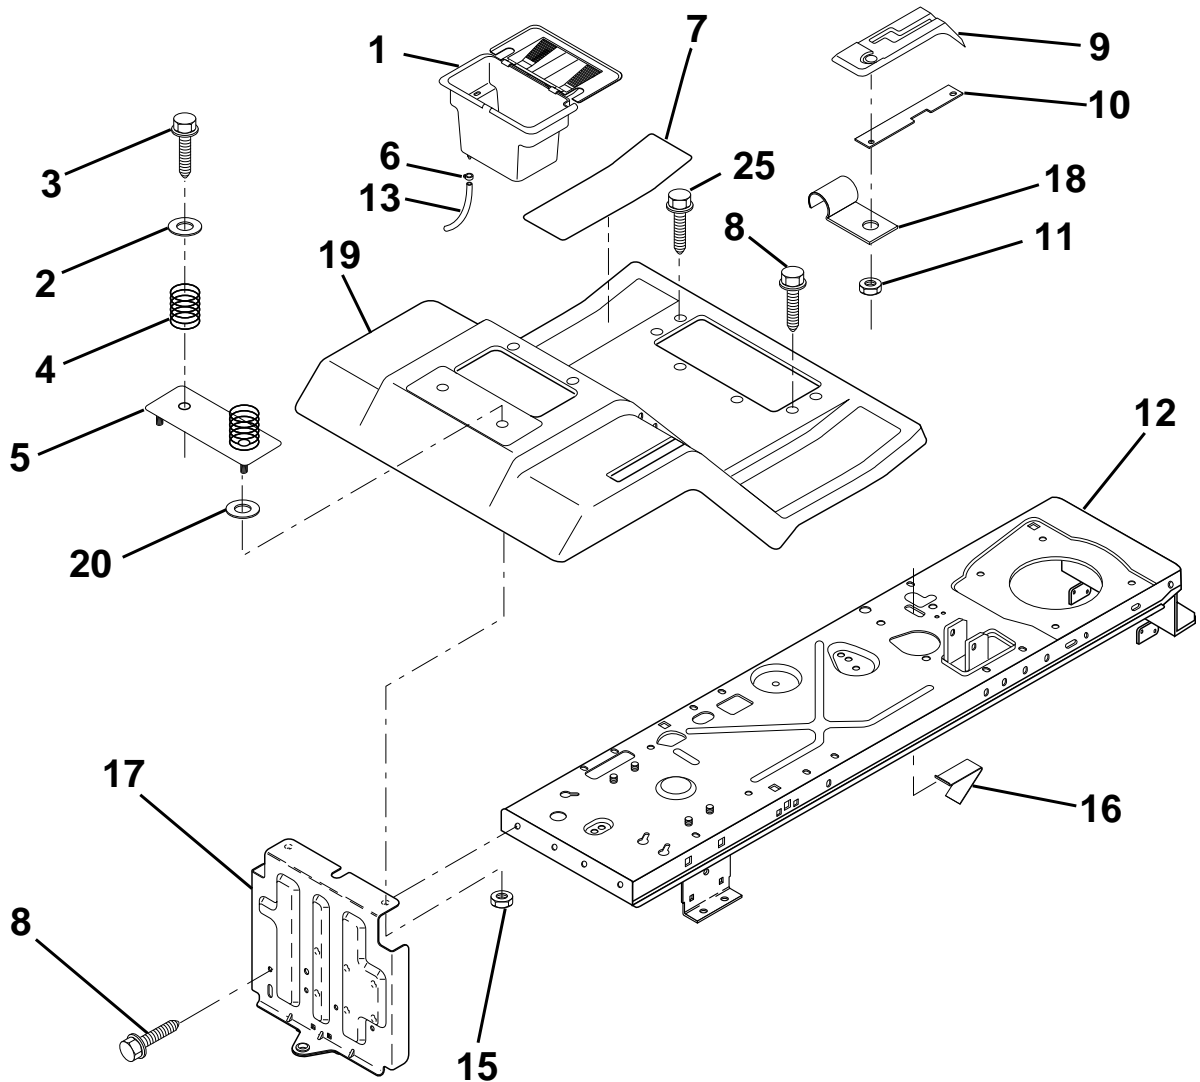

REPAIR PARTS

TRACTOR - - MODEL NO. LR120 (954001242A)

FENDER/CHASSIS

KEY NO.	PART NO.	DESCRIPTION	KEY NO.	PART NO.	DESCRIPTION
1	532129965	Case, Battery	11	532124346	Nut, Self-Threading, Wsher Hd 3/16
2	819132012	Washer 13/32 x 1-1/4 x 12 Ga.	12	532145190	Assembly, Frame
3	817490612	Screw, Hex Wsh. Thrdrol 3/8-16 x 3/4	13	532109238	Tube, Battery Drain
4	532124181	Spring, Compression, Seat	15	873640400	Nut, Keps 1/4-20 UNC
5	532125142	Plate, Asm. Battery	16	532141736	Switch Actuator
6	532109596	Clamp, Hose	17	532140782	Drawbar
7	532124144	Pad, Footrest	18	532126470	Clip, Insulated
8	817490512	Screw Thdrol 5/16-18 x 3/4	19	532141393	Fender/Footrest
9	532126994	Console, Shift Control	20	819091413	Washer 9/32 x 7/8 x 13 Ga.
10	532139783	Bar, Shift Lock	25	817490516	Scr-Hx Wsh Thd Rol 5/16-18 x 1

HARDWARE SHOWN LARGER FOR EASIER IDENTIFICATION