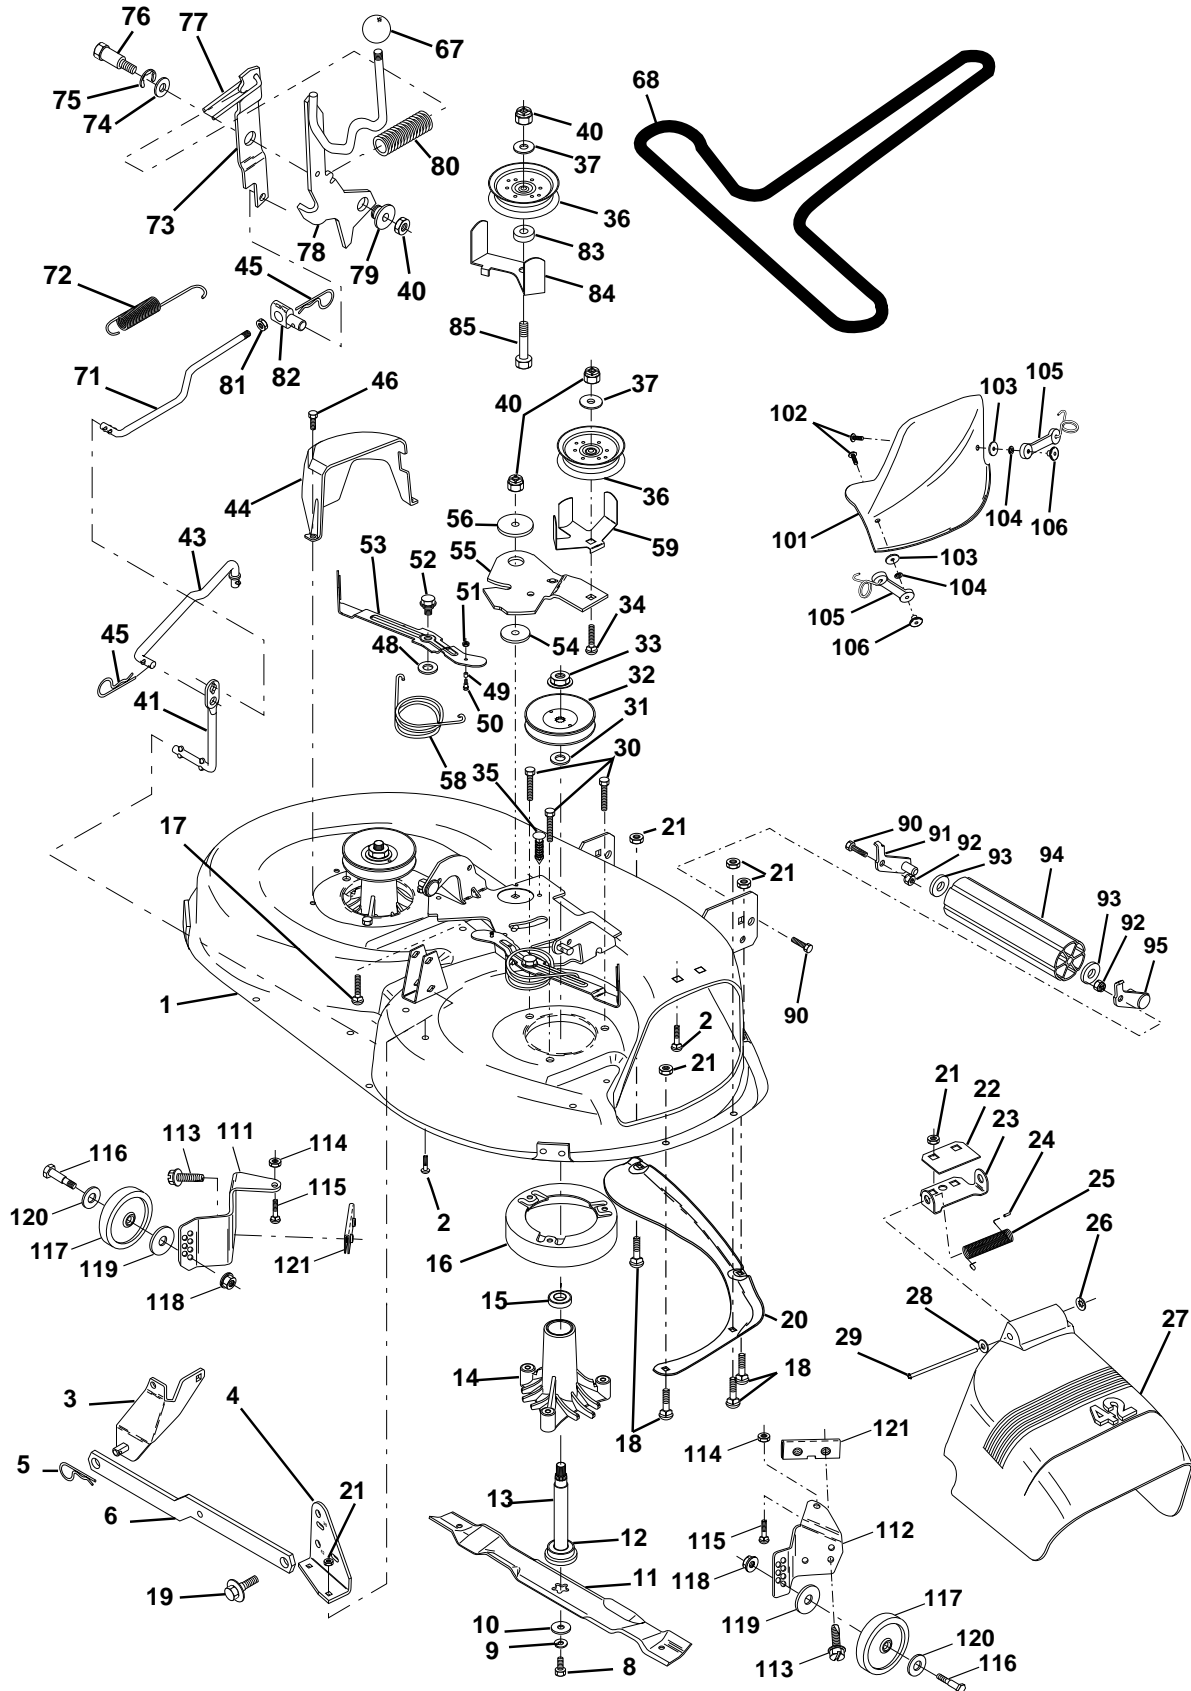

**NOTE:** All component dimensions given in U.S. inches  
1 inch = 25.4 mm

**REPAIR PARTS**

**TRACTOR - MODEL NO. LT130 (954830071A)**

**ENGINE**

**OPTIONAL EQUIPMENT**  
**Spark Arrester**

**REPAIR PARTS**

**TRACTOR - MODEL NO. LT130 (954830071A)**

**ENGINE**

KEY NO.	PART NO.	DESCRIPTION
1	532140310	Control Th/ch 23 5 LH Flag
2	817720410	Screw Hex Thd Cut 1/4-20x5/8 T
3	-----	Engine B&S 12.5 ICQ Model No. 28M707
4	532137348	Muffler LT B&S 12/12.5/13HP
13	532272293	Gasket Eng 1 313 Id Tin Plated
14	813280324	Nipple Pipe 3/8 Npt X 3"
15	813200300	Elbow Std 90 Degree 3/8-18 Npt
16	811050600	Washer Lock Ext Tooth 3/8
18	532136718	Shield Heat Lt
19	532105839	Receptacle 1/4 turn
20	532105838	Retainer 1/4 turn
21	819091016	Washer 9/32 x 5/8 x 16 Ga.
22	532123650	Stud 1/4 turn
23	532128953	Shield Heat Browning LT/YT
24	817021008	Screw Tap Hex #10-24unc X 1/2
29	532137180	Kit Spark Arrestor (Flat Scrn)
30	532127057	Pinch Weld Hood Black
31	532140280	Tank Fuel Front 2 00
32	532140527	Cap Asm Fuel W/sym Vented
33	532123487	Clamp Hose Black
37	532137040	Line Fuel 20"
38	-----	Plug Oil Drain (Order From Engine Manufacturer)
40	532124028	Bushing Snap Nyl Blk Fuel Line
44	817490412	Screw Hexwsh Thdrol 1/4-20x3/4
46	819091416	Washer 9/32 X 7/8 X 16 Ga
62	810040500	Washer Lock Hvy Hlcl Spr 5/16
72	871070512	Screw Hexhd Cap 5/16-18x 3/4
78	817490620	Screw Thdrol 3/8-16x1-1/4 TYTT
81	532128861	Nut Flange 1/4-20 Starter Nut

**NOTE:** All component dimensions given in U.S. inches  
1 inch = 25.4 mm

**TRACTOR - MODEL NO. LT130 (954830071A)**

**MOWER DECK**