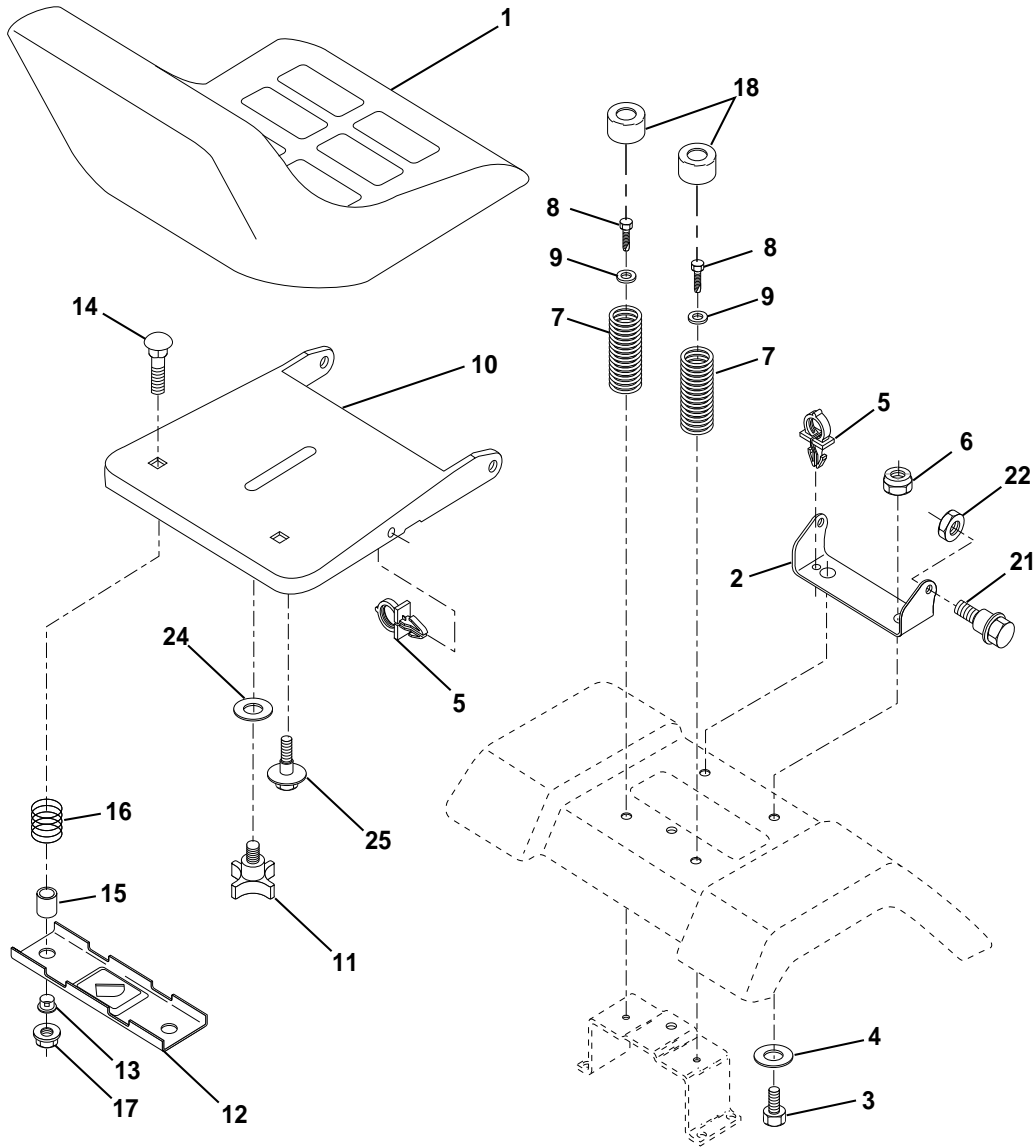

**NOTE:** All component dimensions given in U.S. inches.  
1 inch = 25.4 mm.

**REPAIR PARTS**

**TRACTOR - MODEL NO. LT130 (954830071A)**

**SEAT ASSEMBLY**

**KEY PART  
NO. NO.**

**DESCRIPTION**

1	532140838	Seat V250
2	532140551	Bracket Pivot Seat 8 720
3	874760616	Bolt Fin Hex 3/8-16unc X 1
4	819131610	Washer 13/32 X 1 X 10 Ga
5	532145006	Clip Push-In
6	873800600	Nut Hex w/Ins. 3/8-16 Unc
7	532124181	Spring Seat Cprsn 2 250 Blk Zi
8	817490616	Screw Thdrol 3/8-16 X 1 Ty-tt
9	819131614	Washer 13/32 X 1 X 14 Ga.
10	532140552	Pan Seat
11	532120068	Knob seat 1/2-13 Unc
12	532121246	Bracket Mounting Switch