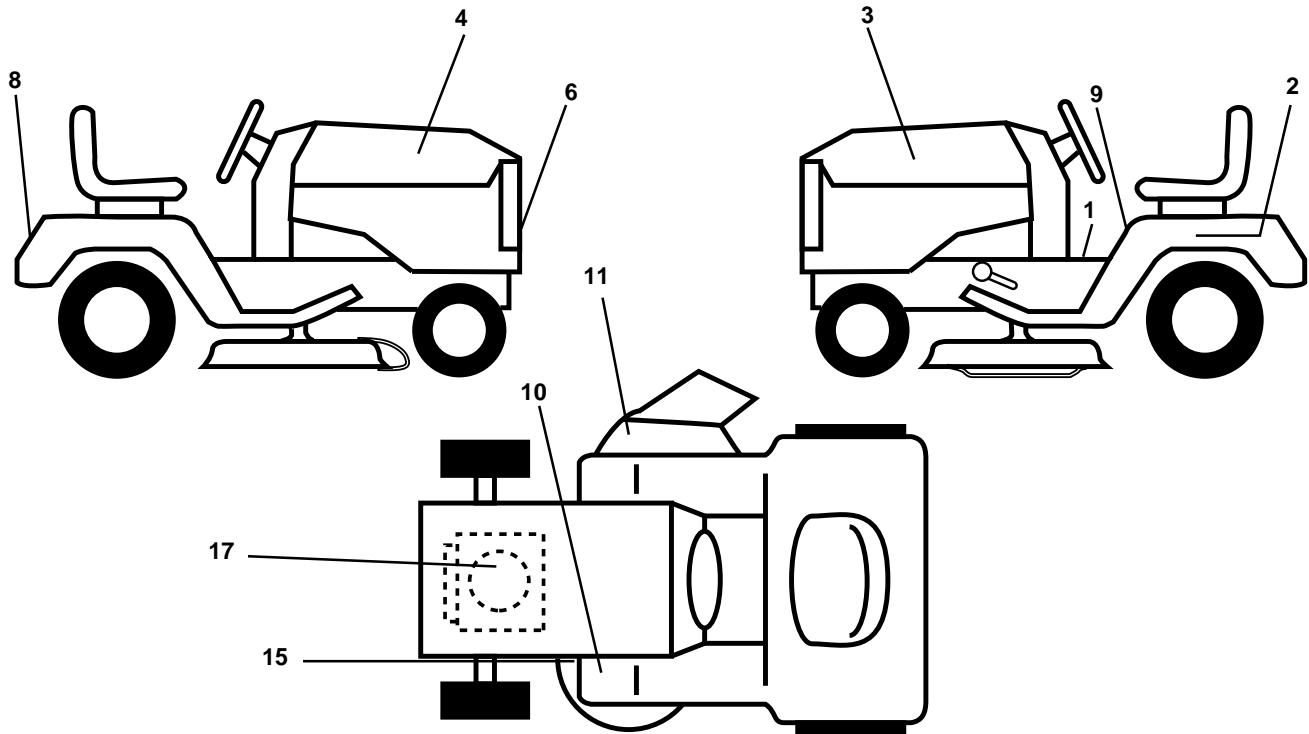

REPAIR PARTS

TRACTOR - MODEL NO. LT130 (954830071A)

DECALS

KEY NO.	PART NO.	DESCRIPTION
1	532140820	Decal Instruction Dash Eng/fr
2	532145005	Decal Bat Dan/Poi P/L Sym
3	532150724	Decal Hood LH
4	532150723	Decal Hood RH
6	532150616	Decal Grille Husqvarna
8	532150617	Decal Fender Logo
9	532133795	Decal Caution Fender Eng/fr
10	532101892	Decal Clutch/brake Eng/fr
11	532137259	Decal Warning Multi-Language
15	532136832	Decal V-Belt Schematic
17	532273212	Decal HP Engine

KEY NO.	PART NO.	DESCRIPTION
--	532145247	Fastener Pop In Footrest (8per)
--	532145246	Pad FTREST RBR SQ Generic 95
--	532138311	Decal Handle Lft Height Adjust
--	532150710	Manual Owner's (English)
--	532150711	Manual Owner's (French)

Available accessories not included with tractor:

--	LBD48	42" Snow Blade
--	LSB42	40" Snow Thrower
--	LC05	33lb. Wheel Wts. (Pair)
--	CH12	Tire Chains (18 x 8.5 x 8)
--	MP42	Mulcher Plate Kit 42"
--	C42	Grass Catcher