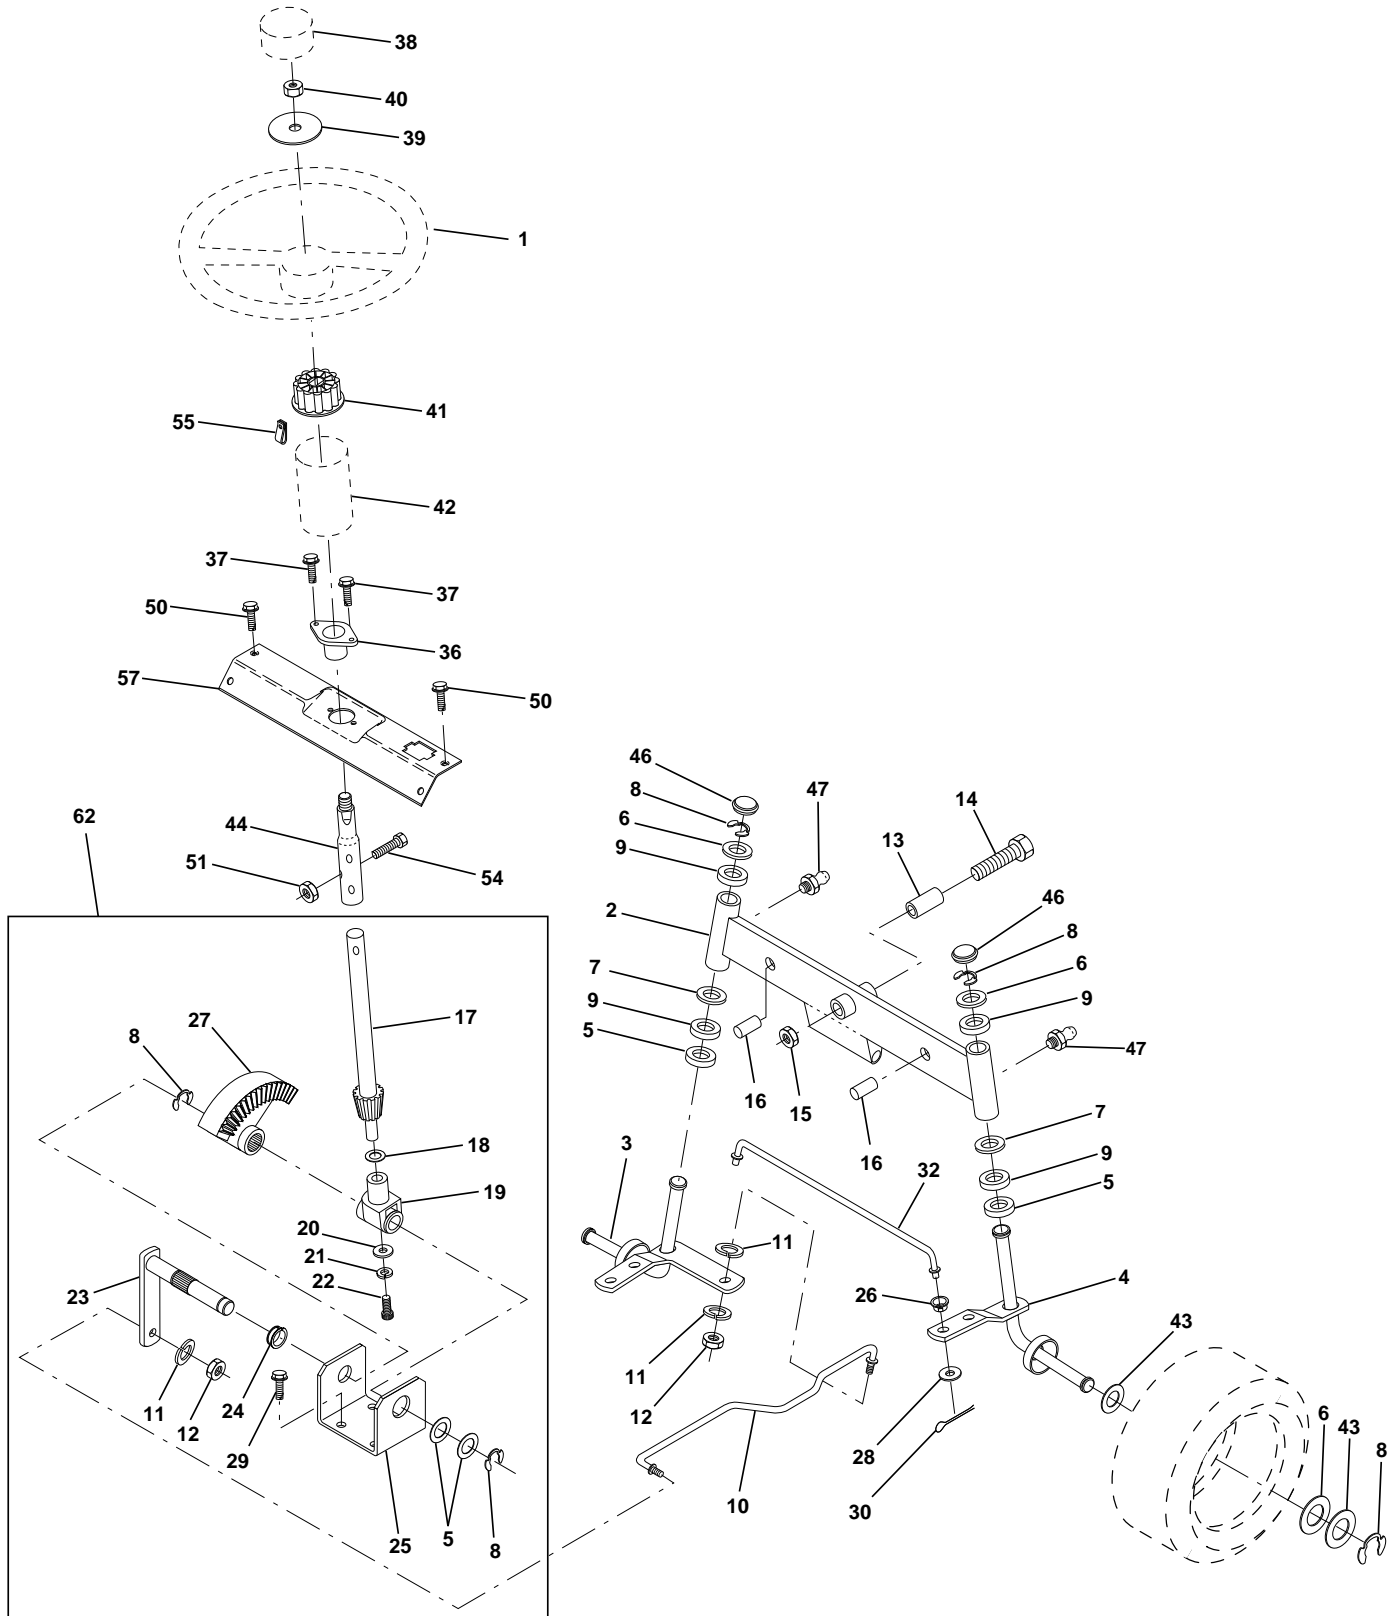

REPAIR PARTS

TRACTOR - MODEL NO. LT130 (954830071A)

STEERING ASSEMBLY

REPAIR PARTS

TRACTOR - MODEL NO. LT130 (954830071A)

STEERING ASSEMBLY

KEY NO.	PART NO.	DESCRIPTION
1	532124415	Wheel Steering Auto Grey
2	532142033	Axle Asm Fr LT W/gzks 38/42
3	532135227	Spindle Asm LH
4	532135228	Spindle Asm RH
5	532124931	Bearing Race Thrust Harden
6	532121748	Washer 25/32 X 1-5/8 X 16 Ga
7	819272016	Washer 27/32 X 1-1/4 X 16 Ga
8	812000029	Ring Klip #t5304-75
9	532124937	Bearing Col Strg Blk
10	532130468	Link Drag Sol Ball Jt 20 064
11	810040600	Washer Lock Hvy Hlcl Spr 3/8
12	873610600	Nut Fin Hex 3/8-24 Unf
13	532110438	Spacer Bearing Axle Front
14	874011056	Bolt Hex 5/8-11 Unc X 3-1/2
15	873901000	Nut Lock Flange 5/8-11 Unc
16	532132624	Pin Axle 5/8 X 1 55/1 54 Lg
17	532140176	Shaft Asm Strg Private Label
18	532057079	Washer Thrust 515x 750x 033
19	532124035	Support Shaft
20	532126684	Washer Shim 1/4 X 5/8 X 062
21	810040400	Washer Lock Hvy Helical 1/4
22	871070410	Screw Hex Socket 1/4-20 X 5/8
23	532127501	Shaft Asm Pittman
24	532109816	Nyliner Snap In
25	532124036	Bracket Steering
26	543126847	Bushing Link Drag Blk LR
27	532136874	Gear Sector
28	819131416	Washer 13/32 X 7/8 X 16 Ga
29	817490612	Screw Thdrol 3/8-16x3/4 Ty-tt
30	876020412	Pin Cotter 1/8 X 3/4 Cad
32	532130465	Rod Tie Wire Form 19 75 Mech
36	532102803	Bushing Strg
37	817431008	Screw Slftp #10-16 X 1/2 Ty-b
38	532124416	Insert Cap Strg Wh Au
39	819133808	Washer 13/32 X 2-3/8 X 8 Ga
40	532124701	Nut Lock Center 3/8-24unf
41	532104820	Adaptor Wheel Strg 640/ 635id
42	532150390	Boot Steering Shaft
43	532121749	Washer 25/32 X 1 1/4 X 16 Ga
44	532146690	Shaft Extention Steering
46	532121232	Cap Spindle Fr Top Blk
47	532124836	Fitting Grease
50	817490412	Screw Hex Wsh Thdrol 1/4-20 x 3/4
51	873800500	Nut Lock Hex w/Ins 5/16-18
54	874780520	Bolt Fin Hex 5/16-18 Unc x 1-1/4
55	532140285	Clip Tinnerman
57	532140172	Support Shaft Steering
62	532149686	Kit, Steering Assembly

NOTE: All component dimensions given in U.S. inches.
1 inch = 25.4 mm.