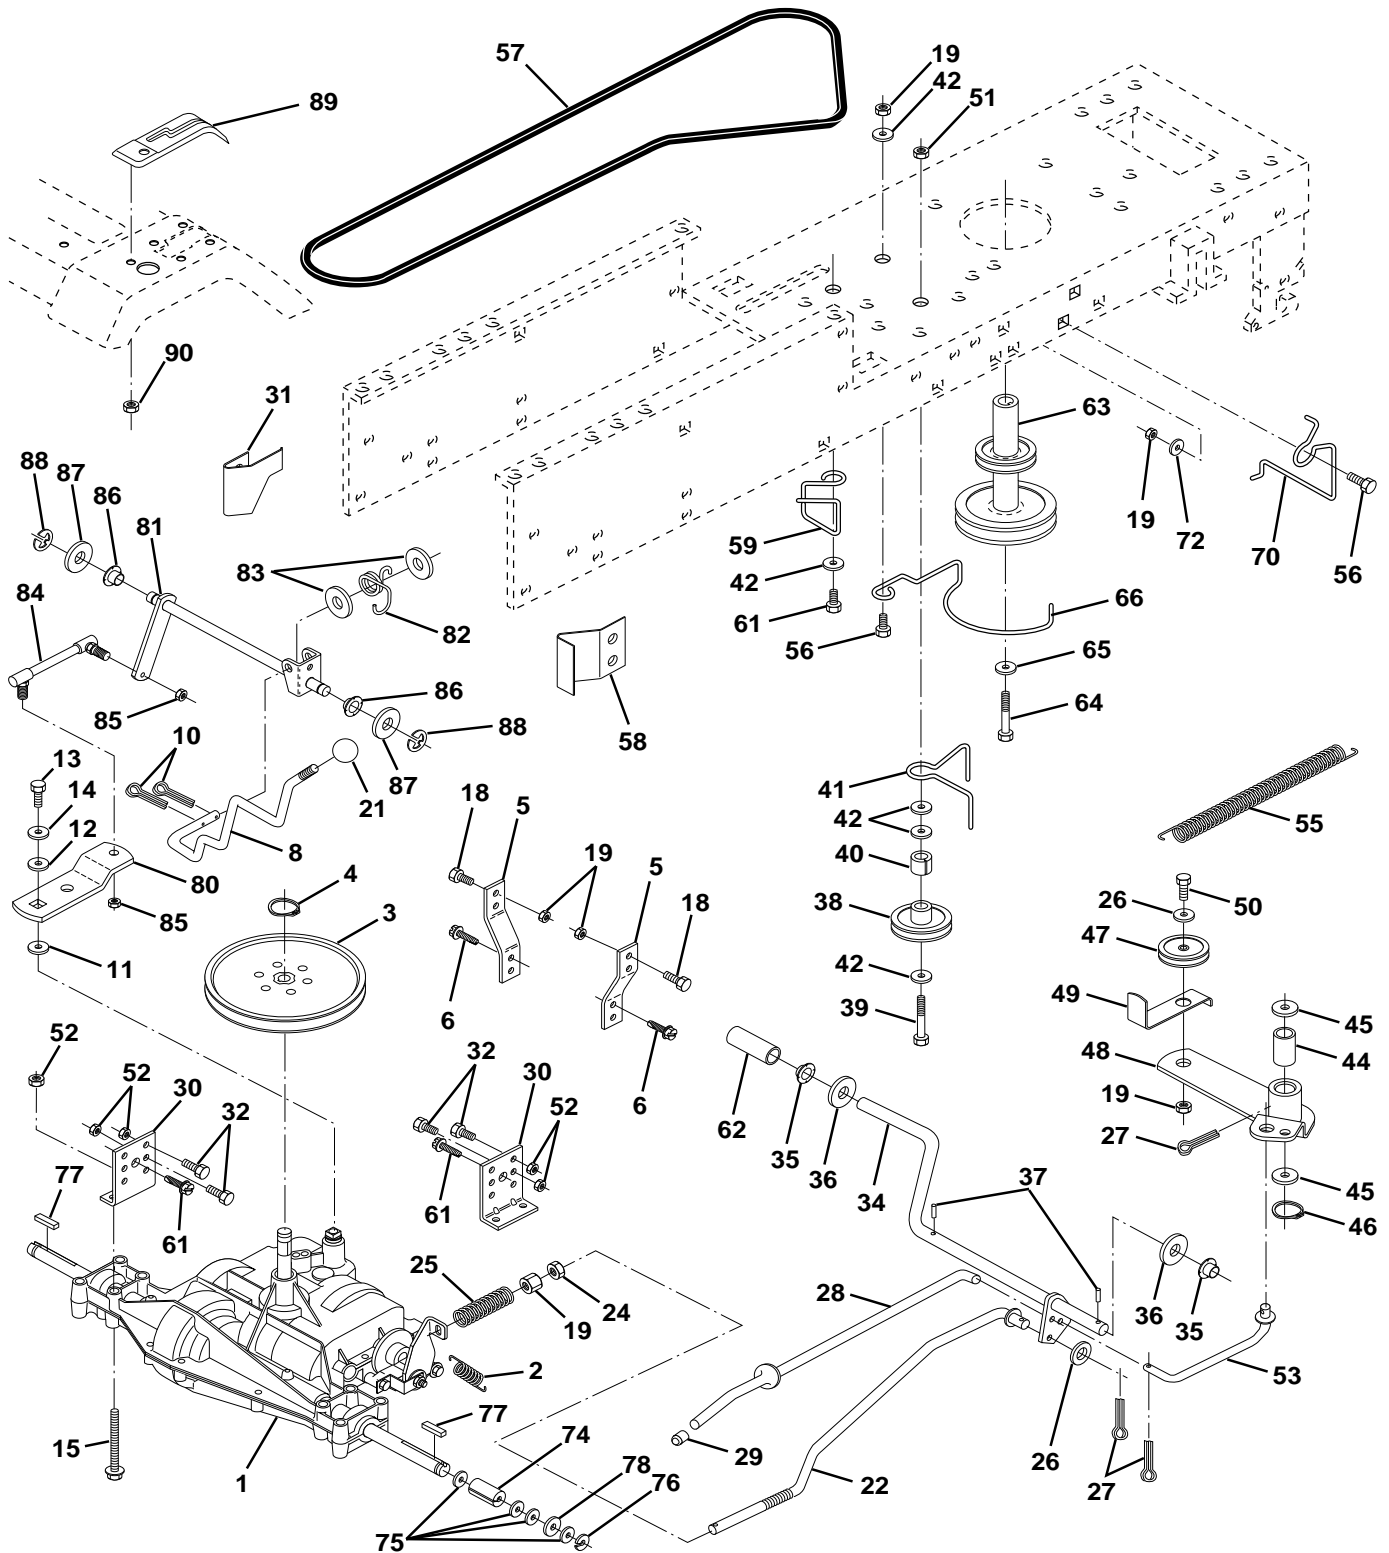

REPAIR PARTS

TRACTOR - MODEL NO. LT130 (954830071A)

DRIVE

REPAIR PARTS

TRACTOR - MODEL NO. LT130 (954830071A)

DRIVE

KEY PART NO. NO.	DESCRIPTION	KEY PART NO. NO.	DESCRIPTION		
1	532142603	Transaxle 6sp Dana 4360-79	47	532127783	Pulley Idler V Groove Plastic
2	532146682	Spring Return Brake T/a Zinc	48	532123789	Bellcrank Asm Clutch
3	532123666	Pulley Transaxle 18"tires	49	532123205	Retainer Belt Style Spring
4	812000028	Ring Retainer # 5100-62	50	874760624	Bolt Hex Hd 3/8-16unc X 1-1/2
5	874490544	Bolt Hex FLGHD 5/16-18 Gr.5	51	873680600	Nut Crownlock 3/8-16 Unc
6	817490512	Screw Thdrol 5/16-18 X 3/4 TYT	52	873680500	Nut Crownlock 5/16-18 Unc
8	532141003	Rod Shifter	53	532105710	Link Clutch 7 66
10	876020416	Pin Cotter 1/8 X 1 Cad	55	532105709	Spring Return Clutch 6 75
11	532105701	Washer Plate Shf 388 Sq Hole	56	874760620	Bolt Fin Hx 3/8-16 X 1/4
12	819151216	Washer 15/32 X 3/4 X 16 Ga	57	532130801	V-Belt Ground Drive 95 25 42"
13	874550412	Bolt 1/4-28 Unf Gr 8 W/Patch	58	532127274	Keeper Belt RH LT Pnt/zinc 16g
14	810040400	Washer Lock Hvy Helical 1/4	59	532140312	Keeper Belt Span Ctr
15	874490544	Bolt Hex 5/16-18Gr. 5	61	817490612	Screw Thdrol 3/8-16x3/4 Ty-tt
18	874780616	Bolt Fin Hex 3/8-16unc X 1 Gr. 5	62	532124872	Cover Pedal Blk Round
19	873800600	Nut Lock 3/8-16 Unc	63	532140186	Engine Pulley LT/YT
21	532121274	Knob Duckhead1/2-13 Plstc Thds Blk	64	871170764	Bolt Hex
22	532130804	Rod Brake Blk Zinc 26 840	65	810040700	Washer Lock Hvy Hlcl Spr 7/16
24	873350600	Nut Hex Jam 3/8-16 Unc	66	532129921	Keeper Belt Engine LH LT
25	532106888	Spring Rod Brake 2 00 Zinc	70	532134683	Guide Belt Mower Drive RH
26	819131316	Washer 13/32 X 13/16 X 16 Ga	72	819132012	Washer 13/32 X 1-1/4 X 12 Ga
27	876020412	Pin Cotter 1/8 X 3/4 Cad	74	532109502	Spacer Split
28	532145204	Rod Brake Parking LT/YT	75	532121749	Washer 25/32 X 1 1/4 X 16 Ga
29	532071673	Cap Brake Parking Black	76	812000001	E-ring #5133-75
30	532130807	Bracket Mtg Transaxle	77	532123583	Key Square 2 0 X 1845/ 1865
31	532127275	Keeper Belt LH LT 14 Ga	78	532121748	Washer 25/32 X 1-5/8 X 16 Ga
32	874760512	Bolt Hex Hd 5/16-18unc X 3/4	80	532131488	Arm Shift Transaxle
34	532149001	Shaft Asm Pedal Foot 1 930	81	532136932	Shaft Asm Cross 20"t 42"deck
35	532120183	Bearing Nylon Blk 629 Id	82	532123782	Spring Torsion T/a
36	819211616	Washer 21/32 X 1 X 16 Ga	83	819171216	Washer 17/32 X 3/4 X 16 Ga
37	532124963	Pin Roll 3/16 X 1"	84	532132182	Rod Shift Adj Tie
38	532123674	Pulley Idler Flat	85	873530400	Nut Nylock 1/4 - 28
39	874760644	Bolt Fin Hex 3/8-16unc X 2-3/4	86	532071208	Bushing Rod Strg 629/632 Id
40	532124965	Spacer Split 395 X 59 Bzp	87	819212016	Washer 21/32 X 1-1/4 X 16 Ga
41	532109070	Keeper Belt Retainer	88	812000008	Ring Klip #5304-62
42	819131312	Washer 13/32 X 13/16 X 12 Ga	89	532139964	Console Shift 6sp LT
44	532105706	Bearing Nyl 503 X 628 X 1 25	90	532124346	Nut Self-thd Wsh-hd 1/4 Zinc
45	532110812	Washer Hardened			
46	812000039	Ring Klip #t5304-50			

NOTE: All component dimensions given in U.S. inches
1 inch = 25.4 mm