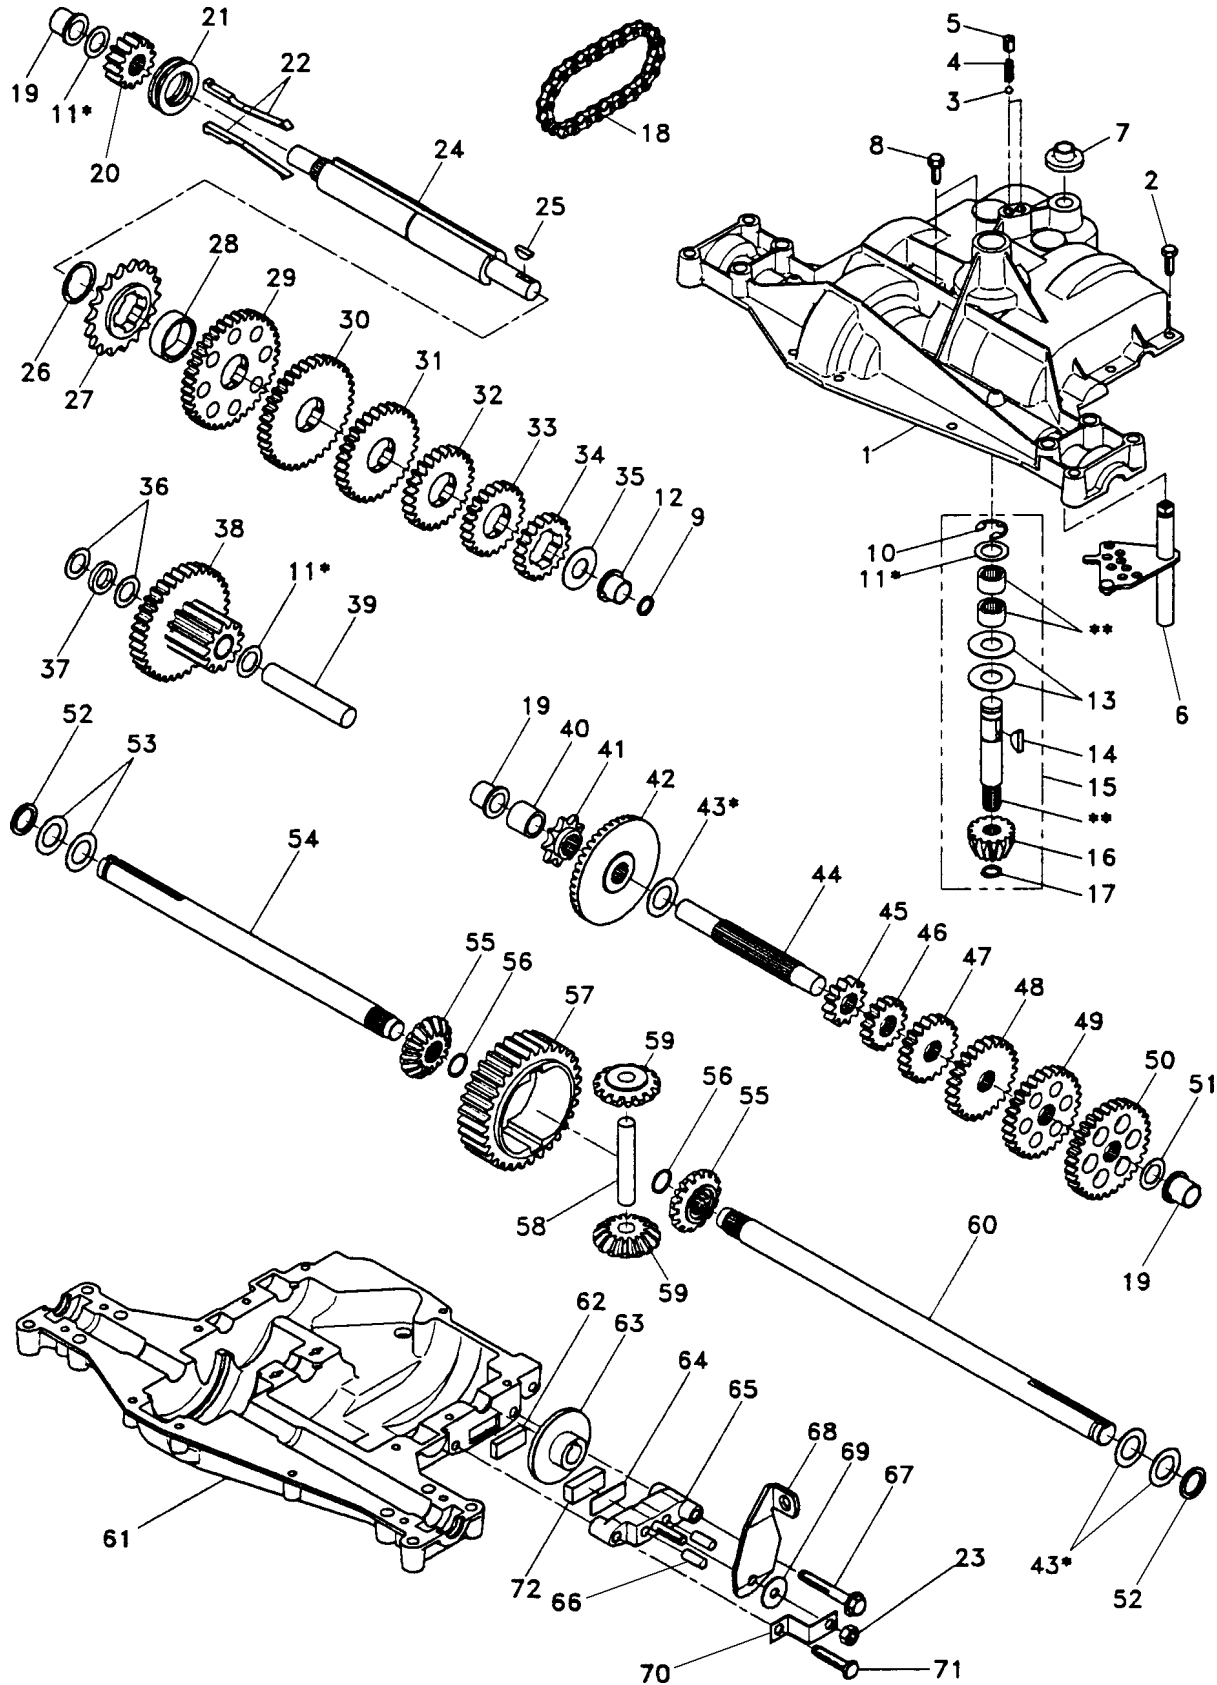

REPAIR PARTS

TRACTOR - MODEL NO. LT130 (954830071A)

DANA TRANSAXLE - MODEL NUMBER 4360-79

REPAIR PARTS

TRACTOR - MODEL NO. LT130 (954830071A)

DANA TRANSAXLE - MODEL NUMBER 4360-79

KEY PART NO.	NO.	DESCRIPTION	KEY PART NO.	NO.	DESCRIPTION
1	532142671	Housing, Upper	41	532105928	Sprocket, 9 Teeth (Reverse)
2	532002274	Screw, Self-Tapping, Large 1/4-20 x .734	42	532110084	Gear, Bevel, 42 Teeth
3	532134400	Ball, Detent	43	532134394	* Assembly, Kit, Shim .750 Shaft
4	532105904	Spring, Detent	44	532120473	Shaft, Drive
5	532105905	Screw, Set	45	532142678	Gear, Spur, 12 Teeth (1st)
6	532138235	Kit, Shifter Assembly	46	532142679	Gear, Spur, 15 Teeth (2nd)
7	532134399	Boot, Shifter	47	532120407	Gear, Spur, 20 Teeth (3rd)
8	532134791	Screw, Self-Tapping, with Sealer	48	532106589	Gear, Spur, 25 Teeth (4th)
9	532138241	Square Ring	49	532120408	Gear, Spur, 28 Teeth (5th)
10	532142672	Ring, Retaining	50	532105937	Gear, Spur, 31 Teeth (6th)
11	532134793	* Assembly, Kit, Shim .625 Shaft	51	532002226	Washer, Plain .632 x 1.00 x .060
12	532142673	Bearing, Flange	52	532134401	Washer, Neoprene
13	532120415	Washer, Plain .632 x 1.38 x .046	53	532002264	Washer, Plain .758 x 1.25 x .031
14	532142674	Key, Woodruff, #9	54	532120474	Axle, L.H.
15	532138234	Assembly, Kit, Input Shaft	55	532110081	Gear, Miter, 15 Teeth
16	532110078	Pinion, Bevel, 14 Teeth	56	532105941	Ring, Retaining
17	532105909	Ring, Retaining	57	532110071	Gear, Spur, 32 Teeth
18	532105910	Chain, 24 Pitches	58	532120952	Shaft, Cross
19	532105911	Bearing, Flange	59	532110082	Gear, Miter, 15 Teeth
20	532142675	Gear, Spur, 14 Teeth	60	532123908	Axle, R.H.
21	532138246	Collar, Clutch	61	532142680	Housing, Lower
22	532138236	Assembly, Kit, Clutch Keys	62	532120961	Puck, Friction
23	873810500	Locknut 5/16-24	63	532007294	Disc, Brake
24	532142676	Shaft, Intermediate	64	532108989	Spacer
25	532002244	Key, Woodruff, #61	65	532120953	Jaw, Brake
26	532105916	Ring, Retaining	66	532120954	Pin, Dowel
27	532120470	Sprocket, 18 Teeth (Reverse)	67	532134799	Screw, Self-Tapping, Large 5/16-18 x 2.25
28	532110070	Spacer	68	532138244	Lever, Actuating
29	532142677	Gear, Spur, 37 Teeth (1st)	69	532108996	Washer, Plain .321 x 1.00 x .055
30	532142681	Gear, Spur, 35 Teeth (2nd)	70	532120956	Bracket, Anti-Rotation
31	532120405	Gear, Spur, 30 Teeth (3rd)	71	532106596	Screw, Self-Tapping, Large 5/16-18 x 1.44
32	532108980	Gear, Spur, 25 Teeth (4th)	72	532120951	Puck, Friction
33	532120406	Gear, Spur, 22 Teeth (5th)	73	532120416	Grease
34	532134796	Gear, Spur, 19 Teeth (6th)			
35	532105925	Washer, Plain .640 x 1.37 x .061			
36	532002232	Washer, Plain .632 x 1.00 x .026			
37	532108978	Spacer .630 x 1.00 x .169			
38	532110079	Assembly, Gear, Combination of 12 Teeth and 35 Teeth			
39	532124639	Shaft, Idler			
40	532120472	Spacer .635 x .875 x .755			

* Use in combinations to maintain proper clearances

** Order Key No. 15

NOTE: All component dimensions given in U.S. inches
1 inch = 25.4 mm