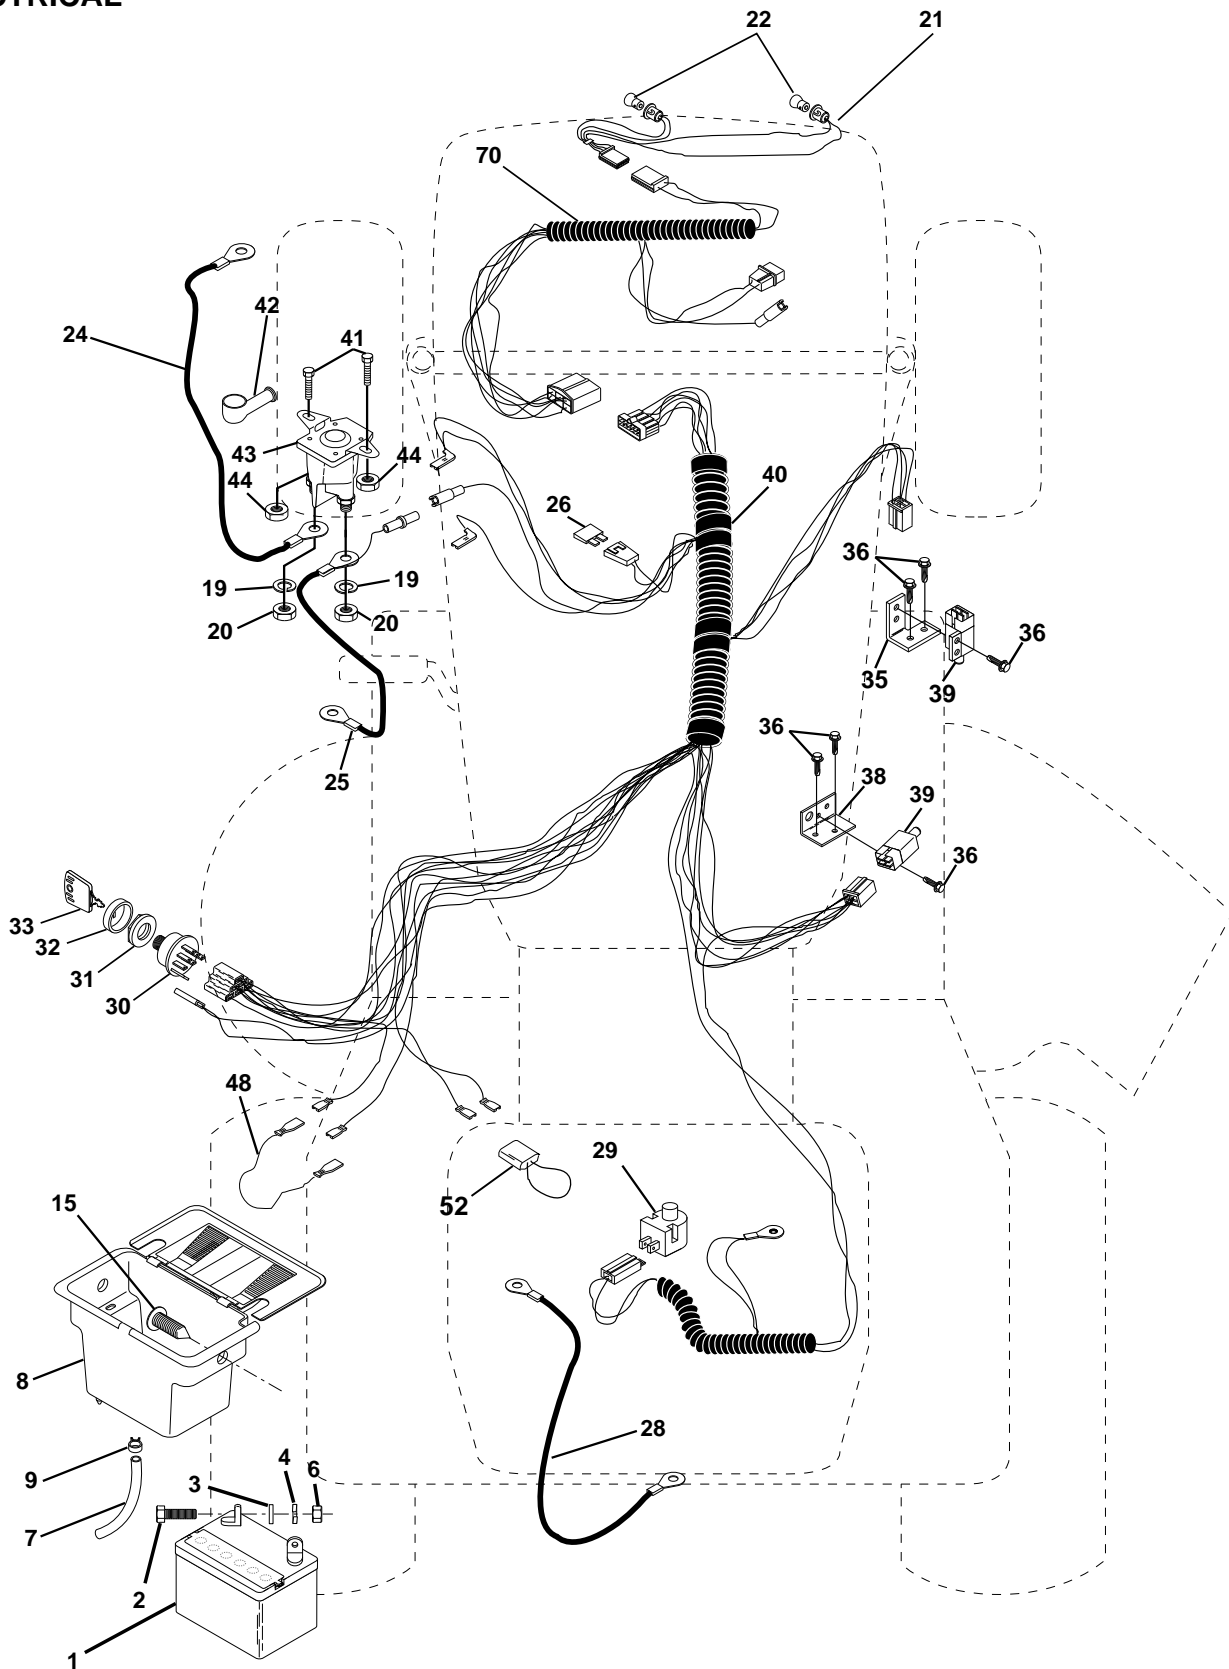

**REPAIR PARTS**

**TRACTOR - MODEL NO. LT130 (954830071A)**

**ELECTRICAL**

KEY NO.	PART NO.	DESCRIPTION
1	532144925	Battery 12 Volt 25 AMP
2	874760412	Bolt Hex Hd 1/4-20unc X 3/4
3	819091016	Washer 9/32 X 5/8 X 16 Ga.
4	810040400	Washer Lock Hvy Helical 1/4
6	873220400	Nut Fin Hex 1/4-20 Unc
7	532109238	Tube Plastic 12"
8	532144940	Case Battery w/2 holes 2 battery
9	532109596	Clamp Hose Olive
15	532147688	Fastener Snap-In
19	810090400	Washer Lock 1/4
20	873350400	Nut Jam Hex 1/4-20 Unc
21	532147430	Harness Asm Light W/4152j
22	532004152	Bulb Light #1156
24	532124780	Cable Battery 6 Ga 11" red
25	532146147	Cable Battery 6 Ga 44" red w/16 wire
26	532108824	Fuse 30 AMP Auto Green
28	532124773	Cable Ground 6 Ga 12" black
29	532121305	Switch Plunger Nc Gray
30	532140301	Switch Ign 4 pos w/lights
31	532124211	Nut Ignition
32	532141226	Cover Sw Ignition
33	532122147	Key Ign Modleded Generic
35	532108236	Bracket Switch Clutch
36	817021008	Screw Tap Hex #10-24unc X 1/2
38	532140336	Bracket, Switch, Interlock
39	532109553	Switch Intlk Clutch Red 4 Term
40	532151212	Harness Ign. Lt P/L Mech HM 95
41	871110408	Bolt Blk Fin Hex 1/4 - 20 x 1/2
42	532131563	Cover Terminal Red
43	532145673	Solenoid
44	873640400	Nut Keps Hex 1/4-20 Unc
48	532140844	Adapter Ammeter Rectangular
52	532141940	Protection Wire Loop
70	532141163	Harness, Eng.

**NOTE:** All component dimensions given in U.S. inches.  
1 inch = 25.4 mm.

**REPAIR PARTS**

**TRACTOR - MODEL NO. LT130 (954830071A)**

**SEAT ASSEMBLY**

**KEY PART  
NO. NO.**

**DESCRIPTION**

1	532140838	Seat V250
2	532140551	Bracket Pivot Seat 8 720
3	874760616	Bolt Fin Hex 3/8-16unc X 1
4	819131610	Washer 13/32 X 1 X 10 Ga
5	532145006	Clip Push-In
6	873800600	Nut Hex w/Ins. 3/8-16 Unc
7	532124181	Spring Seat Cprsn 2 250 Blk Zi
8	817490616	Screw Thdrol 3/8-16 X 1 Ty-tt
9	819131614	Washer 13/32 X 1 X 14 Ga.
10	532140552	Pan Seat
11	532120068	Knob seat 1/2-13 Unc
12	532121246	Bracket Mounting Switch