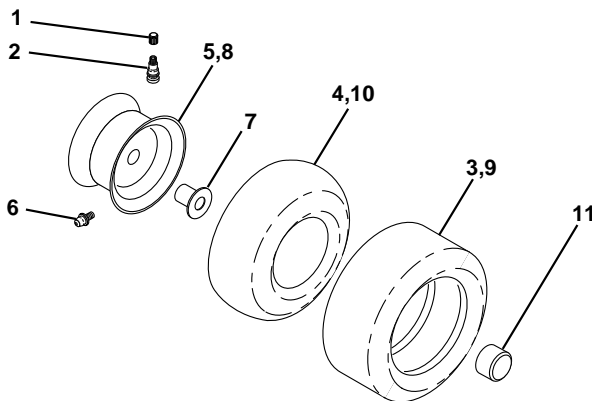

WHEELS & TIRES

KEY NO.	PART NO.	DESCRIPTION
1	532059192	Cap Valve Tire
2	532065139	Stem Valve
3	532106222	Tire F Ts 15 X 6 0 - 6 Service
4	532059904	Tube Front (Service Item Only)
5	532138336	Rim Asm 6"front Silver Service
6	532124957	Fitting Grease (Front Wheel Only)
7	532124959	Bearing Flange (Front Wheel Only)
8	532138337	Rim Asm 8"rear Silver Service
9	532124635	Tire R Ts 18x8 5-8 C Service
10	532124926	Tube Rear (Service Item Only)
11	532104757	Cap Axle Blk 1 50 X 1 00
--	532144334	Sealant, Tire (10 oz. Tube)

NOTE: All component dimensions given in U.S. inches
1 inch = 25.4 mm