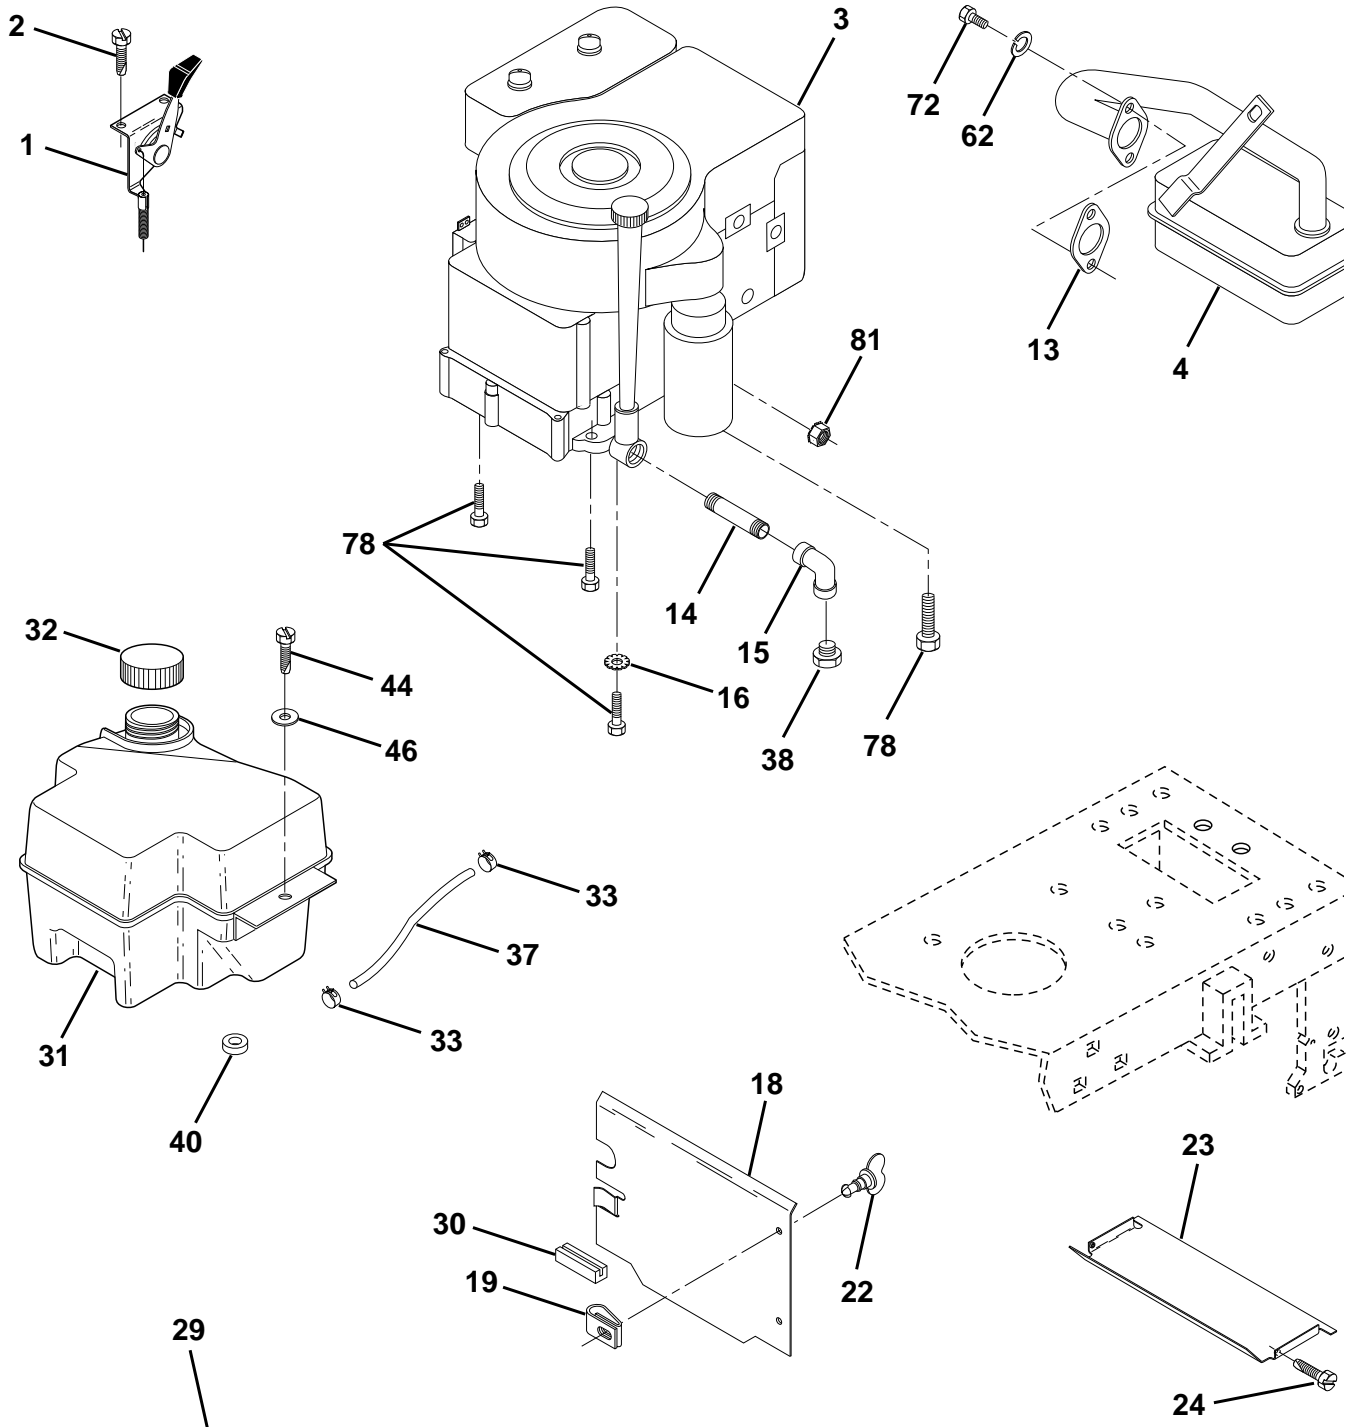

KEY NO.	PART NO.	DESCRIPTION
--	532145247	Fastener Pop In Footrest (8per)
--	532145246	Pad FTREST RBR SQ Generic 95
--	532138311	Decal Handle Lft Height Adjust
--	532150710	Manual Owner's (English)
--	532150711	Manual Owner's (French)

**WHEELS & TIRES**

KEY NO.	PART NO.	DESCRIPTION
1	532059192	Cap Valve Tire
2	532065139	Stem Valve
3	532106222	Tire F Ts 15 X 6 0 - 6 Service
4	532059904	Tube Front (Service Item Only)
5	532138336	Rim Asm 6"front Silver Service
6	532124957	Fitting Grease (Front Wheel Only)
7	532124959	Bearing Flange (Front Wheel Only)
8	532138337	Rim Asm 8"rear Silver Service
9	532124635	Tire R Ts 18x8 5-8 C Service
10	532124926	Tube Rear (Service Item Only)
11	532104757	Cap Axle Blk 1 50 X 1 00
--	532144334	Sealant, Tire ( 10 oz. Tube)

**NOTE:** All component dimensions given in U.S. inches  
1 inch = 25.4 mm

**REPAIR PARTS**

**TRACTOR - MODEL NO. LT130 (954830071A)**

**ENGINE**

**OPTIONAL EQUIPMENT**  
**Spark Arrester**

**REPAIR PARTS**