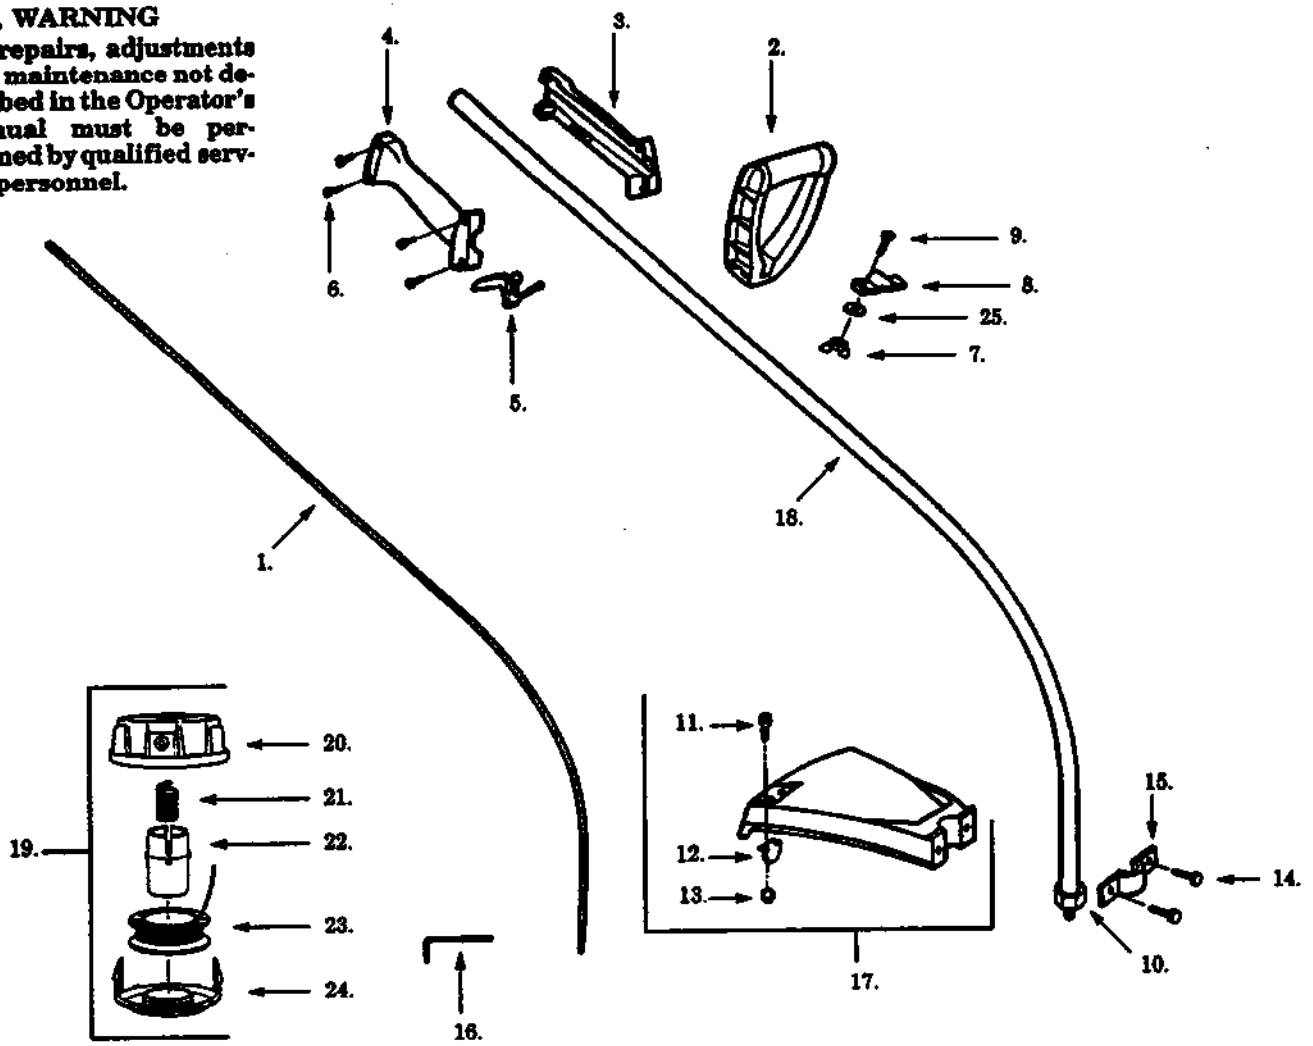

# For Husqvarna Parts Call 606-678-9623 or

Ref.	Part No.	Description	Ref.	Part No.	Description
1.	530 09 46-71	Drive Shaft-45"	20.	630 09 48-75	Hub Ass'y.
2.	530 09 46-73	"D" Handle	21.	530 09 48-30	Spring.
3.	530 03 65-14	Throttle Hsg. (Left)	22.	530 09 48-27	Release Button
4.	530 03 65-15	Throttle Hsg. (Right)	23.	952 71 55-44	Spool w/Line
5.	530 03 65-56	Throttle Lever	24.	530 09 48-28	Cover
6.	530 01 59-66	Screw- Throttle Hsg.	25.	530 09 20-62	Washer-Handle
7.	530 09 13-73	Wing Nut-Handle	Not Shown		
8.	530 09 47-42	Clamp-Handle			
9.	530 01 58-20	Bolt-Handle			
10.	530 09 45-43	Dust Cup			
11.	530 01 53-37	Screw-Line Limiter			
12.	530 09 45-70	Line Limiter		530 04 70-65	Carton Contents Bag
13.	534 79 05-00	Locknut-Line Limiter		108 08 33-89	Operator Manual
14.	530 01 61-07	Screw-Shield		530 03 89-07	Shaft Warning Decal
15.	530 02 93-73	Shield Bracket		530 08 52-80	Carton
16.	530 03 11-59	Hex Wrench (5/32)			
17.	530 06 92-99	Shield Kit Ass'y.			
18.	530 09 53-32	Drive Shaft Hsg.			
19.	952 71 55-40	Cutting Head Ass'y. (Incl. 20-24)			

✓ = NEW PART NUMBER FOR THIS IPL ★ = REFER TO THE SERVICE REFERENCE INDICATED FOR MORE INFORMATION. (LOCATED AT END OF IPL)

**Carburetor Assembly Kit Number #530 05 96-47 - WA - 218**

For Ref.	Husqvarna Part No.	Description
1.	530 03 <del>84-04</del>	8 0623 Or Idle Needle
2.	530 03 53-41	
3.	<del>530 03</del> 53-45	Spring Idle Needle
4.	530 06 96-68	Carburetor Repair Kit (● Indicates Contents)