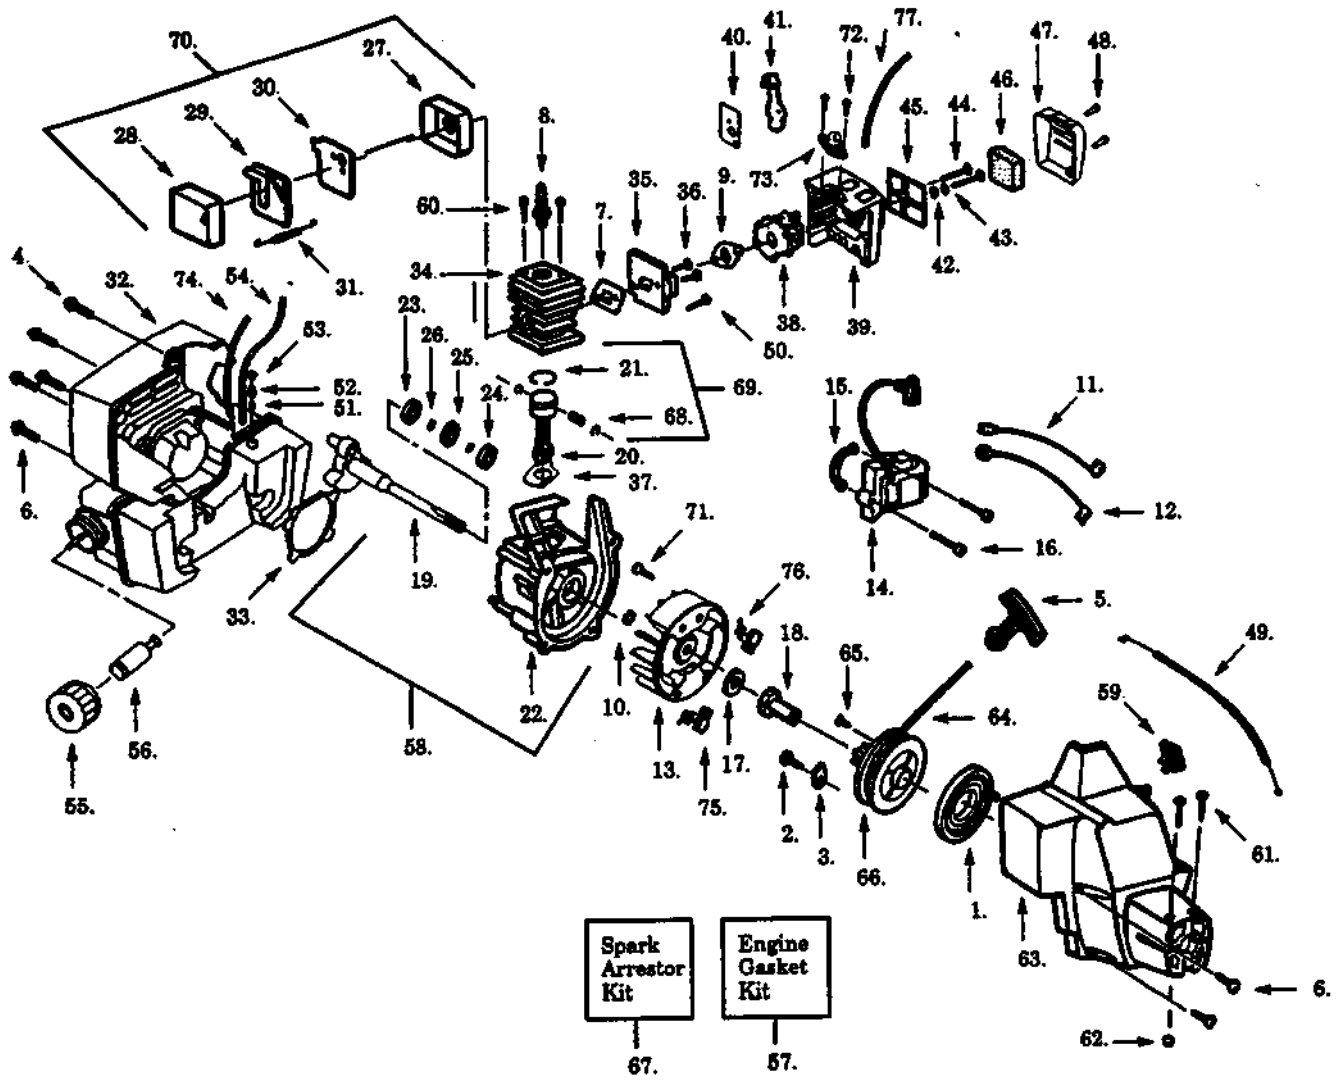

For Husqvarna Parts Call 606-678-9623 or 606-561-4983								
Ref.	Part No.	Description	Ref.	Part No.	Description	Ref.	Part No.	Description
1.	530 02 93-95	starter spring	27.	530 03 65-78	Muffler Body	54.	530 06 95-71	Fuel Line-Prim./Tnk
2.	530 01 57-75	screw-pulley	28.	530 03 65-77	Muffler Cover	55.	530 01 43-47	Fuel Cap Ass'y.
3.	530 02 75-23	Retainer-pulley	29.	530 03 86-02	Muffler Baffle-Exit	56.	530 01 43-62	Fuel Pickup Ass'y.
4.	530 01 59-34	Screw-Shrd/Fan Hsg.	30.	530 03 65-79	Muffler Baffle-First	57.	530 06 96-25	Engine Gasket Kit († Indicates Content)
5.	530 02 75-69	Starter Handle	31.	530 02 99-30	Muffler Spring	58.	530 01 47-29	C'case & C'shaft Assy. (Incl. 10,19,22-26)
6.	530 01 58-10	Screw-Fan Housing	32.	530 04 73-25	Shroud & Tank AMY.	59.	530 03 81-14	Switch
7.	530 01 91-85	Gasket-Cylin./Carb.	33.	530 01 91-81	Gasket-C'case	60.	530 01 59-53	Screw-Cylinder
8.	530 03 00-75	Spark Plug-RCJ-8Y	34.	530 06 96-19	Cylinder	61.	530 01 60-72	Screw-Pinch Clamp
9.	530 01 91-94	Gasket-Carb.	35.	530 06 95-64	Carb. Adaptor	62.	530 01 57-68	Locknut-Pinch Clmp
10.	530 01 59-45	Retainer-Crankcase	36.	530 01 60-14	Straw-Carb. Adaptor	63.	530 06 96-75	Fan Housing/Shroud Ass'y.
11.	530 01 46-63	Lead Wire	37.	530 01 92-23	Gasket-Cylinder	64.	530 06 92-32	Rope Kit
12.	530 01 46-62	Ground Wire	38.	530 06 96-47	Carburetor w/Limiter Cap	65.	530 01 60-80	Screw-Rope Retain.
13.	530 03 91-48	Flywheel	39.	530 03 89-44	Air Box	66.	530 06 94-00	Starter Pulley Kit (Incl 65)
14.	530 03 91-63	Ignition Module	40.	530 03 73-26	Choke Plate	67.	530 06 93-80	Spark Arrestor Kit
15.	530 03 61-45	Spacer-Ignition Mod.	41.	530 03 81-02	Choke Shutter	68.	530 01 51-62	Piston Pin Retainer
16.	530 01 59-54	Straw-Ignition Mod.	42.	530 01 52-54	Wave Washer	69.	530 06 96-21	Piston Kit (Incl. 21, 68 & Pin)
17.	530 01 58-28	Washer-Flywheel	43.	530 01 58-52	Choke Spacer	70.	530 06 96-60	Muffler Kit
18.	530 02 79-53	Drive coupling	44.	530 01 58-87	Screw-Carb.	71.	530 01 58-82	Screw-Flywheel
19.	530 01 45-32	Crankshaft Ass'y.	45.	530 03 74-13	Filter Plate	72.	530 01 60-90	Screw-Primer Ass'y
20.	530 06 96-15	connecting Rod Ass'y	46.	530 03 73-31	Air Filter Foam	73.	530 03 79-72	Primer Bulb Ass'y.
21.	530 03 64-04	Piston Ring	47.	530 03 72-92	Air Falter Cover	74.	530 06 92-47	Fuel Line-Carb./Tank
22.	530 01 48-61	Crankcase Ass'y. and. 10 & 23-25)	48.	530 01 59-66	straw-Fdter cover	75.	530 02 99-39	Starter Dog
23.	530 03 21-25	Inner Bearing	49.	530 03 67-44	Throttle Cable Ass'y.	76.	530 03 77-30	Starter Dog Spring
24.	530 03 21-24	Outer Bearing	50.	530 01 58-14	Screw-Carb. Adaptor	77.	530 06 92-16	Fuel Line-Carb./Prim
25.	530 01 91-79	C'case seal	51.	530 02 61-19	Check Valve			
26.	530 01 59-41	Retain. Ring-C'shaft	52.	530 02 97-17	Element-Falter			
			53.	530 02 96-96	Retainer			

✓ = NEW PART NUMBER FOR THIS IPL ★ = REFER TO THE SERVICE REFERENCE INDICATED FOR MORE INFORMATION. (LOCATED AT END OF IPL)