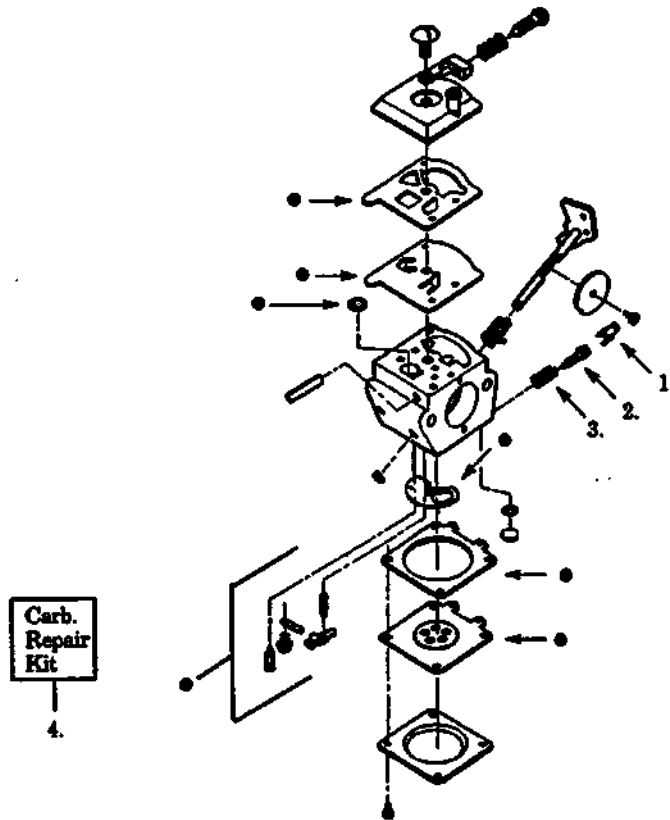

Carburetor Assembly Kit Number #530 05 96-47 - WA - 218

For Ref.	Husqvarna Part No.	Description
1.	530 03 ~~84-04~~	8 0623 Or Idle Needle
2.	530 03 53-41	
3.	~~530 03~~ 53-45	Spring Idle Needle
4.	530 06 96-68	Carburetor Repair Kit (● Indicates Contents)