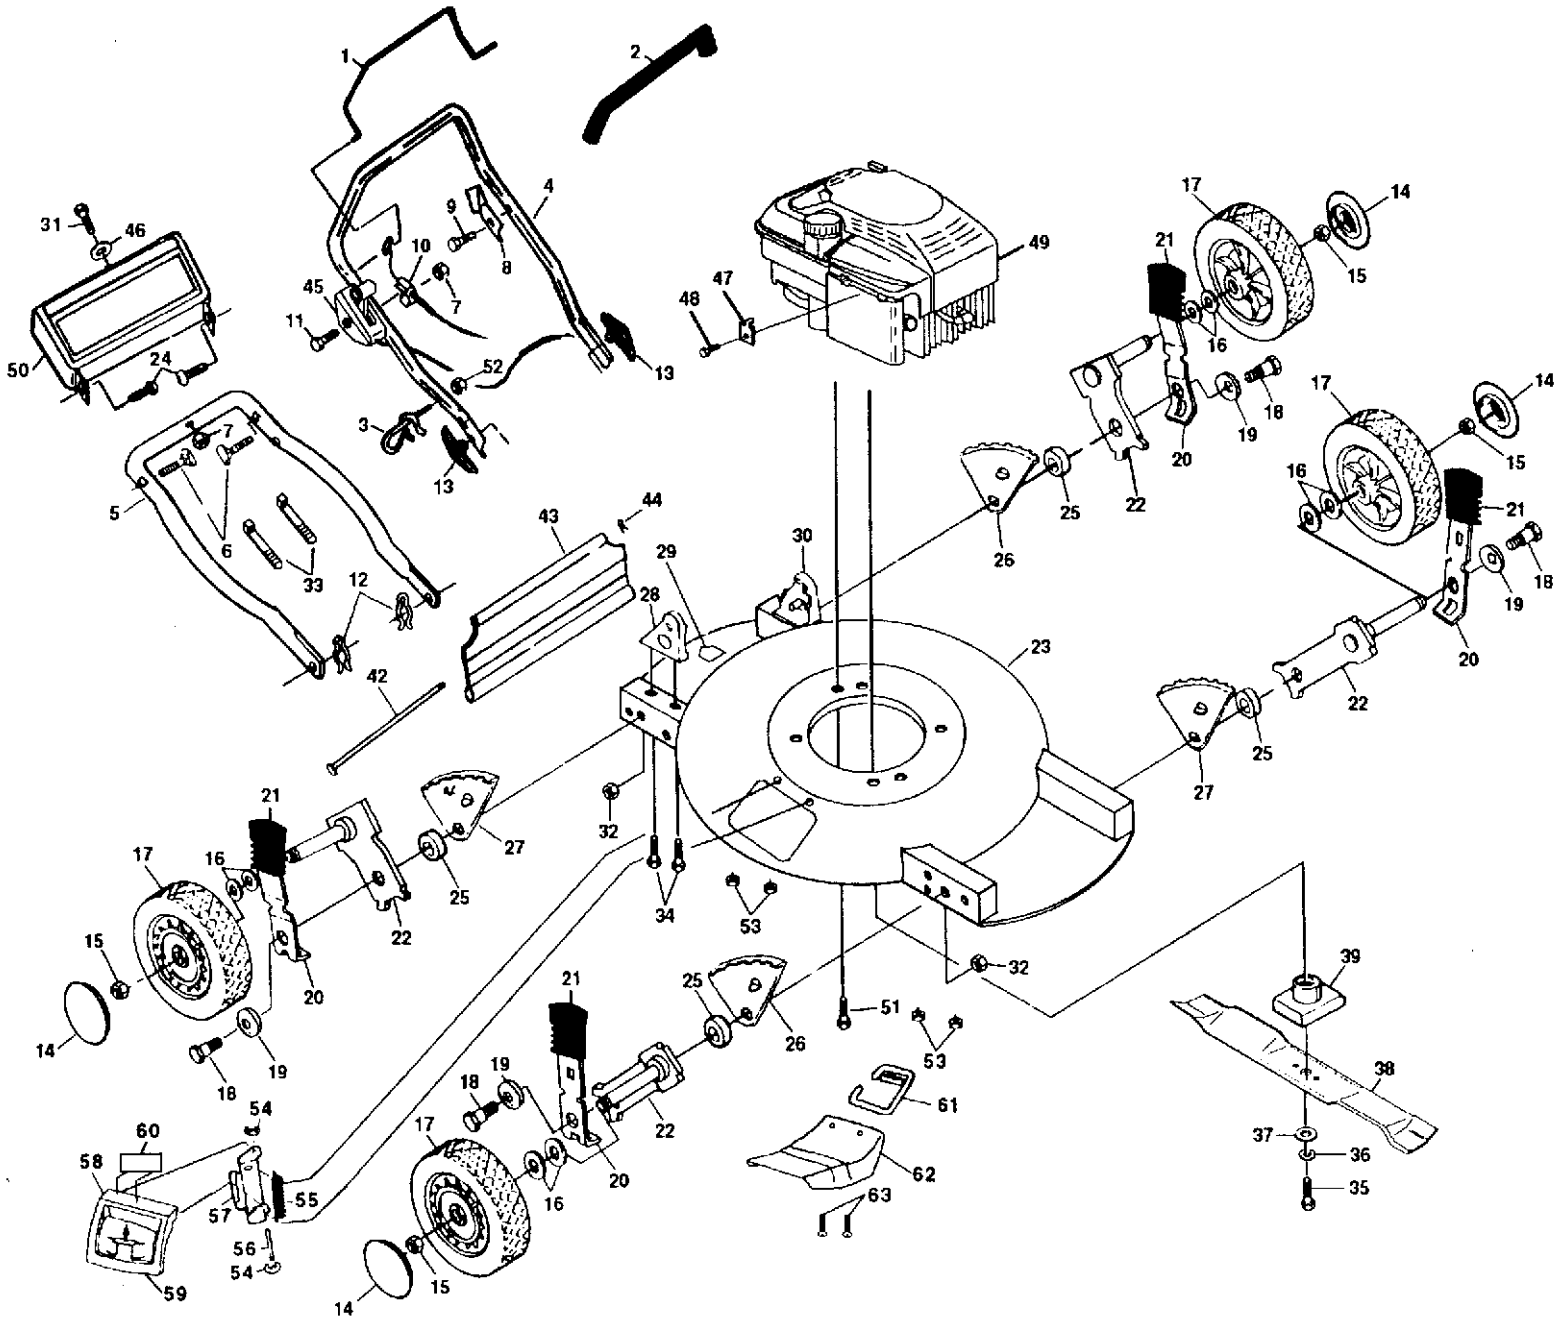

REPAIR PARTS

ROTARY LAWN MOWER -- MODEL NO. 51md (H51mdb) PRODUCT NO. 954 07 19-01

REPAIR PARTS

ROTARY LAWN MOWER - - MODEL NO. 51md (H51mdb) PRODUCT NO. 954 07 19-01

KEY NO.	PART NO.	DESCRIPTION	KEY NO.	PART NO.	DESCRIPTION
1	532850735	Control Bar	34	532055187	Thread Cutting Screw 5/16-18 x 3/4
2	532850724	Handle Grip	35	532851084	Hex Head Screw 3/8-24 x 1-3/8
3	532132001	Rope Guide	36	532850263	Helical Lockwasher 3/8
4	532125295	Upper Handle	37	532851074	Hardened Washer
5	532125293	Lower Handle	38	532145106	20" Blade
6	532131959	Handle Bolt 5/16-18 x 1-3/4	39	532851514	Blade Adapter
7	532063601	Locknut 1/4-20	42	532751649	Deflector Rod
8	532125162	Up-Stop Bracket	43	532140544	Rear Deflector
9	532750097	Hex Washer Head Screw #10-24 x 1/2	44	532700279	Retainer Clip
10	532130861	Engine Zone Control Cable	45	532700417	Throttle Control
11	532144929	Hex Washer Head Screw 1/4-20 x 2.12	46	532085723	Washer
12	532051793	Hairpin Cotter	47	532213146	* Cable Clamp
13	532136376	Handle Knob	48	532083816	Thread Rolling Screw #10-32 x 5/8
14	532850845	Hubcap	49	-----	* Engine - Briggs & Stratton - Model No. 128802
15	532083923	Hex Locknut 3/8-16	50	532800547	Trim Plate
16	532057143	Washer	51	532850998	Hex Head Screw, Self Tap. 3/8 - 16 x 1.1
17	532800333	Wheel & Tire Assembly	52	873510400	Keps Locknut 1/4-20
18	532142748	Shoulder Bolt	53	532063601	Locknut
19	532062335	Belleville Washer	54	812000014	External E-Ring
20	532125066	Selector Spring	55	532087589	Torsion Spring
21	532701037	Selector Knob	56	532087590	Hinge Rod
22	532125061	Axle Arm Assembly	57	532130737	Housing Assembly Bracket
23	532141934	Lawn Mower Housing (Includes Key No. 29)	58	532140862	Mulcher Door
24	532036953	Screw	59	532140864	Door Latch
25	532084920	Spacer	60	532140648	Decal
26	532800370	Wheel Adjusting Bracket (R.F./L.R.)	61	532751399	Chute Mounting Bracket
27	532800368	Wheel Adjusting Bracket (L.F./R.R.)	62	532752118	Mulcher Deflector
28	532140465	Handle Bracket Assembly (Right)	63	874180410	Truss Head Screw
29	532107339	Danger Decal	--	532146461	Owner's Manual (English/French)
30	532140466	Handle Bracket Assembly (Left)	--	532800569	Decal (Engine)
31	532085436	Screw	--	532142184	Decal (Housing)
32	532751592	Locknut 3/8-16	--	532850788	Trim Plate Decal
33	532066426	Wire Tie			

* These parts must be purchased through an authorized Briggs & Stratton dealer.