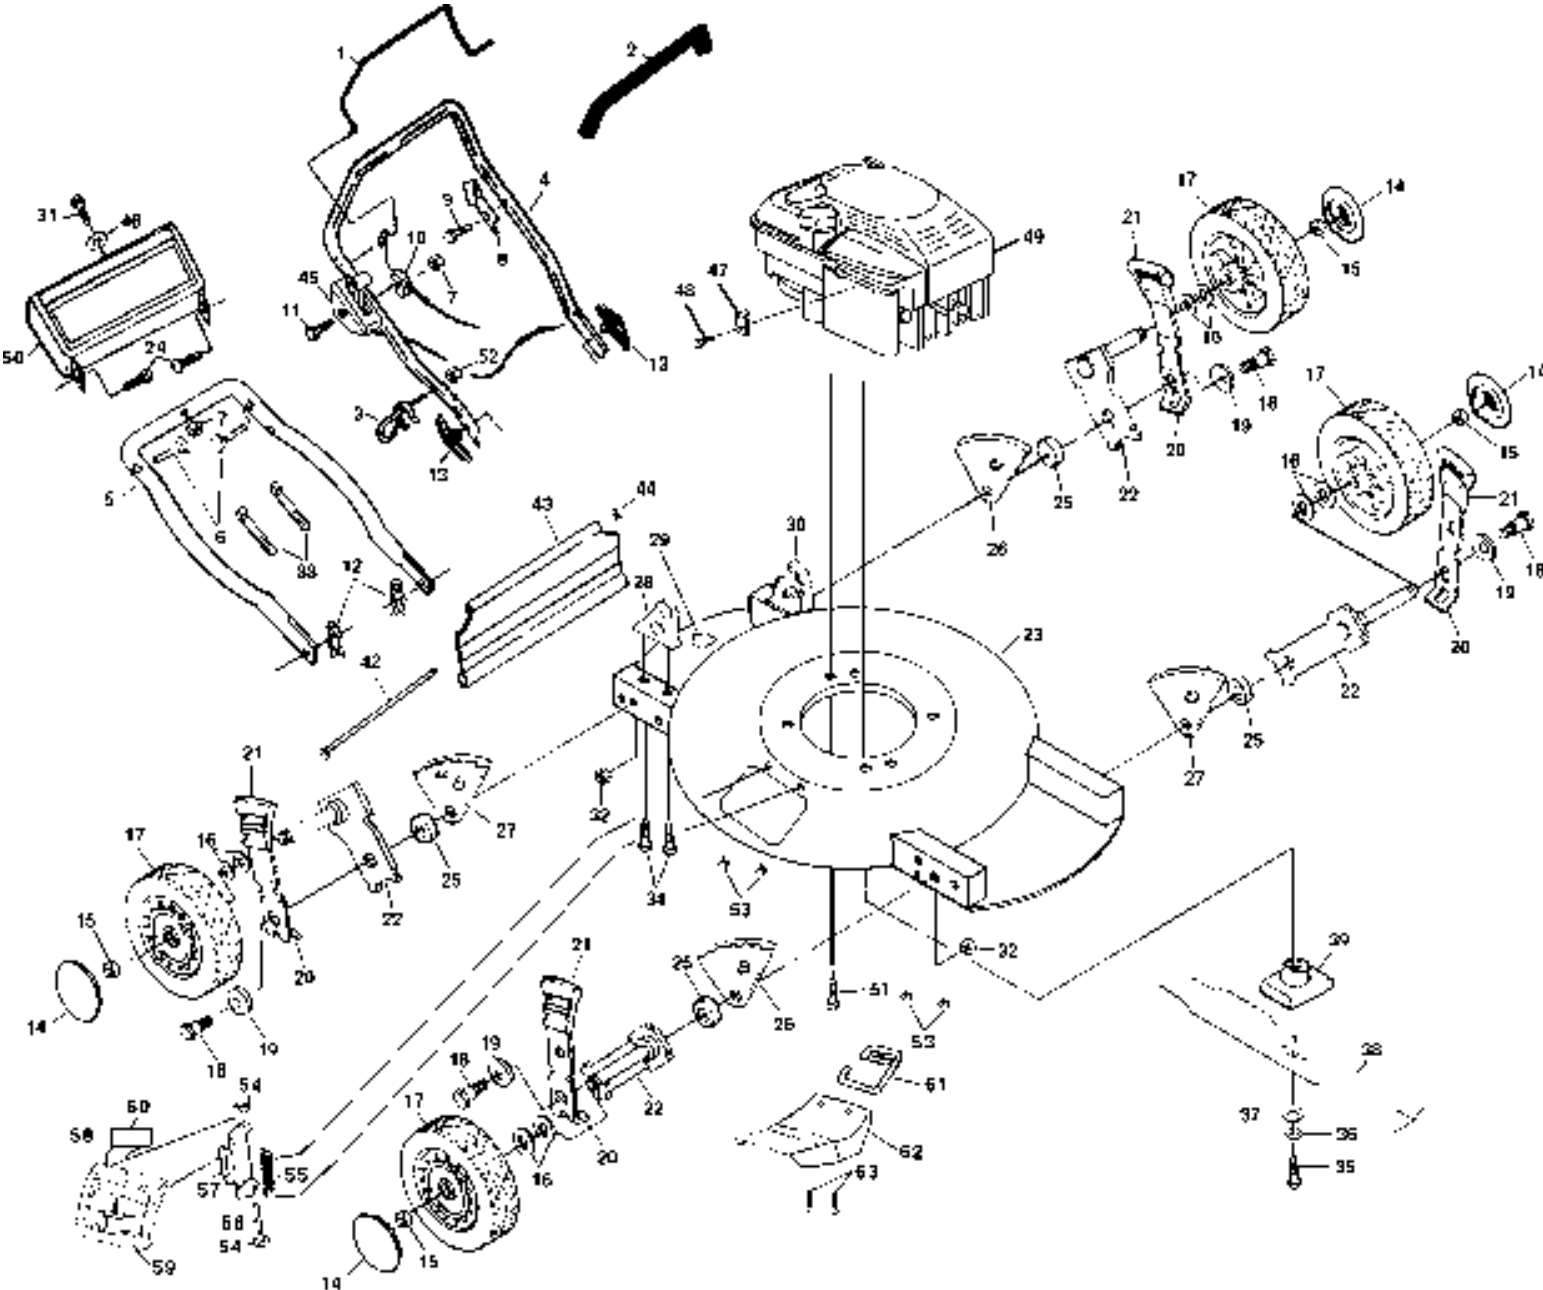

## 20" ROTARY LAWN MOWER - - MODEL NO. 51md (954065801A)