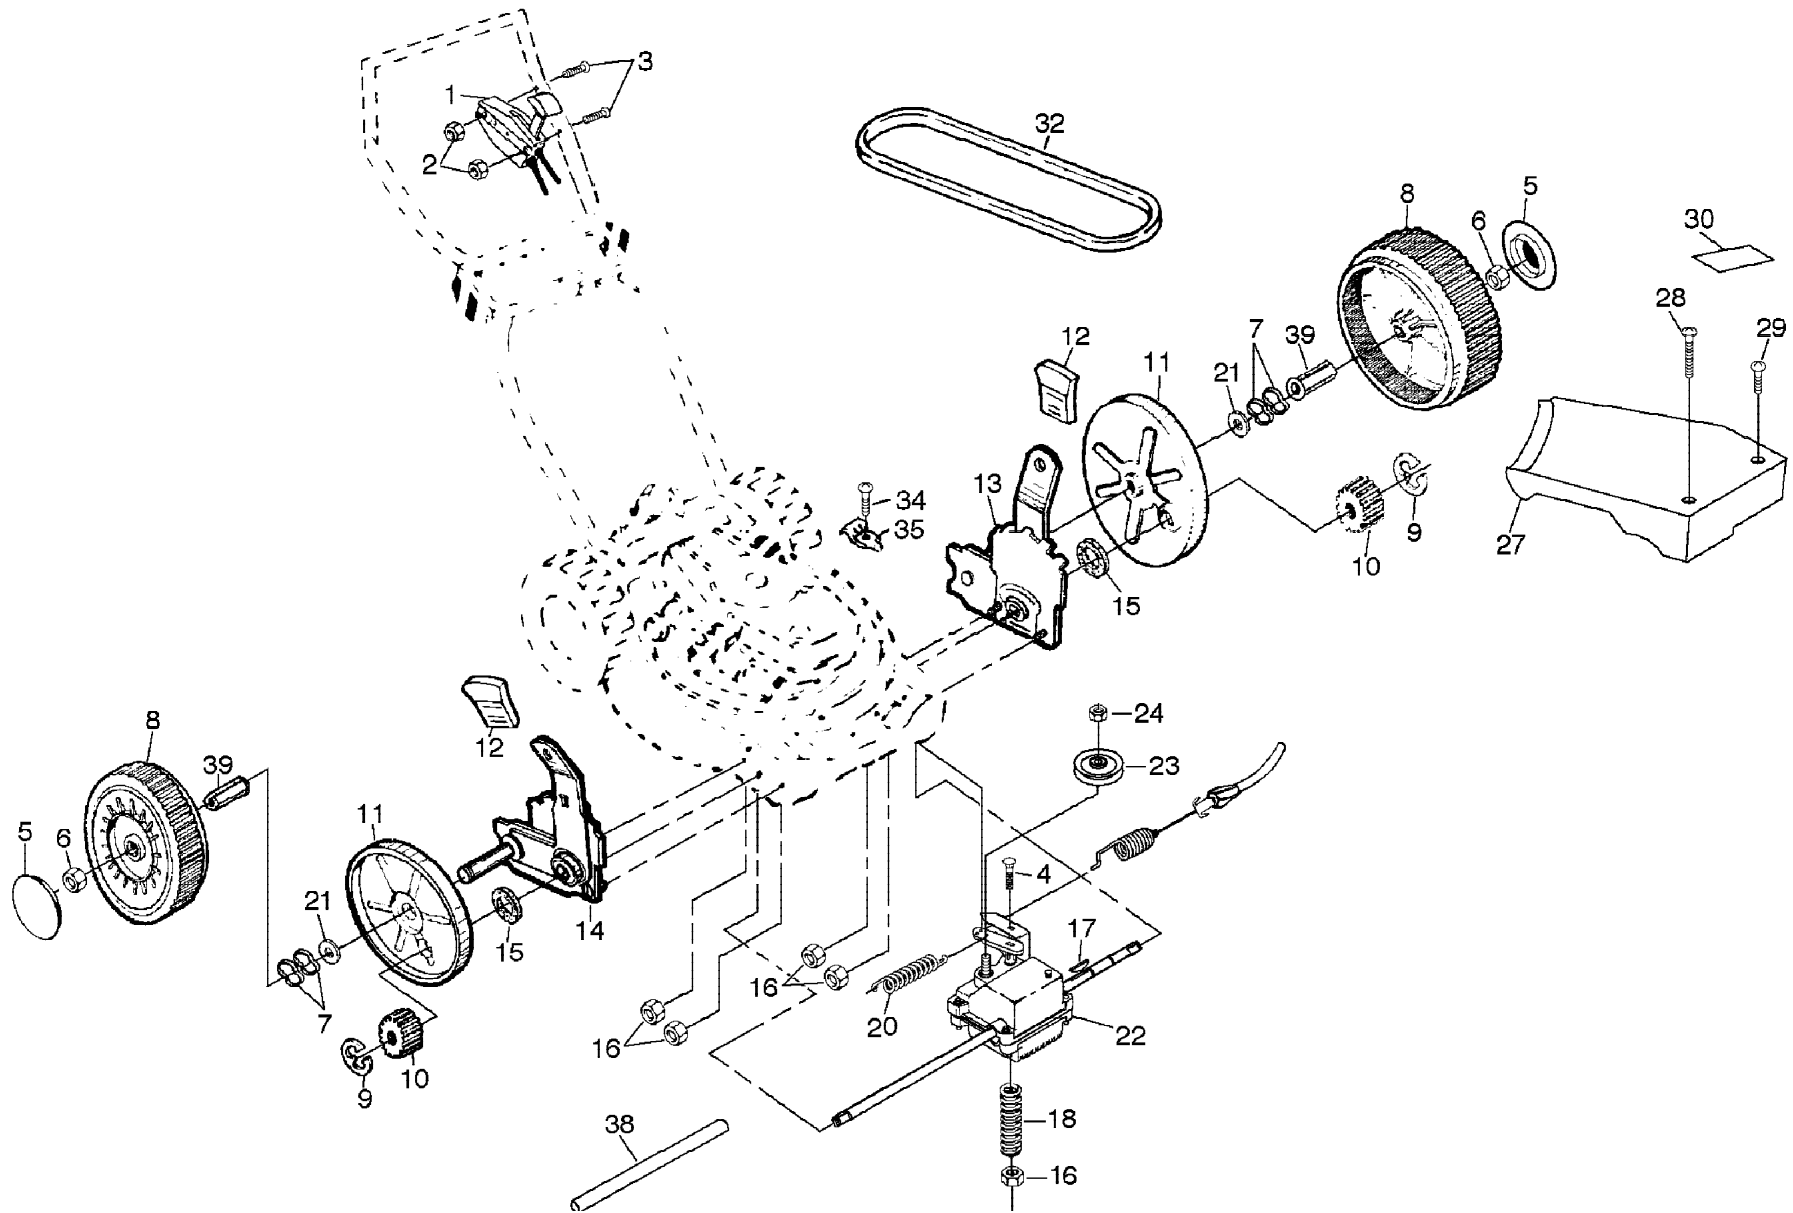

REPAIR PARTS

22" ROTARY LAWN MOWER - - MODEL NO. 56dhs (954069101A)

20

REPAIR PARTS

22" ROTARY LAWN MOWER - - MODEL NO. 56dhs (954069101A)

KEY NO.	PART NO.	DESCRIPTION
1	532700615	Drive Control
2	532069180	Locknut #10-24
3	532750029	Pan Head Machine Screw
4	532700875	Carriage Bolt 1/4-20 x 2
5	532850845	Hubcap
6	532083923	Nut 3/8-16
7	532057143	Wave Washer
8	532142204	Wheel & Tire Assembly
9	812000058	E-ring
10	532137054	Pinion
11	532088080	Dust Cover
12	532132800	Selector Knob
13	532142811	Wheel Adjuster Assembly (Left)
14	532142810	Wheel Adjuster Assembly (Right)
15	532088118	Felt Washer
16	532063601	Locknut

KEY NO.	PART NO.	DESCRIPTION
17	532850848	Hi-Pro Key
18	532137090	Spring
20	532075192	Spring
21	532067725	Washer
22	532702510	Gear Case Assembly
23	532137052	Drive Pulley
24	532132010	Locknut
27	532700599	Drive Cover
28	532087866	Pan Head Machine Screw #10-24 x 2-3/4
29	532136797	Pan Head Machine Screw #10-24 x 1-3/4
30	532142074	Drive Cover Decal
32	532137078	V-Belt
34	532750097	Screw #10-24 x 1/2
35	532087930	Cable Clip
38	532086012	Drive Shaft Cover
39	532086960	Wheel Bushing
---	532750320	Decal RH (Height Adjuster)
---	532750319	Decal LH (Height Adjuster)

21