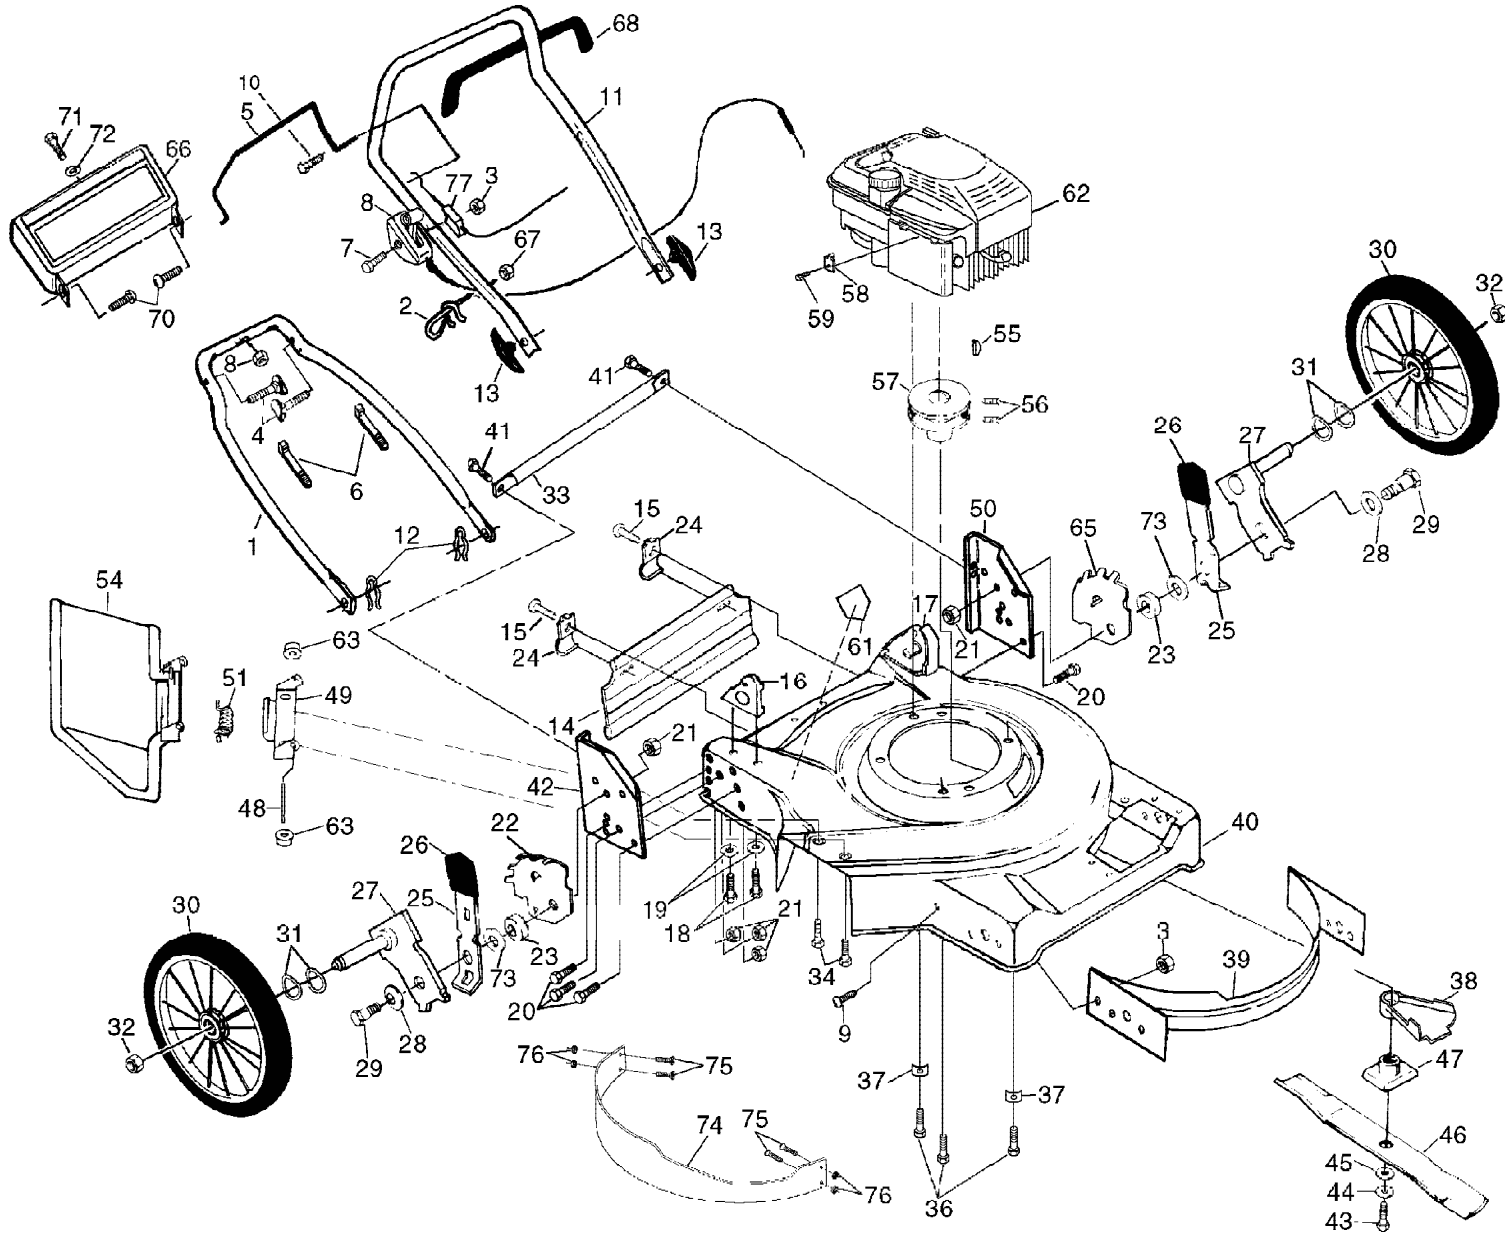

REPAIR PARTS

22" ROTARY LAWN MOWER - - MODEL NO. 56dhs (954069101A)

18

REPAIR PARTS

22" ROTARY LAWN MOWER - - MODEL NO. 56dhs (954069101A)

19

KEY NO.	PART NO.	DESCRIPTION	KEY NO.	PART NO.	DESCRIPTION
1	532125293	Lower Handle	40	532700708	Mower Housing Kit (Includes Key No. 61)
2	532132001	Rope Guide	41	532054583	Screw
3	532063601	Locknut 1/4-20	42	532125321	Wheel Support Bracket R.H.
4	532131959	Handle Bolt	43	532851084	Hex Head Screw 3/8-24 x 1-3/8 Gr. 8
5	532851512	Control Bar	44	532850263	Helical Washer 3/8
6	532066426	Wire Tie	45	532851074	Hardened Washer
7	532144929	Hex Hd. Screw 1/4-20 x 1.12	46	532141114	22" Blade
8	532700417	Throttle Control	47	532851514	Blade Adapter
9	874100412	Screw 1/4-20 x 3/4	48	532851854	Hinge Rod
10	532851552	Screw Pan	49	532125175	Housing Bracket
11	532125295	Upper Handle	50	532125322	Wheel Support Bracket L.H.
12	532051793	Hairpin Cotter	51	532851855	Torsion Spring
13	532136376	Handle Knob	54	532134253	Discharge Guard
14	532140540	Rear Skirt	55	532087677	Hi-Pro Key
15	532750097	Hex Head Screw	56	532059708	Set Screw
16	532140465	Handle Bracket Assembly (Right)	57	532084596	Engine Pulley
17	532140466	Handle Bracket Assembly (Left)	58	532213146	* Cable Clamp
18	532055187	Screw 5/16-18 x 3/4	59	532083816	Screw #10 x 5/8
19	532059289	Washer	61	532107339	Danger Decal
20	874760612	Bolt, Hex Head 3/8-16 x 3/4	62	-----	* Engine - Briggs & Stratton Model No. 128802
21	532751592	Locknut	63	532083731	Push Nut
22	532800368	Wheel Adjusting Bracket (R.R.)	65	532800370	Wheel Adjusting Bracket (L.R.)
23	532084920	Spacer	66	532800546	Trim Plate Handle Asm.
24	532125207	Skirt Bracket	67	873510400	Keps Locknut 1/4-20
25	532125066	Selector Spring	68	532850724	Handle Grip
26	532132800	Selector Knob	70	532036953	Self Tapping Screw 10-24 x .625
27	532125323	Axle Arm Assembly	71	532085436	Hex Hd. Wash. Screw 1/4-20 x 1-1/2
28	532061651	Rear Spring Washer	72	532085723	Flat Washer 28 x .62 x .06
29	532142748	Shoulder Bolt 3/8-16	73	532088348	Flat Washer 3/8
30	532088017	Wheel & Tire Assembly (Rear) 14 x 2	74	532142231	Mulcher Baffle
31	532057143	Wave Washer	75	874961008	Screw
32	532083923	Nut	76	532069180	Nut
33	532850709	Rod Support	77	532130861	Zone Control Cable
34	532851856	Hex Head Thread Rolling Screw w/Sems 1/4-20 x 3	--	532125033	Rear Baffle (Not Shown)
36	532850998	Thread Rolling Screw 3/8-16 x 1	--	532700621	Logo Decal (Housing)
37	532125078	Engine Washer	--	532145554	Owner's Manual (English/French)
38	532134612	Debris Shield	--	532850788	Trim Place Decal
39	532125337	Front Baffle			

* These parts must be purchased through an authorized Briggs & Stratton Dealer.