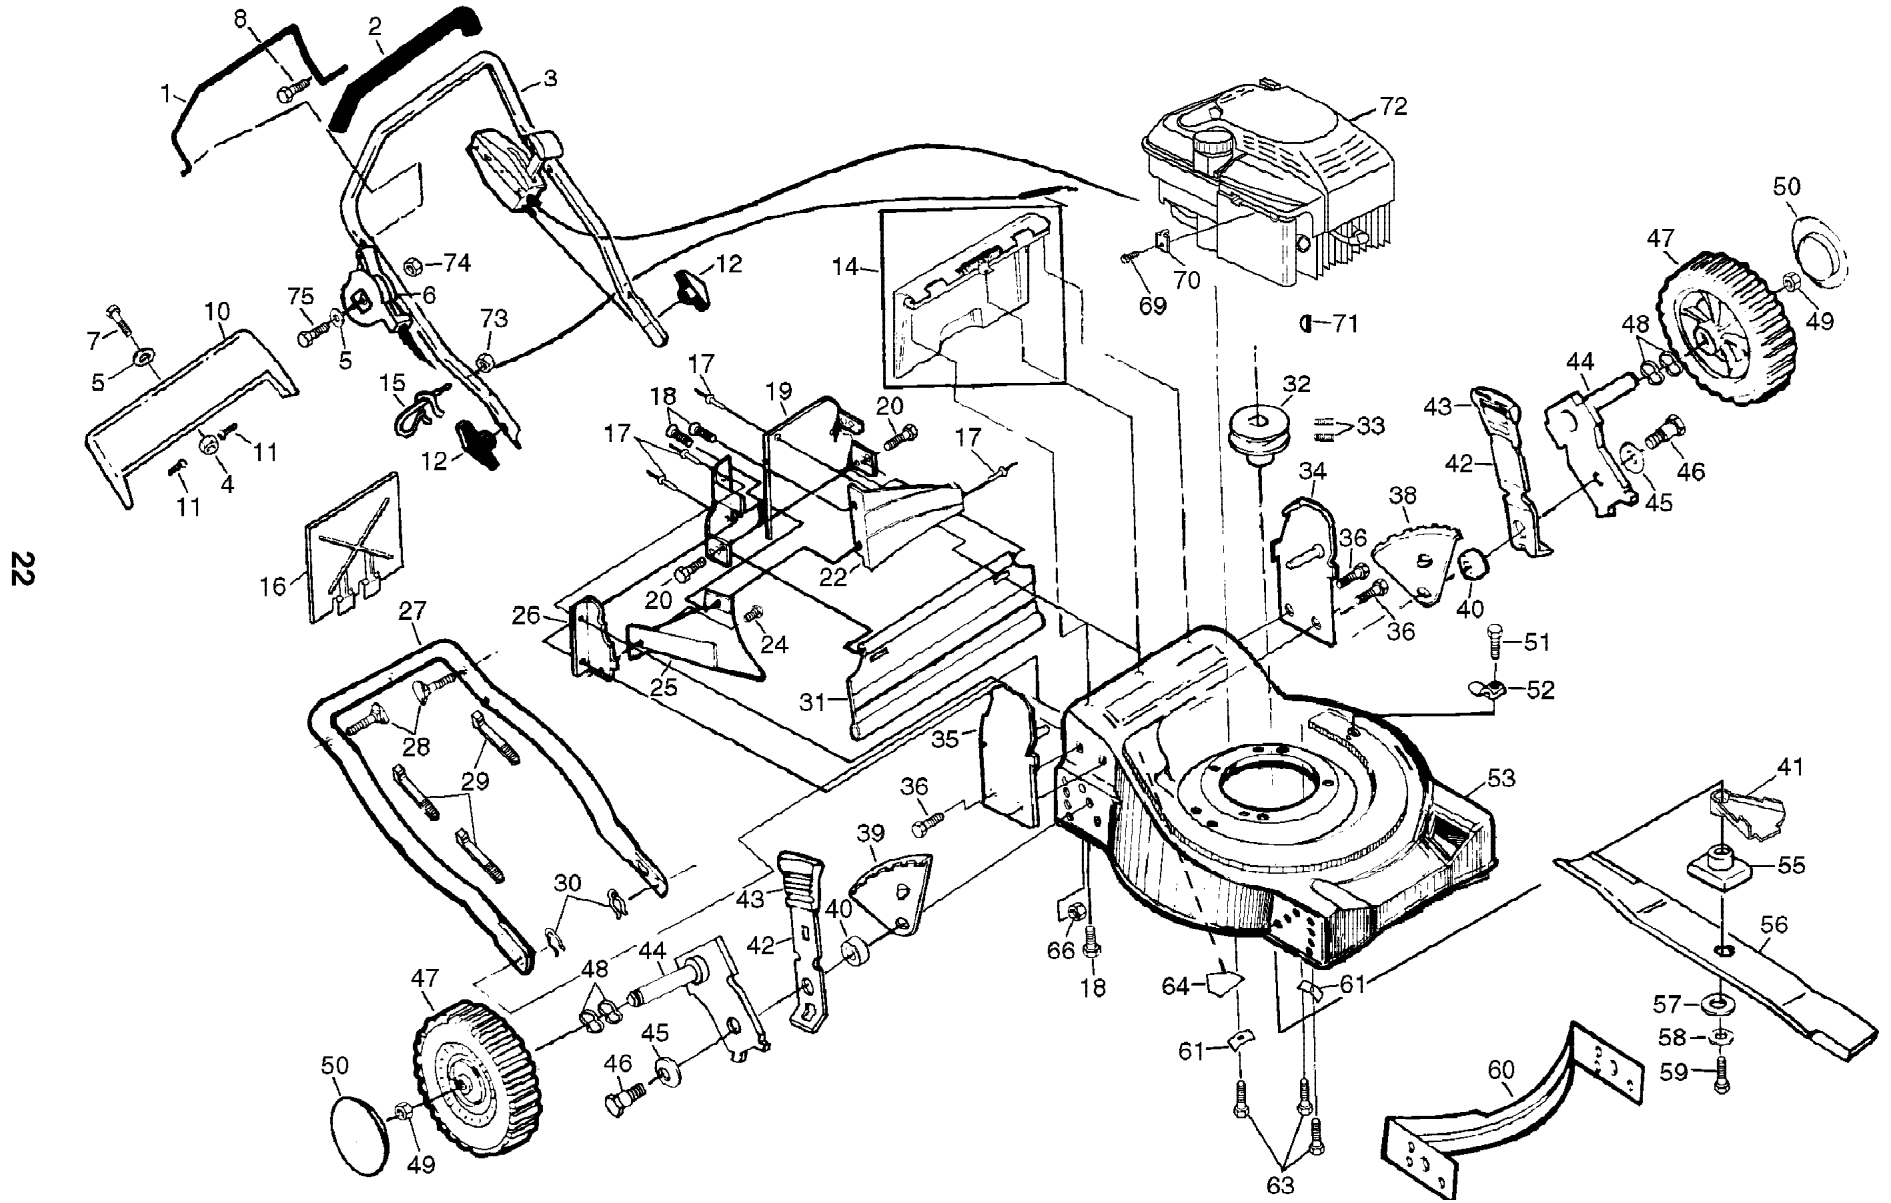

REPAIR PARTS

22" ROTARY LAWN MOWER - - MODEL NO. 56sf (954066101A)

REPAIR PARTS

22" ROTARY LAWN MOWER - - MODEL NO. 56sf (954066101A)

KEY NO.	PART NO.	DESCRIPTION	KEY NO.	PART NO.	DESCRIPTION
1	532131094	Control Bar	41	532134612	Shield Debris
2	532850724	Handle Grip	42	532125066	Selector Spring
3	532125294	Upper Handle	43	532132800	Selector Knob
4	532063601	Locknut 1/4-20	44	532125061	Axle Arm Assembly
5	532085723	Washer	45	532062335	Belleville Washer
6	532700417	Throttle Control	46	532142748	Shoulder Bolt 3/8-16
7	532085436	Machine Screw 1/4-20 x 1	47	532800333	Wheel & Tire Assembly
10	532800547	Trim Plate	48	532057143	Wave Washer
11	532036953	Self-tapping Screw #10-24 x 5/8	49	532083923	Hex Nut
12	532136376	Handle Knob	50	532850845	Hubcap
14	532129460	Rear Door Asm. (Includes Key. No. 16)	51	532750097	Hex Washer Head Screw #10-24 x 1/2
15	532132001	Rope Guide	52	532087930	Guide Clip
16	532125368	Mulcher Plate	53	532135294	Lawn Mower Housing (Includes Key No. 64)
17	532128415	Pop Rivet	55	532851514	Blade Adapter
18	532054583	Hex Tapping Screw 1/4-20 x 1/2	56	532141114	22" Blade
19	532139734	Back Plate	57	532851074	Hardened Washer
20	532088652	Hinge Screw	58	532850263	Helical Lockwasher 3/8
22	532125348	Rear Baffle	59	532851084	Hex Head Screw 3/8-24 x 1-3/8
24	532086344	Hex Head Screw #10-24 x 1/2	60	532125345	Front Baffle
25	532125376	Discharge Baffle	61	532125078	Engine Washer
26	532138860	Side Baffle	63	532850998	Hex Head Thread Rolling Screw 3/8-16 x 1
27	532125293	Lower Handle	64	532107339	Danger Decal
28	532131959	Handle Bolt	66	532751592	Locknut 3/8-16
29	532066426	Wire Tie	69	532083816	Thread Rolling Screw #10-32 x 5/8
30	532051793	Hairpin Cotter	70	532213146	* Cable Clamp
31	532140540	Rear Skirt	71	532087677	Hi-Pro Key #HP-505
32	532084596	Engine Pulley	72	-----	* Engine - Briggs & Stratton, Model No. 128802
33	532059708	Set Screw 1/4-20 x 5/16	73	873510400	Locknut Keps 1/4-20
34	532139699	Handle Bracket Assembly (Left)	74	532063601	Hex Locknut 1/2-20 CAD
35	532139698	Handle Bracket Assembly (Right)	75	532059935	Screw 1/4-20 x 1.75
36	532055187	Thread Cutting Screw 5/16-18 x 3/4	--	532145554	Owner's Manual (English)
38	532142842	Wheel Adjusting Bracket (Left Rear)	--	532131844	Decal (Housing)
39	532142843	Wheel Adjusting Bracket (Right Rear)	--	532850788	Decal (Trim Plate)
40	532084920	Spacer	--	532750320	Decal RH (Height Adjuster)
			--	532750319	Decal LH (Height Adjuster)

23

* These parts must be purchased through an authorized Briggs & Stratton dealer.