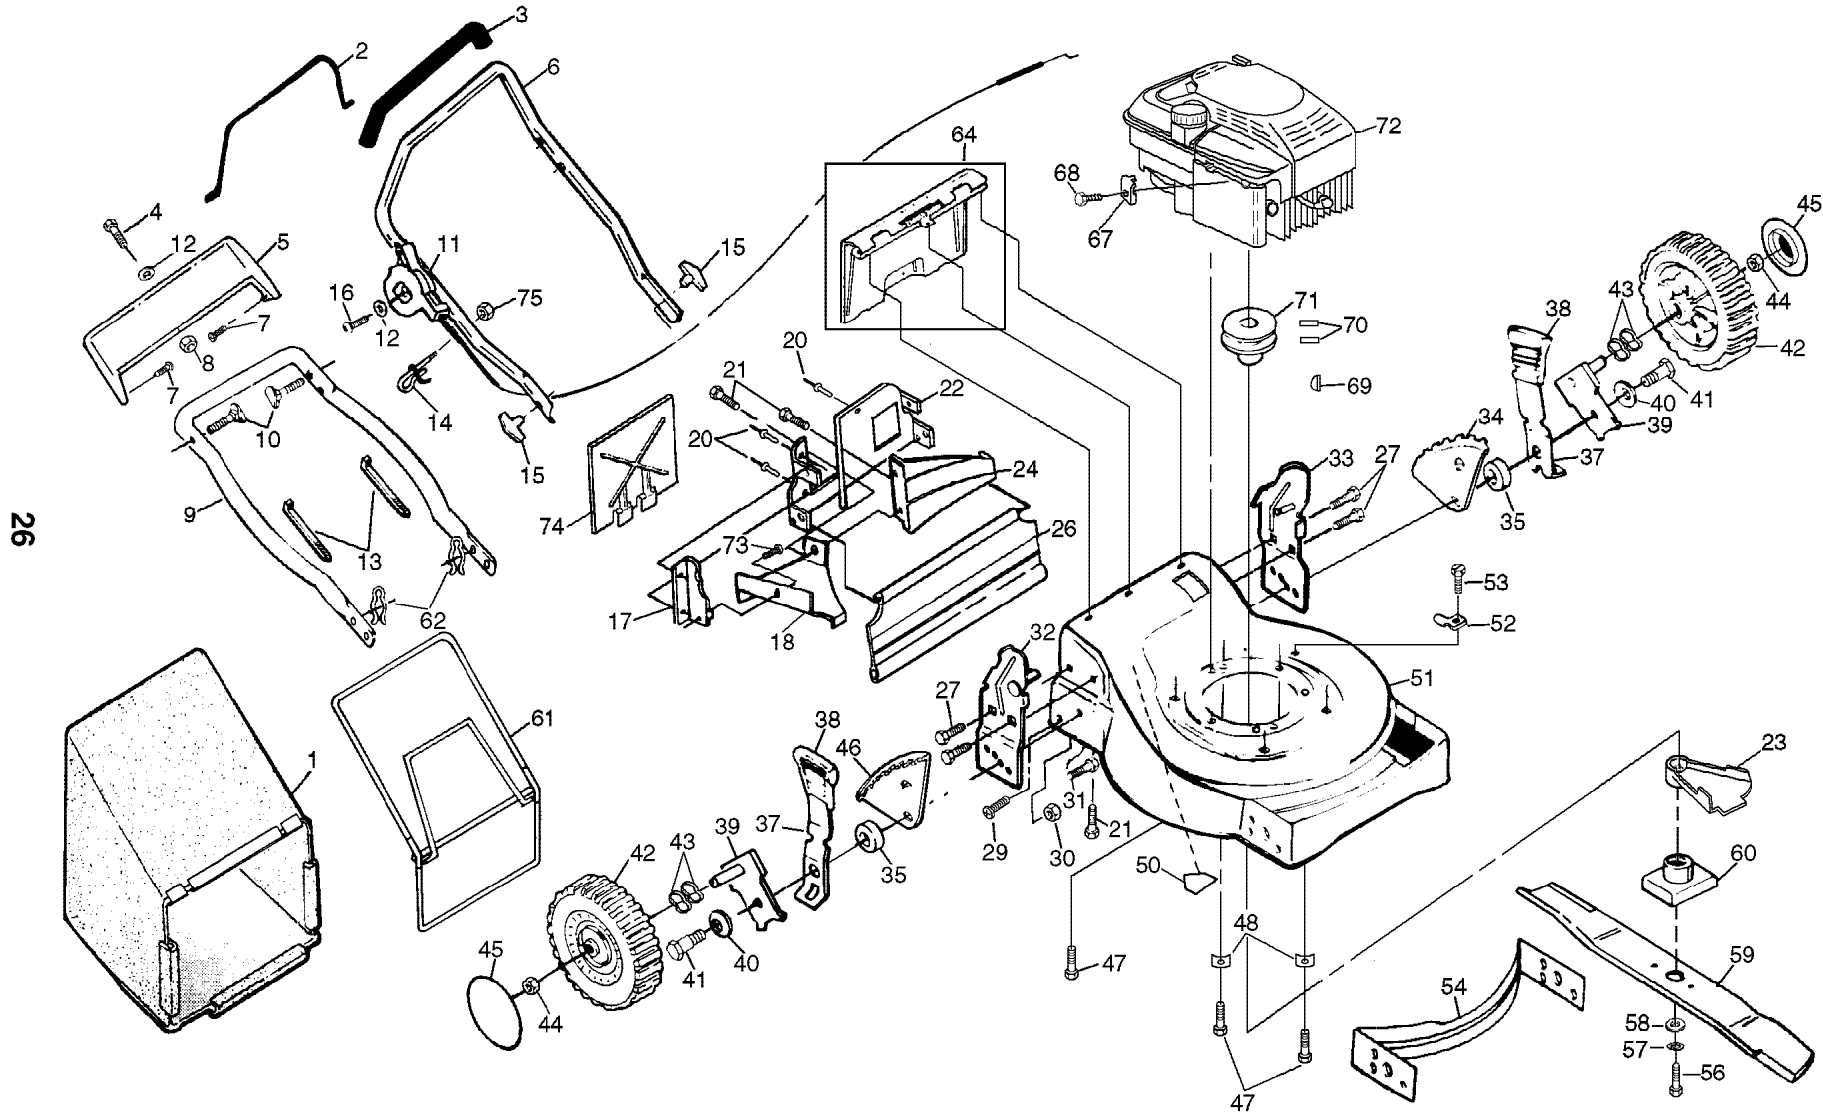

REPAIR PARTS

22" ROTARY LAWN MOWER - - MODEL NO. 56sfe (954065401A)

26

REPAIR PARTS

22" ROTARY LAWN MOWER - - MODEL NO. 56sfe (954065401A)

27

KEY NO.	PART NO.	DESCRIPTION	KEY NO.	PART NO.	DESCRIPTION
1	532800386	Grass Bag Assembly	42	532800333	Wheel & Tire Assembly
2	532131085	Control Bar	43	532057143	Wave Washer
3	532850724	Handle Grip	44	532083923	Nut
4	532085436	Hex Washer Head Machine Screw 1/4-20 x 1-1/2	45	532850845	Hubcap
5	532800547	Trim Plate	46	532142842	Wheel Adjusting Bracket (RR)
6	532125294	Upper Handle	47	532850998	Thread Rolling Screw 3/8-16 x 1
7	532036953	Self-tapping Screw #10-24 x 5/8	48	532125078	Engine Washer
8	532063601	Locknut 1/4-20	50	532107339	Danger Decal
9	532125293	Lower Handle	51	532142154	Lawn Mower Housing (Includes Key No. 50)
10	532131959	Handle Bolt	52	532087930	Guide Clip (Housing)
11	532700417	Throttle Control	53	532750097	Hex Washer Head Screw #10-24 x 1/2
12	532085723	Washer	54	532125345	Front Baffle
13	532066426	Wire Tie	56	532851084	Hex Head Screw 3/8-24 x 1-3/8 Gr. 8
14	532132001	Rope Guide	57	532850263	Helical Lockwasher 3/8
15	532136376	Handle Knob	58	532851074	Hardened Washer
16	532701650	Round Head Screw 1/4-20 x 2-3/4	59	532141114	22" Blade
17	532138860	Side Baffle	60	532851514	Blade Adapter
18	532125376	Discharge Baffle	61	532088614	Catcher Frame Assembly
20	532128415	Rivet	62	532051793	Hairpin Cotter
21	532054583	Hex Tapping Screw 1/4-20 x 1/2	64	532129460	Rear Door Assembly
22	532142194	Back Plate	67	532213146	* Cable Clamp
23	532134612	Debris Shield	68	532083816	Thread Rolling Screw #10-32 x 5/8
24	532125348	Rear Baffle	69	532087677	Hi-Pro Key
26	532140540	Rear Skirt	70	532059708	Set Screw 1/4-20 x 5/16
27	532055187	Thread Cutting Screw 5/16-18 x 3/4	71	532084596	Engine Pulley
29	532088652	Hinge Screw	72	-----	* Engine - Briggs & Stratton - Model No. 128807
30	532751592	Locknut	73	532086344	Screw
32	532142007	Handle Bracket Assembly (Right)	74	532125368	Mulcher Plate
33	532142008	Handle Bracket Assembly (Left)	75	873510400	Keps Locknut
34	532142843	Wheel Adjusting Bracket (LR)	--	532145554	Owner's Manual (English/French)
35	532084920	Spacer	--	532850788	Decal (Trim Plate)
37	532125066	Selector Spring			
38	532132800	Selector Knob			
39	532125061	Axle Arm Assembly			
40	532062335	Belleville Washer			
41	532142748	Shoulder Bolt 3/8-16			

* These parts must be purchased through an authorized Briggs & Stratton dealer.