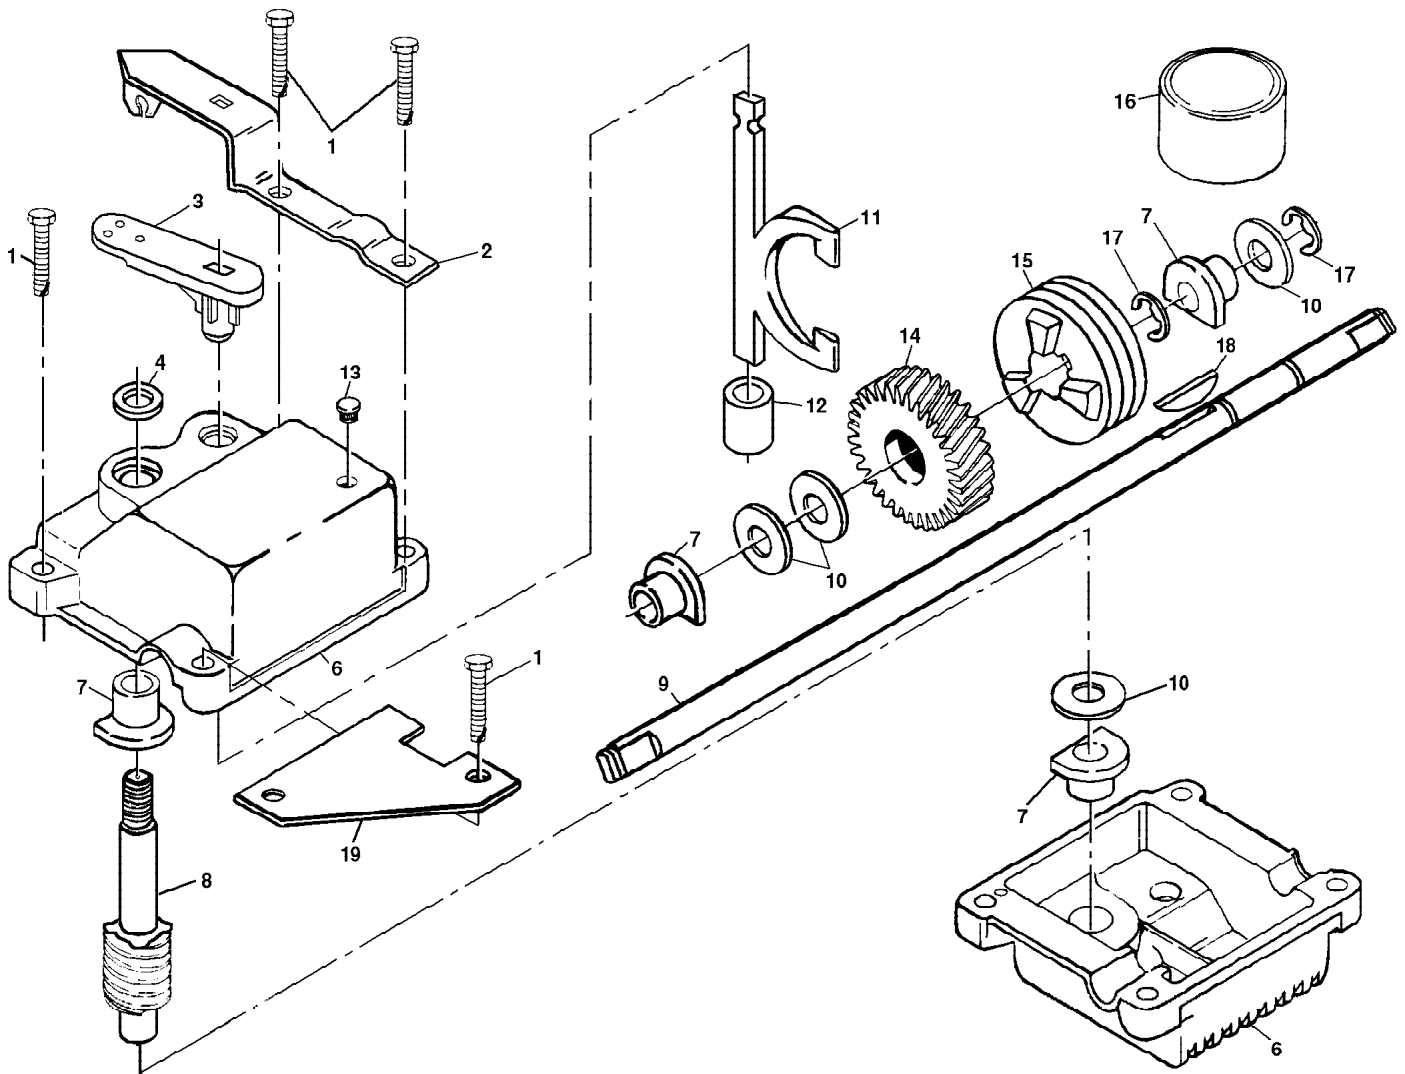

KEY NO.	PART NO.	DESCRIPTION
1	817490416	Tapping Screw 1/4-20 x 1-1/4
2	532140269	Engagement Bracket
3	532137053	Shifter
4	532057072	Seal
6	532048373	Gear Case Halves Kit (Includes Key Nos. 4, and 7)
7	532077881	Bearing
8	532137051	Worm Shaft
9	532137074	Drive Shaft (532702511)
--	532137077	Drive Shaft (532702510)
10	532057079	Hardened Washer
11	532131484	Clutch Yoke
12	532700343	Bushing

KEY NO.	PART NO.	DESCRIPTION
13	532086447	Plug
14	532137050	Helical Gear
15	532750436	Clutch Jaw
16	532750369	Grease
17	812000003	E-Ring
18	532850848	Hi-Pro Key
19	532125441	Spring Bracket

NOTE: All component dimensions given in U.S. inches.
1 inch = 25.4 mm

KEY NO.	PART NO.	DESCRIPTION
1	532700615	Drive Control
2	532069180	Locknut #10-24
3	532750029	Pan Head Machine Screw
4	532700875	Carriage Bolt 1/4-20 x 2
5	532850845	Hubcap
6	532083923	Nut 3/8-16
7	532057143	Wave Washer
8	532142204	Wheel & Tire Assembly
9	812000058	E-ring
10	532137054	Pinion
11	532088080	Dust Cover
12	532132800	Selector Knob
13	532142811	Wheel Adjuster Assembly (Left)
14	532142810	Wheel Adjuster Assembly (Right)
15	532088118	Felt Washer
16	532063601	Locknut

KEY NO.	PART NO.	DESCRIPTION
16	532063601	Locknut
17	532143975	Engine Zone Control Cable
18	532137090	Spring
20	532075192	Spring
21	532067725	Washer
22	532702511	Gear Case Assembly
23	532137052	Drive Pulley
24	532132010	Locknut
27	532700479	Drive Cover
28	532087866	Pan Head Machine Screw #10-24 x 2-3/4
29	532136797	Pan Head Machine Screw #10-24 x 1-3/4
30	532142072	Drive Cover Decal
32	532137078	V-Belt
38	532086012	Drive Shaft Cover
39	532086960	Wheel Bushing
---	532750320	Decal RH (Height Adjuster)
---	532750319	Decal LH (Height Adjuster)