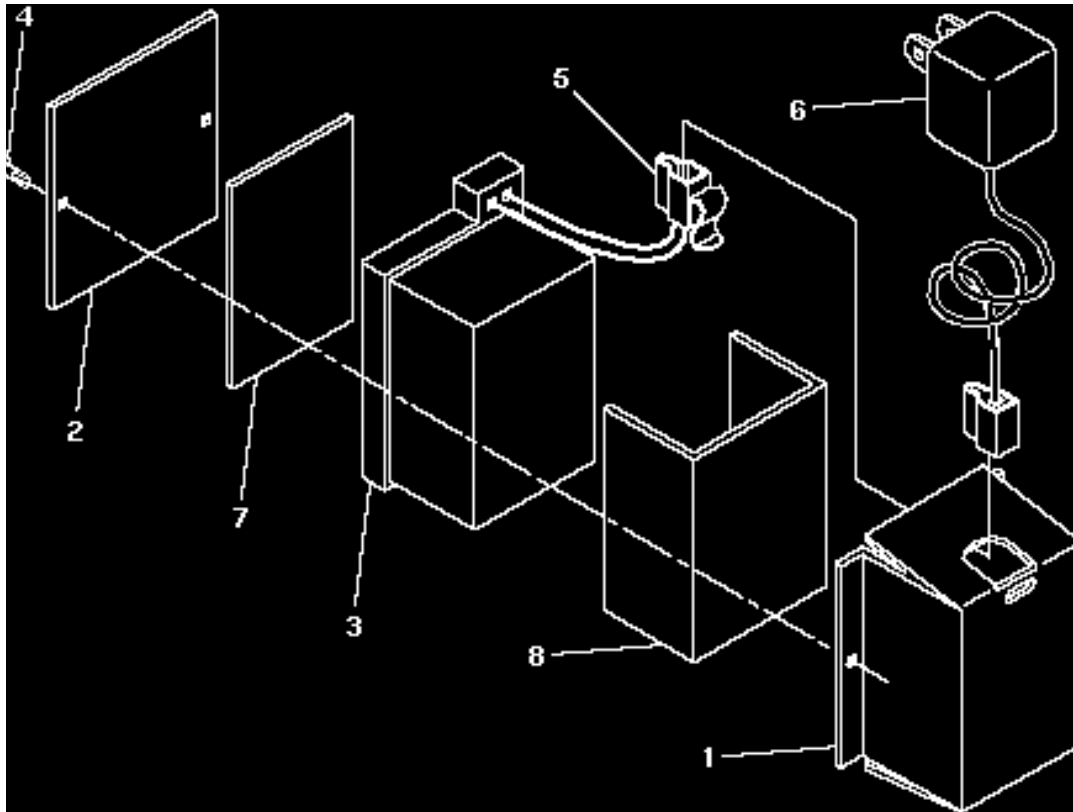

REPAIR PARTS

22" ROTARY LAWN MOWER - - MODEL NO. 56sfe (954065401A)

BATTERY

KEY NO.	PART NO.	DESCRIPTION
1	532142445	Battery Bracket
2	532142521	Battery Cover
3	532750909	Battery Kit (Includes Key Nos. 5 & 7)
4	532750097	Hex Washer Head Screw #10-24 x 1/2
5	532086353	Connector Mounting Clip
6	532111549	Battery Charger
7	532086649	Battery Pad
8	532134861	Battery Wrap