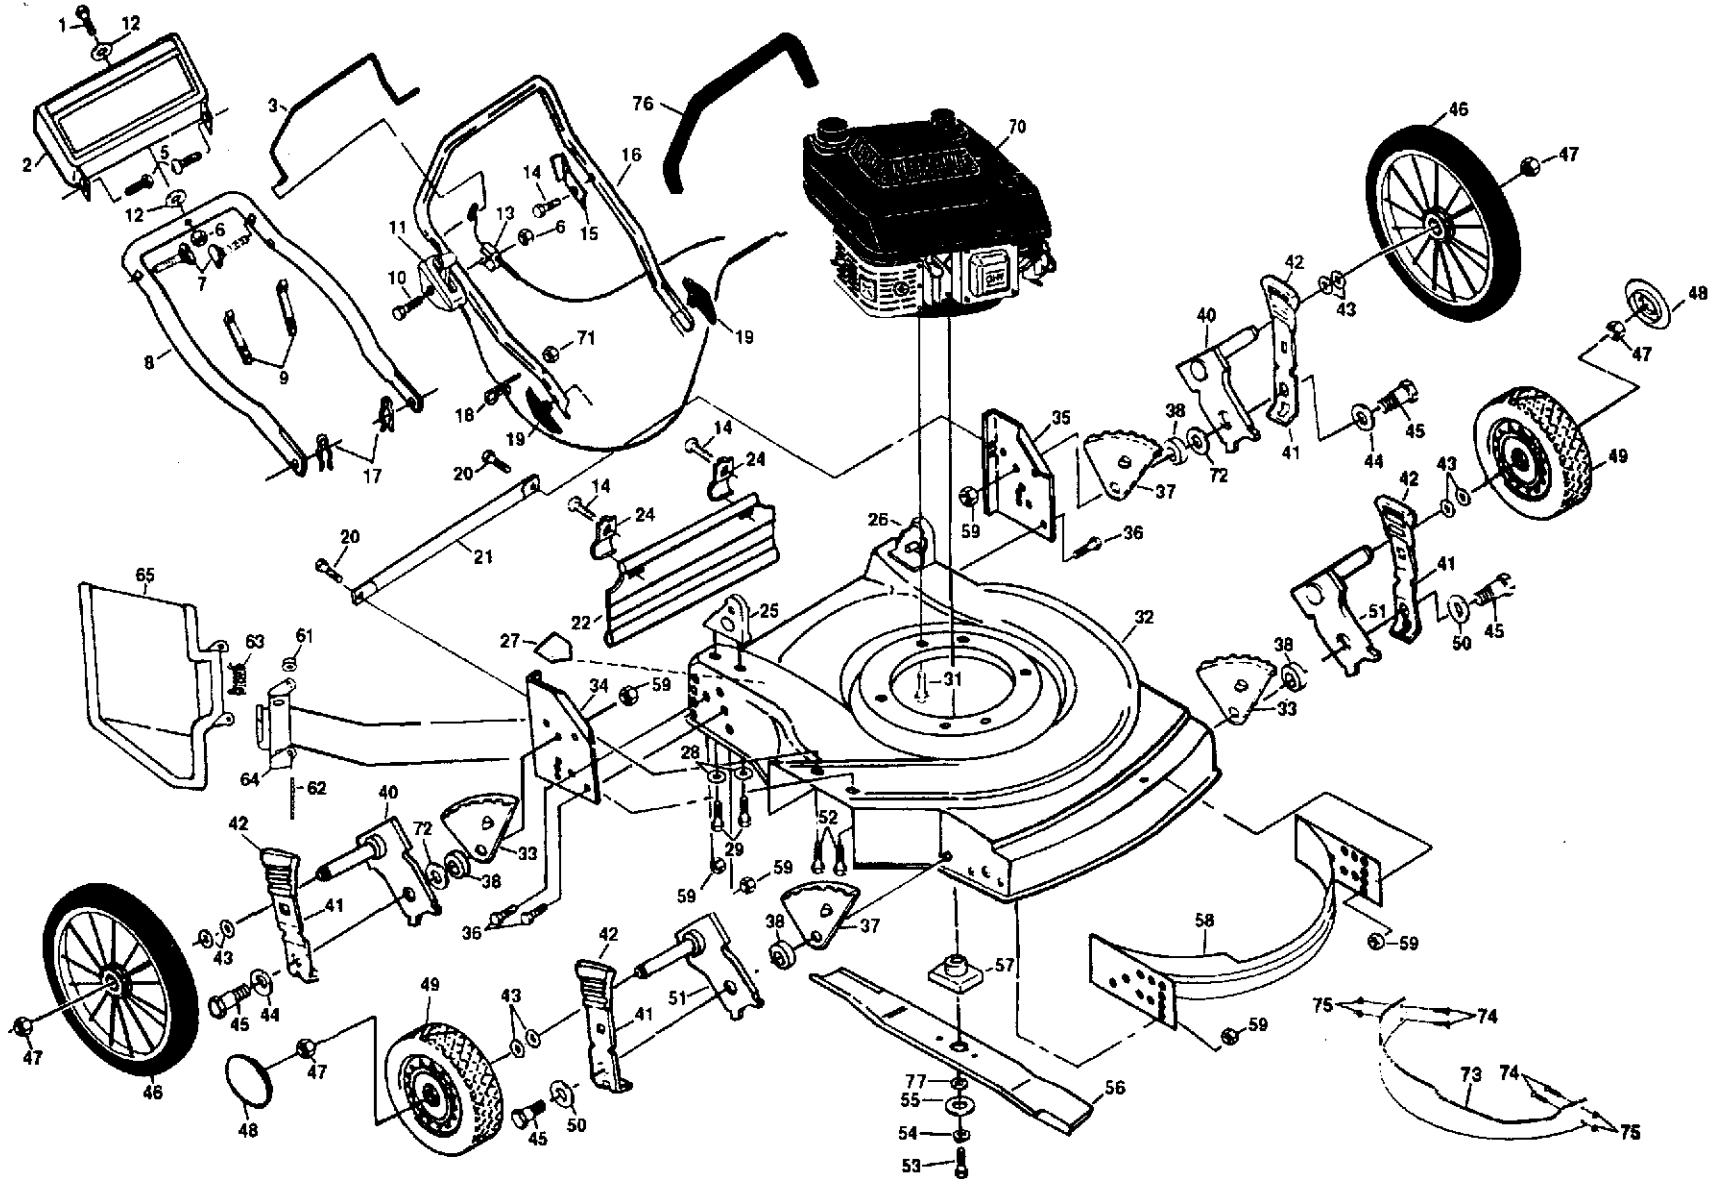

## 22" ROTARY LAWN MOWER - - MODEL NO. 56c (954065201A)

## 22" ROTARY LAWN MOWER - - MODEL NO. 56c (954065201A)

KEY NO.	PART NO.	DESCRIPTION
1	532085436	Hex Head Washer Screw 1/4-20 x 1-1/2
2	532800547	Trim Plate
3	532850735	Control Bar
5	532036953	Self-tapping Screw #10-24 x 5/8
6	532063601	Locknut 1/4-20
7	532131959	Handle Bolt 5/16-18 x 1-3/4
8	532125293	Lower Handle
9	532066426	Wire Tie
10	532144929	Machine Screw 1/4-20 x 2-1/4
11	532144313	Throttle Control
12	532085723	Washer
13	532143062	Engine Zone Control Cable
14	532750097	Hex Washer Head Screw #10-24 x 1/2
15	532125162	Up-Stop Bracket
16	532125295	Upper Handle
17	532051793	Hairpin Cotter
18	532132001	Rope Guide
19	532136376	Handle Knob
20	532054583	Self-tapping Screw 1/4-20 x 1/2
21	532107611	Support Rod
22	532140539	Rear Skirt
24	532125207	Skirt Bracket
25	532140465	Handle Bracket Assembly (Right)
26	532140466	Handle Bracket Assembly (Left)
27	532107339	Danger Decal
28	532059289	Washer
29	532055187	Thread Cutting Screw 5/16-18 x 1-3/4
31	532850998	Thread Rolling Screw 3/8-16 x 1
32	532700693	Lawn Mower Housing (Includes Key No. 27 & 58)
33	532800368	Wheel Adjusting Bracket (LF/RR)
34	532142837	Wheel Support Bracket (Right)
35	532142838	Wheel Support Bracket (Left)
36	874760612	Hex Head Bolt 3/8-16 x 3/4
37	532800370	Wheel Adjusting Bracket (RF/LR)
38	532084920	Spacer