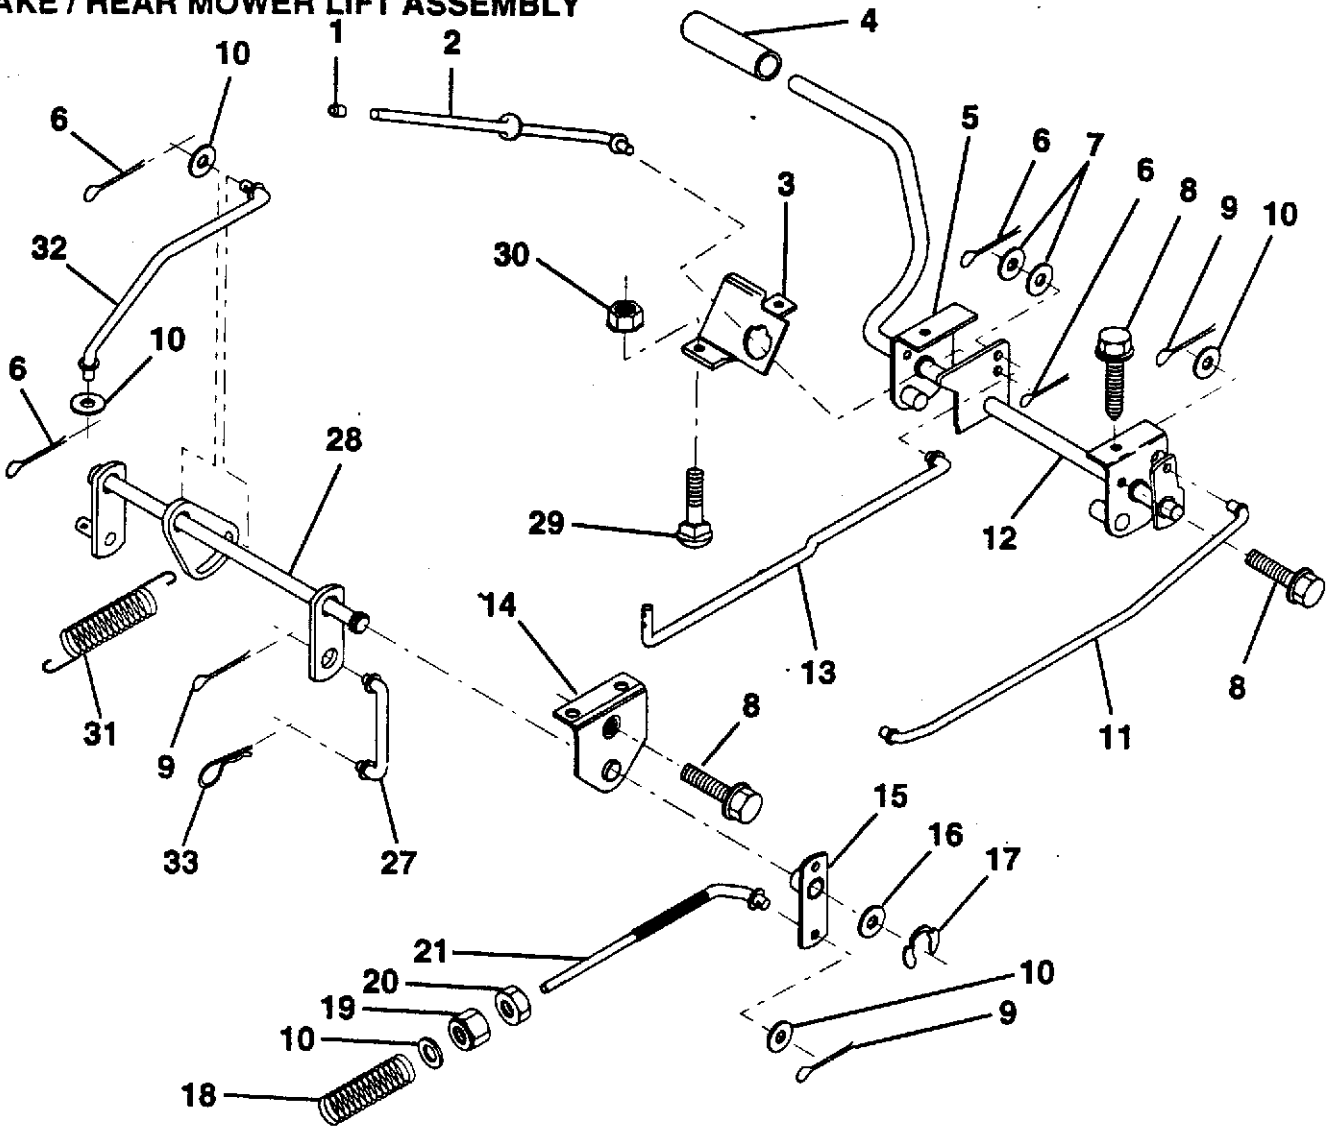

**12 HP 38" LAWN TRACTOR-MODEL NO. LR12 (HC12R38A),
PRODUCT NO. 954 00 07-62**

BRAKE / REAR MOWER LIFT ASSEMBLY

KEY NO.	PART NO.	DESCRIPTION	KEY NO.	PART NO.	DESCRIPTION
1	532071673	Cap, Plunger	15	532123641	Assembly, Brake, Pivot, Arm
2	532123436	Rod, Parking Brake	16	819251816	Washer 25/32 x 1-1/8 x 16 Gauge
3	532123437	Bracket, Parking Brake	17	812000034	Ring, Klip
4	532124827	Cover, Pedal	18	532106888	Spring, Brake Rod
5	532132205	Bracket, Clutch/Brake Pedal, L.H.	19	873350600	Nut, Hex, Jam 3/8-16 UNC
6	876020312	Pin, Cotter 3/32 x 3/4	20	873800600	Locknut, Hex, w/Wsh Ins 3/8-16 UNC
7	819131016	Washer 13/32 x 5/8 x 16 Gauge	21	532131460	Rod, Brake, Rear
8	817490508	Screw, Hex Head, Thd., Roll. 5/16-18 x 1/2	27	532136780	Link, Lift, Rear
9	876020412	Pin, Cotter 1/8 x 3/4	28	532140777	Assembly, Rear Mower Lift
10	819131316	Washer 13/32 x 13/16 x 16 Gauge	29	872110506	Bolt, Carriage 5/16-18 UNC x 3/4
11	532123543	Rod, Brake, Front	30	873510500	Nut, Hex, Keps 5/16-16 UNC
12	532139934	Assembly, Clutch/Brake Pedal	31	532133095	Spring, Counterbalance
13	532123394	Rod, Clutch	32	532133721	Link, Lift Lever
14	532121978	Bracket, Lift Shaft	33	532124670	Retainer Spring

NOTE: All component dimensions given in U.S. inches
1 inch = 25.4 mm

HARDWARE SHOWN LARGER FOR EASIER IDENTIFICATION