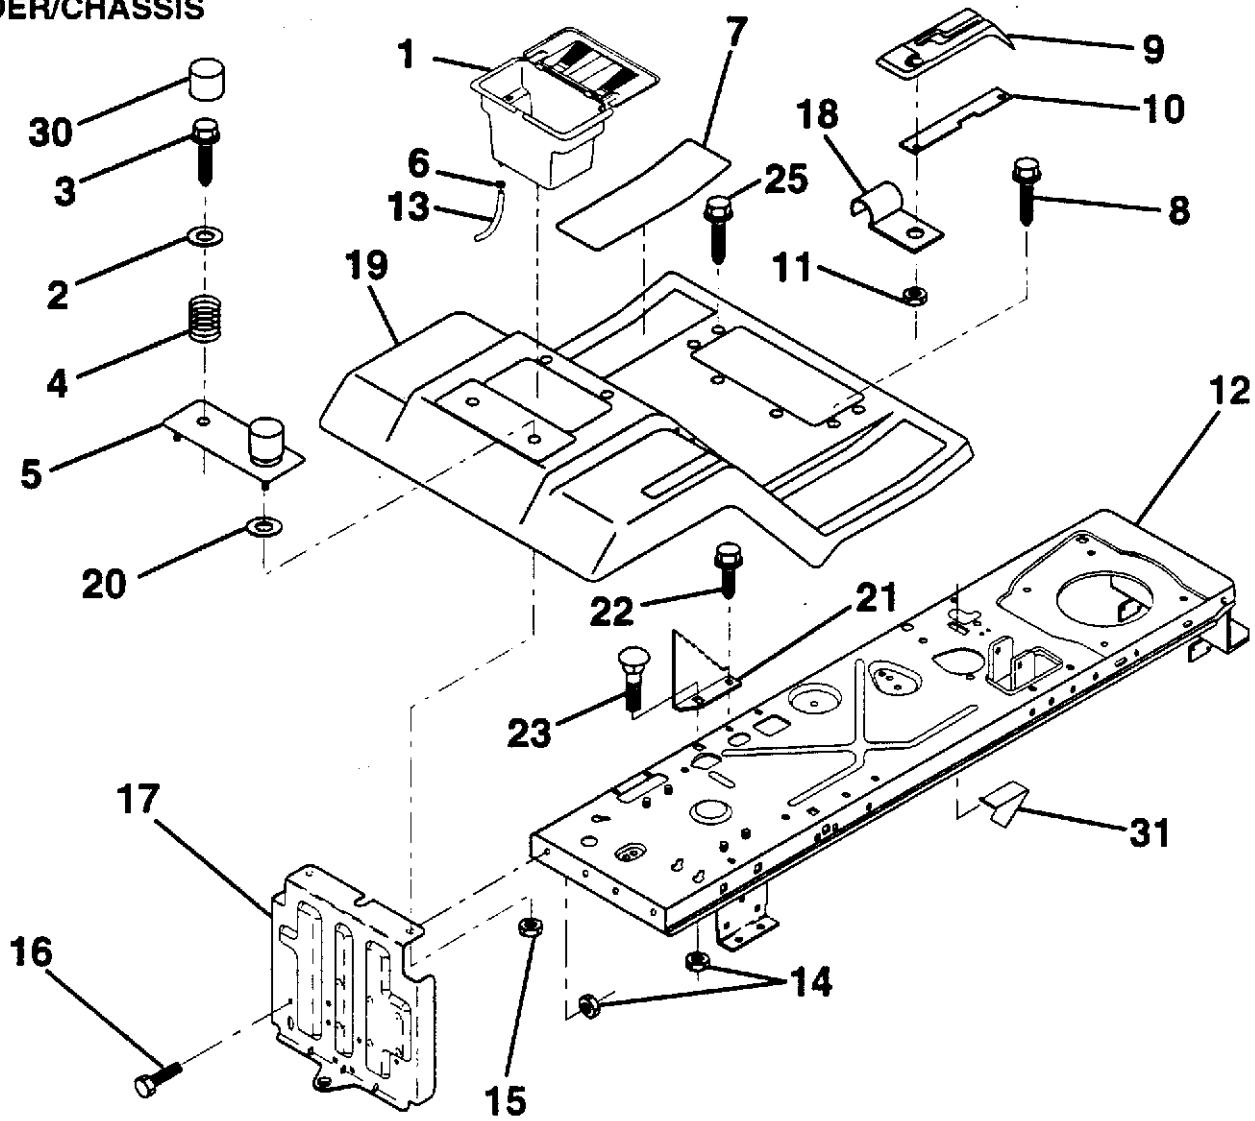

REPAIR PARTS

**12 HP 38" LAWN TRACTOR-MODEL NO. LR12 (HC12R38A),
PRODUCT NO. 954 00 07-62**

FENDER/CHASSIS

KEY NO.	PART NO.	DESCRIPTION	KEY NO.	PART NO.	DESCRIPTION
1	532129965	Case Asm. Battery	15	873510400	Nut Keps Hex 1/4-20
2	819132012	Washer 13/32 x 1-1/4 x 12 Ga.	16	874760512	Bolt Hex Hd. 5/16-18 x 3/4
3	817490612	Screw Thdrol. 3/8-16 x 3/4	17	532127880	Drawbar Asm.
4	532124181	Spring seat	18	532126470	Clip Insulated
5	532125142	Plate Asm. Pnt Battery Fender	19	532141366	Fend/Foot Asm. Pnt Shf. Fnd.
6	532109596	Clamp Hose Olive	20	819091413	Washer 9/32 x 7/8 x 13 Ga.
7	532126700	Pad Footrest Rubber Deluxe	21	532140297	Bracket Stop Depth
8	817490512	Screw Thdrol. 5/16-18 x 3/4	22	817490508	Screw Thdrol 5/16-18 x 1/2
9	532126995	Console Shf. 6sp W/lgn.	23	872110506	Bolt Rdhdsqnk. 5/16-18 x 3/4
10	532139783	Plate Lock Shift	25	817490516	Scr-Hex Wsh Rol 5/16-18 x 1
11	532124346	Nut Self Thd. Wsh-Hd 1/4	30	532124238	Cap Spring Seat
12	532140784	Chassis Asm. Weldment	31	532141736	Switch Actuator
13	532109238	Tube Plastic			
14	873800500	Nut Crownlock 5/16-18			

NOTE: All component dimensions given in U.S. inches
1 inch = 25.4 mm

HARDWARE SHOWN LARGER FOR EASIER IDENTIFICATION