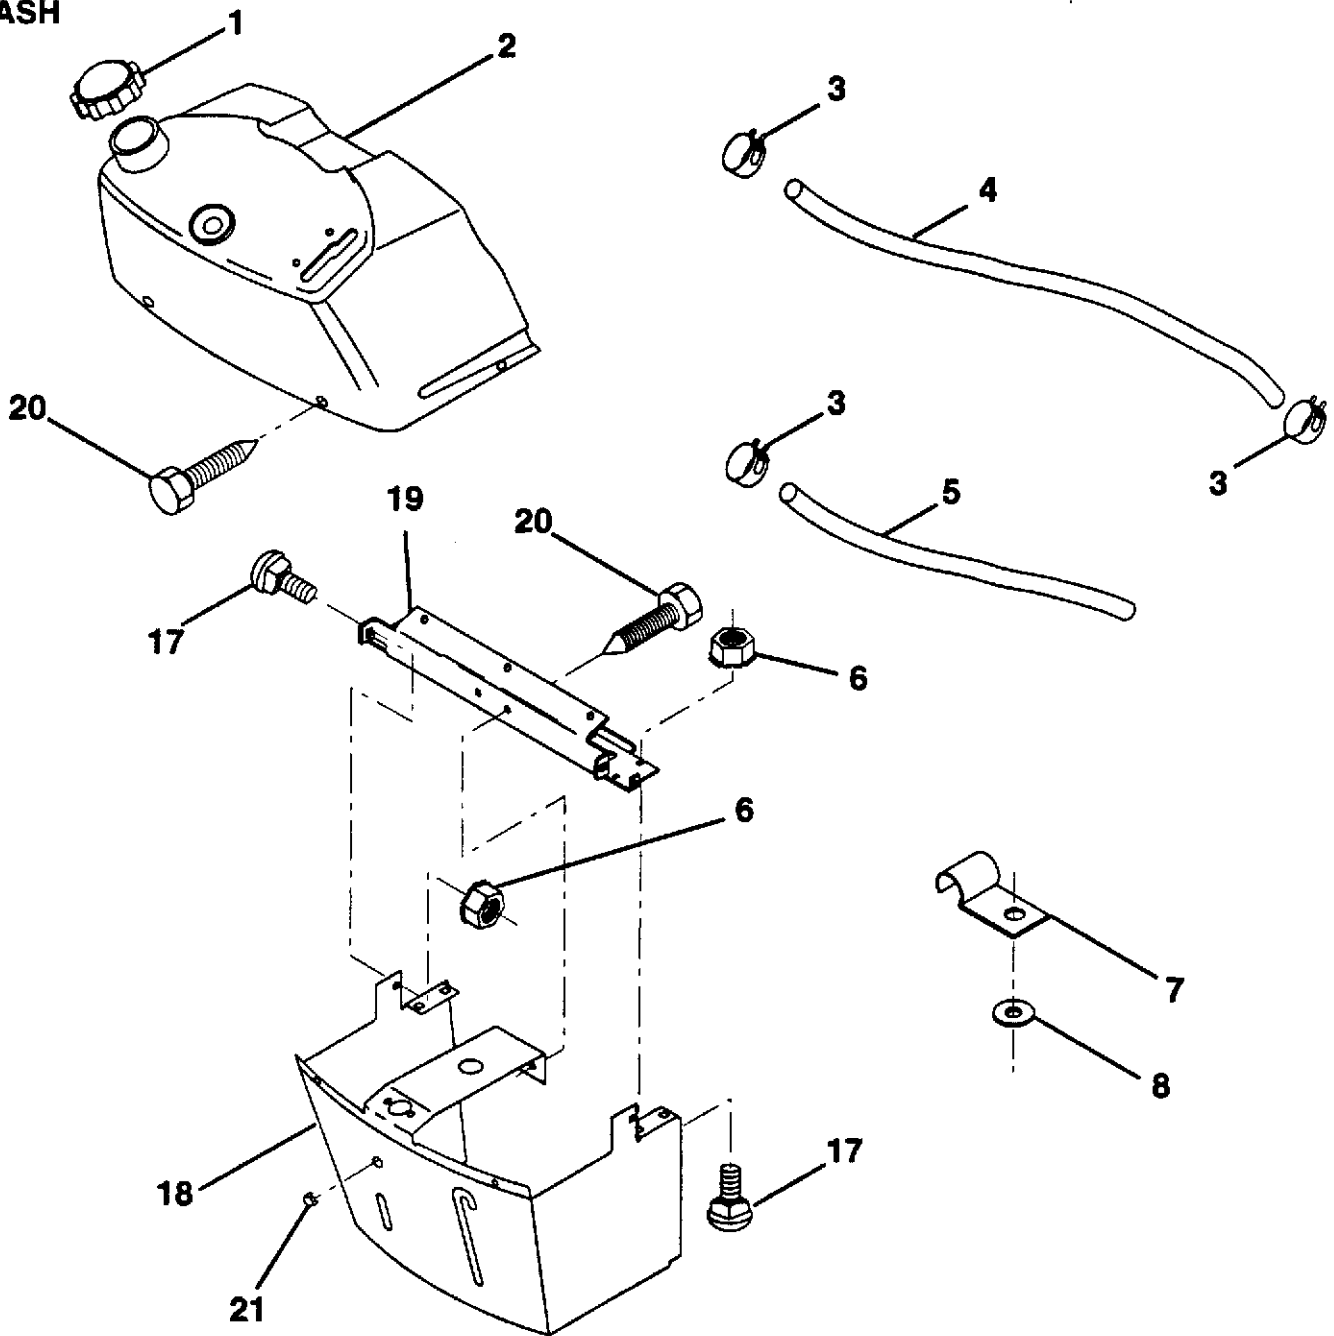

SEAT

KEY NO.	PART NO.	DESCRIPTION
1	872050411	Bolt, Carriage 1/4-20 x 1-3/8
2	532134647	Seat
4	873800500	Nut, Hex, Crownlock 5/16-18
5	532139888	Bolt, Shoulder 5/16-18 UNC
6	532140407	Clip, Insulated
8	874760612	Bolt, Hex, Fin. 3/8-16 UNC x 3/4
9	532140551	Bracket, Pivot, Seat
11	819133210	Washer 12/32 x 2 x 10 Gauge
12	873800600	Nut, Hex, Crownlock 3/8-16 UNC
13	532120068	Knob, Seat

KEY NO.	PART NO.	DESCRIPTION
15	819171912	Washer 17/32 x 1-3/16 x 12 Gauge
16	532127018	Bolt, Shoulder
18	532123976	Nut, Hex, Large, Flange Lock
19	532121248	Bushing, Snap
20	532121250	Spring, Compression
21	532134300	Spacer, Split, Large .28 Id. x .96
22	532121246	Bracket, Switch Mounting
23	532140552	Pan, Seat

DASH

KEY NO.	PART NO.	DESCRIPTION
1	532132735	Cap, Fuel Tank
2	532138392	Assembly, Dash & Fuel Tank
3	532123487	Clamp, Hose
4	532008544	Line, Fuel
5	532008548	Line, Fuel
6	873510400	Nut, Hex, Keps 1/4-20
7	532124996	Clip, Fuel Line
8	819091216	Washer 9/32 x 3/4 x 16 Gauge

KEY NO.	PART NO.	DESCRIPTION
17	872110404	Bolt, Carriage 1/4-20 x 1/2 Grade 5
18	532131886	Support Assembly, Dash
19	532134744	Brace, Cross
20	817060408	Screw, Self-Tapping 1/4-20 x 1/2
21	532134014	Plug, Dome, Black