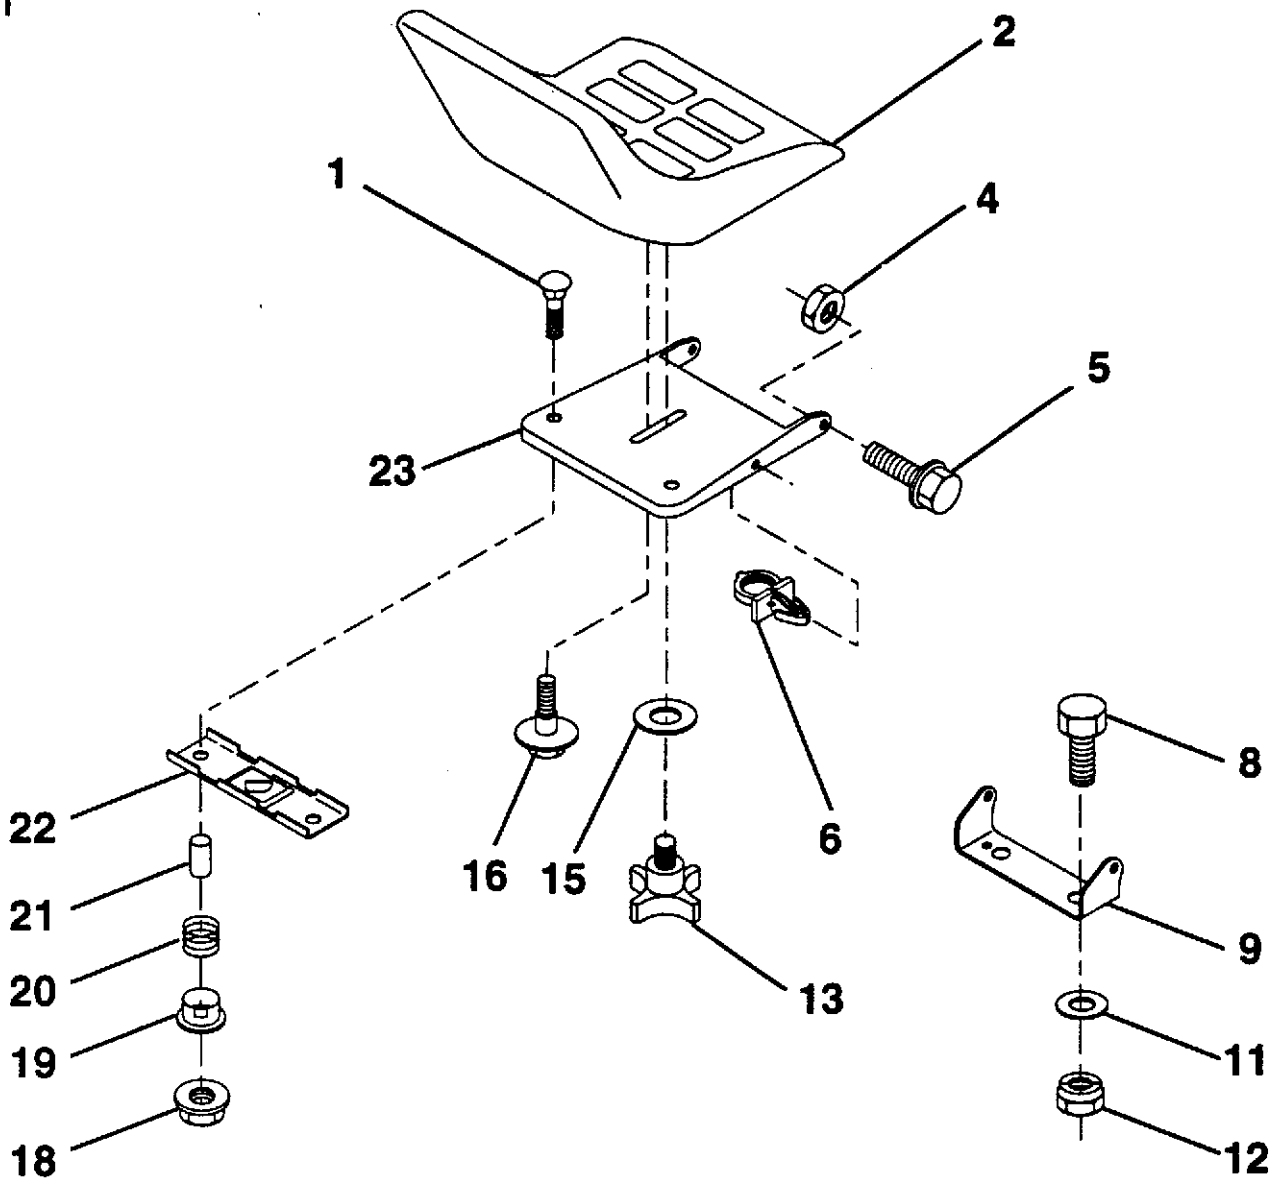

NOTE: All component dimensions given in U.S. inches
1 inch = 25.4 mm

HARDWARE SHOWN LARGER FOR EASIER IDENTIFICATION

REPAIR PARTS

12 HP 38" LAWN TRACTOR-MODEL NO. LR12 (HC12R38A),

PRODUCT NO. 954 00 07-62

SEAT

KEY NO.	PART NO.	DESCRIPTION
1	872050411	Bolt, Carriage 1/4-20 x 1-3/8
2	532134647	Seat
4	873800500	Nut, Hex, Crownlock 5/16-18
5	532139888	Bolt, Shoulder 5/16-18 UNC
6	532140407	Clip, Insulated
8	874760612	Bolt, Hex, Fin. 3/8-16 UNC x 3/4
9	532140551	Bracket, Pivot, Seat
11	819133210	Washer 12/32 x 2 x 10 Gauge
12	873800600	Nut, Hex, Crownlock 3/8-16 UNC
13	532120068	Knob, Seat

KEY NO.	PART NO.	DESCRIPTION
15	819171912	Washer 17/32 x 1-3/16 x 12 Gauge
16	532127018	Bolt, Shoulder
18	532123976	Nut, Hex, Large, Flange Lock
19	532121248	Bushing, Snap
20	532121250	Spring, Compression
21	532134300	Spacer, Split, Large .28 Id. x .96
22	532121246	Bracket, Switch Mounting
23	532140552	Pan, Seat