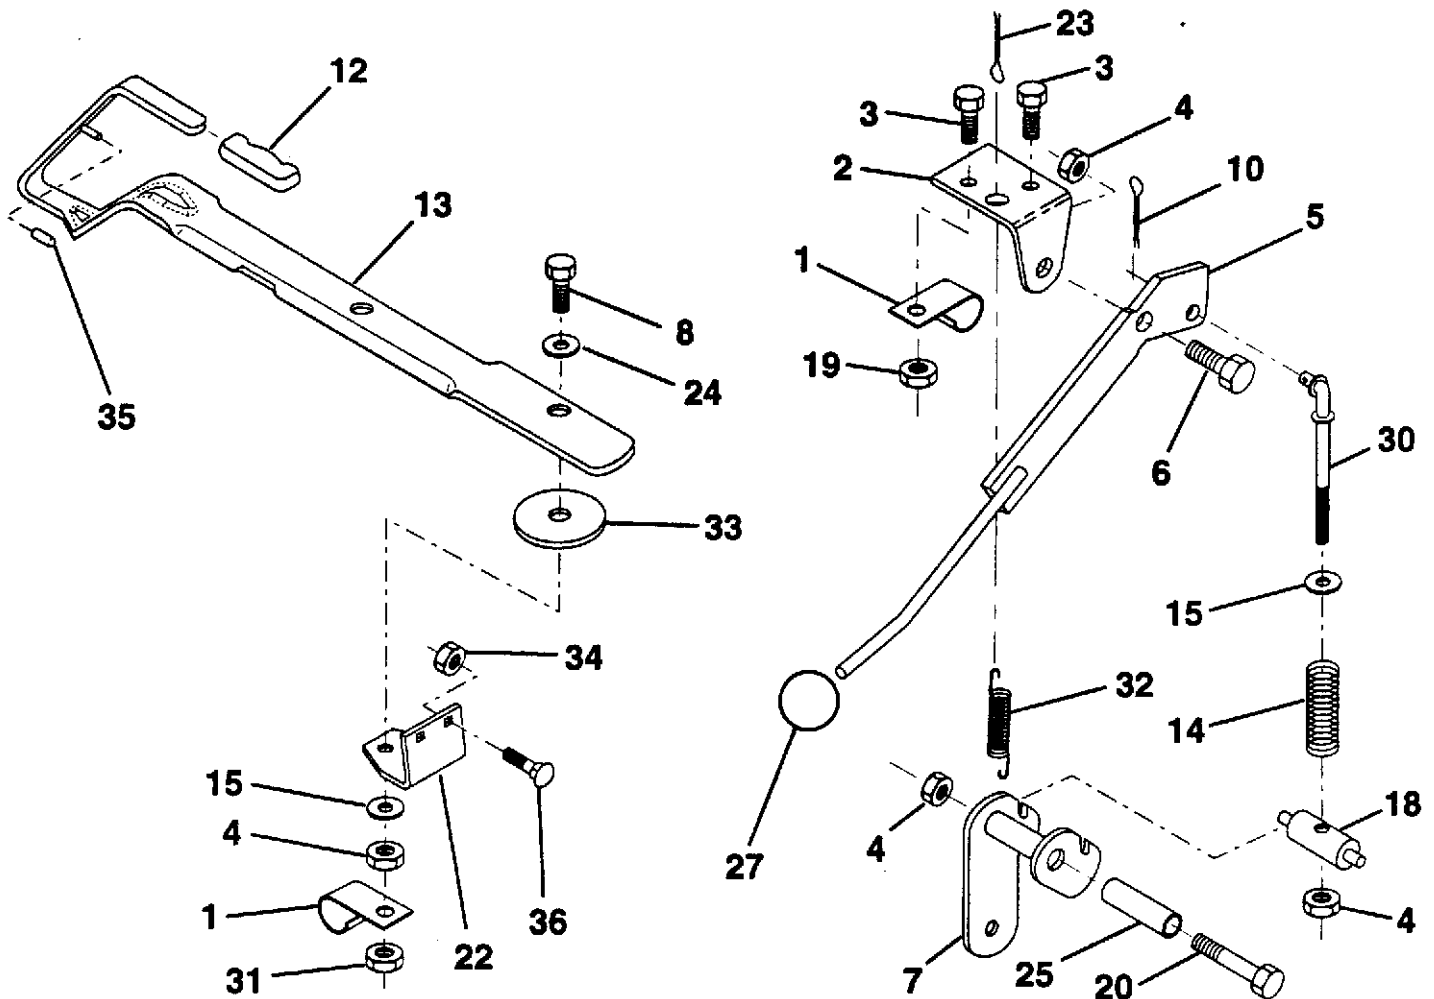

MOWER LIFT LEVER

KEY NO.	PART NO.	DESCRIPTION
1	532126470	Clip, Insulated
2	532122018	Bracket, Mower Clutch
3	874780408	Bolt, Hex Head, Fin. 1/4-20 UNC x 1/2 Grade 5
4	873800600	Nut, Crownlock 3/8-16 UNC
5	532132552	Assembly, Clutch Lever
6	532106451	Bolt, Shoulder
7	532141435	Assembly, Mower Clutch Arm
8	874930624	Bolt, Hex Head 3/8-16 UNC x 1-1/2
10	876020412	Pin, Cotter 1/8 x 3/4
12	532122027	Handle, Lift Lever
13	532136658	Assembly, Lift Handle
14	532133939	Spring, Compression
15	819131616	Washer 13/32 x 1 x 11 Gauge
18	532135107	Trunnion, Threaded 3/8-16
19	873680400	Nut, Crownlock 1/4-20

KEY NO.	PART NO.	DESCRIPTION
20	874760644	Bolt, Hex Head, Fin. 3/8-16 UNC x 2-3/4
22	532132561	Bracket, Lift Lever
23	876020312	Pin, Cotter 3/32 x 3/4
24	532007672	Washer 25/64 x 1-1/4 x 12 Gauge
25	532121933	Tube, Spacer
27	532121466	Knob
30	532135039	Rod, Tension, Clutch
31	873930600	Nut, Centerlock
32	532133435	Spring, Extension, Return
33	532062333	Washer .390 x 1.437 x .074
34	873800500	Nut, Crownlock 5/16-18
35	532133603	Cap, Vinyl, Red
36	872140506	Bolt, Carriage 5/16-18 x 3/4