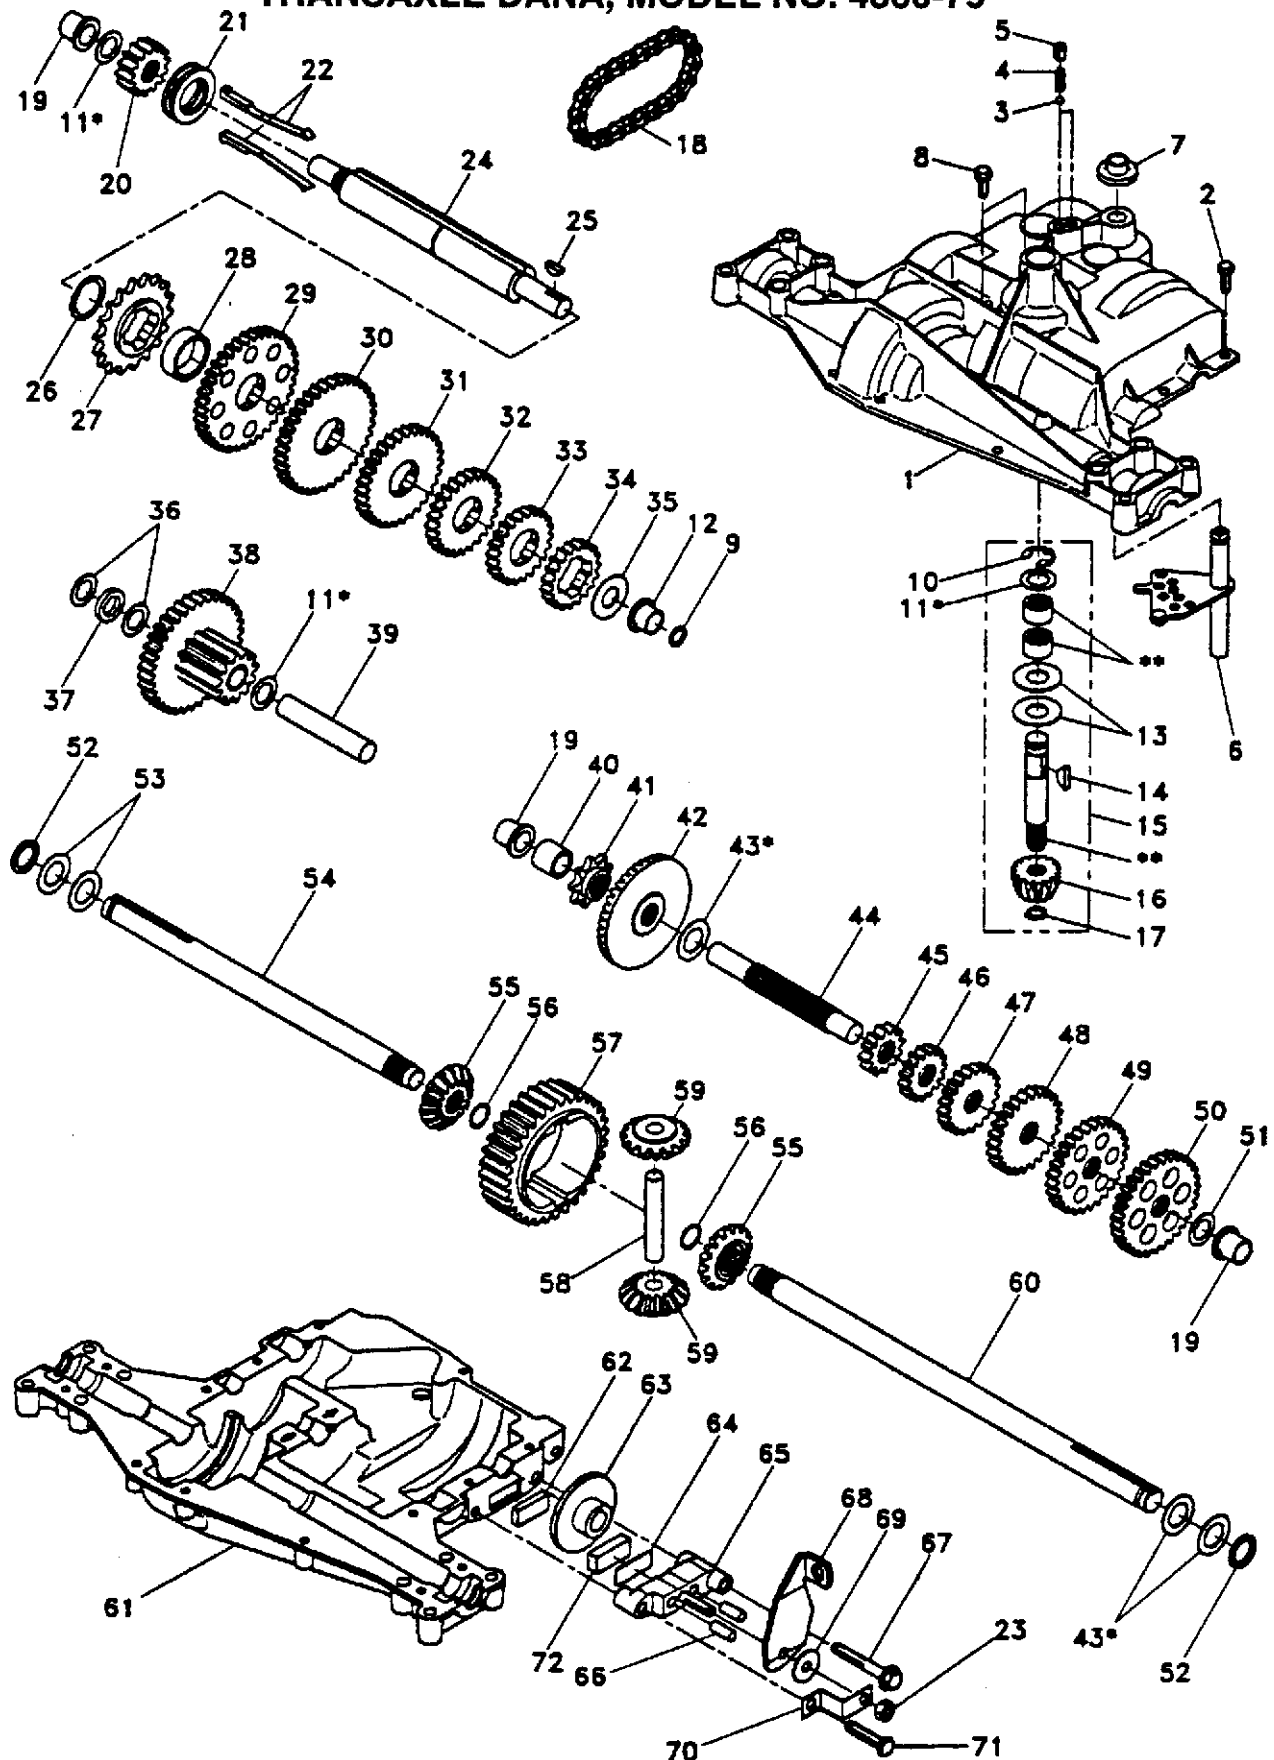

REPAIR PARTS

**12 HP 38" LAWN TRACTOR-MODEL NO. LR12 (HC12R38A),
PRODUCT NO. 954 00 07-62**

MOWER DECK

KEY NO.	PART NO.	DESCRIPTION	KEY NO.	PART NO.	DESCRIPTION
1	532142830	Mower Deck Assembly	40	532129206	Pulley, Mandrel
2	873800500	Nut, Lock Hx w/Ins 5/16-18	41	532137266	Nut, Flangelock 9/16
3	872140506	Bolt, Carriage 5/16-18 x 3/4	42	532121316	Pulley, Flat Idler
4	532125074	Runner, L.H.	43	532122052	Spacer, Retainer
5	532110485	Bearing	44	819131612	Washer 13/32 x 1 x 12 Gauge
6	532128774	Housing, Mandrel	45	873800600	Nut, Lock Hex w/Wsh 3/8-16
7	532129895	Bearing	46	532126520	Belt
8	532137645	Shaft and Bearing Assembly, Mandrel (Includes Key Number 7)	47	532133502	Spacer, Idler Arm
9	532134148	Blade	48	532133503	Stiffener, Idler Arm
10	532140296	Washer, Hardened	49	532133551	Rod, Pivot
11	810030600	Washer, Lock 3/8	50	532131289	Rod, Brake, L.H.
12	532850857	Bolt, Hex 3/8-24 x 1-1/4 Grade 8	51	532130840	Brake Assembly
13	532140329	Stripper, Mower, Vented	52	817490512	Screw, Hex Washer Head, Thd., Roll. 5/16-18 x 3/4
14	532106736	Shield, Deflector	53	532131288	Rod, Brake, R.H.
15	532106735	Rod, Hinge	54	872110614	Bolt, Carriage 3/8-16 x 1-3/4 Grade 5
16	532137607	Bracket Assembly, Deflector	55	532124961	Spring, Retainer
17	532110452	Pushnut	56	532136782	Adjustment Plate, Rear Link, L.H.
18	532123713	Spring, Deflector	57	872140608	Bolt, Carriage 3/8-16 x 1
19	819111016	Washer 11/32 x 5/8 x 16 Gauge	58	819131212	Washer 13/32 x 3/4 x 12 Gauge
20	532105304	Cap, Sleeve	59	873800500	Locknut, Hex, with Washer Insert 5/16-18
21	532128772	Runner, R.H.	60	819111112	Washer 11/32 x 11/16 x 12 Gauge
22	819111216	Washer 11/32 x 3/4 x 16 Gauge	62	532124660	Retainer Spring
23	817580520	Bolt 5/16-18 x 1.25	63	532124788	Retainer Spring
24	532124670	Retainer, Spring	64	873930600	Nut, Centerlock 3/8 - 16
25	874600636	Bolt, Hex 3/8-16 x 2-1/4	65	819132016	Washer 13/32 x 1-1/4 x 16 Ga.
26	819131612	Washer 13/32 x 1 x 12 Gauge	66	810040600	Washer Lock 3/8
27	532139756	Link Assembly, Front	67	532135651	Nut Wing
28	872140608	Bolt RDHD SQNK 3/8 - 16 x 1	68	532132803	Cover Asm Mulching
29	532139757	Plate Slide Link	69	874930620	Bolt 3/8 - 16 x 1-1/4
30	873800600	Nut, Lock Hex w/washer 3/8 - 16	70	819162016	Washer 1/2 x 1-1/4 x 16 Ga.
31	532140915	Clutch Rod, Primary	71	819131610	Washer Flat 13/32 x 1 x 10 Ga.
32	873350600	Nut, Hex, Jam 3/8-16	72	532133943	Washer Hardened
33	532132559	Arm, Suspension, Rear	--	532130794	Mandrel Assembly (Includes Key Numbers 5-8, 10-12, 39 and 41)
34	532133604	Trunnion 3/8-16	--	532142836	Mower Deck, Complete (Std. Deck Order Mulcher Plate Components Separately Key Nos. 64-69)
35	532132554	Clutch Rod, Secondary			
36	819131316	Washer 13/32 x 13/16 x 16 Gauge			
37	876020312	Pin, Cotter 3/32 x 3/4			
38	532133840	Idler Arm			
39	532129963	Washer .150 Thick			

NOTE: All component dimensions given in U.S. inches
1 inch = 25.4 mm

HARDWARE SHOWN LARGER FOR EASIER IDENTIFICATION

**12 HP 38" LAWN TRACTOR-MODEL NO. LR12 (HC12R38A),
PRODUCT NO. 954 00 07-62**

TRANSAXLE DANA, MODEL NO. 4360-79