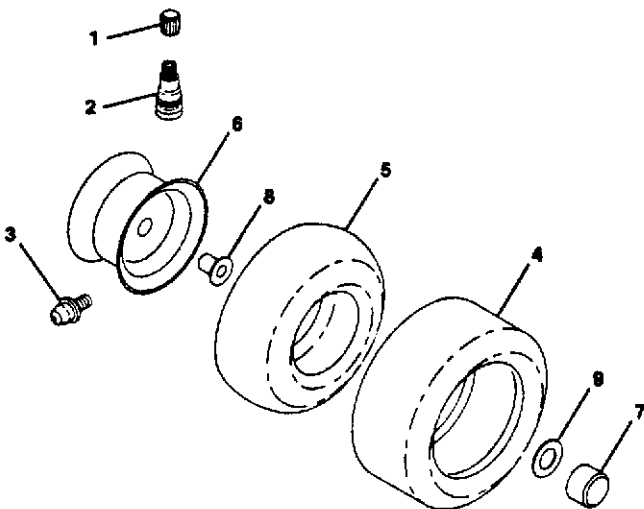

WHEELS & TIRES

KEY NO.	PART NO.	DESCRIPTION
1	532059192	Cap, Valve Stem
2	532065139	Stem, Valve
3	532124957	Fitting, Grease (Front Wheels Only)
4	532137422	Tire, Front
	532132703	Tire, Rear
5	532059904	Tube, Front Tire
	(Optional - Service Item Only)	
	532008134	Tube, Rear Tire
	(Optional - Service Item Only)	
6	532140298	Rim, Front
	532140453	Rim, Rear
7	532104757	Cap, Hub Axle
8	532124959	Bearing Flange
9	532121748	Washer 25/32 x 1-5/8 x 16 Gauge

NOTE: All component dimensions given in U.S. inches
1 inch = 25.4 mm