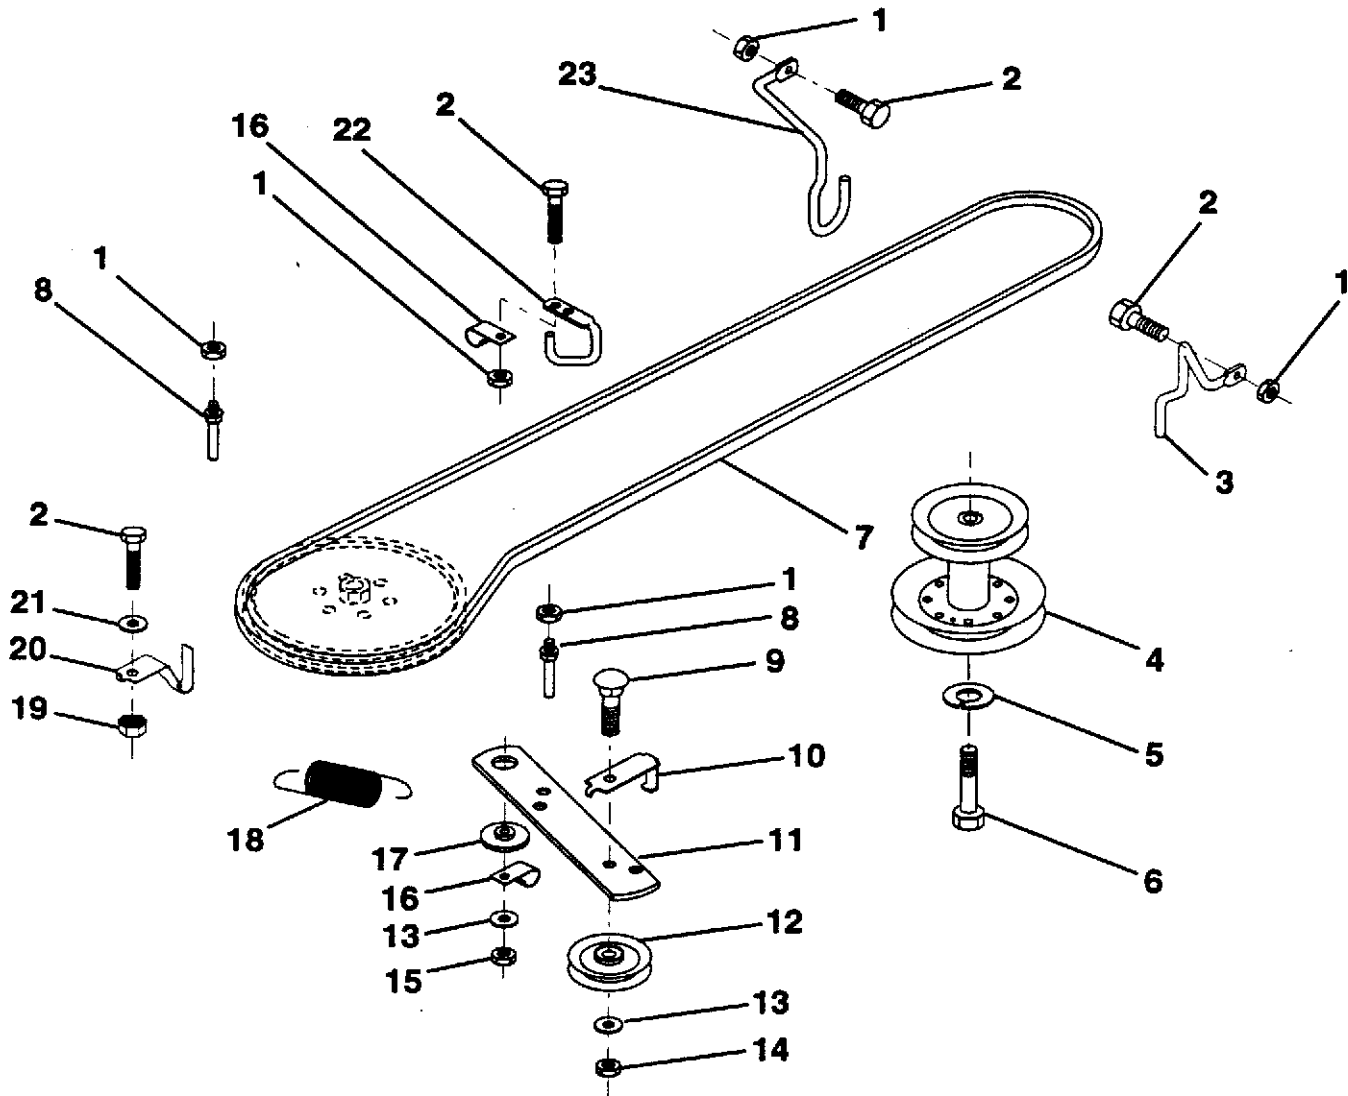

REPAIR PARTS

**12 HP 38" LAWN TRACTOR-MODEL NO. LR12 (HC12R38A),
PRODUCT NO. 954 00 07-62**

GROUND DRIVE

KEY NO.	PART NO.	DESCRIPTION	KEY NO.	PART NO.	DESCRIPTION
1	873800500	Nut, Crownlock 5/16-18	14	873930600	Nut, Hex, Centerlock 3/8-16 UNC
2	874760512	Bolt, Hex Head 5/16-18 UNC x 3/4	15	873800600	Nut, Hex, Crownlock 3/8-16 UNC
3	532141341	Keeper, Mower Drive, R.H.	16	532126472	Clip Insulated
4	532138029	Pulley, Engine	17	532122052	Spacer, Retainer
5	810040700	Washer, Lock 7/16	18	532131459	Spring, Extension
6	871170744	Bolt, Hex Hd. 7/16-20 UNF Grade 5	19	873510500	Nut, Hex, Keps 5/16-18 UNC
7	532124525	Traction, V-Belt Drive	20	532139919	Keeper, T/A, Ground Drive Belt
8	532123405	Keeper, T/A, Ground Drive Belt	21	819111016	Washer 11/32 x 5/8 x 16 Gauge
9	872140612	Bolt, Carriage 3/8-16 UNC x 1-1/2	22	532123404	Keeper, Frame Ground Drive Belt
10	532123396	Keeper, Ground Drive Belt Idler	23	532142240	Keeper, Belt LH
11	532123395	Arm, Ground Drive Clutch			
12	532123674	Idler, Flat			
13	819131316	Washer 13/32 x 13/16 x 16 Gauge			

NOTE: All component dimensions given in U.S. inches
1 inch = 25.4 mm

HARDWARE SHOWN LARGER FOR EASIER IDENTIFICATION