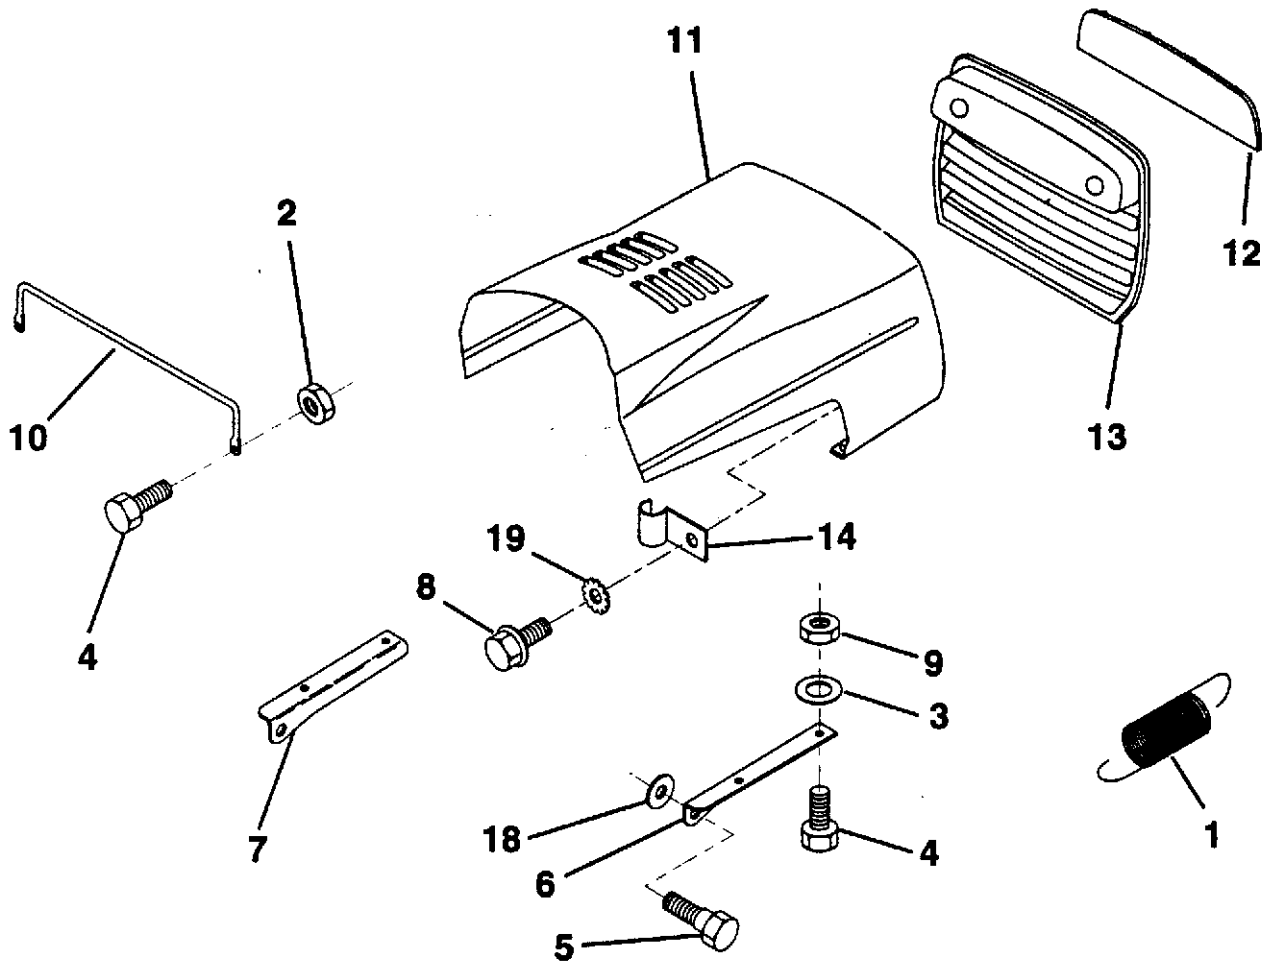

REPAIR PARTS

**12 HP 38" LAWN TRACTOR-MODEL NO. LR12 (HC12R38A),
PRODUCT NO. 954 00 07-62**

ELECTRICAL

KEY NO.	PART NO.	DESCRIPTION
1	873510400	Nut, Hex, Keps 1/4-20
2	532108423	Assembly, Cable
3	532133909	Battery
5	532108236	Bracket, Switch
6	532104445	Switch, Interlock, 2 Terminal
7	532109553	Switch, Interlock, 4 Terminal
8	817021008	Screw, Hex Head, Self-Tapping #10-24 x 1/2
9	532140401	Key, Molded
10	532140399	Cover, Ignition Key
11	532140400	Nut, Ignition
12	532140399	Switch, Ignition
15	532121305	Switch, Plunger
17	532108824	Fuse
18	532128353	Assembly, Cable
19	532143132	Harness, Ignition
20	873350400	Nut, Hex, Jam 1/4-20
21	810090400	Washer, Lock 1/4
22	874780408	Bolt, Hex, Fin. 1/4-20 UNC x 1/2 Grade 5
24	532131563	Cover, Terminal
25	532138406	Solenoid
26	874760412	Bolt, Hex Head 1/4-20 UNC x 3/4
27	819091016	Washer 9/32 x 5/8 x 16 Gauge
28	810040400	Washer, Lock 1/4
29	532121264	Cap, Battery
30	873220400	Nut, Hex, Fin. 1/4-20 UNC
31	532004152	Bulb, Light
32	532131078	Harness, Headlight
33	532110712	Switch, Light
35	811050500	Washer, Lock, External Tooth 5/16
36	811150400	Washer, Lock, Internal Tooth 1/4
38	532140660	Harness Adapter
39	532141735	Bracket, Switch Clutch
55	817490508	Screw, Thdrol 5/16-28 x 1/2
70	532140413	Harness Engine

HOOD

KEY NO.	PART NO.	DESCRIPTION
1	532124657	Spring, Ext
2	873510400	Nut, Keps
3	819091416	Washer 9/32 x 7/8 x 16 Ga
4	874780412	Bolt, Fin Hex 1/4-20 x .75
5	532126675	Bolt, Shoulder 5/16-18 Thd Fmr
6	532122549	Bracket Hood RH
7	532122548	Bracket Hood LH
8	817521312	Screw, Sltd Hex Hd w/PI Washer
9	873800400	Nut, Lock w/Insert 1/4-20

KEY NO.	PART NO.	DESCRIPTION
10	532123693	Brace, Hood
11	532140463	Hood
12	532122035	Lens, Headlight Bar
13	532127029	Grille
14	532124996	Clip, Line Fuel
18	819111116	Washer 11/32 x 11/16 x 16 Ga
19	811030400	Washer Lock 1/4 Ext/Int Tooth