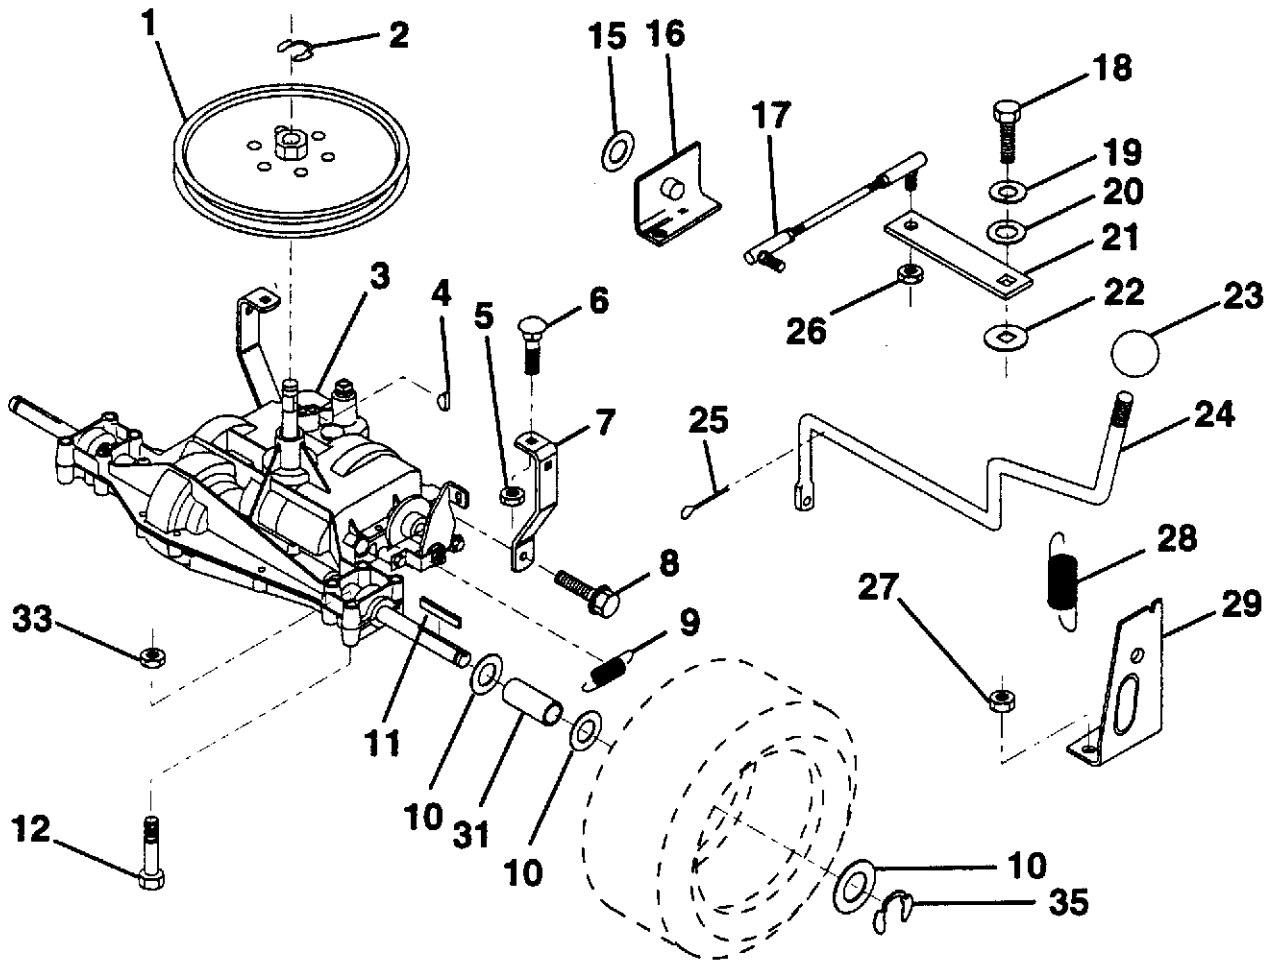

REPAIR PARTS

**12 HP 38" LAWN TRACTOR-MODEL NO. LR12 (HC12R38A),
PRODUCT NO. 954 00 07-62**

TRANSAXLE

KEY NO.	PART NO.	DESCRIPTION
1	532123385	Pulley
2	812000028	Ring, Retainer
3	532142603	Transaxle, Dana Model No. 4360-79
4	532125096	Key, Woodruff #9
5	873800500	Nut, Crownlock 5/16-18
6	872140506	Bolt, Carriage 5/16-18 UNC x 3/4
7	532123378	Strap, Torque
8	817490512	Screw 5/16-18 x 3/4
9	532110422	Spring, Brake
10	532121749	Washer 25/32 x 1-1/4 x 16 Gauge
11	532123583	Key, Square
12	874760644	Bolt, Hex, Fin. 3/8-16 Unc x 2-3/4
15	819171616	Washer 17/32 x 1 x 16 Gauge
16	532124600	Support Handle Shift, LH
17	532123632	Link, Shift
18	871040412	Bolt, Hex, Fin. 1/4-28 UNF x 3/4 Grade 8

KEY NO.	PART NO.	DESCRIPTION
19	810040400	Washer, Lock 1/4
20	819091210	Washer 9/32 x 3/4 x 10 Gauge
21	532123539	Arm, Shift
22	532105701	Washer, Shift Plate
23	532121247	Knob, Duckhead
24	532128215	Rod Assembly, Shift
25	876020416	Pin, Cotter 1/8 x 1
26	873810500	Locknut 5/16-24 UNF
27	873510500	Nut, Hex, Keps 5/16-18
28	532128085	Extension, Spring
29	532128084	Support Handle Shift, RH
31	532109502	Spacer Split
33	873800600	Nut Crownlock 3/8-16 Unc
34	811050500	Washer, External Tooth 5/16
35	812000001	E-Ring

NOTE: All component dimensions given in U.S. inches
1 inch = 25.4 mm

HARDWARE SHOWN LARGER FOR EASIER IDENTIFICATION