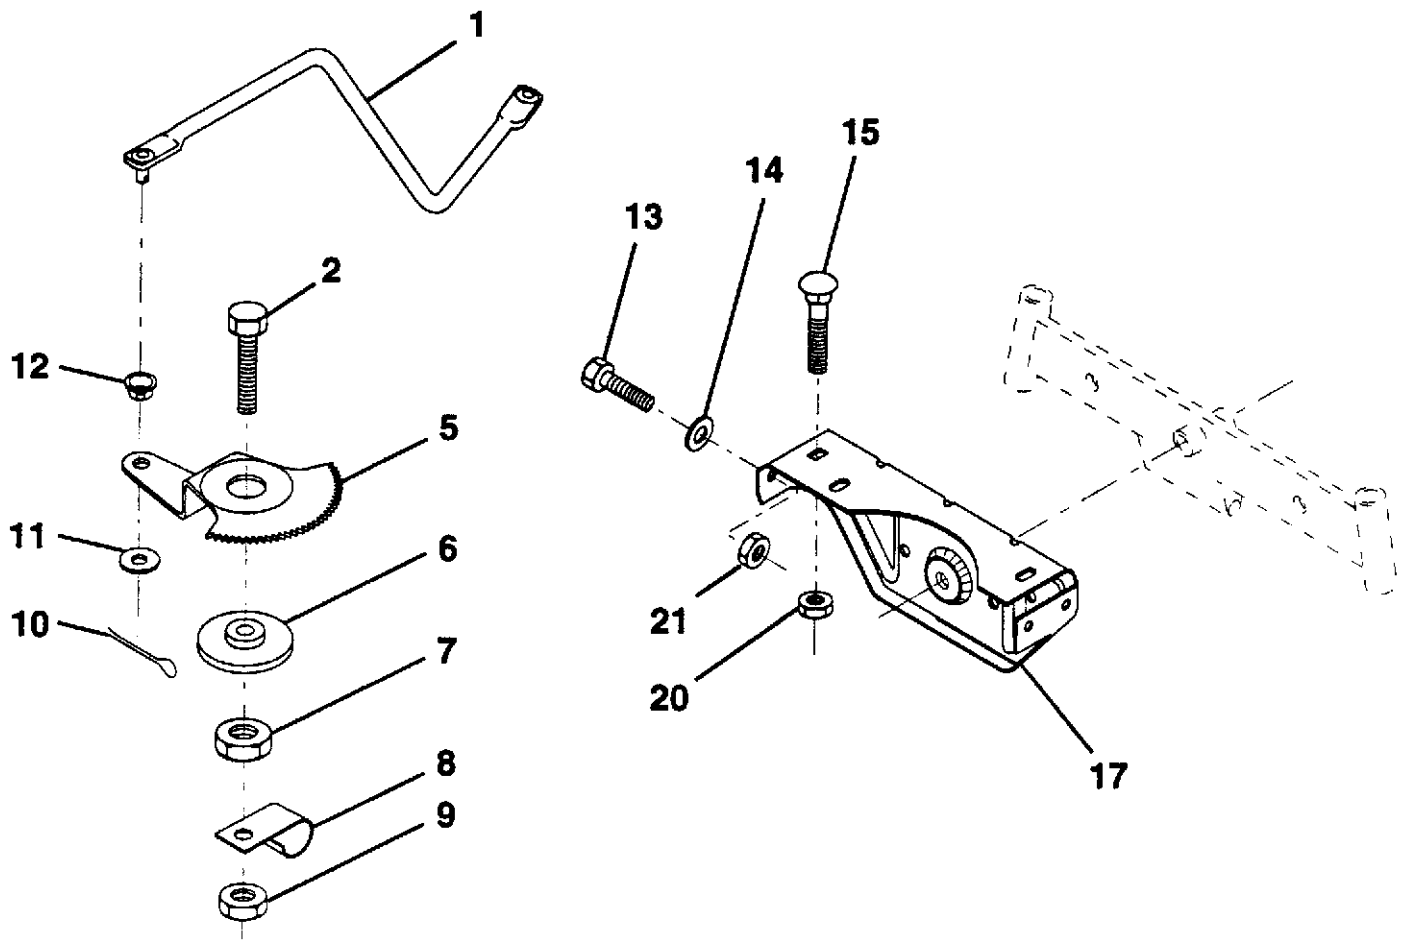

STEERING WHEEL

KEY NO.	PART NO.	DESCRIPTION
1	532124416	Insert, Steering Wheel
2	532124701	Locknut 3/8-24 UNF
3	819133808	Washer 12/32 x 2-3/8 x 8 Gauge
4	532121472	Steering Wheel
5	532121897	Sleeve, Steering
6	817431008	Screw, Hex Head #10-16 x 1/2
7	532102803	Bushing, Steering
8	532123651	Shaft, Steering

KEY NO.	PART NO.	DESCRIPTION
9	532124210	Clip, Steering
10	532123438	Bushing, Lower, Steering
11	812000045	Ring, Retaining
12	819211616	Washer 21/32 x 1 x 16 Gauge
13	532104820	Adaptor, Steering Wheel

SECTOR GEAR / AXLE SUPPORT

KEY NO.	PART NO.	DESCRIPTION
1	532132566	Link, Drag
2	874780828	Bolt, Hex, Fin. 1/2-13 x 1-3/4
5	532121926	Gear, Sector
6	532121927	Bushing
7	873030800	Nut, Heavy Hex, Top Lock 1/2-13 UNC
8	532126472	Clip, Insulated
9	873680800	Nut, Crownlock 3/8-16
10	876020412	Pin, Cotter 1/8 x 3/4
11	819131316	Washer 13/32 x 13/16 x 16 Gauge