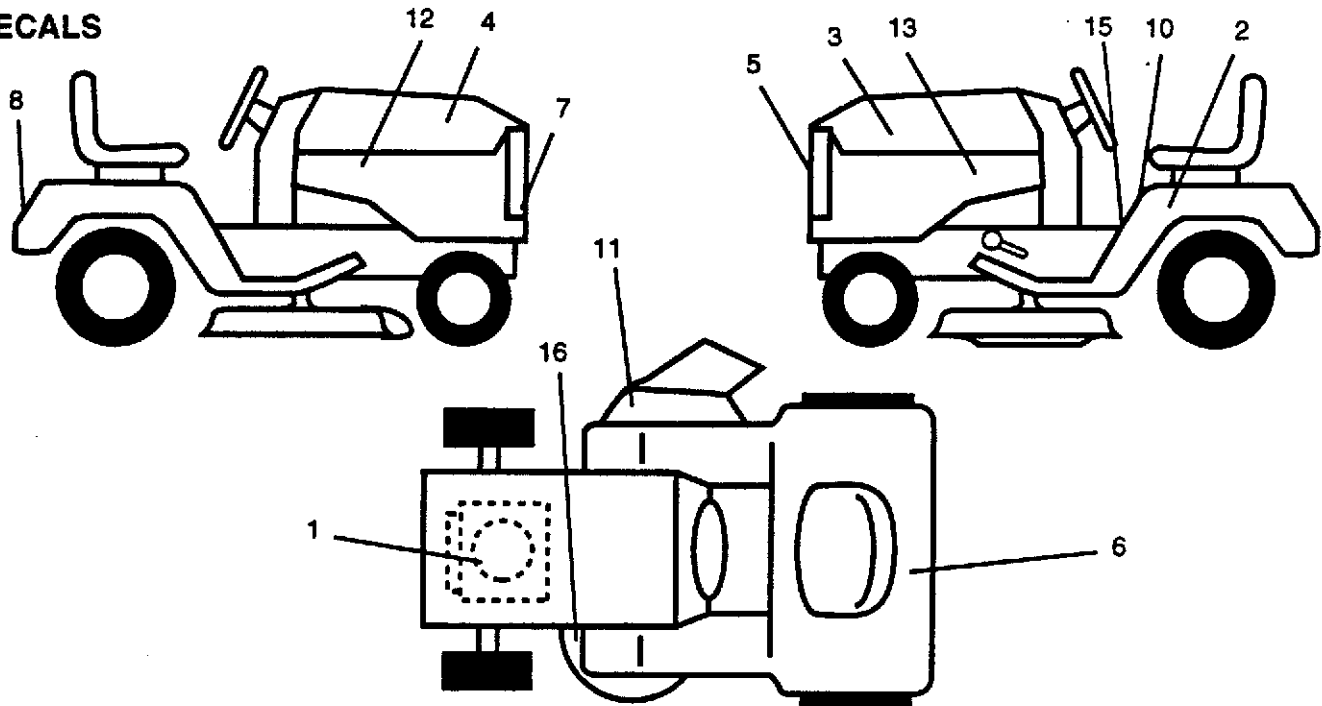

REPAIR PARTS

12 HP 38" LAWN TRACTOR-MODEL NO. LR12 (HC12R38A),

PRODUCT NO. 954 00 07-62

DECALS

KEY NO.	PART NO.	DESCRIPTION
1	532120601	Decal, Engine, HP
2	532135073	Decal, Indicator
3	532140379	Decal, Hood, L.H.
4	532140378	Decal, Hood, R.H.
5	532140386	Decal, Logo, Grill
6	532121549	Decal, Caution Battery
7	532126860	Decal, Lightbox
8	532131582	Decal, Logo, Fender
10	532133795	Decal, Fender, Caution

KEY NO.	PART NO.	DESCRIPTION
11	532137259	Decal, Warning, Multi-Language
12	532140382	Decal, Hood, Insert, R.H.
13	532140383	Decal, Hood, Insert, L.H.
15	532138269	Decal, Instruction, Operating
16	532136830	Decal, V-Belt Schematic
--	532141409	Manual, Owner's(English)
--	532142319	Manual, Owner's(French)

Available accessories not included with tractor:
-- CER 38 Grass Catcher