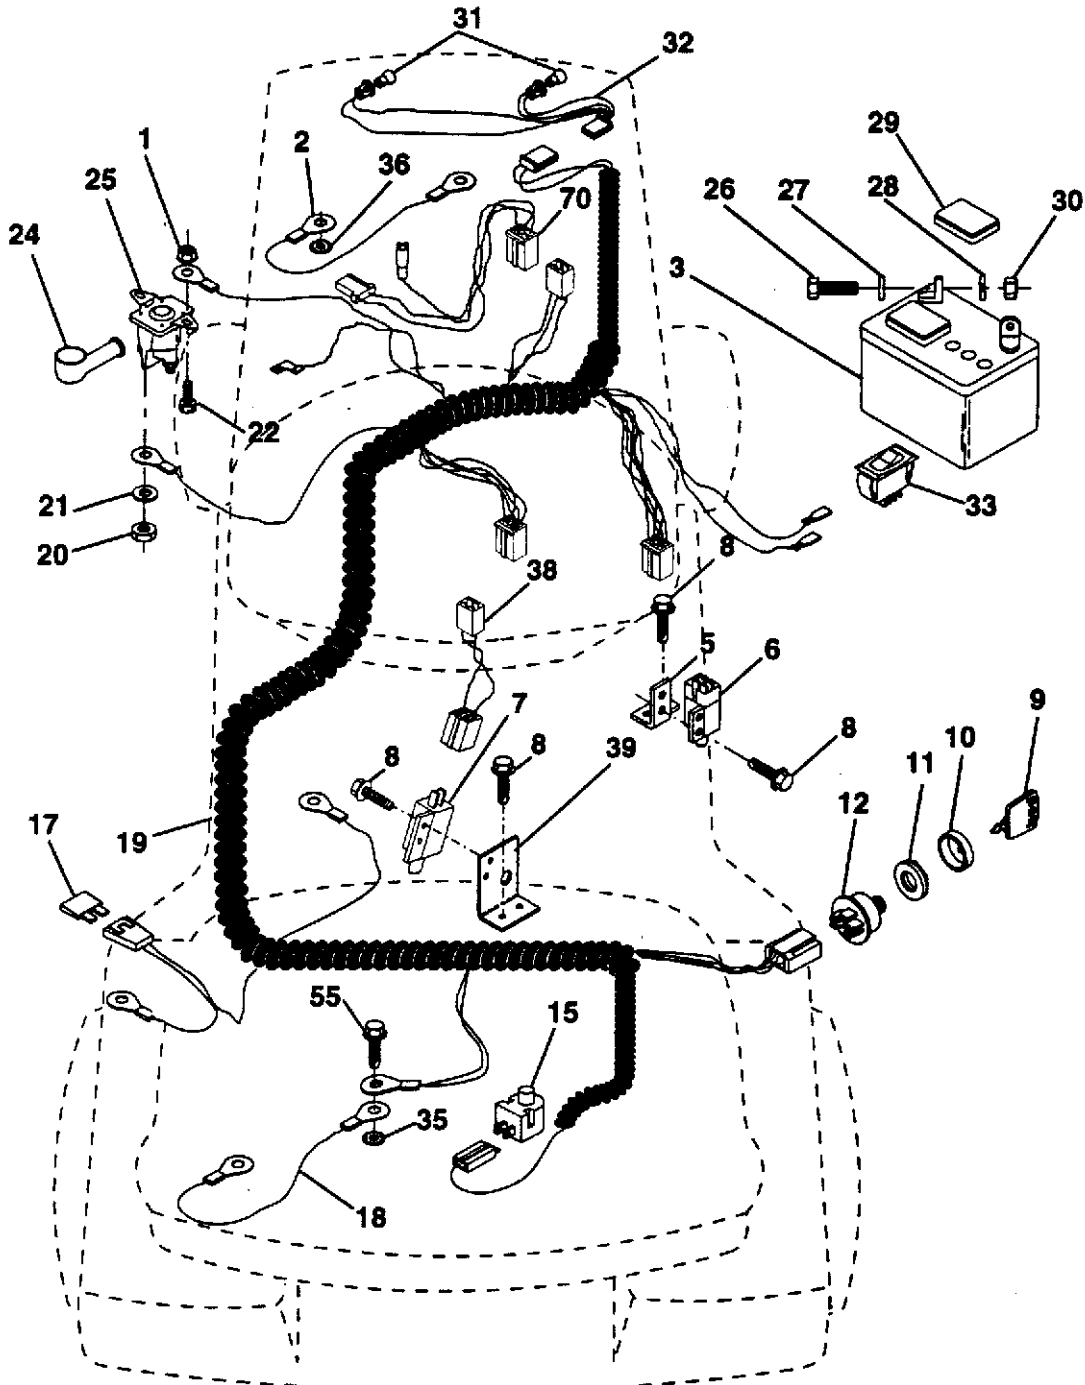

REPAIR PARTS

**12 HP 38" LAWN TRACTOR-MODEL NO. LR12 (HC12R38A),
PRODUCT NO. 954 00 07-62**

ELECTRICAL

KEY NO.	PART NO.	DESCRIPTION
1	873510400	Nut, Hex, Keps 1/4-20
2	532108423	Assembly, Cable
3	532133909	Battery
5	532108236	Bracket, Switch
6	532104445	Switch, Interlock, 2 Terminal
7	532109553	Switch, Interlock, 4 Terminal
8	817021008	Screw, Hex Head, Self-Tapping #10-24 x 1/2
9	532140401	Key, Molded
10	532140399	Cover, Ignition Key
11	532140400	Nut, Ignition
12	532140399	Switch, Ignition
15	532121305	Switch, Plunger
17	532108824	Fuse
18	532128353	Assembly, Cable
19	532143132	Harness, Ignition
20	873350400	Nut, Hex, Jam 1/4-20
21	810090400	Washer, Lock 1/4
22	874780408	Bolt, Hex, Fin. 1/4-20 UNC x 1/2 Grade 5
24	532131563	Cover, Terminal
25	532138406	Solenoid
26	874760412	Bolt, Hex Head 1/4-20 UNC x 3/4
27	819091016	Washer 9/32 x 5/8 x 16 Gauge
28	810040400	Washer, Lock 1/4
29	532121264	Cap, Battery
30	873220400	Nut, Hex, Fin. 1/4-20 UNC
31	532004152	Bulb, Light
32	532131078	Harness, Headlight
33	532110712	Switch, Light
35	811050500	Washer, Lock, External Tooth 5/16
36	811150400	Washer, Lock, Internal Tooth 1/4
38	532140660	Harness Adapter
39	532141735	Bracket, Switch Clutch
55	817490508	Screw, Thdrol 5/16-28 x 1/2
70	532140413	Harness Engine

HOOD

KEY NO.	PART NO.	DESCRIPTION
1	532124657	Spring, Ext
2	873510400	Nut, Keps
3	819091416	Washer 9/32 x 7/8 x 16 Ga
4	874780412	Bolt, Fin Hex 1/4-20 x .75
5	532126675	Bolt, Shoulder 5/16-18 Thd Fmr
6	532122549	Bracket Hood RH
7	532122548	Bracket Hood LH
8	817521312	Screw, Sltd Hex Hd w/PI Washer
9	873800400	Nut, Lock w/Insert 1/4-20

KEY NO.	PART NO.	DESCRIPTION
10	532123693	Brace, Hood
11	532140463	Hood
12	532122035	Lens, Headlight Bar
13	532127029	Grille
14	532124996	Clip, Line Fuel
18	819111116	Washer 11/32 x 11/16 x 16 Ga
19	811030400	Washer Lock 1/4 Ext/Int Tooth