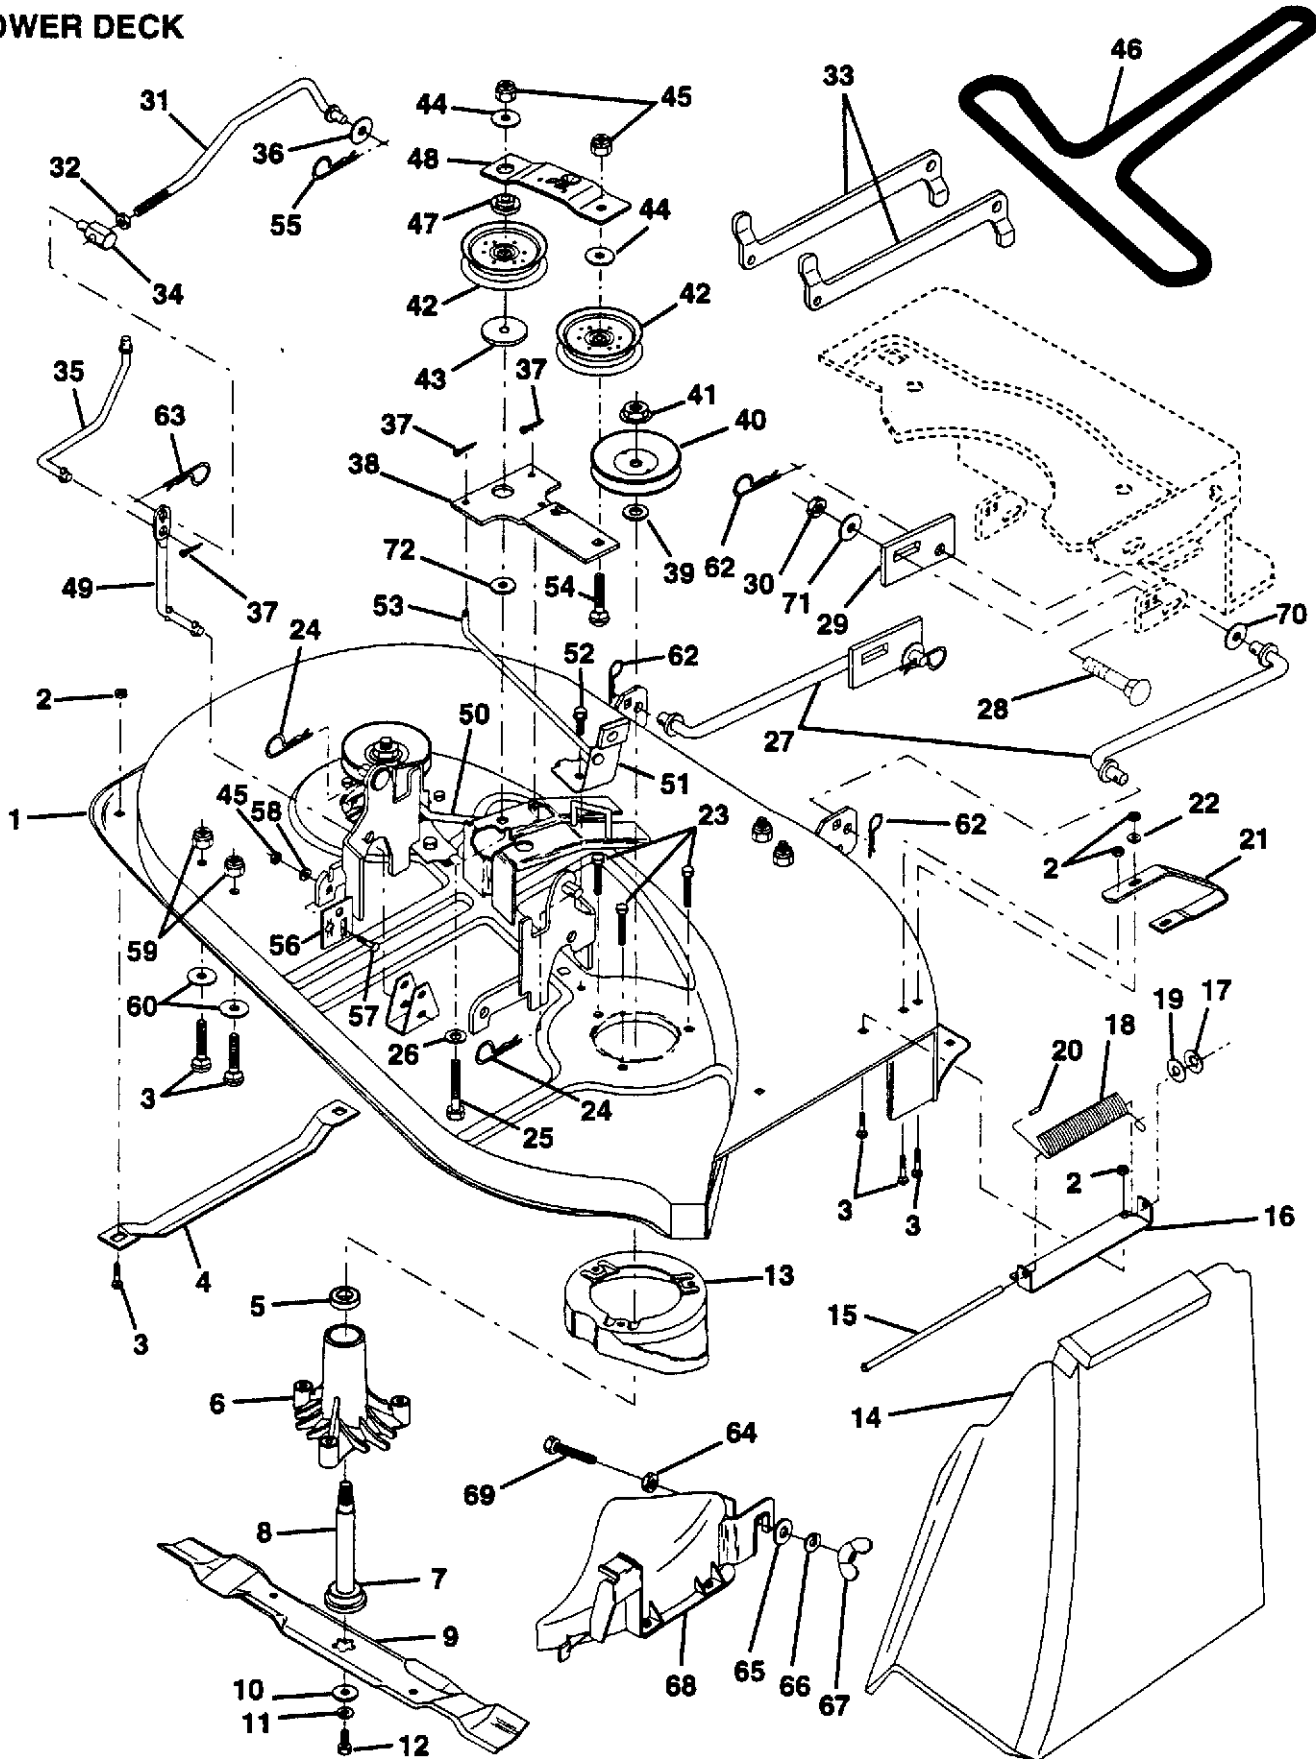

REPAIR PARTS

12 HP 38" LAWN TRACTOR-MODEL NO. LR12 (HC12R38A),
PRODUCT NO. 954 00 07-62

MOWER DECK

REPAIR PARTS

**12 HP 38" LAWN TRACTOR-MODEL NO. LR12 (HC12R38A),
PRODUCT NO. 954 00 07-62**

MOWER DECK

KEY NO.	PART NO.	DESCRIPTION	KEY NO.	PART NO.	DESCRIPTION
1	532142830	Mower Deck Assembly	40	532129206	Pulley, Mandrel
2	873800500	Nut, Lock Hx w/Ins 5/16-18	41	532137266	Nut, Flangelock 9/16
3	872140506	Bolt, Carriage 5/16-18 x 3/4	42	532121316	Pulley, Flat Idler
4	532125074	Runner, L.H.	43	532122052	Spacer, Retainer
5	532110485	Bearing	44	819131612	Washer 13/32 x 1 x 12 Gauge
6	532128774	Housing, Mandrel	45	873800600	Nut, Lock Hex w/Wsh 3/8-16
7	532129895	Bearing	46	532126520	Belt
8	532137645	Shaft and Bearing Assembly, Mandrel (Includes Key Number 7)	47	532133502	Spacer, Idler Arm
9	532134148	Blade	48	532133503	Stiffener, Idler Arm
10	532140296	Washer, Hardened	49	532133551	Rod, Pivot
11	810030600	Washer, Lock 3/8	50	532131289	Rod, Brake, L.H.
12	532850857	Bolt, Hex 3/8-24 x 1-1/4 Grade 8	51	532130840	Brake Assembly
13	532140329	Stripper, Mower, Vented	52	817490512	Screw, Hex Washer Head, Thd., Roll. 5/16-18 x 3/4
14	532106736	Shield, Deflector	53	532131288	Rod, Brake, R.H.
15	532106735	Rod, Hinge	54	872110614	Bolt, Carriage 3/8-16 x 1-3/4 Grade 5
16	532137607	Bracket Assembly, Deflector	55	532124961	Spring, Retainer
17	532110452	Pushnut	56	532136782	Adjustment Plate, Rear Link, L.H.
18	532123713	Spring, Deflector	57	872140608	Bolt, Carriage 3/8-16 x 1
19	819111016	Washer 11/32 x 5/8 x 16 Gauge	58	819131212	Washer 13/32 x 3/4 x 12 Gauge
20	532105304	Cap, Sleeve	59	873800500	Locknut, Hex, with Washer Insert 5/16-18
21	532128772	Runner, R.H.	60	819111112	Washer 11/32 x 11/16 x 12 Gauge
22	819111216	Washer 11/32 x 3/4 x 16 Gauge	62	532124660	Retainer Spring
23	817580520	Bolt 5/16-18 x 1.25	63	532124788	Retainer Spring
24	532124670	Retainer, Spring	64	873930600	Nut, Centerlock 3/8 - 16
25	874600636	Bolt, Hex 3/8-16 x 2-1/4	65	819132016	Washer 13/32 x 1-1/4 x 16 Ga.
26	819131612	Washer 13/32 x 1 x 12 Gauge	66	810040600	Washer Lock 3/8
27	532139756	Link Assembly, Front	67	532135651	Nut Wing
28	872140608	Bolt RDHD SQNK 3/8 - 16 x 1	68	532132803	Cover Asm Mulching
29	532139757	Plate Slide Link	69	874930620	Bolt 3/8 - 16 x 1-1/4
30	873800600	Nut, Lock Hex w/washer 3/8 - 16	70	819162016	Washer 1/2 x 1-1/4 x 16 Ga.
31	532140915	Clutch Rod, Primary	71	819131610	Washer Flat 13/32 x 1 x 10 Ga.
32	873350600	Nut, Hex, Jam 3/8-16	72	532133943	Washer Hardened
33	532132559	Arm, Suspension, Rear	--	532130794	Mandrel Assembly (Includes Key Numbers 5-8, 10-12, 39 and 41)
34	532133604	Trunnion 3/8-16	--	532142836	Mower Deck, Complete (Std. Deck Order Mulcher Plate Components Separately Key Nos. 64-69)
35	532132554	Clutch Rod, Secondary			
36	819131316	Washer 13/32 x 13/16 x 16 Gauge			
37	876020312	Pin, Cotter 3/32 x 3/4			
38	532133840	Idler Arm			
39	532129963	Washer .150 Thick			

NOTE: All component dimensions given in U.S. inches
1 inch = 25.4 mm

HARDWARE SHOWN LARGER FOR EASIER IDENTIFICATION