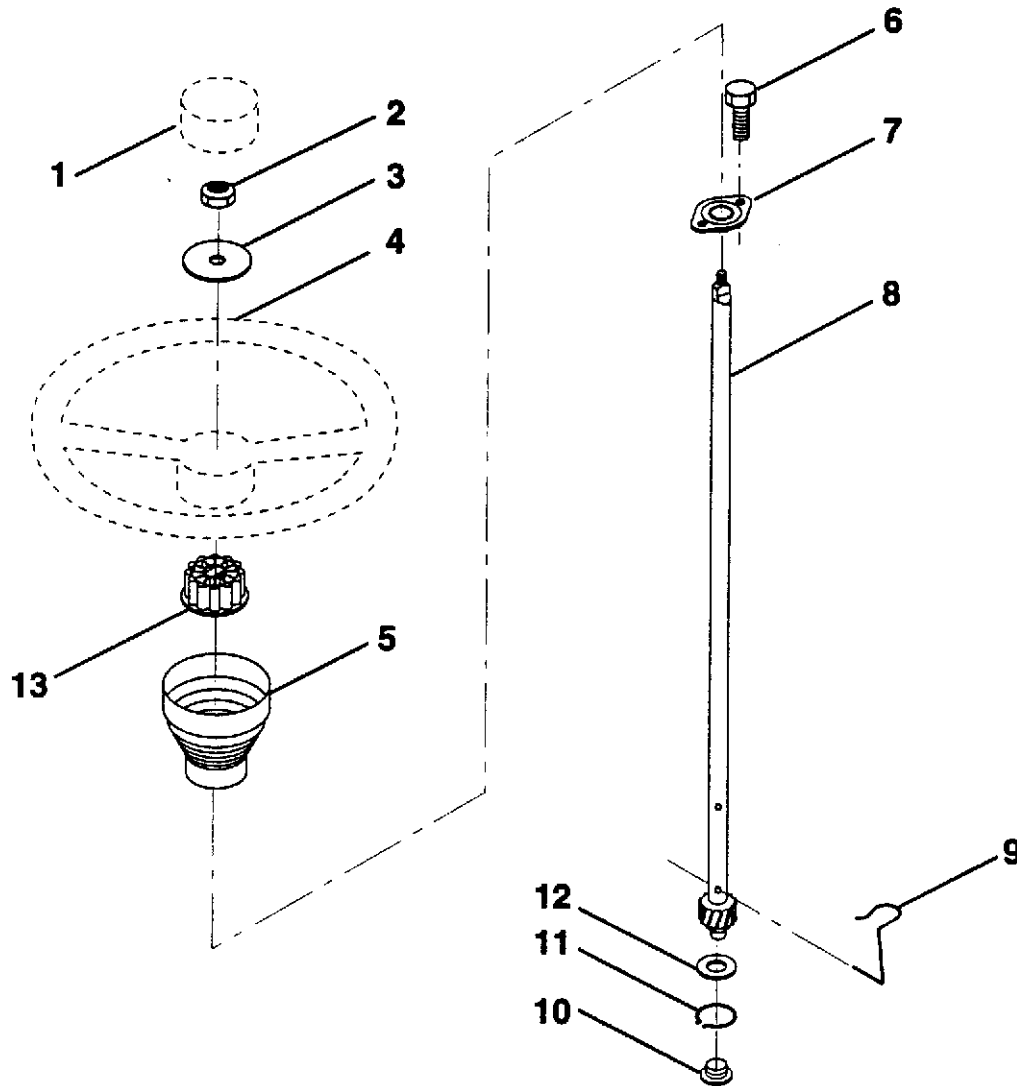

REPAIR PARTS

12 HP 38" LAWN TRACTOR-MODEL NO. LR12 (HC12R38A),

PRODUCT NO. 954 00 07-62

STEERING WHEEL

KEY NO.	PART NO.	DESCRIPTION
1	532124416	Insert, Steering Wheel
2	532124701	Locknut 3/8-24 UNF
3	819133808	Washer 12/32 x 2-3/8 x 8 Gauge
4	532121472	Steering Wheel
5	532121897	Sleeve, Steering
6	817431008	Screw, Hex Head #10-16 x 1/2
7	532102803	Bushing, Steering
8	532123651	Shaft, Steering

KEY NO.	PART NO.	DESCRIPTION
9	532124210	Clip, Steering
10	532123438	Bushing, Lower, Steering
11	812000045	Ring, Retaining
12	819211616	Washer 21/32 x 1 x 16 Gauge
13	532104820	Adaptor, Steering Wheel

NOTE: All component dimensions given in U.S. inches
1 inch = 25.4 mm

HARDWARE SHOWN LARGER FOR EASIER IDENTIFICATION