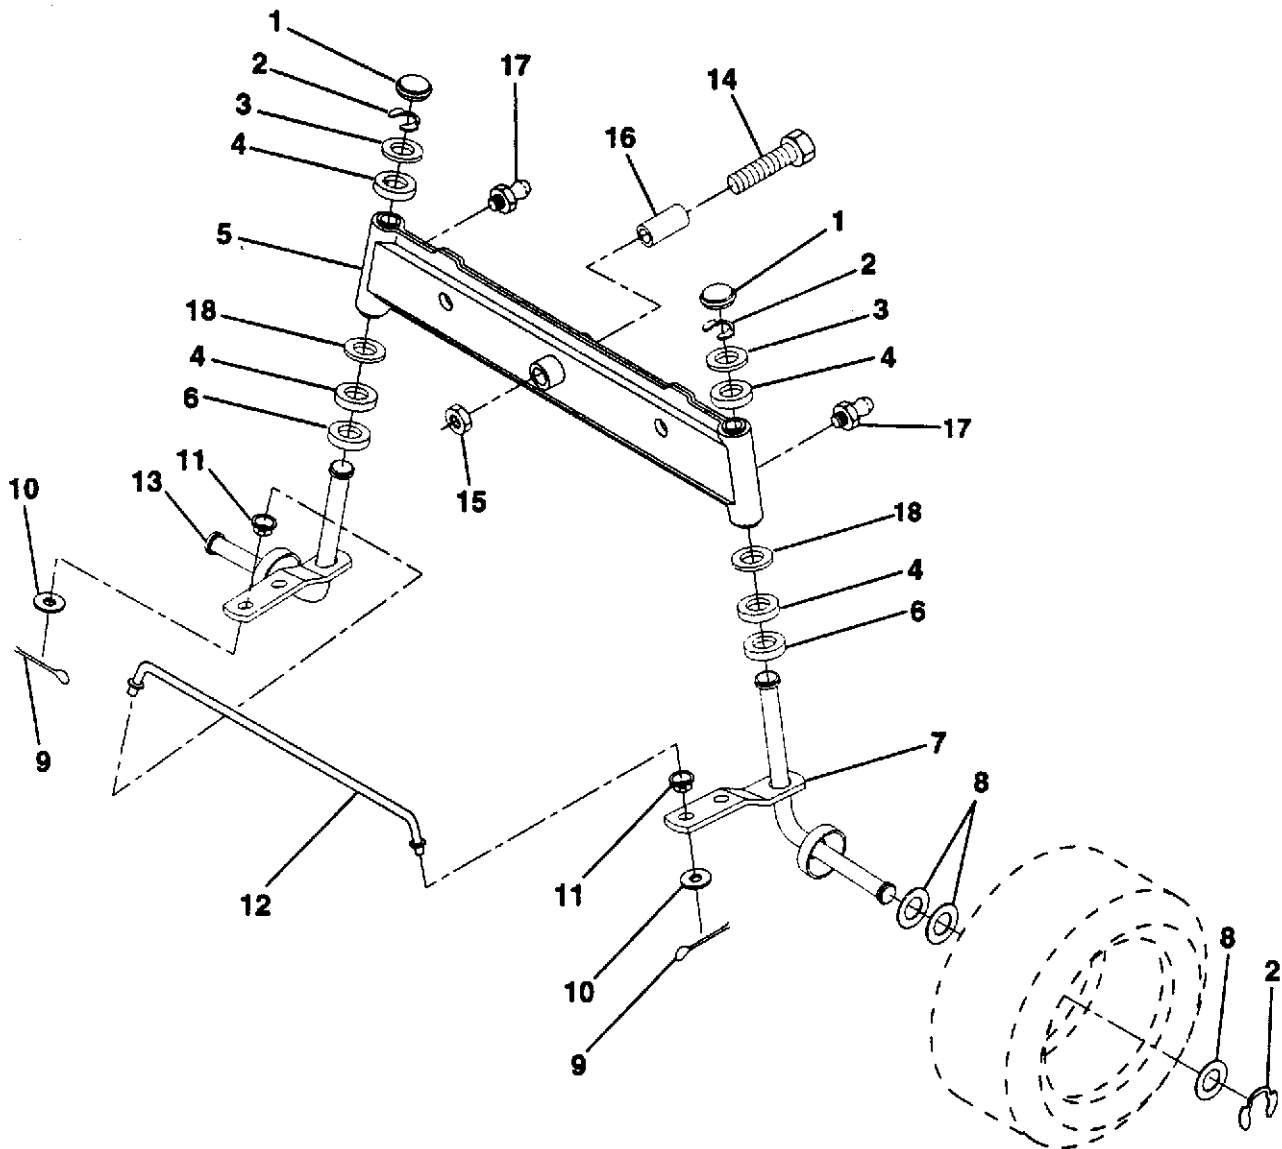

REPAIR PARTS

**12 HP 38" LAWN TRACTOR-MODEL NO. LR12 (HC12R38A),
PRODUCT NO. 954 00 07-62**

FRONT AXLE

KEY NO.	PART NO.	DESCRIPTION
1	532121232	Cap, Spindle
2	812000029	Ring, Clip
3	532121748	Washer 25/32 x 1-5/8 x 16 Gauge
4	532124937	Bearing
5	532142033	Axle, Front
6	532124931	Bearing, Thrust
7	532137062	Spindle Assembly, R.H.
8	532121749	Washer 25/32 x 1-1/4 x 16 Gauge
9	876020412	Pin, Cotter 1/8 x 3/4
10	819131316	Washer 13/32 x 13/16 x 16 Gauge

KEY NO.	PART NO.	DESCRIPTION
11	532126847	Bushing
12	532130465	Tie Rod
13	532137061	Spindle Assembly, L.H.
14	874011056	Bolt Hex 5/8-11 Unc x 3-1/2
15	873901000	Nut Lock Flange 5/8-11 Unc
16	532110438	Spacer Bearing
17	532124836	Fitting Grease
18	819272016	Washer 27/32 x 1-1/4 x 16 Ga.

NOTE: All component dimensions given in U.S. inches
1 inch = 25.4 mm

HARDWARE SHOWN LARGER FOR EASIER IDENTIFICATION