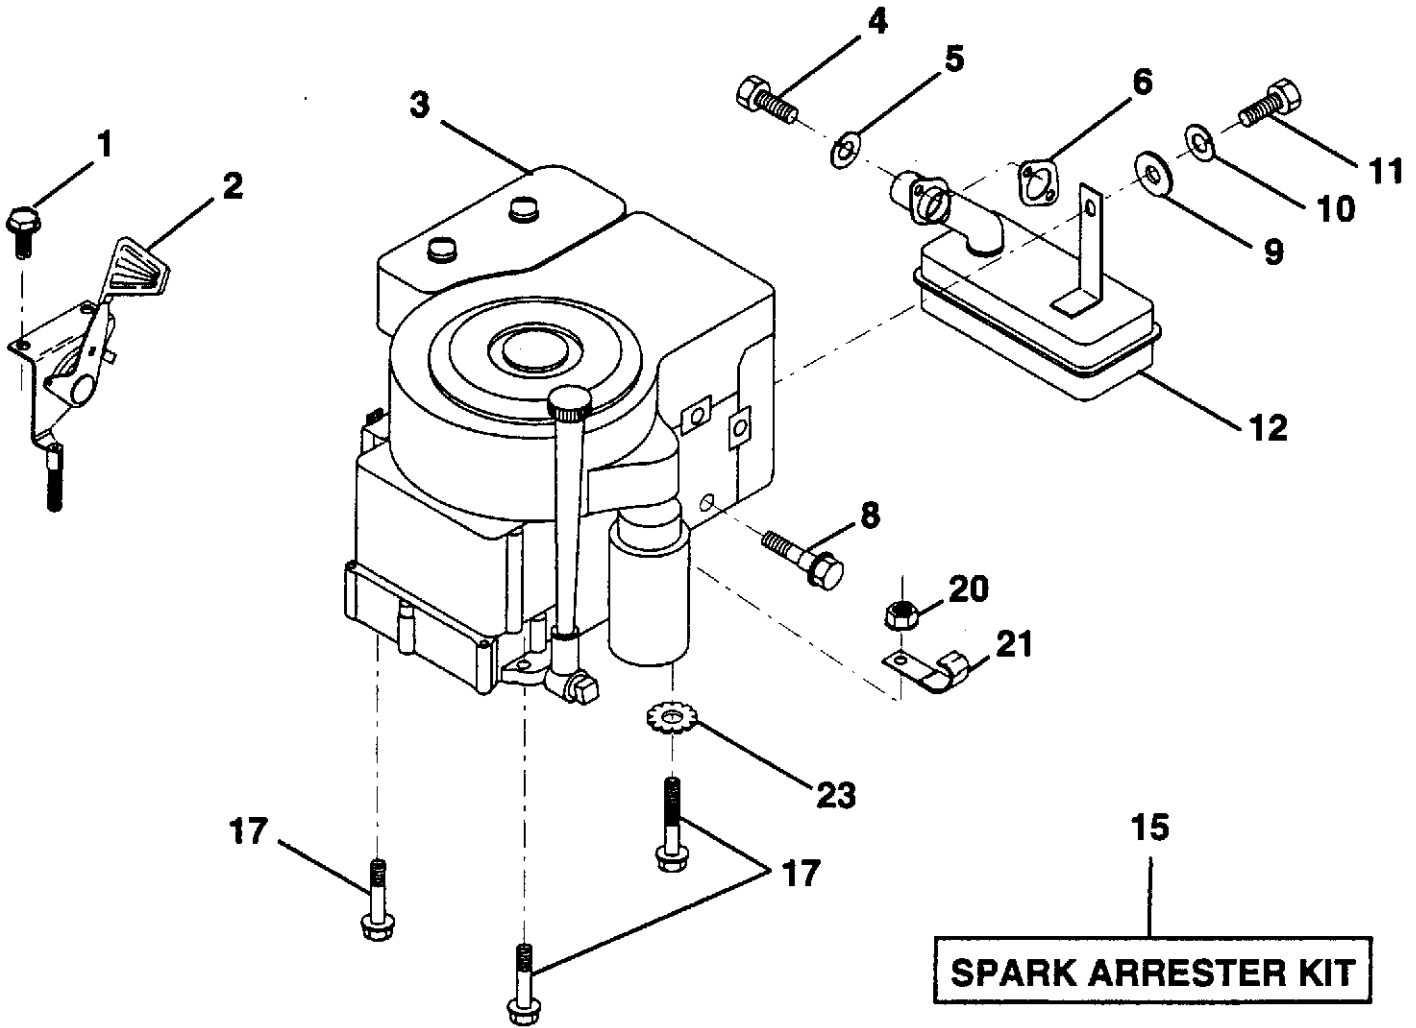

REPAIR PARTS

12 HP 38" LAWN TRACTOR-MODEL NO. LR12 (HC12R38A),
PRODUCT NO. 954 00 07-62

ENGINE

REPAIR PARTS

**12 HP 38" LAWN TRACTOR-MODEL NO. LR12 (HC12R38A),
PRODUCT NO. 954 00 07-62**

ENGINE

KEY NO.	PART NO.	DESCRIPTION
1	817060408	Screw, Hex Head, Thread Cutting 1/4-20 x 1/2
2	532132752	Control, Throttle
3	- - -	Engine, Briggs & Stratton, 12 HP, Model #283707
4	871070512	Screw, Hex Cap Hd. 5/16-18 x 3/4
5	810040500	Washer, Lock, Heavy Helical Spring 5/16
6	532125593	Gasket, Exhaust
8	532121094	Bolt, Shoulder 5/16
9	819101216	Washer 5/16 x 3/4 x 16 Gauge
10	810040400	Washer, Lock, Heavy Helical Spring 1/4
11	- - - - -	Bolt, Hex, Fin. (Order from Engine Manufacturer)
12	532137437	Muffler
15	532137180	Arrester, Spark (Optional Equipment)
17	817490624	Screw, Hex Washer Head, Thd., Roll. 3/8-16 x 1-1/2
20	873510600	Nut, Hex, Keps 3/8-16
21	532124996	Clip, Fuel Line
23	811050600	Washer, Lock Ext. Tooth 3/8

NOTE: All component dimensions given in U.S. inches
1 inch = 25.4 mm

HARDWARE SHOWN LARGER FOR EASIER IDENTIFICATION