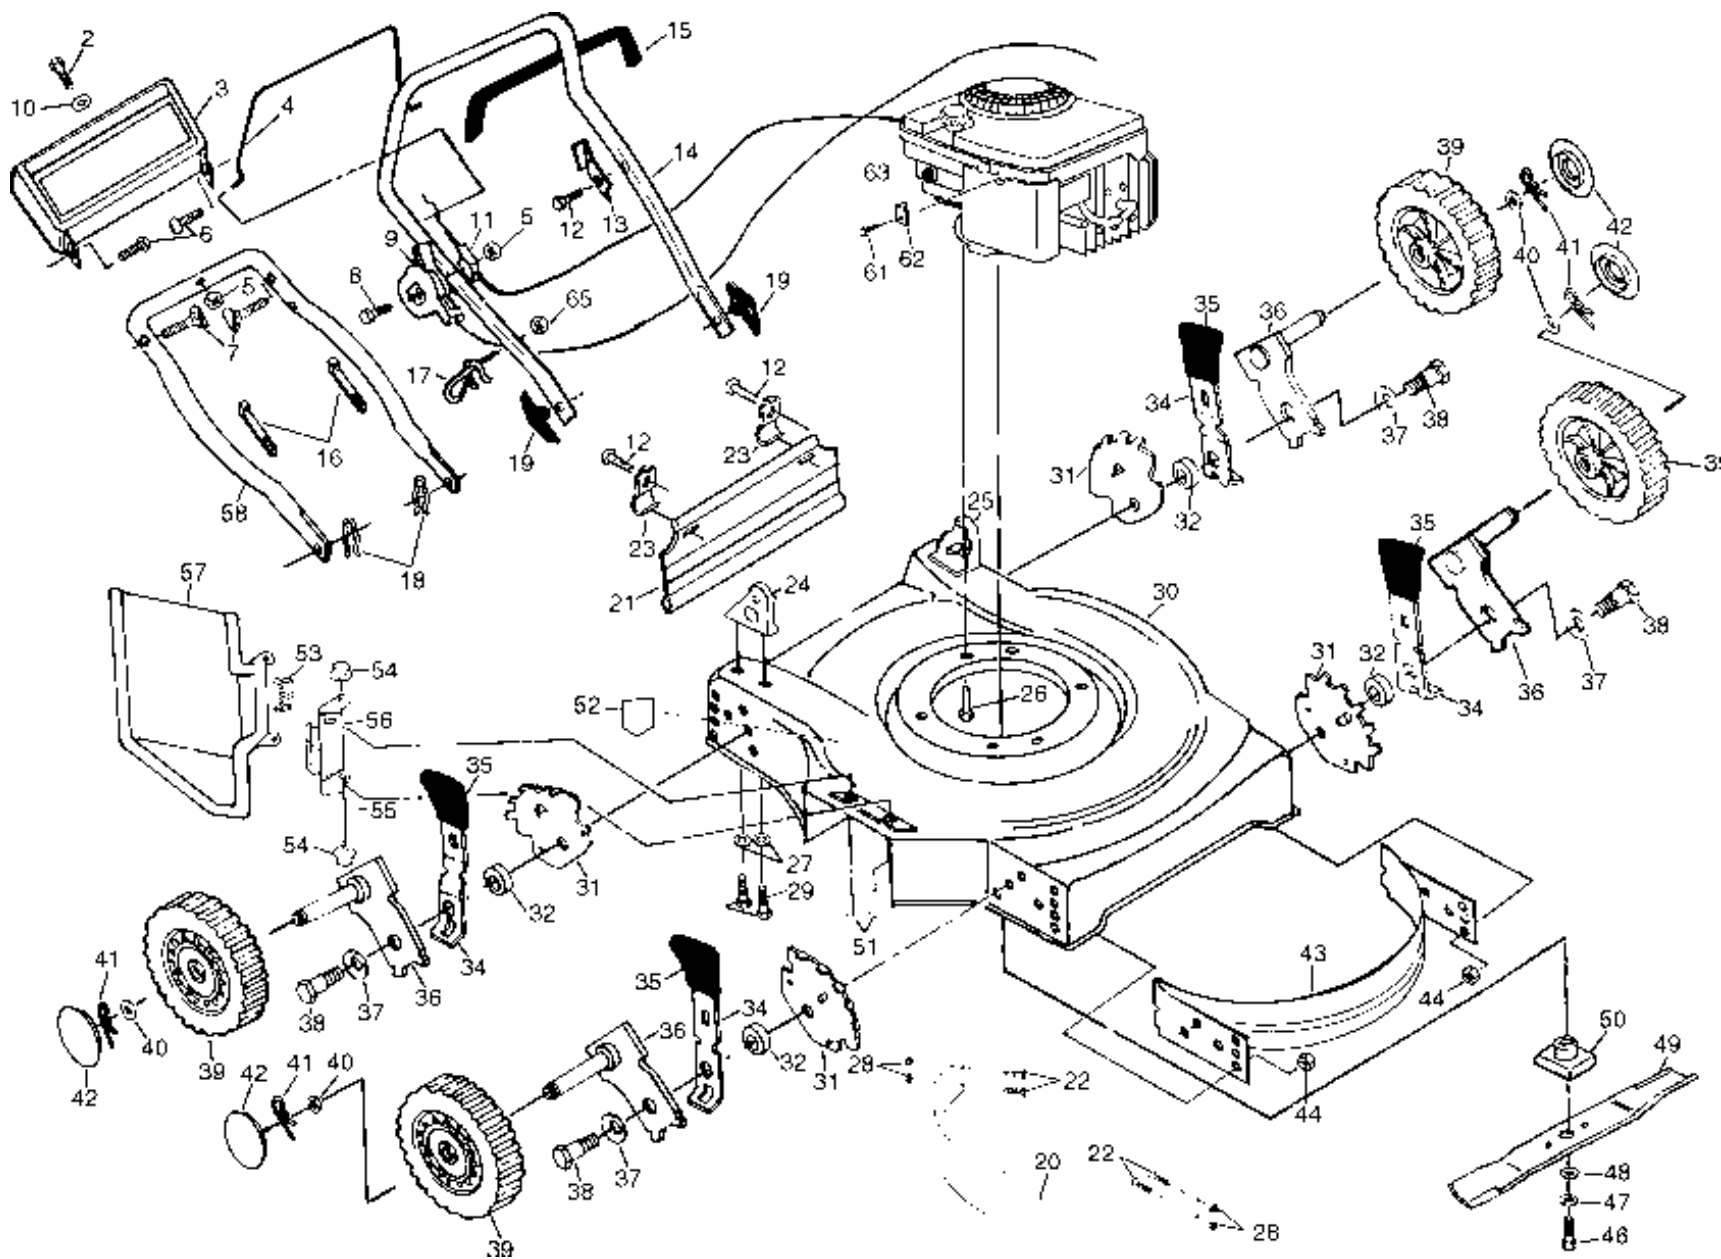

REPAIR PARTS

20" ROTARY LAWN MOWER - - MODEL NO. 51d (954065701A)

REPAIR PARTS

20" ROTARY LAWN MOWER - - MODEL NO. 51d (954065701A)

KEY NO.	PART NO.	DESCRIPTION	KEY NO.	PART NO.	DESCRIPTION
2	532085436	Hex Washer Head Screw 1/4-20 x 1-1/2	34	532141730	Selector Spring
3	532800547	Trim Plate	35	532132800	Selector Knob
4	532850735	Control Bar	36	532125172	Axle Arm Assembly
5	532063601	Locknut 1/4-20	37	532062335	Belleville Washer
6	532036953	Self-tapping Screw #10-24 x 5/8	38	532142748	Shoulder Bolt 3/8-16
7	532131959	Handle Bolt 5/16-18 x 1-3/4	39	532086984	Wheel Assembly
8	532144929	Hex Washer Head Screw 1/4-20 x 2.12	40	532052160	Washer
9	532700417	Throttle Control	41	532085179	Retainer Clip
10	532085723	Washer	42	532850844	Hubcap
11	532130861	Engine Zone Control Cable	43	532138348	Front Baffle
12	532750097	Hex Washer Head Screw #10-2	44	532751592	Locknut 3/8-16
13	532125162	Up-Stop Bracket	46	532851084	Hex Head Screw 3/8-24 x 1-3/8 Gr. 8
14	532125295	Upper Handle	47	532850263	Helical Lockwasher 3/8
15	532850724	Handle Grip	48	532851074	Hardened Washer
16	532066426	Wire Tie	49	532134871	20" Blade
17	532132001	Rope Guide	50	532850977	Blade Adapter
18	532051793	Hairpin Cotter	51	532851856	Screw
19	532136376	Handle Knob	52	532107339	Danger Decal
20	532142169	Closeout Plate	53	532851855	Torsion Spring
21	532140543	Rear Skirt	54	532083731	Push Nut
22	874961008	Machine Screw	55	532851854	Hinge Rod
23	532125207	Rear Skirt Bracket	56	532125175	Housing Bracket
24	532140465	Handle Bracket Assembly (Right)	57	532142193	Discharge Guard
25	532140466	Handle Bracket Assembly (Left)	58	532125293	Lower Handle
26	532850998	Thread Rolling Screw 3/8-16 x 1	61	532083816	Thread Rolling Screw #10-32 x 5/8
27	532059289	Washer	62	532213146	* Cable Clamp
28	532069180	Locknut	63	-----	* Engine - Briggs & Stratton Model No. 127702
29	532055187	Screw 5/16-18	65	873510400	Keys Locknut 1/4-20
30	532142144	Lawn Mower Housing (Includes Key #52)	--	532145591	Owner's Manual (English/French)
31	532139901	Wheel Adjusting Bracket	--	532143855	Decal (Engine)
32	532084920	Spacer	--	532142073	Decal (Housing)
			--	532850788	Decal (Trim Plate)
			--	532141520	Rear Baffle (Not shown)

* These parts must be purchased through an authorized Briggs & Stratton dealer.