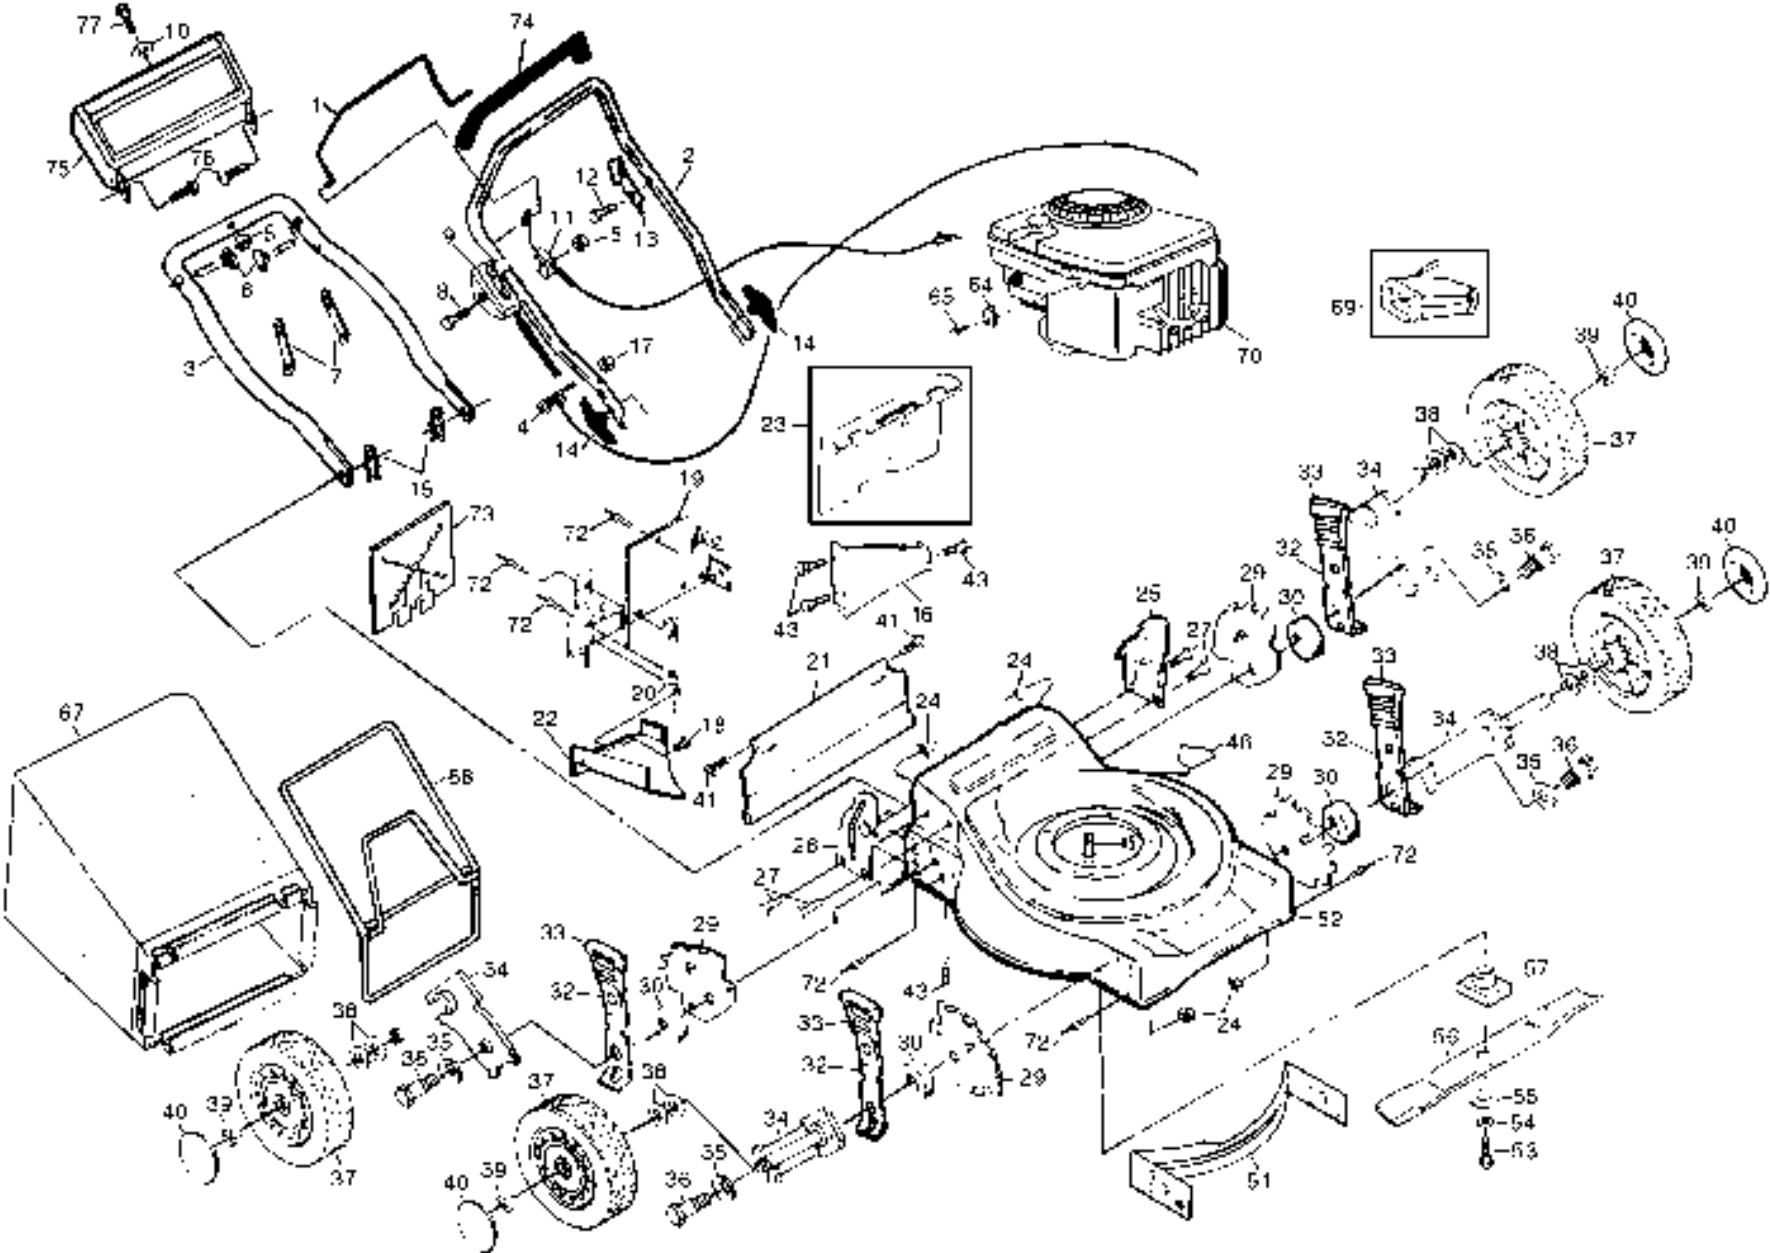

Illustrated Parts List	1994-07
	19402005

51 954065601A

51 D 954065701A

56 DH 954065901A

Repair Parts Manual

Walk Mower

REPAIR PARTS

20" ROTARY LAWN MOWER - - MODEL NO. 51 (954065601A)

KEY NO.	PART NO.	DESCRIPTION
1	532085436	Hex Head Washer Screw 1/4-20 x 1-1/2
2	532800547	Trim Plate
3	532850735	Control Bar
5	532036953	Self-tapping Screw #10-24 x 5/8
6	532063601	Locknut 1/4-20
7	532131959	Handle Bolt 5/16-18 x 1-3/4
8	532125293	Lower Handle
9	532066426	Wire Tie
10	532144929	Hex Washer Head Screw 1/4-20 x 2.12
11	532700417	Throttle Control
12	532085723	Washer
13	532130861	Engine Zone Control Cable
14	532750097	Hex Washer Head Screw #10-24 x 1/2
15	532125162	Up-Stop Bracket
16	532125295	Upper Handle
17	532051793	Hairpin Cotter
18	532132001	Rope Guide
19	532136376	Handle Knob
20	532054583	Self-tapping Screw 1/4-20 x 1/2
21	532107611	Support Rod
22	532140540	Rear Skirt
23	532142225	Mulching Baffle
24	532125207	Skirt Bracket
25	532140465	Handle Bracket Assembly (Right)
26	532140466	Handle Bracket Assembly (Left)
27	532107339	Danger Decal
28	532059289	Washer
29	532055187	Thread Cutting Screw 5/16-18 x 1-3/4
30	874961008	Machine Screw
31	532850998	Thread Rolling Screw 3/8-16 x 1
32	532700693	Lawn Mower Housing (Includes Key No. 27 & 58)
33	532800368	Wheel Adjusting Bracket (LF/RR)
34	532142227	Wheel Support Bracket (Right)
35	532142226	Wheel Support Bracket (Left)
36	874760612	Hex Head Bolt 3/8-16 x 3/4