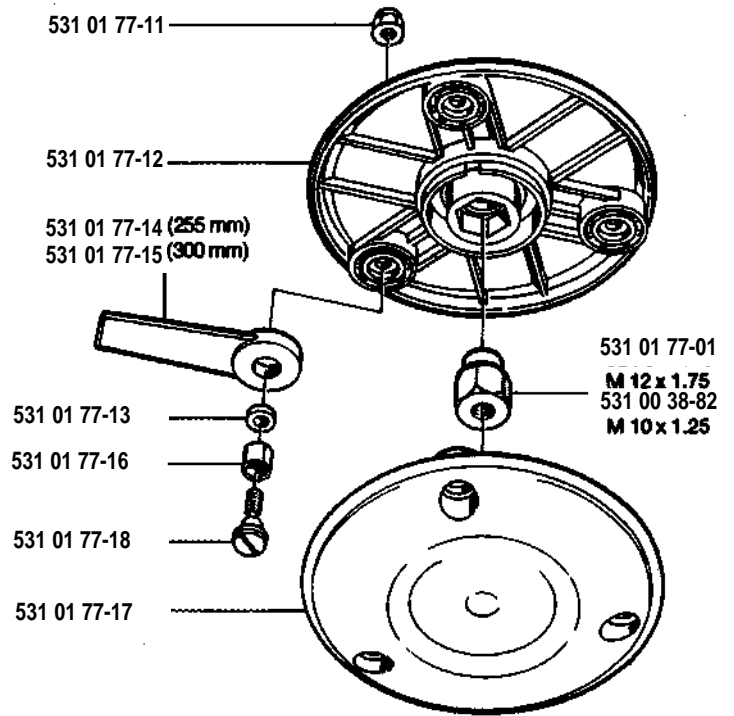

Trimmy S, compl. 508 01 01-02

Trimmy SL, compl. 502 26 08-01

Trimmy H, compl. 501 91 28-03

Trimmy Super Automatic, compl. 531 00 38-25

Duo trimmer

300 S

Trimmy Hit III, compl. 952 71 55-42

Trimmy Hit IV, compl. 952 70 85-17

Trimmy Hit V, compl. 952 71 55-51

TriCut, 531 00 38-24 (300 mm), M 12x1.75
TriCut, 531 00 38-11 (300 mm), M 10x1.25

Superauto II, compl. 531 00 38-09

Guard, compl. 502 10 47-01

Guard, compl. 503 74 50-01

Supporting cup, * compl. 502 15 70-01

Trimmy cord

Product	Product No.
1,5 mm	
15 m, blue	531 00 38-55
10 m reel for 300 S	506 68 26-01
10 m reel for Duo	964 63 57-00
10 at for 6 FC	531 00 38-51
2,0 mm	
15 m, green	531 00 38-56
90 m, green	531 00 38-57
2,4 mm	
15 m, orange	531 00 38-58
90 m, orange	531 00 38-59
240 m, orange	531 00 38-60
3,0 mm	
15 m, red	531 00 38-61
90 m, red	531 00 38-62
240 m, red	531 00 38-63
3,3 mm	
75 m, white	502 26 19-03
Pre cut for Trimmy Fit	
20 strings, 2,4 mm	502 13 86-01