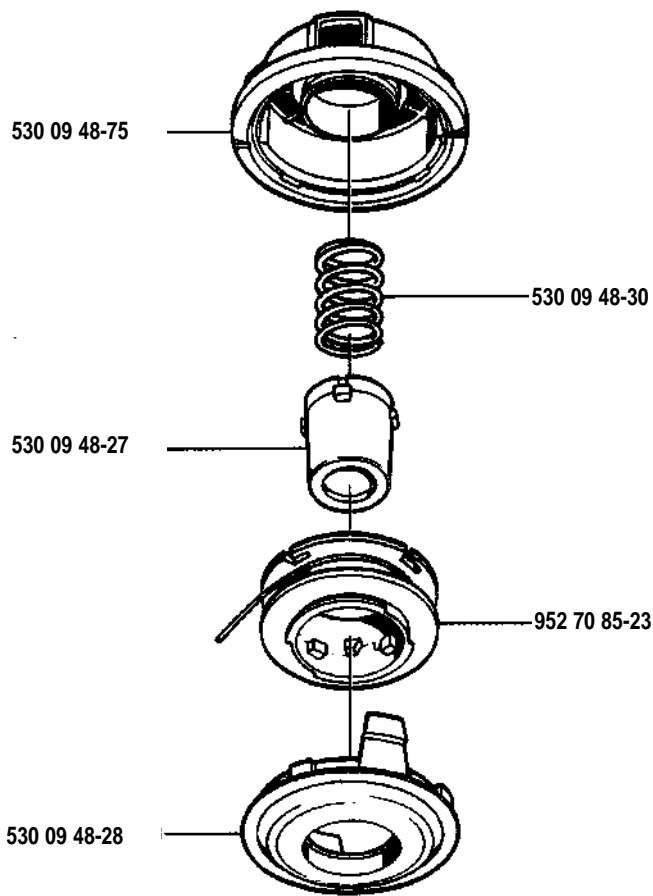

Trimmy S, compl. 508 01 01-02

Trimmy SL, compl. 502 26 08-01

Trimmy H, compl. 501 91 28-03

Trimmy Super Automatic, compl. 531 00 38-25

Duo trimmer

300 S

Trimmy Hit III, compl. 952 71 55-42

Trimmy Hit IV, compl. 952 70 85-17

Trimmy Hit V, compl. 952 71 55-51

TriCut, 531 00 38-24 (300 mm), M 12x1.75
TriCut, 531 00 38-11 (300 mm), M 10x1.25

Superauto II, compl. 531 00 38-09

Guard, compl. 502 10 47-01

Guard, compl. 503 74 50-01

Supporting cup, * compl. 502 15 70-01

Trimmy cord

Product	Product No.
1,5 mm	
15 m, blue	531 00 38-55
10 m reel for 300 S	506 68 26-01
10 m reel for Duo	964 63 57-00
10 at for 6 FC	531 00 38-51
2,0 mm	
15 m, green	531 00 38-56
90 m, green	531 00 38-57
2,4 mm	
15 m, orange	531 00 38-58
90 m, orange	531 00 38-59
240 m, orange	531 00 38-60
3,0 mm	
15 m, red	531 00 38-61
90 m, red	531 00 38-62
240 m, red	531 00 38-63
3,3 mm	
75 m, white	502 26 19-03
Pre cut for Trimmy Fit	
20 strings, 2,4 mm	502 13 86-01