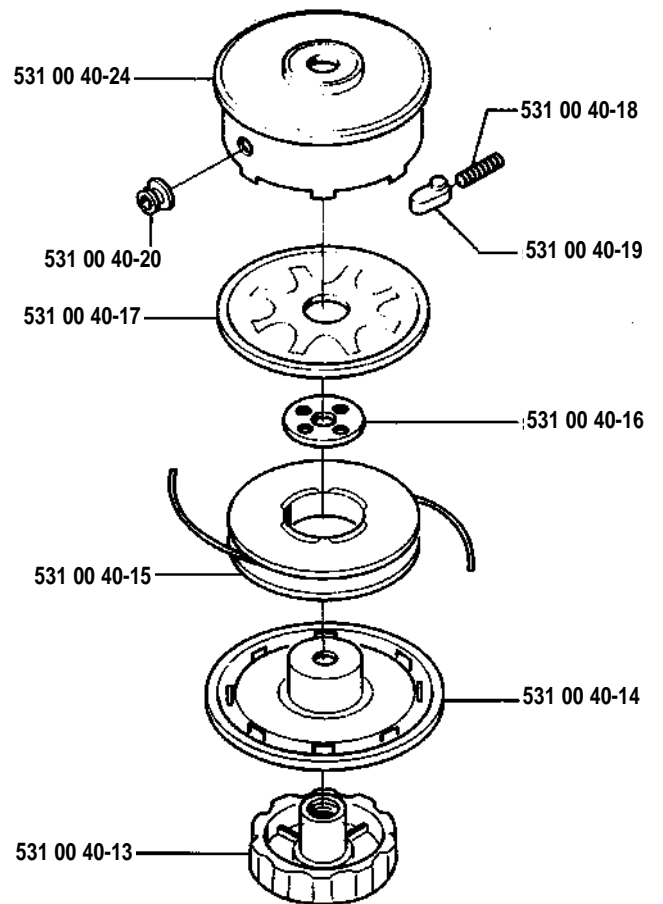

Trimmy S, compl. 508 01 01-02

Trimmy SL, compl. 502 26 08-01

Trimmy H, compl. 501 91 28-03

Trimmy Super Automatic, compl. 531 00 38-25

Duo trimmer

300 S

Trimmy Hit III, compl. 952 71 55-42

Trimmy Hit IV, compl. 952 70 85-17

Trimmy Hit V, compl. 952 71 55-51

TriCut, 531 00 38-24 (300 mm), M 12x1.75
TriCut, 531 00 38-11 (300 mm), M 10x1.25

Superauto II, compl. 531 00 38-09

Guard, compl. 502 10 47-01

Guard, compl. 503 74 50-01

Supporting cup, * compl. 502 15 70-01

Trimmy cord

Product	Product No.
1,5 mm	
15 m, blue	531 00 38-55
10 m reel for 300 S	506 68 26-01
10 m reel for Duo	964 63 57-00
10 at for 6 FC	531 00 38-51
2,0 mm	
15 m, green	531 00 38-56
90 m, green	531 00 38-57
2,4 mm	
15 m, orange	531 00 38-58
90 m, orange	531 00 38-59
240 m, orange	531 00 38-60
3,0 mm	
15 m, red	531 00 38-61
90 m, red	531 00 38-62
240 m, red	531 00 38-63
3,3 mm	
75 m, white	502 26 19-03
Pre cut for Trimmy Fit	
20 strings, 2,4 mm	502 13 86-01