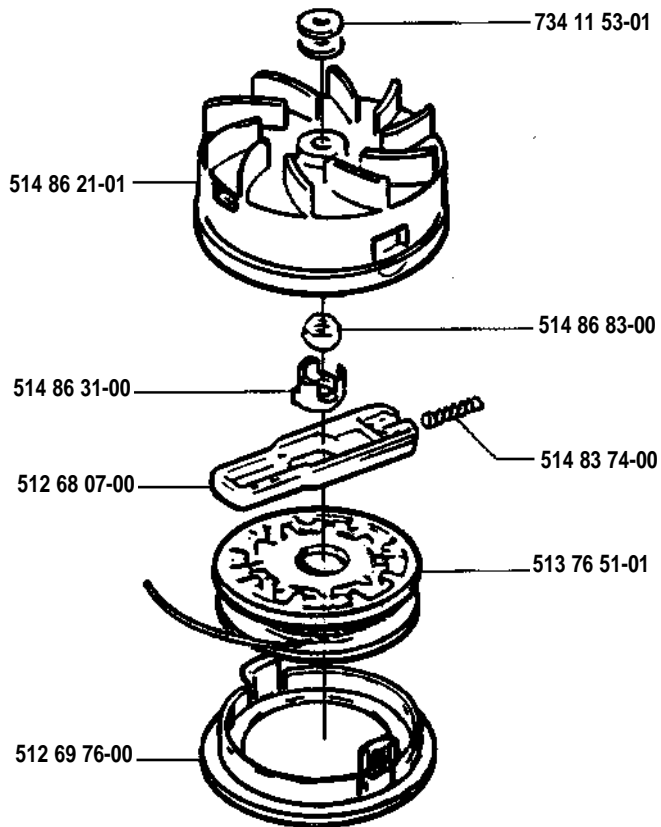

Trimmy S, compl. 508 01 01-02

Trimmy SL, compl. 502 26 08-01

Trimmy H, compl. 501 91 28-03

Trimmy Super Automatic, compl. 531 00 38-25

Duo trimmer

300 S

Trimmy Hit III, compl. 952 71 55-42

Trimmy Hit IV, compl. 952 70 85-17

Trimmy Hit V, compl. 952 71 55-51

TriCut, 531 00 38-24 (300 mm), M 12x1.75
TriCut, 531 00 38-11 (300 mm), M 10x1.25

Superauto II, compl. 531 00 38-09

Guard, compl. 502 10 47-01

Guard, compl. 503 74 50-01

Supporting cup, * compl. 502 15 70-01

Trimmy cord

Product	Product No.
1,5 mm	
15 m, blue	531 00 38-55
10 m reel for 300 S	506 68 26-01
10 m reel for Duo	964 63 57-00
10 at for 6 FC	531 00 38-51
2,0 mm	
15 m, green	531 00 38-56
90 m, green	531 00 38-57
2,4 mm	
15 m, orange	531 00 38-58
90 m, orange	531 00 38-59
240 m, orange	531 00 38-60
3,0 mm	
15 m, red	531 00 38-61
90 m, red	531 00 38-62
240 m, red	531 00 38-63
3,3 mm	
75 m, white	502 26 19-03
Pre cut for Trimmy Fit	
20 strings, 2,4 mm	502 13 86-01