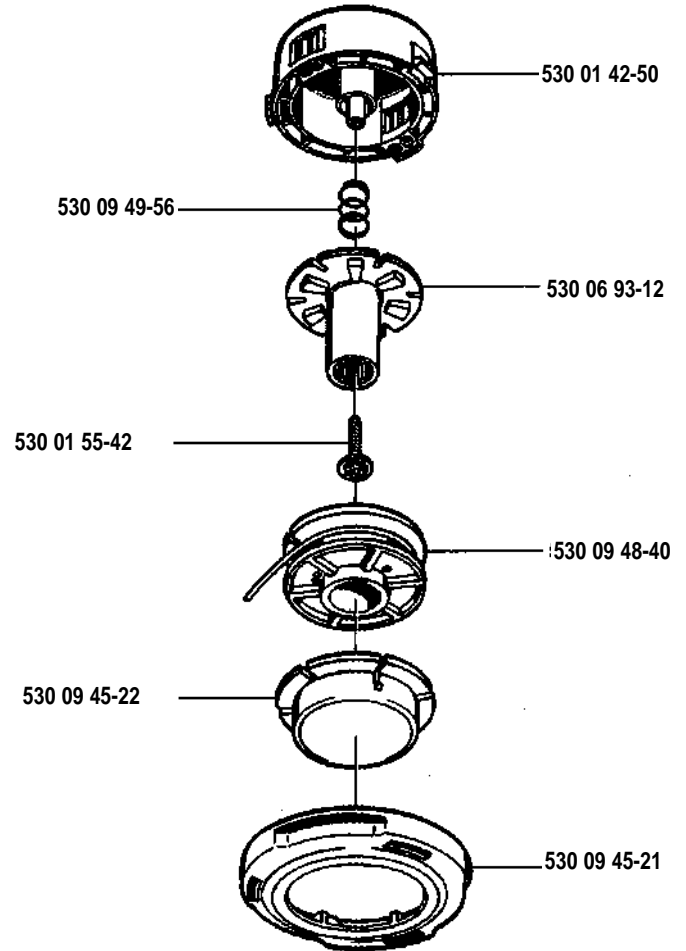

Trimmy S, compl. 508 01 01-02

Trimmy SL, compl. 502 26 08-01

Trimmy H, compl. 501 91 28-03

Trimmy Super Automatic, compl. 531 00 38-25

Duo trimmer

300 S

Trimmy Hit III, compl. 952 71 55-42

Trimmy Hit IV, compl. 952 70 85-17

Trimmy Hit V, compl. 952 71 55-51

TriCut, 531 00 38-24 (300 mm), M 12x1.75
TriCut, 531 00 38-11 (300 mm), M 10x1.25

Superauto II, compl. 531 00 38-09

Guard, compl. 502 10 47-01

Guard, compl. 503 74 50-01

Supporting cup, * compl. 502 15 70-01

Trimmy cord

Product	Product No.
1,5 mm	
15 m, blue	531 00 38-55
10 m reel for 300 S	506 68 26-01
10 m reel for Duo	964 63 57-00
10 at for 6 FC	531 00 38-51
2,0 mm	
15 m, green	531 00 38-56
90 m, green	531 00 38-57
2,4 mm	
15 m, orange	531 00 38-58
90 m, orange	531 00 38-59
240 m, orange	531 00 38-60
3,0 mm	
15 m, red	531 00 38-61
90 m, red	531 00 38-62
240 m, red	531 00 38-63
3,3 mm	
75 m, white	502 26 19-03
Pre cut for Trimmy Fit	
20 strings, 2,4 mm	502 13 86-01