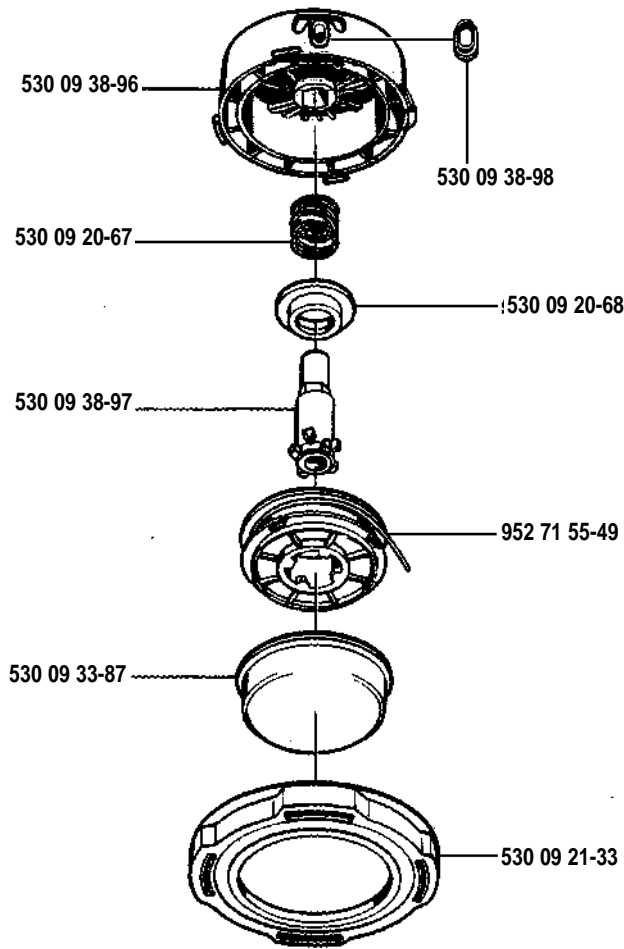

Trimmy S, compl. 508 01 01-02

Trimmy SL, compl. 502 26 08-01

Trimmy H, compl. 501 91 28-03

Trimmy Super Automatic, compl. 531 00 38-25

Duo trimmer

300 S

Trimmy Hit III, compl. 952 71 55-42

Trimmy Hit IV, compl. 952 70 85-17

Trimmy Hit V, compl. 952 71 55-51

TriCut, 531 00 38-24 (300 mm), M 12x1.75
TriCut, 531 00 38-11 (300 mm), M 10x1.25

Superauto II, compl. 531 00 38-09

Guard, compl. 502 10 47-01

Guard, compl. 503 74 50-01

Supporting cup, * compl. 502 15 70-01

Trimmy cord

Product	Product No.
1,5 mm	
15 m, blue	531 00 38-55
10 m reel for 300 S	506 68 26-01
10 m reel for Duo	964 63 57-00
10 at for 6 FC	531 00 38-51
2,0 mm	
15 m, green	531 00 38-56
90 m, green	531 00 38-57
2,4 mm	
15 m, orange	531 00 38-58
90 m, orange	531 00 38-59
240 m, orange	531 00 38-60
3,0 mm	
15 m, red	531 00 38-61
90 m, red	531 00 38-62
240 m, red	531 00 38-63
3,3 mm	
75 m, white	502 26 19-03
Pre cut for Trimmy Fit	
20 strings, 2,4 mm	502 13 86-01