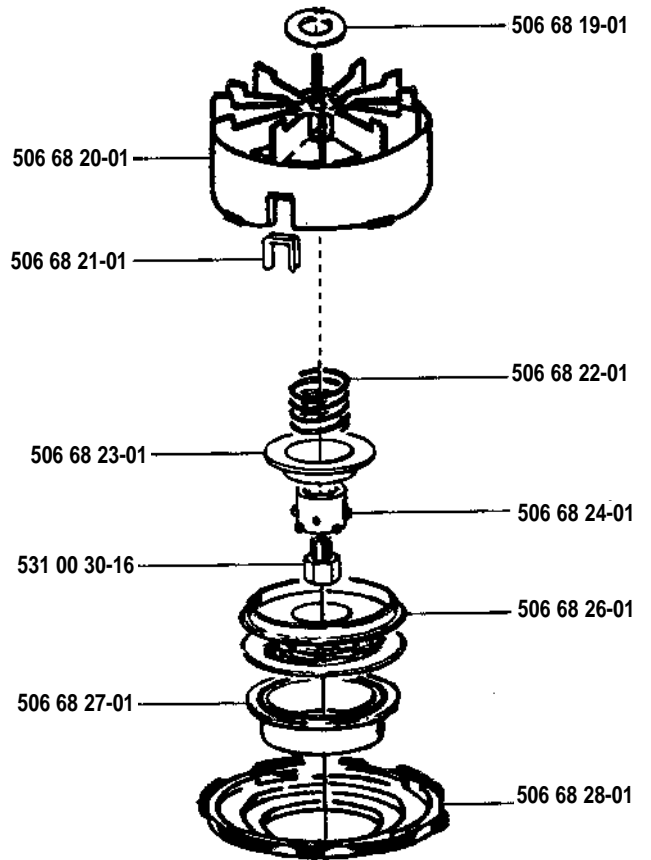

Trimmy S, compl. 508 01 01-02

Trimmy SL, compl. 502 26 08-01

Trimmy H, compl. 501 91 28-03

Trimmy Super Automatic, compl. 531 00 38-25

Duo trimmer

300 S

Trimmy Hit III, compl. 952 71 55-42

Trimmy Hit IV, compl. 952 70 85-17

Trimmy Hit V, compl. 952 71 55-51

TriCut, 531 00 38-24 (300 mm), M 12x1.75
TriCut, 531 00 38-11 (300 mm), M 10x1.25

Superauto II, compl. 531 00 38-09

Guard, compl. 502 10 47-01

Guard, compl. 503 74 50-01

Supporting cup, * compl. 502 15 70-01

Trimmy cord

Product	Product No.
1,5 mm	
15 m, blue	531 00 38-55
10 m reel for 300 S	506 68 26-01
10 m reel for Duo	964 63 57-00
10 at for 6 FC	531 00 38-51
2,0 mm	
15 m, green	531 00 38-56
90 m, green	531 00 38-57
2,4 mm	
15 m, orange	531 00 38-58
90 m, orange	531 00 38-59
240 m, orange	531 00 38-60
3,0 mm	
15 m, red	531 00 38-61
90 m, red	531 00 38-62
240 m, red	531 00 38-63
3,3 mm	
75 m, white	502 26 19-03
Pre cut for Trimmy Fit	
20 strings, 2,4 mm	502 13 86-01