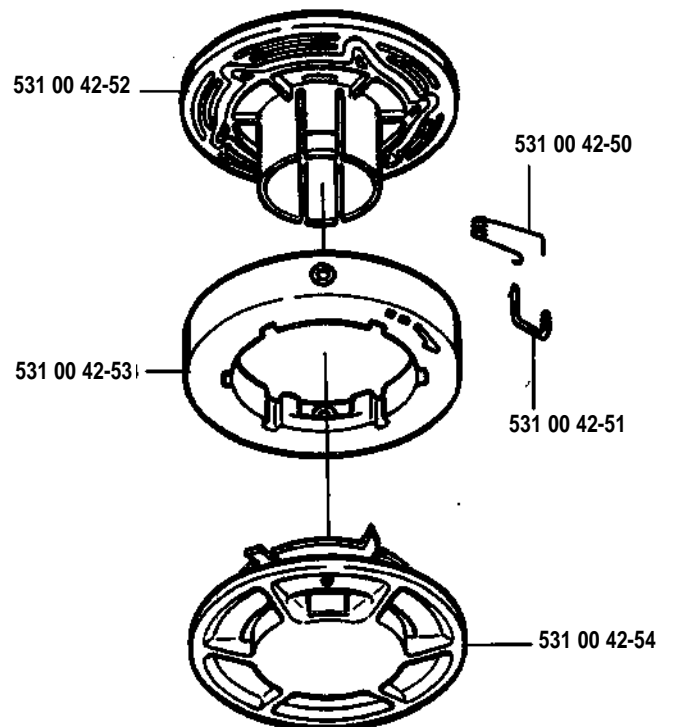

Trimmy S, compl. 508 01 01-02

Trimmy SL, compl. 502 26 08-01

Trimmy H, compl. 501 91 28-03

Trimmy Super Automatic, compl. 531 00 38-25

Duo trimmer

300 S

Trimmy Hit III, compl. 952 71 55-42

Trimmy Hit IV, compl. 952 70 85-17

Trimmy Hit V, compl. 952 71 55-51

TriCut, 531 00 38-24 (300 mm), M 12x1.75
TriCut, 531 00 38-11 (300 mm), M 10x1.25

Superauto II, compl. 531 00 38-09

Guard, compl. 502 10 47-01

Guard, compl. 503 74 50-01

Supporting cup, * compl. 502 15 70-01

Trimmy cord

Product	Product No.
1,5 mm	
15 m, blue	531 00 38-55
10 m reel for 300 S	506 68 26-01
10 m reel for Duo	964 63 57-00
10 at for 6 FC	531 00 38-51
2,0 mm	
15 m, green	531 00 38-56
90 m, green	531 00 38-57
2,4 mm	
15 m, orange	531 00 38-58
90 m, orange	531 00 38-59
240 m, orange	531 00 38-60
3,0 mm	
15 m, red	531 00 38-61
90 m, red	531 00 38-62
240 m, red	531 00 38-63
3,3 mm	
75 m, white	502 26 19-03
Pre cut for Trimmy Fit	
20 strings, 2,4 mm	502 13 86-01