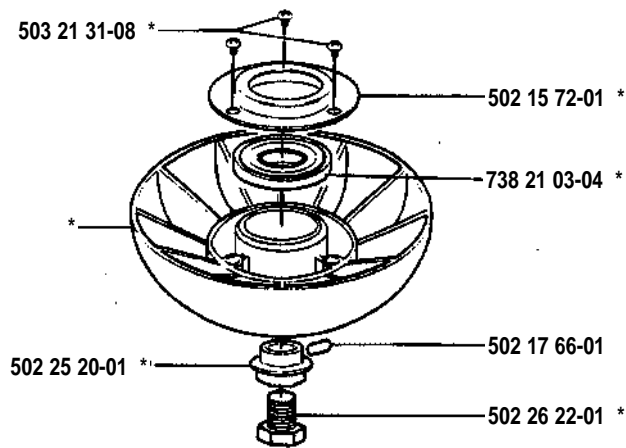

Trimmy Hit V, compl. 952 71 55-51

TriCut, 531 00 38-24 (300 mm), M 12x1.75
TriCut, 531 00 38-11 (300 mm), M 10x1.25

Superauto II, compl. 531 00 38-09

Guard, compl. 502 10 47-01

Guard, compl. 503 74 50-01

Supporting cup, * compl. 502 15 70-01

Trimmy cord

Product	Product No.
1,5 mm	
15 m, blue	531 00 38-55
10 m reel for 300 S	506 68 26-01
10 m reel for Duo	964 63 57-00
10 at for 6 FC	531 00 38-51
2,0 mm	
15 m, green	531 00 38-56
90 m, green	531 00 38-57
2,4 mm	
15 m, orange	531 00 38-58
90 m, orange	531 00 38-59
240 m, orange	531 00 38-60
3,0 mm	
15 m, red	531 00 38-61
90 m, red	531 00 38-62
240 m, red	531 00 38-63
3,3 mm	
75 m, white	502 26 19-03
Pre cut for Trimmy Fit	
20 strings, 2,4 mm	502 13 86-01