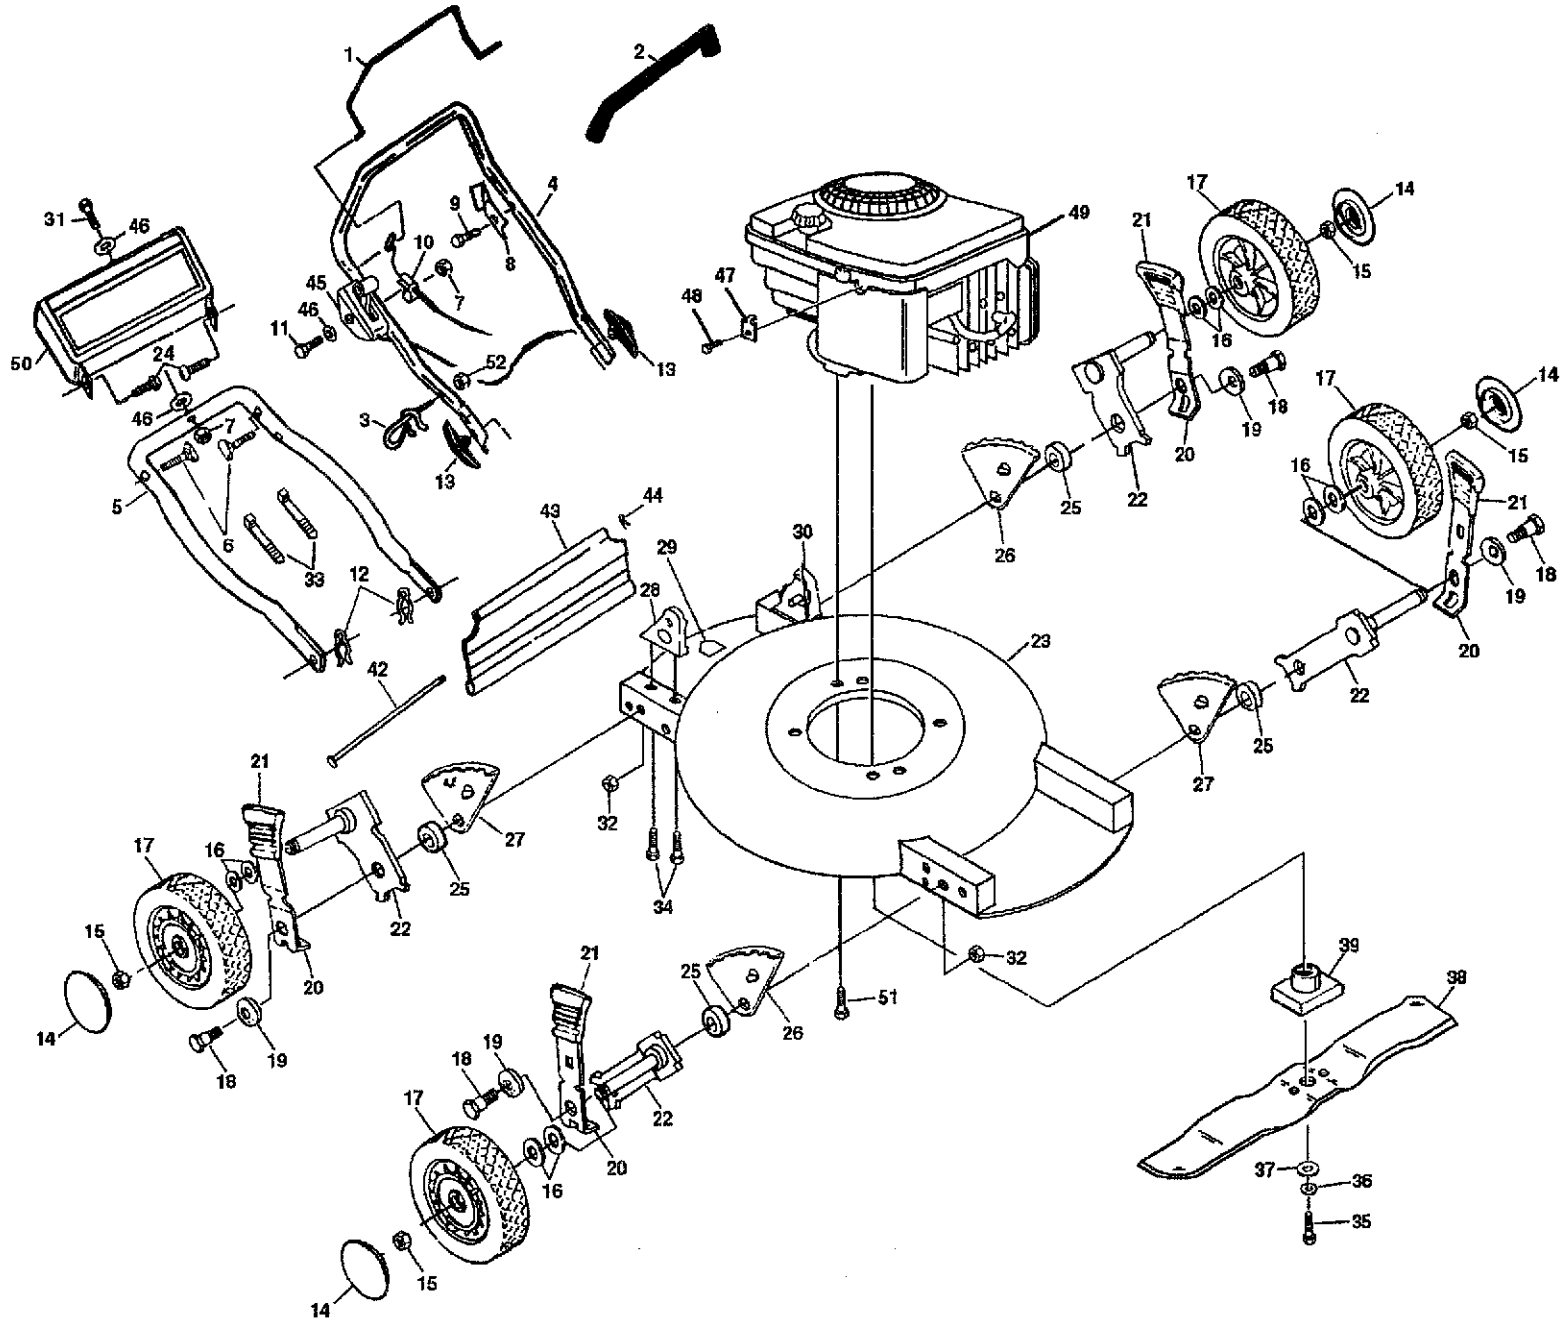

REPAIR PARTS

20" ROTARY LAWN MOWER - - MODEL NO. 51m, PRODUCT NO. 954 05 61-11 (H51MC)

REPAIR PARTS

20" ROTARY LAWN MOWER - - MODEL NO. 51m, PRODUCT NO. 954 05 61-11 (H51MC)

KEY NO.	PART NO.	DESCRIPTION
1	532850758	Control Bar
2	532850724	Handle Grip
3	532132001	Rope Guide
4	532125295	Upper Handle
5	532125293	Lower Handle
6	532131959	Handle Bolt 5/16-18 x 1-3/4
7	532063601	Locknut 1/4-20
8	532125162	Up-Stop Bracket
9	532750097	Hex Washer Head Screw #10-24 x 1/2
10	532851671	Engine Zone Control Cable
11	532085692	Pan Head Screw 1/4-20 x 2-1/8
12	532051793	Hairpin Cotter
13	532063688	Handle Knob
14	532850845	Hubcap
15	532083923	Hex Locknut 3/8-16
16	532057143	Washer
17	532800333	Wheel & Tire Assembly 8.0 x 2.0
18	532084921	Shoulder Bolt
19	532062335	Belleville Washer
20	532125066	Selector Spring
21	532132800	Selector Knob
22	532125061	Axle Arm Assembly
23	532700689	Lawn Mower Housing (Includes Key No. 29)
24	532036953	Screw
25	532084920	Spacer
26	532800370	Wheel Adjusting Bracket (R.F./L.R.)
27	532800368	Wheel Adjusting Bracket (L.F./R.R.)
28	532125449	Handle Bracket Assembly (Right)

KEY NO.	PART NO.	DESCRIPTION
29	532107339	Danger Decal
30	532125448	Handle Bracket Assembly (Left)
31	532085436	Screw
32	532751592	Locknut 3/8-16
33	532066426	Wire Tie
34	532055187	Thread Cutting Screw 5/16-18 x 3/4
35	532851084	Hex Head Screw 3/8-24 x 1-3/8
36	532850263	Helical Lockwasher 3/8
37	532851074	Hardened Washer
38	532751646	20" Blade
39	532850977	Blade Adapter
42	532751649	Deflector Rod
43	532751648	Rear Deflector
44	532700279	Retainer Clip
45	532700417	Throttle Control
46	532085723	Washer
47	532213146	* Cable Clamp
48	532083816	Thread Rolling Screw #10-32 x 5/8
49	-- -- -- --	* Engine - Briggs & Stratton, Model No. 124702
50	532800547	Trim Plate
51	532850998	Hex Head Screw, Self Tap. 3/8 - 16 x 1.1
52	873510400	Keps Locknut 1/4-20
--	532700666	Owner's Manual (English)
--	532700667	Owner's Manual (French)
--	532800569	Decal (Engine)
--	532801659	Decal (Housing)
--	532850788	Trim Plate Decal

* These parts must be purchased through an authorized Briggs & Stratton dealer.