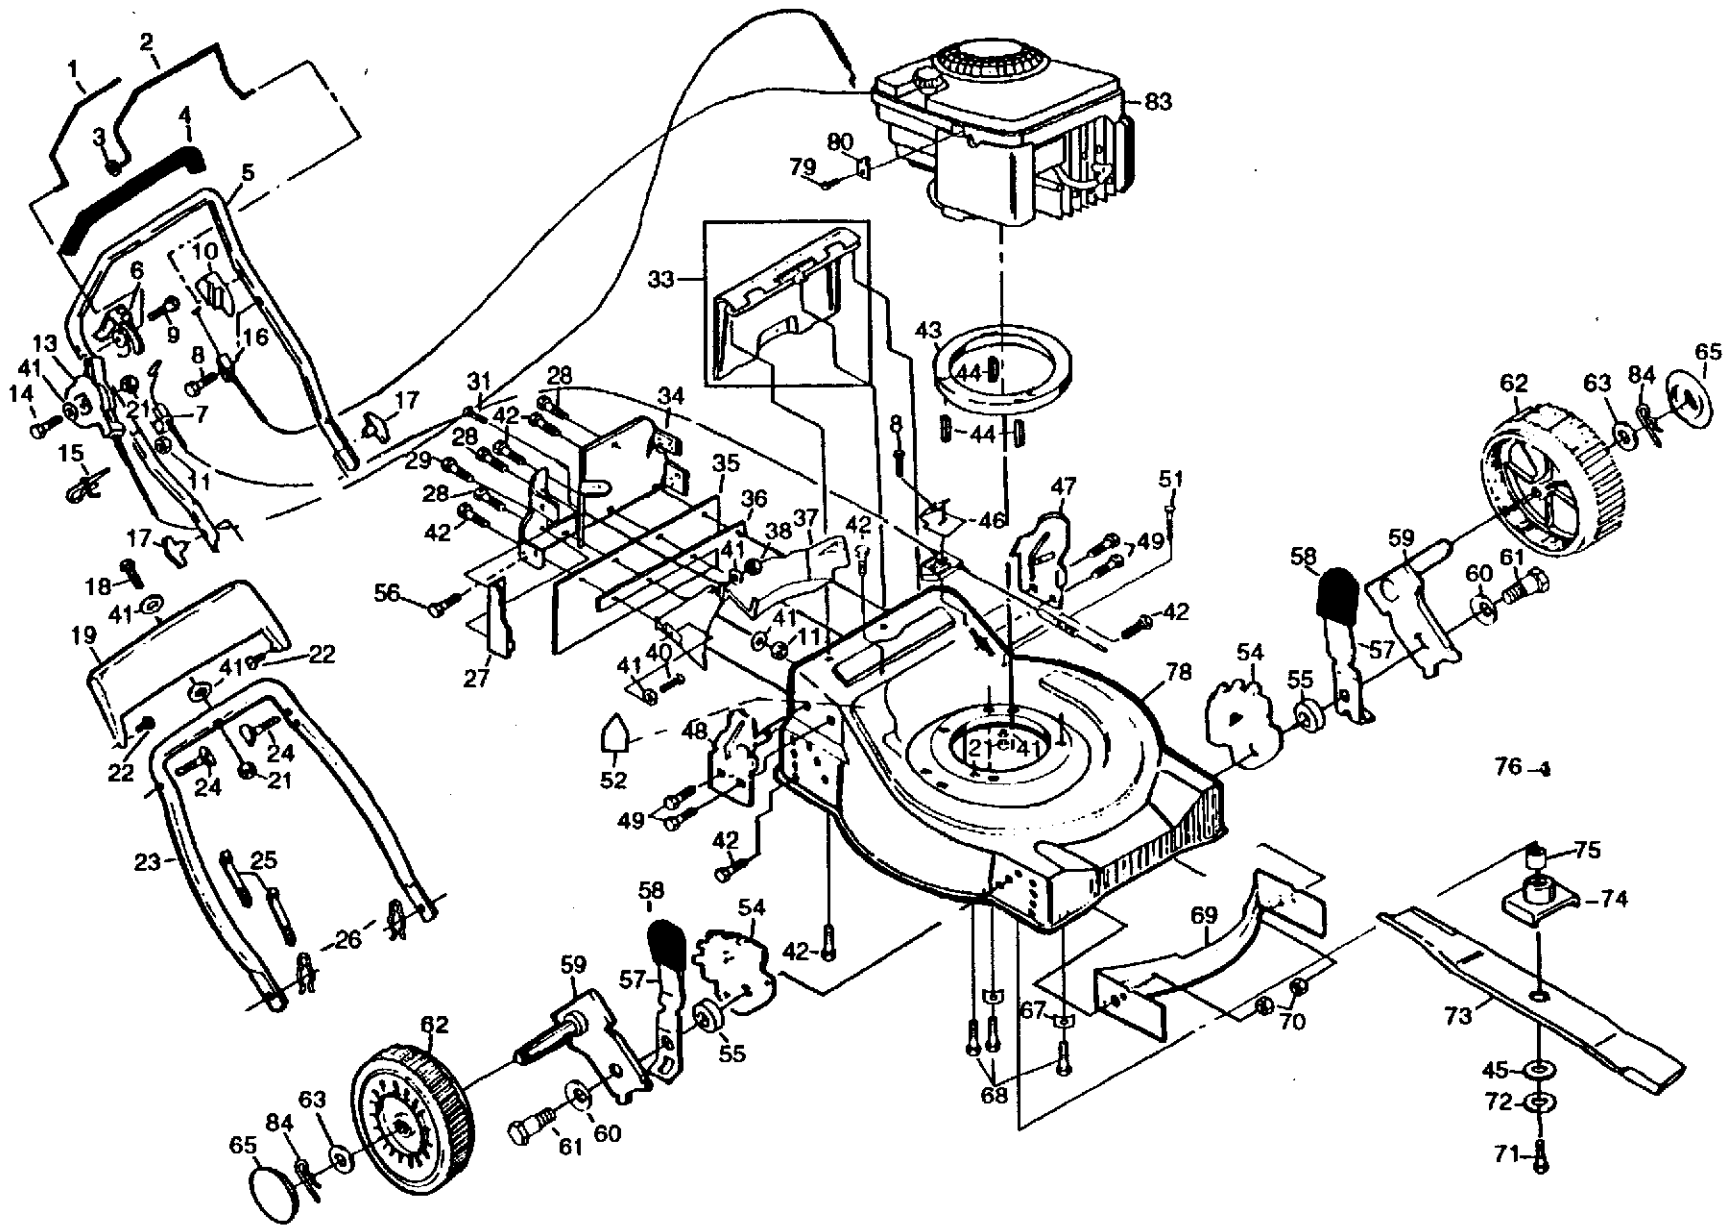

REPAIR PARTS

22" ROTARY LAWN MOWER - - MODEL NO. 56srq, PRODUCT NO. 954 05 50-11 (H56SRQD)

www.mymowerparts.com

For Husqvarna Parts Call 606-678-9623 or 606-561-4983

REPAIR PARTS

22" ROTARY LAWN MOWER - - MODEL NO. 56srq, PRODUCT NO. 954 05 50-11 (H56SRQD)

KEY NO.	PART NO.	DESCRIPTION	KEY NO.	PART NO.	DESCRIPTION
1	532850839	Drive Bar	44	532850987	Engine Bushing
2	532131100	Engine Control Bar	45	532851074	Washer
3	532050806	Flat Washer	46	532088615	Bracket Cover
4	532850724	Handle Grip	47	532125186	Handle Bracket Assembly (Left)
5	532125295	Upper Handle	48	532125187	Handle Bracket Assembly (Right)
6	532850042	Drive Control Actuator	49	532055187	Thread Cutting Screw 5/16-18 x 3/4
7	532136428	Drive Cable Assembly	51	872070404	Carriage Bolt 1/4-20 x 1/2
8	532085768	Thread Rolling Screw #10-24 x 3/4	52	532107339	Danger Decal
9	532851552	Self-tapping Screw #10-24 x 5/8	54	532850955	Wheel Adjusting Bracket
10	532850041	Zone Control Actuator	55	532084920	Spacer
11	873510400	Locknut 1/4-20	56	532751584	Screw #6
13	532700417	Throttle Control	57	532125168	Selector Spring
14	532086055	Machine Screw 1/4-20 x 2-1/4	58	532087877	Selector Knob
15	532132001	Rope Guide	59	532125169	Axle Arm Assembly
16	532851706	Engine Zone Control Cable	60	532062335	Belleville Washer
17	532136376	Handle Knob	61	532084921	Shoulder Bolt 3/8-16
18	532085436	Hex Washer Head Machine 1/4-20 x 1-1/2	62	532800333	Wheel & Tire Assembly 8.0 x 2.0
19	532800547	Trim Plate Asm.	63	532052160	Washer 17/32 x 1 x 21Ga.
21	532063601	Locknut 1/4-20	65	532850845	Hubcap
22	532036953	Self-tapping Screw #10-24 x 5/8	67	532125078	Engine Washer
23	532125293	Lower Handle	68	532850999	Hex Head Thread Rolling Screw 3/8-16 x 2
24	532131959	Handle Bolt 5/16-18 x 1-3/4	69	532125345	Front Baffle
25	532066426	Wire Ties	70	532751592	Locknut 3/8-16
26	532051793	Hairpin Cotter	71	532850859	Hex Head Machine Screw Gr. 8
27	532138860	Side Baffle	72	532850263	Helical Washer 3/8
28	532086344	Self Tapping Screw #10-24 x 1/2	73	532103524	22" Blade
29	532086779	Hex Head Screw 1/4-20 x 3/4	74	532125375	Blade Adapter
31	532081276	Hex Washer Head Machine Screw #10-24 x 9/16	75	532103113	Spacer
33	532801097	Rear Door Kit	76	532111546	Square Key #HP-505
34	532138859	Back Plate	78	532701428	Lawn Mower Housing (Includes Key No. 52)
35	532130444	Rear Skirt	79	532083816	Thread Rolling Screw #10-32 x 5/8
36	532125224	Backing Strip	80	532213146	* Cable Clamp
37	532850061	Rear Baffle	83	-----	* Engine - Briggs & Stratton, Model No. 124782
38	532074189	Locknut	84	532085179	Retainer Clip
40	532076399	Hex Washer Head Tapping Screw #10-24 x 1/2	--	532701319	Owner's Manual (English)
41	532085723	Washer	--	532701320	Owner's Manual (French)
42	532054583	Hex Tapping Screw 1/4-20 x 1/2	--	532800569	Decal (Engine)
43	532850988	Engine Spacer	--	532801632	Decal (Housing)
			--	532850788	Decal (Trim Plate)

Available accessories not included with mower:
MA36 Clipping Deflector

NOTE: All component dimensions given in U.S. inches. 1 inch = 25.4 mm

* These parts must be purchased through an authorized Briggs & Stratton dealer.