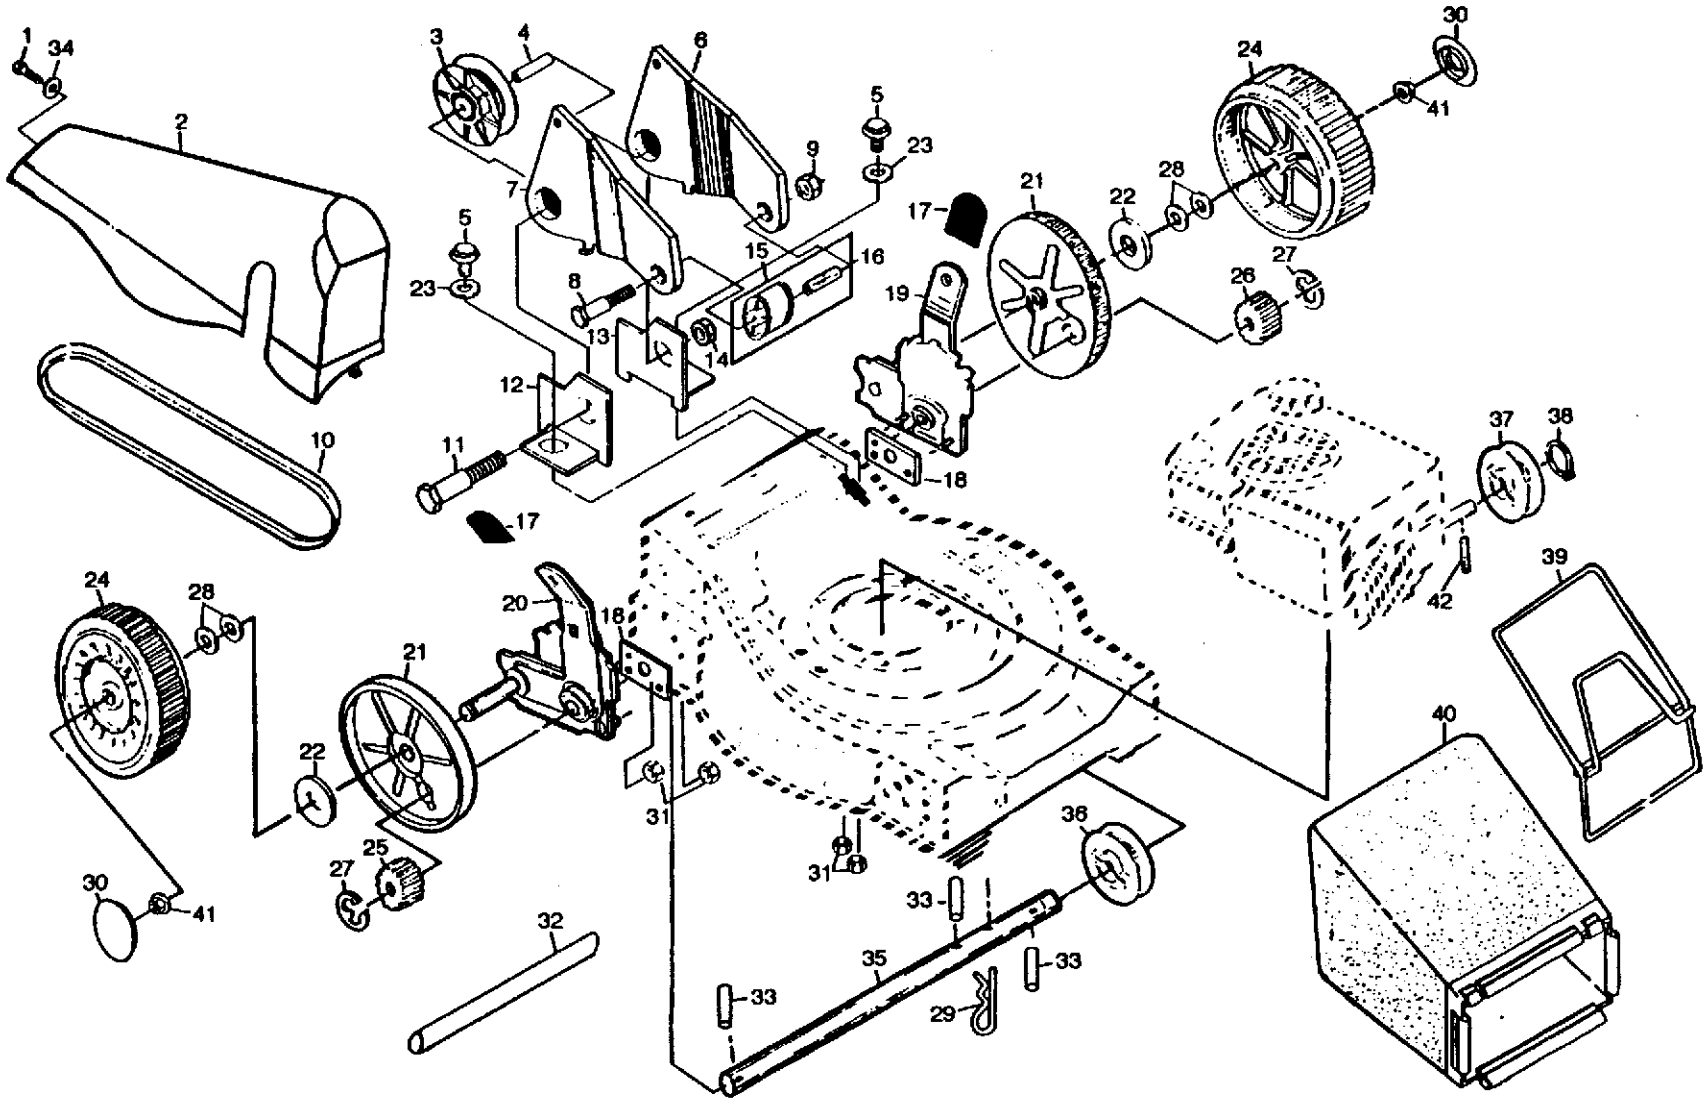

REPAIR PARTS

22" ROTARY LAWN MOWER - - MODEL NO. 56srq, PRODUCT NO. 954 05 50-11 (H56SRQD)

REPAIR PARTS

22" ROTARY LAWN MOWER - - MODEL NO. 56srq, PRODUCT NO. 954 05 50-11 (H56SRQD)

KEY NO.	PART NO.	DESCRIPTION	KEY NO.	PART NO.	DESCRIPTION
1	532750097	Hex Washer Head Screw #10-24 x 1/2	22	532067725	Washer
2	532850833	Drive Cover	23	532070543	Flat Washer
3	532128829	Idler Pulley	24	532800334	Wheel & Tire Assembly 9.0 x 2.0
4	532850037	Pulley Spacer	25	532850016	Drive Pinion (Right)
5	532086779	Hex Head Machine Screw 1/4-20 x 3/4	26	532850017	Drive Pinion (Left)
6	532125226	Idler Bracket (Left)	27	812000003	E-Ring
7	532125227	Idler Bracket (Right)	28	532057143	Wave Washer
8	874350424	Hex Head Screw 1/4-20 x 1-1/2	29	532085179	Retainer Clip
9	532050962	Locknut 1/4-20	30	532850845	Hubcap
10	532134109	Drive Belt	31	532063601	Locknut 1/4-20
11	874760524	Hex Head Bolt 5/16-18 x 1-1/2	32	532850373	Drive Shaft Cover
12	532138862	Pivot Bracket (Right)	33	532851980	Drive Pawl
13	532138861	Pivot Bracket (Left)	34	532004802	Washer
14	532063124	Locknut 5/16-18	35	532128488	Drive Shaft
15	532129275	Idler Assembly Kit (Includes Key No. 16)	36	532088082	Driven Pulley
16	532088576	Idler Spacer	37	532850027	Drive Pulley
17	532087877	Selector Knob	38	812000030	Retaining Ring
18	532125230	Spacer Plate	39	532800393	Catcher Frame Assembly
19	532128700	Selector Assembly (Right)	40	532800386	Grass Bag Assembly
20	532128701	Selector Assembly (Left)	41	532083923	Flange Hex Locknut 3/8-16
21	532088080	Dust Cover	--	532850209	Decal "Clean Under"