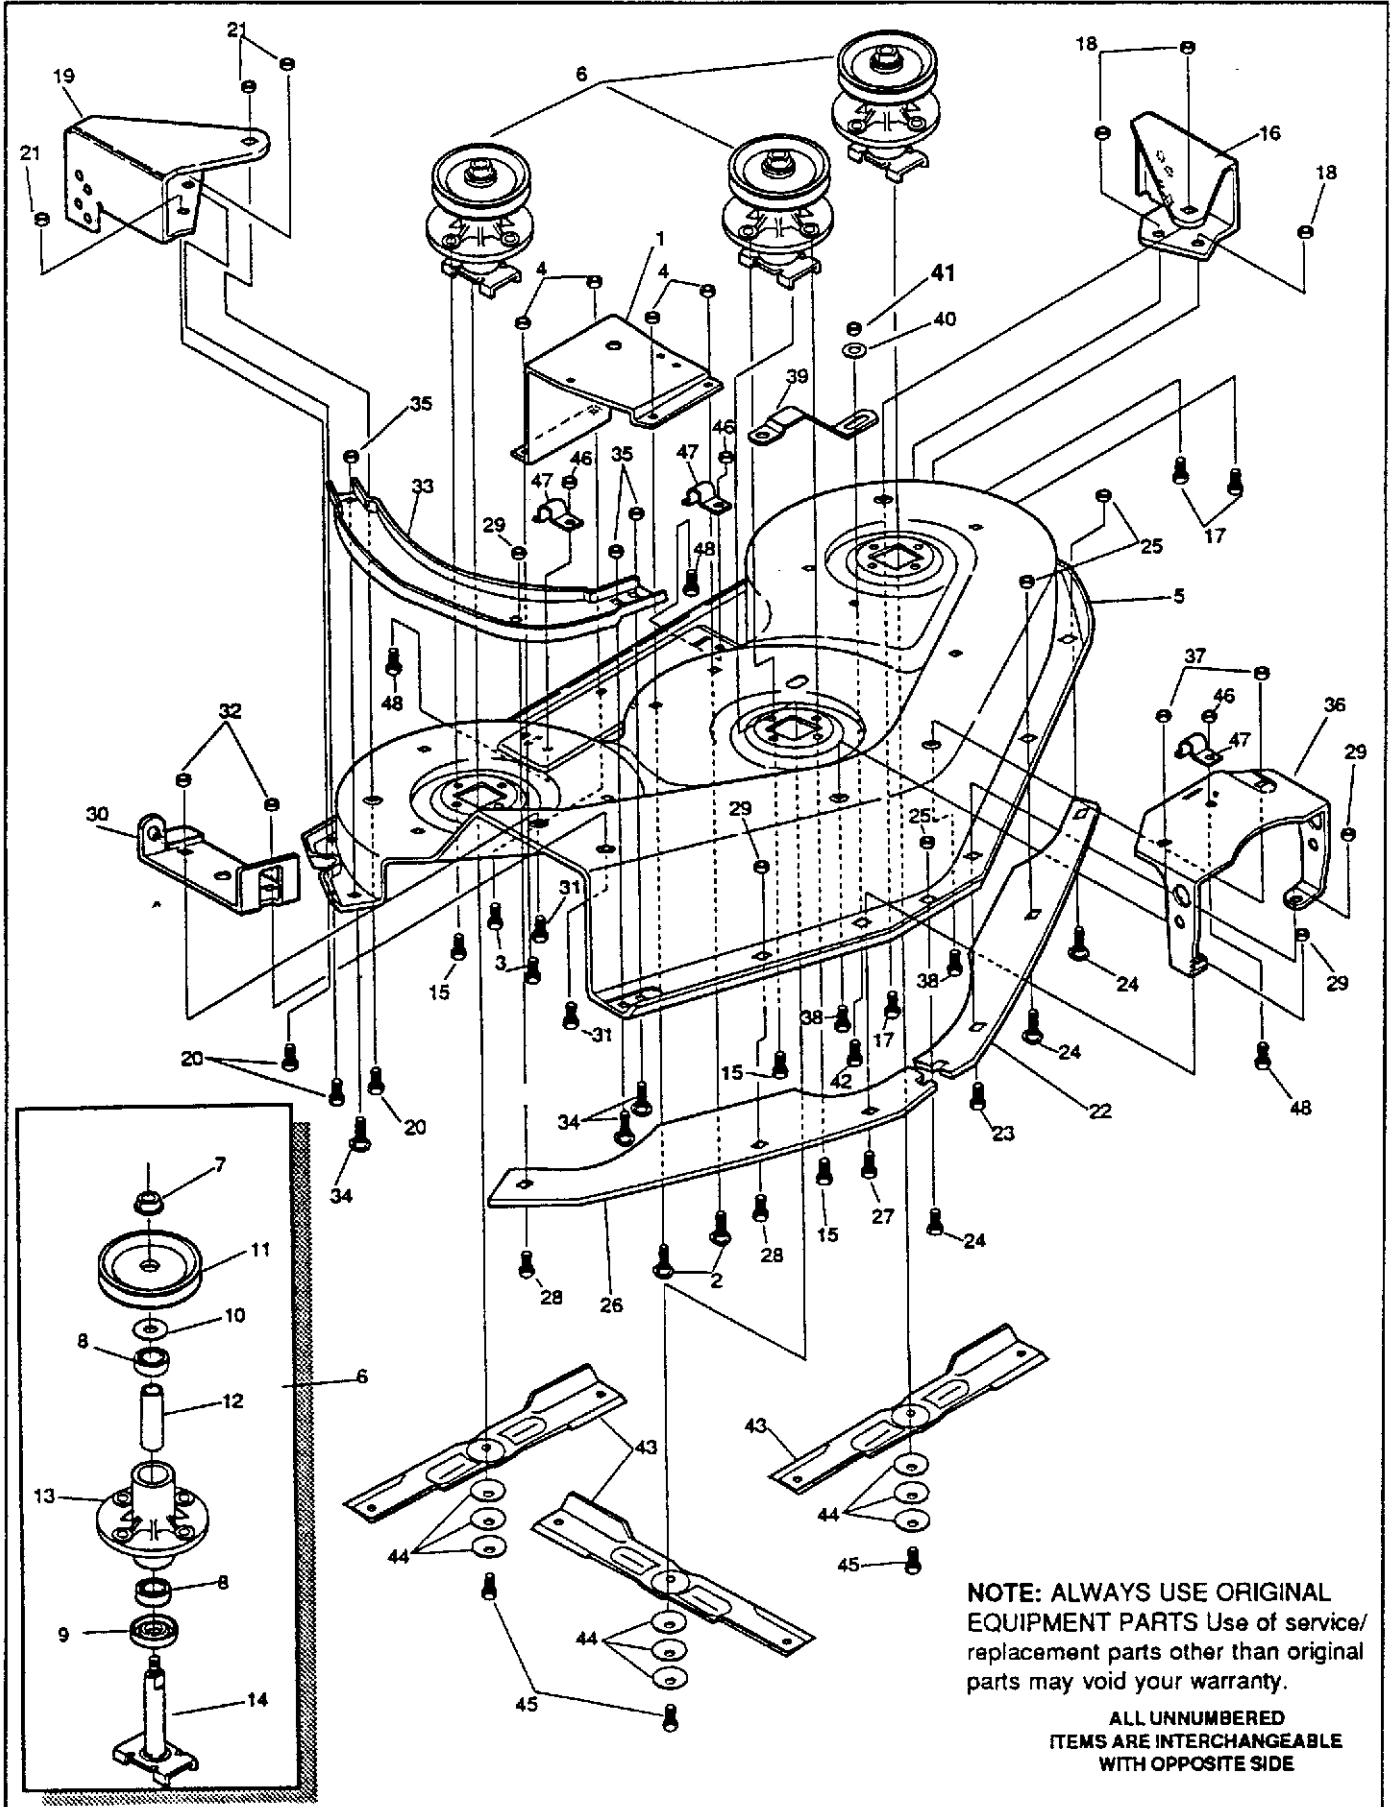

TRACTOR REPAIR PARTS

46" TRACTOR MODEL 4140H

NOTE: ALWAYS USE ORIGINAL EQUIPMENT PARTS Use of service/replacement parts other than original parts may void your warranty.

ALL UNNUMBERED ITEMS ARE INTERCHANGEABLE WITH OPPOSITE SIDE

TRACTOR REPAIR PARTS

46" TRACTOR MODEL 4140H

Key No.	Part No.	Description	Key No.	Part No.	Description
1	312699	Support Bracket 46"	27	120228	Screw, 5/16-18 x 5/8 In.
2	126211	Bolt, 5/16-18X .63 CARR	28	126211	Bolt, 5/16-18X .63 CARR
3	120228	Screw, 5/16-18X .63 HHC	29	1498	Nut, 5/16-18 REGHEXCTRLK
4	1498	Nut, 5/16-18 REGHEXCTRLK	30	312703	Bracket Chute Mount
5	313229	Mower Deck 46" Sus. SD	31	120228	Screw, 5/16-18X .63 HHC
6	302297	Quill, Assy 46" Deck	32	1498	Nut, 5/16-18 REGHEXCTRLK
7	1282	Nut, 7/16-20 WDFLLK	33	312702	Brace, Skid
8	49562	Bearing, Ball	34	126211	Carriage Bolt, 5/16-18 x 5/8 In.
9	50616	Dust Shield	35	1498	Nut, 5/16-18 REGHEXCTRLK
10	56280	Spacer	36	312705	Lift Support Bracket
11	56391	Quill Pulley BRZ 960	37	1498	Nut, 5/16-18 REGHEXCTRLK
12	58128	Spacer, L&RH Quill	38	120228	Screw, 5/16-18X .63 HHC
13	58162	Casting LH	39	314020	Support Bracket
14	302295	Saddle & Shaft Assy.	40	120393	Washer, Flat .344X .69X.065
15	50634	Screw, 5/16-18X .87 HX WA TAP	41	1498	Nut, 5/16-18 REGHEXCTRLK
16	312708	Bracket Gauge Wheel L.H.	42	120228	Screw, 5/16-18X .63 HHC
17	120228	Screw, 5/16-18X .63 HHC	43	317071	Blade, 16.13 High-Lift
18	1498	Nut, 5/16-18 REGHEXCTRLK	44	2483	Washer, .39IDX1.25DX.07 BELLVIL
19	312700	Bracket Gauge Wheel R.H.	45	39573	Screw, 3/8-24X1.00 NYLHHCGR5
20	120228	Screw, 5/16-18X3/4 HHC	46	1498	Nut 5/16-18 REG HEX CTRLK
21	1498	Nut, 5/16-18 REGHEXCTRLK	47	312701	Clip
22	312710	Baffle 46" Deck	48	120228	Screw, 5/16-18 X .63 HHC
23	120228	Screw, 5/16-18 x .63			
24	126211	Bolt, 5/16-18X .63 CARR			
25	1498	Nut, 5/16-18 REGHEXCTRLK			
26	312706	Baffle RH 46" Deck