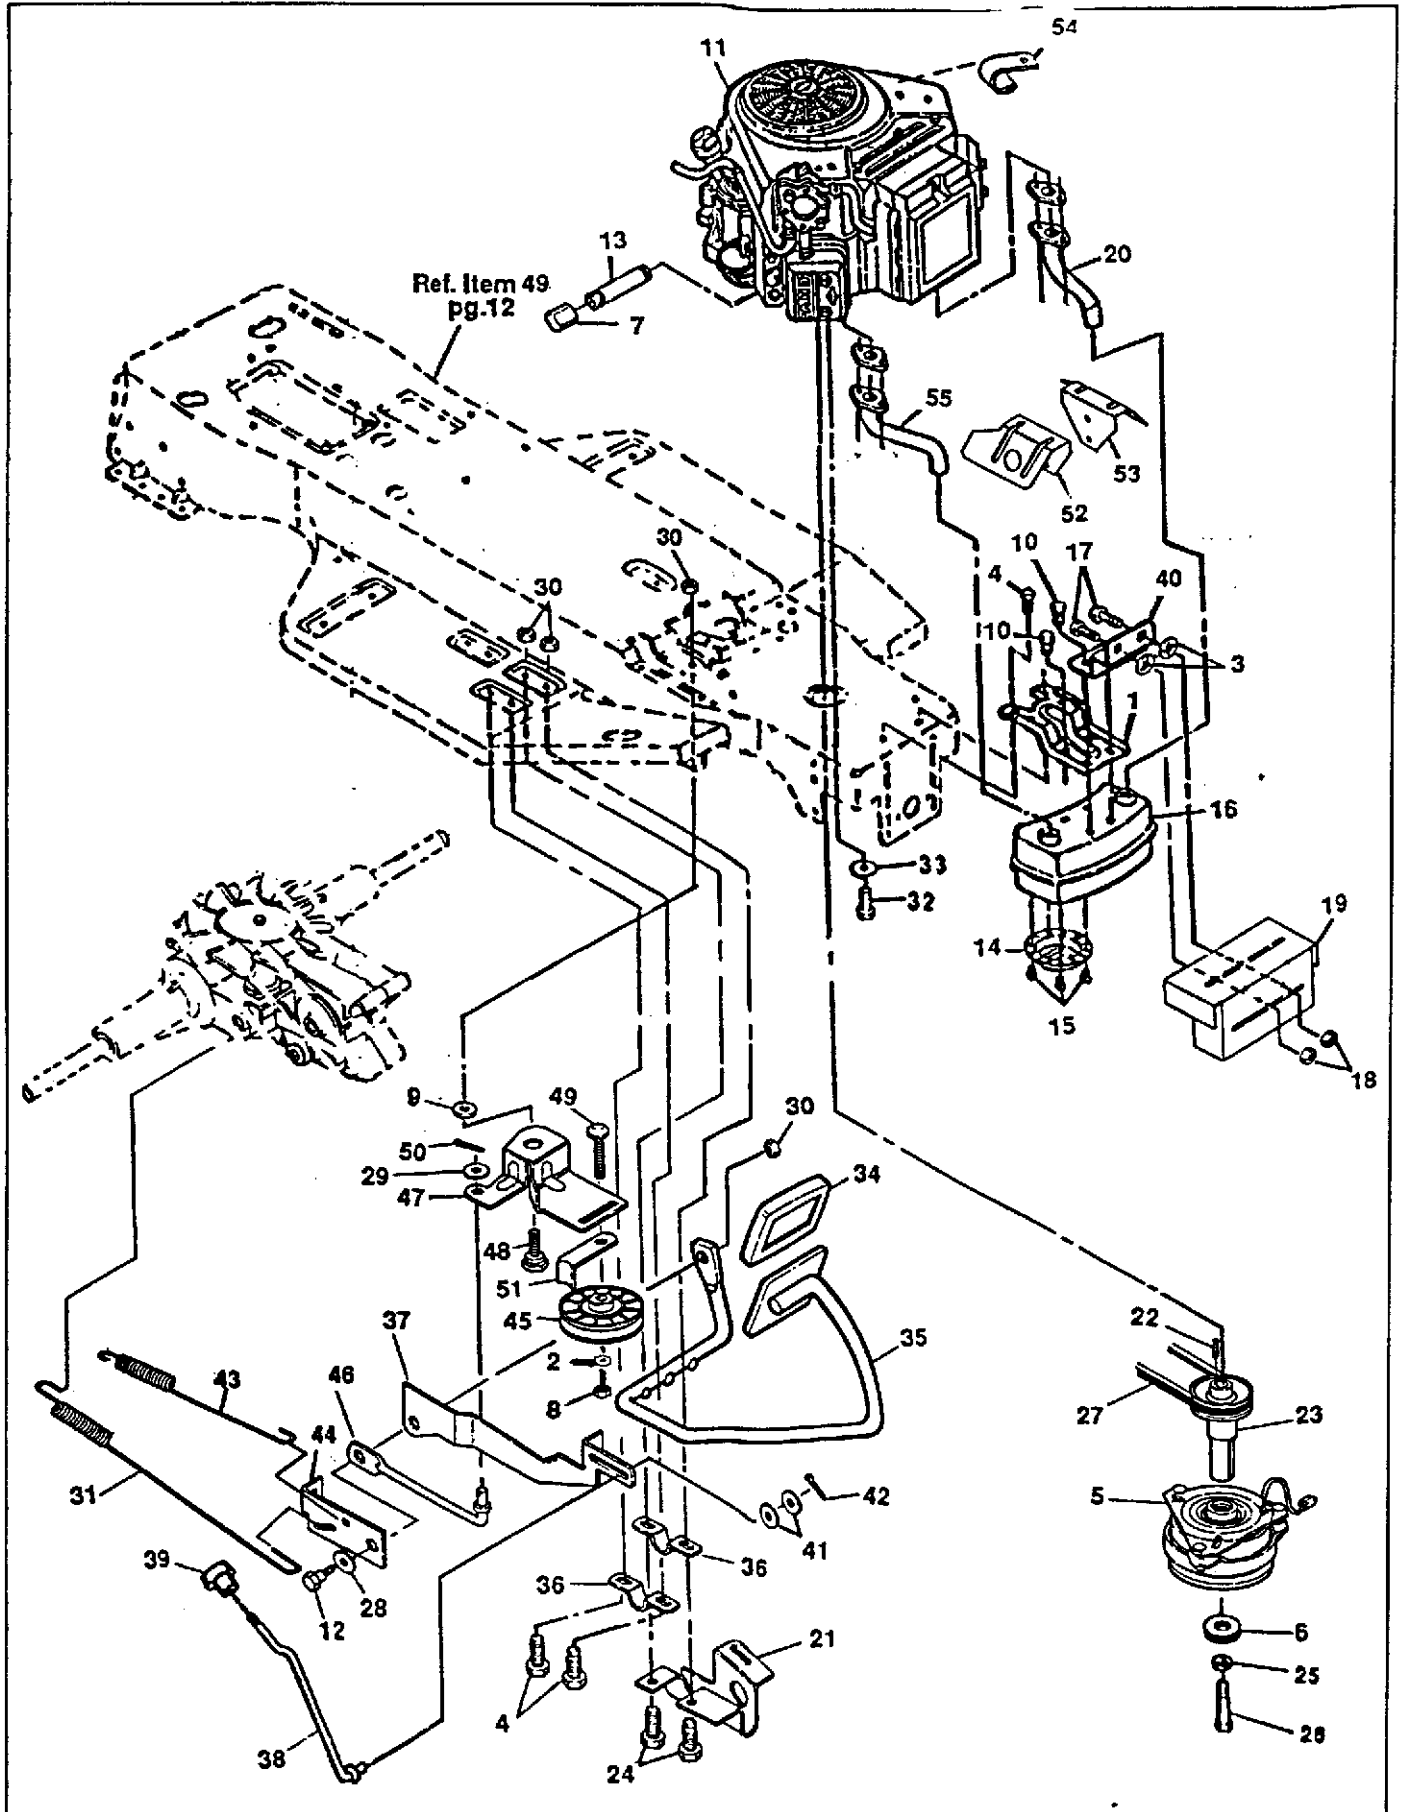

TRACTOR REPAIR PARTS

46" TRACTOR MODEL 4140H

TRACTOR REPAIR PARTS

46" TRACTOR MODEL 4140H

Key No.	Part No.	Description	Key No.	Part No.	Description
1	306577	Muffler Bracket	39	304367	Knob, Parking Brake
2	120382	Washer, Reg. Split Lock	40	9796	Transaxle Brkt.
3	309436	Pushnut, 5/16 Bolt Retainer	41	120385	Flatwasher, .250 x .56 x .04
4	35497	Screw, 5/16-18 x 1/2	42	121223	Cotter Pin
5	308950	Electric Clutch	43	313660	Electric Clutch Spring
6	302879	Bearing, Sleeve Sector Gear	44	310259	Bracket-Brake, Neutral
7	47828	Pipe Cap	45	303031	Idler Pulley
8	120377	Nut, 3/8-16 Thd.	46	314738	Clutch Rod
9	45602	Flatwasher, .333 x .87 x .119	47	314786	Idler Arm
10	995338	Screw, 1/4-20 x 5/9 In.	48	310269	Bolt, Shoulder, 5/16-18
11	ENGINE		49	45892	Screw, 3/8-16 x 1-1/2 In.
12	310087	Bolt, Shoulder 5/16-18	50	36368	Cotter Pin
13	307174	Nipple, 3/8-18	51	39659	Retainer Belt
14	56472	Deflector Side Out	52	313044	Air Deflector
15	35287	Screw, #8-32 x .3/8	53	313043	Air Deflector
16	305553	Muffler	54	57569	Wire Retainer
17	126211	Bolt, 5/16-18x5/8	55	305554	Tube, Muffler Exhaust R.H.
18	55273	Nut, 5/16-18			
19	308144	Heat Shield			
20	305555	Tube, Muffler Exhaust, L.H.			
21	308340	Bracket, Front Hanger			
22	305562	Key, Square			
23	309388	Engine Pulley Assembly			
24	122007	Screw, 5/16-18 x 3/4 In.			
25	120383	Lockwasher, .459 x .78x.12			
26	215649	Screw, 7/16-20 x 5/2 In.			
27	310275	Hydro Traction Belt			
28	30289	Wave Washer			
29	120394	Flatwasher, .406 x .81x.06			
30	1498	Nut, 5/16-18			
31	309935	Spring, Hydro Brake			
32	50947	Screw, 7/16-20 x 5/2 In.			
33	138489	External Lockwasher			
34	304490	Clutch Brake Pad			
35	310258	Clutch Brake Weld Assy.			
36	313271	Clutch Brake Arm Bracket			
37	310260	Park Brake Lever			
38	304217	Parking Brake Rod