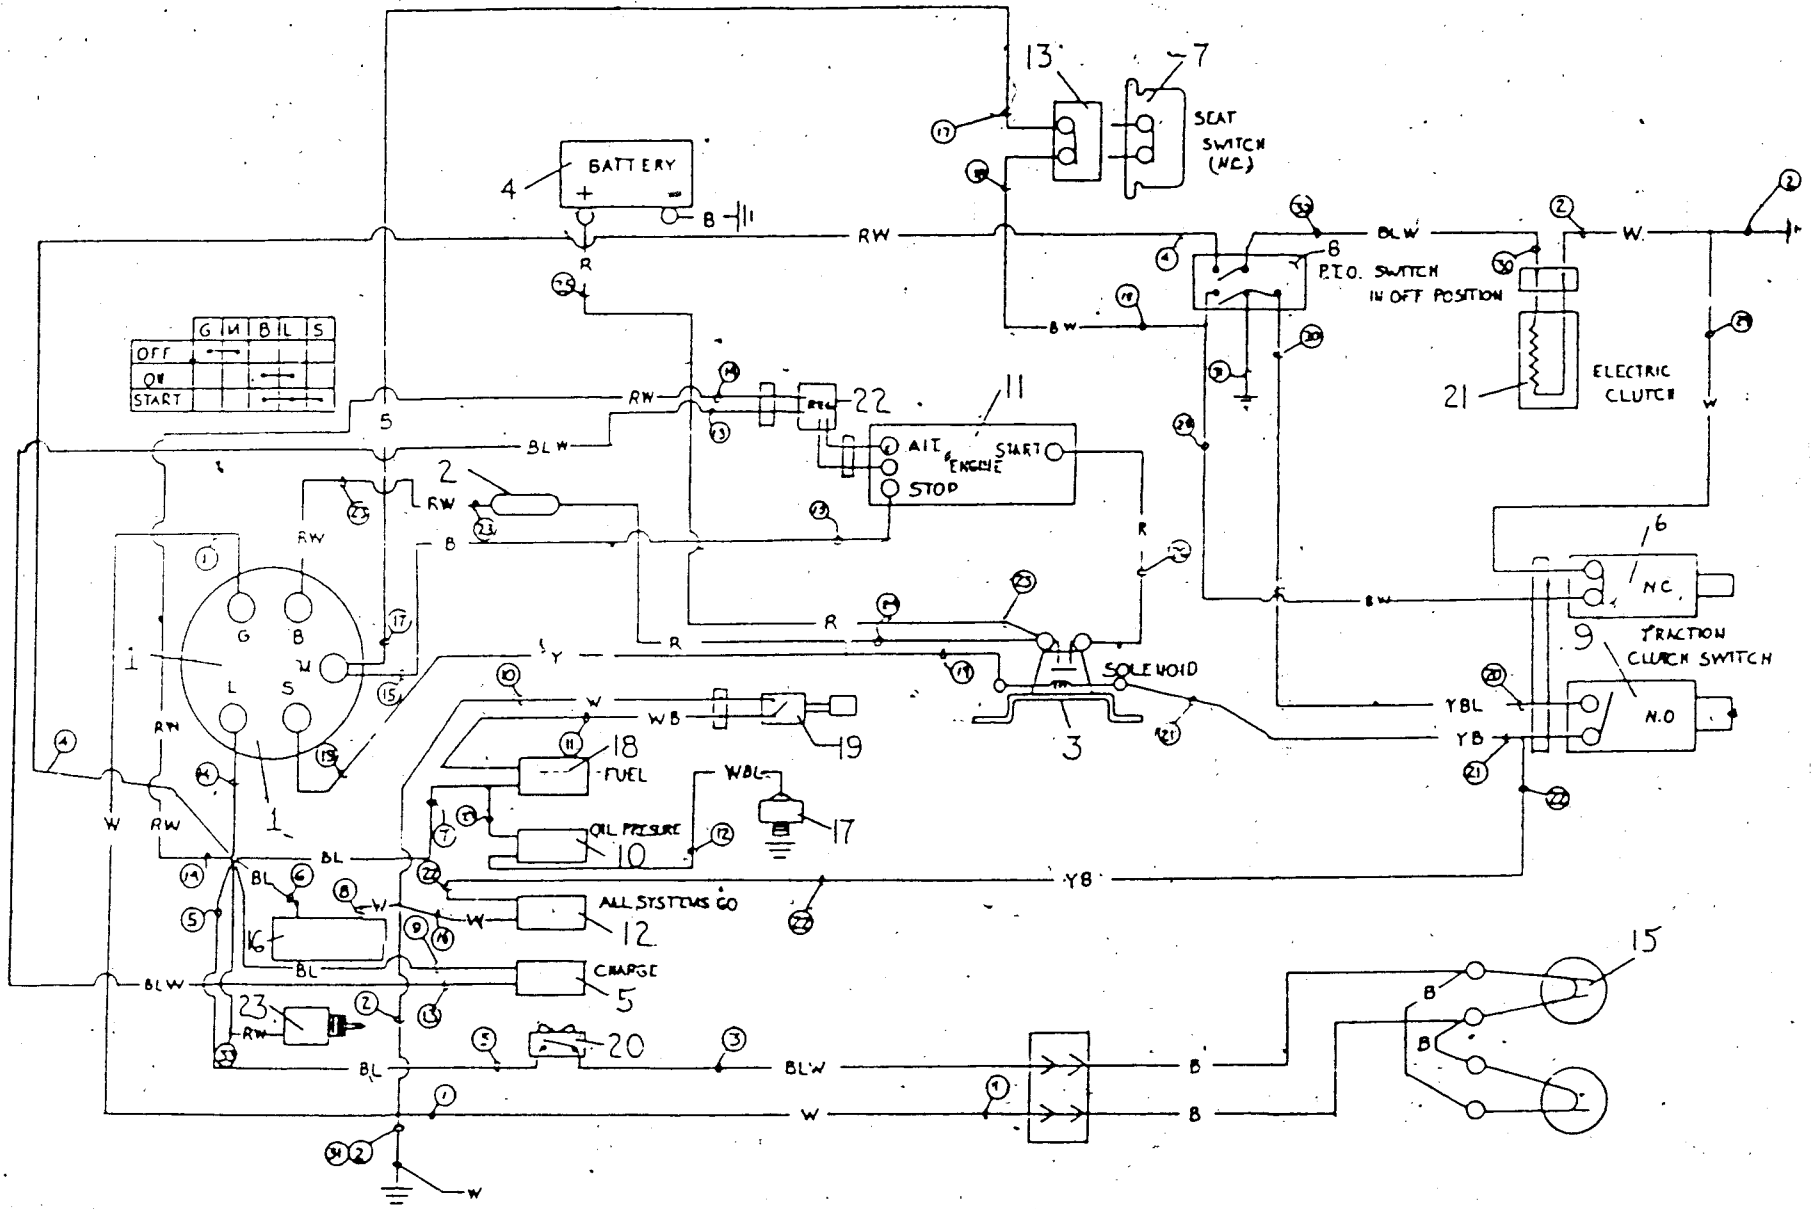

TRACTOR REPAIR PARTS

46" TRACTOR MODEL 4140H

Key No.	Part No.	Description	Key No.	Part No.	Description
1	57547	Seat Switch	27	310966	Solenoid
2	309285	Switch, Elec/Clutch Actuator	28	120368	Nut, Hx 5/16-24 Thd.
3	55511	Cable, Battery, Negative	29	138485	Washer, Lock 5/16 In.
4	271184	Nut, Hx, Keps, 5/16-18 Thd.	30	271172	Nut, Hx, Keps, 1/4-20 Thd.
5	305702	4-Pin Lampholder	31	1502	Nut, Hx, Ctrlk, 1/4-20 Thd.
6	57444	Tie Cable	32	120854	Screw , 1/4-20 x .63
7	300626	Key, Ignition Switch	33	306694	Battery
8	300193	Nut, Switch	34	302912	Bracket, Battery Hold-Down
9	300194	Boot, Switch	35	310067	Wingnut, 1/4-20 Thd.
10	305720	Switch, Ignition	36	315695	Wiring Harness
11	300334	Switch, Light	37	300302	Plastite Screw
12	57551	Rod, Battery Hold-Down	38	302031	Fuse, 15A-32V
13	47452	Gas Line, 10" (cut to length)	39	41482	Press Clip
14	48672	Clamp, Gas Line	40	315602	Regulator, Sen Volt B & S With Sensor
15	307113	Choke Control	41	304739	Miniature Hour Meter
16	120622	Nut, Hex, #8-32 Thd.	42	308347	Screw, #6-32 x 1/2 In.
17	305701	3-Pin Lampholder	43	271482	Nut, #6-32
18	159585	Screw, Ph Pn, #8-32 x 3/8 In.	44	313430	Nut
19	304439	Knob, Throttle Control	45	57769	Indicator Bulb
20	307362	Throttle Control	46	307056	Voltage Sensor
21	159943	Screw, #10-24 X 5/8 In.	47	187745	Screw, 1/4-20 x .75
22	308459	Nut, Hx, Nylon Lock, #10-24 Thd.	48	314797	Oil Sensor, B & S Twin Cylce
23	52572	Bulb Headlamp	49	160505	Screw, 1/4-20 x .38
24	303064	Assembly, Light Wire	50	308201	Boot, Rubber (battery cable)
25	57211	Switch			
26	57220	Screw, Pn Hd, Tap #12 x 1/2 In.			

FOR MODELS 4140H & 4140G

For Husvarna Parts Call 606-678-9623 or 606-561-4983