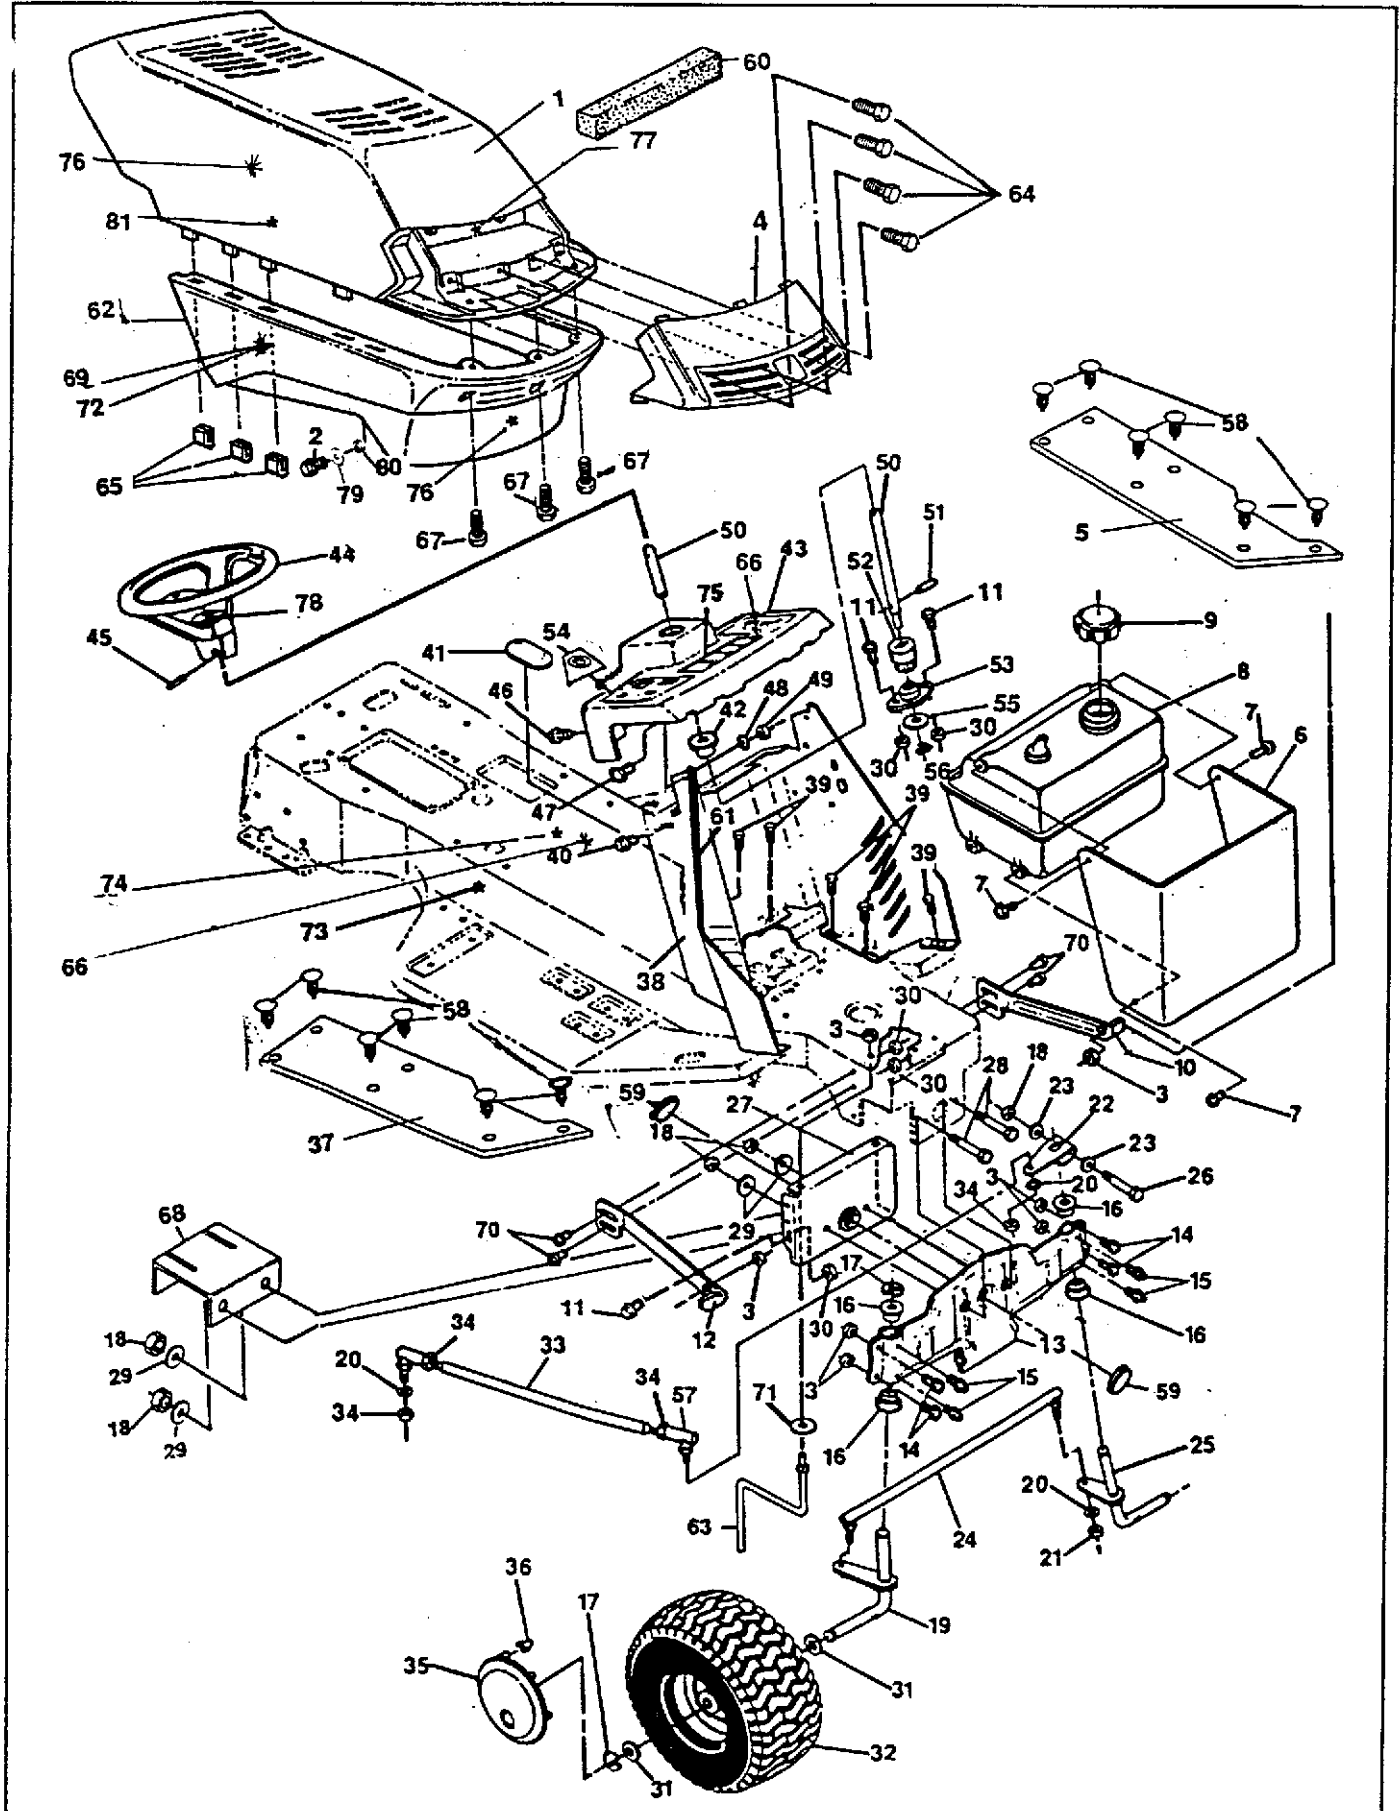

TRACTOR REPAIR PARTS

46" TRACTOR MODEL 4140H

TRACTOR REPAIR PARTS

46" TRACTOR MODEL 4140H

Key No.	Part No.	Description	Key No.	Part No.	Description
1	310577	Hood	40	995346	Screw, Self-Tap, 1/4-20 x 1/2 In.
2	25086	Shoulder Bolt, 5/16-18 Thd.	41	305280	Cover
3	1498	Nut, Hx, Ctrlk, 5/16-18 Thd.	42	303228	Bushing, Upper Steering
4	306858	Lens, Headlight	43	309199	Dash, Upper
5	314885	Assembly, Foot Pad L. H.	44	303132	Steering Wheel
6	307437	Heat Shield	45	456378	Pin, Spring, 1/4 x 2 In.
7	300303	Screw, Hx Hd, Plastite 1/4 x 3/4	46	305850	Screw, Tap, 1/4-20 x 1/2 In.
8	305820	Tank, Gas 1.5 W/ Sensor	47	120854	Screw, Hx Hd, 1/4-20 x 5/8 In.
	305804	Low Fuel Sensor	48	120392	Washer, Flat, 9/32 In.
9	12501	Cap, Fuel	49	1502	Nut, Hx, Ctrlk, 1/4-20 Thd.
10	309461	Bracket, Hood L. H.	50	302307	Shaft, Steering
11	56030	Screw, Hx Hd, Wd Fl 5/16-18 x 3/4 In.	51	302524	Pin, Dowel
12	309460	Bracket, Hood R. H.	52	302314	Pinion, Steering
13	310670	Front Axle W/Bearings & Spindles	53	302498	Bearing, Flange
14	120228	Screw, Hx Hd, 5/16-18 x 5/8 In.	54	309195	Plate, Electric Clutch
15	706	Grease Fitting	55	2968	Washer, Flat, 1/2 In.
16	302303	Bearing, Spindle	56	20864	E-Ring
17	36625	E-Ring	57	57158	Ball, Joint, 3/8 Thd.
18	1499	Nut, Hx, Ctrlk, 3/8-16 Thd.	58	311087	Ratchet Fastener
19	305340	Spindle, R. H.	59	307112	Plug, Front Axle
20	120382	Washer, Split, Lock 3/8 In.	60	308115	Foam, Hood Baffle
21	120369	Nut, Hx, 3/8-24 Thd.	61	47453	Wide Trim 18"
22	302306	Steering Arm, Upper	62	306856	Grille
23	996416	Washer, Flat, 25/64 In.	63	300440	Belt Guide
24	300328	Assembly, Tie Rod	64	312085	Screw, #4-24 x 1/2 In.
25	305339	Spindle, L.H.	65	306857	Clip, Tinnerman
26	180134	Screw, Hx Hd, 3/8-16 x 2-1/2 In.	66	313539	Decal, Depress Clutch Brake
27	306103	Support Bracket, Front Axle	67	300302	Screw, # 10 x 1/2 In.
28	122207	Screw, Hx Hd, 3/8-16 x 3 In.	68	312904	Bracket, Stop
29	2483	Washer, Spring	69	316634	Decal, Pin Stripe R. H.
30	55273	Nut, Hx, Wd Fl Lk 5/16-18 Thd.	70	53652	Screw, Hex Wd Fl, 5/16-18 x 3/4 In.
31	642	Washer, Flat, 3/4 In.	71	138538	Washer, Internal Tooth
32	^	Wheel & Tire Assembly, Front	72	316635	Decal, Pin Stripe L. H.
	301140	Tire	73	311730	Decal, Wheel 4 Steer Husq.
	312739	Wheel	74	307772	Decal Oper Instr ERO Top Frame
	24167	Valve Stem	75	307280	Decal, Dash, Chg, Oil, Fuel All Systems
	314416	Bearing	76	311724	Decal, Fender Rear, Hood Husq.
33	302907	Drag Link	77	310534	Decal, Reflector Ver II Hood
34	124925	Nut, Hx, Jam, 3/8-24 Thd.	78	311728	Decal, Gunsight Cent. Steer Whl.
35	306569	Hubcap, Front	79	120396	Flat washer
36	306669	Clip, Hubcap	80	55273	Nut, 5/16-18
37	314888	Assembly, Foot Pad R. H.	81	316631	Decal, Model #4140H
38	304702	Dash, Lower			
39	45263	Screw, Tap, 5/16-18 x 3/8 In.			

(^) Order Parts Individually