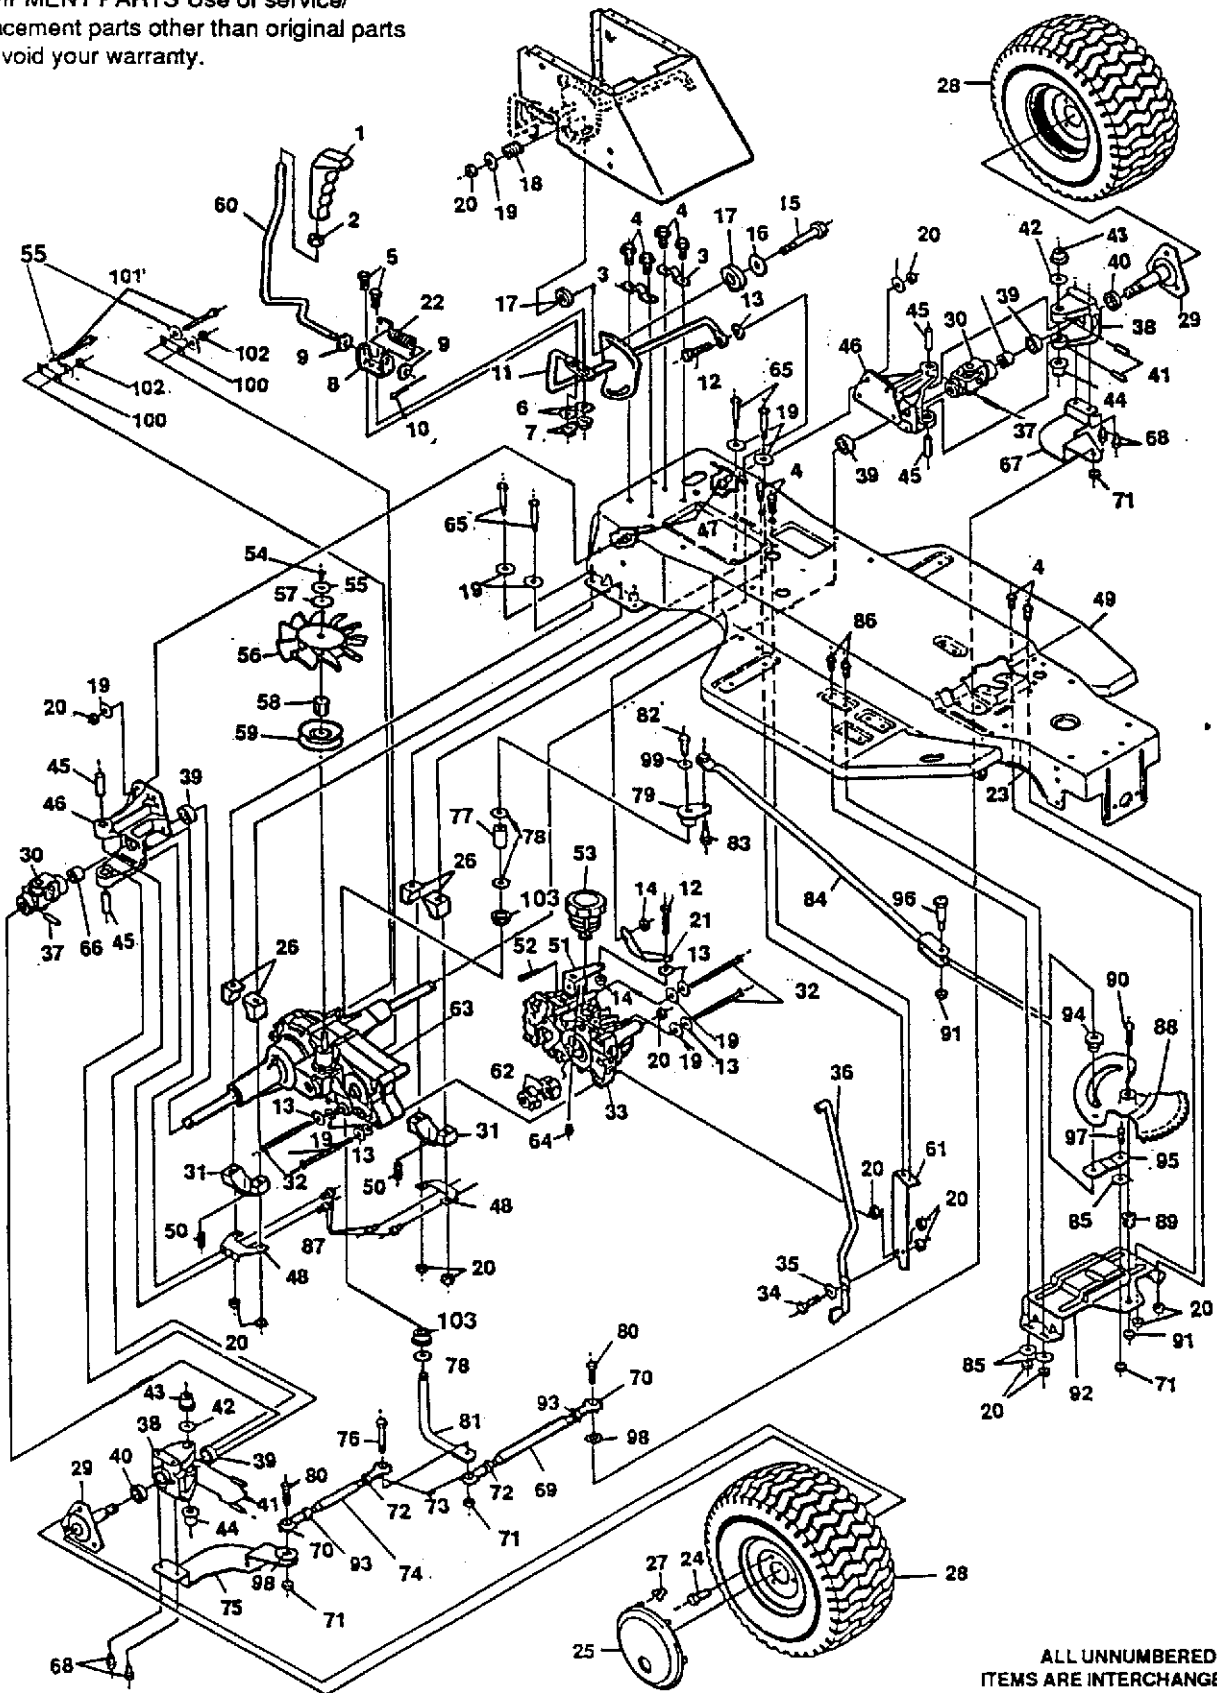

TRACTOR REPAIR PARTS

46" TRACTOR MODEL 4140H

NOTE: ALWAYS USE ORIGINAL EQUIPMENT PARTS Use of service/ replacement parts other than original parts may void your warranty.

ALL UNNUMBERED ITEMS ARE INTERCHANGEABLE WITH OPPOSITE SIDE

TRACTOR REPAIR PARTS

46" TRACTOR MODEL 4140H

Key No.	Part No.	Description	Key No.	Part No.	Description
1	304729	Handle, Deck Engage Lever	52	456652	Pin, Spring
2	1500	Nut, 1/4-13	53	310786	Reservoir, Hydro
3	313271	Bracket, Clutch/Brake Arm	54	180016	Screw, 1/4-20 x 1/2 In.
4	35497	Screw, 5/16-18 x 1/2 In.	55	120380	Washer, Split Lock
5	180018	Screw, 1/4-20 x .62 In.	56	308523	Fan
6	120392	Flatwasher	57	57626	Washer, Flat
7	51335	Nut, 1/4-20	58	310094	Nut, Pulley 1/2-20 and 1/4-20
8	310356	Bracket, Shift	59	310098	Pulley, Assy. Hydro
9	71073	Washer, Flat	60	310264	Shift Rod
10	121222	Pin, Cotter	61	310179	Stabilizer Bracket
11	310806	Shift Rod Assembly	62	313447	Coupling
12	122145	Screw, 3/8-16 x 1-1/4 In.	63		Transaxle
13	120638	Washer	64	102570	Set Screw
14	1499	Nut, 3/8-16 Thd.	65	180112	Screw, 5/16-18 x 2.75 In.
15	122065	Screw, 5/16-18 x 2 In.	66	304123	Spacer
16	845	Washer, Flat	67	306218	Arm, Rear Wheel Steer, L. H.
17	49922	Washer, Friction	68	39728	Screw, Self-Tap 3/8-16 x 3/4 In.
18	29170	Spring	69	313642	Tie Rod, L.H.
19	120393	Washer, Flat	70	308384	Tie Rod End, L. H.
20	1498	Nut, 5/16-18 Thd.	71	412349	Nut, Hex, Ctrk, 3/8-24
21	310204	Shift Link	72	124925	Nut, Hex Jam, 3/8-24
22	310336	Spring, Torsion	73	304260	Rod End
23	47453	Trim	74	313643	Tie Rod End, R. H.
24	123418	Screw, Hx Hd, 1/2-20 x 1/2 In.	75	306217	Arm, Rear Wheel Steer, R. H.
25	306570	Hubcap, 8 In.	76	181646	Screw, 3/8-24 x 1 3/4 In.
26	310813	Mounting Block	77	313641	Spacer
27	306669	Clip, Hubcap	78	25177	Washer, Lat 49/64 In.
28	^	Tire and Wheel Assembly	79	308719	Steering Pivot
	58276	Tire	80	181639	Screw, 3/8-24 x 1 1/4 In.
	12467	Wheel	81	313649	Shaft, Steering Pivot
	24167	Valve System	82	421051	Screw 5/16-24 x 1 In.
29	315264	Hub Assembly	83	12319	Bolt, Shoulder 3/8-24
30	12290	U-Joint Assembly	84	313639	Rod Assembly, Rear Wheel Steer
31	310187	Mounting Block	85	446363	Washer, Flat 3/8 In.
32	189299	Screw, 5/16-18 x 4-1/2 In.	86	35498	Screw, Self-Tap 5/16-18 x 3/8 In.
33	310227	Hydrostatic Pump	87	451814	Screw, Self-Tap 5/16-18 x 5/8 In.
34	310088	Shoulder Bolt	88	302877	Assembly Sector Gear
35	2483	Washer	89	302878	Bushing, Sector Gear
36	310261	Rod- Relief Valve	90	304296	Screw, 1/2-20 x 2 3/8 In.
37	36311	Pin, Grooved, 1/4 x 1 1/2 In.	91	274654	Nut, Hx, Ctrk 1/2-20
38	315267	Bracket, Steering Pivot, Outer	92	308341	Plate, 4-Wheel Steer Pivot
39	12325	Bearing	93	308399	Nut, Jam 3/8-24
40	315268	Bearing	94	304116	Cam Yoke Roller
41	456722	Pin, Spring 1/4 x 1 1/2 In.	95	302594	Arm, Roller Swing
42	21682	Washer, Flat	96	304122	Shoulder Bolt, Cam Roller
43	12288	Bushing, Shouldered	97	302588	Shoulder Bolt, Cam Follower Arm Pivot
44	12321	Bushing, Shouldered			
45	12289	Pin, Steering Hinge	98	120382	Washer, Split Lock
46	12485	Bracket, Steering Pivot, Inner	99	45602	Washer Flat
47	122017	Screw, Hx Hd, 5/16-18 x 1 In.	100	314511	Bracket, Rear Pivot
48	313644	Bracket, Transaxle Mounting	101	180020	Screw 1/4-20 x .75 In
49	315823	Main Frame	102	120375	Nut 1/4-20
50	140880	Screw, #10-32 x 1/4 In.	103	302303	Bearing Spindle
51	310180	Armspeed Control			

(^) Order Parts Individually