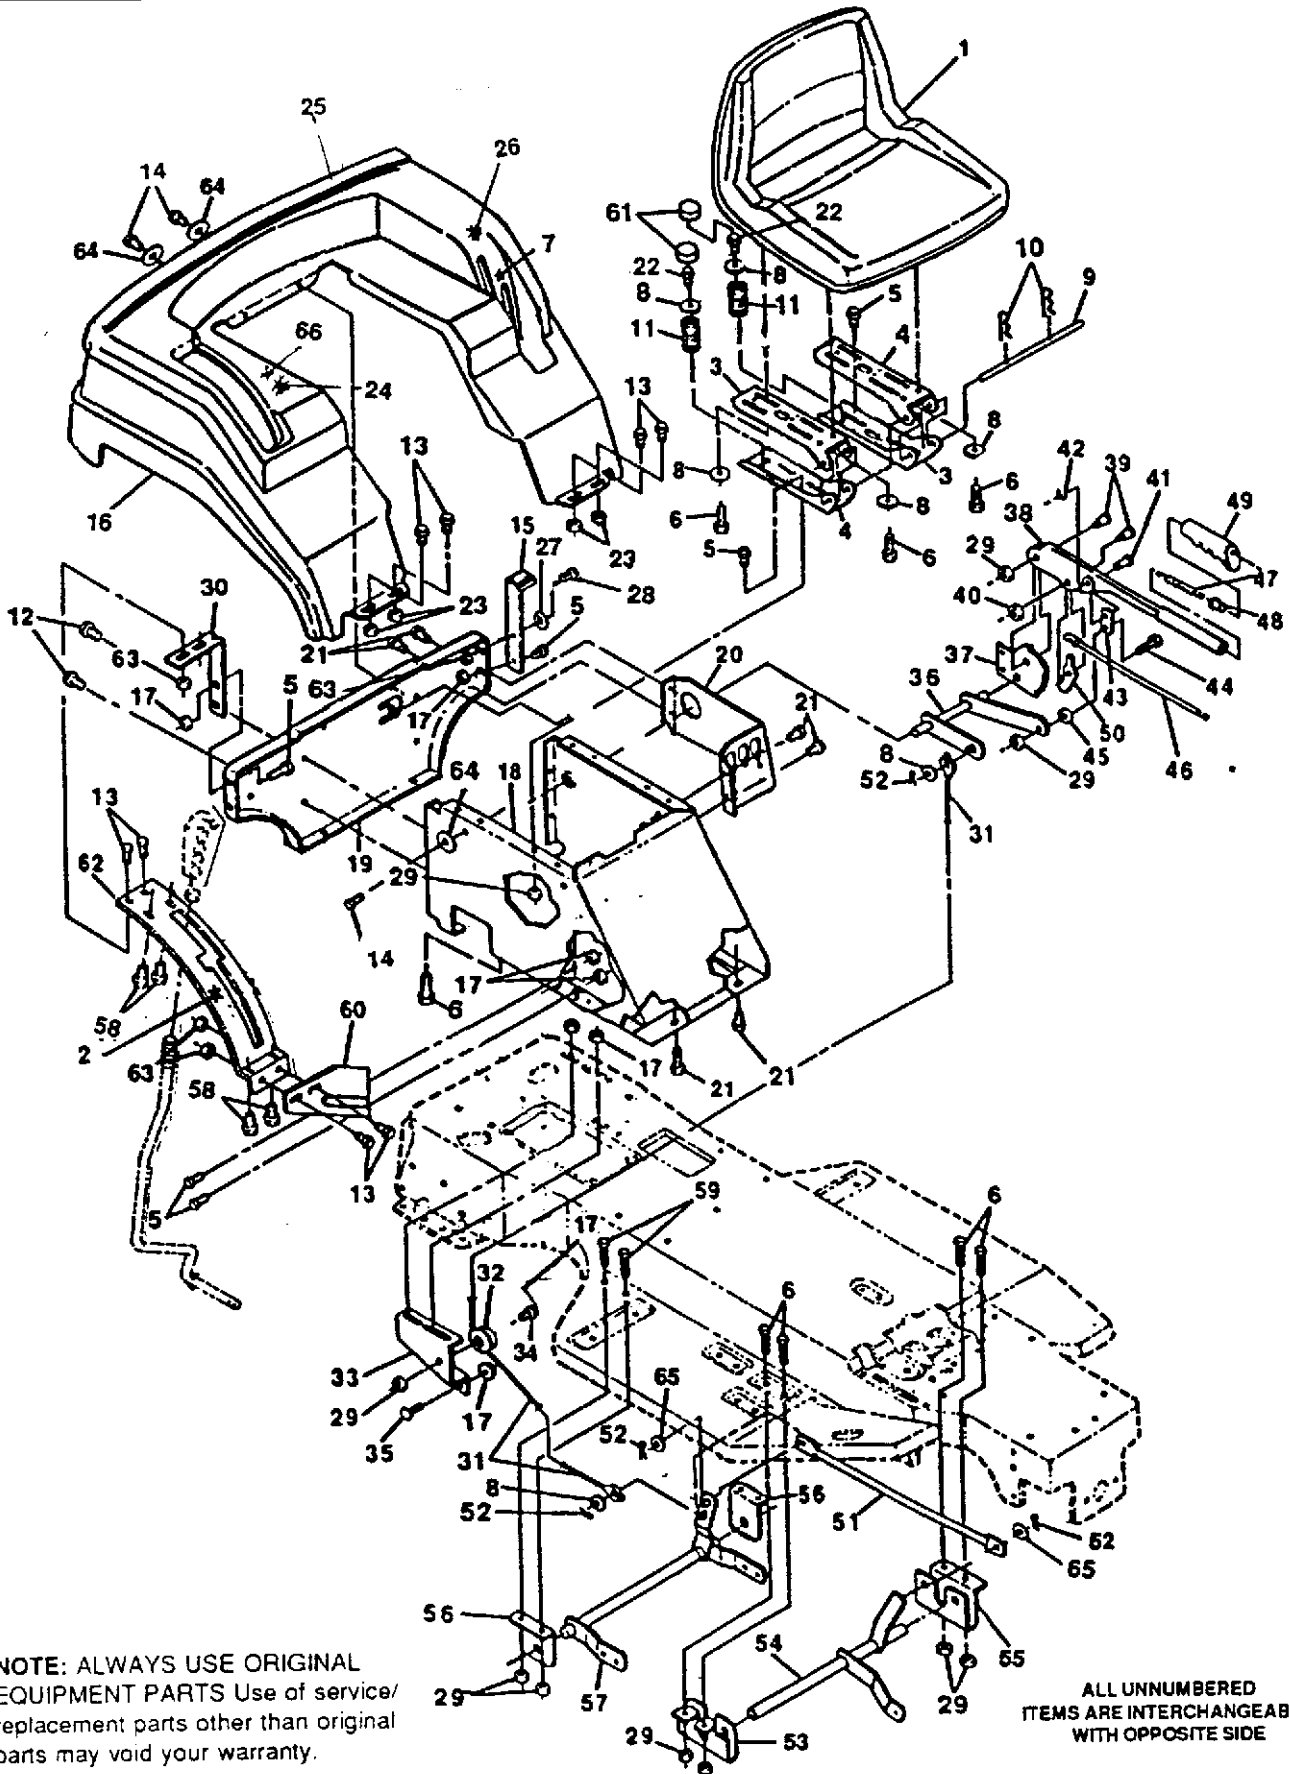

TRACTOR REPAIR PARTS

46" TRACTOR MODEL 4140H

TRACTOR REPAIR PARTS

46" TRACTOR MODEL 4140H

Key No.	Part No.	Description	Key No.	Part No.	Description
1	310384	Seat	44	36149	Shoulder Bolt, 5/16-18 Thd.
2	310609	Decal, Hydro	45	45602	Washer
3	305991	Channel, Seat	46	58330	Actuator Rod
4	304480	Channel, Seat	47	58326	Spring, Height Adjust
5	56030	Screw, Hx Hd, Wd Fl 5/16-18 x 3/4 In.	48	58325	Knob, Height Adjust
6	122007	Screw, Hx Hd, 5/16-18 x 3/4 In.	49	304730	Handle, Lift
7	311591	Decal, Deck Height	50	301239	Pawl, Height Adjust
8	120393	Washer, Flat, 11/32 In.	51	302380	Tie Rod
9	304481	Rod, Seat Support	52	121222	Cotter Pin
10	36368	Hair Pin, .073 Dia. x 1.13 In.	53	308339	Bracket, L. H. Front Hanger
11	305520	Seat Spring	54	308345	Assembly, Front Lift Shaft
12	50634	Screw, Tap, 5/16-18 x 7/8 In.	55	308340	Bracket, R. H. Front Hanger
13	180018	Screw, Hx Hd, 1/4-20 x 5/8 In.	56	308343	Bracket, Hanger
14	995338	Screw, Hx, Wshd Hd, Tap 1/4-20 x 5/8 In.	57	308955	Assembly, Rear Lift Shaft
15	306397	Fender Support, L. H.	58	300302	Screw, Hx Hd, Tap # 10 x 1/2 In.
16	316329	Fender	59	120228	Screw, Hx Hd, 5/16-18 x 5/8 In.
17	55273	Nut, Hx, Wd Fl, Lk 5/16-18 Thd.	60	306401	Support, Shift Plate
18	304475	Seat Support	61	56907	Cover, Seat Spring
19	304476	Support, Fender & Seat	62	315849	Quadrant
20	302208	Bracket, Support Engage	63	51335	Nut, Hx, Wd Fl Lk, 1/4-20 Thd.
21	35497	Screw, Hx Wshr Hd Tap, 5/16-18 x 1/2 In.	64	1084	Washer, Flat, .281 x 1.00 x .063
22	451815	Screw, 5/16-18 x .63	65	274517	Washer, Flat, 13/32 In.
23	1502	Nut, Lock, 1/4-20 Thd.	66	316700	Decal, Husqvarna U. S. A 4140H
24	313039	Decal, Patent Pending 4WS	67	316938	Operator's Manual (Not Illustrated) English
25	316628	Decal, Hydrostatic	68	316939	Operator's Manual (Not Illustrated) French
26	313538	Decal, Relief Valve Operation	69	316834	Part's Manual (Not Illustrated) English
27	120385	Washer, Flat			
28	180020	Screw, 1/4-20 x .75			
29	1498	Nut, Hx Ctrik, 5/16-18 Thd.			
30	306399	Fender Support, R. H.			
31	303227	Cable, Deck Lift			
32	48306	Pulley			
33	303230	Assembly, Pulley Bracket			
34	305522	Shoulder Bolt, 5/16-18 Thd.			
35	126211	Bolt, Carriage, 5/16-18 x 5/8 In.			
36	302205	Assembly, Upper Shaft			
37	302383	Quadrant			
38	9143	Lift Lever			
39	300171	Shoulder Bolt, 5/16-18 Thd.			
40	44108	Nut, Hx Wd Fl Lk 5/16-18 Thd.			
41	300310	Clevis Pin			
42	300311	E-Ring			
43	302357	Link