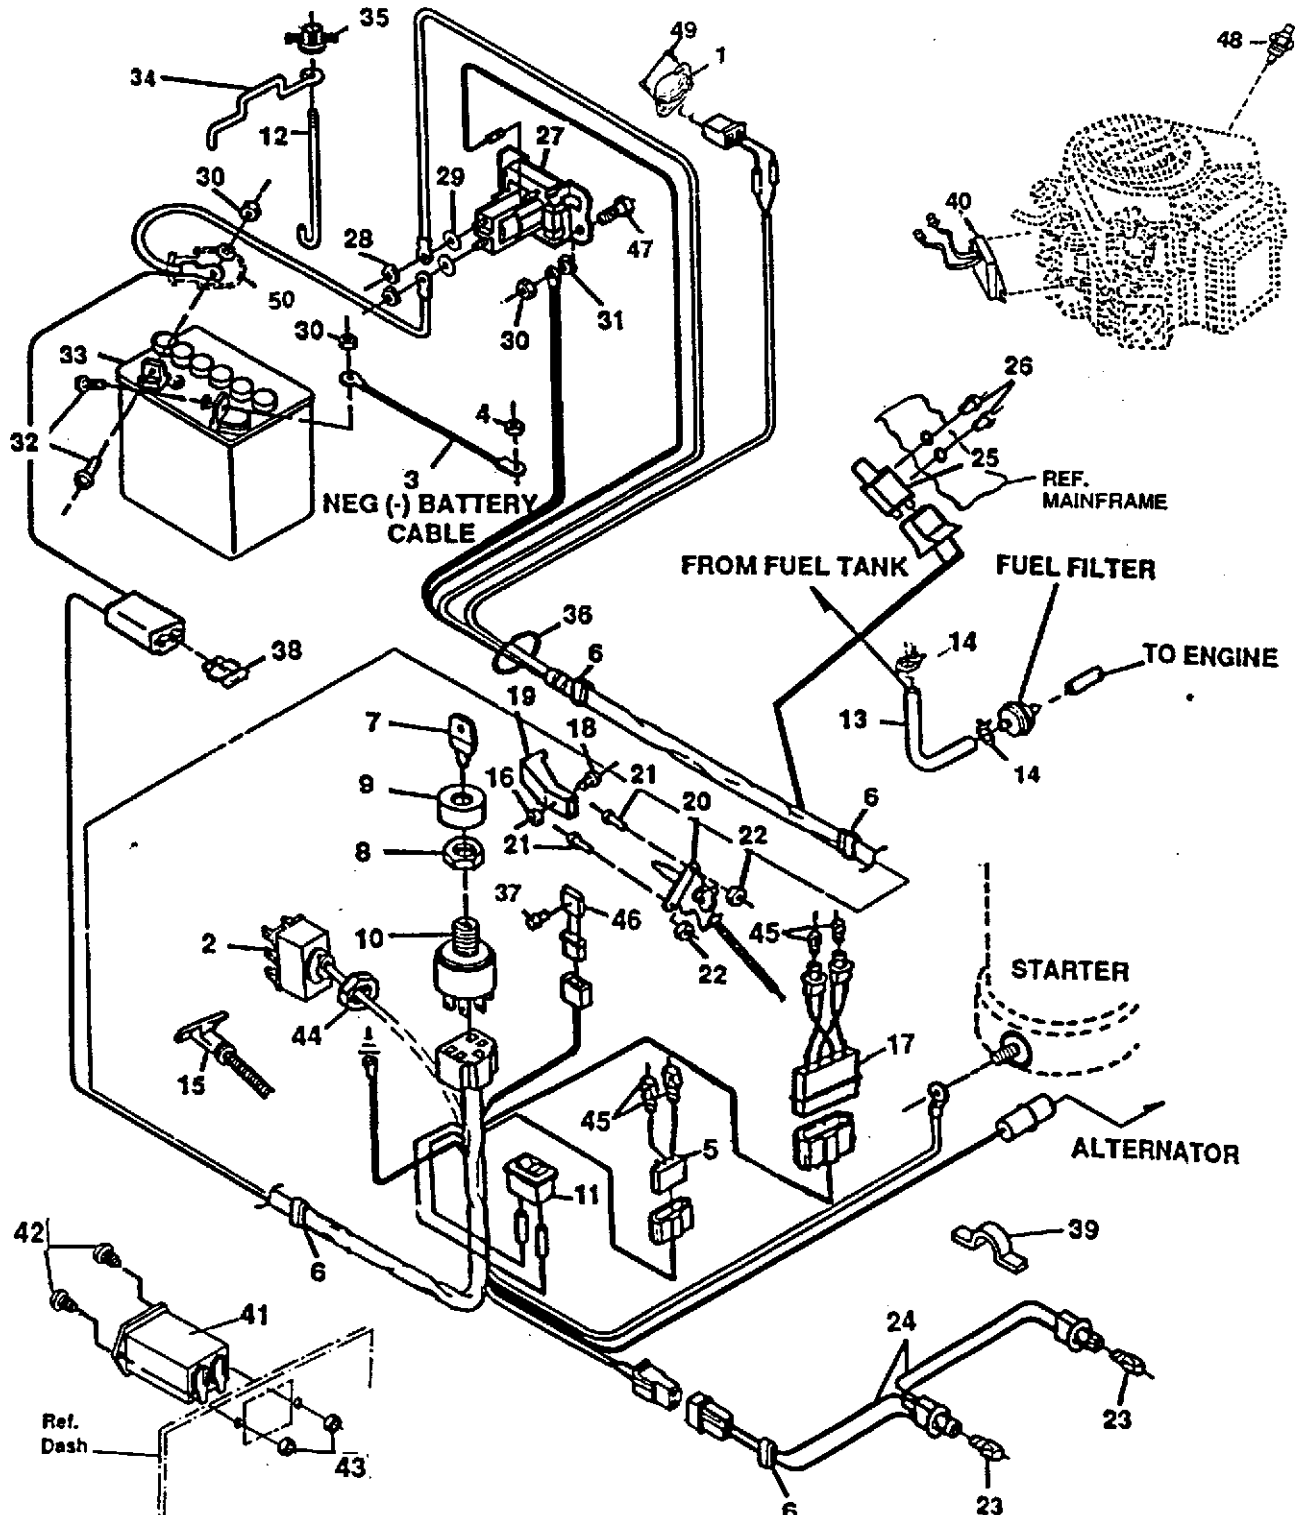

TRACTOR REPAIR PARTS

46" TRACTOR MODEL 4140H

NOTE: ALWAYS USE ORIGINAL EQUIPMENT PARTS Use of service/ replacement parts other than original parts may void your warranty.

ALL UNNUMBERED ITEMS ARE INTERCHANGEABLE WITH OPPOSITE SIDE

TRACTOR REPAIR PARTS

46" TRACTOR MODEL 4140H

Key No.	Part No.	Description	Key No.	Part No.	Description
1	57547	Seat Switch	27	310966	Solenoid
2	309285	Switch, Elec/Clutch Actuator	28	120368	Nut, Hx 5/16-24 Thd.
3	55511	Cable, Battery, Negative	29	138485	Washer, Lock 5/16 In.
4	271184	Nut, Hx, Keps, 5/16-18 Thd.	30	271172	Nut, Hx, Keps, 1/4-20 Thd.
5	305702	4-Pin Lampholder	31	1502	Nut, Hx, Ctrlk, 1/4-20 Thd.
6	57444	Tie Cable	32	120854	Screw , 1/4-20 x .63
7	300626	Key, Ignition Switch	33	306694	Battery
8	300193	Nut, Switch	34	302912	Bracket, Battery Hold-Down
9	300194	Boot, Switch	35	310067	Wingnut, 1/4-20 Thd.
10	305720	Switch, Ignition	36	315695	Wiring Harness
11	300334	Switch, Light	37	300302	Plastite Screw
12	57551	Rod, Battery Hold-Down	38	302031	Fuse, 15A-32V
13	47452	Gas Line, 10" (cut to length)	39	41482	Press Clip
14	48672	Clamp, Gas Line	40	315602	Regulator, Sen Volt B & S With Sensor
15	307113	Choke Control	41	304739	Miniature Hour Meter
16	120622	Nut, Hex, #8-32 Thd.	42	308347	Screw, #6-32 x 1/2 In.
17	305701	3-Pin Lampholder	43	271482	Nut, #6-32
18	159585	Screw, Ph Pn, #8-32 x 3/8 In.	44	313430	Nut
19	304439	Knob, Throttle Control	45	57769	Indicator Bulb
20	307362	Throttle Control	46	307056	Voltage Sensor
21	159943	Screw, #10-24 X 5/8 In.	47	187745	Screw, 1/4-20 x .75
22	308459	Nut, Hx, Nylon Lock, #10-24 Thd.	48	314797	Oil Sensor, B & S Twin Cylce
23	52572	Bulb Headlamp	49	160505	Screw, 1/4-20 x .38
24	303064	Assembly, Light Wire	50	308201	Boot, Rubber (battery cable)
25	57211	Switch			
26	57220	Screw, Pn Hd, Tap #12 x 1/2 In.