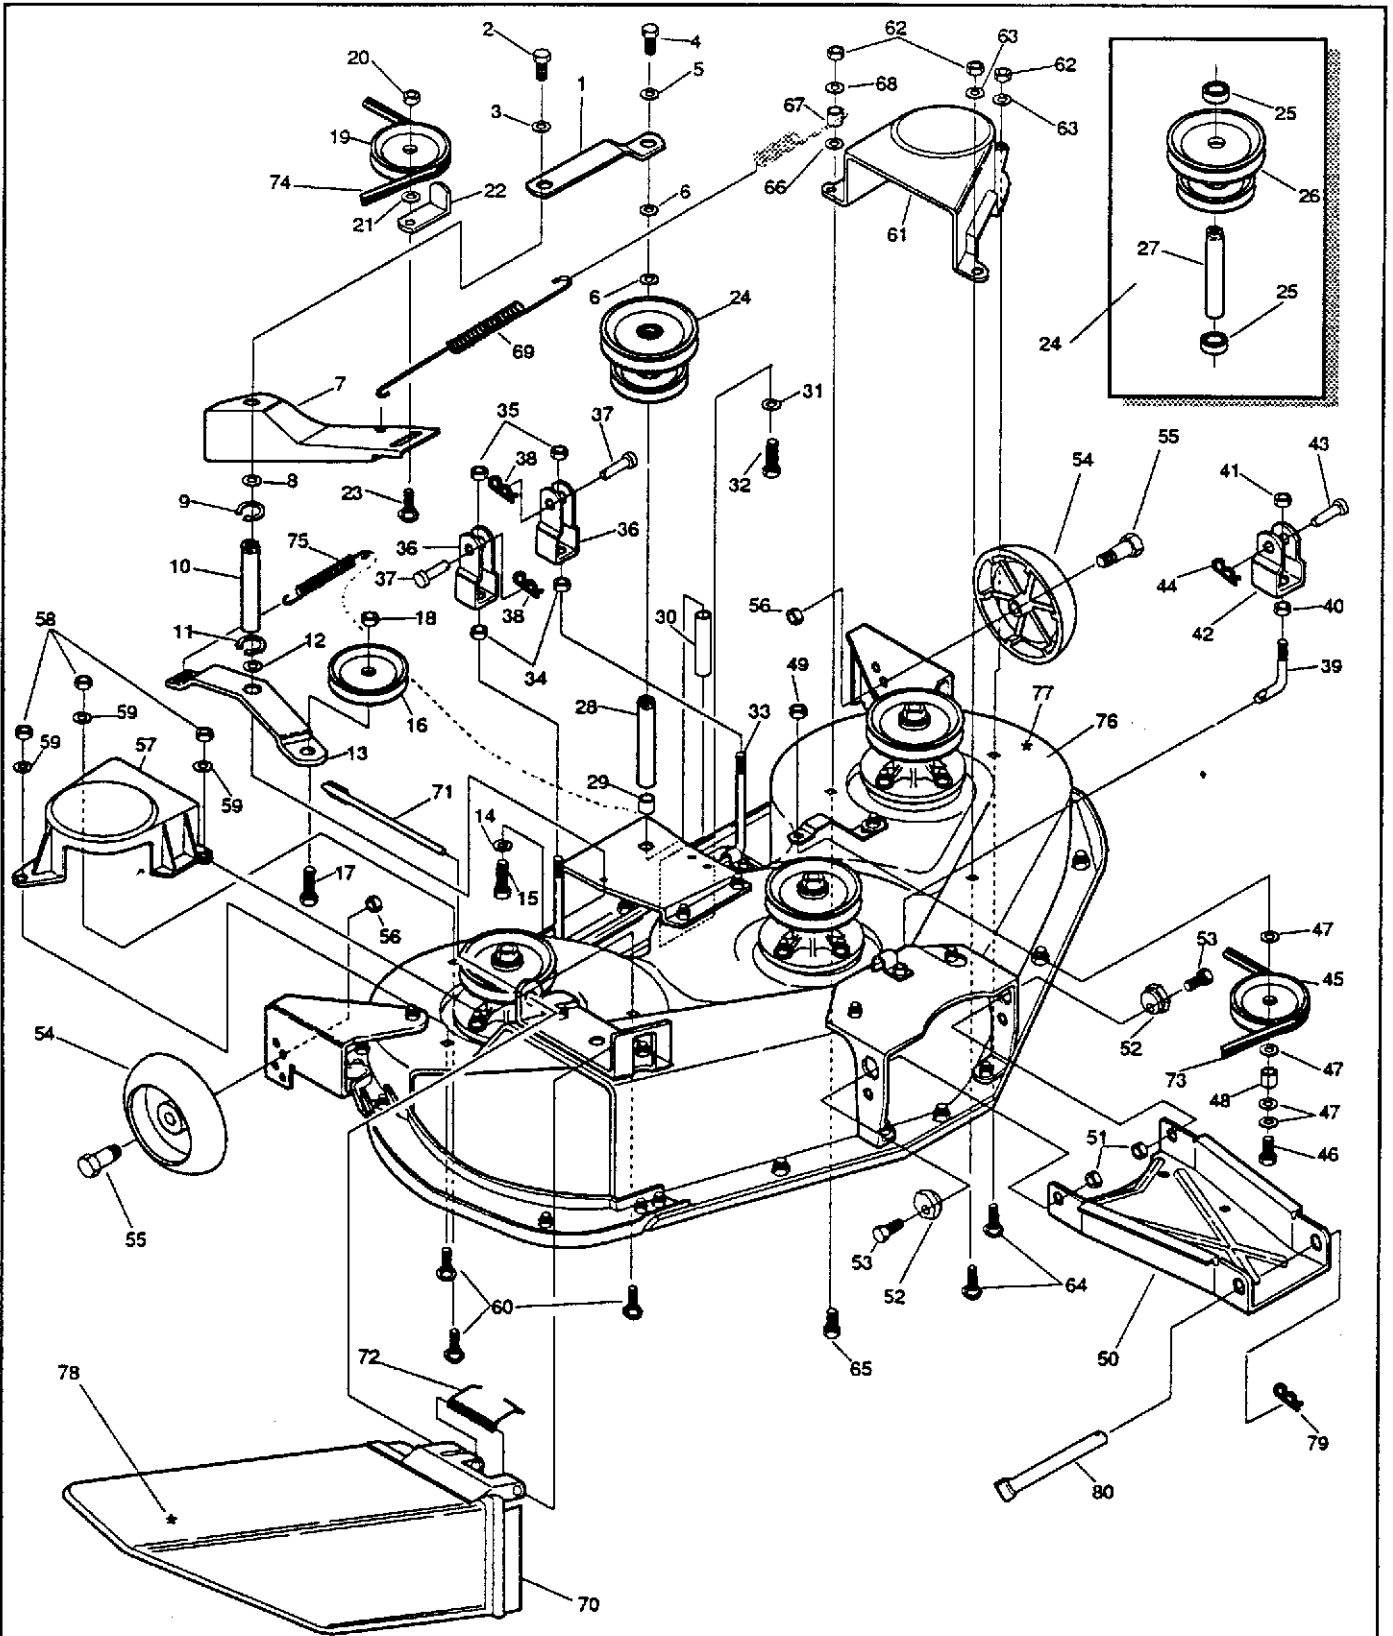

TRACTOR REPAIR PARTS

46" TRACTOR MODEL 4140H

NOTE: ALWAYS USE ORIGINAL EQUIPMENT PARTS Use of service/replacement parts other than original parts may void your warranty.

ALL UNNUMBERED ITEMS ARE INTERCHANGEABLE WITH OPPOSITE SIDE

TRACTOR REPAIR PARTS

46" TRACTOR MODEL 4140H

Key No.	Part No.	Description	Key No.	Part No.	Description
1	306845	Bracket, Jackshaft	44	56180	Pin, Hair .091 DIA X 1.62 LG
2	181596	Screw, 5/16-24X .88 HHC GR5	45	303030	Pulley, Idler BFF 4.00 DIA
3	120638	Washer, HVSP TLK .328X.60X.11	46	122194	Screw, 3/8-16X2.50 HHC GR2
4	39573	Screw, 3/8-24X1.00 NYLHHC	47	996416	Washer, Flat .391X1.00X.125
5	120382	Washer, REGSPTLK.393X.68X.10	48	305309	Spacer .31X.687X.390
6	2483	Washer,.391DX1.25DX.07	49	1499	Nut, 3/8-16 REGHXCTRLK
7	309230	Bracket, Idler	50	311941	Channel Drawbar
8	40677	Washer, Flat.640X1.25X.06	51	1498	Nut, 5/16-18 REGHEXCTRLK
9	302270	Ring, Retex .58X.05	52	58247	Nut, Adjust
10	302272	Idler Shaft	53	122017	Screw, 5/16-18 X 1.00 HHC
11	302270	Ring, Retex .58X.05	54	302611	Wheel
12	40677	Washer, Flat .640X1.25X.06	55	23763	Bolt, 500 X 1.390 HSSH 3/8-16
13	306847	Bracket, Idler	56	1499	Nut, 3/8-16 REGHXCTRLK
14	120638	Washer, HVSP TLK .328X.60X.11	57	304817	Guard, Belt R.H.
15	181596	Screw, 5/16-24X .88 HHC GR5	58	1502	Nut, 1/4-20 REGHEXCTRLK
16	303030	Pulley, Idler BFF 4.00 DIA	59	120392	Washer, Flat .281X .63X.065
17	122168	Screw, 3/8-16X1.75 HHC GR2	60	36602	Bolt, 1/4-20X .63 CARR
18	1499	Nut, 3/8-16 REGHXCTRLK	61	304792	Cover, Belt LH
19	310326	Pulley, Idler	62	1502	Nut, 1/4-20 REGHEXCTRLK
20	120377	Nut, 3/8-16 REGHXCTRLK	63	120392	Washer, Flat .281X .63X.065
21	996416	Washer, Flat .391X1.00X.125	64	36602	Bolt, 1/4-20X .63 CARR
22	1346	Belt Retainer	65	180024	Screw, 1/4-20X1.25 HHC GR5
23	57325	Bolt, 3/8-16X2.00 CARR	66	120392	Washer, Flat .281X .63X.065
24	309107	Shaft, Assy. Jack	67	50520	Spacer
25	49562	Bearing, Ball	68	54569	Washer, Flat .281X .75X.090
26	302142	Pulley Assy.	69	309253	Spring
27	302147	Spacer Tube	70	304733	Chute
28	302242	Jackshaft	71	305251	Rod, Pivot
29	302278	Spacer Tubing 46" Deck	72	314975	Spring, Torsion
30	302279	Spacer Tube 46" Deck	73	302290	Belt, V 4L
31	120382	Washer, REGSPTLK.393X.68X.10	74	302291	Belt, V 5L 63.70
32	71015	Screw, 3/8-24X1 in.	75	301464	Spring, Tension
33	302644	Rod, Lift 46" Deck Long	76	315806	Deck, Mower Assy.
34	120238	Nut, 1/2-13 HEXJAM	77	68249	Decal, No Step
35	109527	Nut, 1/2-13 .458 SQ	78	68547	Decal, Cut Hand
36	304443	Clevis	79	56180	Pin, Hair .09/ DIA X 1.62 LG
37	300317	Clevis Pin 3/8 DIA. X 1.0 LG	80	302963	Rod, Draw Bar
38	56180	Pin, Hair .091 DIA X 1.62 LG			
39	302899	Rod, Lift Front Short			
40	120238	Nut, 1/2-13 HEXJAM			
41	109527	Nut, 1/2-13 .458 SQ			
42	304443	Clevis			
43	300317	Clevis Pin 3/8 DIA. X 1.0 LG