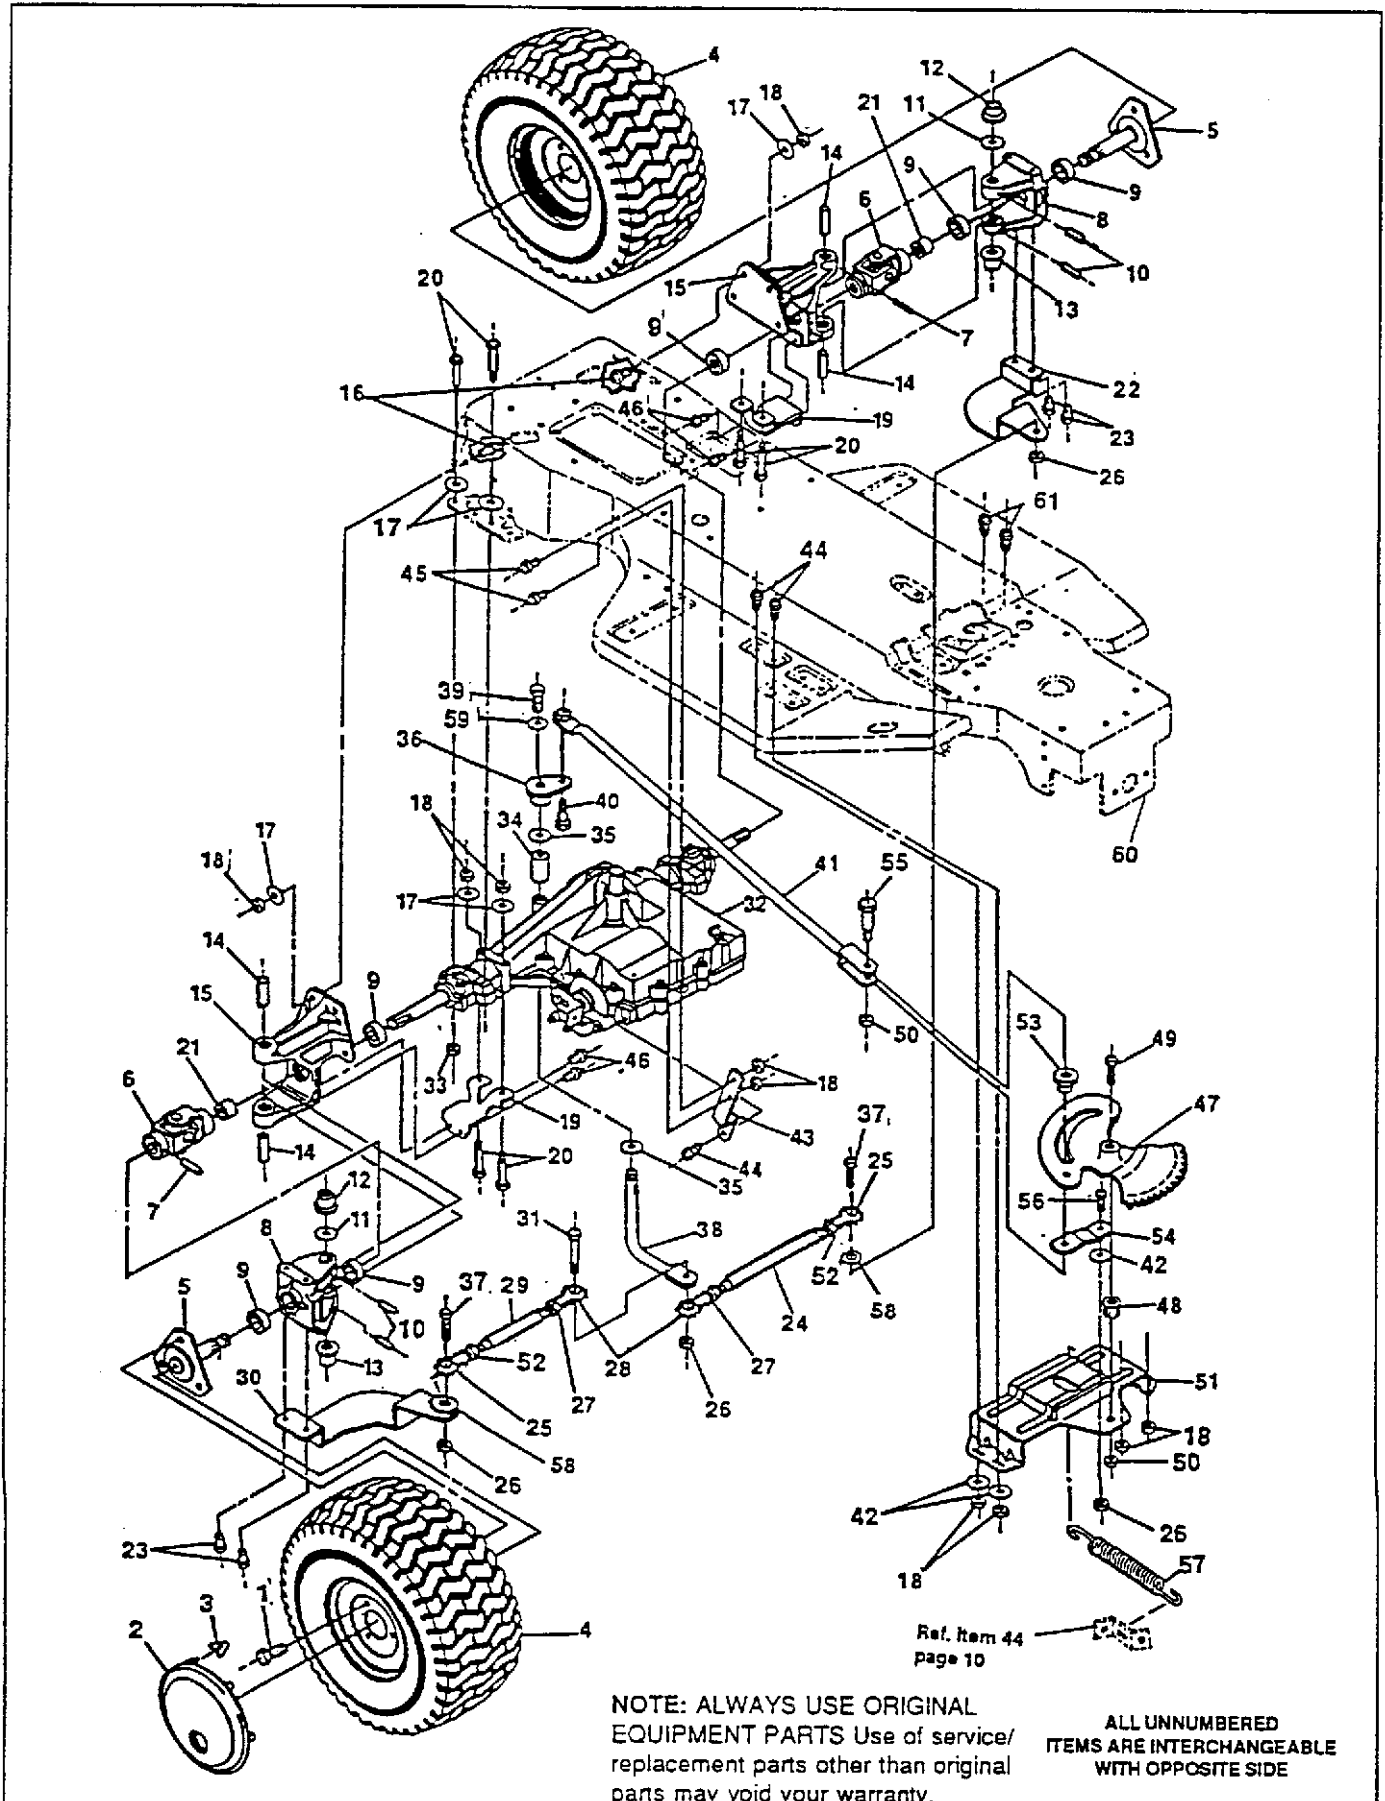

40" TRACTOR MODEL 4125G

40" TRACTOR MODEL 4125G

Key No.	Part No.	Description	Key No.	Part No.	Description
1	123418	Screw, Hx Hd, 1/2-20 x 1/2 In.	31	181646	Screw, Hx Hd, 3/8-24 x 1-3/4 In.
2	306570	Hubcap, 8 In.	32	Transaxle	Contact nearest dealer
3	306669	Clip, Hubcap	33	44108	Nut, Hx, Wd Fl, Lk 5/16-18 Thd.
4	*	Wheel & Tire Assembly, Rear	34	304115	Spacer
	58276	Tire, 20x10.0x8, Turf	35	25177	Washer, Flat, 49/64 In.
	12467	Wheel	36	308719	Steering Pivot
	24167	Valve Stem	37	181639	Screw, 3/8-24 x 1-1/4 In.
5	315480	Hub Assembly	38	308720	Shaft, Steering Pivot
6	12290	U-Joint Assembly	39	421051	Screw, 5/16-24 x 1 In.
7	36311	Pin, Grooved, 1/4 x 1-1/2 In.	40	12319	Bolt, Shoulder, 3/8-24 Thd.
8	12465	Bracket Assembly, Steering Pivot, Outer	41	302593	Rod Assembly, Rear Wheel Steer
9	12325	Bearing	42	446363	Washer, Flat, 3/8 In.
10	456722	Pin, Spring, 1/4 x 1-1/2 In.	43	304127	Bracket, Transaxle Stabilizer
11	21682	Washer, Flat	44	35498	Screw, Hx Hd, Self-Tap, 5/16-18 x 3/4 In.
12	12288	Bushing, Shouldered	45	180075	Screw, Hx Hd, 5/16-18 x 5/8 In.
13	12321	Bushing, Shouldered	46	451814	Screw, Hx Hd, Self-Tap, 5/16-18 x 5/8 In.
14	12289	Pin, Steering Hinge	47	302877	Assembly, Sector Gear
15	12485	Bracket Assembly, Steering Pivot, Inner	48	302878	Bushing, Sector Gear
16	122017	Screw, Hx Hd, 5/16-18 x 1 In.	49	304296	Screw, Hx Hd, 1/2-20 x 2-3/8 In.
17	120393	Washer, Flat, 11/32 In.	50	274654	Nut, Hx, Ctrik, 1/2-20 Thd.
18	1498	Nut, Hx, Ctrik 5/16-18 Thd.	51	308341	Plate, 4-Wheel Steer Pivot
19	306001	Bracket, Transaxle Mounting	52	308399	Nut, Jam, 3/8-24 Thd.
20	180089	Screw, Hx Hd, 5/16-18 x 2-1/4 In.	53	304116	Cam Yoke Roller
21	304123	Spacer	54	302594	Arm, Roller Swing
22	306218	Arm, Rear Wheel Steer, L. H.	55	304122	Shoulder Bolt, Cam Roller
23	39728	Screw, Self-Tap, 3/8-16 x 3/4 In.	56	302588	Shoulder Bolt, Cam Follower Arm Pivot
24	308446	Tie Rod, L.H. (1/2"x9-1/2")	57	35410	Spring, Clutch/Brake Pedal Return
25	308384	Tie Rod End, L.H.	58	120382	Washer, Split Lock
26	412349	Nut, Hex, Ctrik, 3/8-24 Thd.	59	45602	Washer, Flat
27	124925	Nut, Hex, Jam, 3/8-24 Thd.	60	315823	Main Frame
28	304260	Tie Rod End, R.H.	61	35497	Screw, 5/16-18 x 1/2 In. Taptite
29	308447	Tie Rod, 1/2 x 8" Long			
30	306217	Arm, Rear Wheel Steer, R. H.			

*Order Parts Individually