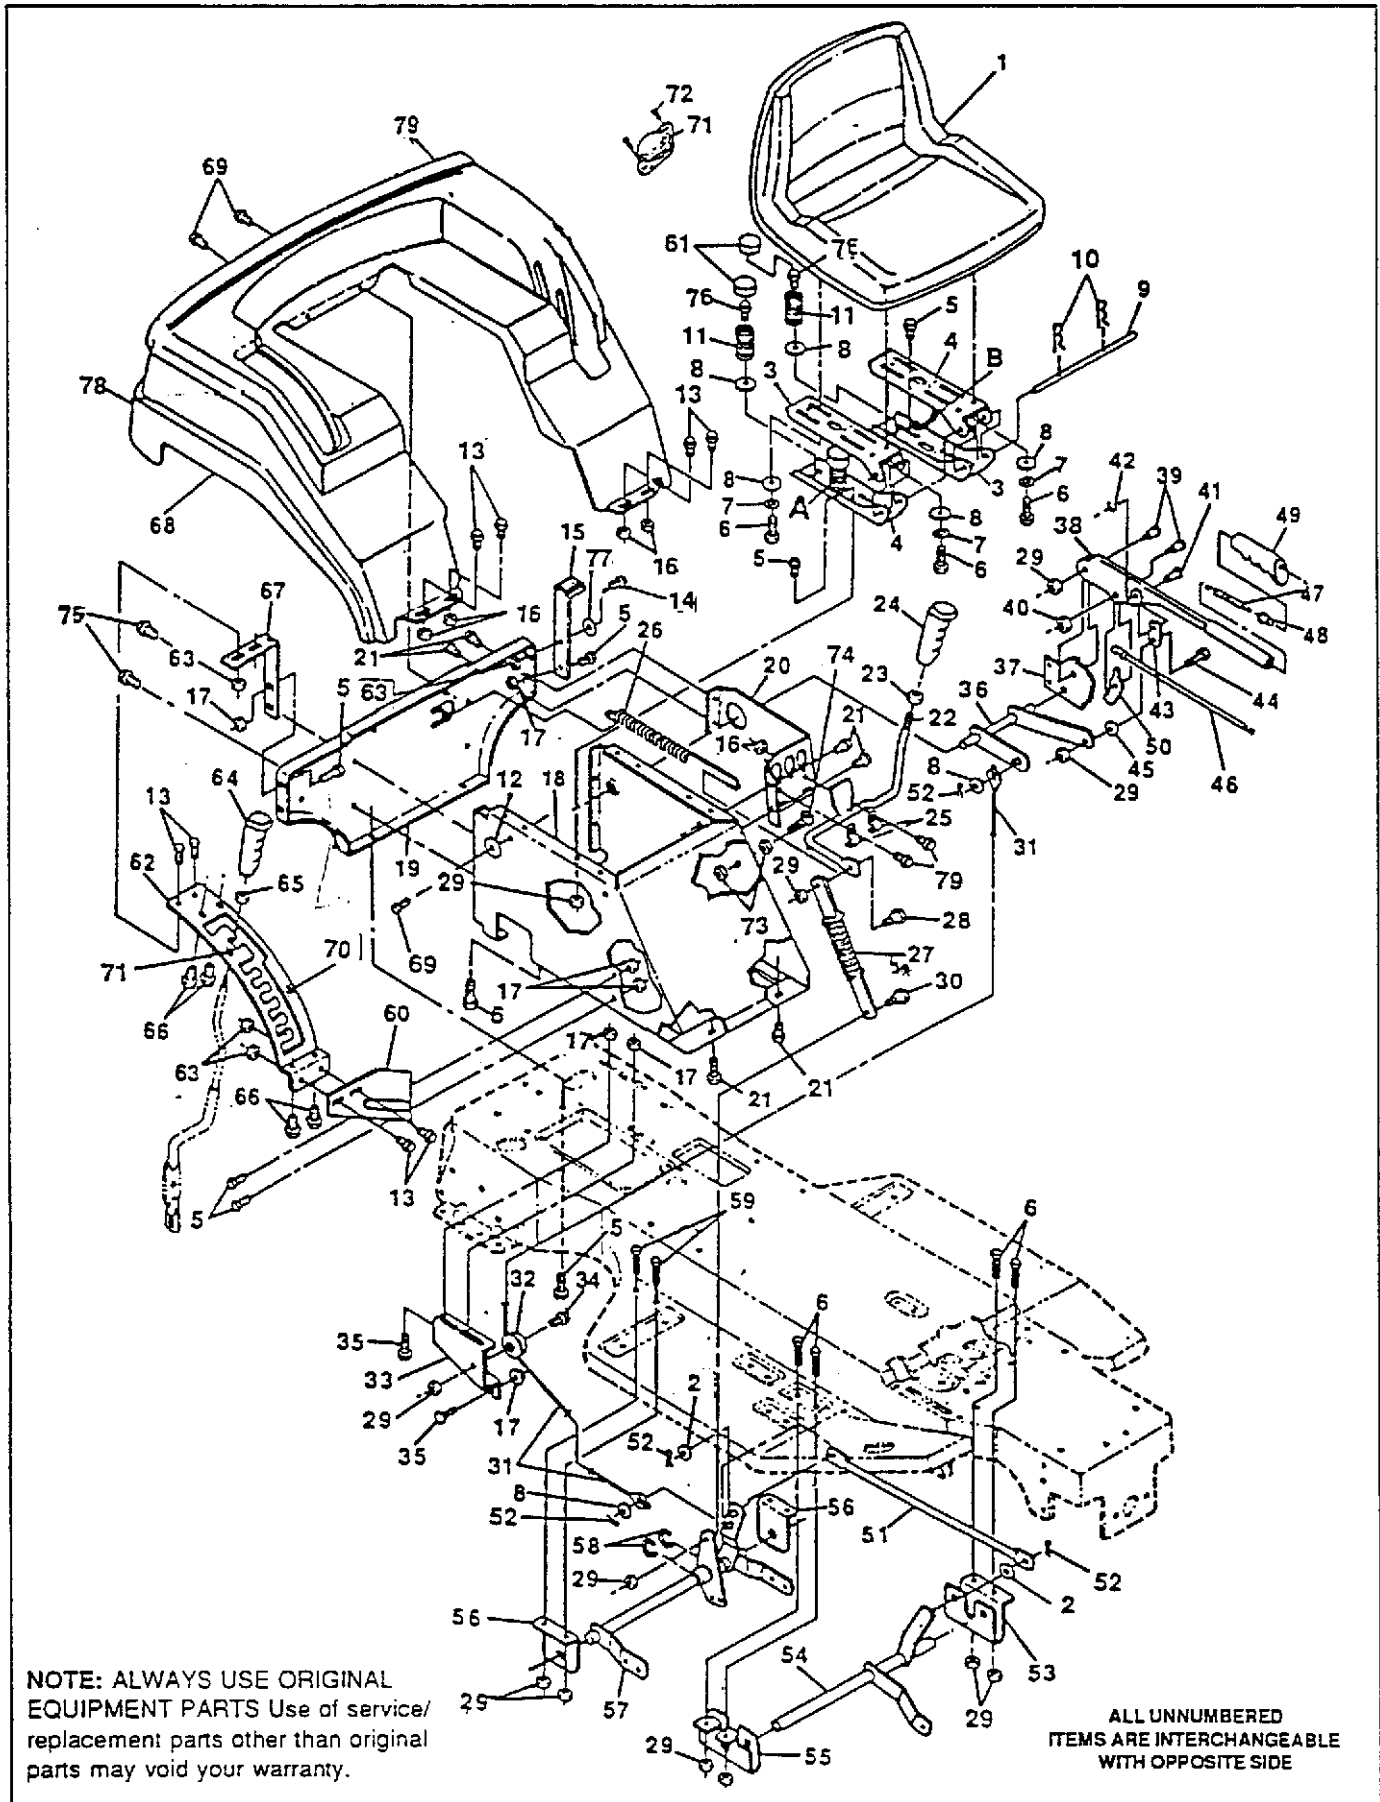

40" TRACTOR MODEL 4125G

NOTE: ALWAYS USE ORIGINAL EQUIPMENT PARTS Use of service/ replacement parts other than original parts may void your warranty.

ALL UNNUMBERED ITEMS ARE INTERCHANGEABLE WITH OPPOSITE SIDE

40" TRACTOR MODEL 4125G

Key No.	Part No.	Description	Key No.	Part No.	Description
1	310384	Seat	45	45602	Washer
2	274517	Washer, Flat 13/32 In.	46	58330	Actuator Rod
3	305991	Channel, Seat L. H.	47	58326	Spring, Height Adjust
4	304480	Channel, Seat R. H.	48	58325	Knob, Height Adjust
5	56030	Screw, Hx Hd, Wd Fl 5/16-18 x 3/4 In.	49	304730	Handle, Lift
6	122007	Screw, Hx Hd, 5/16-18 x 3/4 In.	50	301239	Pawl, Height Adjust
7	120638	Washer, Split Lock, 5/16 In.	51	302380	Tie Rod
8	120393	Washer, Flat, 11/32 In.	52	121222	Cotter Pin
9	304481	Rod, Seat Support	53	308339	Bracket, L. H. Front Hanger
10	36368	Hair Pin, .073 Dia. x 1.13 In.	54	308345	Assembly, Front Lift Shaft
11	305520	Seat Spring	55	308340	Bracket, R. H. Front Hanger
12	1084	Washer, Flat, 9/32 In.	56	308343	Bracket, Hanger
13	180018	Screw, Hx Hd, 1/4-20 x 5/8 In.	57	308342	Assembly, Rear Lift Shaft
14	180020	Screw, 1/4-20 x .75	58	36625	E-Ring
15	306397	Fender Support, L. H.	59	180075	Screw, Hx Hd, 5/16-18 x 5/8 In.
16	1502	Nut, Lock 1/4-20 Thd.	60	306293	Support, Shift Plate
17	55273	Nut, Hx, Wd Fl, Lk 5/16-18 Thd.	61	56907	Cover, Seat Spring
18	304475	Seat Support	62	306294	Quadrant
19	304476	Support, Fender & Seat	63	51335	Nut, Hx, Wd Fl Lk, 1/4-20 Thd.
20	302208	Bracket, Support Engage	64	304728	Handle
21	35497	Screw, Hx Wshr Hd Tap, 5/16-18 x 1/2 In.	65	120377	Nut, Hx 3/8-16 Thd.
22	306391	Assembly, Engagement Rod	66	300302	Screw, Hx Hd, Tap #10 x 1/2 In.
23	120238	Nut, Hx Ctrlk, 1/2-13 Thd.	67	306399	Fender Support, R. H.
24	304729	Handle, Lift	68	316329	Fender
25	302197	Clip	69	995338	Screw, Hx, Wshr Hd, Tap 1/4-20 x 5/8 In.
26	305306	Spring, Tension	70	180016	Screw, 1/4-20 x 1/2 In.
27	304448	Assembly, Spring Cartridge	71	57547	Seat Switch
28	305989	Shoulder Bolt, 7/16 In.	72	160505	Screw, 1/4-20 x .38
29	1498	Nut, Hx Ctrlk, 5/16-18 Thd.	73	271190	Nut, Hex Keps, 3/8-16 Thd.
30	20507	Shoulder Bolt, 5/16-18 Thd.	74	122188	Screw, Hex, 3/8-16 x 2-1/4 In.
31	303227	Cable, Deck Lift	75	50634	Screw, Tap, 5/16-18 x 7/8 In.
32	48306	Pulley	76	451814	Screw, 5/16-18 x .63, Taptite
33	303230	Assembly, Pulley Bracket	77	120385	Washer, Flat
34	305522	Shoulder Bolt, 5/16-18 Thd.	78	316625	Decal, Shift-N-Go
35	126211	Bolt, Carriage, 5/16-18 x 5/8 In.	79	311724	Decal, Rear Fender
36	302205	Assembly, Upper Shaft	80	316768	Operator's Manual (Not Illustrated) ENGLISH
37	302383	Quadrant	81	316769	Operator's Manual (Not Illustrated) FRENCH
38	9143	Lift Lever	82	316621	Parts Manual (Not Illustrated) ENGLISH
39	300171	Shoulder Bolt, 5/16-18 Thd.			
40	44108	Nut, Hx Wd Fl Lk 5/16-18 Thd.			
41	300310	Clevis Pin			
42	300311	E-Ring			
43	302357	Link			
44	36149	Shoulder Bolt, 5/16-18 Thd.