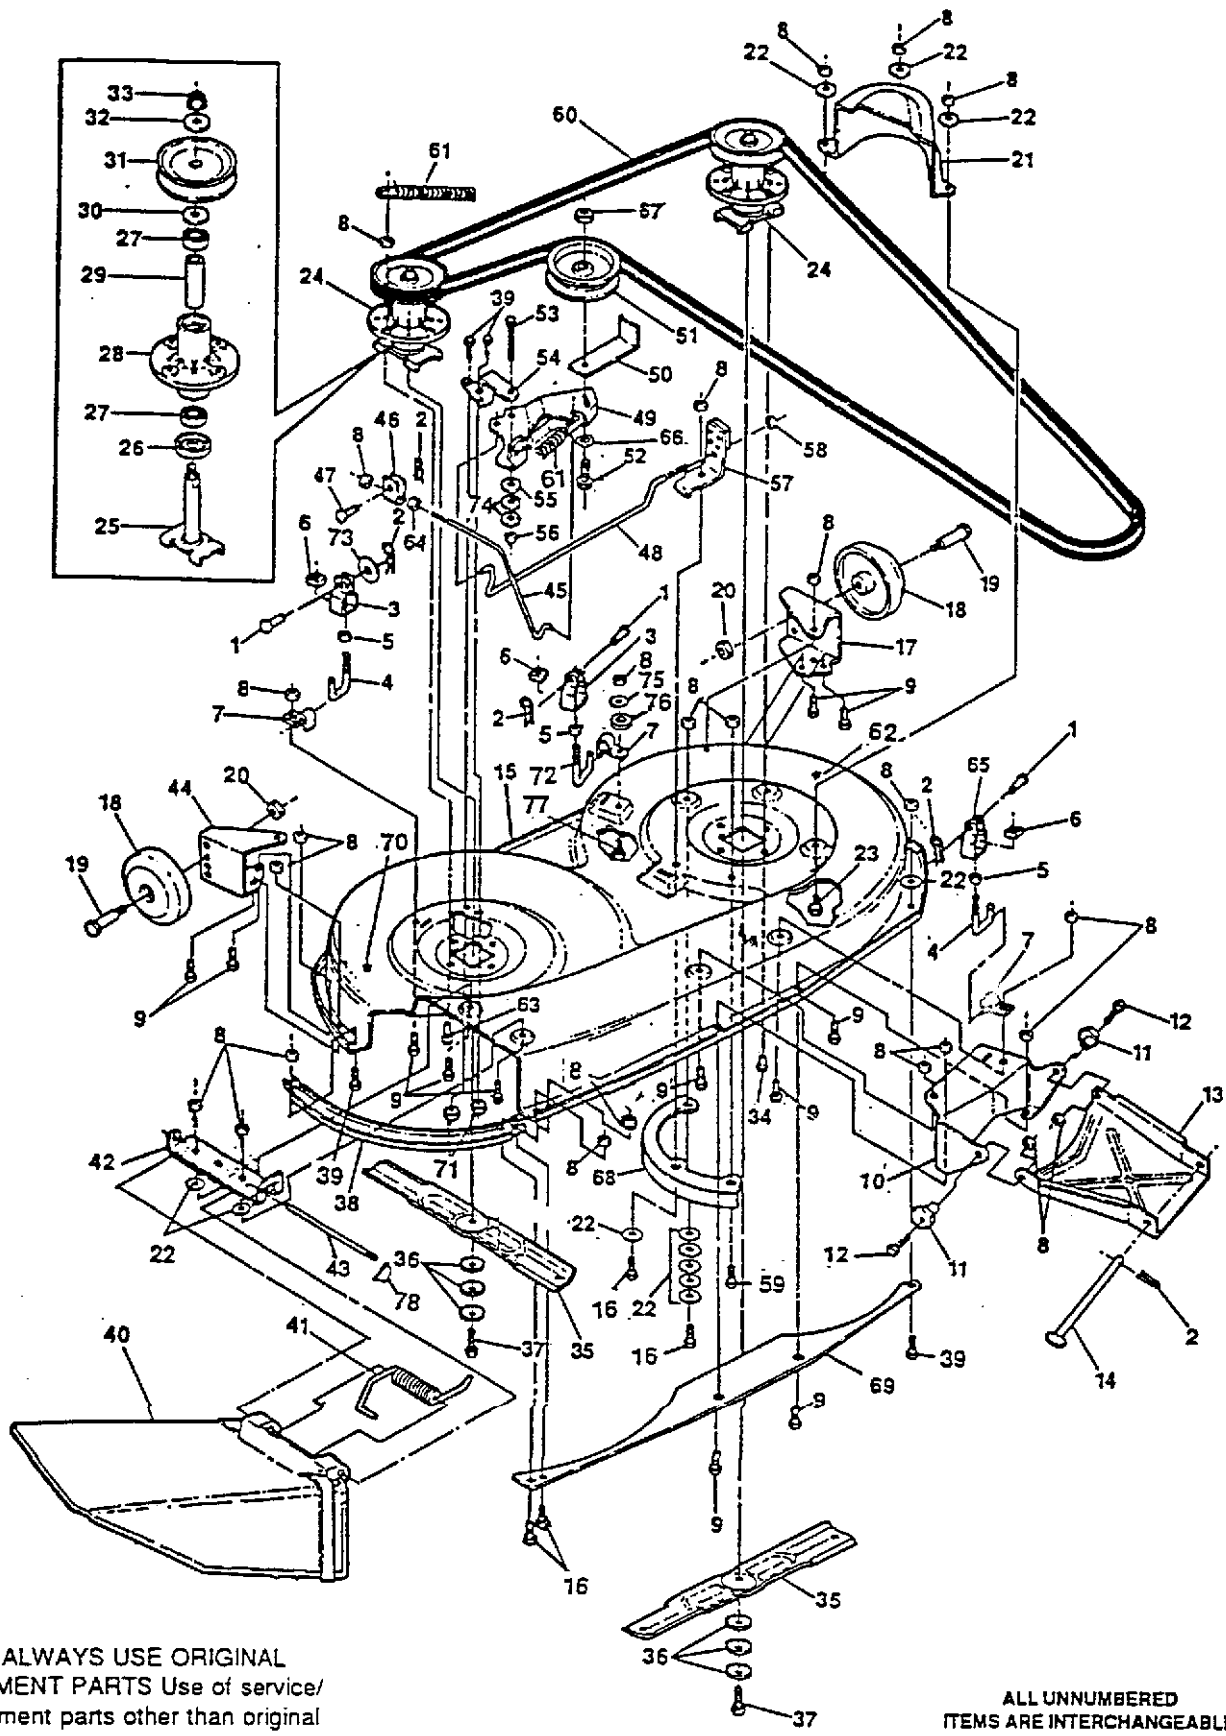

40" TRACTOR MODEL 4125G

NOTE: ALWAYS USE ORIGINAL EQUIPMENT PARTS Use of service/replacement parts other than original parts may void your warranty.

ALL UNNUMBERED ITEMS ARE INTERCHANGEABLE WITH OPPOSITE SIDE

40" TRACTOR MODEL 4125G

Key No.	Part No.	Description	Key No.	Part No.	Description
1	300317	Pin, Clevis	42	302364	Bracket, Chute Mount
2	56180	Hairpin, Cotter	43	304424	Rod, Chute
3	305283	Clevis	44	317018	Wheel Bracket, R. H.
4	309615	Lift Rod	45	303072	Clutch Rod
5	120238	Nut, Hx Jam 1/2-13 Thd.	46	305284	Clevis, Clutch
6	109527	Nut, Sq. 1/2-13 Thd.	47	49332	Pin, Clevis
7	302197	Clip	48	302714	Rod, Brake
8	1498	Nut, Hx, Lock 5/16-18 Thd.	49	304414	Idler Assembly
9	180075	Screw, Hx Hd, 5/16-18 x 1 In.			Includes the following parts:
10	309316	Bracket, Front		305298	Idler Arm
11	58247	Nut, Adjusting		306973	Brake Pad
12	122017	Screw, Hx Hd. 5/16-18 x 1 In.		41601	Rivet
13	311942	Channel, Draw Bar	50	300844	Belt Retainer
14	302963	Rod, Drawbar	51	310326	Idler Pulley
15	315788	Mower Deck	52	57325	Carriage Bolt, 3/8-16 x 2 In.
16	122007	Screw, Hx, 5/16-18 x 3/4 In.	53	304420	Shoulder Bolt, 3/8-16 x 3/4 In.
17	317041	Wheel Bracket, L. H.	54	312273	Idler Brace
18	302611	Wheel	55	996307	Washer, Flat
19	23763	Shoulder Bolt, 3/8-16 Thd.	56	45171	Nut, Hx, Wd Fl, 3/8-16 Thd.
20	1499	Nut, Hex, Ctrk, 3/8-16 Thd.	57	304118	Blade/Brake Assembly
21	302833	Belt Cover, Left Pulley	58	1502	Nut, Hx, Ctrk, 1/4-20 Thd.
22	120393	Flatwasher, 11/32 In.	59	122027	Screw, Hx, 5/16-18 x 1-1/4 In.
23	180075	Screw, Hx Hd, 5/16-18 x 5/8 In.	60	48044	Belt, 82 In. Long
24	317705	Quill Assembly (Incl. Nos. 25-33)	61	35410	Spring
25	56425	Saddle & Shaft Assembly	62	68249	Decal, No Step
26	50616	Dust Shield	63	300345	Screw, Tap, 5/16-18 x 1-3/8 In.
27	1255	Bearing	64	120376	Nut, Hx, 5/16-18 Thd.
28	50702	Quill Housing	65	304443	Clevis
29	50818	Spacer Tube	66	120382	Washer, Split, Lock 3/8 In.
30	51449	Spacer	67	120377	Nut, Hx, 3/8-16 Thd.
31	313898	Pulley	68	306477	Baffle, Deck
32	56365	Washer	69	306478	Baffle, Deck Front
33	1282	Nut, Wd Fl, Lk 7/16-20 Thd.	70	68547	Decal, Danger
34	50634	Screw, Wshr Hd, 5/16-18 x 7/8"	71	44108	Nut, 5/16-18 Thd.
35	309070	Blade	72	312302	Lift Rod
36	2483	Washer, Spring	73	274517	Washer, Flat
37	39573	Screw, Hx Hd, 3/8-24 x 1 In.	74	996416	Washer, Flat
38	304102	Toe Guard	75	35214	Washer, Flat
39	180077	Screw, Hx Hd, 5/16-18 x 3/4 In.	76	50520	Spacer
40	304422	Chute Deflector	77	180079	Screw, 5/16-18 x 1 In.
41	305124	Spring	78	3535	Push Nut