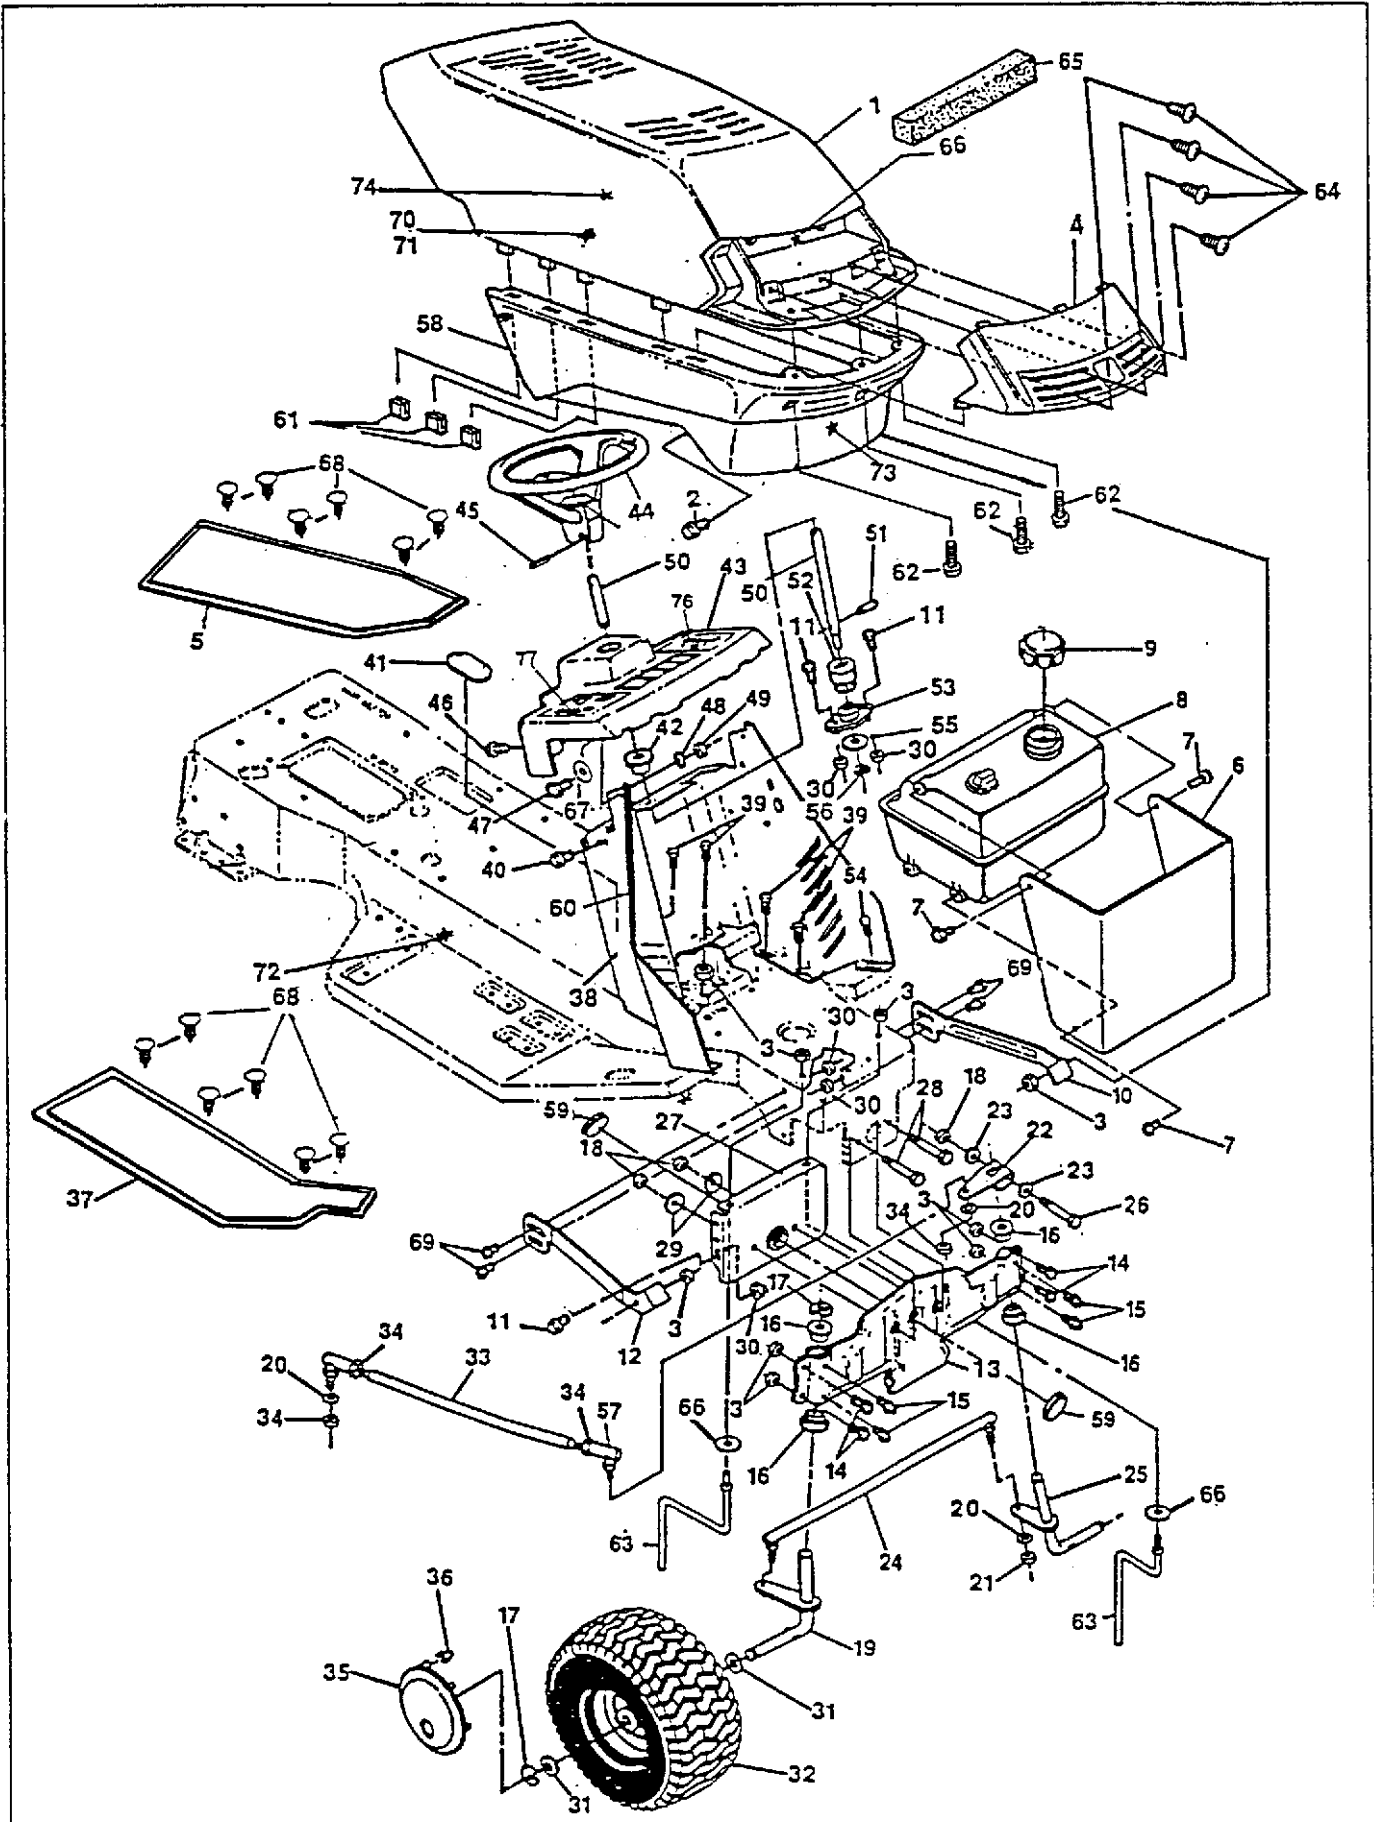

40" TRACTOR MODEL 4125G

**40" TRACTOR MODEL 4125G**

Key No.	Part No.	Description
1	310577	Hood
2	25086	Shoulder Bolt, 5/16-18 Thd.
3	1498	Nut, Hx, Ctrlk, 5/16-18 Thd.
4	306858	Lens, Headlight
5	314889	Assembly, Foot Pad L. H.
6	307437	Heat Shield
7	300303	Screw, Hx Hd, Plastite 1/4 Dia. x 3/4 In.
8	305820	Tank, Gas 1.5 Gal W/Sensor
	305804	Sensor, Low Fuel
9	12501	Cap, Fuel
10	309461	Bracket, Hood L. H.
11	56030	Screw, Hx Hd, Wd Fl 5/16-18 x 3/4 In.
12	309460	Bracket, Hood R. H.
13	310670	Front Axle W/Bearings
14	180075	Screw, Hx Hd, 5/16-18 x 5/8 In.
15	706	Grease Fitting
16	302303	Bearing, Spindle
17	36625	E-Ring
18	1499	Nut, Hx, Ctrlk, 3/8-16 Thd.
19	305340	Spindle, R. H.
20	120382	Washer, Split, Lock 3/8 In.
21	120369	Nut, Hx, 3/8-24 Thd.
22	317019	Steering Arm, Upper
23	996416	Washer, Flat, 25/64 In.
24	300328	Assembly, Tie Rod
25	305339	Spindle, L.H.
26	180134	Screw, Hx Hd, 3/8-16 x 2-1/2 In.
27	306103	Support Bracket, Front Axle
28	122207	Screw, Hx Hd, 3/8-16 x 3 In.
29	2483	Washer, Spring
30	55273	Nut, Hx, Wd Fl Lk 5/16-18 Thd.
31	642	Washer, Flat, 3/4 In.
32	*	Wheel & Tire Assembly, Front
	301140	Tire, Front
	312739	Wheel
	24167	Valve Stem
	314416	Bearing
33	302908	Drag Link Assembly
34	124925	Nut, Hx, Jam, 3/8-24 Thd.
35	306569	Hubcap, Front
36	306669	Clip, Hubcap
37	314888	Assembly, Foot Pad R. H.
38	304702	Dash, Lower
39	45263	Screw, Tap, 5/16-18 x 3/8 In.
40	995346	Screw, Self-Tap, 1/4-20 x 1/2 In.