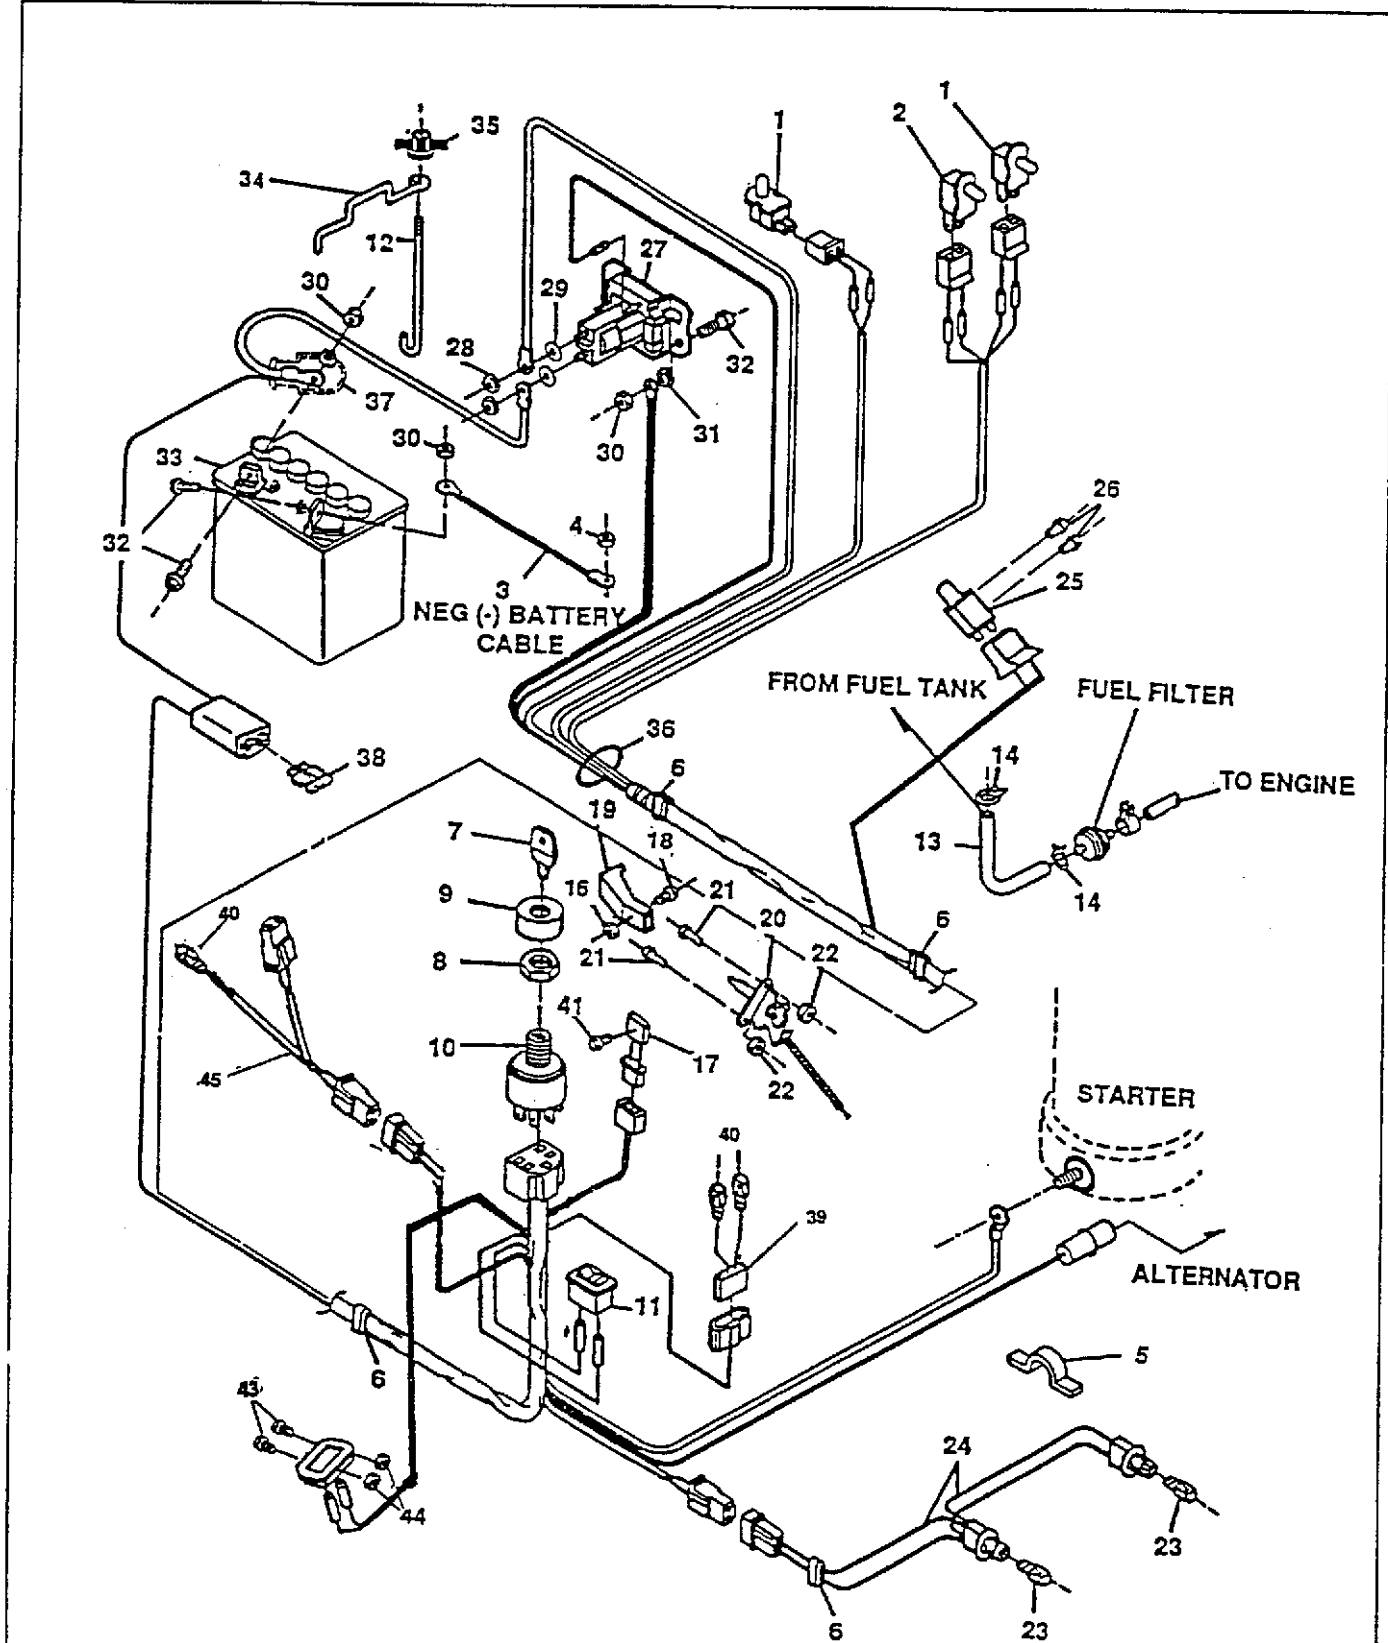

40" TRACTOR MODEL 4125G

NOTE: ALWAYS USE ORIGINAL EQUIPMENT PARTS Use of service/ replacement parts other than original parts may void your warranty.

ALL UNNUMBERED ITEMS ARE INTERCHANGEABLE WITH OPPOSITE SIDE

40" TRACTOR MODEL 4125G

Key No.	Part No.	Description
1	308187	Seat Switch
2	12553	Deck Safety Switch
3	55511	Ground Wire
4	271184	Nut, Hx, Keps, 5/16-18 Thd.
5	41482	Press Clip
6	57444	Tie Cable
7	300626	Key, Ignition Switch
8	300193	Nut, Switch
9	300194	Boot, Switch
10	305720	Switch, Ignition
11	300334	Switch, Light
12	57551	Rod, Battery Hold-Down
13	47452	Gas Line, 13-1/2" (cut to length)
14	47345	Clamp, Gas Line
15	120854	Screw, 1/4-20 x 5/8 In.
16	120622	Nut, Hex, #8-32 Thd.
17	307056	Low Voltage Sensor
18	159585	Screw, Ph Pn, #8-32 x 3/8 In.
19	304439	Knob, Throttle Control
20	315716	Throttle Control
21	159943	Screw, #10-24 X 5/8 In.
22	308459	Nut, Hx, Nylon Lock, #10-24 Thd.
23	52572	Bulb Headlamp
24	303064	Assembly, Light Wire
25	57211	Switch
26	57220	Screw, Pn Hd, Tap #12 x 1/2 In.

Key No.	Part No.	Description
27	53716	Solenoid
28	120368	Nut, Hx 5/16-24 Thd.
29	138485	Washer, Lock 5/16 In.
30	271172	Nut, Hx, Keps, 1/4-20 Thd.
31	1502	Nut, Hx, Ctrk, 1/4-20 Thd.
32	187745	Screw, 1/4-20 X 3/4 In.
33	302257	Battery
34	302912	Bracket, Battery Hold-Down
35	310067	Wingnut
36	315691	Wiring Harness
37	308201	Boot, Rubber (Battery Cable)
38	302031	Fuse, 15A-32V
39	305702	Lamp Holder, 4-Pin (If so equipped)
40	57769	Bulb Indicator
41	300302	Screw, #10 -1/2 Taptite
42	304739	Hour Meter
43	308347	Screw, #6-32 x 1/2 In.
44	271482	Nut, #6-32 Keps
45	305778	Low Fuel Wire