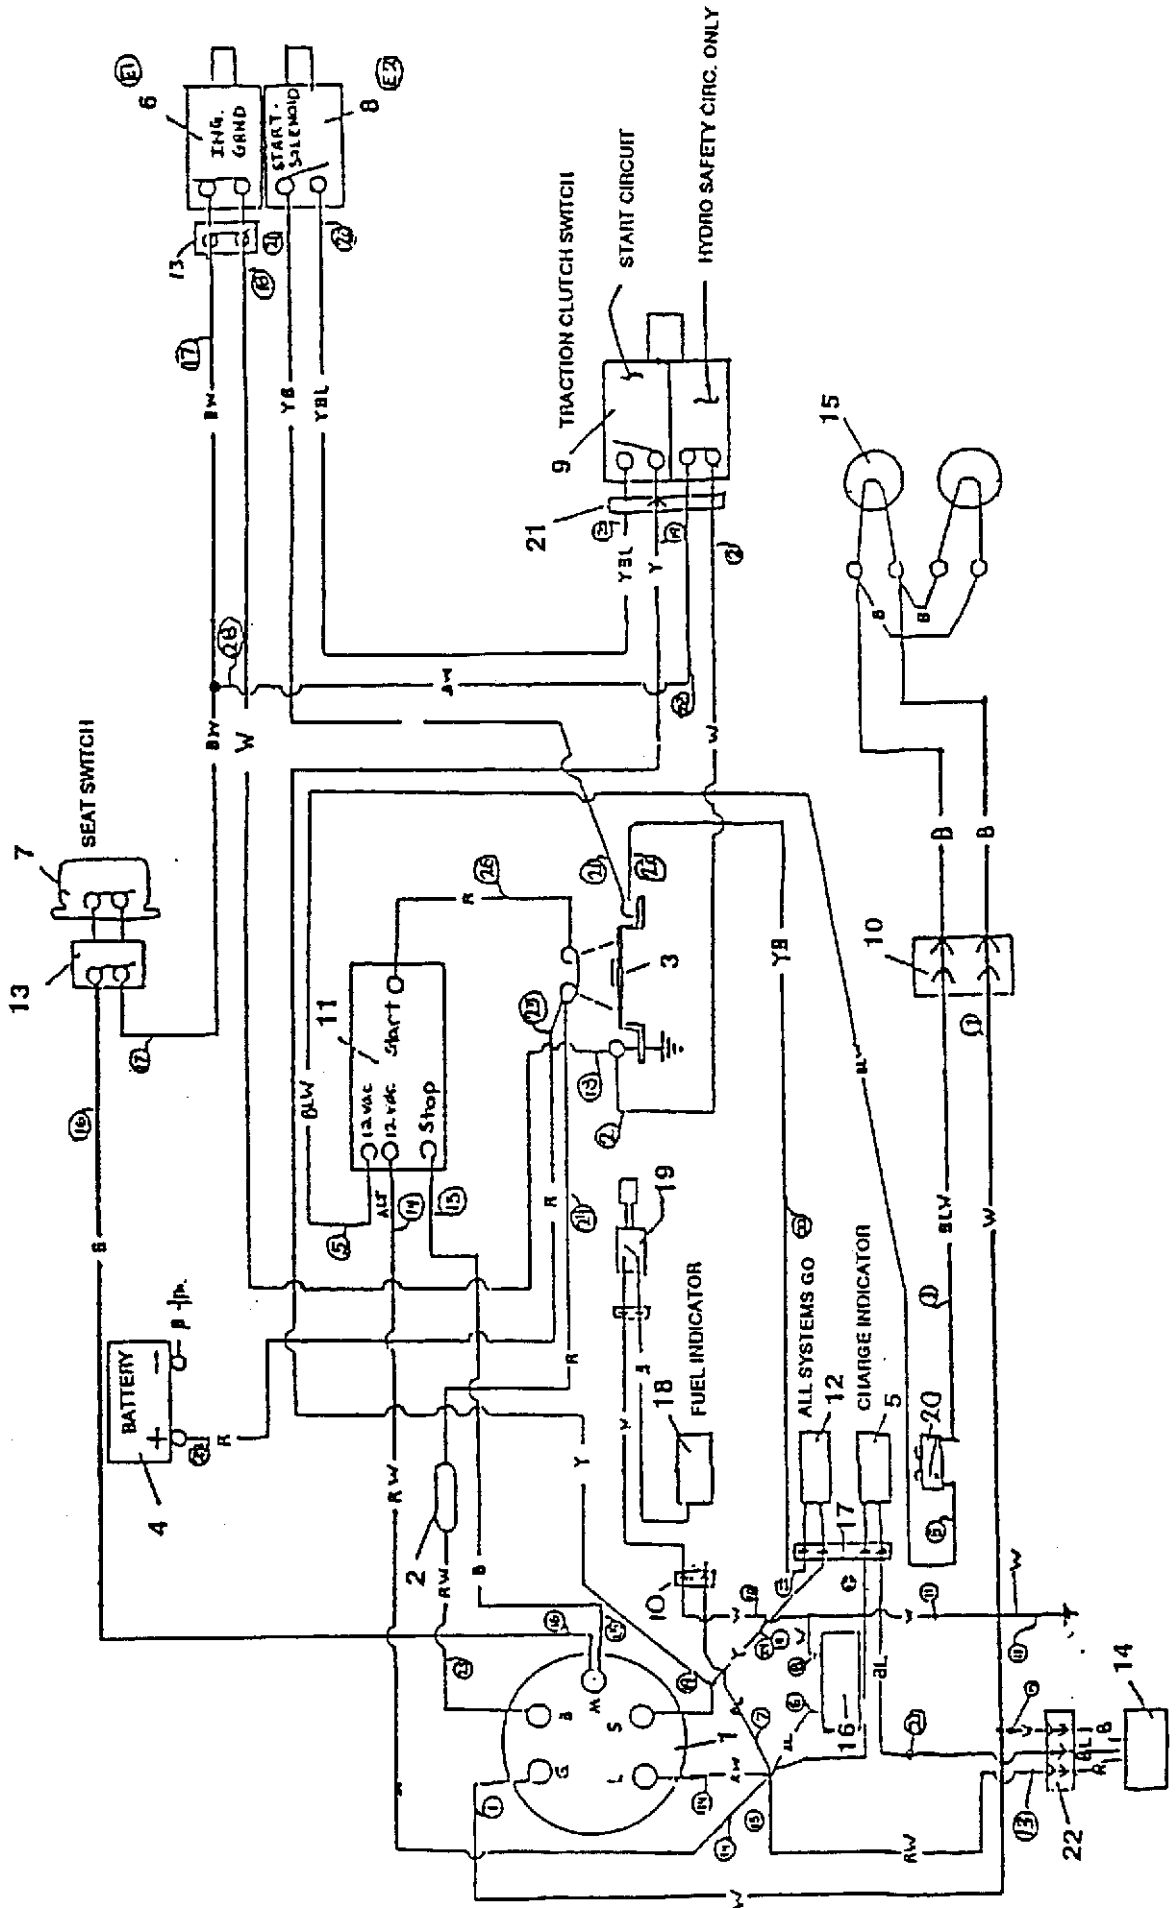

40" TRACTOR MODEL 4125G

Key No.	Part No.	Description
1	308187	Seat Switch
2	12553	Deck Safety Switch
3	55511	Ground Wire
4	271184	Nut, Hx, Keps, 5/16-18 Thd.
5	41482	Press Clip
6	57444	Tie Cable
7	300626	Key, Ignition Switch
8	300193	Nut, Switch
9	300194	Boot, Switch
10	305720	Switch, Ignition
11	300334	Switch, Light
12	57551	Rod, Battery Hold-Down
13	47452	Gas Line, 13-1/2" (cut to length)
14	47345	Clamp, Gas Line
15	120854	Screw, 1/4-20 x 5/8 In.
16	120622	Nut, Hex, #8-32 Thd.
17	307056	Low Voltage Sensor
18	159585	Screw, Ph Pn, #8-32 x 3/8 In.
19	304439	Knob, Throttle Control
20	315716	Throttle Control
21	159943	Screw, #10-24 X 5/8 In.
22	308459	Nut, Hx, Nylon Lock, #10-24 Thd.
23	52572	Bulb Headlamp
24	303064	Assembly, Light Wire
25	57211	Switch
26	57220	Screw, Pn Hd, Tap #12 x 1/2 In.

Key No.	Part No.	Description
27	53716	Solenoid
28	120368	Nut, Hx 5/16-24 Thd.
29	138485	Washer, Lock 5/16 In.
30	271172	Nut, Hx, Keps, 1/4-20 Thd.
31	1502	Nut, Hx, Ctrk, 1/4-20 Thd.
32	187745	Screw, 1/4-20 X 3/4 In.
33	302257	Battery
34	302912	Bracket, Battery Hold-Down
35	310067	Wingnut
36	315691	Wiring Harness
37	308201	Boot, Rubber (Battery Cable)
38	302031	Fuse, 15A-32V
39	305702	Lamp Holder, 4-Pin (If so equipped)
40	57769	Bulb Indicator
41	300302	Screw, #10 -1/2 Taptite
42	304739	Hour Meter
43	308347	Screw, #6-32 x 1/2 In.
44	271482	Nut, #6-32 Keps
45	305778	Low Fuel Wire

FOR MODELS 4125H & 4125G