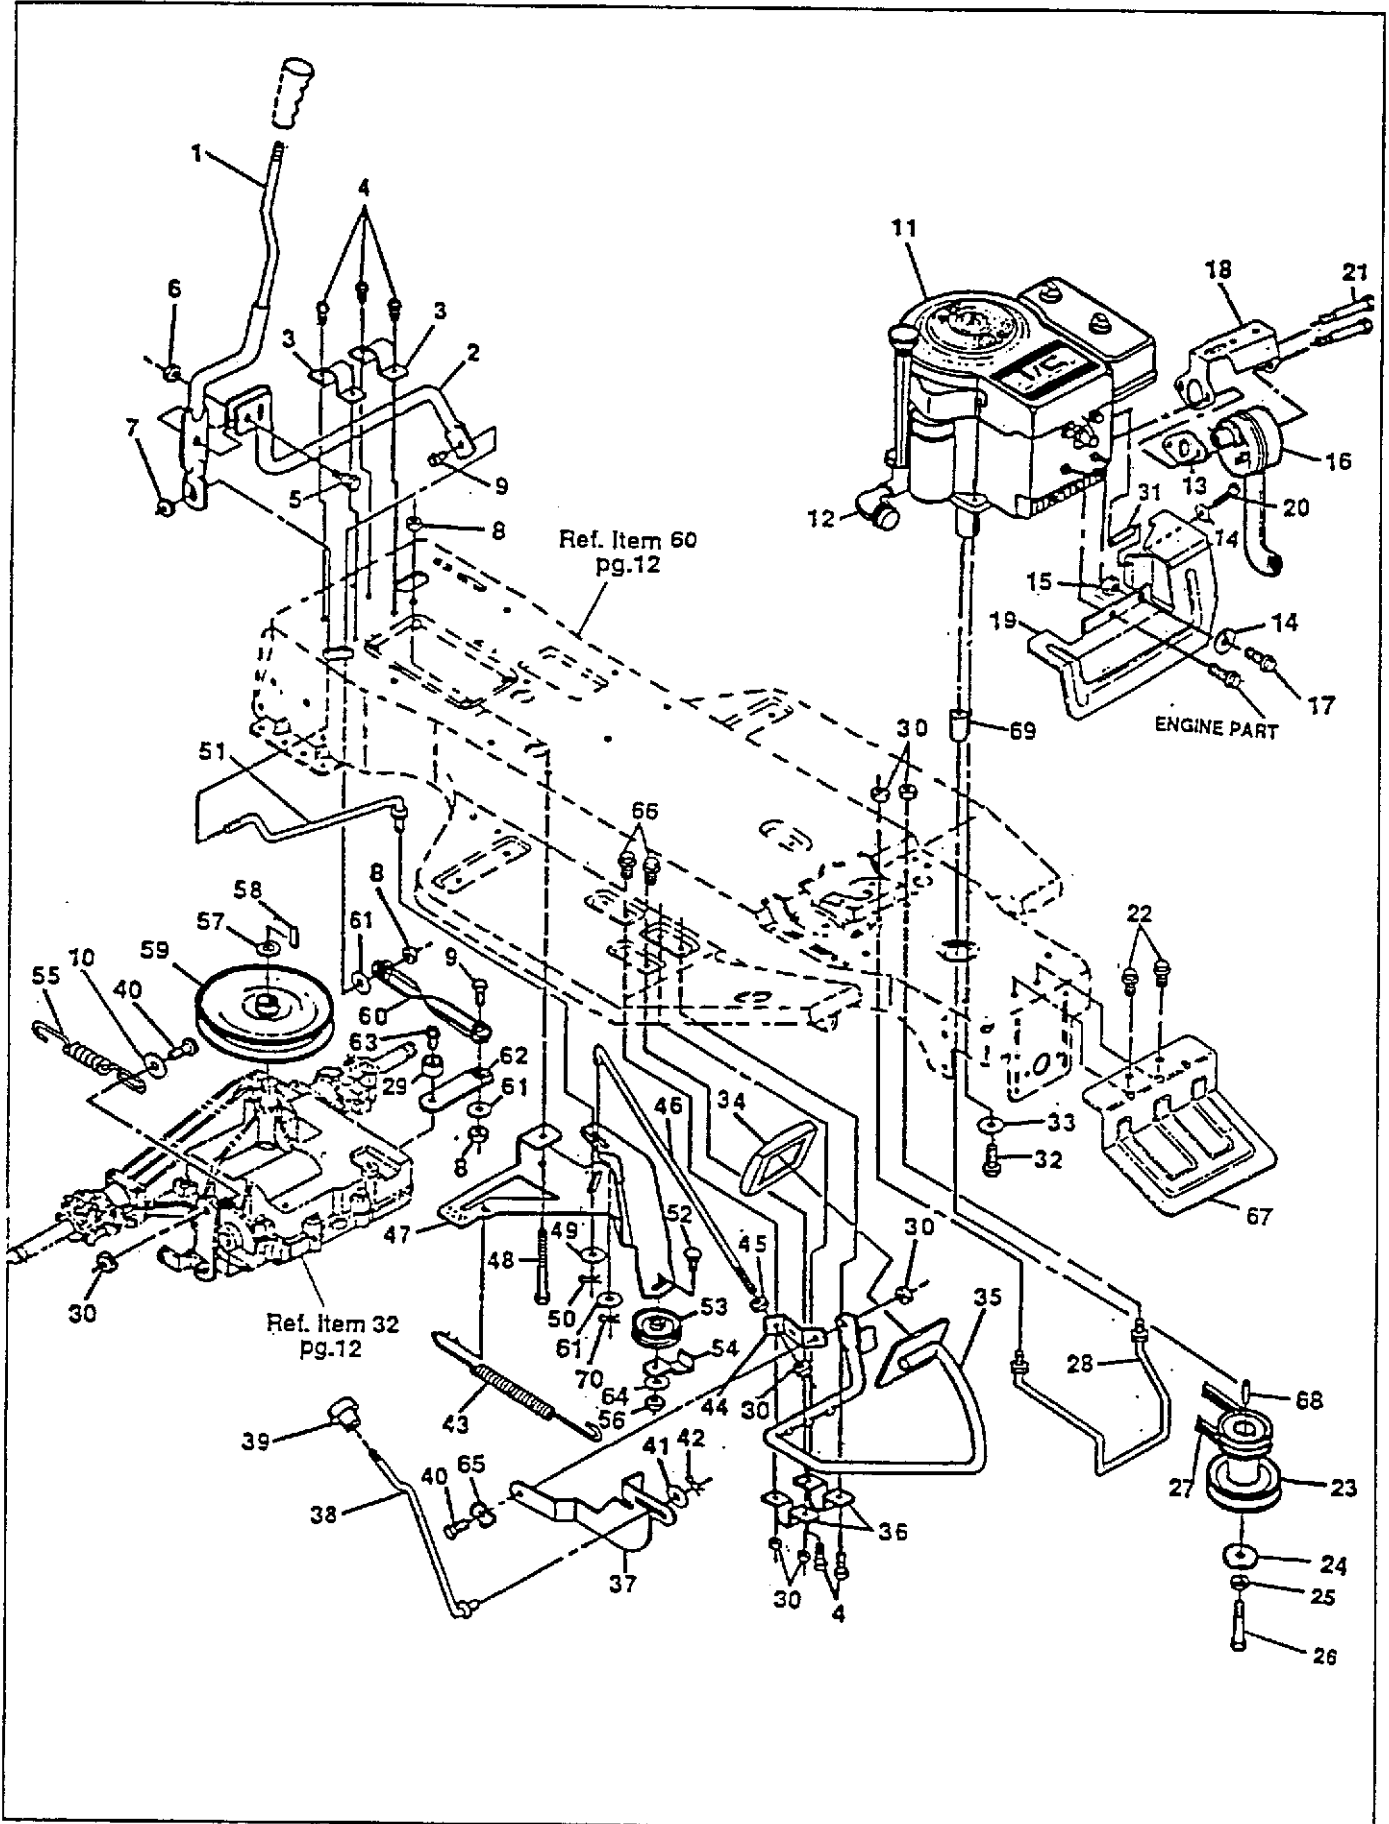

TRACTOR REPAIR PARTS

40" TRACTOR MODEL 4125G

TRACTOR REPAIR PARTS

40" TRACTOR MODEL 4125G

Key No.	Part No.	Description	Key No.	Part No.	Description
1	304406	Tube Assembly, Shift Pivot	38	304217	Rod, Parking Brake
2	304024	Tube Assembly, Shift	39	304367	Knob, Parking Brake
3	302538	Clip, Shift Lever	40	25086	Shoulder Bolt, 5/16-18 Thd.
4	35497	Screw, Hx Hd, Wshr Tap, 5/16-18 x 1/2 In.	41	120385	Washer, 9/16 In.
5	304086	Shoulder Bolt	42	121223	Cotter Pin
6	1502	Nut, Hx, Ctrlk, 1/4-20 Thd.	43	304209	Spring, Clutch
7	71046	Nut, Hx, Nylon, Lock 3/8-16 Thd.	44	304125	Bracket, Brake Rod
8	1499	Nut, Hx, Ctrlk, 3/8-16 Thd.	45	271184	Nut, Hx, Keps, 5/16-18 Thd.
9	122145	Screw, 3/8-16 x 1-1/4 In.	46	304212	Rod, Clutch
10	308188	Washer	47	304049	Arm, Idler
11		Engine 12.5 Horsepower B&S	48	51189	Shoulder Bolt, 3/8-16 Thd.
12	111316	Elbow, 90°, 3/8 In.	49	274517	Washer, Flat, 13/32 In.
13	46708	Gasket, Muffler	50	36368	Hairpin
14	120380	Washer, Split Lock	51	304083	Rod, Shift-On-The-Go
15	120376	Nut, Hex 5/16-18 Thd.	52	57325	Carriage Bolt, 3/8-16 x 2 In.
16	310284	Muffler, Round 5" Diameter	53	40223	Idler Sheave, Backside
17	300314	Screw, Wa Tap, 1/4-20 x 7/8 In.	54	304105	Belt Retainer
18	305409	Shield, Muffler	55	304130	Spring, Brake
19	310340	Heat Shield, Engine	56	45171	Nut, Flange, 3/8-16 Thd,
20	189293	Screw, Hex Hd, 1/4-20 x 3-1/2 In.	57	22053	Retaining Ring
21	305407	Bolt, Shoulder, 5/16-18 x 4-1/3 In.	58	3021	Key, Woodruff, #606
22	35497	Screw, Wa Tap, 5/16-18 x 1/2 In.	59	303109	Pulley
23	313546	Pulley, Engine	60	309546	Shift Link
24	56431	Washer, Pilot	61	120394	Washer, Flat, 13/32 In.
25	120383	Washer, Split, Lock 7/8 In.	62	302582	Shift Lever, Transaxle
26	428644	Screw, Hx Hd, 7/16-20 X 5 In.	63	56255	Screw, Hx Hd, 1/4-28 X 3/4 In.
27	303241	V-Belt, 90 In. Long	64	274517	Washer, Flat, 13/32 In.
28	310162	Belt Guide	65	30289	Washer, Wave
29	57157	Washer, Special	66	180075	Screw, 5/16-18 x 5/8 In.
30	1498	Nut, Hex, Ctrlk, 5/16-18 Thd.	67	311530	Deflector, Exhaust
31	310292	Spacer, Heat Shield	68	57791	Key, Square 1/4
32	50947	Screw, Hex Hd Tap, 3/8-16 x 1-1/4 In.	69	304246	Spacer, Engine Pulley
33	138489	Washer, 3/8 In.	70	121222	Pin, Cotter
34	304490	Pad, Clutch/Brake, Molded			
35	306083	Assembly, Clutch/Brake Arm			
36	313271	Bracket, Clutch/Brake Arm			
37	304208	Lever, Park Brake