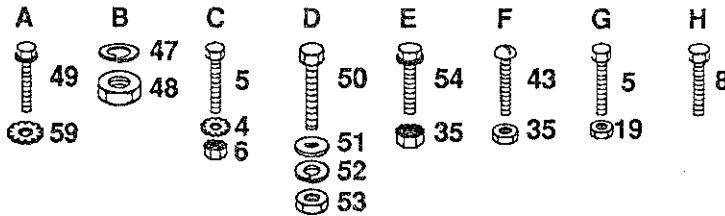

KEY NO.	PART NO.	DESCRIPTION
31	532109553	Switch- Interlock
32	532126018	Switch - P.T.O.
33	532124932	Nut - Hex
34	532108824	Fuse - 30 Amp
35	873951000	Nut - Keps No. 10- 32
38	532121305	Switch, Seat
39	532122147	Key.
40	532109788	Nut - Ignition
41	532109787	Bezel, Ignition
42	532102972	Switch - Ignition
43	874641008	Screw-Slot-Pan HD 10-32 x 1/2
44	532124384	Harness - Ignition
45	532124756	Cable Tie
46	532109555	Light Package
47	810090400	Lockwasher 1/4
48	873350400	Nut, Hex Jam 1/4 - 20
49	817190408	Screw - Hex Washer Hd. Cutting 1/4-20 x 1/2
50	874760412	* Bolt - Hex Hd. 1/4 - 20 x 3/4
51	819091016	Washer 9/32 x 5/8 x 16 Ga.
52	810040400	* Lockwasher 1/4
53	873220400	* Nut-Hex 1/4-20
54	817021008	Screw- Hex Washer Hd. No. 10-24 x 1 - 1/2
57	532109748	Assembly - Relay
59	811050600	Lockwasher, Ext. Tooth 3/8
---	532124537	Operator's Manual (English)
---	532124538	Owners Manual (French)
---	532101539	Sheet-Insruction, Tractor 15° Slope (English)
---	532101572	Sheet-Insruction, Tractor 15° Slope (French)
---	532126892	Parts Manual (English)

* STANDARD HARDWARE -- PURCHASE LOCALLY

3