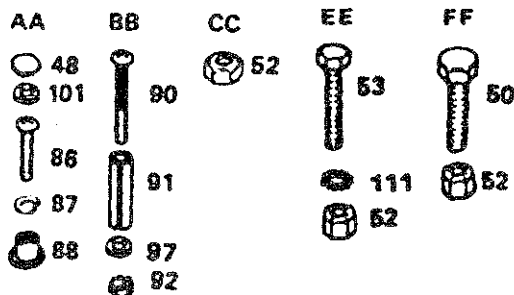

KEY NO.	PART NO.	DESCRIPTION	KEY NO.	PART NO.	DESCRIPTION
2	532124487	Decal-Side Panel	58	532121236	Spacer
3	532125009	Panel-Side, L.H.	59	874760424	Bolt, Hex 1/4-20 x 1-1/2
4	532124772	Dash, Plate	60	532123481	Bolt-Shoulder 1/4-20
5	532124182	Dashboard	61	532123650	Stud 1/4 Turn
6	532104805	Dash, Assembly-Lower	62	873680400	Nut-Crownlock 1/4-20
7	532001260	Spacer	63	532123740	Spring, Compression
8	532110853	Bracket, Assembly R.H.	65	817490608	Screw-Hex Washer Hd. Thd. Forming 3/8-16 x 1/2 Type TT
9	532106965	Plate-Support, Battery	66	532124294	Pan-Seat
10	532124130	Support, Assembly-Dash	68	532105838	Ratainer 1/4 Turn
11	532123825	Console, Shifter	69	532105839	Receptacle 1/4 Turn
12	532124480	Decal-Hood, L.H.	72	817431008	Screw-Hex Head Self Tapping #10-16 x 1/2 Type B
13	532106784	Strap, Assembly-Hinge, Rear	73	874760532	* Bolt-Hex 5/16 -18 x 2 Gr 2
14	532104618	Strap, Assembly-Hinge, Front	74	873510500	Nut-Keps 5/16-18
15	532125007	Hood	75	532105509	Bracket Assembly-Fender
16	532124250	Lens, L.H.	76	874180512	Screw, Mach. 5/16-18 x 3/4
17	532124251	Lens, R.H.	78	532121249	Spacer
18	532124483	Decal, Grill	79	532120822	Decal-OPEI-Caution
19	532124573	Grill, Assembly	81	532121794	Cover-Access
20	532124574	Support Assembly, Grill	82	817190516	Screw, Hex 5/16-18 x 1
21	819111610	Washer 11/32 x 1 x 10 Ga.	83	532124427	Spacer
22	532124481	Decal-Hood, R.H.	84	872140606	* Bolt-Carriage 3/8-16 x 3/4
23	532110852	Bracket, Assembly L.H.	85	532108256	Pad-Footrest
24	532125008	Panel-Side, R.H.	86	874191008	Screw-Cross Recess Pan Hd. Machine #10-24 x 1/2
25	532110828	Panel-Dash, R.H.	87	810071000	* Washer, Lock No. 10
26	532125036	Footrest-R.H.	88	532125004	Nut-Weld
27	532121277	Chassis	89	532109808	Latch-Hood
28	532123785	Drawbar	90	874981020	Screw-Machine Cross Recess #10-24 x 1-1/4
29	819060718	Washer 3/16 x 7/16 x 18 Ga.	91	532007206	Spacer-Split #10 x 3/4
30	532121248	Bushing, Snap	92	873731000	Nut-Keps #10-24
31	532124118	Panel-Dash, L.H.	93	532105511	Strap Assembly-Fender
32	532124722	Footrest-L.H.	94	532126656	Bracket-Pivot, Seat
33	532124428	Slide Set, Seat	95	532105529	Bolt-Shoulder 5/16-18
34	873680500	Locknut 5/16- 18	96	532105531	Nut-Push
36	532124771	Saddle	97	819070818	Washer 7/32 x 1/2 x 18 Ga.
37	811030400	Washer, Lock 1/4 Int./Ext.	98	532109199	Decal-V-Belt Drive Schematic Tractor
38	810100800	Washer, Lock #8	99	532126493	Baffle-Rear Upper
39	532124720	Bushing-Steering	100	532108105	Baffle-Rear Lower
40	532106202	Reflector-Taillight	101	532110357	Washer, Snap Cap
41	532124181	Spring-Compression	103	819131614	Washer 13/32 x 1 x 14 Ga.
42	532124484	Decal-Fender	104	532124934	Grommet
43	532124187	Seat	107	532110436	Grommet, Split
44	872170410	Bolt,, Carr. 1/4-20 x 1-1/4	108	532109821	Decal, Operating Instructions
45	532124857	Fender	109	811050400	Washer, Lock 1/4 Int. Ext.
46	532101892	Decal-Clutch/Brake	110	873490400	Wingnut 1/4-20
47	532005479	Plug-Dash	111	811050600	Washer, Lock 3/8 Ext. Tooth
48	532110356	Cap, Snap	112	819091216	Washer 9/32 x 3/4 x 16 Ga
49	873510400	* Nut, Hex 1/4-20	113	873220400	Nut-Hex 1/4-20
50	874760612	* Bolt-Hex 3/8-16 x 3/4	115	819111116	Washer 11/32 x 11/16 x 16 Ga.
51	819131312	Washer 13/32 x 13/16 x 12 Ga.	117	532124996	Clip, Insulated
52	873680600	Nut-Crownlock 3/8-16	119	532121251	Foam Strip
53	874760616	* Bolt-Hex 3/8-16 x 1	121	532121249	Spacer Split 0.28 x 0.88
54	874640806	* Screw #8-3/8	123	532123976	Locknut, Hex, Large Flanged 1/4-20 UNC
55	532124763	Pointer, Height Indicator	124	874641008	Screw, Slotted Pan Head #10-32 x 1/2
56	532120529	Washer, Nylon	125	873951000	Nut, Keps #10-32 UNC
57	817490612	Screw-Hex Washer Hd. Thd. Rolling 3/8-16 x 3/4 Type TT	126	532004171	Clip, Insulated
			127	532121246	Bracket, Switch Mount

5 *STANDARD HARDWARE—PURCHASE LOCALLY