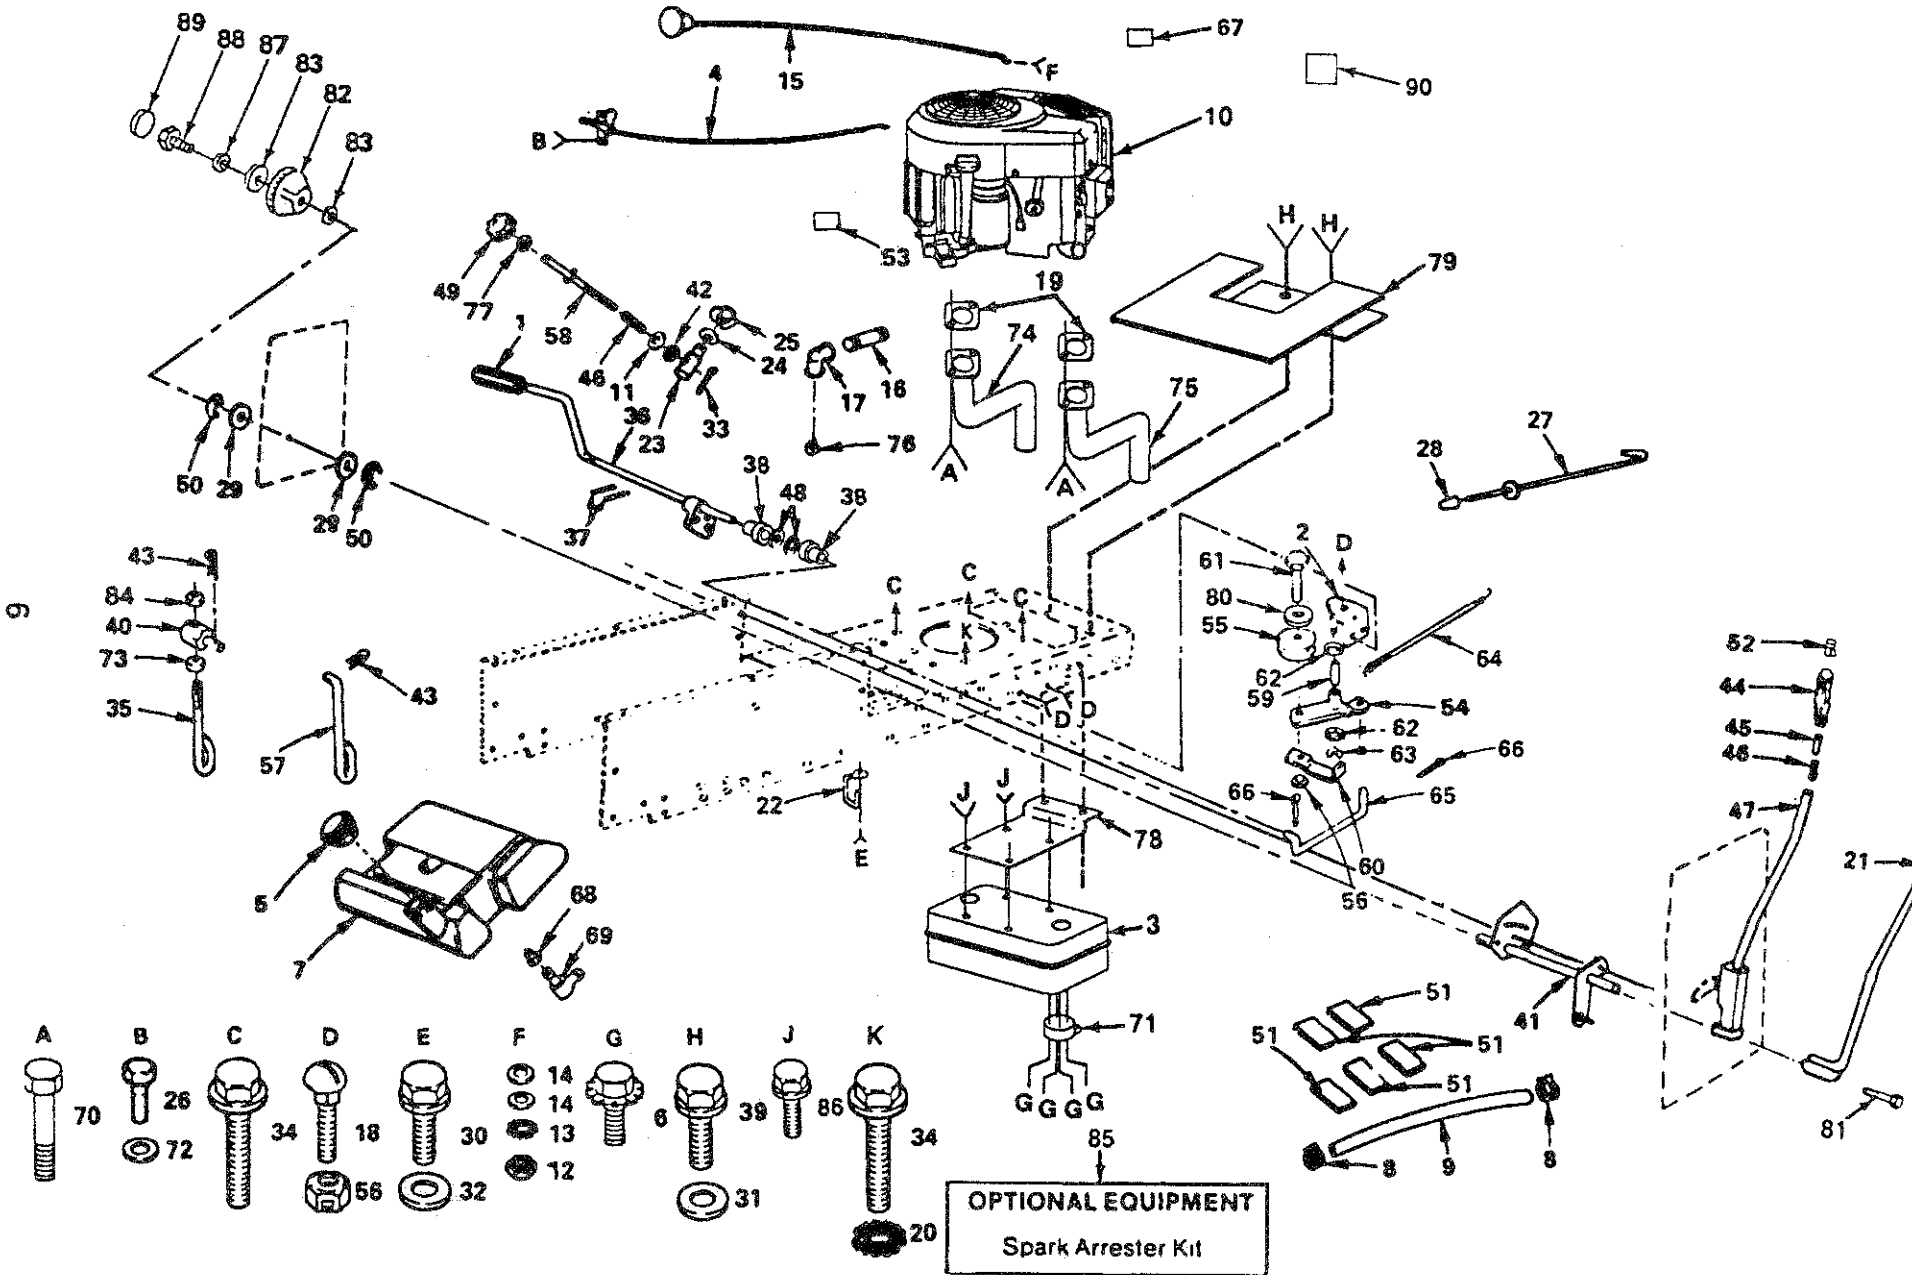

REPAIR PARTS

GARDEN TRACTOR

POWER AND MECHANICAL CONTROLS GROUP

For Husqvarna Parts Call 606-678-9623 or 606-561-4983

www.mymowerparts.com

REPAIR PARTS

GARDEN TRACTOR

POWER AND MECHANICAL CONTROLS GROUP

KEY NO.	PART NO.	DESCRIPTION
1	532124872	Pedal Cover
2	532123102	Bracket Assembly-Clutch
3	532122440	Muffler
4	532122927	Control, Throttle
5	532124462	Fuel Cap
6	817450808	Screw-Spider Lock
7	532106020	Tank-Fuel
8	532123487	Hose Clamp
9	532008542	Fuel Line
10	532122436	Engine Briggs & Stratton 15 H.P., Model Number 303777 Type No. 0015-02
11	819131016	Washer 13/32 x 5/8 x 16 Ga.
12	873610600	Nut-Hex 3/8-24
13	811050600	* Washer, Lock, External Tooth 3/8
14	819131316	* Washer 13/32 x 13/16 x 16 Ga.
15	532122926	Control-Choke
16	813280336	Std. Pipe Nipple
17	813200300	90° Elbow 3/8 NPT
18	872140606	Bolt-Carr. 3/8-16 x 3/4
19	---	Gasket, Muffler (see engine pages for replacement number)
20	811050600	Washer, Lock 3/4
21	532121006	Rod Assembly-Lever
22	532123788	Retainer-Belt, Chassis, L.H.
23	532110810	Trunnion-Stop, Depth
24	819151216	Washer 15/32 x 3/4 x 16 Ga.
25	812000037	Klip Ring
26	817080408	Screw-Hex Washer Hd. Thd. Cutting 1/4-20 x 1/2
27	532125637	Rod-Brake, Park
28	532071673	Plunger Cap
29	819292016	Washer 29/32 x 1-1/4 x 16 Ga.
30	817490612	Screw-Hex Washer Thd. Rolling 3/8-16 x 3/4
31	819131614	* Washer 13/32 x 1 x 14 Ga.
32	819131316	Washer 13/32 x 1-3/16 x 16 Ga.
33	876020308	Cotter Pin 3/32 x 1/2
34	817490624	Screw-Hex Washer Hd. Thd. Rolling 3/8-16 x 1-1/2 Type TT
35	532110448	Lift Link-Adjustable
36	532122424	Shaft Pedal Foot
37	532001572	Roll Pin 3/16 x 1
38	532120183	Bearing, Nylon
39	817490512	Screw 5/16-18 x 3/4
40	532110447	Trunnion, Lift
41	532124516	Shaft Assembly-Lift
42	532110807	* Nut-hex Special
43	532124670	Retainer Spring
44	532109413	Grip-Handle

KEY NO.	PART NO.	DESCRIPTION
45	532122364	Plunger-Lever Lift
46	532124874	Spring
47	532121002	Lever Assembly, Hand Kit (Incl. Key No. 21)
48	819211616	Washer 21/32 x 1 x 16 Ga.
49	532121891	Handle-Adjust, Lift
50	812000022	E-Ring
51	532006431	Pad-Spacer
52	532124526	Button, Plunger
53	532125971	Decal, Air Cleaner
54	532123789	Arm Assembly, Idler
55	532123766	Pulley-Idler
56	873680600	Locknut 3/8-16
57	532110029	Link-Lift
58	532110729	Rod-Adjust, Lift
59	532105706	Bearing
60	532123205	Retainer-Belt
61	74760624	* Bolt-Hex 3/8-16 x 1-1/2
62	532110812	Washer-Hardened
63	812000039	Ring-Klip
64	532105709	Spring-Return, Clutch
65	532105710	Link-Clutch
66	876020412	Pin-Cotter 1/8 x 3/4
67	532123161	Decal, Engine instruction
68	532003645	Bushing
69	532124951	Stem-Tank, Fuel
70	---	Bolt, Metric (see engine pages for replacement number)
71	532101326	Deflector, Muffler
72	532110457	Washer 9/32 x 5/8 x 16 Ga.
73	873360700	Nut Hex Jam 7/16-20
74	532122434	Tube Assembly-Exhaust-L.H.
75	532122435	Tube Assembly-Exhaust-R.H.
76	532091084	Oil Drain
77	873350600	Nut-Hex Jam 3/8-16
78	532122439	Muffler, Bracket—Mounting
79	532122981	Heat Shield
80	819131316	Washer 13/32 x 13/16 x 16 Ga.
81	874780624	Bolt, Hex 3/8-16 x 1-1/2
82	532123934	Scale, Height Indicator
83	819112410	Washer 11/32 x 1-1/2 x 10 Ga.
84	873710700	Nut, Crownlock 7/16-20
85	532124803	Spark Arrestor Kit
86	817490408	Screw, Hex Washer Hd. Thread Cutting 1/4-20 x 1/2
87	810040500	Washer, Lock
88	874780516	Bolt, Hex 5/16-18 x 1
89	532123935	Plug, Hole
90	532123161	Decal, Engine Instruction