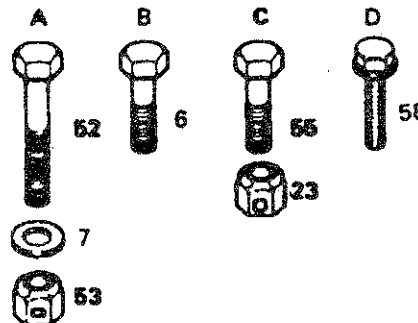

KEY NO.	PART NO.	DESCRIPTION
26	532123772	Shaft, Arm Shifter
27	819171216	Washer 17/32 x 3/4 x 16 Ga.
28	532123793	Rod, Tie
29	873530400	Nut 1/4-28
30	532123787	Strap-Torque
31	532071208	Bushing, Steering Rod
32	532123780	Bracket-Transaxle L.H.
33	819212016	Washer 21/32 x 1-1/4 x 16 Ga.
34	812000053	E-Ring
35	532123800	Washer 1-1/32 x 1-5/8 x 16 Ga.
36	532125096	Woodruff Key 3/16 x 3/4
37	532121327	Pulley, Transaxle
38	532059192	Cap, Valve
39	532065139	Stem-Valve
40	532123792	Keeper, Belt Transaxle R.H.
41	812000004	Ring, Retainer
42	532124788	Clip, Hairpin
46	532123776	Bracket, Transaxle R.H.
52	874780544	* Bolt, Hex 5/16-18 x 2-3/4
53	873680500	Locknut 5/16-18
55	874760612	* Bolt, Hex 3/8-16 x 3/4
58	817490512	Screw Hex Washer hd. Thd. Form. Type TT 5/16-18 UNC x 3/4
74	532124579	Cover, Wheel
75	873800600	Locknut, Hex Washer Insert 3/8-16
78	873350600	Nut-Hex Jam 3/8-16

*STANDARD HARDWARE—PURCHASE LOCALLY