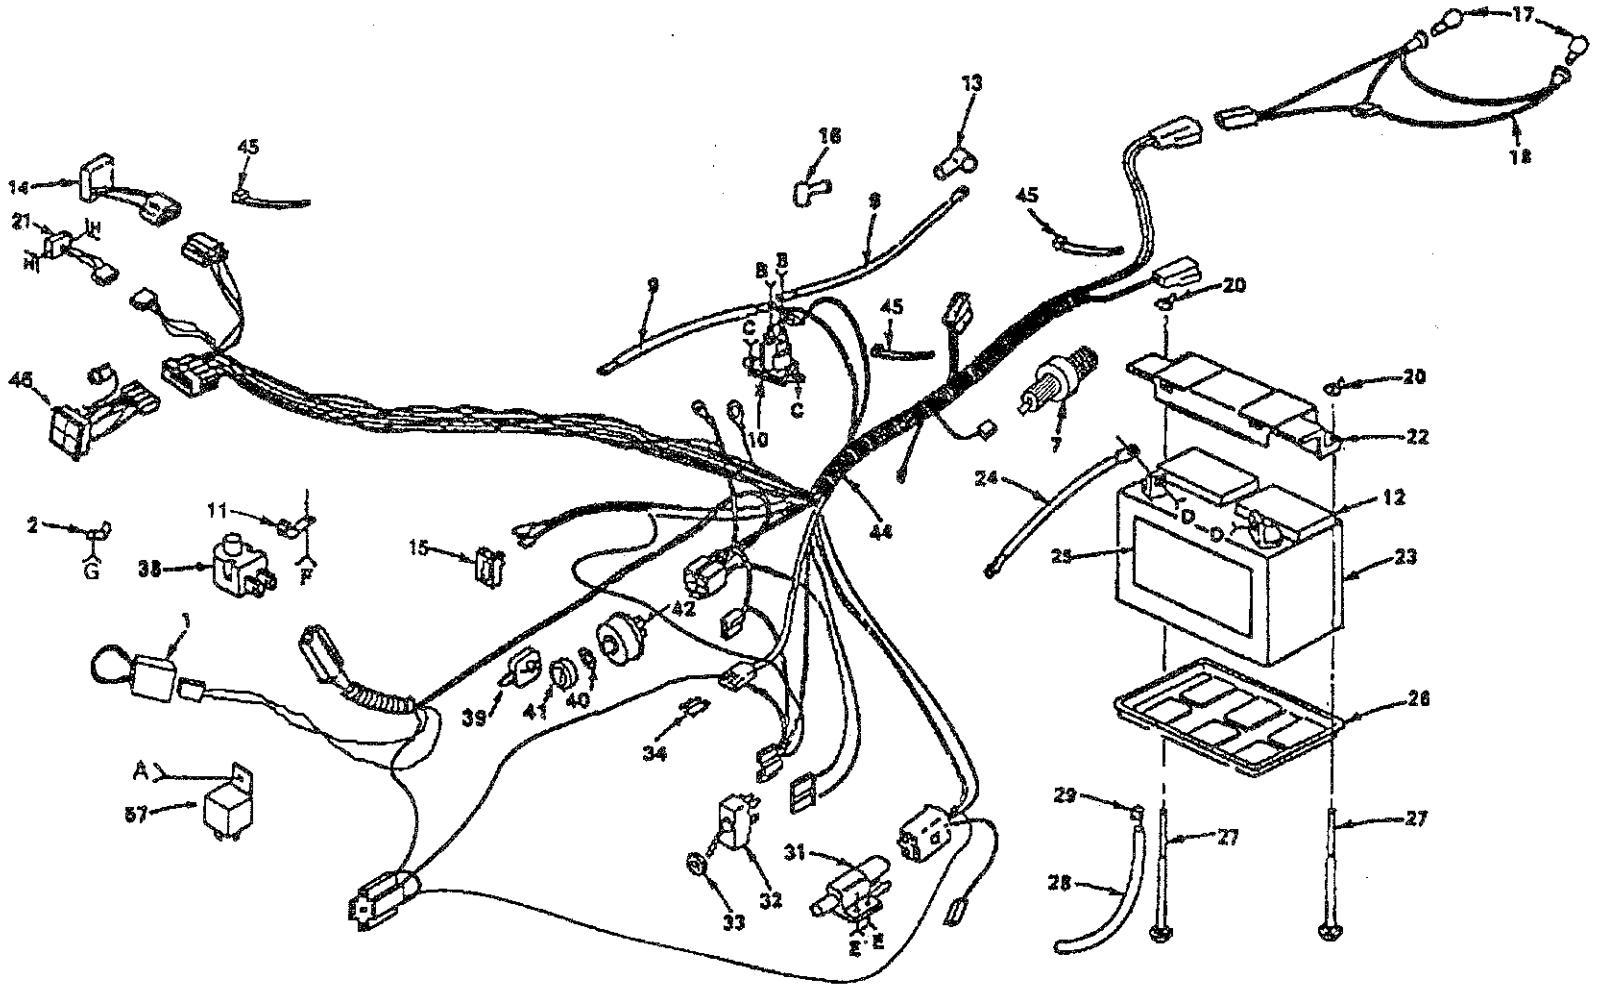

REPAIR PARTS

GARDEN TRACTOR

ELECTRICAL

KEY NO.	PART NO.	DESCRIPTION
1	532102501	Loop, Wire
2	532124995	Clip, Insulated
4	811050400	Washer, Lock Ext. Tooth 1/4
5	874780408	Bolt, Hex 1/4-20 x 1/2
6	873510400	Nut, Hex Keps. 1/4-20
7	532126825	Switch, Oil Sensor
8	817011008	Screw #10-24 x 1/2
9	532124770	Cable - Battery
10	532109081	Solenoid
11	532004171	Clip - Insulated
12	532121264	Battery Caps
13	532124996	Clip, Fuel Line
14	532109554	Sensor, Low Voltage
15	532110712	Switch - Light
16	532124783	Cover - Terminal
17	532007662	Bulb - Light
18	532110859	Harness - Light Socket
19	873680400	Nut, Crownlock 1/4-20
20	532123198	Nut Wing 1/4 - 20
21	532110940	Meter, Hour
22	532102476	Guard - Terminal
23	532121537	Battery
24	532124773	Cable Ground
25	532121549	Decal, Battery
26	532124886	Tray ~ Battery
27	872240460	Bolt - Carriage 1/4- 20 x 7- 1/2
28	532100541	Tube- Plastic
29	532109596	Clamp- Hose

KEY NO.	PART NO.	DESCRIPTION
26	532123772	Shaft, Arm Shifter
27	819171216	Washer 17/32 x 3/4 x 16 Ga.
28	532123793	Rod, Tie
29	873530400	Nut 1/4-28
30	532123787	Strap-Torque
31	532071208	Bushing, Steering Rod
32	532123780	Bracket-Transaxle L.H.
33	819212016	Washer 21/32 x 1-1/4 x 16 Ga.
34	812000053	E-Ring
35	532123800	Washer 1-1/32 x 1-5/8 x 16 Ga.
36	532125096	Woodruff Key 3/16 x 3/4
37	532121327	Pulley, Transaxle
38	532059192	Cap, Valve
39	532065139	Stem-Valve
40	532123792	Keeper, Belt Transaxle R.H.
41	812000004	Ring, Retainer
42	532124788	Clip, Hairpin
46	532123776	Bracket, Transaxle R.H.
52	874780544	* Bolt, Hex 5/16-18 x 2-3/4
53	873680500	Locknut 5/16-18
55	874760612	* Bolt, Hex 3/8-16 x 3/4
58	817490512	Screw Hex Washer hd. Thd. Form. Type TT 5/16-18 UNC x 3/4
74	532124579	Cover, Wheel
75	873800600	Locknut, Hex Washer Insert 3/8-16
78	873350600	Nut-Hex Jam 3/8-16