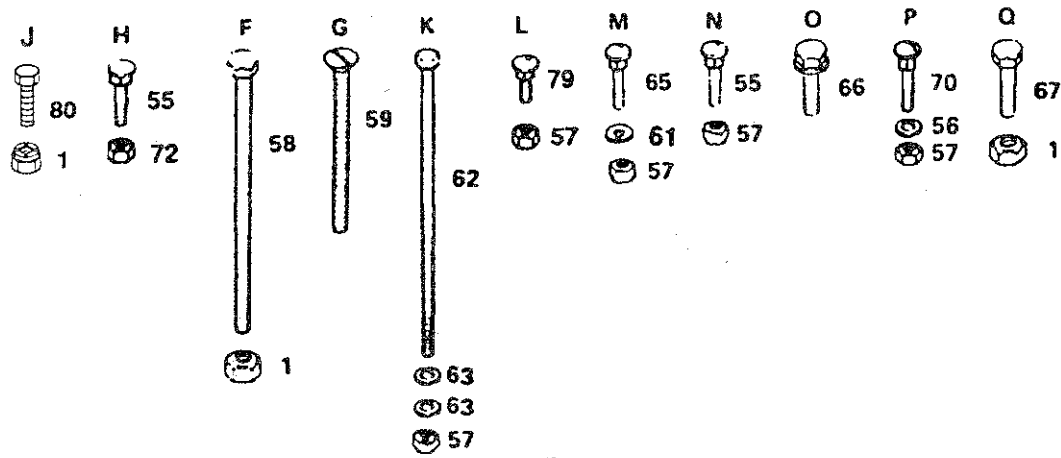

* STANDARD HARDWARE—PURCHASE LOCALLY