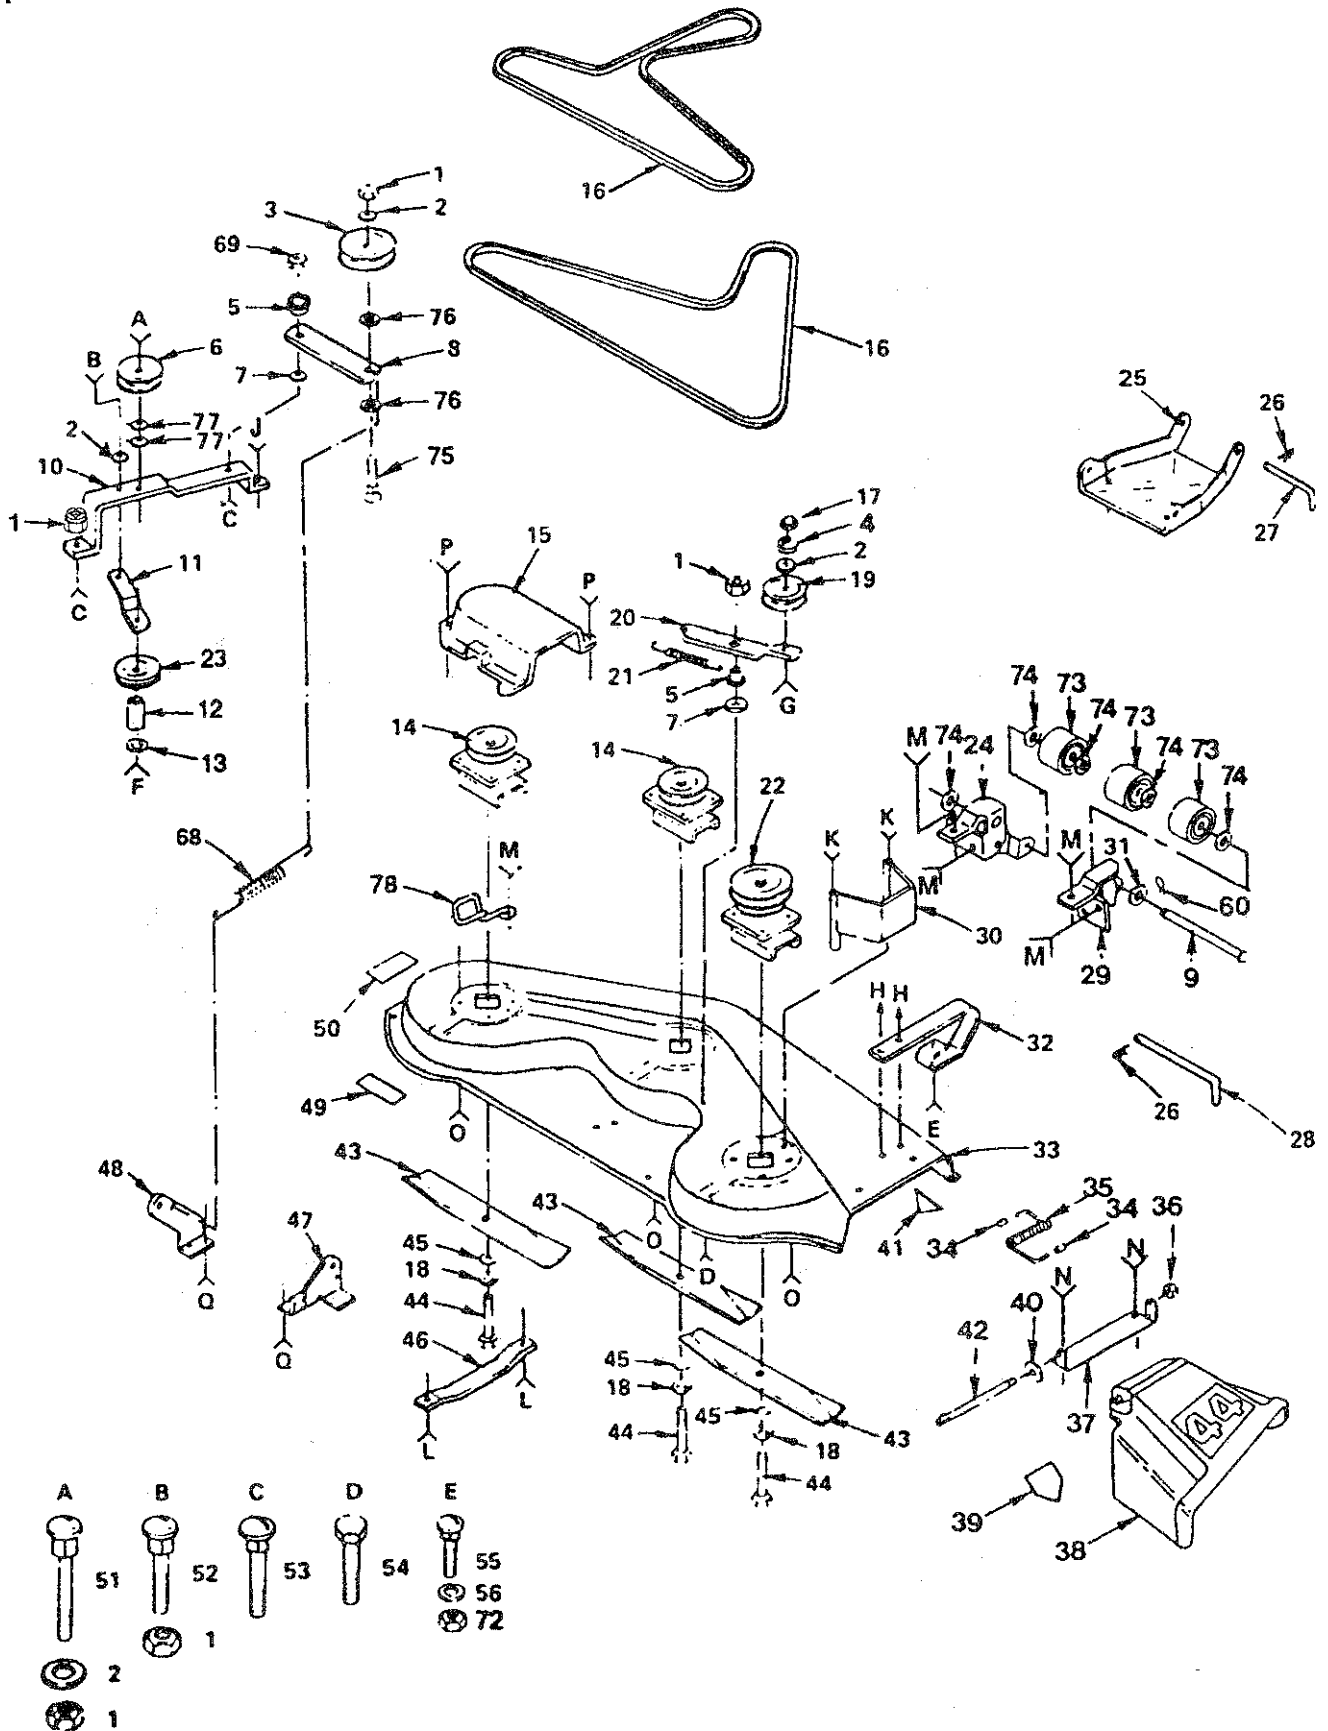

GARDEN TRACTOR

MOWER

GARDEN TRACTOR

MOWER

KEY NO.	PART NO.	DESCRIPTION	KEY NO.	PART NO.	DESCRIPTION
1	873680600	Nut-Lock 3/8-16	42	532106735	Rod-Hinge
2	819131614	Washer 13/32 x 1 x 14 Ga.	43	532106635	Blade, Mower
3	532121316	Pulley Idler	44	874610624	Bolt, Hex 3/8- 24 x 1-1/2 Gr. 5
4	810040600	Washer, Lock 3/8	45	819132012	Washer 13/32 x 1-1/4 x 12 Ga.
5	532106902	Spacer	46	532125074	Runner L.H.
6	532124858	Pulley Idler	47	532123807	Bracket-Suspension Rear- R.H.
7	532106513	Washer-Wear	48	532123808	Bracket-Suspension Rear- L.H.
8	532121425	Arm-Idler	49	532108592	Decal -V-Belt Schematic
9	532109776	Pin-Pivot	50	532105185	Instruction Caution Decal
10	532106523	Bar-Support-Idler	51	872140614	Bolt-Carriage 3/8-16 x 1-3/4
11	532106522	Brace Idler-Deck	52	872140608	Bolt-Carriage 3/8-16 x 1
12	532121236	Spacer	53	872140612	Bolt-Carriage 3/8-16 x 1-1/2
13	819131316	Washer, 13/32 x 13/16 x 16 Ga.	54	874760620	Bolt, Hex 3/8-16 x 1-1/4
14	532121658	Mandrel-Secondary	55	872140506	Bolt-Carriage 5/16-18 x 3/4
15	532106214	Guard	56	819111116	Washer 11/32 x 11/16 x 16 Ga.
16	532106085	V-Belt	57	873680500	Locknut 5/16-18
17	873220600	Nut, Hex 3/8-16	58	874760648	Bolt, Hex 3/8 16 x 3
18	810030600	Washer Lock 3/8	59	874110632	Screw-Flat Head 3/8-16 x 2
19	532102932	Idler Flat	60	876020412	Pin, Cotter
20	532106526	Arm-Idler-Deck	61	819111216	Washer 11/32 x 3/4 x 16 Ga
21	532124885	Spring Extension	62	874760580	Bolt-Hex 5/16 18 x 5
22	532121705	Mandrel-Primary	63	819111216	Washer 11/32 x 3/4 x 16 Ga.
23	532102403	Pulley, Idler	65	872140506	Bolt-Carriage 5/16-18 x 5/8 UNC x 3/4
24	532109599	Bracket Lift- L.H.	66	817490612	Screw-Hex Washer Thread Rolling 3/8-16 x 3/4
25	532105662	Link Parallel	67	872140606	Bolt- Carriage 3/8-16 x 3/4
26	532004921	Retainer-Spring	68	532102727	Spring Extension
27	532105744	Pin, Front Hinge	69	873930600	Nut-Centerlock 3/8-16
28	532109835	Pin, Rear Hinge	70	872110506	Bolt-Carriage 5/16-18 x 3/4
29	532109600	Bracket Lift-R.H.	72	532124949	Locknut 5/16-18
30	532108119	Guard-Belt-R.H.	73	532109729	Roller-Nose
31	819151616	Washer 15/32 x 1 x 16 Ga.	74	819151610	Washer 15/32 x 1 x 10 Ga.
32	532124950	Runner, R.H.	75	872140620	Bolt-Carriage 3/8-16 x 2-1/2
33	532121423	Housing-Mower	76	819131210	Washer 13/32 x 3/4 x 10 Ga.
34	532105304	Cap Sleeve	77	819131410	Washer 13/32 x 7/8 x 10 Ga.
35	532106734	Spring	78	532121352	Keeper-L.H. Mandrel
36	532110452	Nut-Push	79	872110505	Bolt-Carriage 5/16-18 x 5/8
37	532109743	Bracket-Deflector	—	532121826	Mower Deck, Complete
38	532109785	Guard-Discharge	80	874760616	Bolt, Fin Hex 3/8 - 16 x 1
39	532121349	Decal Warning			
40	819111016	Washer 11/32 x 5/8 x 16 Ga			
41	— — —	Decal, OPEI (not serviced)			

* STANDARD HARDWARE—PURCHASE LOCALLY