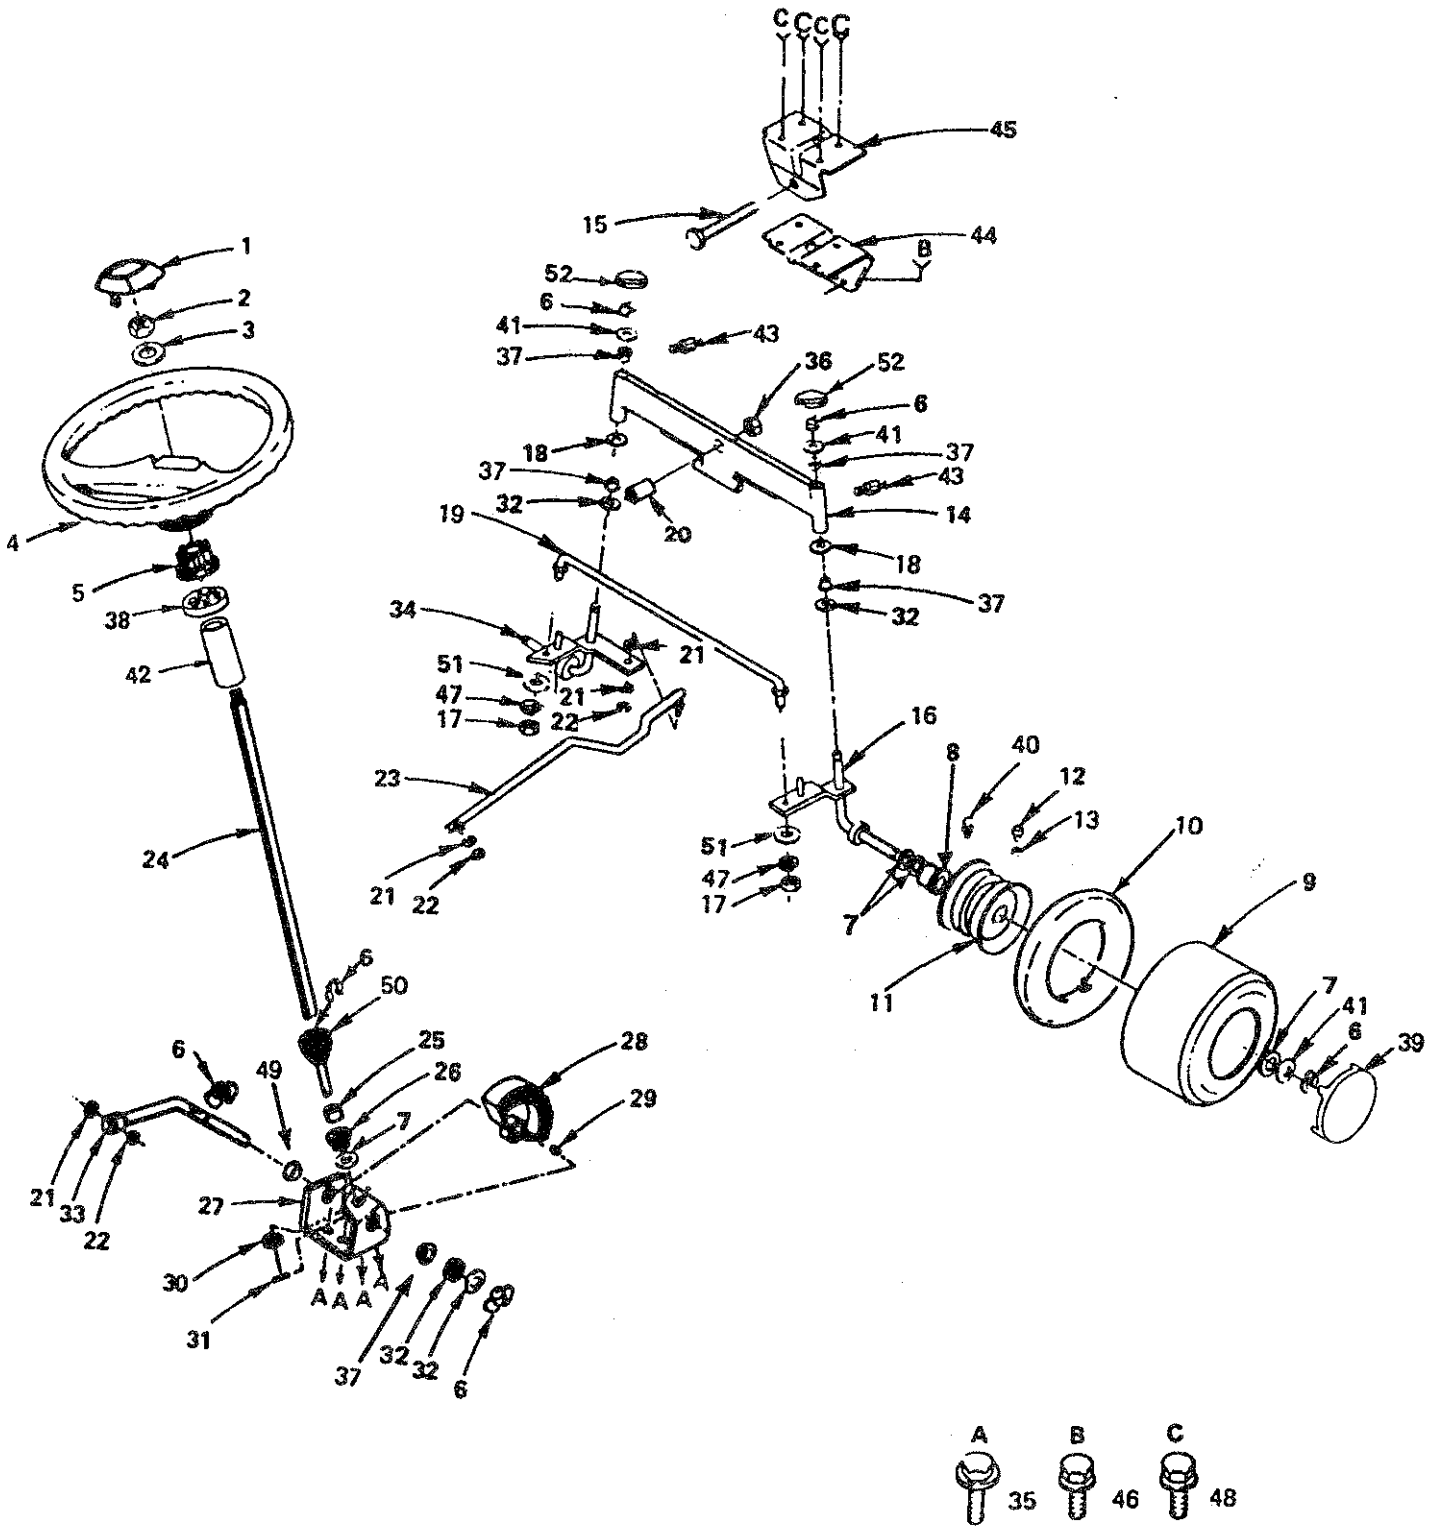

GARDEN TRACTOR

STEERING, FRONT AXLE AND WHEELS

REPAIR PARTS

GARDEN TRACTOR

STEERING, FRONT AXLE AND WHEELS

KEY NO.	PART NO.	DESCRIPTION
1	532124416	Insert-Steering Wheel
2	873940800	* Hex Toplock Jam 1/2-20
3	532100712	Washer 17/32 x 2-1/4 x .160
4	532124415	Steering Wheel
5	532100711	Adapter-Wheel, Steering
6	812000029	Klip Ring
7	532121749	Washer 25/32 x 1-1/4 x 16 Ga.
8	532009040	Bearings Wheel, Front
9	532106222	Tire-Rib Tread (Tubeless)
10	532059904	Tube-Tire (not furnished with Tractor)
11	532106732	Rim Assembly 6" Front (Inc. 2 each Key No. 8)
12	532065139	Stem-Valve
13	532059192	Cap-Valve
14	532108075	Axle Assembly-Front
15	874761060	Bolt-Hex 5/8-11 x 3-3/4
16	532105654	Spindle Assembly-R.H.
17	873810500	Nut-Hex 5/16-24
18	819272016	Washer 27/32 x 1-1/4 x 16 Ga.
19	532121334	Tie Rod
20	532110438	Bearing
21	810040600	* Lockwasher 3/8
22	873610600	* Nut-Hex 3/8-24
23	532105727	Drag Link
24	532109557	Shaft Assembly-Steering
25	532074580	Spacer
26	532071208	Bushing-Steering Rod
27	532109432	Bracket Assembly-Steering
28	532108684	Gear-Sector
29	532106126	Woodruff Key 3/16 x 3/4
30	532101930	Washer, hardened
31	532002882	Drive Pin 3/16 x 1
32	532124931	Bearing, Thrust
33	532108683	Rod-Steering
34	532105656	Spindle Assembly-L.H.
35	817490612	Screw-Hex Washer Hd. Thread Forming Type TT 3/8-16 x 3/4
36	873901000	Nut-Lock Flange, 5/8-11
37	532003366	Bearing
38	532106943	Spacer, Shaft Steering
39	532124577	Cover, Wheel 6"
40	532000278	Grease Fitting
41	532121748	Washer 25/32 x 1-5/8 x 16 Ga.
42	532106945	Tube, Shaft Steering
43	532124836	Fitting, Grease
44	532105664	Support-Saddle, Front
45	532105663	Support-Saddle, Rear
46	817490508	Screw-Hex Washer Thd. Rolling 5/16-18 x 1/2
47	810040500	* Lockwasher 5/16
48	532122819	Screw-Special
49	532109816	Nylinder, Snap In
50	532108685	Gear-Pinion
51	819111216	Washer 11/32 x 3/4 x 16 Ga.
52	532121232	Spindle Cap

*STANDARD HARDWARE —PURCHASE LOCALLY