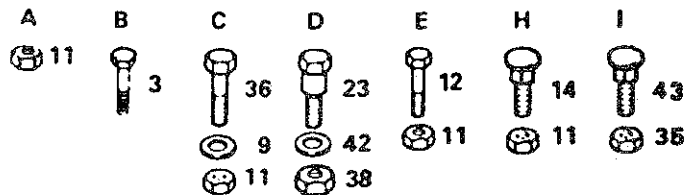

REPAIR PARTS

GARDEN TRACTOR

DRIVE GROUP

KEY NO.	PART NO.	DESCRIPTION
1	532109070	Retainer Belt
2	532108236	Bracket-Switch
3	817021008	Screw-Tap. Hex Hd. 10-24 x 1/2
4	532105730	Keeper-Belt, Engine
5	532123796	V-Belt, Drive
6	819131316	Washer 13/32 x 13/16 x 16 Ga.
7	532105864	Bracket-Suspension
8	532121218	Keeper, Belt Engine
9	819131312	Washer 13/32 x 13/16 x 12 Ga.
10	532121252	Upstop, Mower
11	873680600	Nut-Crownlock 3/8-16
12	872140608	Bolt, Carr. 3/8-16 x 1
14	872140606	Bolt, Carr. 3/8-16 x 3/4
15	819171516	Washer 17/32 x 15/16 x 16 Ga.
16	532121599	Arm Assembly-Suspension-L.H.
17	532009135	Retainer-Spring
18	532123674	Idler-Flat
19	873220800	* Nut-Hex 1/2-13
20	532106308	Trunnion-Lift Lower
22	532121598	Arm Assembly-Suspension-R.H.
23	532105848	Bolt-Shoulder 3/8-16
24	532123795	Pulley-Engine
25	874610764	Bolt-Hex 7/16-20 x 4
26	810040700	* Washer-Lock 7/16
27	874760644	* Bolt-Hex 3/8-16 x 2-3/4
28	532004470	Spacer
33	532004921	Spring-Retainer
35	873680500	Nut, Lock 5/16-18
36	874760616	* Bolt-Hex 3/8-16 x 1
37	532108218	Clutch-Electric
38	873980600	Nut, Centerlock Flange 3/8-16
39	532126197	Washer 1-1/2 x 15/32 x 1/4
40	532109169	Locater-Clutch
42	532110739	Spring Washer
43	872140506	Bolt, Carr. 5/16-18 x 3/4

* STANDARD HARDWARE—PURCHASE LOCALLY