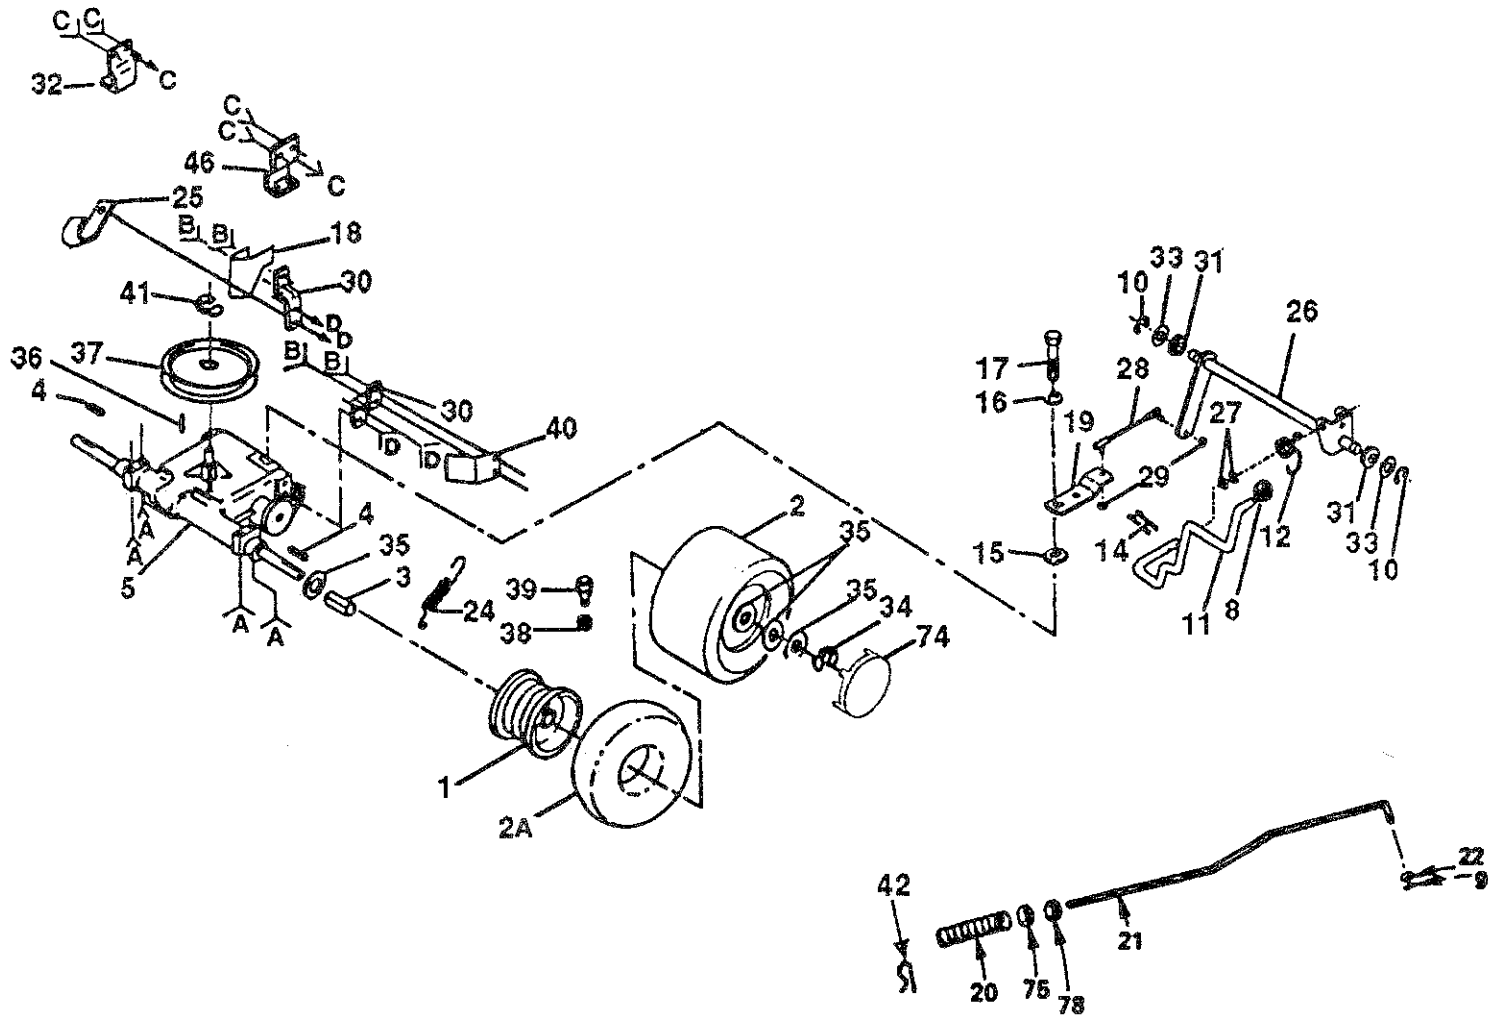

REPAIR PARTS

GARDEN TRACTOR

TRANSAXLE AND REAR WHEEL

REPAIR PARTS

GARDEN TRACTOR

TRANSAXLE AND REAR WHEEL

KEY NO.	PART NO.	DESCRIPTION
1	532124074	Rim Assembly 8" Rear
2	532124106	Tire
2A	532007154	Tube-Tire (not furnished with Tractor)
3	532108097	Spacer-Split
4	532124762	Key-Square 1/4 x 2
5	532123797	Transaxle 6 speed, Peerless Model No. 143.820-016
6	817490612	Screw, Hex Washer Hd. Thread Rolling 3/8-16 x 3/4
7	819111214	Washer 11/32 x 3/4 x 14 Ga.
8	532106933	Knob Control
9	876020412	Cotter Pin 1/8 x 3/4
10	812000008	Ring, Klip
11	532123781	Rod-Shifter
12	532123782	Spring-Torsion
14	876020416	* Pin, Cotter 1/8 x 1
15	532105701	Washer-Shift Plate
16	819091216	Washer 9/32 x 3/4 x 16 Ga.
17	871040412	Bolt-Hex 1/4-28 x 3/4, Gr. 8
18	532123791	Keeper, Belt Transaxle L.H.
19	532123794	Arm, Shift
20	532126909	Spring-Rod, Brake
21	532123786	Rod-Brake
22	819131316	* Washer 13/32 x 13/16 x 16 Ga.
23	873680600	* Locknut 3/8-16
24	532110422	Spring, Brake Return
25	532124996	Clip

KEY NO.	PART NO.	DESCRIPTION
26	532123772	Shaft, Arm Shifter
27	819171216	Washer 17/32 x 3/4 x 16 Ga.
28	532123793	Rod, Tie
29	873530400	Nut 1/4-28
30	532123787	Strap-Torque
31	532071208	Bushing, Steering Rod
32	532123780	Bracket-Transaxle L.H.
33	819212016	Washer 21/32 x 1-1/4 x 16 Ga.
34	812000053	E-Ring
35	532123800	Washer 1-1/32 x 1-5/8 x 16 Ga.
36	532125096	Woodruff Key 3/16 x 3/4
37	532121327	Pulley, Transaxle
38	532059192	Cap, Valve
39	532065139	Stem-Valve
40	532123792	Keeper, Belt Transaxle R.H.
41	812000004	Ring, Retainer
42	532124788	Clip, Hairpin
46	532123776	Bracket, Transaxle R.H.
52	874780544	* Bolt, Hex 5/16-18 x 2-3/4
53	873680500	Locknut 5/16-18
55	874760612	* Bolt, Hex 3/8-16 x 3/4
58	817490512	Screw Hex Washer hd. Thd. Form. Type TT 5/16-18 UNC x 3/4
74	532124579	Cover, Wheel
75	873800600	Locknut, Hex Washer Insert 3/8-16
78	873350600	Nut-Hex Jam 3/8-16

*STANDARD HARDWARE—PURCHASE LOCALLY