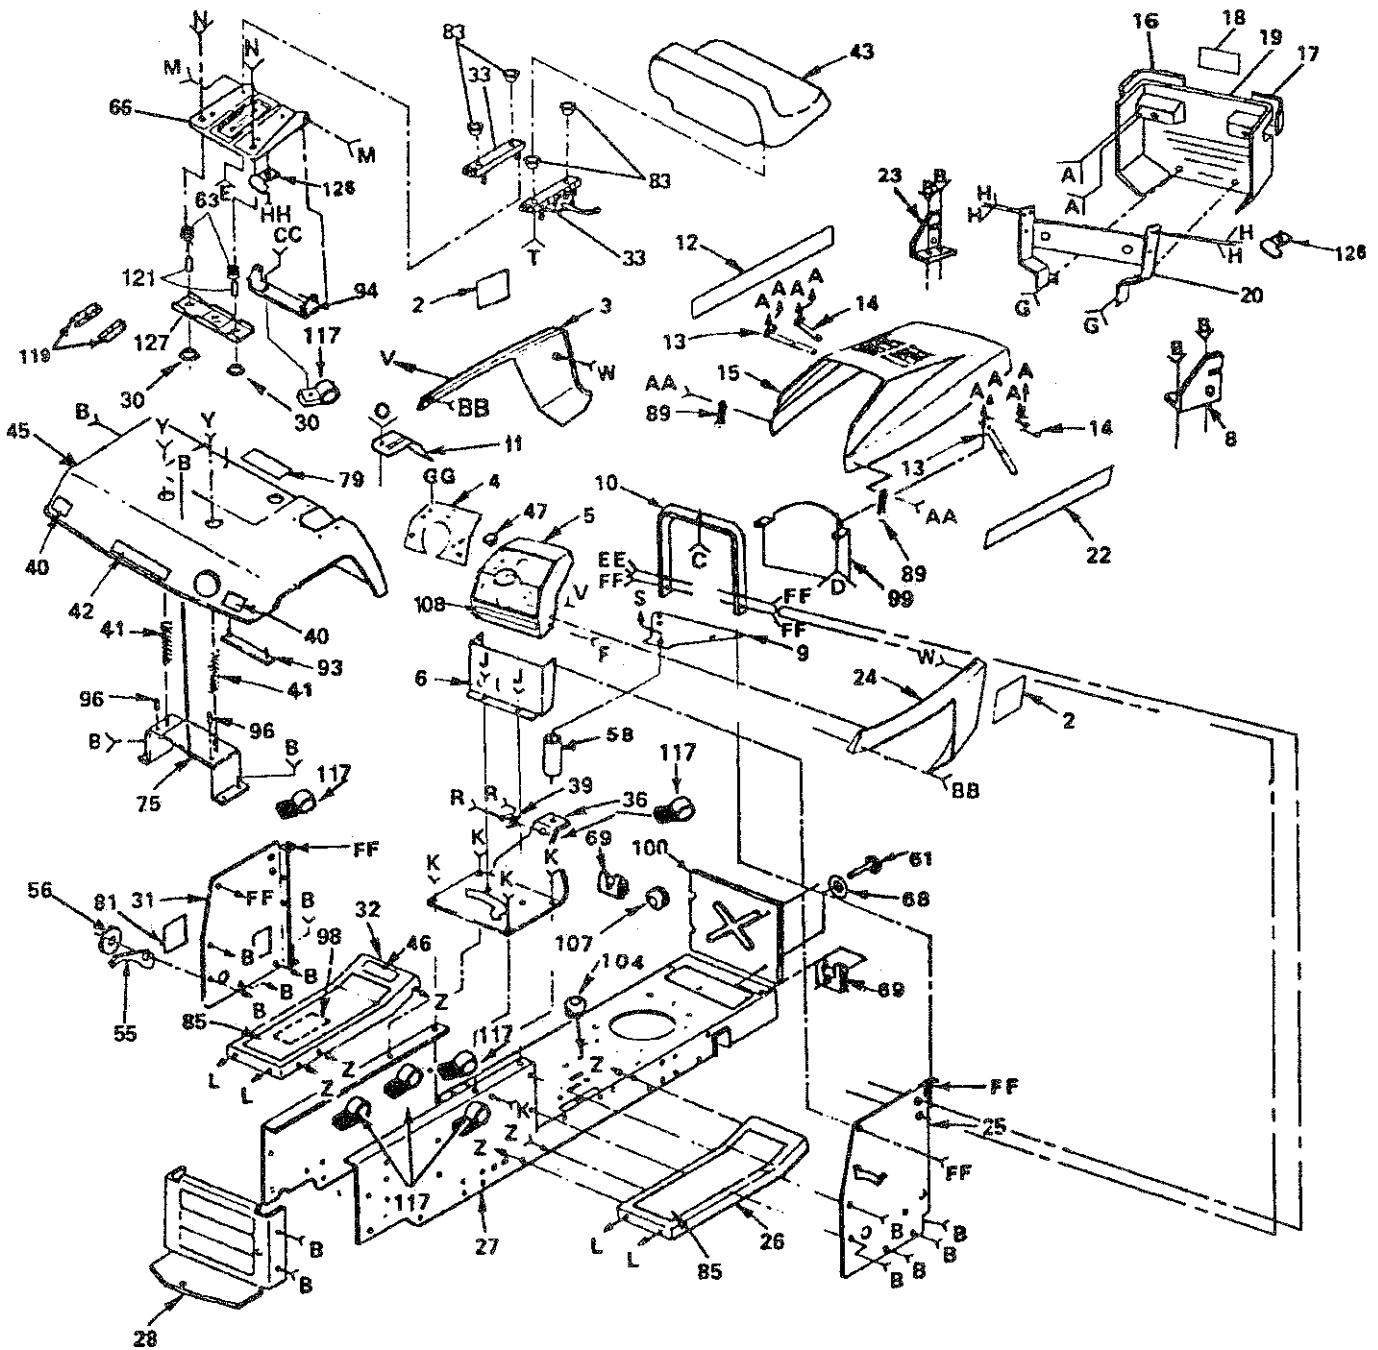

GARDEN TRACTOR

ENCLOSURES

A	B	C	D	E	F	G	H	J	K	L	M	N	O	R	S	T	V	W	Y	Z
49	57	109	53	21	53	59	60	78	66	50	95	44	54	72	73	82	37	7	103	84
		113	52	34	51	112	62	34		61	34	123	38		34		110	49	52	52
GG	HH																			
76	124				52					52			29							
115	125																			
74																				

REPAIR PARTS

GARDEN TRACTOR

ENCLOSURES