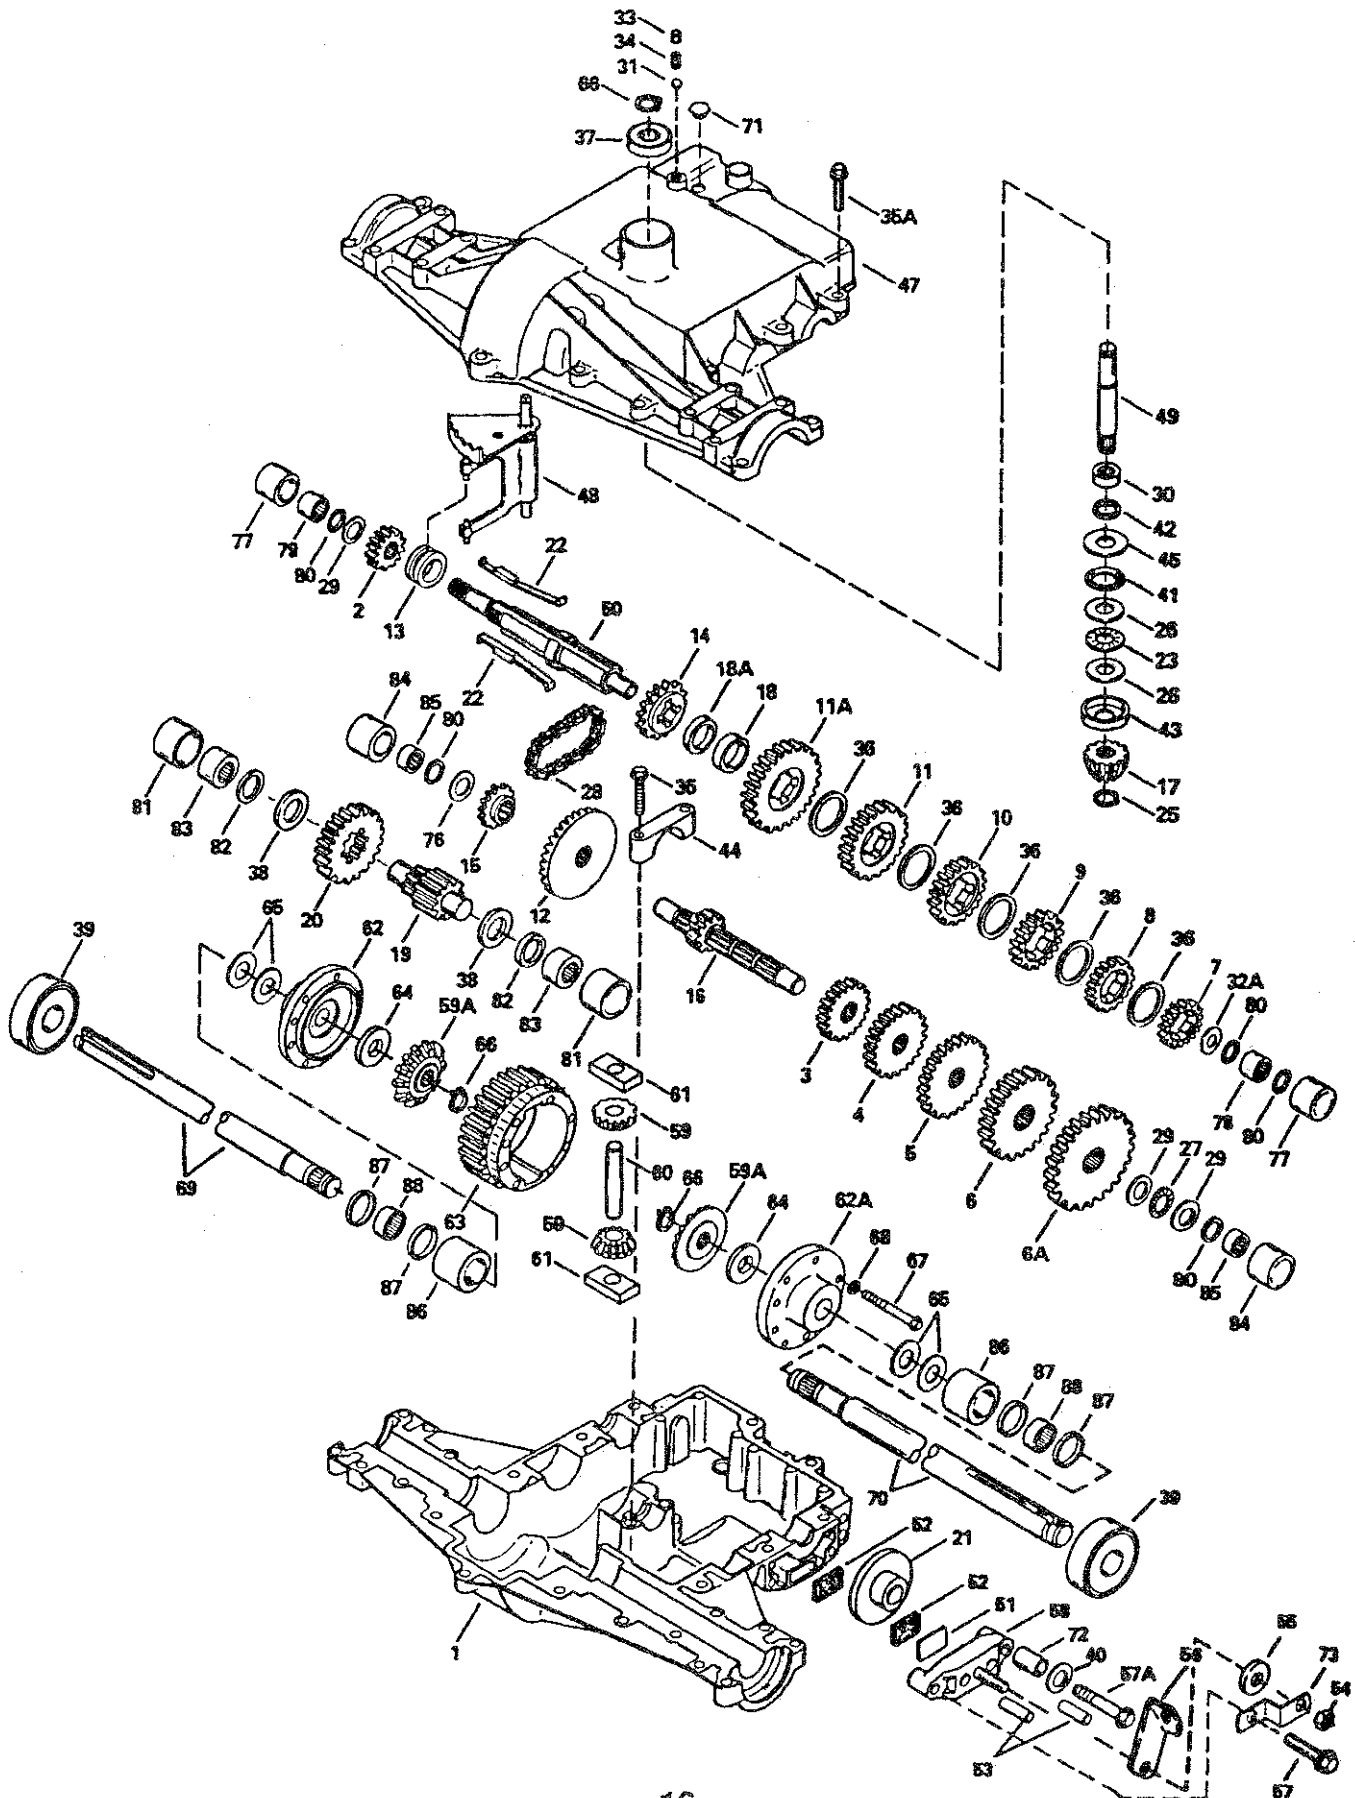

GARDEN TRACTOR
TRANSAXLE - PEERLESS - MODEL NUMBER 820-016

**GARDEN TRACTOR
TRANSAXLE - PEERLESS - MODEL NUMBER 820-016**

KEY NO.	PART NO.	DESCRIPTION	KEY NO.	PART NO.	DESCRIPTION
1	770088	Case, Transaxle	44	786131	Cap, Bearing
2	778253	Gear, Spur (15 teeth)	45	780165	Washer, Flat
3	778211	Gear, Spur (12 teeth)	47	772098	Cover, Transaxle
4	778240	Gear, Spur (18 teeth)	48	784342	Rod & Fork Assy., Shift
5	778201	Gear, Spur (25 teeth)	49	776274	Shaft, Input
6	778202	Gear, Spur (28 teeth)	50	776313	Shaft, Brake (4 Keyed)
6A	778208	Gear, Spur (31 teeth)	51	790007	Plate, Brake pad
7	778209	Gear, Spur (19 teeth)	52	790006	Pad, Brake
8	778203A	Gear, Spur (22 teeth)	53	786026	Pin, Dowel
9	778204A	Gear, Spur (25 teeth)	54	792075	Locknut, 5/16-24
10	778239A	Gear, Spur (32 teeth)	55	792076	Washer, Flat
11	778207A	Gear, Spur (37 teeth)	56	790047	Lever, Brake
11A	778216A	Gear, Spur (41 teeth)	57	792073	Screw, Flanged hex hd. thread-forming, 1/4-20 x 1-1/4
12	778246	Gear, Bevel (33 teeth)	57A	792085	Screw, Flanged hex hd. thread-forming, 1/4-20 x 2-1/4
13	784216	Collar, Shift	58	790025	Holder, Brake pad
14	786123	Sprocket (18 teeth)	59	778197	Pinion, Differential bevel
15	786082	Sprocket (9 teeth)	59A	778198	Gear, Bevel
16	776291	Shaft, Counter (w/9 tooth gear)	60	786019	Pin, Drive
17	778245	Bevel Pinion, Input (13 teeth)	61	786027	Block, Drive
18	786121	Spacer, Neutral (.350/.340 thick)	62	774833	Carrier, Differential (Threaded holes)
18A	786122	Spacer, Neutral (.276/.268 thick)	62A	774834	Carrier, Differential
19	776275	Shaft, Output (9 teeth)	63	778248	Gear, Ring (31 teeth)
20	778247	Gear, Output (35 teeth)	64	780107	Washer
21	790043	Disk, Brake	65	780042	Washer, Thrust
22	792138	Key	66	792018	Ring, Snap
23	780084	Bearing, Thrust	67	792020	Screw, Hex hd., 1/4-20 x 2-1/4
25	788040	Ring, Retaining	68	792006	Lockwasher, 1/4"
26	780051	Washer, Thrust	69	774832	Axle (12-5/16" long)
27	780071	Bearing, Thrust	70	774831	Axle (16-3/16" long)
28	786081	Chain, Roller (No. 41 chain, 24 links)	71	792074	Plug, Hex hd., 9/16-18 thread
29	780072	Washer, Thrust	72	786067	Spacer
30	780155	Bearing, Needle	73	786086	Bracket, Brake lever
31	792077	Ball, Steel	76	780153	Washer
32A	780139	Washer, Thrust	77	786144	Sleeve (stepped)
33	792078	Screw, Set, 3/8-16 x 3/8	78	780150	Bearing, Needle
34	792079	Spring	79	780152	Bearing, Needle (capped)
35	792073	Screw, Flanged hex hd..thread-forming, 1/4-20 x 1-1/4	80	792001	"0" Ring
35A	792129	Screw, Hex hd. thread forming, 5/16-18 x 1-1/4	81	786142	Sleeve (stepped)
36	780108	Washer, Thrust	82	788071	Ring, Square cut
37	780119	Bearing, Ball	83	780049	Bearing, Needle (capped)
38	780128	Washer, Thrust	84	786143	Sleeve (stepped)
39	780050	Bearing, Ball	85	780151	Bearing, Needle (capped)
40	792128	Washer, Flat	86	786145	Sleeve (stepped)
41	788077	"0" Ring	87	788070	Ring, Square cut
42	788042	Seal, Oil	88	780031	Bearing, Needle
43	780166	Washer, Cupped			

NOTE: All component dimensions given in U.S. inches.
1 inch = 25.4 mm.