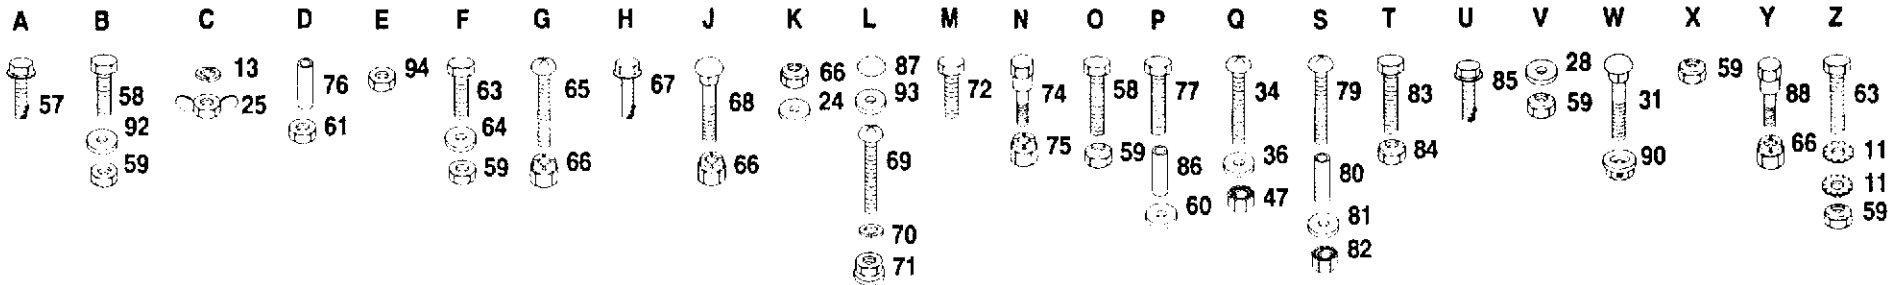

REPAIR PARTS

18 HP 50" GARDEN TRACTOR - - MODEL NUMBER GT180

FRAME, FENDER AND DRAWBAR

www.mymowerparts.com

For Husqvarna Parts Call 606-678-9623 or 606-561-4983

REPAIR PARTS

18 HP 50" GARDEN TRACTOR - - MODEL NUMBER GT180

FRAME, FENDER AND DRAWBAR

KEY PART NO.	NO.	DESCRIPTION	KEY PART NO.	NO.	DESCRIPTION	KEY PART NO.	NO.	DESCRIPTION
1	532109458	Strip, Foam	34	874180512	Screw, Mach. Hd. 5/16-18 x 3/4	70	810071000	Washer, Lock #10
2	532110853	Frame, Pivot, Ass'y, Bracket, R.H.	35	532124181	Spring, Compression	71	532125004	Nut, Weld
3	532125009	Panel, Side, L.H.	36	819111116	Washer 11/32 x 11/16 x 16 Gauge	72	817190516	Screw, Hex 5/16-18 x 1
4	532106088	Strip, Foam				73	532124427	Spacer
5	532110852	Frame, Pivot, Ass'y, Bracket, L.H.	37	532105531	Nut, Push	74	532123481	Bolt, Shoulder 1/4-20
6	532106784	Strap Assembly, Hinge, Rear	38	532105509	Bracket, Fender	75	873680400	Nut, Crownlock 1/4-20
7	532104618	Strap Assembly, Hinge, Front	39	532123549	Cap, Fuel	76	532001260	Spacer
8	532124251	Lens, R.H.	40	532126261	Tank, Fuel w/sensor	77	874760440	Bolt, Fin Hex 1/4-20 x 2-1/2
9	532124250	Lens, L.H.	41	532106082	Pad, Spacer	78	532121246	Bracket, Switch Mount
10	532127325	Grill	42	532105511	Strap, Fender	79	874981020	Screw, Mach Cr. Pan #10-24 x 1-1/4
11	811050600	Washer, Lock Ext. Tooth 3/8	43	532124927	Fender	80	532007206	Spacer, Split #10 x 3/4
12	532124574	Support, Grill	44	532121251	Foam, Strip	81	819070818	Washer 7/32 x 1/2 x 18 Gauge
13	811030400	Washer, Lock 1/4	45	532126656	Bracket, Pivot, Seat	82	873731000	Nut, Keps #10-24
14	532127320	Grill, Assembly (Includes Keys 8, 9, and 10)	46	532124837	Cover, Shift, Gate	83	874760716	Bolt, Hex 7/16-14 x 1
15	532109808	Latch, Hood	47	873510500	Nut, Keps 5/16-18	84	873680700	Locknut 7/16-14
16	532125008	Panel, Side, R.H.	48	532104608	Dash Assembly	85	817490608	Screw, Hex Washer Thread Rolling 3/8 x 16 x 1/2
17	532007985	Support, Battery	49	532124952	Bushing	86	532121235	Spacer
18	532125007	Hood	50	532124951	Stem, Tank Fuel	87	532110356	Cap, Snap
19	532124182	Dashboard	51	532123487	Clamp, Hose	88	532105529	Bolt, Shoulder
20	532004171	Clip, Insulated	52	532124703	Fuel Line	89	532121248	Bushing, Snap
21	532124772	Dashplate	53	532007982	Drawbar	90	532123976	Nut, Flange Lock 1/4-20
22	532124294	Pan, Seat	54	532110892	Rail, Frame, R.H.	91	532105500	Retainer, Belt, Lower
23	532124187	Seat	55	532124914	Footrest, R.H.	92	819131312	Washer 13/32 x 13/16 x 17 Gauge
24	819111610	Washer 11/32 x 1 x 10 Gauge	56	532123740	Spring, Compression	93	532110357	Washer, Snap Cap
25	873490400	Nut, Wing 1/4-20	57	817490612	Screw, Hex Washer Thread Rolling 3/8-16 x 3/4	94	873510400	Nut, Hex 1/4-20
26	532108256	Pad, Footrest	58	874760612	Bolt, Hex 3/8-16 x 3/4	—	532108813	Decal, Caution (Dash)
27	532124899	Footrest, L.H.	59	873680600	Locknut 3/8-16	—	532124484	Decal, Fender, Logo (Rear Fender)
28	819131614	Washer 13/32 x 1 x 14 Gauge	60	819091216	Washer 9/32 x 3/4 x 16 Ga.	—	532120822	Decal, Caution (Front Fender)
29	532110893	Rail, Frame, L.H.	61	873220400	Nut, Hex 1/4-20	—	532101892	Decal, Clutch, Brake
30	532124428	Slide, Seat Set	62	532121249	Spacer, Split	—	532106868	Decal, Belt, Instruction (Under footrest)
31	872170410	Bolt, Carriage 1/4-20 x 1-1/4	63	874760616	Bolt, Hex 3/8-16 x 1	—	532124480	Decal, Hood, L.H.
32	532106202	Reflector, Taillight	64	819131316	Washer 13/32 x 13/16 x 16 Gauge	—	532124481	Decal, Hood, R.H.
33	532124996	Clip, Insulated	65	874180512	Screw, Mach. Cr. Thrd. 5/16-18 x 3/4	—	532124483	Decal, Grill, Logo
			66	873680500	Nut, Crownlock 5/16-18	—	532124488	Decal, Side Panels
			67	817240408	Screw, Hex Washer Thrd. Cutting 1/4-20 x 1/2			
			68	872140506	Bolt, Carriage 5/16-18 x 3/4			
			69	874191008	Screw, Cr. Pan. Mach. #10-24 x 1/2