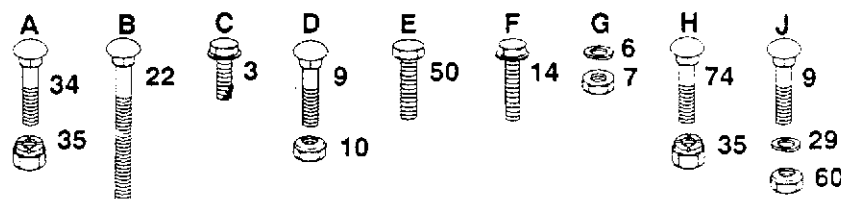

NOTE: All component dimensions given in U.S. inches.
1 inch = 25.4 mm