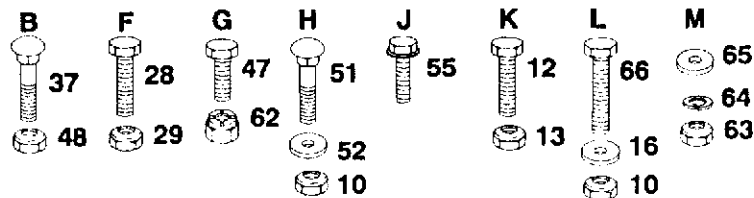

KEY PART NO.	NO.	DESCRIPTION
38	532105624	Hub, Lift Shaft
39	819112410	Washer 11/32 x 1-1/2 x 10 Gauge
40	819171616	Washer 17/32 x 1 x 16 Gauge
41	532009135	Retainer, Spring
42	532105429	Arm, Suspension
43	532105413	Stud, Pivot, Center
44	810040800	Washer, Lock 1/2
45	873220800	Nut, Hex 1/2-13
46	532105501	Bracket, Suspension, Mower
47	872140606	Bolt, Carriage 3/8-16 x 3/4
48	873680600	Locknut 3/8-16
49	532109412	Cap, Spring
50	532126651	Guard, Belt, Engine
51	872140508	Bolt, Carriage 5/16-18 x 1
52	819111610	Washer 11/32 x 1 x 10 Gauge
53	532121043	Panel, Side, R.H.
54	532121044	Panel, Side, L.H.
55	817490608	Screw, Hex Wsh. Thdrol 3/8-16 x 1/2
56	873800600	Locknut 3/8-16
57	873220600	Nut, Hex 3/8-16
58	810040500	Washer, Lock Hvy. Helical Spring
59	874780516	Bolt, Hex Fin 5/16-18 x 1
60	532123935	Plug, Hole
61	532109458	Strip, Foam
62	873930600	Nut, Centerlock 3/8-16
63	873220400	Nut, Hex 1/4-20
64	810090400	Washer, Lock 1/4
65	819091216	Washer 9/32 x 3/4 x 16 Gauge
66	874760512	Bolt, Hex 5/16-18 x 3/4
67	812000022	E-Ring
68	819292016	Washer 29/32 x 1-1/4 x 16 Gauge

NOTE: All component dimensions given in U.S. inches.
1 inch = 25.4 mm