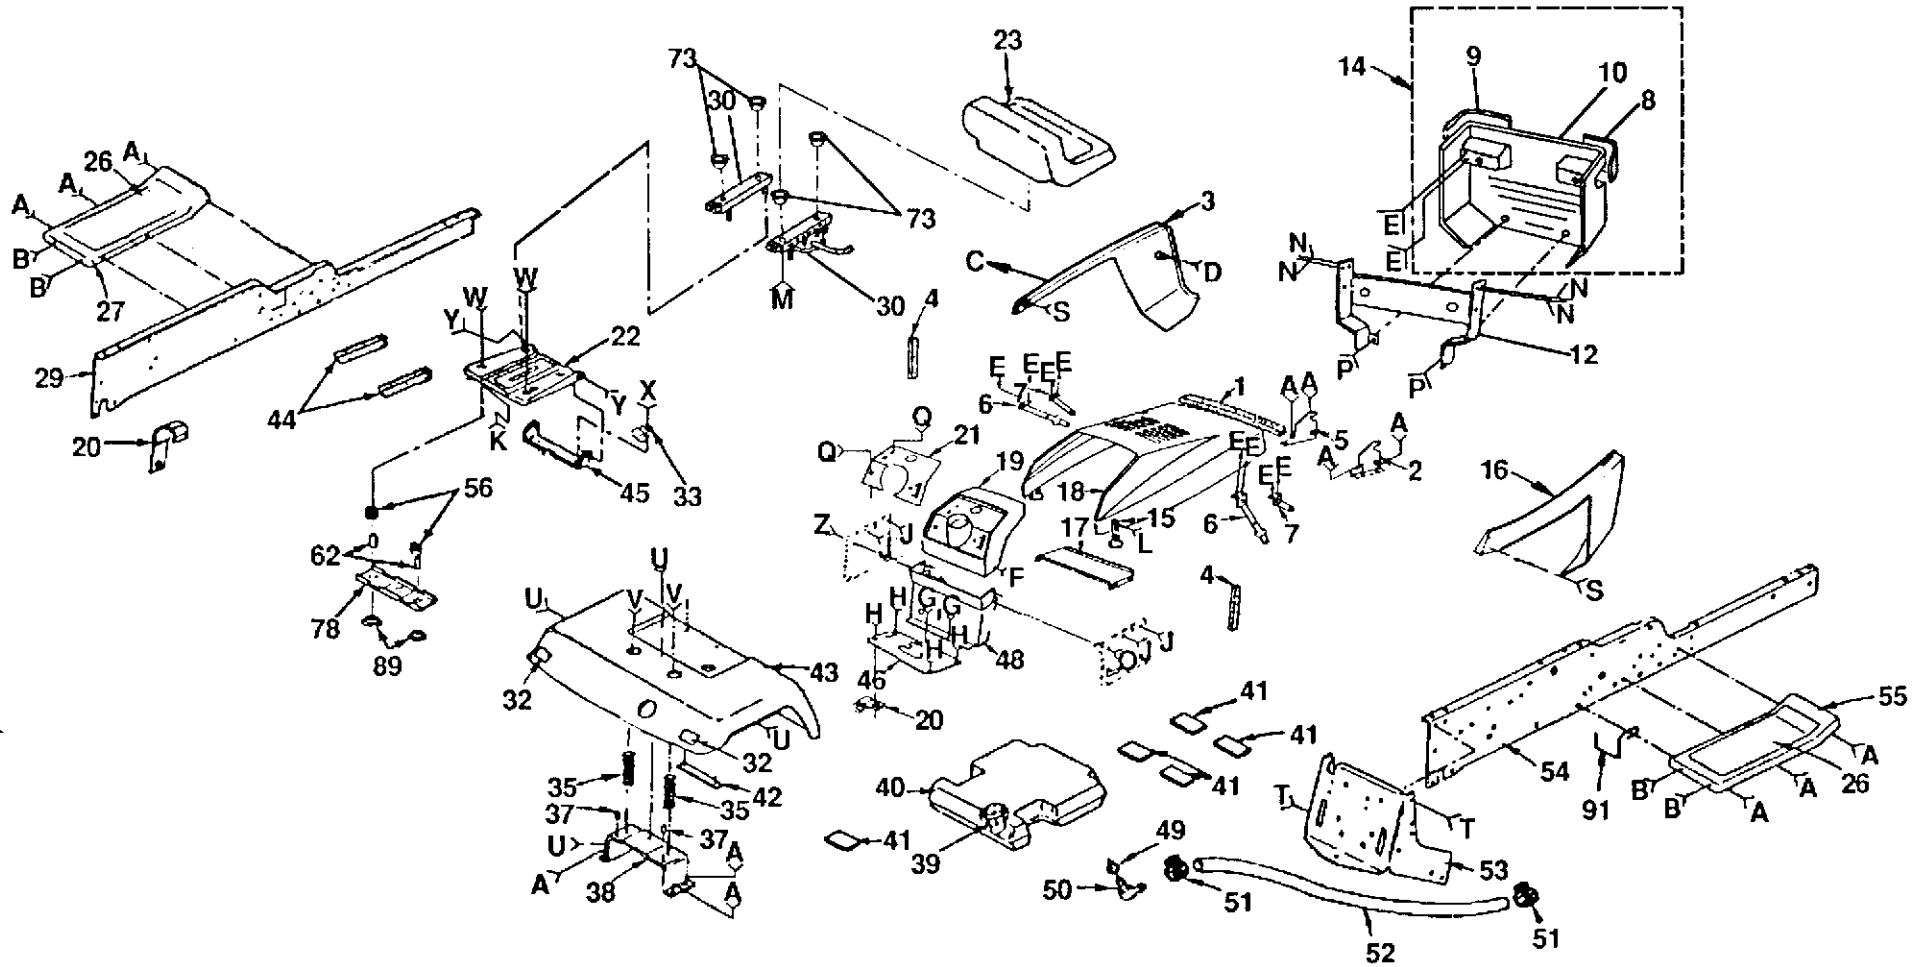

REPAIR PARTS

18 HP 50" GARDEN TRACTOR - - MODEL NUMBER GT180

FRAME, FENDER AND DRAWBAR

www.mymowerparts.com

For Husqvarna Parts Call 606-678-9623 or 606-561-4983

REPAIR PARTS

18 HP 50" GARDEN TRACTOR - - MODEL NUMBER GT180

FRAME, FENDER AND DRAWBAR

KEY PART NO.	NO.	DESCRIPTION	KEY PART NO.	NO.	DESCRIPTION	KEY PART NO.	NO.	DESCRIPTION
1	532109458	Strip, Foam	34	874180512	Screw, Mach. Hd. 5/16-18 x 3/4	70	810071000	Washer, Lock #10
2	532110853	Frame, Pivot, Ass'y, Bracket, R.H.	35	532124181	Spring, Compression	71	532125004	Nut, Weld
3	532125009	Panel, Side, L.H.	36	819111116	Washer 11/32 x 11/16 x 16 Gauge	72	817190516	Screw, Hex 5/16-18 x 1
4	532106088	Strip, Foam				73	532124427	Spacer
5	532110852	Frame, Pivot, Ass'y, Bracket, L.H.	37	532105531	Nut, Push	74	532123481	Bolt, Shoulder 1/4-20
6	532106784	Strap Assembly, Hinge, Rear	38	532105509	Bracket, Fender	75	873680400	Nut, Crownlock 1/4-20
7	532104618	Strap Assembly, Hinge, Front	39	532123549	Cap, Fuel	76	532001260	Spacer
8	532124251	Lens, R.H.	40	532126261	Tank, Fuel w/sensor	77	874760440	Bolt, Fin Hex 1/4-20 x 2-1/2
9	532124250	Lens, L.H.	41	532106082	Pad, Spacer	78	532121246	Bracket, Switch Mount
10	532127325	Grill	42	532105511	Strap, Fender	79	874981020	Screw, Mach Cr. Pan #10-24 x 1-1/4
11	811050600	Washer, Lock Ext. Tooth 3/8	43	532124927	Fender	80	532007206	Spacer, Split #10 x 3/4
12	532124574	Support, Grill	44	532121251	Foam, Strip	81	819070818	Washer 7/32 x 1/2 x 18 Gauge
13	811030400	Washer, Lock 1/4	45	532126656	Bracket, Pivot, Seat	82	873731000	Nut, Keps #10-24
14	532127320	Grill, Assembly (Includes Keys 8, 9, and 10)	46	532124837	Cover, Shift, Gate	83	874760716	Bolt, Hex 7/16-14 x 1
15	532109808	Latch, Hood	47	873510500	Nut, Keps 5/16-18	84	873680700	Locknut 7/16-14
16	532125008	Panel, Side, R.H.	48	532104608	Dash Assembly	85	817490608	Screw, Hex Washer Thread Rolling 3/8 x 16 x 1/2
17	532007985	Support, Battery	49	532124952	Bushing	86	532121235	Spacer
18	532125007	Hood	50	532124951	Stem, Tank Fuel	87	532110356	Cap, Snap
19	532124182	Dashboard	51	532123487	Clamp, Hose	88	532105529	Bolt, Shoulder
20	532004171	Clip, Insulated	52	532124703	Fuel Line	89	532121248	Bushing, Snap
21	532124772	Dashplate	53	532007982	Drawbar	90	532123976	Nut, Flange Lock 1/4-20
22	532124294	Pan, Seat	54	532110892	Rail, Frame, R.H.	91	532105500	Retainer, Belt, Lower
23	532124187	Seat	55	532124914	Footrest, R.H.	92	819131312	Washer 13/32 x 13/16 x 17 Gauge
24	819111610	Washer 11/32 x 1 x 10 Gauge	56	532123740	Spring, Compression	93	532110357	Washer, Snap Cap
25	873490400	Nut, Wing 1/4-20	57	817490612	Screw, Hex Washer Thread Rolling 3/8-16 x 3/4	94	873510400	Nut, Hex 1/4-20
26	532108256	Pad, Footrest	58	874760612	Bolt, Hex 3/8-16 x 3/4	—	532108813	Decal, Caution (Dash)
27	532124899	Footrest, L.H.	59	873680600	Locknut 3/8-16	—	532124484	Decal, Fender, Logo (Rear Fender)
28	819131614	Washer 13/32 x 1 x 14 Gauge	60	819091216	Washer 9/32 x 3/4 x 16 Ga.	—	532120822	Decal, Caution (Front Fender)
29	532110893	Rail, Frame, L.H.	61	873220400	Nut, Hex 1/4-20	—	532101892	Decal, Clutch, Brake
30	532124428	Slide, Seat Set	62	532121249	Spacer, Split	—	532106868	Decal, Belt, Instruction (Under footrest)
31	872170410	Bolt, Carriage 1/4-20 x 1-1/4	63	874760616	Bolt, Hex 3/8-16 x 1	—	532124480	Decal, Hood, L.H.
32	532106202	Reflector, Taillight	64	819131316	Washer 13/32 x 13/16 x 16 Gauge	—	532124481	Decal, Hood, R.H.
33	532124996	Clip, Insulated	65	874180512	Screw, Mach. Cr. Thrd. 5/16-18 x 3/4	—	532124483	Decal, Grill, Logo
			66	873680500	Nut, Crownlock 5/16-18	—	532124488	Decal, Side Panels
			67	817240408	Screw, Hex Washer Thrd. Cutting 1/4-20 x 1/2			
			68	872140506	Bolt, Carriage 5/16-18 x 3/4			
			69	874191008	Screw, Cr. Pan. Mach. #10-24 x 1/2