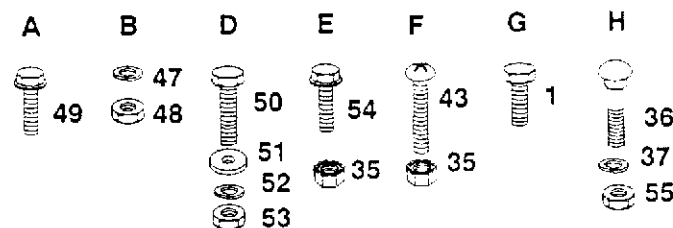

NOTE: All component dimensions given in U.S. inches.
1 inch = 25.4 mm