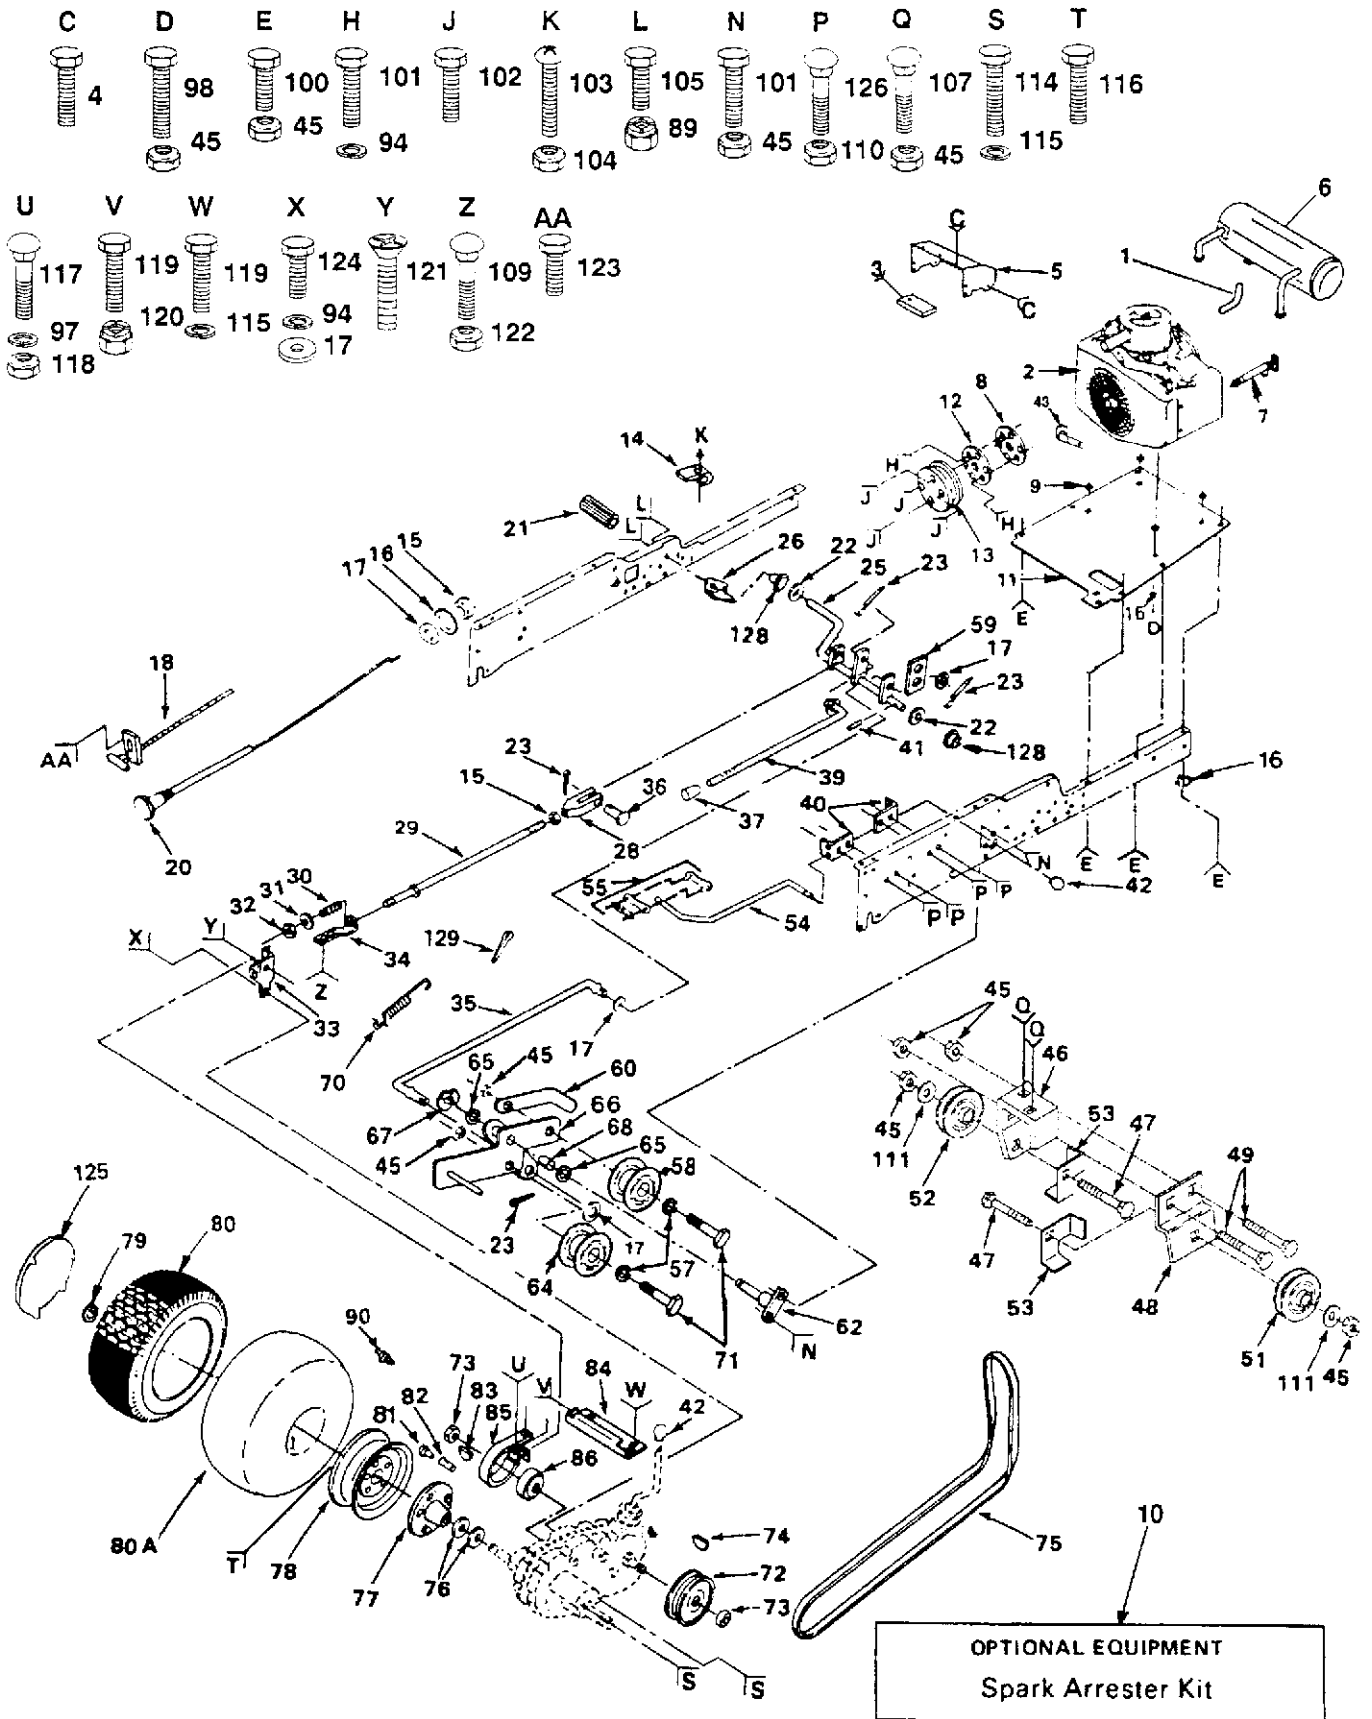

For Husqvarna Parts Call 606-678-9623 or 606-561-4983

REPAIR PARTS

18 HP 50" GARDEN TRACTOR - - MODEL NUMBER GT180

GROUND DRIVE

18 HP 50" GARDEN TRACTOR - - MODEL NUMBER GT180

GROUND DRIVE