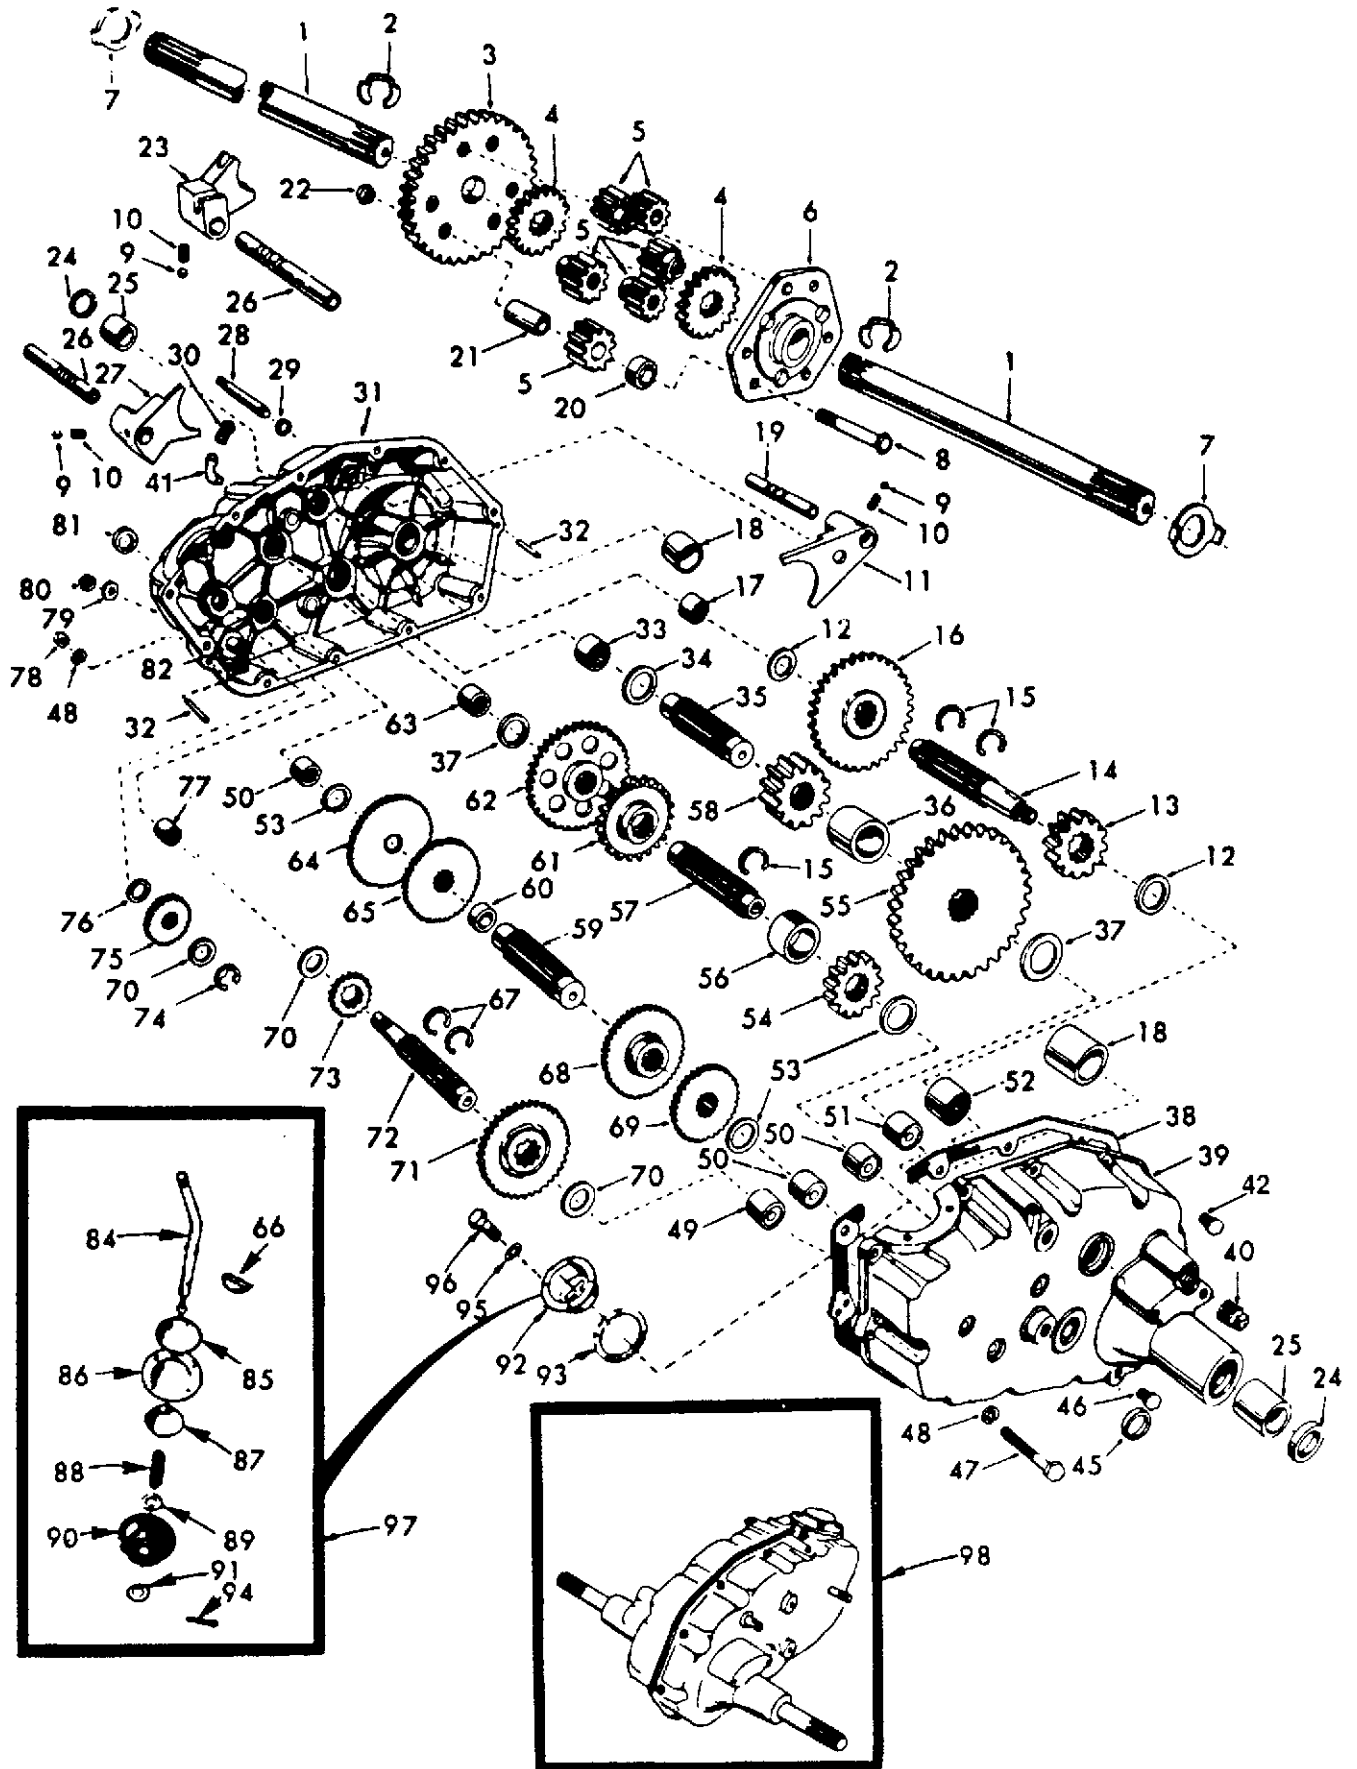

REPAIR PARTS

18 HP 50" GARDEN TRACTOR - - MODEL NUMBER GT180

TRANSAXLE

18 HP 50" GARDEN TRACTOR - - MODEL NUMBER GT180

TRANSAXLE

KEY PART NO. NO.	DESCRIPTION	KEY PART NO. NO.	DESCRIPTION
1	532124662 Axle Shaft	51	532001529 Needle Bearing
2	812000934 Retaining, Ring	52	532008119 Needle Bearing
3	532004199 Final Drive Gear	53	532004220 Thrust Bearing Race
4	532004216 Differential Gear	54	532004209 3rd Reduction Pinion-Low
5	532004215 Differential Gear	55	532124668 4th Reduction Gear
6	532004217 Differential Carrier	56	532004442 3rd Reduction Pinion Spacer
7	532124674 Axle Thrust Washer	57	532004195 2nd Reduction Gear Shaft
8	874020652 Hex, Bolt 3/8-24 x 3-1/4 (1" Thread Length)	58	532004214 Final Drive Pinion
9	532124697 Steel Ball	59	532004194 1st Reduction Gear Shaft
10	532124676 Spring Shift Fort Detent	60	532007528 1st Reduction Shaft Spacer
11	532004985 Shift Fork, High-Low Range	61	532124666 3rd Reduction Pinion High
12	532124931 Thrust Bearing Race	62	532124665 2nd Reduction Gear
13	532124667 4th Reduction Pinion	63	532007398 Needle Bearing
14	532124661 3rd Reductin Gear Shaft	64	532124664 Low Speed Gear and 2nd Reduction Pinion Cluster
15	532124677 Snap Ring-Crescent Type	65	532004204 Reverse Gear
16	532124679 High-Low Range Gears	66	532002898 Key-Hi-Pro 1/8 x 17/32
17	532008118 Needle Bearing	67	532004926 Snap Ring Crescent Type
18	532124705 Sintered Iron Bearing	68	532004205 Intermediate Speed Gear
19	532122238 Shift Fork Shaft, High-Low Range	69	532125099 High Speed Gear
20	532004218 Differential Pinion Spacer	70	532001370 Thrust Bearing Race
21	532124673 Differential Pinion Bushing	71	532124681 Intermediate and High Speed Cluster Pinions
22	532124701 Grippo Centerlock Nut 3/8-24	72	532000208 Input Shaft
23	532004986 Shift Fork, L.H.	73	532004201 Low Speed Pinion
24	532124698 Oil Seal	74	812000002 E-Ring
25	532124709 Sintered Iron Bearing	75	532001153 Reverse Idler Gear
26	532124672 Shift Fork Shaft	76	532124862 Reverse Idler Thrust Washer
27	532006262 Shift Fork, R.H.	77	532003990 Needle Bearing
28	532122254 Shift Shaft, High-Low Range	78	873220500 Hex, Nut 5/16-18
29	532006269 Oil Seal	79	532001167 Sealing Washer
30	532005855 Pressure Relief Valve	80	873360700 Hex, Jam Nut 7/16-20
31	532122162 Gearcase, Reverse Idler Shaft and Bearings, R.H. (Inc. Key Nos. 17, 18, 25, 33, 50, 63, 76, 77, and 82)	81	532124675 Oil Seal
32	532006277 Dowel Pin	82	532124696 Reverse Idler Shaft
33	532004225 Needle Bearing	84	532005384 Gear Shift Lever Bent
34	532007396 Thrust Bearing Race	85	532002978 Gear Shift Cap
35	532004198 4th Reduction Gear Shaft	86	532124682 Gear Shift Ball Cover and Pin
36	532124663 4th Reduction Gear Spacer	87	532124704 Shift Lever Guide Ball Keyed
37	532007395 Thrust Bearing Race	88	532004924 Spring
38	532121878 Gearcase Gasket	89	819151516 Washer 15/32 x 15/16 x 16 Ga.
39	532122163 Gearcase and Bearings, L.H. (Inc. Key Nos. 18, 25, 49, 50 (2), 51 and 52)	90	532110542 Shift Mechanism Seal
40	813320400 Pipe Plug 1/2-14 N.P.T.	91	819181511 Washer 9/16 x 15/16 x 12 Ga.
41	813170100 Elbow, Street 90	92	532000075 Gear Shift Gate and Reinforcement
42	874780526 Bolt, Hex 5/16-18 UNC x 1-5/8	93	532006274 Shift Ball Cover Gasket
45	532006271 Oil Seal	94	876020412 Cotter Pin 1/8 x 3/4
46	813060200 Pipe Plug 1/4-18 N.P.T.	95	810040500 Lockwasher 5/16
47	874780524 Hex Bolt 5/16-18 x 1-1/2 Grade 5	96	874760514 Hex, Bolt 5/16 x 18 UNC x 7/8
48	810140500 Lockwasher 5/16 Extra Heavy	97	532124863 Gear Shift Lever Assembly
49	532124792 Needle Bearing	98	532122420 Transaxle Assembly Less Brake Drum Shift Lever
50	532004222 Needle Bearing