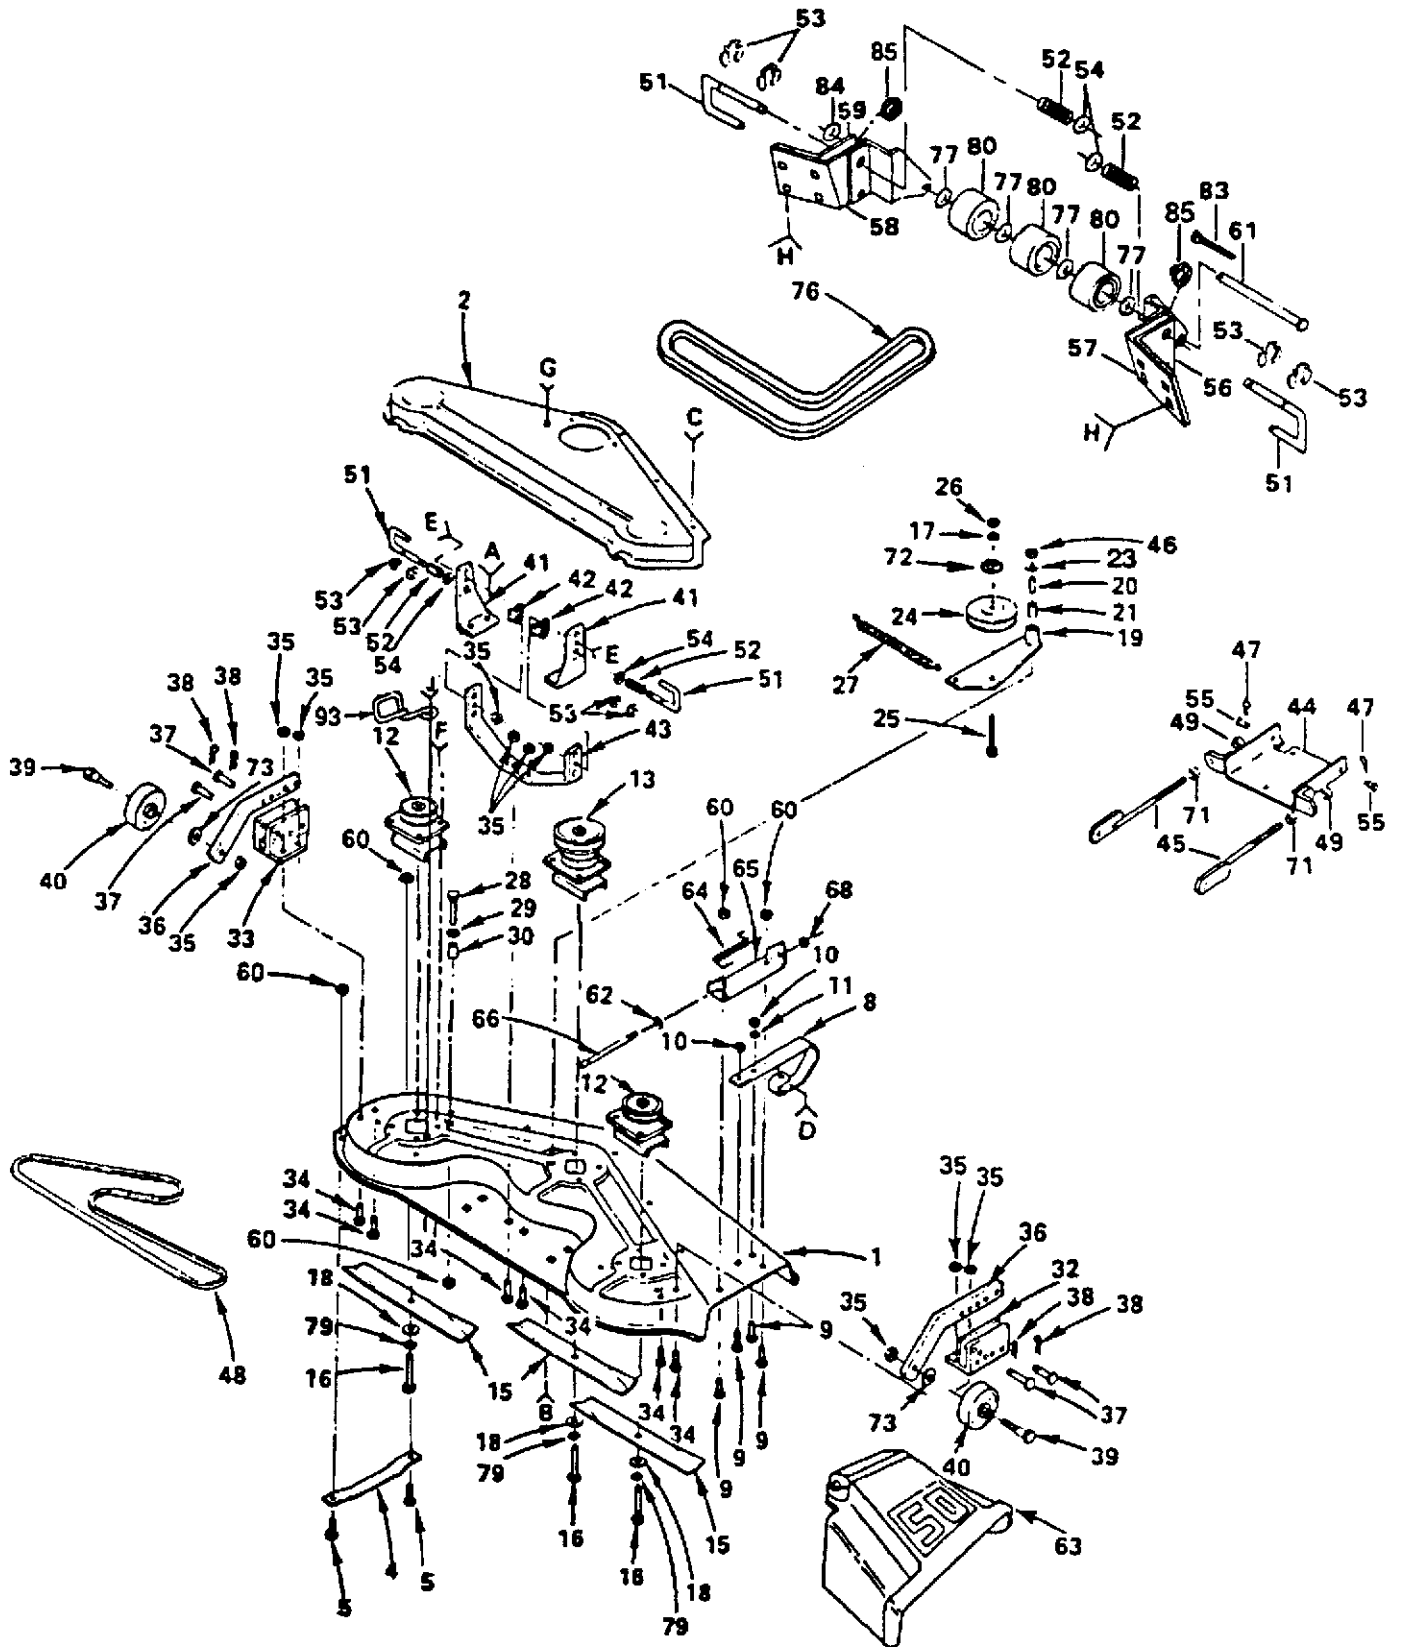

For Husqvarna Parts Call 606-678-9623 or 606-561-4983

REPAIR PARTS

18 HP 50" GARDEN TRACTOR - - MODEL NUMBER GT180

MOWER

18 HP 50" GARDEN TRACTOR -- MODEL NUMBER GT180

MOWER

KEY PART NO.	NO.	DESCRIPTION	KEY PART NO.	NO.	DESCRIPTION
1	532121664	Housing, Mower	46	873350500	Nut, Hex 5/16-18
2	532121811	Cover, Drive, Deck	47	532124660	Clip, Hairpin
3	817490508	Screw, Hex Washer Thr. Roll 5/16-18 x 1/2	48	532003703	V-Belt
4	532125074	Runner, L.H.	49	873680800	Nut, Crownlock 1/2-13
5	872110505	Bolt, Carriage 5/16-18 x 5/8	50	874760622	Bolt, Hex 3/8-16 x 1-3/8
6	810040500	Washer, Lock 5/16	51	532105435	Pin, Release
7	873220500	Nut, Hex 5/16-18	52	532003720	Spring
8	532120449	Runner	53	812000039	Ring, Klip
9	872140506	Bolt, Carr. 5/16-18 x 3/4	54	819171612	Washer 17/32 x 1 x 12 Gauge
10	532124949	Locknut 5/16-18	55	532105440	Pin, Clevis
11	819111116	Washer 11/32 x 11/16 x 16 Gauge	56	532105458	Bracket, Outer, R.H.
12	532121658	Mandrel, Secondary	57	532109773	Bracket, Inner, R.H.
13	532121657	Mandrel, Primary	58	532110997	Bracket, Inner, L.H.
14	817490612	Screw, Hex Washer Thrd. Roll 3/8-16 x 3/4	59	532120000	Bracket, Outer, L.H.
15	532121798	Blade	60	873680500	Locknut 5/16-18
16	874610624	Bolt, Hex 3/8-24 x 1-1/2 Grade 5	61	532109776	Pin, Pivot
17	810040600	Washer, Lock 3/8	62	819111016	Washer 11/32 x 5/8 x 16 Gauge
18	819132012	Washer 13/32 x 1-1/4 x 12 Gauge	63	532110509	Shield, Deflector
19	532124685	Arm Assembly, Idler	64	532106734	Spring, Deflector
20	532124702	Liner, Bearing	65	532109743	Bracket, Deflector
21	532007835	Bearing	66	532106735	Rod, Hinge
22	872110522	Bolt, Carriage 5/16 - 18 x 2-3/4	68	532110452	Nut, Push
23	819111816	Washer 11/32 x 1-1/8 x 16 Gauge	71	873220600	Nut, Hex 3/8 x 16
24	532102403	Pulley, Idler	72	819131614	Washer 13/32 x 1 x 14 Gauge
25	874760624	Bolt, Hex 3/8-16 x 1-1/2	73	819171512	Washer 17/32 x 15/16 x 12 Gauge
26	873220600	Nut, Hex 3/8-16	74	872240608	Bolt, Carriage 3/8-16 x 1
27	532104361	Spring	76	532110884	V-Belt
28	874780520	Bolt, Hex 5/16-18 x 1-1/4 Grade 5	77	819151610	Washer 15/32 x 1 x 10 Gauge
29	819111216	Washer 11/32 x 3/4 x 16 Gauge	79	810030600	Washer, Lock 3/8
30	532008438	Spacer, Split	80	532109729	Roller, Nose
32	532105448	Bracket, Ga. Wheel, R.H.	83	876020412	Pin, Cotter
33	532105449	Bracket, Ga. Wheel, L.H.	84	819151616	Washer 15/32 x 1 x 16 Gauge
34	872240606	Bolt, Carriage 3/8-16 x 3/4	85	532120135	Spacer
35	873680600	Nut, Crownlock 3/8-16	93	532121352	Keeper, Belt L.H.
36	532105453	Bar, Ga. Wheel	—	532127594	Mower Deck, Complete
37	532005565	Pin, Clevis	—	532123247	Decal, Belt Instruction
38	532124670	Retainer, Spring	—	532121349	Decal, Danger (Cut Finger)
39	532124842	Bolt, Shoulder	—	532003713	Decal, Caution (Rotating Blades)
40	532105455	Wheel, Gauge	—	532105185	Decal, Caution, French (Rotating Blades)
41	532105433	Bracket, Suspension			
42	532110237	Spacer			
43	532105434	Brace, Suspension			
44	532109778	Plate Assembly, Mower Suspension			
45	532109771	Bracket, Suspension			

NOTE: All component dimensions given in U.S. inches.
1 inch = 25.4 mm