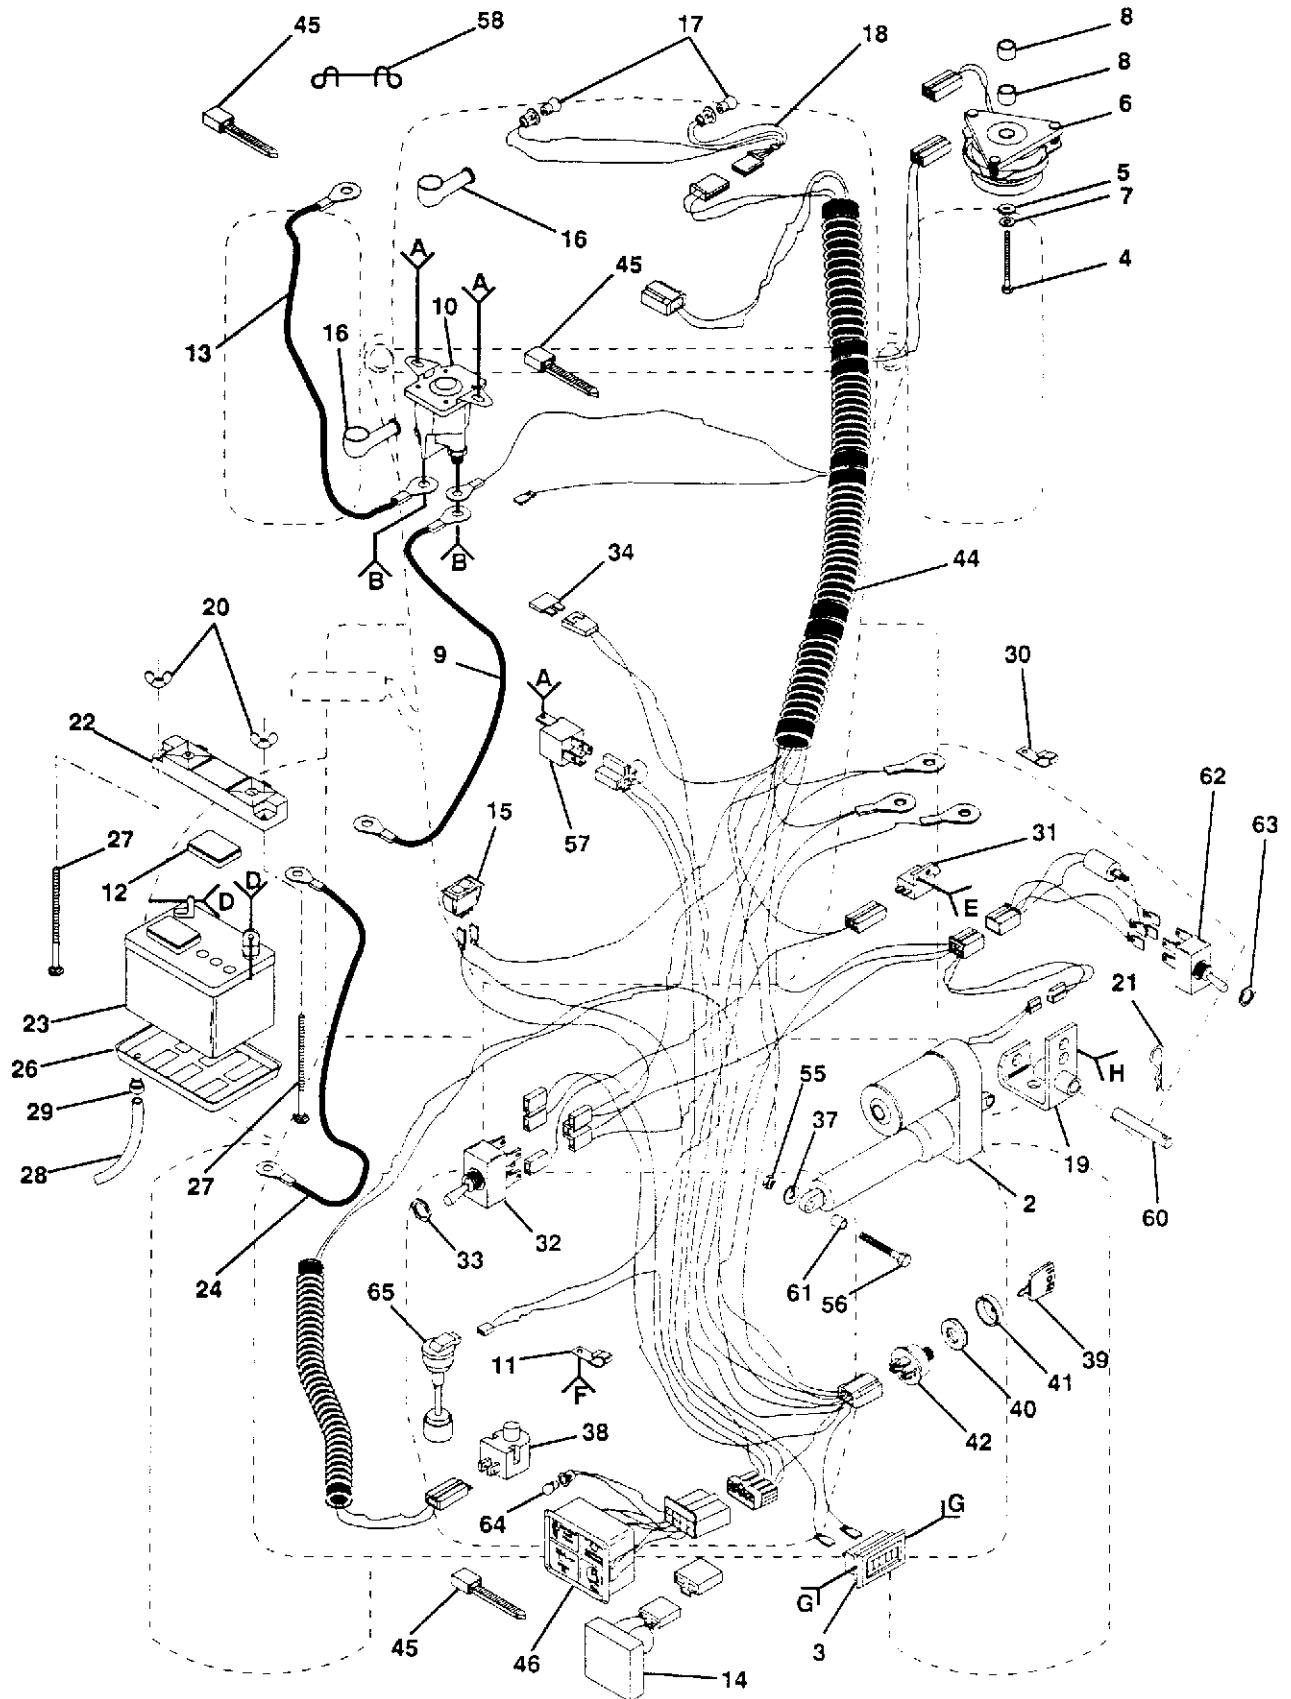

For Husqvarna Parts Call 606-678-9623 or 606-561-4983  
REPAIR PARTS

18 HP 50" GARDEN TRACTOR - - MODEL NUMBER GT180

ELECTRICAL

**18 HP 50" GARDEN TRACTOR - - MODEL NUMBER GT180**

**ELECTRICAL**

KEY PART NO. NO.	DESCRIPTION	KEY PART NO. NO.	DESCRIPTION
1 817011008	Screw #10-24 x 1/2	41 532109787	Bezel, Ignition
2 532124371	Actuator, Electric	42 532125104	Switch, Ignition
3 532110940	Meter, Hour	43 874641008	Screw, Slot, Pan HD #10-32 x 1/2
4 871130724	Bolt, Hex 7/16-20 x 1-1/2 Grade 8	44 532124047	Harness, Ignition
5 532126197	Washer	45 532124756	Cable Tie
6 532109550	Clutch, Electric	46 532126519	Light Package
7 810040700	Washer, Lock 7/16	47 810090400	Washer, Lock 1/4
8 532106367	Spacer, Clutch	48 873350400	Nut, Hex Jam 1/4-20
9 532124770	Cable, Battery	49 817190408	Screw, Hex Washer Hd. Cutting 1/4-20 x 1/2
10 532109081	Solenoid	50 874760412	Bolt, Hex Hd. 1/4-20 x 3/4
11 532004171	Clip, Insulated	51 819091016	Washer 9/32 x 5/8 x 16 Gauge
12 532121264	Battery Caps	52 810040400	Washer, Lock 1/4
13 532005115	Cable, Starter	53 873220400	Nut, Hex 1/4-20
14 532127385	Sensor, Low Voltage	54 871031008	Screw, Hex Washer Hd. #10-32 x 1-1/2
15 532110712	Switch, Light	55 873220600	Nut, Fin Hex 3/8-16
16 532124783	Cover, Terminal	56 874520636	Bolt, Fin Hex 3/8-16 x 2-1/4
17 532124893	Bulb, Light	57 532109748	Assembly, Relay
18 532110859	Harness, Light Socket	58 532121465	Tie, Wire
19 532124867	Bracket Assembly, Actuator	60 532007085	Pin, Actuator
20 532123198	Nut, Wing 1/4-20	61 532005950	Tube
21 532004940	Spring, Retainer	62 532126289	Switch Assembly, Lift
22 532102476	Guard, Terminal	63 532007319	Washer, Lock
23 532121537	Battery	64 532110143	Bulb, Dashboard, Light
24 532124773	Cable Ground	65 532126487	Sensor, Low Fuel
26 532124886	Tray, Battery	— 532101539	Sheet, Instruction, Tractor 15° Slope (English)
27 872240460	Bolt, Carriage 1/4-20 x 7-1/2	— 532101572	Sheet, Instruction, Tractor 15° Slope (French)
28 532100541	Tube, Plastic	— 532121549	Decal, Battery, Caution
29 532109596	Clamp, Hose	— 532127458	Operator's Manual (English)
30 532100207	Clip	— 532127459	Operator's Manual (French)
31 532104445	Switch, Interlock	— 532123469	Owner's Manual, Kohler, Engine (English)
32 532126018	Switch, P.T.O.	— 532123470	Owner's Manual, Kohler, Engine (French)
33 532124932	Nut, Hex		
34 532006347	Fuse		
35 873951000	Nut, Keps #10-32		
36 872110608	Bolt, Carriage 3/8-16 x 1		
37 810040600	Washer, Lock 3/8		
38 532121305	Switch, Seat		
39 532122147	Key		
40 532109788	Nut, Ignition		