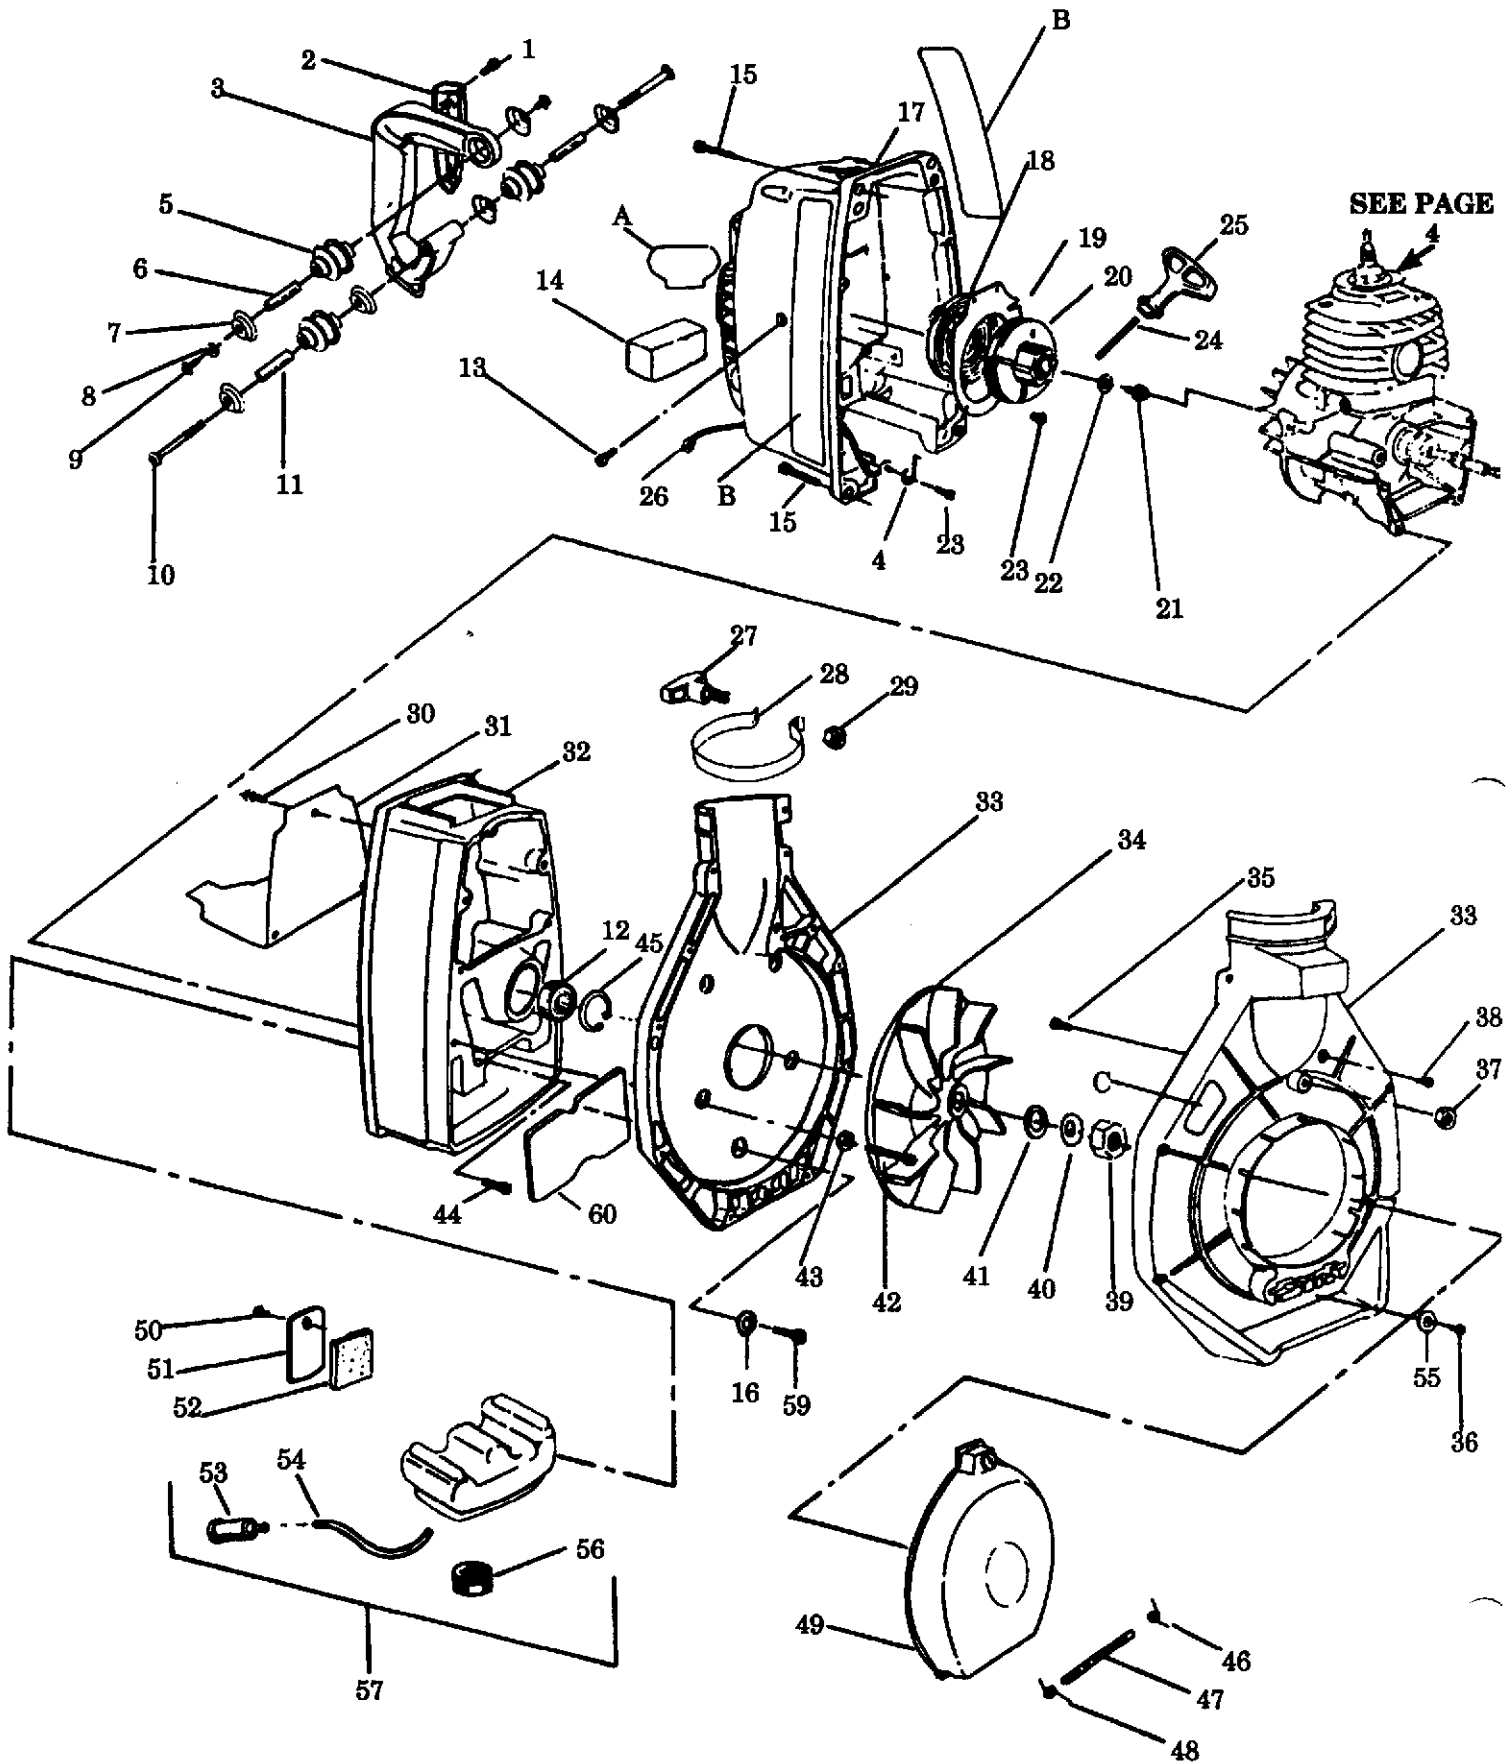

PARTS LIST NO. 530-067369 - 8/29/88		HUSQVARNA PARTS LIST	BLOWER MODEL: 22HB
Page No. 2	Replaces None		BLOWER/VAC MODEL: 28HBV
Note: Illustrations may differ from actual models due to design changes			

✓ = Part Change