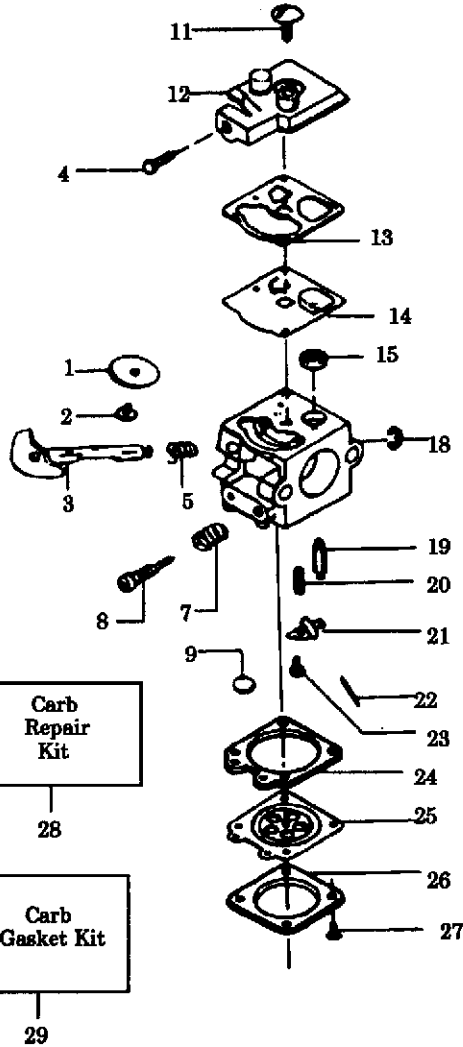

22HB 28HBV

1. 1988
Spare parts
Pièces détachées

PARTS LIST NO. 530-067369 - 8/29/88		HUSQVARNA PARTS LIST	BLOWER MODEL: 22HB BLOWER/VAC MODEL: 28HBV
Page No. 1	Replaces None		

A. Carburetor Assembly

⚠ WARNING
All repairs, adjustments and maintenance not described in the Operator's Manual must be performed by qualified service personnel.

KEY NO.	PART NO.	DESCRIPTION
1	530-035197	Valve Throttle
2	530-035015	Screw-Throttle Valve
3	530-035132	Shaft Ass'y.-Throttle
4	530-035156	Idle Speed Screw
5	530-035138	Spring-Throttle Return
7	530-035200	Spring-High Speed Mixture Needle
8	530-035198	Needle-High Speed Mixture
9	530-035162	* Plug-5/16 Dia. Welch
11	530-035017	Screw-Pump Cover
12	530-035191	Cover-Fuel Pump
13	530-035164	+ *Gasket-Fuel Pump
14	530-035166	+ *Diaphragm-Fuel Pump
15	530-035178	Screen-Fuel Inlet
18	530-035007	Ring-Throttle Retainer
19	530-035106	* Valve-Inlet Needle
20	530-035139	* Spring-Metering Lever
21	530-035031	* Lever-Metering
22	530-035028	* Pin-Metering Lever
23	530-035016	* Screw-Metering Lever Pin
24	530-035151	+ *Gasket-Metering Diaphragm
25	530-035014	+ *Diaphragm-Metering
26	530-035003	Cover-Metering Diaphragm
27	530-035021	Screw Ass'y.-Metering Cover
28	530-035199	Kit-Carb. Kwik Repair (+ Indicates Contents)
29	530-035186	Kit-Carb. Gasket/Diaphragm (*Indicates Contents)