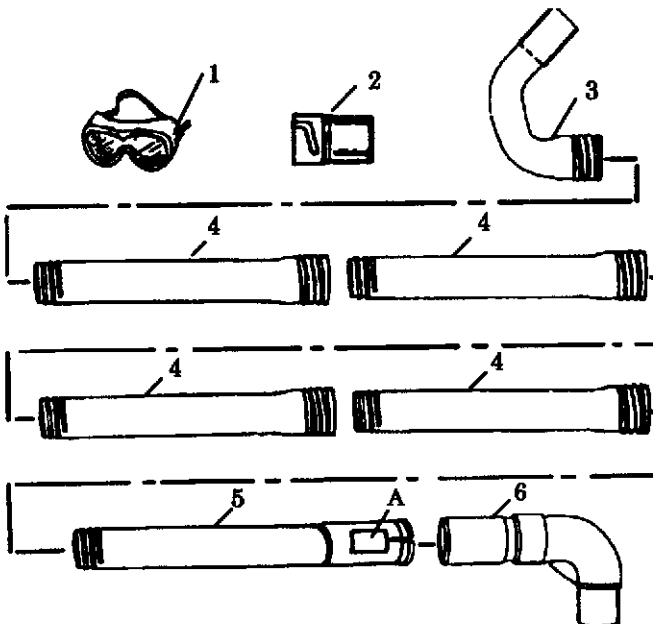

*Indicates Engine Gasket Kit Contents

PARTS LIST NO. 530-067369 - 8/29/88		HUSQVARNA PARTS LIST	BLOWER MODEL: 22HB BLOWER/VAC MODEL: 28HBV
Page No. 6	Replaces None		

VAC ATTACHMENT KIT #952-703529

KEY NO.	PART NO.	DESCRIPTION
1	530-094654	Elbow
2	530-069272	Vacuum Bag Kit(Incl. #1)
3	530-010850	Rear Handle Ass'y.
4	530-094660	Spacer
5	530-069270	Vacuum Tube Kit (Incl. #4)

GUTTER ATTACHMENT KIT #952-703530

KEY NO.	PART NO.	DESCRIPTION
1	530-062003	Goggles
2	530-351416	Coupler
3	530-094426	Nozzle
4	530-094425	Extension Tube
5	530-094424	Pivot Tube
6	530-094518	Elbow
A	530-029036	Warning Decal