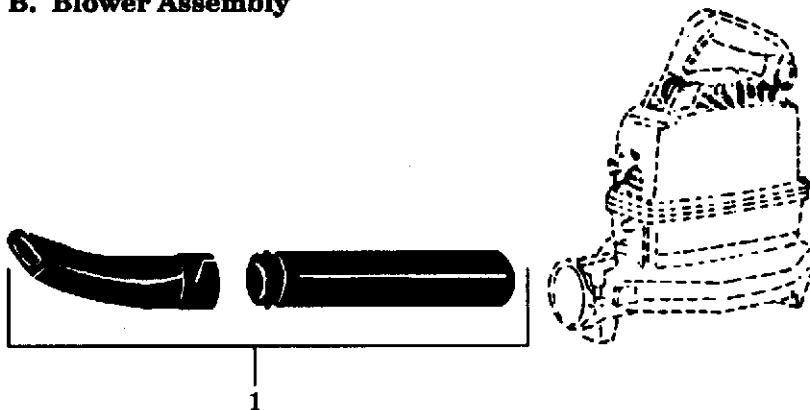

B. Blower Assembly

KEY NO.	PART NO.	DESCRIPTION
1	530-069271	Blower Tube Kit
Not Shown	-	Operator's Manual
	530-067366	Model 22HB
	530-067367	Model 28HBV

✓ = Part Change