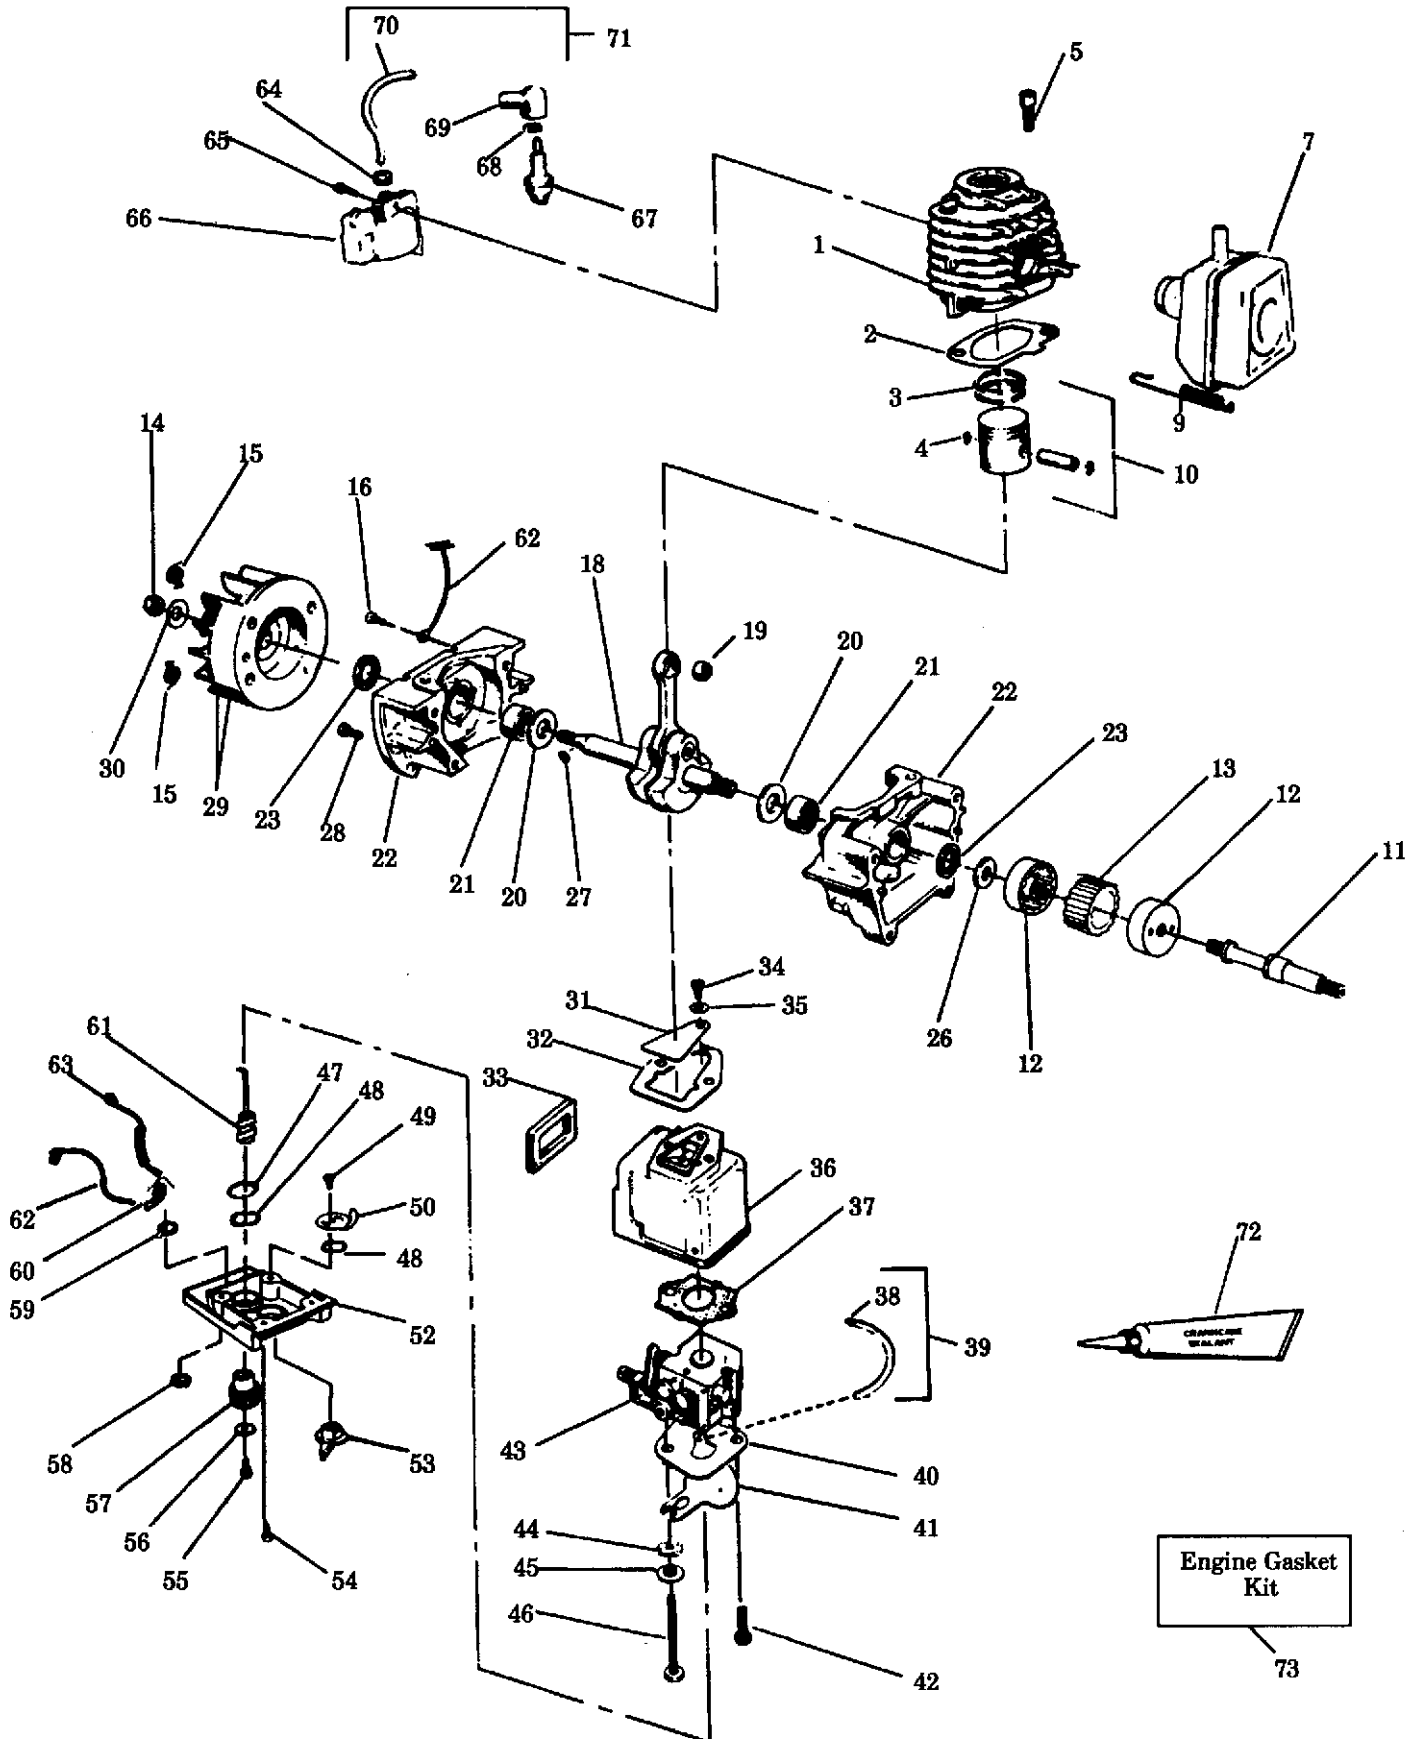

PARTS LIST NO. 530-067369 - 8/29/88		HUSQVARNA PARTS LIST	BLOWER MODEL: 22HB BLOWER/VAC MODEL: 28HBV
Page No. 4	Replaces None		

Note: Illustrations may differ from actual models due to design changes

✓ = Part Change