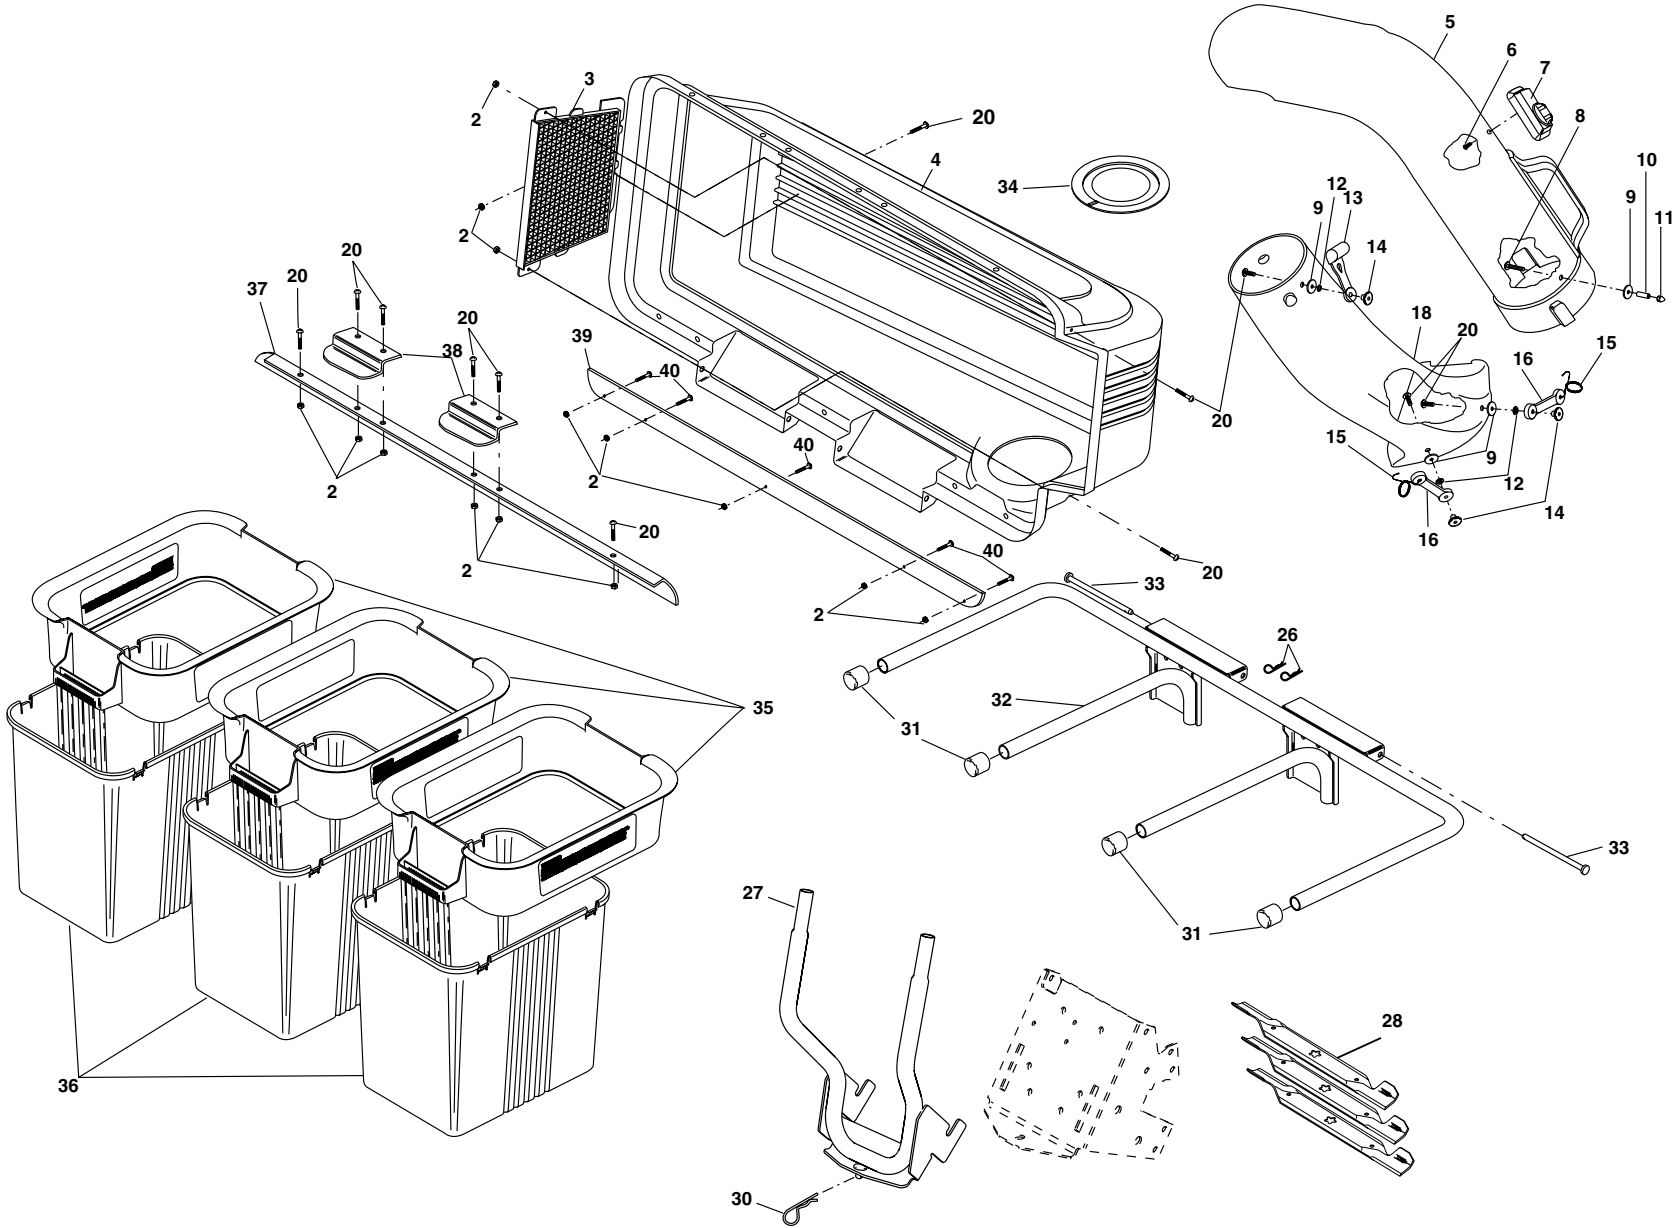

Model No. GTB54A 54 Inch Mower Grass Catcher

- **Repair Parts**
-

REPAIR PARTS/PIÈCES DE RECHANGE

GRASS CATCHER - - MODEL NUMBER GTB54A / RAMASSE-HERBE - - NUMÉRO DE MODÈLE GTB54A

REPAIR PARTS/PIÈCES DE RECHANGE

GRASS CATCHER - - MODEL NUMBER GTB54A / RAMASSE-HERBE - - NUMÉRO DE MODÈLE GTB54A

KEY NO.	PART NO.	DESCRIPTION	KEY NO.	PART NO.	DESCRIPTION
2	532069180	Nut, Crownlock #10-24	18	532174345	Chute, Lower
3	532127533	Screen, Cover	20	871161010	Screw #10-24 x 5/8
4	532139850	Cover Assembly (Includes 3, 37, 38, 39)	26	532124670	Spring, Retainer
5	532187299	Chute, Upper	27	532176987	Support Assembly
6	818021008	Screw, Special #10-14x1/2	28	532187256	Blade, 54" High Lift
7	532140572	Dump bag Indicator	30	532165898	Spring, Retainer
8	532087175	Screw, #10-24 x 1-1/8	31	532174083	Plug, Tubing End
9	819061216	Washer 3/16x3/4x16 Ga.	32	532176990	Bagger, Frame
10	532007206	Spacer, Split	33	532128600	Pin, Hinge
11	532060867	Nut, Acorn #10-24	34	532127534	Gasket, Cover
12	810071000	Washer, lock	35	532183286	Container, Top
13	532109808	Latch, Chute	36	532129586	Container, Bottom
14	532125004	Nut, Weld	37	532134637	Seal, Cover
15	532130760	Latch, Hook	38	532130895	Latch Handle, Cover
16	532130759	Rubber, Latch	39	532186601	Strip, Reinforcement
			40	871141008	Screw #10-24 x 1/2
			—	532190226	Owner's Manual