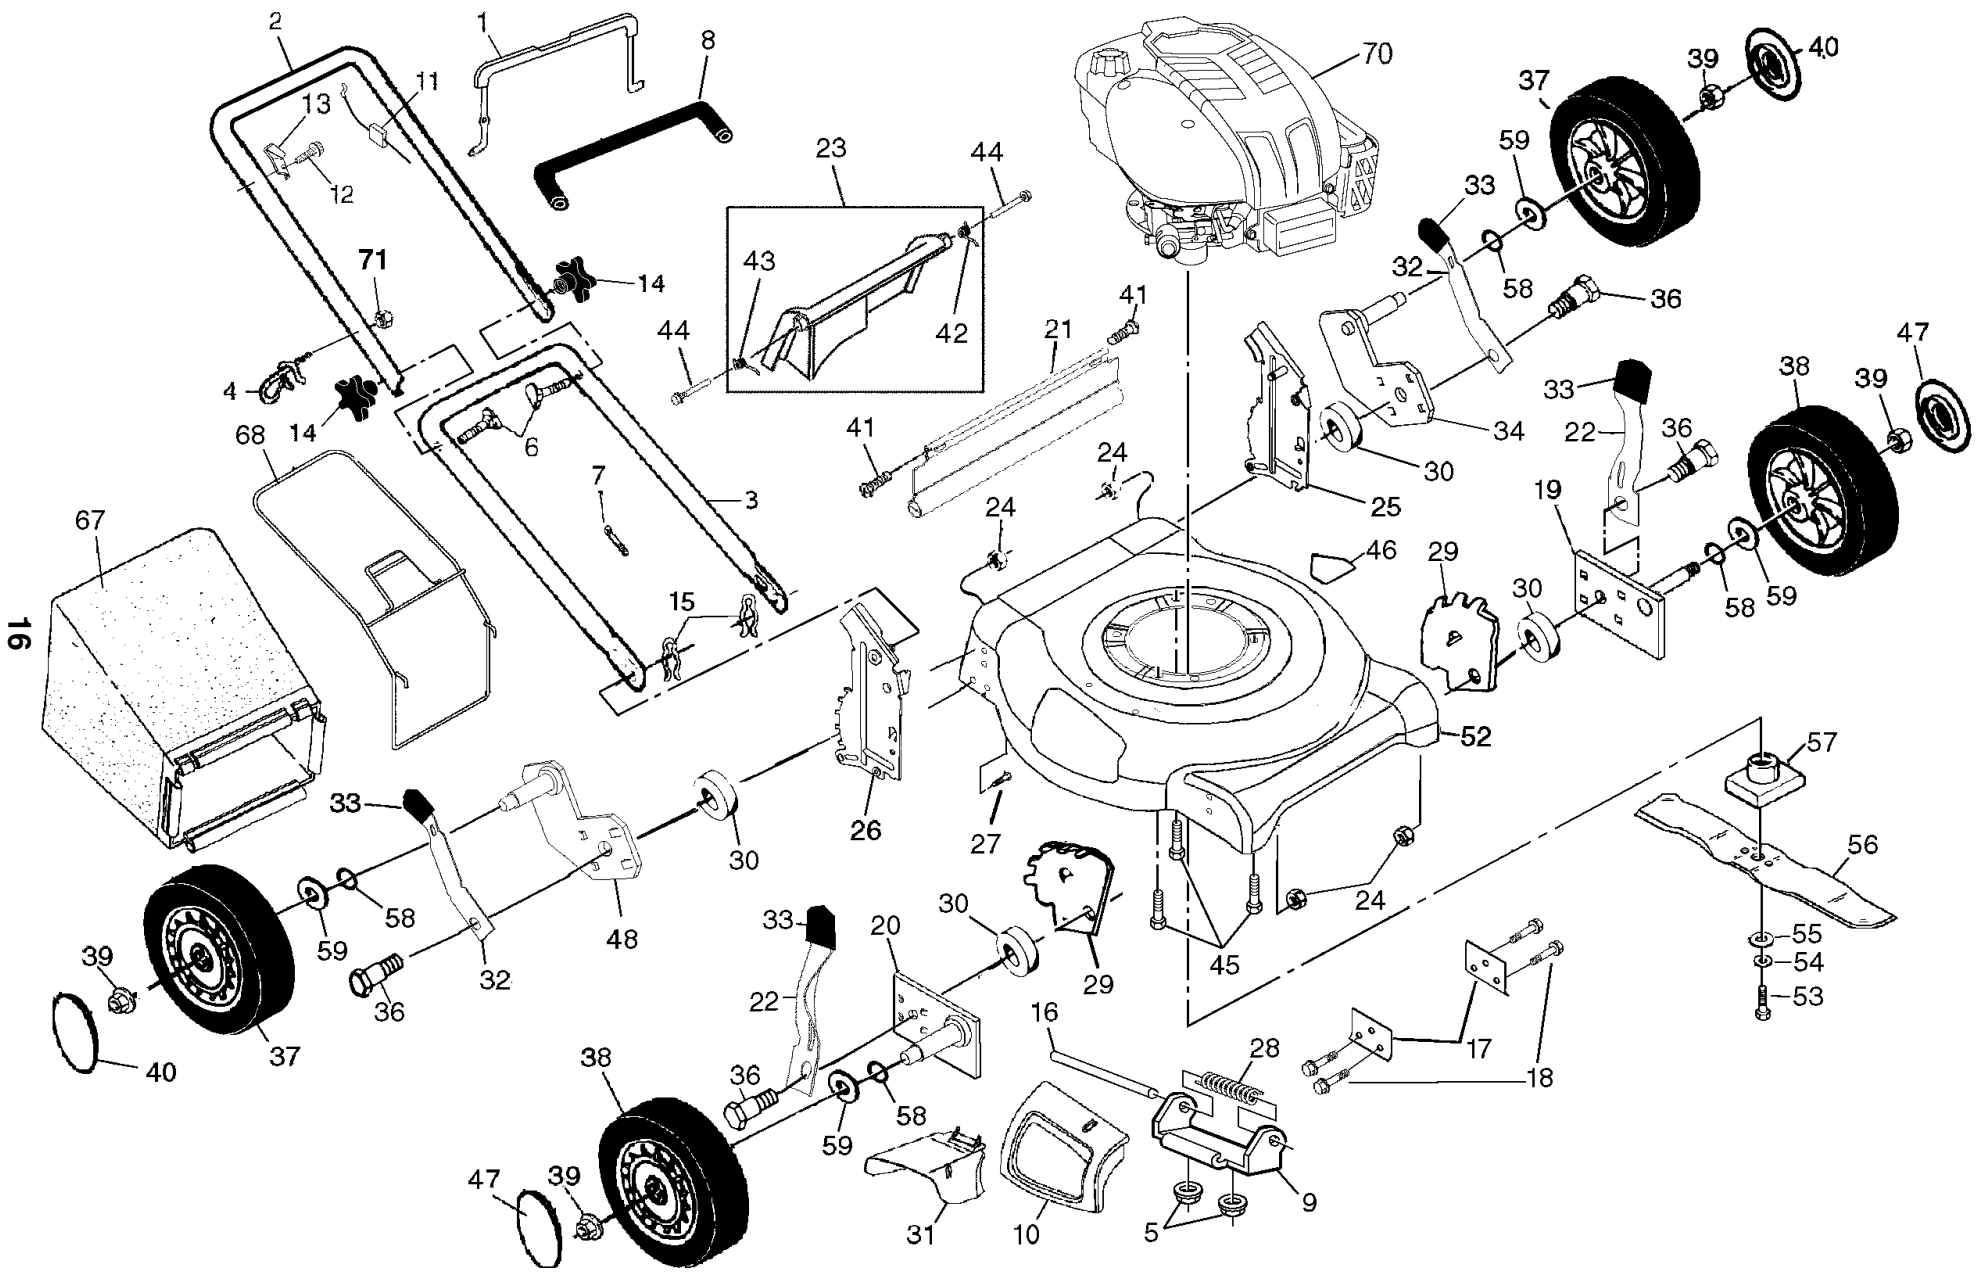

www.mymowerparts.com

For Husqvarna Parts Call 606-678-9623 or 606-561-4983

ROTARY LAWN MOWER - - MODEL NUMBER 7021CM (7021CMB) - PRODUCT NUMBER 954 22 40-88

KEY NO.	PART NO.	DESCRIPTION
1	532 17 65-55	Control Bar
2	532 17 36-58	Upper Handle, with Grip
3	532 17 41-10	Lower Handle
4	532 17 95-85	Rope Guide
5	873 80 04-00	Locknut 1/4-20
6	532 13 19-59	Handle Bolt
7	532 06 64-26	Wire Tie
8	532 16 42-65	Grip, Foam
9	532 15 41-32	Hinge Bracket
10	532 18 55-89	Mulcher Door
11	532 17 65-56	Engine Zone Control Cable
12	532 75 06-34	Hex Washer Head Screw
13	532 12 52-03	Up-Stop Bracket
14	532 18 55-88	Handle Knob
15	532 05 17-93	Hairpin Cotter
16	532 14 72-86	Hinge Rod
17	532 17 41-12	Support Bracket
18	817 60 04-06	Screw
19	532 18 92-78	Axle Arm Assembly - LF
20	532 18 92-77	Axle Arm Assembly - RF
21	532 18 89-87	Rear Skirt
22	532 16 85-99	Selector Spring - Front
23	532 18 66-12	Rear Door Assembly Kit (Includes Springs)
24	873 93 05-00	Locknut 5/16-18
25	532 17 41-05	Handle Bracket Assembly (Left)
26	532 17 41-06	Handle Bracket Assembly (Right)
27	532 85 18-56	Screw 1/4-20 x 3/8
28	532 15 21-24	Hinge Spring
29	532 16 57-04	Wheel Adjusting Bracket - Front
30	532 18 39-01	Spacer
31	532 18 55-95	Clip on Discharge Guard
32	532 18 57-16	Selector Spring - Rear
33	532 18 55-74	Selector Knob

NOTE: All component dimensions given in U.S. inches.
1 inch = 25.4 mm