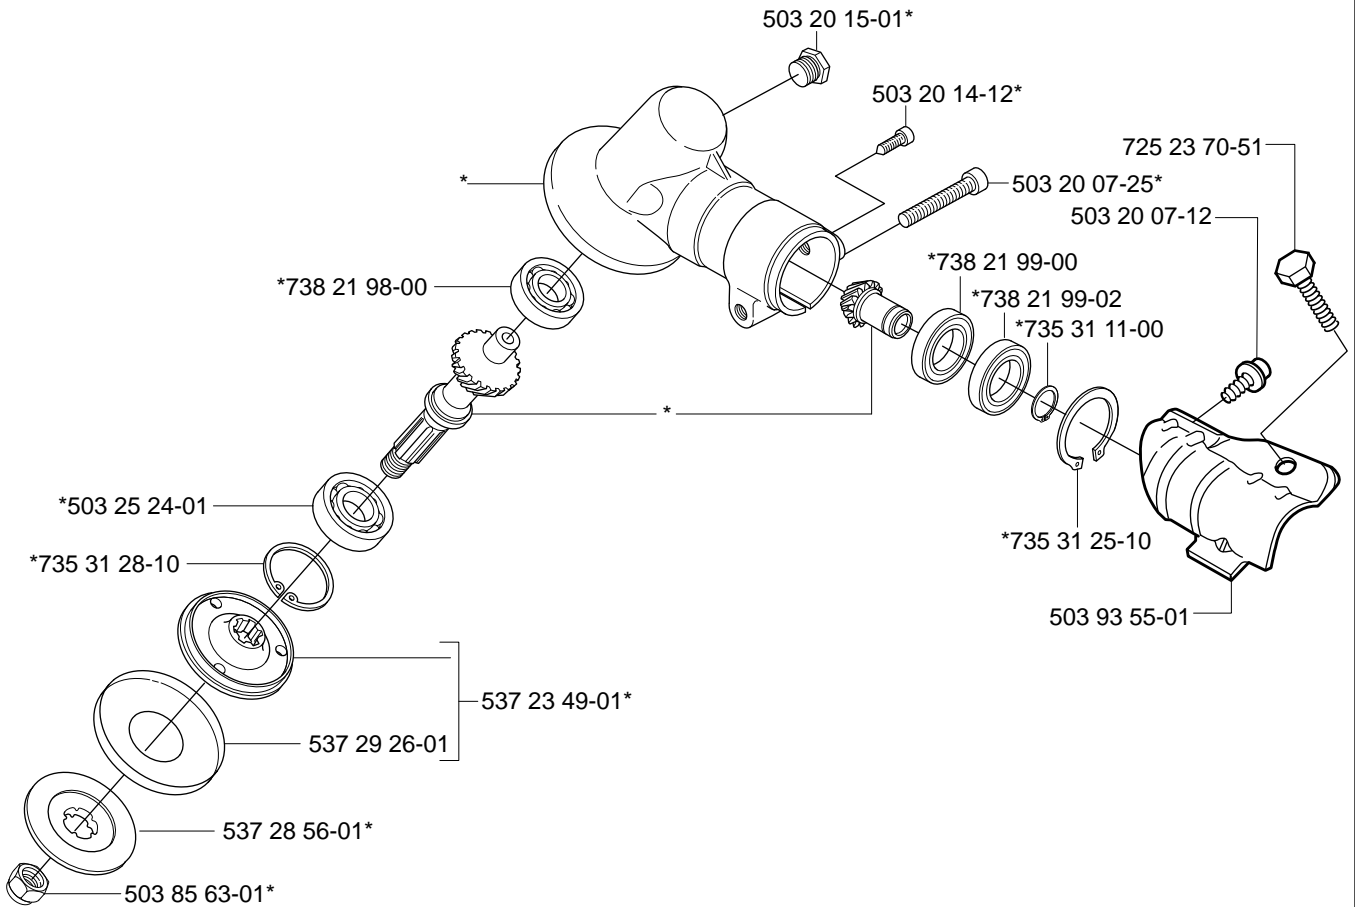

A 323L, R
326L, Lx, LDx, Rx, RJx
*compl 537 19 92-02

B 326C