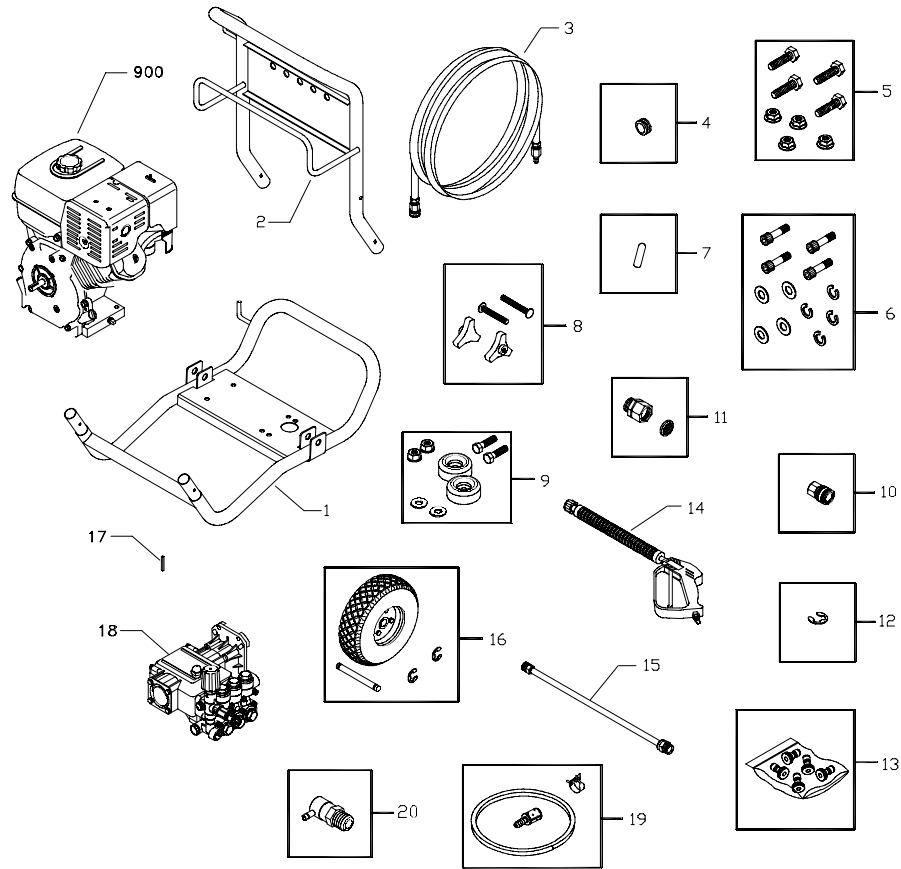

Husqvarna

1337PW

Illustrated Parts List

Exploded Views and Parts Lists

EXPLODED VIEW AND PARTS LIST — MAIN UNIT

Item	Part #	Description
1	B191938GS	BASE
2	B191942GS	HANDLE
3	B4805GS	HOSE
4	30809GS	GROMMET
5	I92886GS	KIT, Engine Mounting Hardware
6	I93003GS	KIT, Pump Mounting Hardware
7	B2516GS	VINYL CAP
8	B2203GS	KIT, Handle Fastening
9	I92310GS	KIT, Vibration Mount
10	95458GS	QUICK CONNECT
11	I92135GS	KIT, Garden Hose Inlet
12	I91265GS	E-RING

Note: * Complete Pump available from Cat Pumps only.

Items Not Illustrated:

Part #	Description
I93017GS	MANUAL, Owner's
I92894GS	KIT, Decals
BB3061BGS	OIL, Engine

Exploded Views and Parts Lists

EXPLODED VIEW - PUMP & UNLOADER

Exploded Views and Parts Lists

PARTS LIST - PUMP AND UNLOADER

Item	Part #	Qty	Description
11	188111GS	1	SEAL, Oil, Crankshaft
32	192995GS	1	DOMED, Oil Filler
33	188118GS	1	O-RING, Filler Cap
37	188119GS	1	GAUGE, Oil Sight w/Gasket
90	188133GS	3	PLUNGER
100	188140GS	3	RETAINER, Seal
163	188149GS	6	O-RING, Seat
164	193000GS	6	SEAT
166	188152GS	6	VALVE
167	188153GS	6	SPRING
168	188154GS	6	RETAINER, Spring
172	188155GS	6	O-RING, Valve Plug
185	193001GS	1	MANIFOLD
255	193003GS	1	KIT, Mounting Bolt
299	188535GS	1	PLUG
300	188198GS	1	KIT, Seal (Includes: 98,106,121,127,128)
310	188199GS	2	KIT, Valve (Includes: 163,164,166,167,168,172)
400	192194GS	1	ASSY, UNLOADER, COMPLETE
401	192195GS	1	HANDLE, Adj.
402	188162GS	1	CAP, Adjusting
442	188182GS	2	WASHER, Seal
462	188187GS	1	SCREW, Flow-thru
463	188188GS	1	SCREW, Flow-thru
464	188189GS	2	WASHER, Seal
468	188201GS	1	KIT, O-Ring (Includes: 415,416,424,428,429,430,437,441,454)
469	188200GS	1	ASSY, Fixed Barb (Includes: 472,476,477,478)
477	188192GS	1	BALL
478	188193GS	1	SPRING
	188212GS	1	OIL, Bottle, CAT