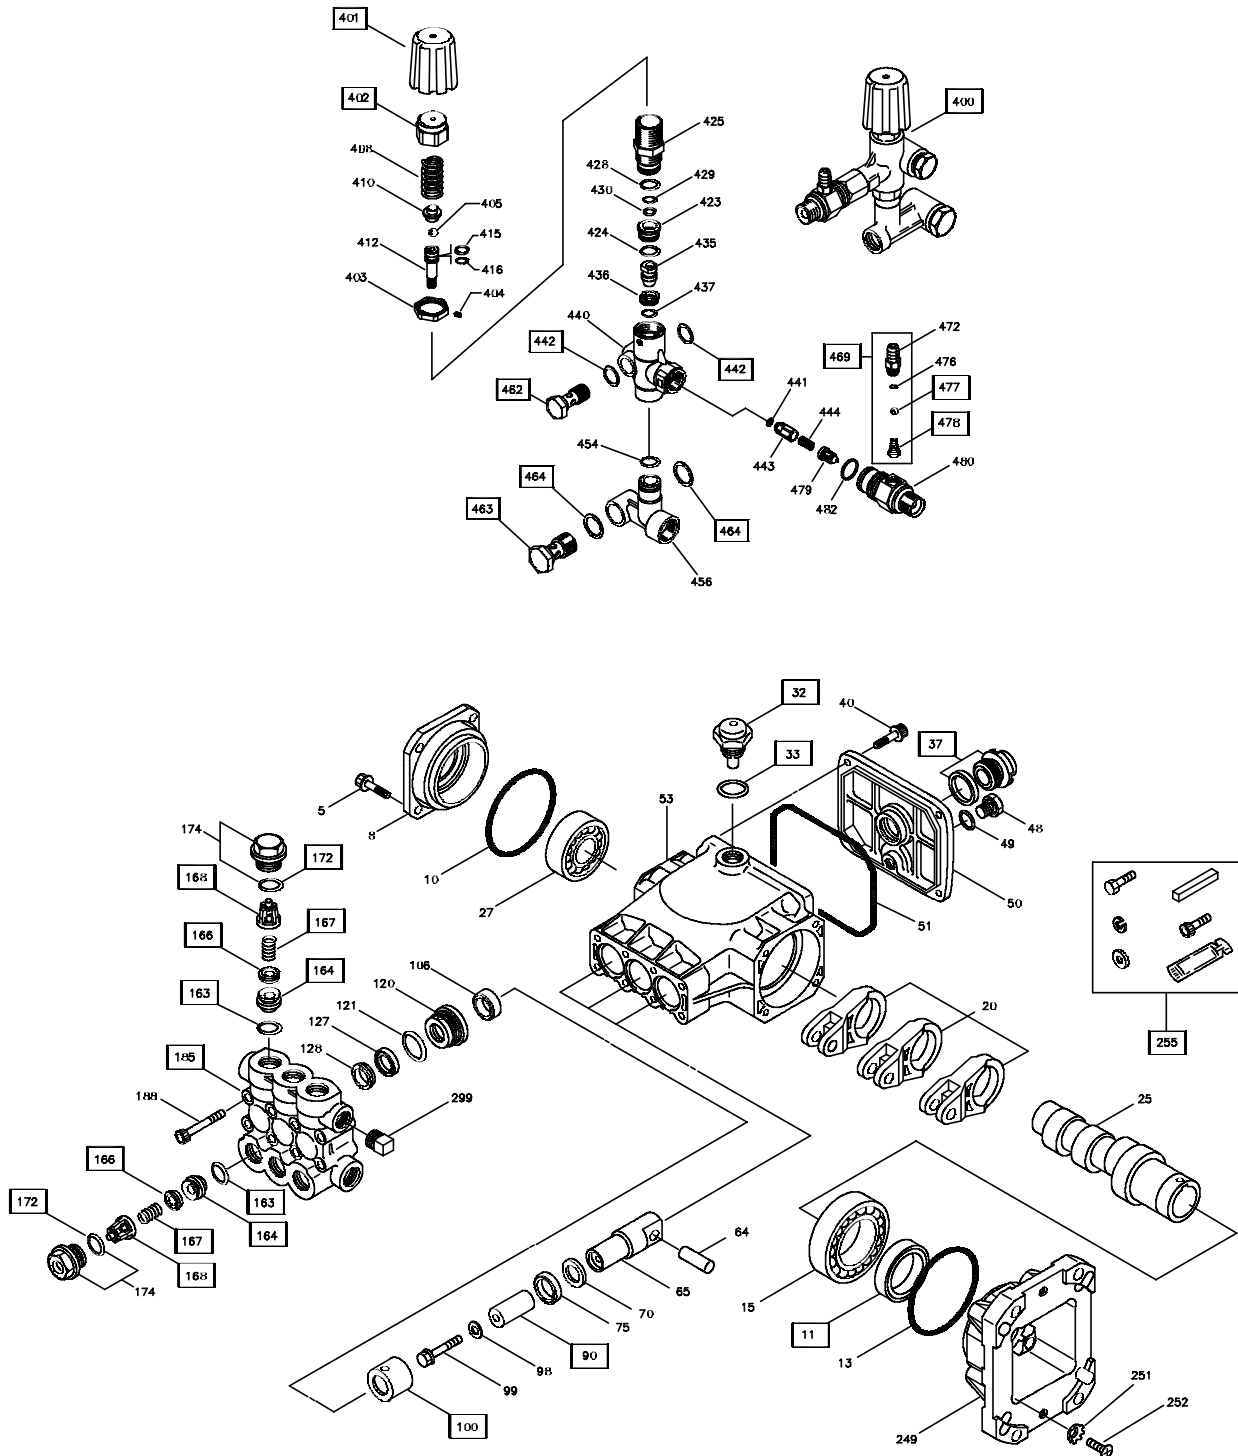

Husqvarna

1337PW

Illustrated Parts List

Exploded Views and Parts Lists

EXPLODED VIEW AND PARTS LIST — MAIN UNIT

Item	Part #	Description
1	B191938GS	BASE
2	B191942GS	HANDLE
3	B4805GS	HOSE
4	30809GS	GROMMET
5	I92886GS	KIT, Engine Mounting Hardware
6	I93003GS	KIT, Pump Mounting Hardware
7	B2516GS	VINYL CAP
8	B2203GS	KIT, Handle Fastening
9	I92310GS	KIT, Vibration Mount
10	95458GS	QUICK CONNECT
11	I92135GS	KIT, Garden Hose Inlet
12	I91265GS	E-RING

Note: * Complete Pump available from Cat Pumps only.

Items Not Illustrated:

Part #	Description
I93017GS	MANUAL, Owner's
I92894GS	KIT, Decals
BB3061BGS	OIL, Engine

Exploded Views and Parts Lists

EXPLODED VIEW - PUMP & UNLOADER

Exploded Views and Parts Lists

PARTS LIST - PUMP AND UNLOADER

Item	Part #	Qty	Description
11	188111GS	1	SEAL, Oil, Crankshaft
32	192995GS	1	DOMED, Oil Filler
33	188118GS	1	O-RING, Filler Cap
37	188119GS	1	GAUGE, Oil Sight w/Gasket
90	188133GS	3	PLUNGER
100	188140GS	3	RETAINER, Seal
163	188149GS	6	O-RING, Seat
164	193000GS	6	SEAT
166	188152GS	6	VALVE
167	188153GS	6	SPRING
168	188154GS	6	RETAINER, Spring
172	188155GS	6	O-RING, Valve Plug
185	193001GS	1	MANIFOLD
255	193003GS	1	KIT, Mounting Bolt
299	188535GS	1	PLUG
300	188198GS	1	KIT, Seal (Includes: 98,106,121,127,128)
310	188199GS	2	KIT, Valve (Includes: 163,164,166,167,168,172)
400	192194GS	1	ASSY, UNLOADER, COMPLETE
401	192195GS	1	HANDLE, Adj.
402	188162GS	1	CAP, Adjusting
442	188182GS	2	WASHER, Seal
462	188187GS	1	SCREW, Flow-thru
463	188188GS	1	SCREW, Flow-thru
464	188189GS	2	WASHER, Seal
468	188201GS	1	KIT, O-Ring (Includes: 415,416,424,428,429,430,437,441,454)
469	188200GS	1	ASSY, Fixed Barb (Includes: 472,476,477,478)
477	188192GS	1	BALL
478	188193GS	1	SPRING
	188212GS	1	OIL, Bottle, CAT