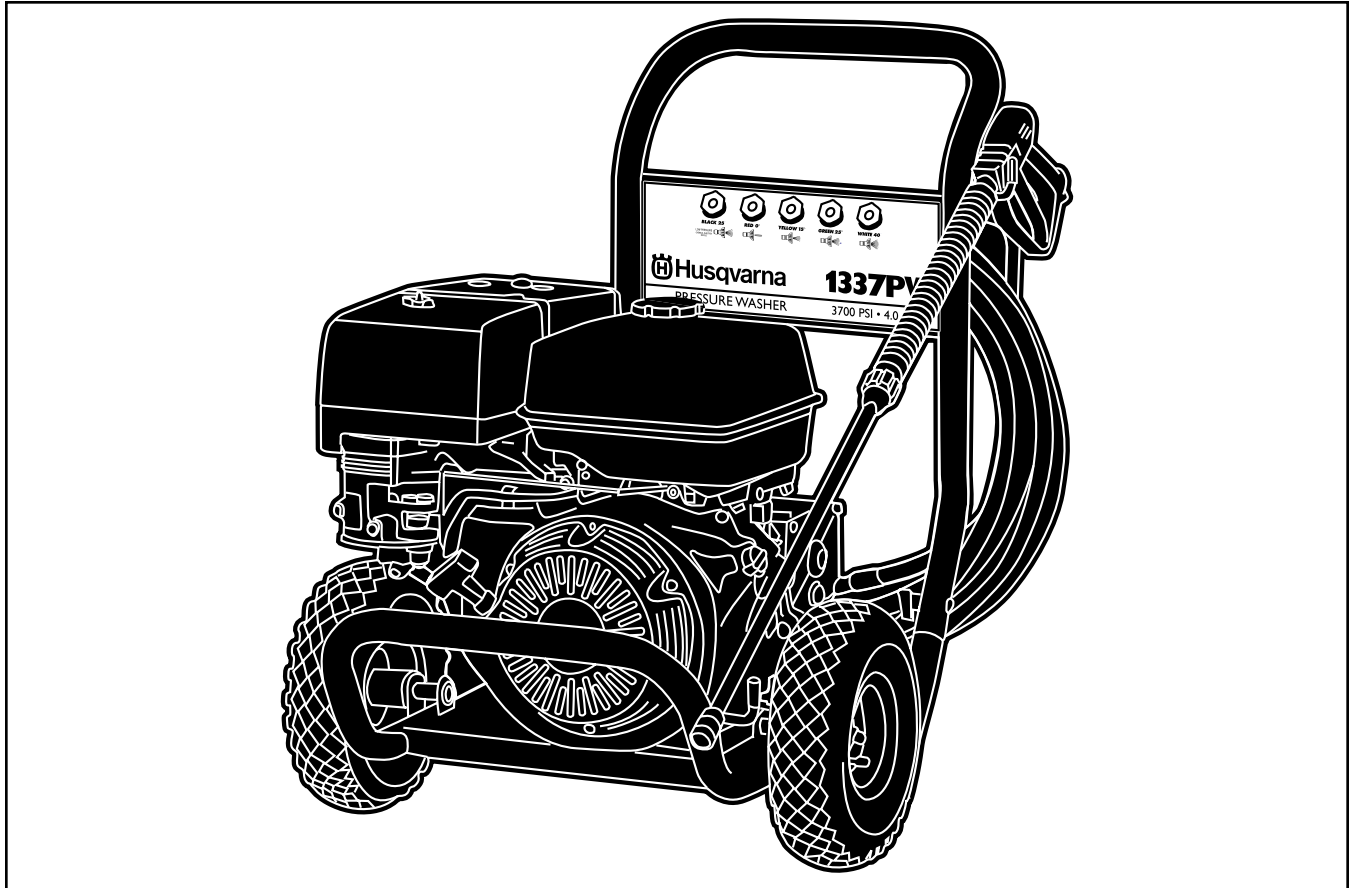

Husqvarna

1337PW

Illustrated Parts List

Exploded Views and Parts Lists

EXPLODED VIEW AND PARTS LIST — MAIN UNIT

Item	Part #	Description
1	B191938GS	BASE
2	B191942GS	HANDLE
3	B4805GS	HOSE
4	30809GS	GROMMET
5	I92886GS	KIT, Engine Mounting Hardware
6	I93003GS	KIT, Pump Mounting Hardware
7	B2516GS	VINYL CAP
8	B2203GS	KIT, Handle Fastening
9	I92310GS	KIT, Vibration Mount
10	95458GS	QUICK CONNECT
11	I92135GS	KIT, Garden Hose Inlet
12	I91265GS	E-RING

Note: * Complete Pump available from Cat Pumps only.

Items Not Illustrated:

Part #	Description
I93017GS	MANUAL, Owner's
I92894GS	KIT, Decals
BB3061BGS	OIL, Engine

Exploded Views and Parts Lists

EXPLODED VIEW - PUMP & UNLOADER

Exploded Views and Parts Lists

PARTS LIST - PUMP AND UNLOADER

Item	Part #	Qty	Description
11	188111GS	1	SEAL, Oil, Crankshaft
32	192995GS	1	DOMED, Oil Filler
33	188118GS	1	O-RING, Filler Cap
37	188119GS	1	GAUGE, Oil Sight w/Gasket
90	188133GS	3	PLUNGER
100	188140GS	3	RETAINER, Seal
163	188149GS	6	O-RING, Seat
164	193000GS	6	SEAT
166	188152GS	6	VALVE
167	188153GS	6	SPRING
168	188154GS	6	RETAINER, Spring
172	188155GS	6	O-RING, Valve Plug
185	193001GS	1	MANIFOLD
255	193003GS	1	KIT, Mounting Bolt
299	188535GS	1	PLUG
300	188198GS	1	KIT, Seal (Includes: 98,106,121,127,128)
310	188199GS	2	KIT, Valve (Includes: 163,164,166,167,168,172)
400	192194GS	1	ASSY, UNLOADER, COMPLETE
401	192195GS	1	HANDLE, Adj.
402	188162GS	1	CAP, Adjusting
442	188182GS	2	WASHER, Seal
462	188187GS	1	SCREW, Flow-thru
463	188188GS	1	SCREW, Flow-thru
464	188189GS	2	WASHER, Seal
468	188201GS	1	KIT, O-Ring (Includes: 415,416,424,428,429,430,437,441,454)
469	188200GS	1	ASSY, Fixed Barb (Includes: 472,476,477,478)
477	188192GS	1	BALL
478	188193GS	1	SPRING
	188212GS	1	OIL, Bottle, CAT