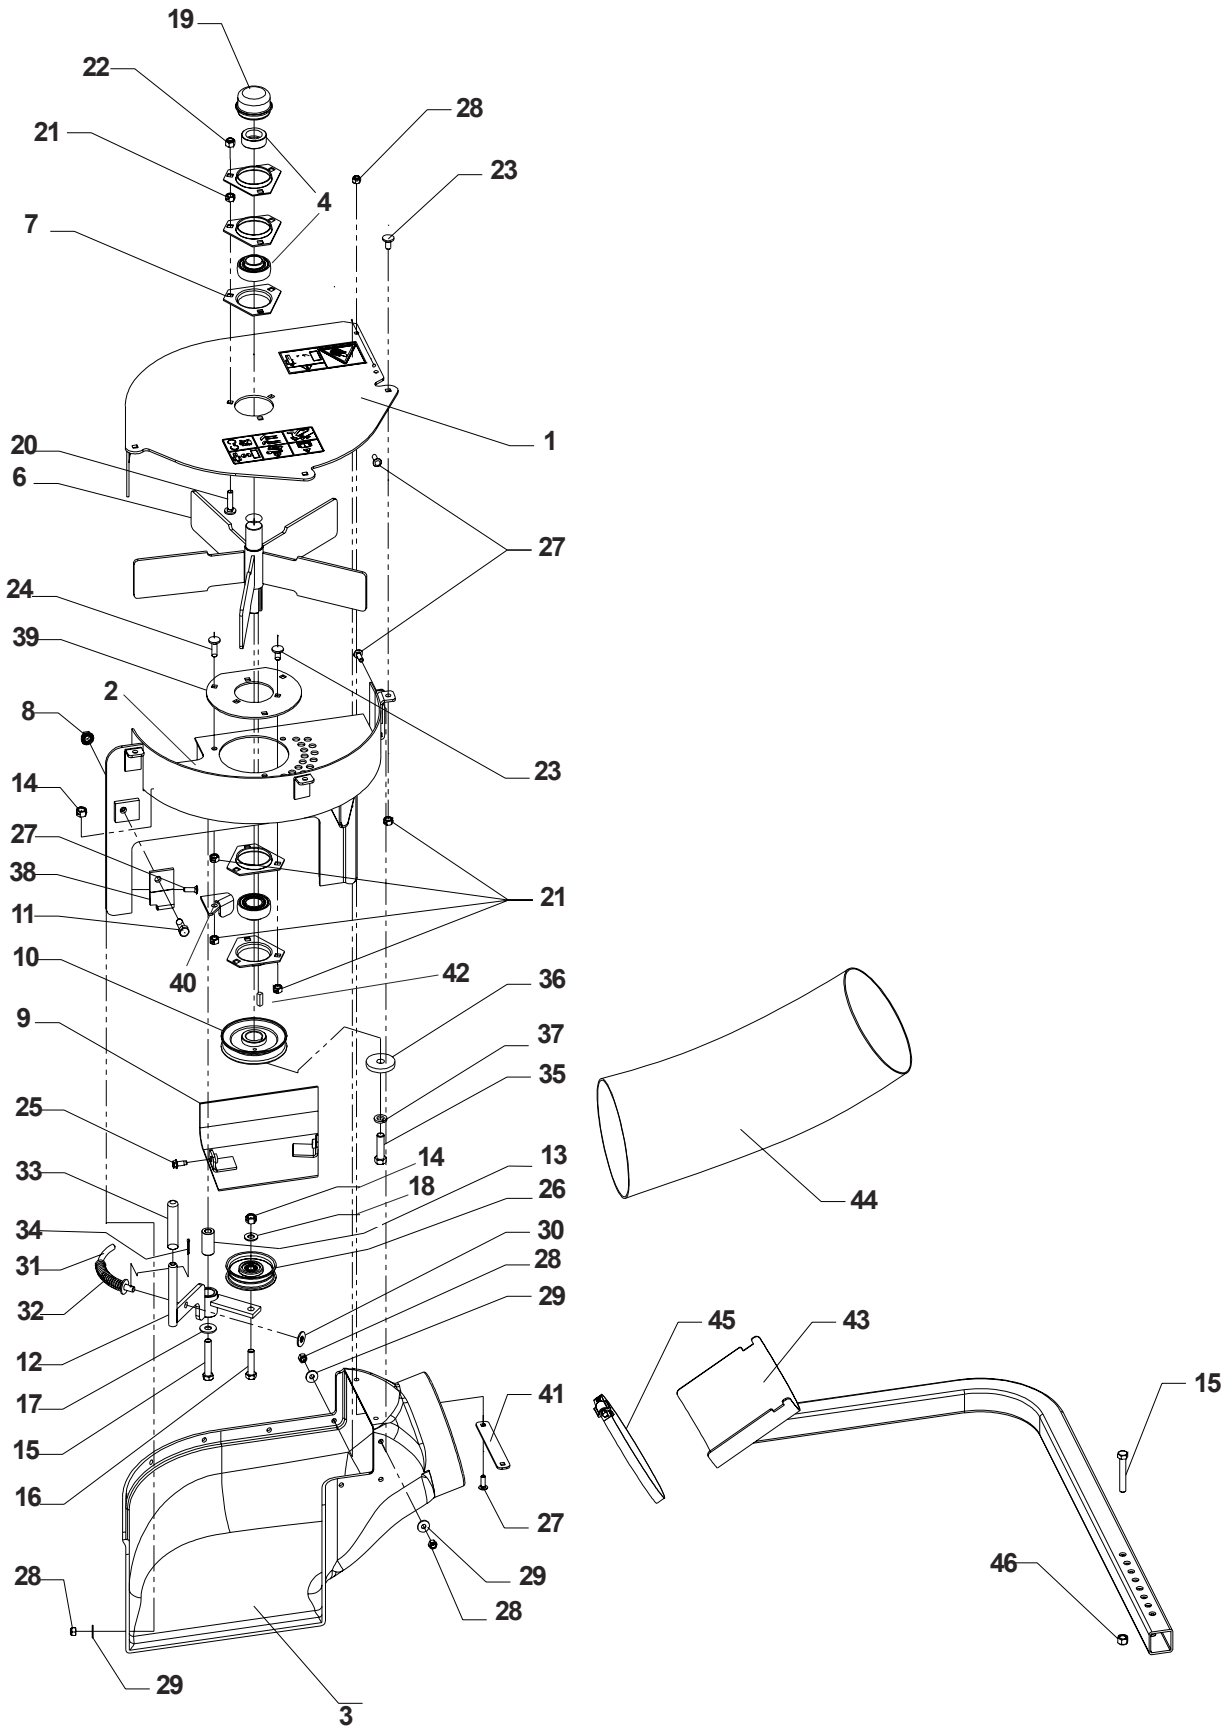

Replacement Parts

540200803 Spindle Drive Fan Assembly

Replacement Parts

ITEM	PART NO.	QTY	DESCRIPTION
1	539106752	1	FAN COVER W/DECALS
2	539106693	1	UPPER HOUSING
3	539106706	1	LOWER HOUSING
4	539106786	2	BEARING WITH COLLAR
6	539106707	1	FAN WLDMT.
7	539102691	5	FLANGETTE
8	539990613	1	NUT, 3/8-16, FLANGE
9	539106711	1	SHEAVE FLOOR
10	539106713	1	SHEAVE, 4"
11	539990563	1	BOLT, 3/8-16 X 1
12	539106715	1	IDLER ARM
13	539101836	1	SLEEVE BUSHING
14	539990546	2	NUT, 3/8-16, CTR. LOCK
15	539990629	2	BOLT, 3/8-16 X 2 1/4
16	539990655	1	BOLT, 3/8-16 X 1 1/2
17	539990517	1	WASHER, 3/8
18	539990122	1	WASHER, 3/8, SAE
19	539102535	1	GREASE CAP
20	539100472	3	BOLT, 5/16-18 X 1 1/4, CARRIAGE
21	539990184	13	NUT, 5/16-18, CTR. LOCK
22	539990717	3	NUT, 5/16-18, NYLOC
23	539990799	8	BOLT, 5/16-18 X 5/8, CARRIAGE
24	539990208	1	BOLT, 5/16-18 X 1
25	539990362	2	SCREW, 1/4-20 X 5/8, SELF TAP
26	539106721	1	IDLER
27	539990074	16	BOLT, 1/4-20 X 3/4, CARRIAGE
28	539976978	16	NUT, 1/4-20, NYLOC
29	539990598	14	WASHER, 1/4
30	539990188	1	WASHER, 5/16
31	539106801	1	SPRING ROD
32	539106720	1	SPRING
33	539101050	1	VINYL GRIP
34	539990037	1	COTTER PIN 3/32 X 3/4
35	539100141	1	BOLT, 7/16-20 X 1 1/2
36	539106504	1	HEAVY WASHER
37	539990247	1	LOCKWASHER, 7/16
38	539106810	1	CLAMP
39	539106809	1	BEARING PLATE
40	539106811	1	BELT GUIDE
41	539106812	1	BACKING
42	539102067	1	KEY 1/4 X 3/4 SQ.
43	539106751	1	SUPPORT
44	539106748	1	HOSE
45	539097076	3	HOSE CLAMP
46	539976979	1	NUT, 3/8-16, NYLOC