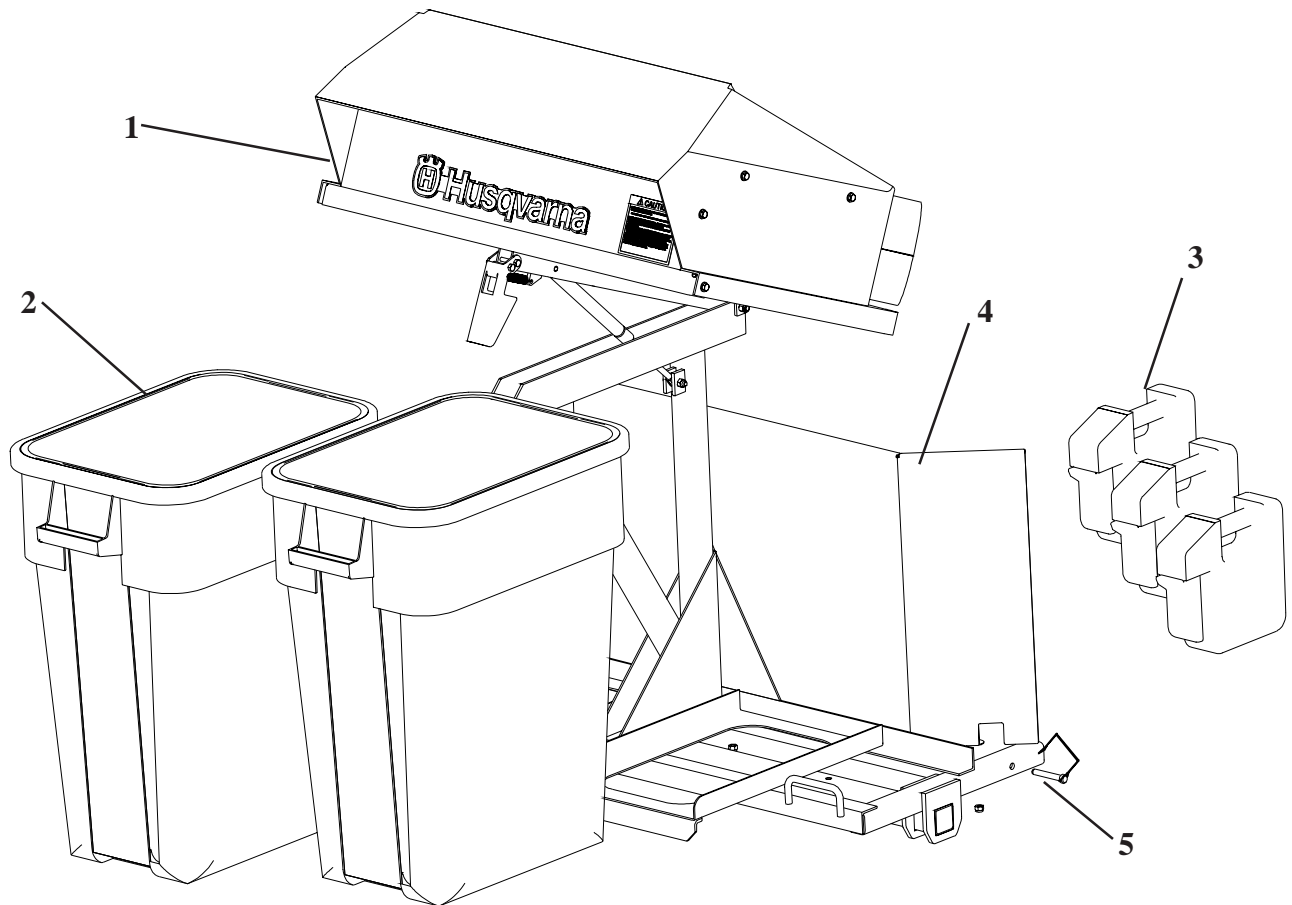

ITEM	PART NO.	DESCRIPTION	QTY.
1	540200853	Frame/Top Assembly	1
2	540093817	Container, 30 Gal.	2
3	540092531	Front Weight	3
4	540092767	Heat Shield	1
*	540200854	Small Parts Kit, <i>including:</i>	1
*	540200855	Manual	1
5	540099693	Pin, Wire Lock	2
*	540093961	Ear Plugs	1
*	540099077	Bolt, Hex, 5/16"-18 x 1"	2
*	540000413	Washer, Flat, 5/16"	4
*	540099079	Nut, Hex, Nylon Lock, 5/16"-18	2

* Not shown

Replacement Parts

540200853 Top/Frame Assembly

ITEM	PART NO.	DESCRIPTION	QTY.
1	540092704	Gas Spring	1
2	540200849	Frame	1
3	540001765	Bolt, Hex, 3/8"-16 x 3"	1
4	540099065	Nut, Hex, Nylon Lock, 3/8"-16	1
5	540099015	Bolt, Hex, 5/16"-18 x 1-1/2"	1
6	540099079	Nut, Hex, Nylon Lock, 5/16"-18	1
7	540099082	Pin, Cotter, #13	2
8	540099102	Pin, Clevis, 5/16" x 1-1/4" w/ 2 holes	1
9	540104804	Decal, Husqvarna	1
10	540200027	Decal, Caution List	1

Replacement Parts

540092675 Top Assembly

ITEM	PART NO.	DESCRIPTION	QTY.
1	540092720	Top, Plastic	1
2	540092761	Rubber Flap	1
3	540092754	Top Insert	1
4	540092535	Inlet	1
5	540099074	Washer, Flat, 1/4"	22
6	540000122	Bolt, Hex, 1/4"-20 x 3/4", Gd. 5	3
7	540099072	Nut, Hex, Nylon Lock, 1/4"-20	19
8	540092702	Latch	1
9	540093210	Spring	1
10	540000124	Bolt, Hex, 1/4"-20 x 5/8"	16
11	540000134	Bolt, Hex, 1/4"-20 x 2"	2
*	540093610	Weatherstripping, 1/2" x 1"	6 ft
*	540093611	Weatherstripping, 1/2" x 2"	6 ft