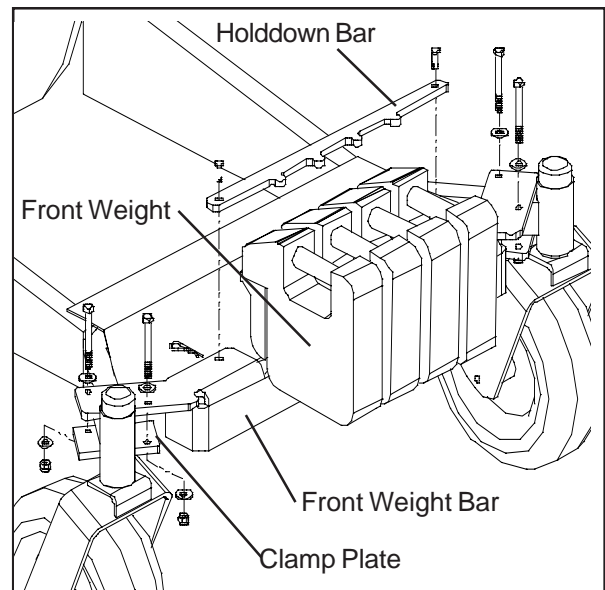

FRONT WEIGHT BAR

Parts List

540020255	Front Weight Bar	1
540200921	Front Weight Bar, 72" deck	1
540092519	Clamp Plates	2
540092731	Holddown Bar	1
540099065	3/8" Nylon Lock Nuts	4
540099113	3/8" x 3-1/2" Hex Bolts	4
540000415	3/8" Flat Washer	8
540099616	#11 Cotter Pin	2
540099668	3/8" x 1" Clevis Pin	2