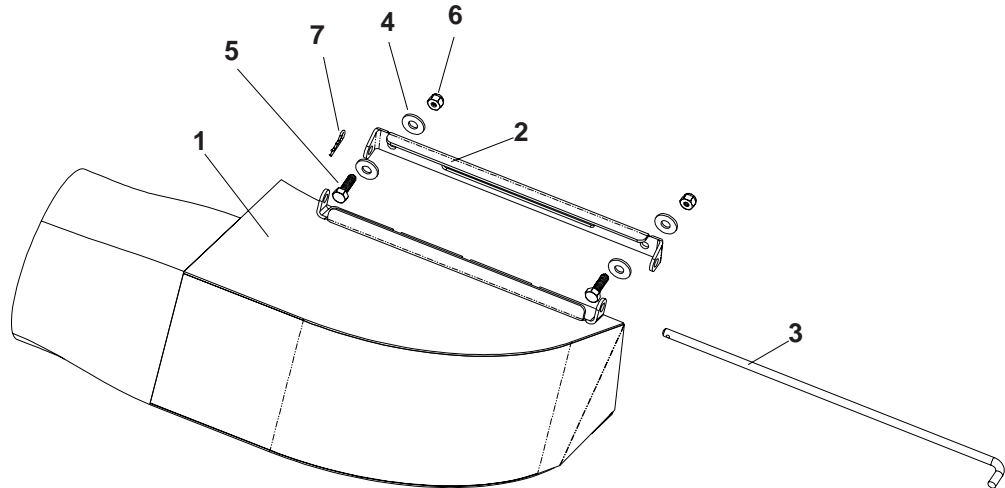

Replacement Parts

540200671 Boot for Gen II
540200818 Boot for Gen I
540200941 Boot for Gen II - 72" Deck

ITEM	PART NO.	QTY	DESCRIPTION
1	539200833	1	Boot - Gen I
	539200664	1	Boot - Gen II & Gen II - 72" deck
2	539080652	1	Deck bracket
3	539093814	1	Boot rod, 14"
4	539099046	4	Washer, 5/16
5	539099077	2	Bolt, 5/16-18 x 1
6	539099079	2	Nut, 5/16-18, nylock
7	539099082	1	Cotter pin, #13