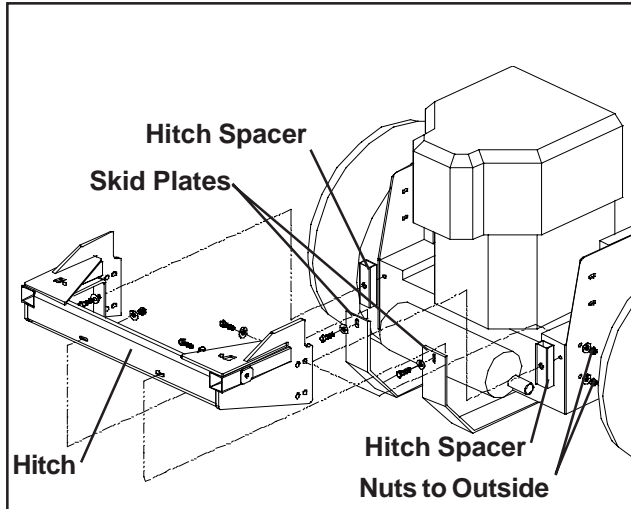

Replacement Parts

540200798 Custom Kit for Mini

HITCH

Parts List

540200809	Hitch	1
540099020	3/8" x 1-1/4" Hex Bolts	2
540000415	3/8" Flat Washers	4
540099065	3/8" Nylon Lock Nuts	2
540099031	1/2" x 1-1/4" Hex Bolts	4
540000427	1/2" Flat Washers	8
540093082	1/2" Nylon Lock Nuts	4

FRONT WEIGHT BAR

Parts List

540200810	Front Weight Bar	1
540092747	Clamp Plates	2
540092731	Holddown Bar	1
540099065	3/8" Nylon Lock Nuts	4
540001765	3/8" x 3" Hex Bolts	4
540000415	3/8" Flat Washer	8
540099616	#11 Cotter Pin	2
540099668	3/8" x 1" Clevis Pin	2

Replacement Parts

540200792 Custom Kit for Gen II
540200927 Custom Kit for Gen II - 72" Deck

HITCH

Parts List

540200749	Hitch	1
540099020	3/8" x 1-1/4" Hex Bolts	4
540000415	3/8" Flat Washers	8
540099065	3/8" Nylon Lock Nuts	4
540099031	1/2" x 1-1/2" Hex Bolts	4
540000425	1/2" Flat Washers	8
540093082	1/2" Nylon Lock Nuts	4
540099611	3/8" x 2-1/2" Hex Bolts	2
540200788	Hitch Spacer, Blk Fin.	2