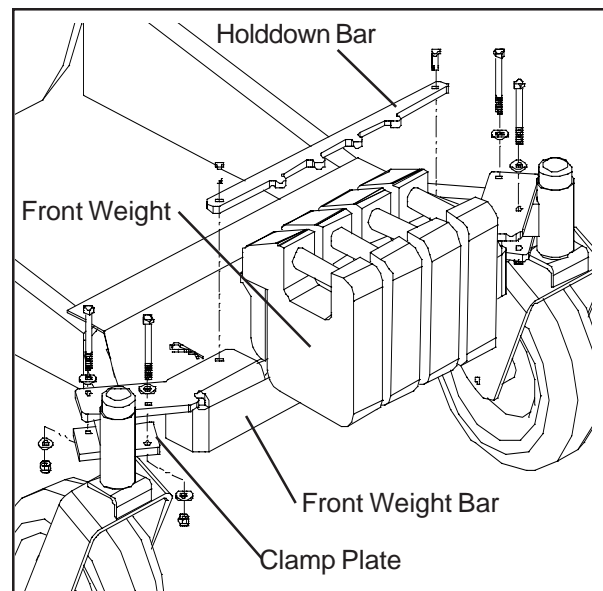

Replacement Parts

540200799 Custom Kit for Gen I

HITCH

Parts List

540200828	Hitch	1
540099031	1/2" x 1-1/2" Hex Bolts ...	6
540000425	1/2" Flat Washers	12
540093082	1/2" Nylon Lock Nuts	6

FRONT WEIGHT BAR

Parts List

540020255	Front Weight Bar	1
540092519	Clamp Plates	2
540092731	Holddown Bar	1
540099065	3/8" Nylon Lock Nuts	4
540099697	3/8" x 4-1/2" Hex Bolts	4
540000415	3/8" Flat Washer	8
540099616	#11 Cotter Pin	2
540099668	3/8" x 1" Clevis Pin	2