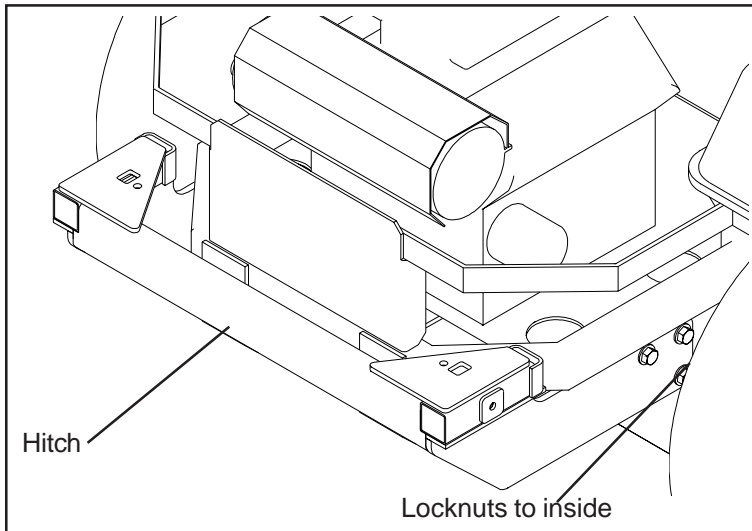

Replacement Parts

540200799 Custom Kit for Gen I

HITCH

Parts List

540200828	Hitch	1
540099031	1/2" x 1-1/2" Hex Bolts ...	6
540000425	1/2" Flat Washers	12
540093082	1/2" Nylon Lock Nuts	6

FRONT WEIGHT BAR

Parts List

540020255	Front Weight Bar	1
540092519	Clamp Plates	2
540092731	Holddown Bar	1
540099065	3/8" Nylon Lock Nuts	4
540099697	3/8" x 4-1/2" Hex Bolts	4
540000415	3/8" Flat Washer	8
540099616	#11 Cotter Pin	2
540099668	3/8" x 1" Clevis Pin	2