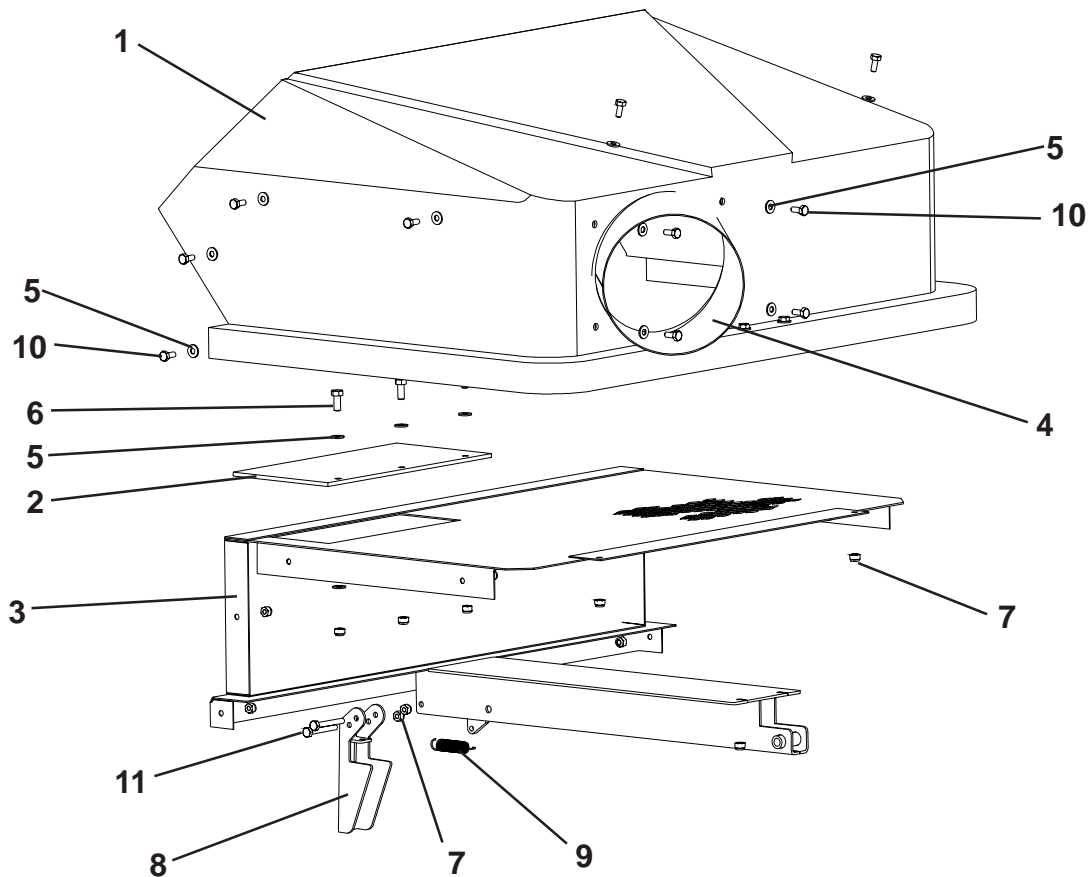

ITEM	PART NO.	DESCRIPTION	QTY.
1	540200853	Frame/Top Assembly	1
2	540093817	Container, 30 Gal.	2
3	540092531	Front Weight	3
4	540092767	Heat Shield	1
*	540200854	Small Parts Kit, <i>including:</i>	1
*	540200855	Manual	1
5	540099693	Pin, Wire Lock	2
*	540093961	Ear Plugs	1
*	540099077	Bolt, Hex, 5/16"-18 x 1"	2
*	540000413	Washer, Flat, 5/16"	4
*	540099079	Nut, Hex, Nylon Lock, 5/16"-18	2

* Not shown

Replacement Parts

540200853 Top/Frame Assembly

ITEM	PART NO.	DESCRIPTION	QTY.
1	540092704	Gas Spring	1
2	540200849	Frame	1
3	540001765	Bolt, Hex, 3/8"-16 x 3"	1
4	540099065	Nut, Hex, Nylon Lock, 3/8"-16	1
5	540099015	Bolt, Hex, 5/16"-18 x 1-1/2"	1
6	540099079	Nut, Hex, Nylon Lock, 5/16"-18	1
7	540099082	Pin, Cotter, #13	2
8	540099102	Pin, Clevis, 5/16" x 1-1/4" w/ 2 holes	1
9	540104804	Decal, Husqvarna	1
10	540200027	Decal, Caution List	1

Replacement Parts

540092675 Top Assembly

ITEM	PART NO.	DESCRIPTION	QTY.
1	540092720	Top, Plastic	1
2	540092761	Rubber Flap	1
3	540092754	Top Insert	1
4	540092535	Inlet	1
5	540099074	Washer, Flat, 1/4"	22
6	540000122	Bolt, Hex, 1/4"-20 x 3/4", Gd. 5	3
7	540099072	Nut, Hex, Nylon Lock, 1/4"-20	19
8	540092702	Latch	1
9	540093210	Spring	1
10	540000124	Bolt, Hex, 1/4"-20 x 5/8"	16
11	540000134	Bolt, Hex, 1/4"-20 x 2"	2
*	540093610	Weatherstripping, 1/2" x 1"	6 ft
*	540093611	Weatherstripping, 1/2" x 2"	6 ft