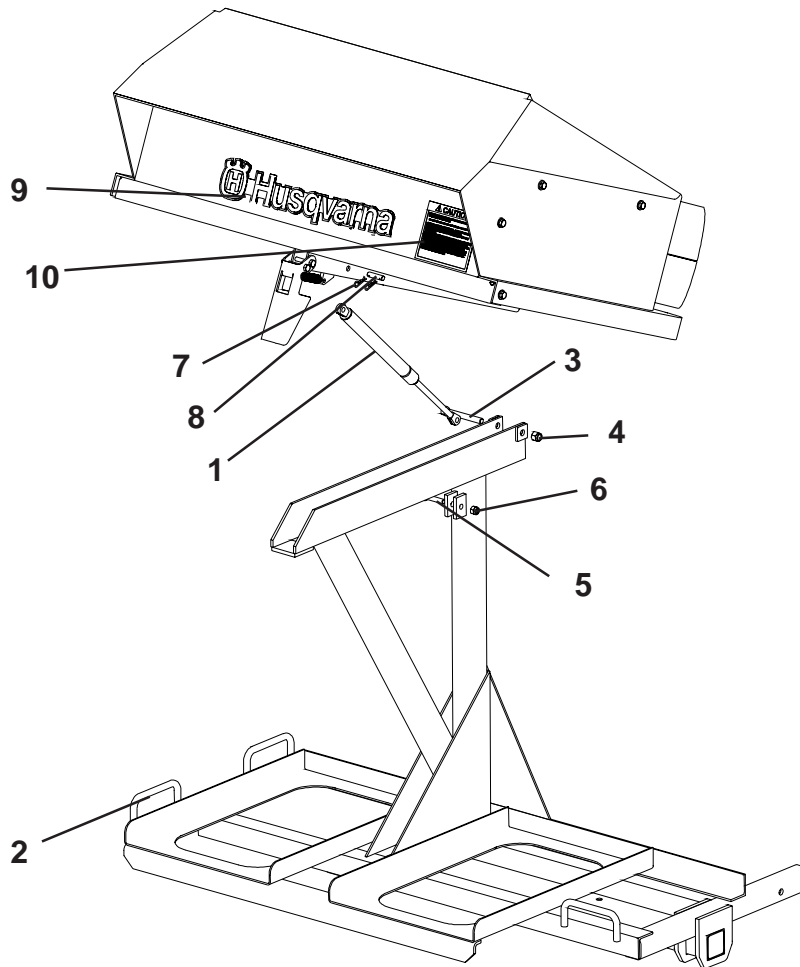

ITEM	PART NO.	DESCRIPTION	QTY.
1	540200853	Frame/Top Assembly	1
2	540093817	Container, 30 Gal.	2
3	540092531	Front Weight	3
4	540092767	Heat Shield	1
*	540200854	Small Parts Kit, <i>including:</i>	1
*	540200855	Manual	1
5	540099693	Pin, Wire Lock	2
*	540093961	Ear Plugs	1
*	540099077	Bolt, Hex, 5/16"-18 x 1"	2
*	540000413	Washer, Flat, 5/16"	4
*	540099079	Nut, Hex, Nylon Lock, 5/16"-18	2

* Not shown

Replacement Parts

540200853 Top/Frame Assembly

ITEM	PART NO.	DESCRIPTION	QTY.
1	540092704	Gas Spring	1
2	540200849	Frame	1
3	540001765	Bolt, Hex, 3/8"-16 x 3"	1
4	540099065	Nut, Hex, Nylon Lock, 3/8"-16	1
5	540099015	Bolt, Hex, 5/16"-18 x 1-1/2"	1
6	540099079	Nut, Hex, Nylon Lock, 5/16"-18	1
7	540099082	Pin, Cotter, #13	2
8	540099102	Pin, Clevis, 5/16" x 1-1/4" w/ 2 holes	1
9	540104804	Decal, Husqvarna	1
10	540200027	Decal, Caution List	1

Replacement Parts

540092675 Top Assembly

ITEM	PART NO.	DESCRIPTION	QTY.
1	540092720	Top, Plastic	1
2	540092761	Rubber Flap	1
3	540092754	Top Insert	1
4	540092535	Inlet	1
5	540099074	Washer, Flat, 1/4"	22
6	540000122	Bolt, Hex, 1/4"-20 x 3/4", Gd. 5	3
7	540099072	Nut, Hex, Nylon Lock, 1/4"-20	19
8	540092702	Latch	1
9	540093210	Spring	1
10	540000124	Bolt, Hex, 1/4"-20 x 5/8"	16
11	540000134	Bolt, Hex, 1/4"-20 x 2"	2
*	540093610	Weatherstripping, 1/2" x 1"	6 ft
*	540093611	Weatherstripping, 1/2" x 2"	6 ft