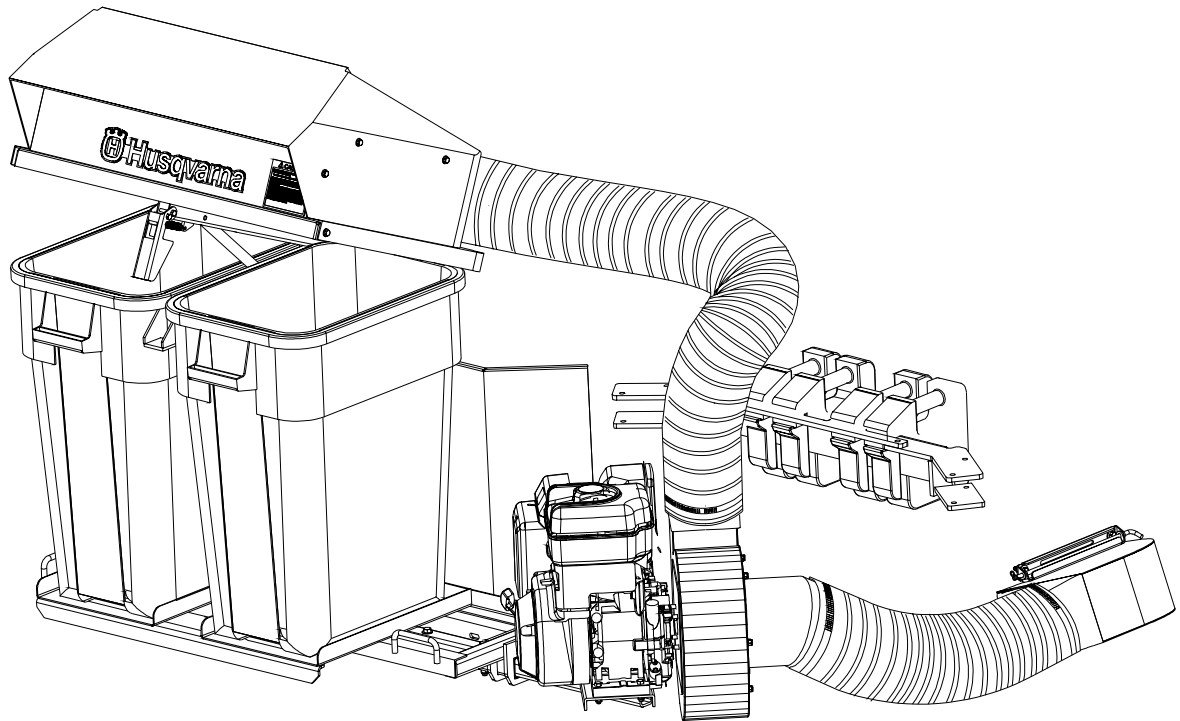

For Husqvarna Parts Call 606-678-9623 or 606-561-4983

Z2-7 Collection System

Models: 540200800

Parts Manual

(04/14/03)

www.mymowerparts.com