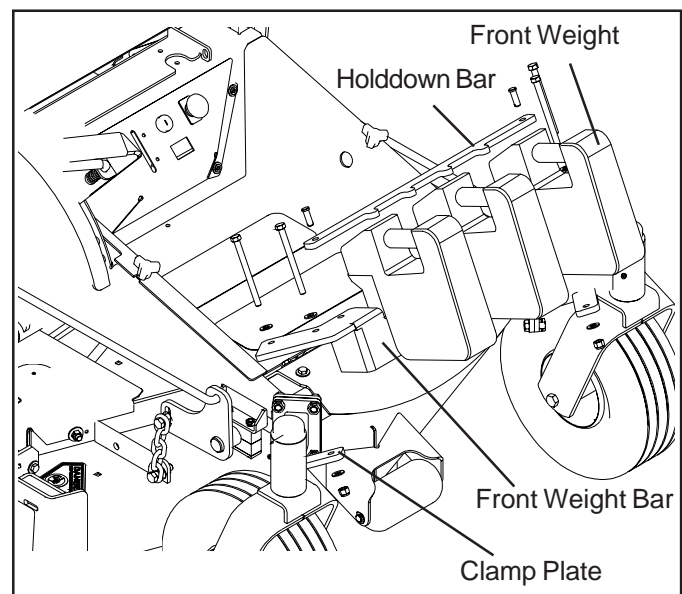

FRONT WEIGHT BAR

Parts List

540200932	Front Weight Bar	1
540200934	Clamp Plates	2
540092731	Holddown Bar	1
540099065	3/8" Nylon Lock Nuts	4
540990591	3/8" x 4-1/2" Hex Bolts	4
540000415	3/8" Flat Washer	8
540099616	#11 Cotter Pin	2
540099668	3/8" x 1" Clevis Pin	2