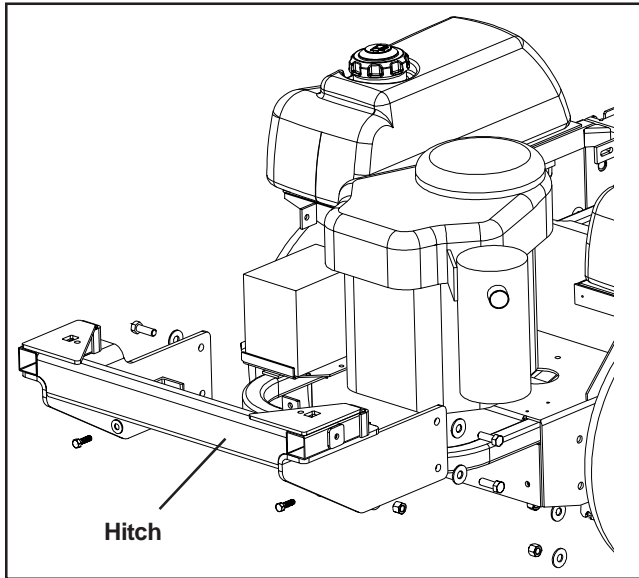

Replacement Parts

540200817 Accessories, Auxiliary Engine

PART NO.	DESCRIPTION	QTY.
540062092	Engine Mount	1
540097154	Hose, 7" x 54"	1
540097148	Hose, 7" x 48"	1
540092531	Front Weight	1
540200717	Small Parts Kit, <i>including:</i>	1
540097076	Hose Clamp	4
540099611	Bolt, Hex, 3/8"-16 x 2-1/2"	2
540000415	Washer, Flat, 3/8"	4
540099065	Nut, Hex, Nylon Lock, 3/8"-16	2
540002004	Nut, Hex, Nylon Lock, #10-24	2
540000403	Washer, Flat, #10	2
540001062	Screw, Slotted Rd Hd, #10-24 x 3/4"	2
540061651	Throttle Cable	1

Replacement Parts

540200671 Boot for Gen II
540200818 Boot for Gen I
540200941 Boot for Gen II - 72" Deck

ITEM	PART NO.	QTY	DESCRIPTION
1	539200833	1	Boot - Gen I
	539200664	1	Boot - Gen II & Gen II - 72" deck
2	539080652	1	Deck bracket
3	539093814	1	Boot rod, 14"
4	539099046	4	Washer, 5/16
5	539099077	2	Bolt, 5/16-18 x 1
6	539099079	2	Nut, 5/16-18, nylock
7	539099082	1	Cotter pin, #13

Replacement Parts

540200798 Custom Kit for Mini

HITCH

Parts List

540200809	Hitch	1
540099020	3/8" x 1-1/4" Hex Bolts	2
540000415	3/8" Flat Washers	4
540099065	3/8" Nylon Lock Nuts	2
540099031	1/2" x 1-1/4" Hex Bolts	4
540000427	1/2" Flat Washers	8
540093082	1/2" Nylon Lock Nuts	4