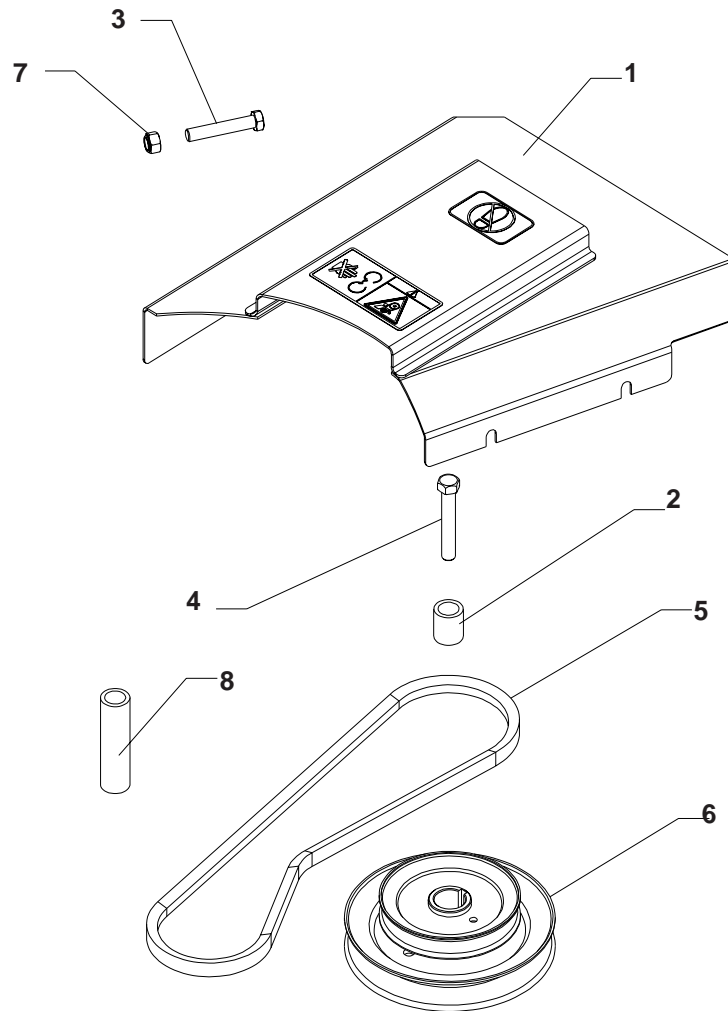

Replacement Parts

539106782 Spindle Drive Kit, 42"
539106783 Spindle Drive Kit, 48"
539106784 Spindle Drive Kit, 52"
539106785 Spindle Drive Kit, 61"

ITEM	PART NO.	QTY	DESCRIPTION
1	539106778	1	42 SHIELD W/DECALS
	539106779	1	48 SHIELD W/DECALS
	539106780	1	52 SHIELD W/DECALS
	539106781	1	61 SHIELD W/DECALS
2	539106739	1	SPACER
3	539990629	1	HCS 3/8 X 2.25 USED ON 48"/52"/61"
	539976941	1	HCS 3/8 X 1.25 (42" ONLY)
4	539991120	1	HCS 7/16 X 2.5
5	539106723	1	BELT-42
	539106724	1	BELT-48
	539106725	1	BELT-52
	539106726	1	BELT-61
6	539106744	1	STACKED SHEAVE 42-48
	539106745	1	STACKED SHEAVE 52
	539106746	1	STACKED SHEAVE 61
7	539976979	1	NUT 3/8 NYLOC
8	539106787	2	STOP - USED ON 42" & 48" ONLY