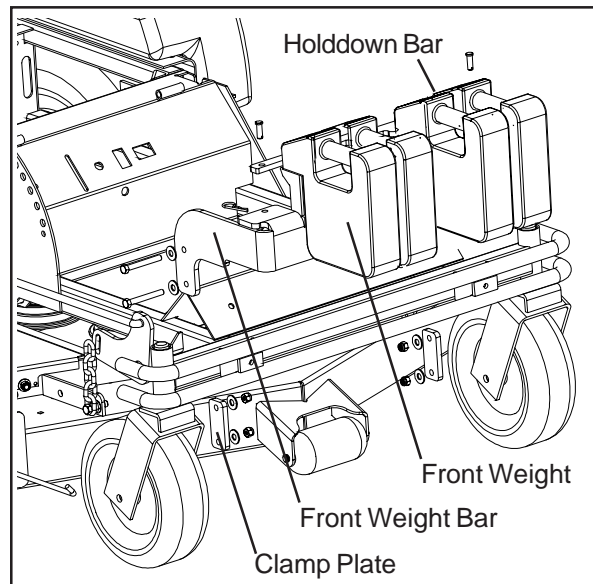

FRONT WEIGHT BAR

Parts List

540200810	Front Weight Bar	1
540092747	Clamp Plates	2
540092731	Holddown Bar	1
540099065	3/8" Nylon Lock Nuts	4
540001765	3/8" x 3" Hex Bolts	4
540000415	3/8" Flat Washer	8
540099616	#11 Cotter Pin	2
540099668	3/8" x 1" Clevis Pin	2