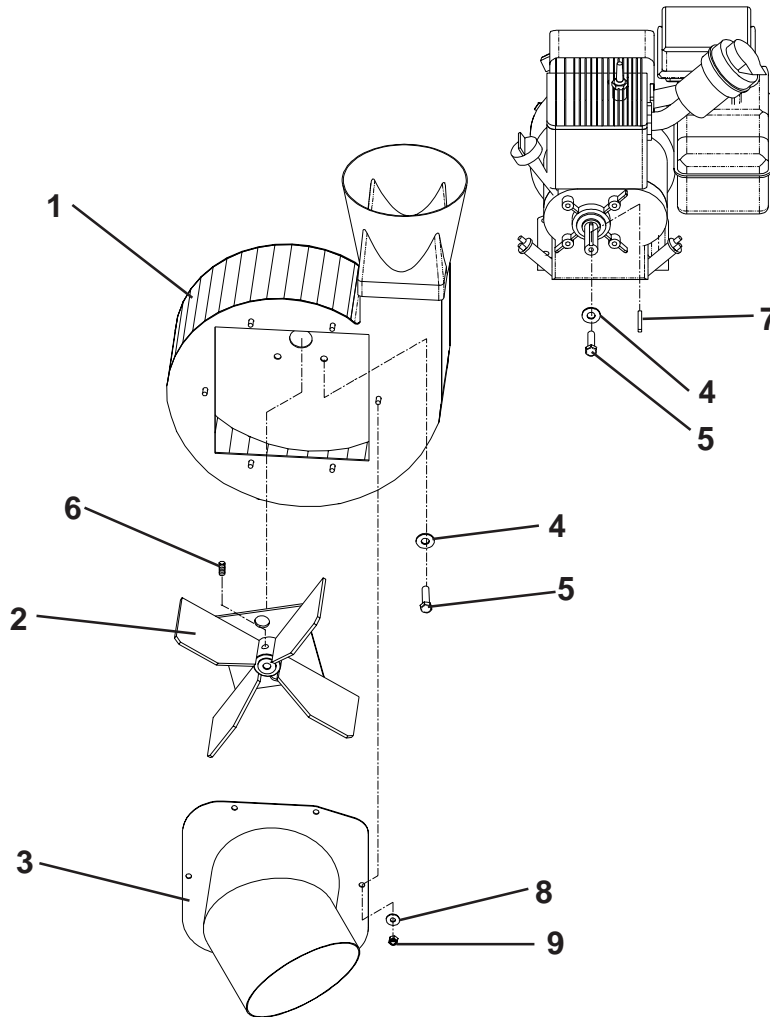

Replacement Parts

540030166 6 hp Kohler Vacuum Assembly
540030167 5.5 hp Briggs & Stratton Vacuum Assembly

ITEM	PART NO.	DESCRIPTION	QTY.
1	540094004	Blower Housing	1
2	540107832	Impeller	1
3	540092705	Inlet, Blower Housing	1
4	540099001	Washer, Spring, 5/16"	5
5	540099012	Bolt, Hex, 5/16"-24 x 3/4"	5
6	540099027	Screw, Set, 3/8"-24 x 3/8"	2
7	540099002	Key, Square, 3/16" x 3/16" x 1-3/4"1	
*	540094082	Decal, Hot Surfaces	1
*	540200027	Decal, Caution List	1
*	540097081	Screw, muffler deflector (Kohler only)	2
*	540097055	Deflector, exhaust (Kohler only)	1
*	540094251	Hardware Kit, <i>including:</i>	1
*	540099015	Bolt, Hex, 5/16"-18 x 1-1/2"	4
*	540099079	Nut, Hex, Nylon Lock, 5/16"-18	4
8	540099072	Nut, Hex, Nylon Lock, 1/4"-20	6
9	540099074	Washer, Flat, 1/4"	6

* Not Shown