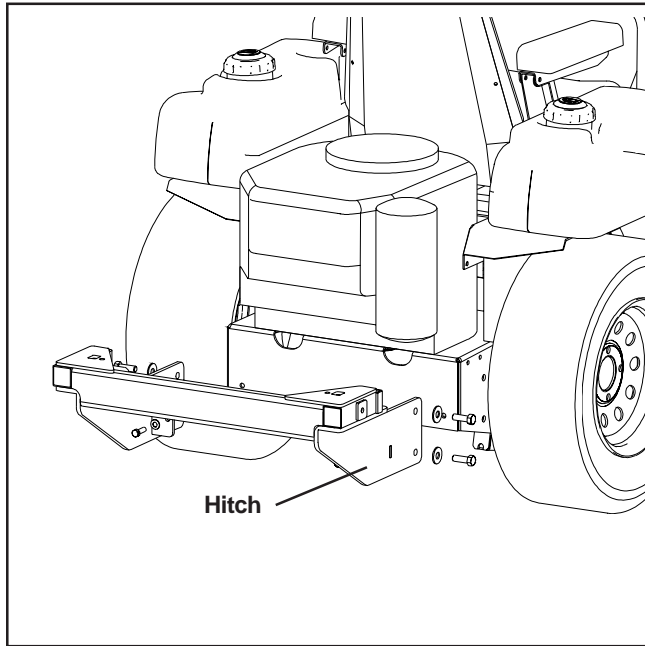

Replacement Parts

540200942 Custom Kit for iZ