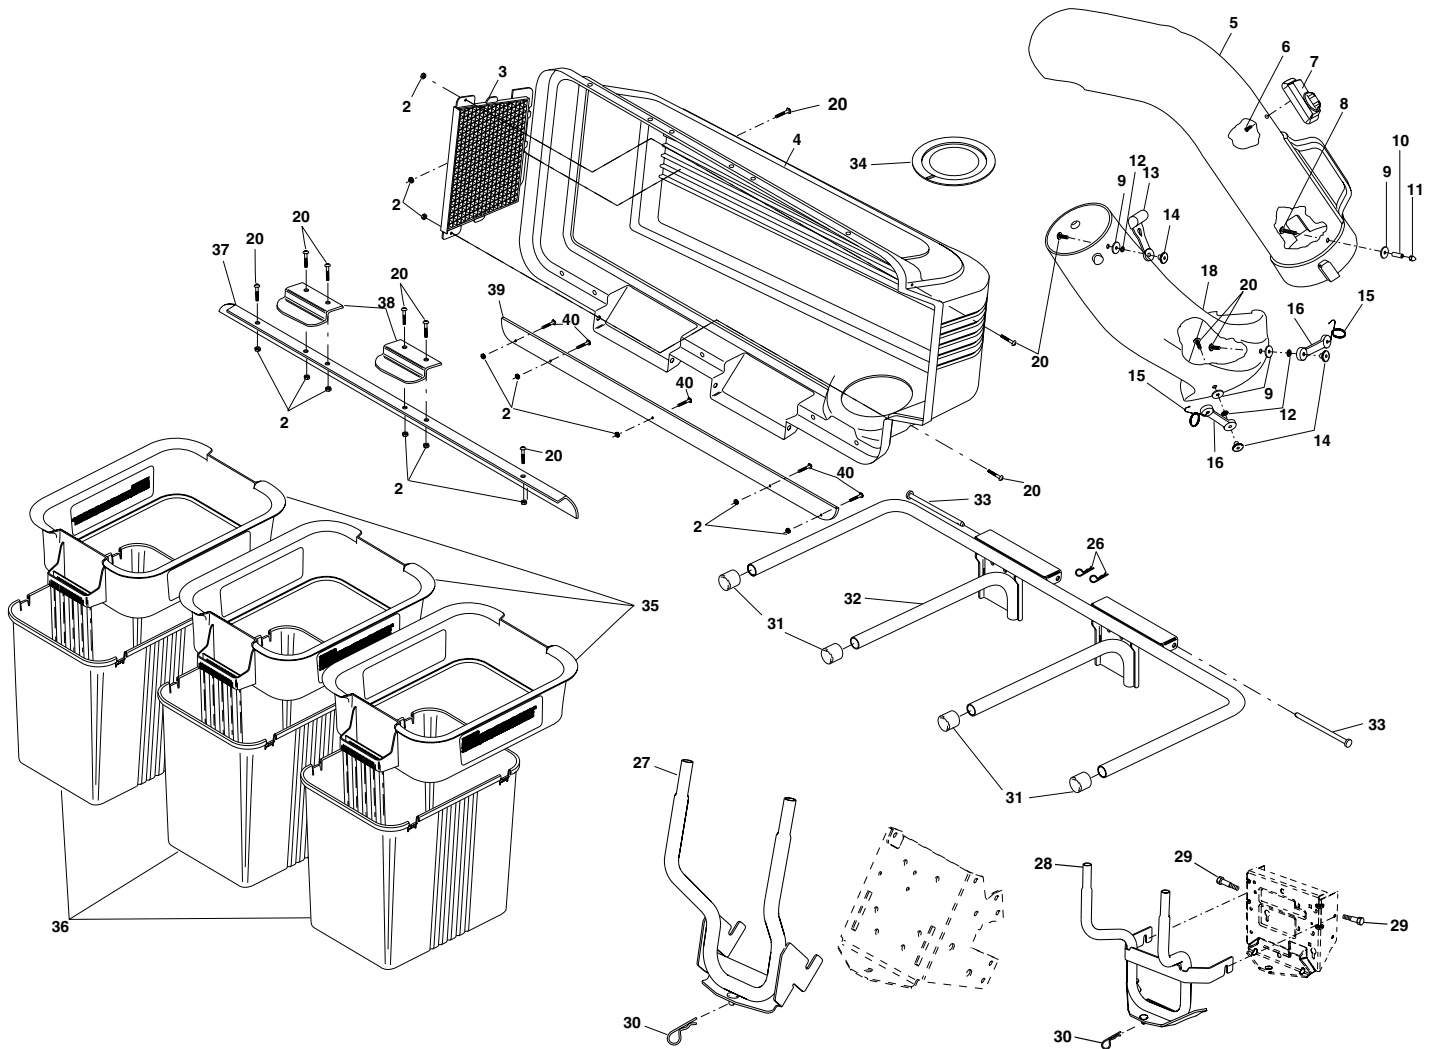

Illustrated
Parts List

2003-11

10302044

Grass Catcher

LTGTB48 A

954633736

Repair Parts Manual

REPAIR PARTS

GRASS CATCHER- - MODEL NUMBER LTGTB48A

KEY NO.	PART NO.	DESCRIPTION
2	532069180	Nut, Crownlock #10-24
3	532127533	Screen, Cover
4	532139850	Cover Assembly (Includes 3, 37, 38, 39)
5	532176741	Chute, Upper
6	818021008	Screw, Special #10-14x1/2
7	532140572	Dump Bag Indicator
8	532087175	Screw, #10-24 x 1-1/8
9	819061216	Washer 3/16x3/4x16 Ga.
10	532007206	Spacer, Split
11	532060867	Nut, Acorn #10-24
12	810071000	Washer, Lock
13	532109808	Latch, Chute
14	532125004	Nut, Weld
15	532130760	Latch, Hook
16	532130759	Rubber, Latch
18	532174345	Chute, Lower

KEY NO.	PART NO.	DESCRIPTION
20	871161010	Screw #10-24 x 5/8
26	532124670	Spring, Retainer
27	532176987	Support Assembly - GT
28	532179534	Support Assembly - LT
29	532176997	Shoulder Bolt, Self Tapping
30	532165898	Spring, Retainer
31	532174083	Plug, Tubing End
32	532176990	Bagger, Frame
33	532128600	Pin, Hinge
34	532127534	Gasket, Cover
35	532183286	Container, Top
36	532129586	Container, Bottom
37	532134637	Seal, Cover
38	532130895	Latch Handle, Cover
39	532186601	Strip, Reinforcement
40	871141008	Screw #10-24 x 1/2
--	532190227	Owner's Manual