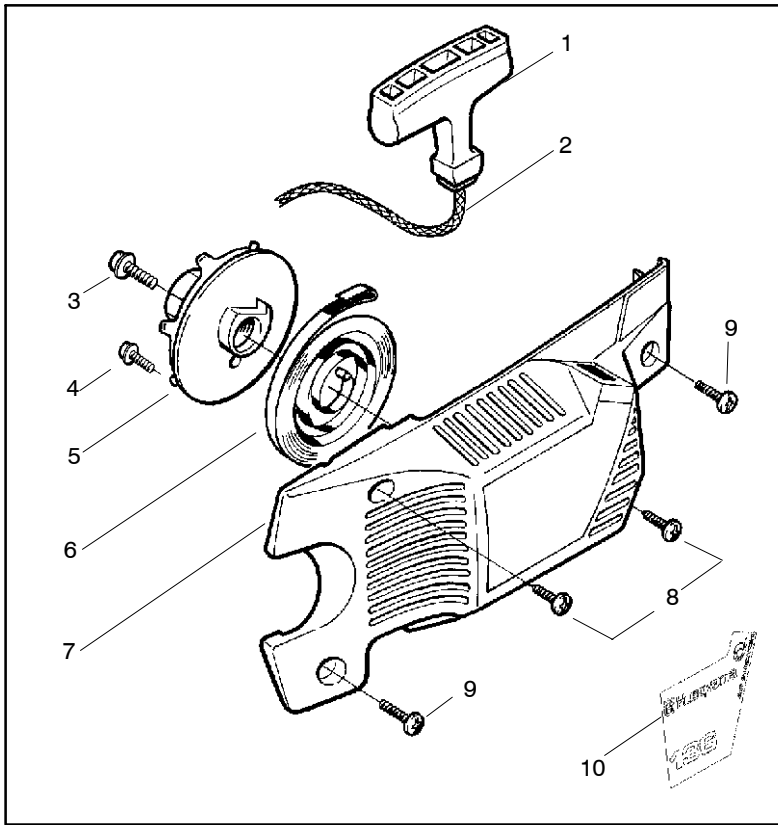

PARTS LIST NO. 106-232761		Husqvarna® PARTS LIST	MODEL(s) 136 & 141
DATE 6/11/03	REPLACES 106-232761-12/12/02	Note: Illustration may differ from actual model due to design changes	PAGE NO. 4

Ref.	Part No.	Description	Ref.	Part No.	Description	Ref.	Part No.	Description
1	530038491	Starter Handle	12	530015896	Screw	25	530014497	Assy. Fuel Pickup
2	530069232	Rope Kit	13	503717901	Ignition Switch	26	530069587	Kit - Throttle Trigger
3	530015920	Screw	14	530039147	Assy. Flywheel (incl.16)	27	530015805	Screw
4	530016080	Screw	15	530015127	Flywheel Washer	28	530014381	Assy. Spike
5	530069313	Starter-Pulley Kit	16	530016071	Nut	29	530015940	Screw
6	530015891	Recoil Spring	17	530023817	Spring -Starter Dog	30	530029870	Isolator
7	530047599	Fan Housing Assembly	18	530015895	Screw	31	530052446	Assy. - Tank/Handle
8	530015892	Screw	19	530039143	Module - Ignition	32	530015843	Screw
9	530015893	Screw	20	530029869	Wire - Throttle	33	530049876	Handle-Front
10	---	Decal -Model	21	530029863	Cap - Wire	34	530052439	Isolator - Limiter
	530053459	136	22	530029860	Pin	35	530029984	Isolator Bumper
	530053460	141	23	530029861	Spring	36	530026119	Valve - Check
11	530403257	Leadwire Harness Ass'y.	24	530069247	Kit - Fuel line	37	530038264	Plug - Vent
						38	530071266	Kit-Fuel Cap-Assy

✓ = NEW PART NUMBER FOR THIS IPL   * = REFER TO THE SERVICE REFERENCE INDICATED FOR MORE INFORMATION. (LOCATED AT END OF IPL)
● = THESE PARTS ARE ILLUSTRATED FOR CLARITY. ORDER COMPLETE ASSEMBLY.