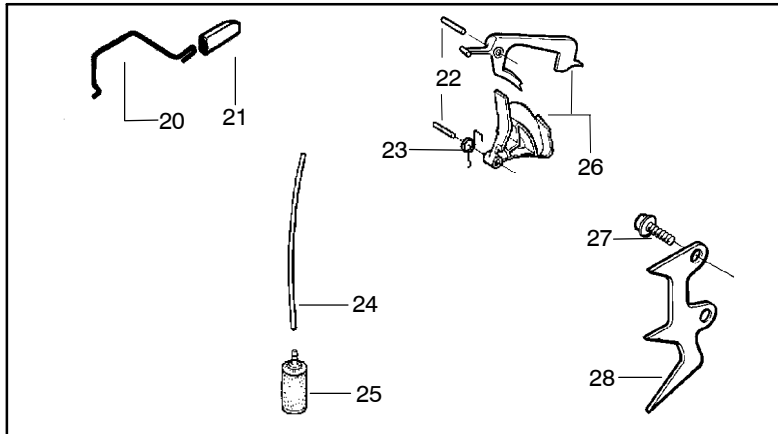

PARTS LIST NO. 106-232761		Husqvarna® PARTS LIST	MODEL(s) 136 & 141
DATE 6/11/03	REPLACES 106-232761-12/12/02	Note: Illustration may differ from actual model due to design changes	PAGE NO. 4

Ref.	Part No.	Description	Ref.	Part No.	Description	Ref.	Part No.	Description
1	530038491	Starter Handle	12	530015896	Screw	25	530014497	Assy. Fuel Pickup
2	530069232	Rope Kit	13	503717901	Ignition Switch	26	530069587	Kit - Throttle Trigger
3	530015920	Screw	14	530039147	Assy. Flywheel (incl.16)	27	530015805	Screw
4	530016080	Screw	15	530015127	Flywheel Washer	28	530014381	Assy. Spike
5	530069313	Starter-Pulley Kit	16	530016071	Nut	29	530015940	Screw
6	530015891	Recoil Spring	17	530023817	Spring -Starter Dog	30	530029870	Isolator
7	530047599	Fan Housing Assembly	18	530015895	Screw	31	530052446	Assy. - Tank/Handle
8	530015892	Screw	19	530039143	Module - Ignition	32	530015843	Screw
9	530015893	Screw	20	530029869	Wire - Throttle	33	530049876	Handle-Front
10	---	Decal -Model	21	530029863	Cap - Wire	34	530052439	Isolator - Limiter
	530053459	136	22	530029860	Pin	35	530029984	Isolator Bumper
	530053460	141	23	530029861	Spring	36	530026119	Valve - Check
11	530403257	Leadwire Harness Ass'y.	24	530069247	Kit - Fuel line	37	530038264	Plug - Vent
						38	530071266	Kit-Fuel Cap-Assy

✓ = NEW PART NUMBER FOR THIS IPL   * = REFER TO THE SERVICE REFERENCE INDICATED FOR MORE INFORMATION. (LOCATED AT END OF IPL)
● = THESE PARTS ARE ILLUSTRATED FOR CLARITY. ORDER COMPLETE ASSEMBLY.