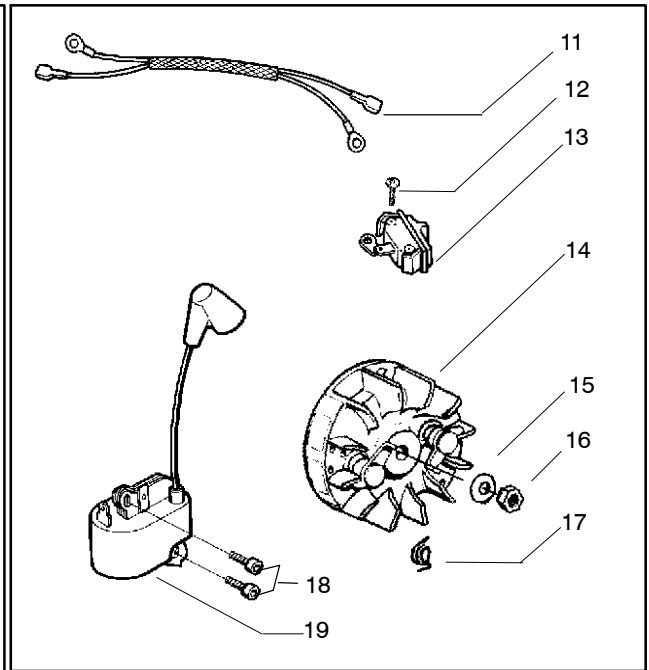

PARTS LIST NO. 106-232761		Husqvarna® PARTS LIST	MODEL(s) 136 & 141
DATE 6/11/03	REPLACES 106-232761-12/12/02	Note: Illustration may differ from actual model due to design changes	PAGE NO. 4

Ref.	Part No.	Description	Ref.	Part No.	Description	Ref.	Part No.	Description
1	530038491	Starter Handle	12	530015896	Screw	25	530014497	Assy. Fuel Pickup
2	530069232	Rope Kit	13	503717901	Ignition Switch	26	530069587	Kit - Throttle Trigger
3	530015920	Screw	14	530039147	Assy. Flywheel (incl.16)	27	530015805	Screw
4	530016080	Screw	15	530015127	Flywheel Washer	28	530014381	Assy. Spike
5	530069313	Starter-Pulley Kit	16	530016071	Nut	29	530015940	Screw
6	530015891	Recoil Spring	17	530023817	Spring -Starter Dog	30	530029870	Isolator
7	530047599	Fan Housing Assembly	18	530015895	Screw	31	530052446	Assy. - Tank/Handle
8	530015892	Screw	19	530039143	Module - Ignition	32	530015843	Screw
9	530015893	Screw	20	530029869	Wire - Throttle	33	530049876	Handle-Front
10	---	Decal -Model	21	530029863	Cap - Wire	34	530052439	Isolator - Limiter
	530053459	136	22	530029860	Pin	35	530029984	Isolator Bumper
	530053460	141	23	530029861	Spring	36	530026119	Valve - Check
11	530403257	Leadwire Harness Ass'y.	24	530069247	Kit - Fuel line	37	530038264	Plug - Vent
						38	530071266	Kit-Fuel Cap-Assy

✓ = NEW PART NUMBER FOR THIS IPL   * = REFER TO THE SERVICE REFERENCE INDICATED FOR MORE INFORMATION. (LOCATED AT END OF IPL)
● = THESE PARTS ARE ILLUSTRATED FOR CLARITY. ORDER COMPLETE ASSEMBLY.