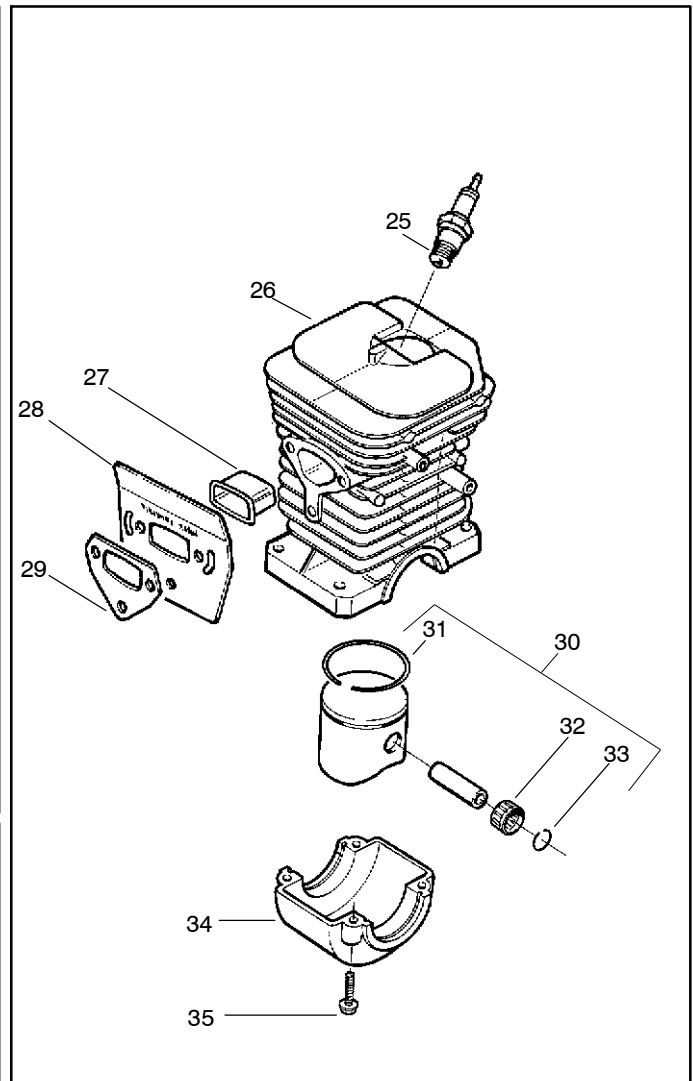

PARTS LIST NO. 106-232761		Husqvarna® PARTS LIST	MODEL(s) 136 & 141
DATE 6/11/03	REPLACES 106-232761-12/12/02	Note: Illustration may differ from actual model due to design changes	PAGE NO. 1

Ref.	Part No.	Description	Ref.	Part No.	Description
1	530071348	Actuating Lever	27	530037652	Heat Insulator
2	530029879	Pivot Pin	28	530037640	Muffler-Plate
3	530015915	Pin-Link	29	530019205	Muffler Gasket
4	530015911	Screw	30	-	Piston Kit (Includes pin and 31,32,33)
5	530054741	Front Link Ass'y.		530069944	(136)
6	530016237	Chain Brake Spring		530069454	(141)
7	530038593	Retainer	31	-	Piston Ring
8	530016384	Screw		530029805	(136)
9	530056531	Journal-Right		530029982	(141)
10	530029881	Journal-Left	32	530032117	Piston Pin Bearing
11	530015910	Handguard Spring	33	530015697	Piston Pin Retainer
12	530015913	Pin-Spring	34	*****	Cap-Crankcase
13	530052232	Brake Band	35	530015897	Screw
14	530054802	Chain Brake Assembly		Not Shown	
15	530029878	Position Spring		-	Operator Manual
16	530049483	Clutch Cover	✓	530163874	U.S./Canada/Mexico
17	530015917	Nut-Bar	✓	530163872	European I
18	530015826	Bar Adjusting Pin	✓	530163873	European II
19	530038593	Retainer	✓	530163871	Scan.
20	530016110	Screw-Bar Adjusting	✓	530163870	Japan
21	530053035	Chain Brake Spring Cover		530031135	Scrench
22	530015911	Screw		530031136	Worm Gear Puller
23	530016154	Screw		530031112	Clutch Ass'y. Tool
24	530047609	Cylinder Shield Ass'y.		530047941	Kickback Decal
25	952030150	Spark Plug (RCJ-7Y)		530037912	Scabbard
26	---	Kit-Cylinder (incl.#34)	✓	530038317	Cap-Limiter (low-blue)
	*****	(136)	✓	530038318	Cap-Limiter (high-red)
	*****	(141)			

✓ = NEW PART NUMBER FOR THIS IPL   * = REFER TO THE SERVICE REFERENCE INDICATED FOR MORE INFORMATION. (LOCATED AT END OF IPL)
● = THESE PARTS ARE ILLUSTRATED FOR CLARITY. ORDER COMPLETE ASSEMBLY.