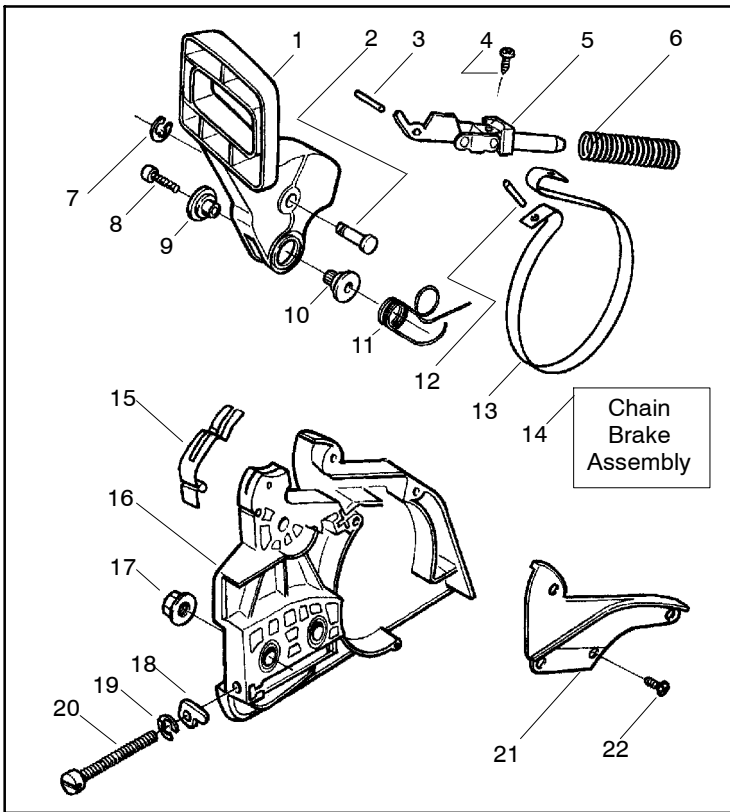

PARTS LIST NO. 106-232761		Husqvarna® PARTS LIST	MODEL(s) 136 & 141
DATE 6/11/03	REPLACES 106-232761-12/12/02	Note: Illustration may differ from actual model due to design changes	PAGE NO. 1

Ref.	Part No.	Description	Ref.	Part No.	Description
1	530071348	Actuating Lever	27	530037652	Heat Insulator
2	530029879	Pivot Pin	28	530037640	Muffler-Plate
3	530015915	Pin-Link	29	530019205	Muffler Gasket
4	530015911	Screw	30	-	Piston Kit (Includes pin and 31,32,33)
5	530054741	Front Link Ass'y.		530069944	(136)
6	530016237	Chain Brake Spring		530069454	(141)
7	530038593	Retainer	31	-	Piston Ring
8	530016384	Screw		530029805	(136)
9	530056531	Journal-Right		530029982	(141)
10	530029881	Journal-Left	32	530032117	Piston Pin Bearing
11	530015910	Handguard Spring	33	530015697	Piston Pin Retainer
12	530015913	Pin-Spring	34	*****	Cap-Crankcase
13	530052232	Brake Band	35	530015897	Screw
14	530054802	Chain Brake Assembly		Not Shown	
15	530029878	Position Spring		-	Operator Manual
16	530049483	Clutch Cover	✓	530163874	U.S./Canada/Mexico
17	530015917	Nut-Bar	✓	530163872	European I
18	530015826	Bar Adjusting Pin	✓	530163873	European II
19	530038593	Retainer	✓	530163871	Scan.
20	530016110	Screw-Bar Adjusting	✓	530163870	Japan
21	530053035	Chain Brake Spring Cover		530031135	Scrench
22	530015911	Screw		530031136	Worm Gear Puller
23	530016154	Screw		530031112	Clutch Ass'y. Tool
24	530047609	Cylinder Shield Ass'y.		530047941	Kickback Decal
25	952030150	Spark Plug (RCJ-7Y)		530037912	Scabbard
26	---	Kit-Cylinder (incl.#34)	✓	530038317	Cap-Limiter (low-blue)
	*****	(136)	✓	530038318	Cap-Limiter (high-red)
	*****	(141)			

✓ = NEW PART NUMBER FOR THIS IPL   * = REFER TO THE SERVICE REFERENCE INDICATED FOR MORE INFORMATION. (LOCATED AT END OF IPL)
● = THESE PARTS ARE ILLUSTRATED FOR CLARITY. ORDER COMPLETE ASSEMBLY.