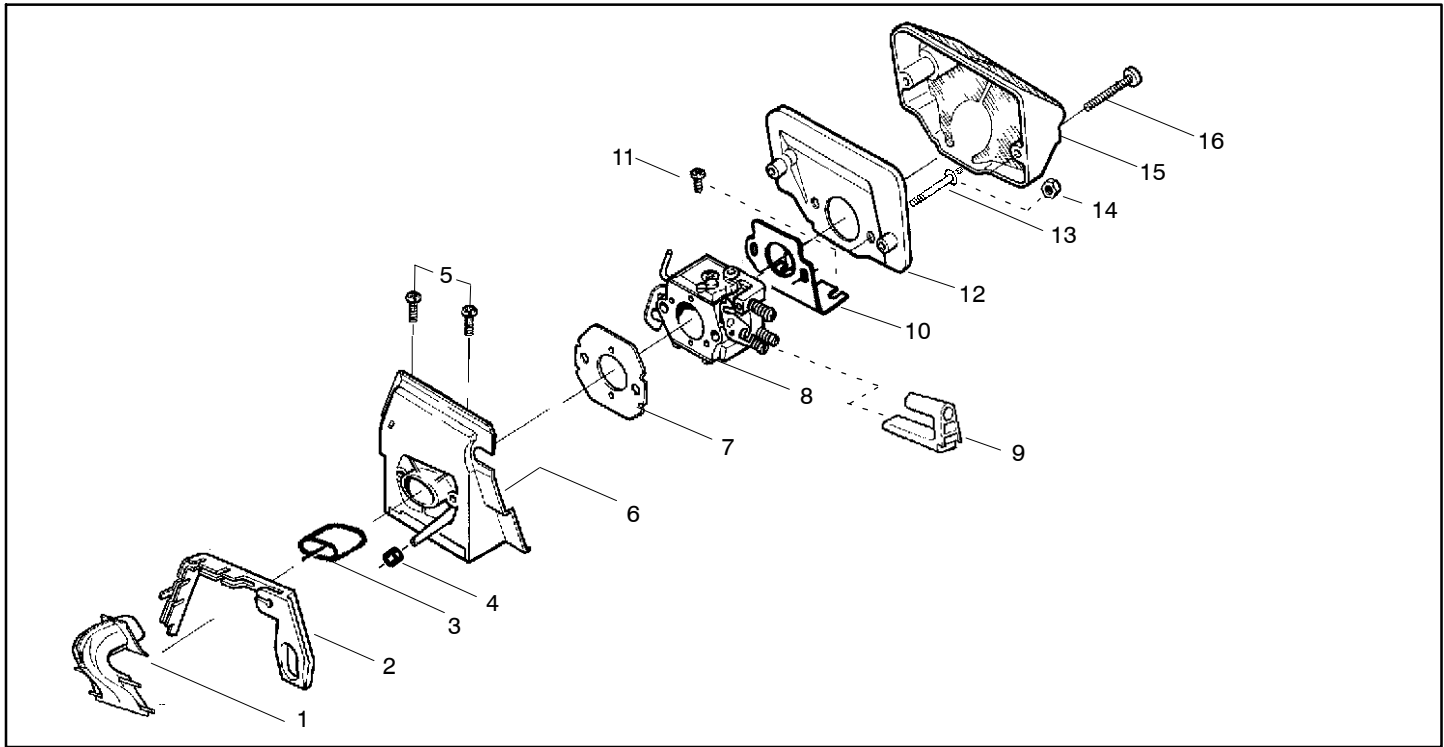

PARTS LIST NO. 106-232761		Husqvarna® PARTS LIST	MODEL(s) 136 & 141
DATE 6/11/03	REPLACES 106-232761-12/12/02	Note: Illustration may differ from actual model due to design changes	PAGE NO. 2

Ref.	Part No.	Description	Ref.	Part No.	Description
1	530029813	Turbo Air Cleaner Assembly	10	530047767	Plate - Support
2	530019203	Seal - Turbo Clean	11	530015896	Screw
3	530029814	Intake Sleeve	12	530036582	Air Filter - Bottom
4	530053435	Impulse Seal	13	530015968	Stud - Carb.
5	530015814	Screw	14	530016008	Nut
6	530037465	Adapter - Carb.	15	530029811	Air-Filter - Top
7	530019172	Carburetor Gasket	16	530015899	Screw
8	----	Carburetor	17	530016044	Screw
	*****	Zama - C1Q-w6	18	530069415	Muffler Kit (Includes 17,19,20,21 & 22)
	530035482	WT-542 (Walbro)	19	530037254	Muffler Cover
	530069629	WT-289 (Walbro)	20	530029810	Spark Arrester Screen
	530071510	WT-540 (Walbro)	21	530037246	Muffler Diffuser
✓	530071692	WT-660 US/Can/Mex	22	530037251	Muffler Body
✓	530071704	WT-660 Export Only	23	530015902	Muffler Bolt
9	✓ *****	Grommet-Final	24	✓ *****	Assy. -Bearing and Seal
			25	530029794	Crankshaft & Rod Assembly

✓ = NEW PART NUMBER FOR THIS IPL   ★ = REFER TO THE SERVICE REFERENCE INDICATED FOR MORE INFORMATION. (LOCATED AT END OF IPL)
● = THESE PARTS ARE ILLUSTRATED FOR CLARITY. ORDER COMPLETE ASSEMBLY.