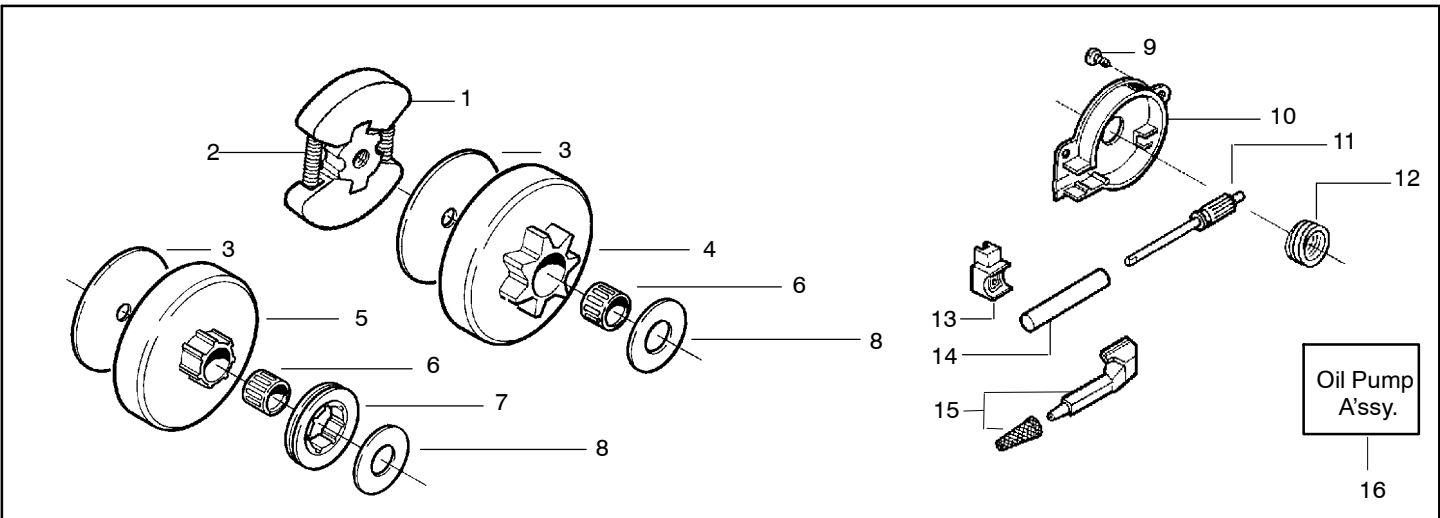

✓ = NEW PART NUMBER FOR THIS IPL      \* = REFER TO THE SERVICE REFERENCE INDICATED FOR MORE INFORMATION. (LOCATED AT END OF IPL)  
 ● = THESE PARTS ARE ILLUSTRATED FOR CLARITY. ORDER COMPLETE ASSEMBLY.

Ref.	Part No.	Description	Ref.	Part No.	Description
1	530014949	Clutch Assembly (incl. 2)	18	530052440	Tube-Oil Vent
2	530094188	Spring - Clutch	19	530015896	Screw (optional)
3	530015611	Clutch Washer	20	530047855	Bar Plate
4	530047061	Clutch Drum with Bearing Assy. (3/8x6 spur)	21	530015878	Screw
5	530069316	Drum, Adapt. & Bearing Kit (incl. 6 & 7)	22	530029850	Chain Catcher
6	530032119	Clutch Bearing	23	530015917	Nut
7	530028650	Rim-Floating (.325)	24	530019228	Gasket
8	530015907	Thrust Washer	25	530036043	Bar Stud Plate
9	530015896	Screw	26	530015877	Bar Bolt
10	530029835	Oil Pump Housing	27	530015893	Screw
11	530029838	Plunger & Gear Assembly	28	530052428	Cover
12	530029833	Oil Pump Worm	29	530029831	Choke Lever
13	530019174	Oil Seal	30	530029830	Grommet
14	530029834	Oil Pump Barrel	31	530015922	Type "U" Speed Nut
15	530014776	Oil Pick-Up and Screen Assembly	32	530029800	Baffle Plate
16	530014410	Oil Pump Assembly (Includes 10,11 & 14)	33	530016037	Screw
17	530069942	Kit - Chassis Ass'y.	34	501765602	Assy.- Oil Tank Cap

### TWO PIECE STYLE

Part No.	Description
---	Assy - Cylinder (incls. cap)
530069417	136
530069414	141
530019170	Seal
530016147	Bearing