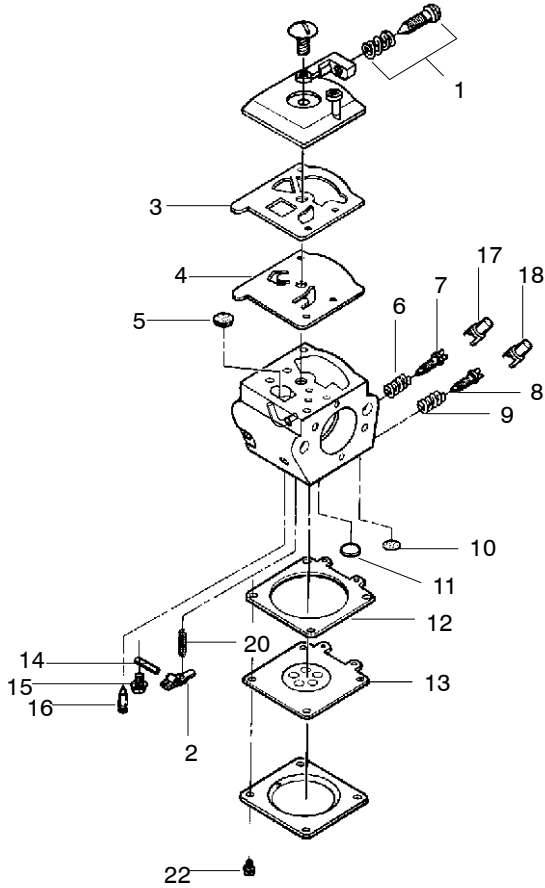

PARTS LIST NO. 106-232761		Husqvarna® PARTS LIST	MODEL(s) 136 & 141
DATE 6/11/03	REPLACES 106-232761-12/12/02	Note: Illustration may differ from actual model due to design changes	PAGE NO. 5

Kit - Carburetor Assembly No. 530071510 (WT-540)
Kit - Carburetor Assembly No. 530069629 (WT-289)
Kit - Carburetor Assembly No. 530035482 (WT-542)

Carburetor CIQ-W6 Zama -
See Service Reference

Ref.	Part No.	Description	Ref.	Part No.	Description
1.	530035296	Idle Adv. Screw Kit	19.	-	Carburetor Repair Kit (Incl. 3-5 & 10-18)
2.	530035031	Metering Lever		530069826	Walbro
3.	530035164	Fuel Pump Gasket		530035269	Zama
4.	530035166	Fuel Pump Diaphragm	20.	530035188	Metering Lever Spring
5.	507432582	Fuel Inlet Screen	21.	-	Gasket/Diaphragm Kit (Incl. 3, 4, 12 & 13)
6.	530035293	Needle Spring (Low Speed)		530069844	Walbro
7.	530035281	Low Speed Needle		530035270	Zama
8.	530037259	High Speed Needle	22.	530035021	Metering Cover Screw Ass'y
9.	530035295	Needle Spring (High Speed)			Not Shown
10.	530035162	Welch Plug (5/16)		530031157	Limiter Cap Removal Tool
11.	530035225	Cup Plug		530031161	Limiter Cap Insertion Tool
12.	530035165	Metering Diaphragm Gasket			
13.	530035014	Metering Diaphragm			
14.	530035028	Metering Lever Pin			
15.	530035016	Metering Lever Pin Screw			
16.	530035106	Inlet Needle Valve			
17.	530038479	Limiter Cap High			
18.	530038478	Limiter Cap Low			
					Zama Carburetor Service Reference
				★★★★★	If replacing the complete Zama Carburetor, it is not serviceable; you will need to order #530069629 Walbro Carburetor Ass'y.

Kit - Carburetor Assembly No. 530071692 - WT-660 (US/Can/Mex.)

Kit - Carburetor Assembly No. 530071704 - WT-660 (Export Only)

Note: No Repair kits are available for these carburetors, please order the complete assembly part number.

✓ = NEW PART NUMBER FOR THIS IPL   * = REFER TO THE SERVICE REFERENCE INDICATED FOR MORE INFORMATION. (LOCATED AT END OF IPL)
● = THESE PARTS ARE ILLUSTRATED FOR CLARITY. ORDER COMPLETE ASSEMBLY.