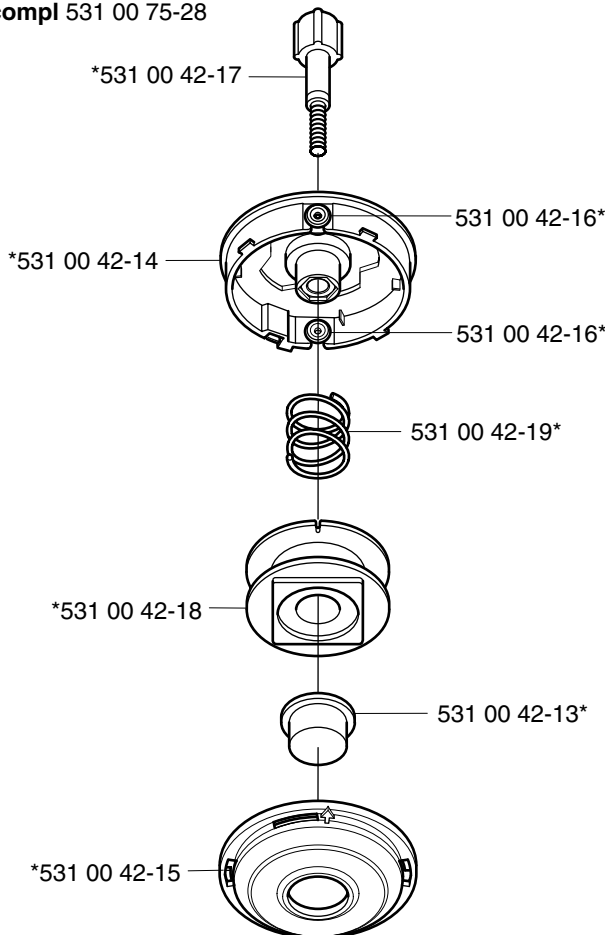

Repuestos

Reservdelar

106 23 28-73

Trimmy S M12x1.75

*compl 508 01 01-02

Trimmy SII M12x1.75

*compl 502 26 08-11 (1")

Trimmy H2 M10x1.25
Trimmy H2 M12x1.75

*compl 531 00 60-92

*compl 531 00 38-64

Trimmy Hit Pro M10x1.25

*compl 503 78 78-01

**Superauto II 20mm
Superauto II 1"**

*compl 531 00 38-09
*compl 531 00 60-93

**Tri Cut M10x1.25 (300mm)
Tri Cut M12x1.75 (300mm)**

compl 531 00 38-11
compl 531 00 38-24

Trimmy Hit Pro Junior 3/8"-24 (R)

*compl 531 00 75-28

Trimmy Hit M10x1.25

*compl 531 00 75-27

Supporting cup M12x1.75

*compl 502 15 70-02

Trimmy Hit VII 3/8"-24 (R)

***compl 503 91 60-01**
240
245
250
252

***compl 503 74 50-04**
225
232
235

Trimmy cord

Product
ø1,5 mm
 15 m blue
 10 m reel for 300 S
 10 m reel for Duo
 10 st for 6 RC
ø2,0 mm
 15 m green
 130 m green
ø2,4 mm
 15 m orange
 90 m orange
 240 m orange
ø2,7 mm
 15 m yellow
 70 m yellow
 240 m yellow
ø3,0 mm
 10 m red
 56 m red
 240 m red
ø3,3 mm
 46 m white
Pre cut for Trimmy Fix
 20 strings ø2,4 mm