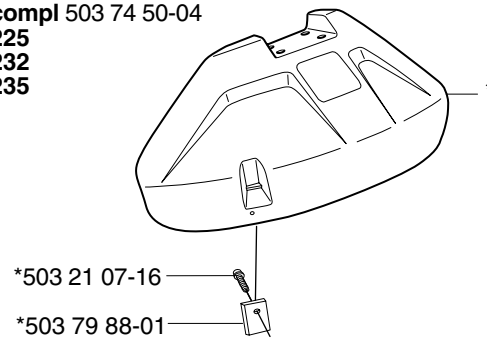

***compl 503 91 60-01**
240
245
250
252

***compl 503 74 50-04**
225
232
235

Trimmy cord

Product
ø1,5 mm
 15 m blue
 10 m reel for 300 S
 10 m reel for Duo
 10 st for 6 RC
ø2,0 mm
 15 m green
 130 m green
ø2,4 mm
 15 m orange
 90 m orange
 240 m orange
ø2,7 mm
 15 m yellow
 70 m yellow
 240 m yellow
ø3,0 mm
 10 m red
 56 m red
 240 m red
ø3,3 mm
 46 m white
Pre cut for Trimmy Fix
 20 strings ø2,4 mm