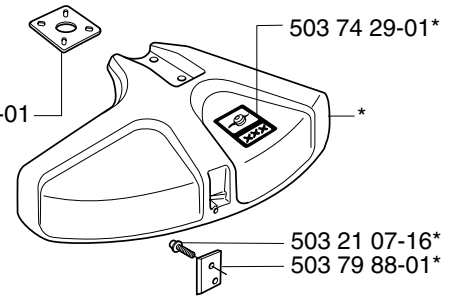

***compl 503 91 60-01**
240
245
250
252

***compl 503 74 50-04**
225
232
235

Trimmy cord

Product
ø1,5 mm
 15 m blue
 10 m reel for 300 S
 10 m reel for Duo
 10 st for 6 RC
ø2,0 mm
 15 m green
 130 m green
ø2,4 mm
 15 m orange
 90 m orange
 240 m orange
ø2,7 mm
 15 m yellow
 70 m yellow
 240 m yellow
ø3,0 mm
 10 m red
 56 m red
 240 m red
ø3,3 mm
 46 m white
Pre cut for Trimmy Fix
 20 strings ø2,4 mm