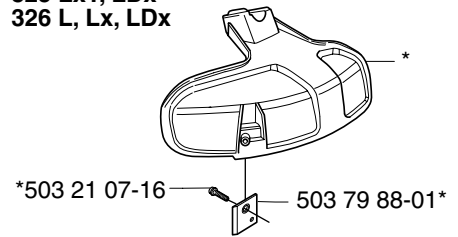

*compl 503 97 71-01
323 L, LD
325 L, Lx
325 LxT, LDx
326 L, Lx, LDx