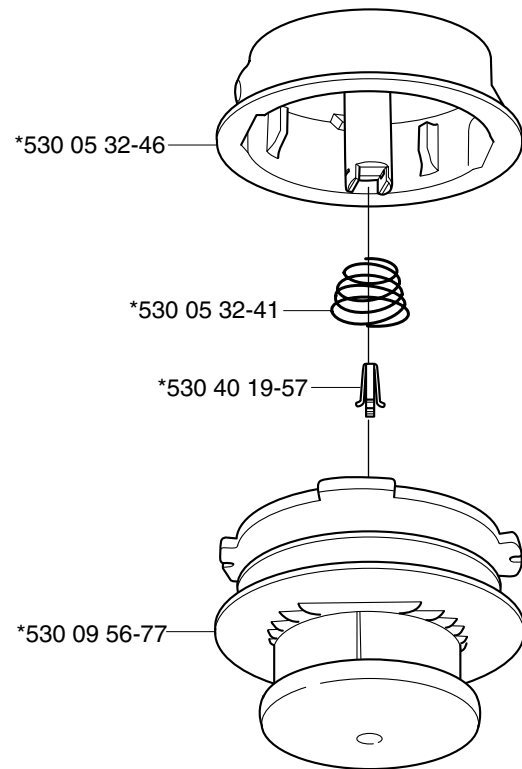

Trimmy Hit VII 3/8"-24 (R)

*compl 531 00 75-84