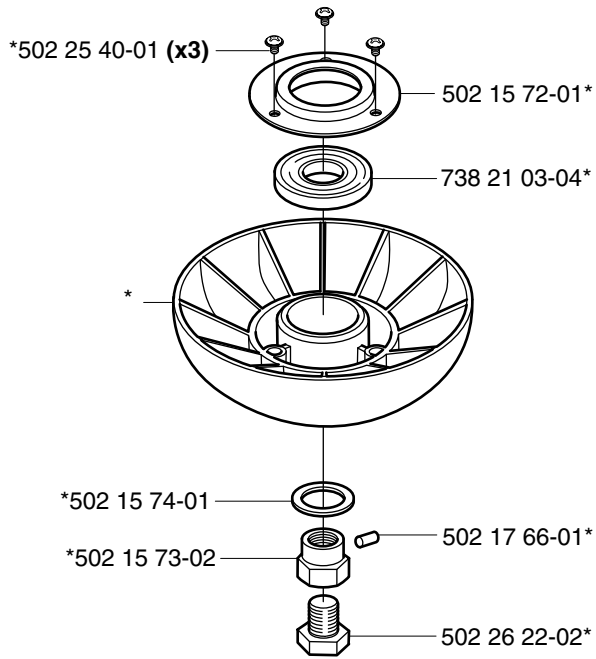

Repuestos

Reservdelar

106 23 28-73

Trimmy S M12x1.75

*compl 508 01 01-02

Trimmy SII M12x1.75

*compl 502 26 08-11 (1")

Trimmy H2 M10x1.25
Trimmy H2 M12x1.75

compl 531 00 38-11
compl 531 00 38-24

Trimmy Hit Pro Junior 3/8"-24 (R)

*compl 531 00 75-28

Trimmy Hit M10x1.25

*compl 531 00 75-27

Supporting cup M12x1.75

*compl 502 15 70-02

Trimmy Hit VII 3/8"-24 (R)

***compl 503 91 60-01**
240
245
250
252

***compl 503 74 50-04**
225
232
235

Trimmy cord

Product
ø1,5 mm
 15 m blue
 10 m reel for 300 S
 10 m reel for Duo
 10 st for 6 RC
ø2,0 mm
 15 m green
 130 m green
ø2,4 mm
 15 m orange
 90 m orange
 240 m orange
ø2,7 mm
 15 m yellow
 70 m yellow
 240 m yellow
ø3,0 mm
 10 m red
 56 m red
 240 m red
ø3,3 mm
 46 m white
Pre cut for Trimmy Fix
 20 strings ø2,4 mm

Product
Whisper
ø1,5 mm
 15 m blue
ø2,0 mm
 15 m green
 130 m green
ø2,4 mm
 15 m orange
 90 m orange
 240 m orange
ø2,7 mm
 70 m yellow
 240 m yellow
ø3,0 mm
 10 m red
 56 m red
 240 m red
ø3,3 mm
 46 m white