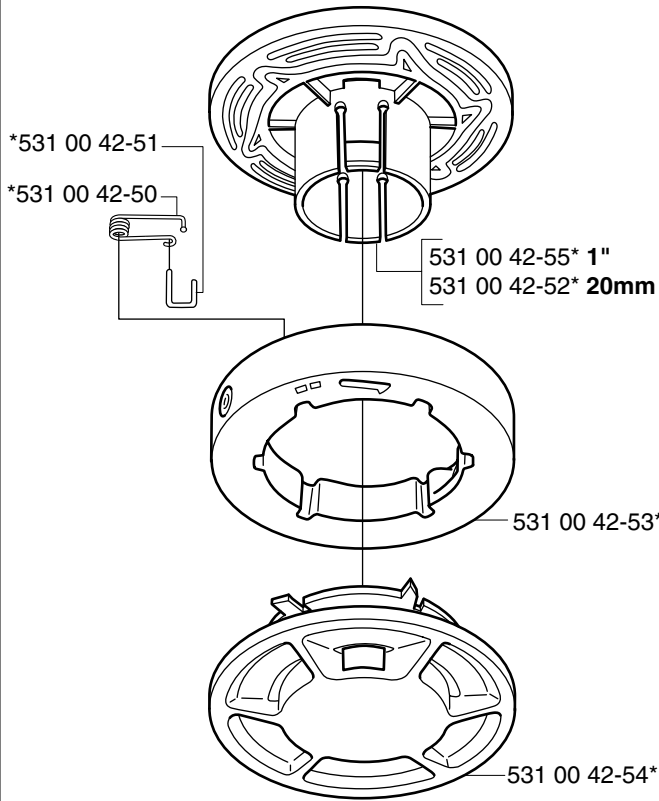

Repuestos

Reservdelar

106 23 28-73

Trimmy S M12x1.75

*compl 508 01 01-02

Trimmy SII M12x1.75

*compl 502 26 08-11 (1")

Trimmy H2 M10x1.25
Trimmy H2 M12x1.75

*compl 531 00 60-92

*compl 531 00 38-64

Trimmy Hit Pro M10x1.25

*compl 503 78 78-01

**Superauto II 20mm
Superauto II 1"**

*compl 531 00 38-09
*compl 531 00 60-93

**Tri Cut M10x1.25 (300mm)
Tri Cut M12x1.75 (300mm)**

compl 531 00 38-11
compl 531 00 38-24

Trimmy Hit Pro Junior 3/8"-24 (R)

*compl 531 00 75-28

Trimmy Hit M10x1.25

*compl 531 00 75-27

Supporting cup M12x1.75

*compl 502 15 70-02

Trimmy Hit VII 3/8"-24 (R)

***compl 503 91 60-01**
240
245
250
252

***compl 503 74 50-04**
225
232
235

Trimmy cord

Product
ø1,5 mm
 15 m blue
 10 m reel for 300 S
 10 m reel for Duo
 10 st for 6 RC
ø2,0 mm
 15 m green
 130 m green
ø2,4 mm
 15 m orange
 90 m orange
 240 m orange
ø2,7 mm
 15 m yellow
 70 m yellow
 240 m yellow
ø3,0 mm
 10 m red
 56 m red
 240 m red
ø3,3 mm
 46 m white
Pre cut for Trimmy Fix
 20 strings ø2,4 mm