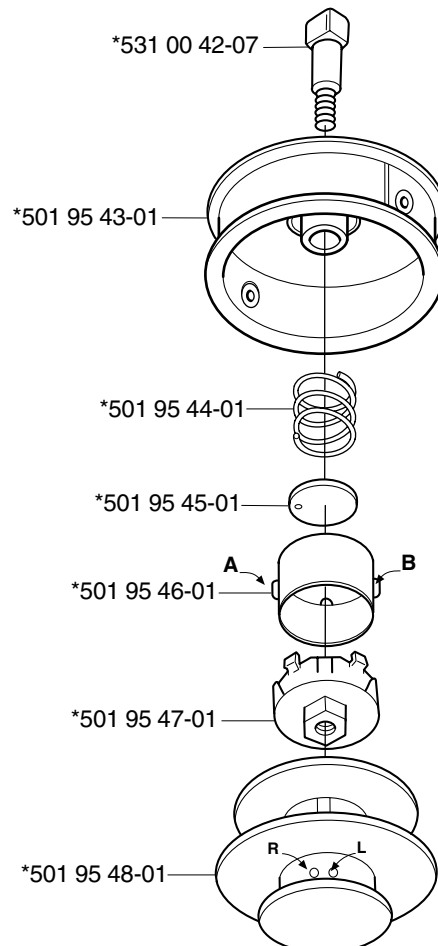

Repuestos

Reservdelar

106 23 28-73

Trimmy S M12x1.75

*compl 508 01 01-02

Trimmy SII M12x1.75

*compl 502 26 08-11 (1")

Trimmy H2 M10x1.25
Trimmy H2 M12x1.75

*compl 531 00 60-92

*compl 531 00 38-64

Trimmy Hit Pro M10x1.25

*compl 503 78 78-01

**Superauto II 20mm
Superauto II 1"**

*compl 531 00 38-09
*compl 531 00 60-93

**Tri Cut M10x1.25 (300mm)
Tri Cut M12x1.75 (300mm)**

compl 531 00 38-11
compl 531 00 38-24

Trimmy Hit Pro Junior 3/8"-24 (R)

*compl 531 00 75-28

Trimmy Hit M10x1.25

*compl 531 00 75-27

Supporting cup M12x1.75

*compl 502 15 70-02

Trimmy Hit VII 3/8"-24 (R)

***compl 503 91 60-01**
240
245
250
252

***compl 503 74 50-04**
225
232
235

Trimmy cord

Product
ø1,5 mm
 15 m blue
 10 m reel for 300 S
 10 m reel for Duo
 10 st for 6 RC
ø2,0 mm
 15 m green
 130 m green
ø2,4 mm
 15 m orange
 90 m orange
 240 m orange
ø2,7 mm
 15 m yellow
 70 m yellow
 240 m yellow
ø3,0 mm
 10 m red
 56 m red
 240 m red
ø3,3 mm
 46 m white
Pre cut for Trimmy Fix
 20 strings ø2,4 mm