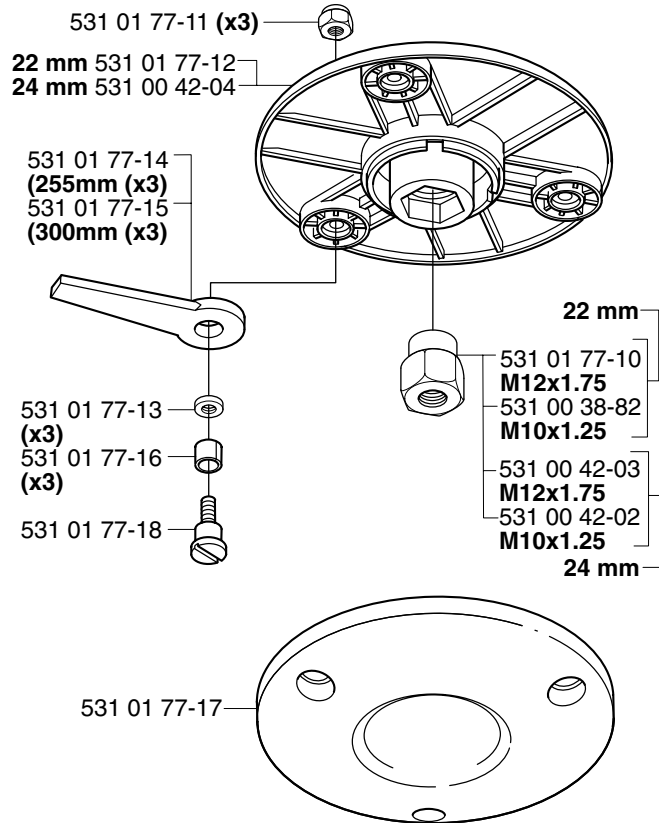

Repuestos

Reservdelar

106 23 28-73

Trimmy S M12x1.75

*compl 508 01 01-02

Trimmy SII M12x1.75

*compl 502 26 08-11 (1")

Trimmy H2 M10x1.25
Trimmy H2 M12x1.75

*compl 531 00 60-92

*compl 531 00 38-64

Trimmy Hit Pro M10x1.25

*compl 503 78 78-01

**Superauto II 20mm
Superauto II 1"**

*compl 531 00 38-09
*compl 531 00 60-93

**Tri Cut M10x1.25 (300mm)
Tri Cut M12x1.75 (300mm)**

compl 531 00 38-11
compl 531 00 38-24

Trimmy Hit Pro Junior 3/8"-24 (R)

*compl 531 00 75-28

Trimmy Hit M10x1.25

*compl 531 00 75-27

Supporting cup M12x1.75

*compl 502 15 70-02

Trimmy Hit VII 3/8"-24 (R)

***compl 503 91 60-01**
240
245
250
252

***compl 503 74 50-04**
225
232
235

Trimmy cord

Product
ø1,5 mm
 15 m blue
 10 m reel for 300 S
 10 m reel for Duo
 10 st for 6 RC
ø2,0 mm
 15 m green
 130 m green
ø2,4 mm
 15 m orange
 90 m orange
 240 m orange
ø2,7 mm
 15 m yellow
 70 m yellow
 240 m yellow
ø3,0 mm
 10 m red
 56 m red
 240 m red
ø3,3 mm
 46 m white
Pre cut for Trimmy Fix
 20 strings ø2,4 mm