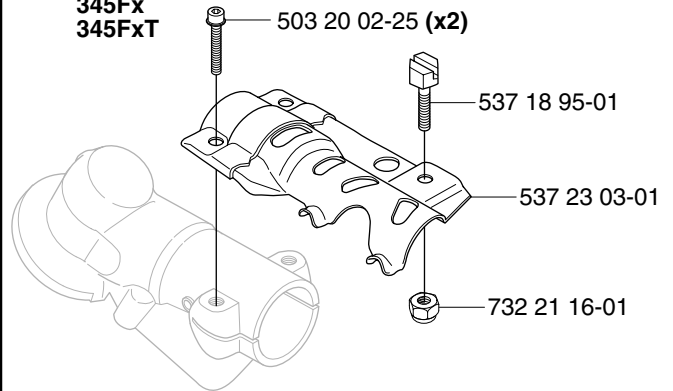

343F
345Fx
345FxT