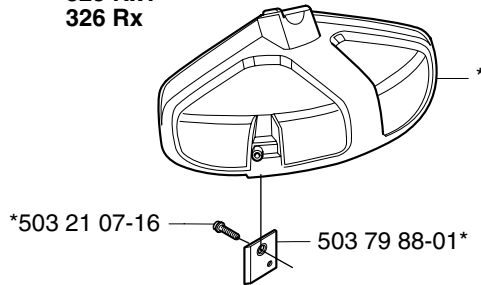

***compl 503 91 60-01**
240
245
250
252

***compl 503 74 50-04**
225
232
235

Trimmy cord

Product
ø1,5 mm
 15 m blue
 10 m reel for 300 S
 10 m reel for Duo
 10 st for 6 RC
ø2,0 mm
 15 m green
 130 m green
ø2,4 mm
 15 m orange
 90 m orange
 240 m orange
ø2,7 mm
 15 m yellow
 70 m yellow
 240 m yellow
ø3,0 mm
 10 m red
 56 m red
 240 m red
ø3,3 mm
 46 m white
Pre cut for Trimmy Fix
 20 strings ø2,4 mm