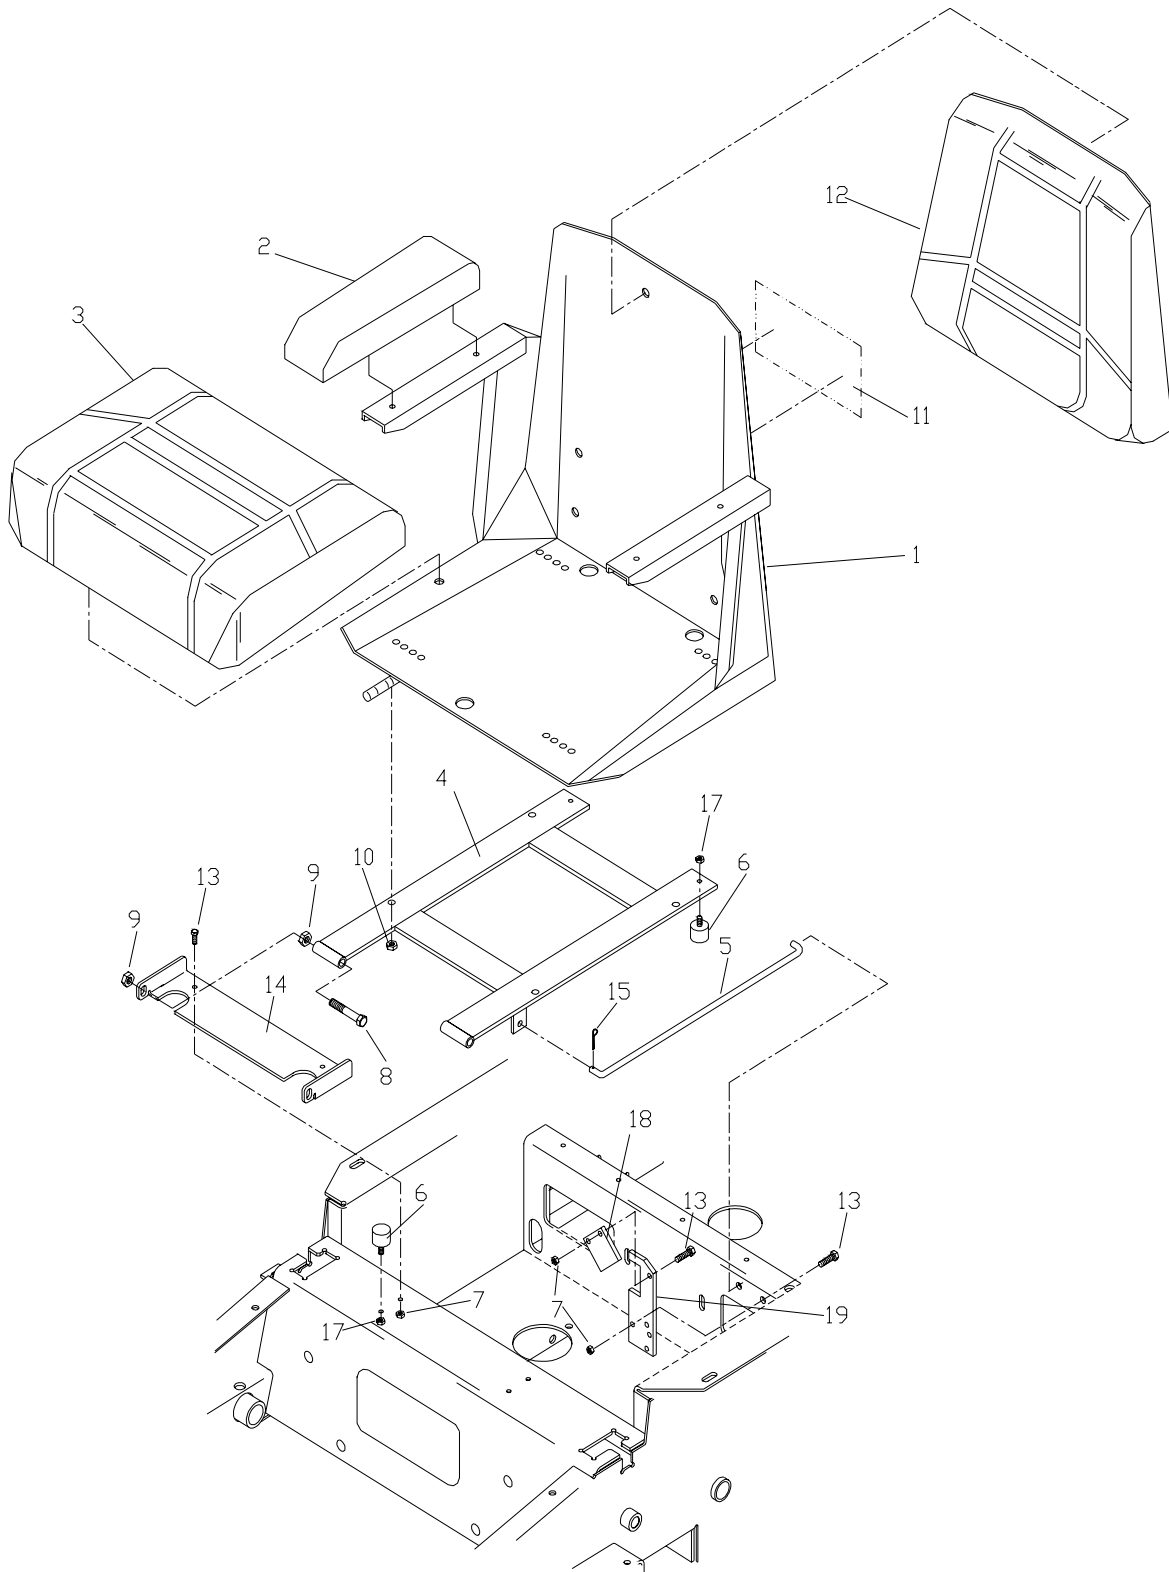

SEAT ASSEMBLY

SEAT ASSEMBLY

ITEM	PART NO.	QTY.	DESCRIPTION
1	539104584	1	SEAT, COMPLETE
2	539102844	2	ARM REST CUSHION
3	539102539	1	SEAT CUSHION W/SWITCH
4	539105283	1	SEAT MOUNT
5	539104525	1	SEAT ROD
6	539105039	4	STUD / PLATE MOUNT
7	539990372	5	1/4C LOCKNUT
8	539101341	2	HCS 3/8C X 3
9	539990546	4	NUT 3/8C CTR. LOCK
10	539990184	4	NUT 5/16C CTR. LOCK
11	539104789	1	DECAL, CROWN
12	539104565	1	SEAT BACK CUSHION
13	539990580	5	HCS 1/4C X 3/4
14	539105224	1	SEAT BKT. W/DECAL
15	539990365	1	COTTER PIN
16	539105294	1	SEAT RAILS (NOT SHOWN)
17	539976978	4	NUT 1/4C NYLOC
18	539102917	1	SEAT LATCH
19	539105282	1	SEAT LATCH MOUNT