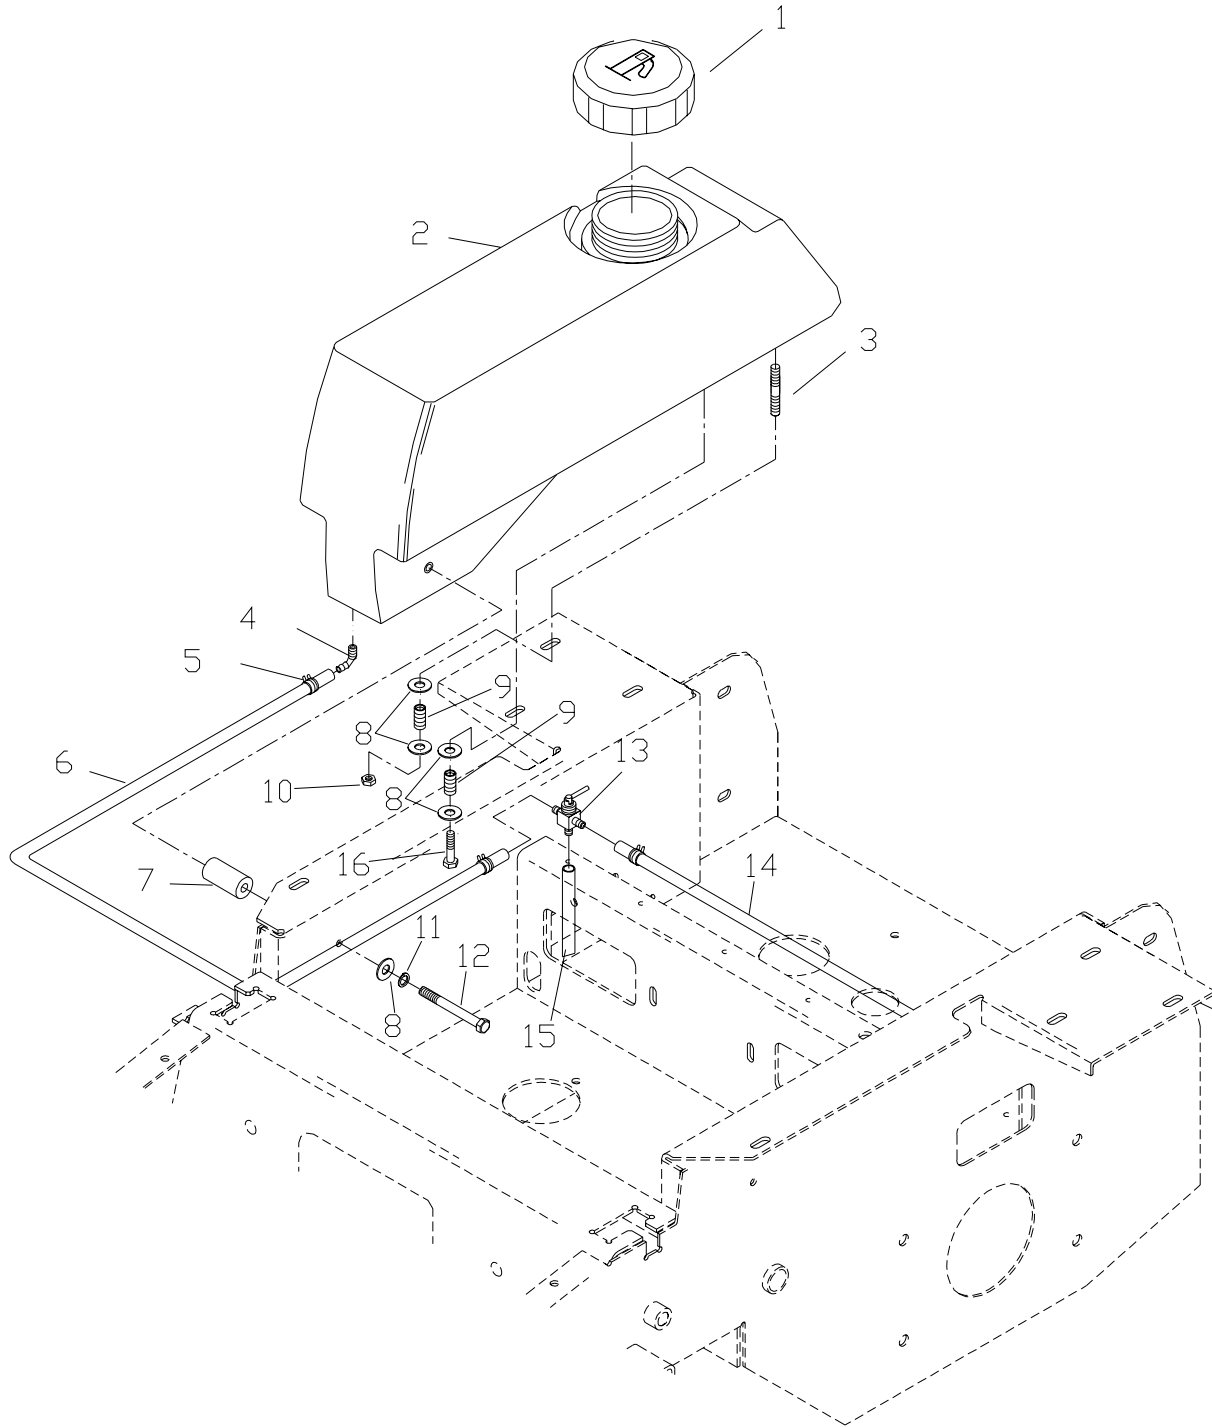

FUEL ASSEMBLY

FUEL ASSEMBLY

ITEM	PART NO.	QTY.	DESCRIPTION
1	539104962	2	FUEL CAP
2	539104410	1	RT. FUEL TANK
	539104409	1	LT. FUEL TANK
3	539102502	6	STUD
4	539102650	2	90 DEG. HOSE BARB
5	539912222	6	HOSE CLAMP
6	539105281	1	FUEL LINE 30" (2 ON KAW.)
7	539104897	2	TANK SPACER
8	539990692	18	5/16 FLAT WASHER
9	539102845	8	SPRING
10	539990184	8	5/16C LOCKNUT
11	539990187	2	5/16 LOCK WASHER
12	539102335	2	HCS 5/16C X 4
13	539102679	1	FUEL VALVE
14	539105280	1	FUEL LINE 41"
15	539104980	1	FUEL LINE 16" (KOHLER)
16	539990209	2	HCS 5/16C X 1