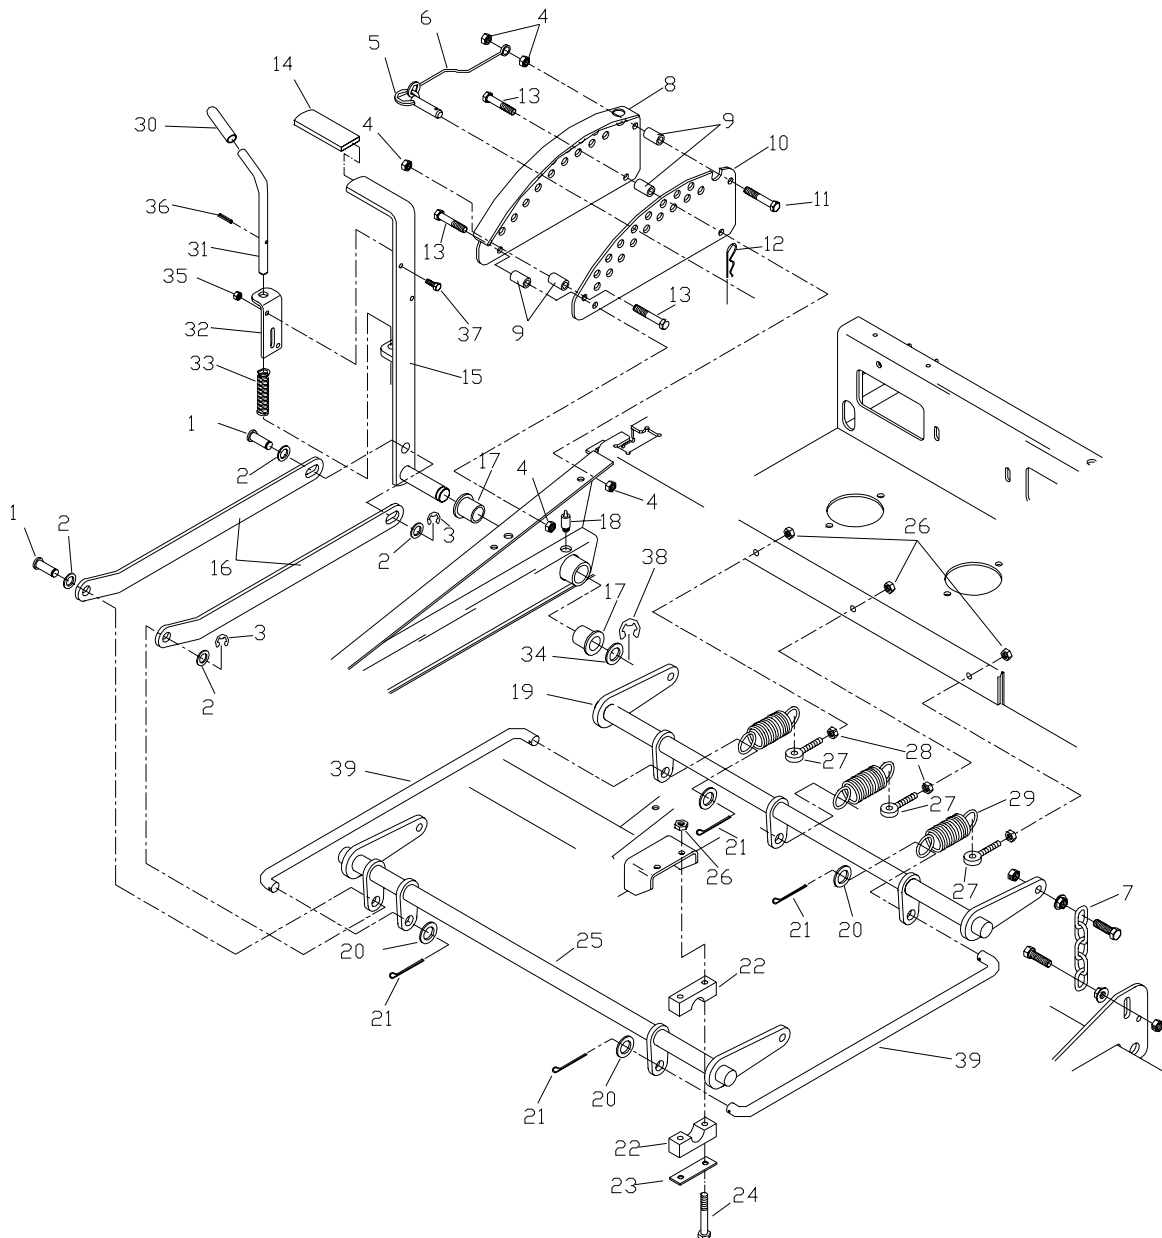

DECK LIFT ASSEMBLY

DECK LIFT ASSEMBLY

ITEM	PART NO.	QTY.	DESCRIPTION
1	539105060	2	CLEVIS PIN
2	539991043	4	MACH. BUSHING
3	539105069	2	5/8 E - RING
4	539990546	5	NUT 3/8C CTR. LOCK
5	539102526	1	HITCH PIN
6	539105059	1	LANYARD
7	539102641	4	LIFT CHAIN
8	539104321	1	ADJ. PLATE WLDMT.
9	539104530	4	DECK LIFT SPACER
10	539104323	1	ADJ. PLATE PAINTED
11	539990637	1	HCS 3/8C X 2.5
12	539976989	1	# 4 HAIR PIN
13	539990629	3	HCS 3/8C X 2.25
14	539102515	1	GRIP
15	539104320	1	LEVER WLDMT.
16	539105050	2	LIFT LINKAGE
17	539101232	2	FLANGE BUSHING
18	539104761	1	ZERK - LONG
19	539104389	1	LIFT SHAFT
20	539976982	4	5/8 SAE WASHER
21	539990654	4	COTTER PIN
22	539104808	8	PILLOW BLOCK
23	539104807	4	SUPPORT PLATE
24	539991046	8	HCS 5/16C X 2.5
25	539104424	1	LIFT SHAFT, FRONT
26	539990184	11	NUT 5/16C CTR. LOCK
27	539101982	3	EYE BOLT
28	539990585	3	5/16C WHIZ NUT
29	539104760	3	DECK LIFT SPRING
30	539101050	1	GRIP
31	539104523	1	PIN
32	539103534	1	PIN MT.,UPPER
33	539101058	1	SPRING
34	539923787	1	MACH. BUSHING
35	539990761	2	NUT 1/4C CTR. LOCK
36	539101082	1	3/16 X 1 ROLL PIN
37	539990580	2	HCS 1/4C X 3/4
38	539101802	1	7/8 E - RING
39	539104310	2	CONN. LINK