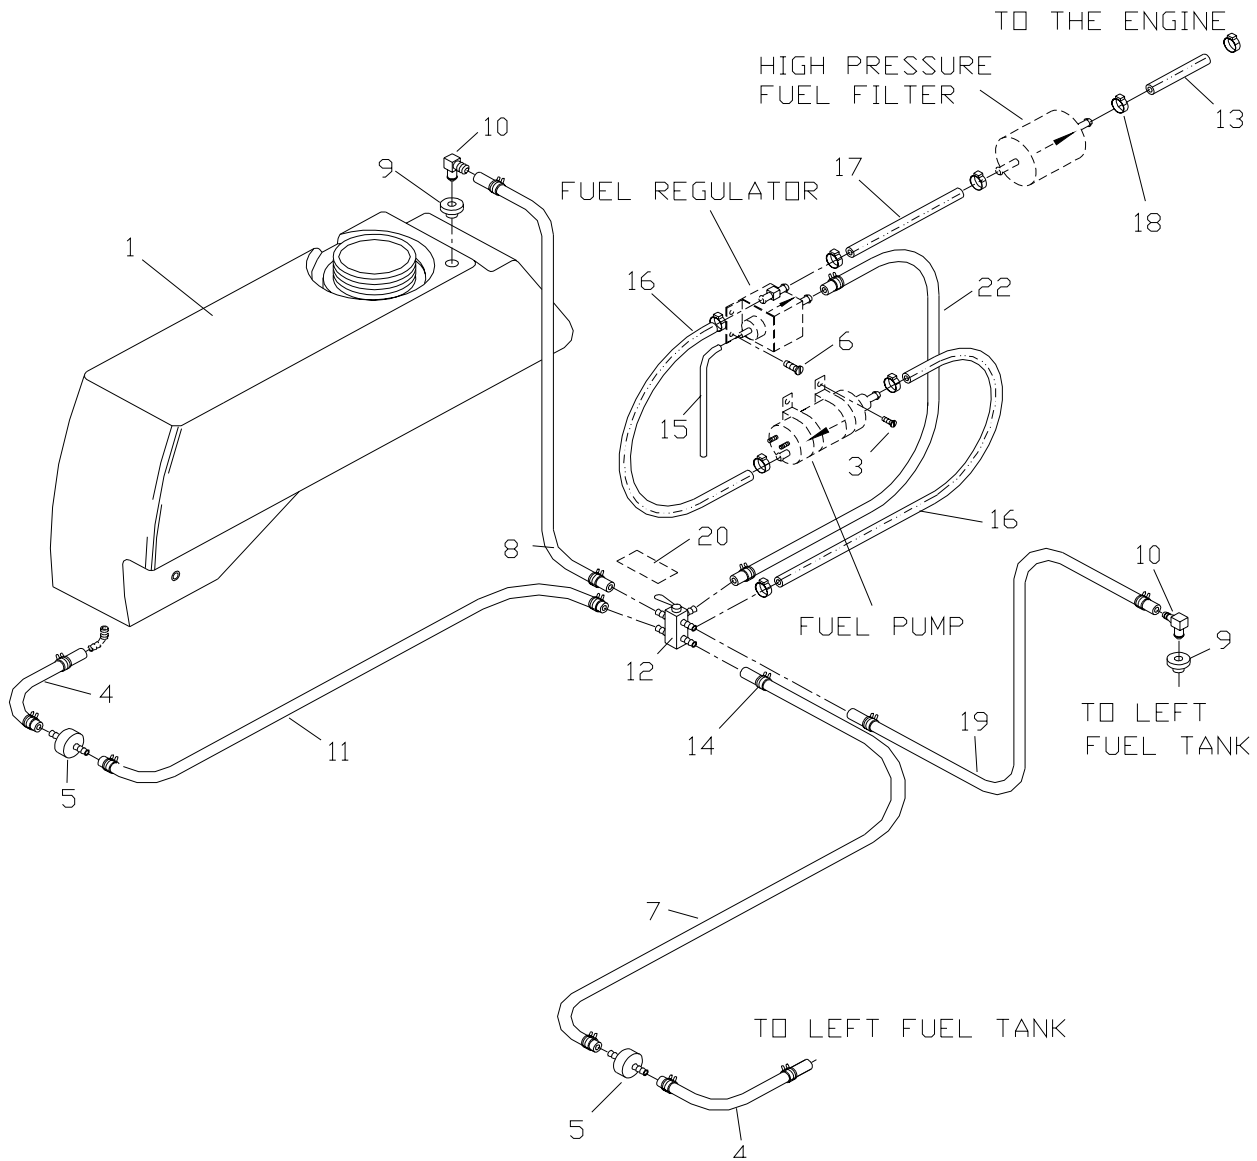

EFI FUEL ASSEMBLY

EFI FUEL ASSEMBLY

ITEM	PART NO.	QTY.	DESCRIPTION
1	539105330	1	RT. FUEL TANK
2	539105329	1	LT. FUEL TANK (NOT SHOWN)
3	539991034	4	SELF TAPPING SCREW
4	539977351	2	FUEL LINE
5	539914359	2	FILTER
6	539105532	6	1/4-20 SELF TAPPING SCREW
7	539105531	1	FUEL LINE
8	539105526	1	FUEL LINE
9	539105245	2	RUBBER GROMMET
10	539105244	2	ELBOW
11	539105527	2	FUEL LINE
12	539105331	1	FUEL VALVE
13	539107764	1	HOSE, FUEL INJ .31 ID X 30"
14	539912222	14	HOSE CLAMP
15	539105411	1	VENT HOSE
16	539107887	2	HOSE, FUEL INJ .31 ID X 27"
17	539105398	1	HOSE, FUEL INJ .31 ID X 18"
18	539105529	8	CLAMPS
19	539105530	1	FUEL LINE
20	539105334	1	DECAL, FUEL VALVE
21	539104962	2	FUEL CAP(NOT SHOWN)
22	539105281	1	HOSE, FUEL .25 ID X 30"

NOTE: Items 13, 16, and 17 are high pressure fuel lines

Refer to Kohler engine manual for information on the fuel regulator, fuel pump, and the high pressure fuel filter.