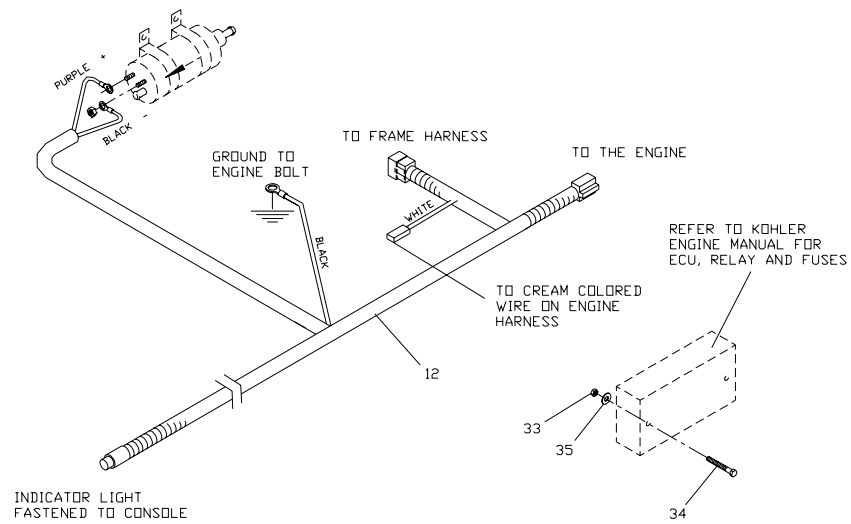

EFI ENGINE ASSEMBLY

EFI ENGINE ASSEMBLY

ITEM	PART NO.	QTY.	DESCRIPTION
1	539990184	6	NUT 5/16C CTR. LOCK
2	539990669	4	HCS 5/16C X 1.75
3	539104427	1	SPACER
4	539105308	1	KEY 1/4SQ. X 1.0
5	539104429	1	PULLEY
6	539104428	1	SPACER
7	539105406	1	ELECTRIC CLUTCH 200 lb.
8	539990427	1	7/16 LOCKWASHER
9	539991120	1	HCS 7/16F X 2.5
10	539103251	1	CLUTCH TIE DOWN
12	539105333	1	EFI HARNESS
13	539105335	1	MUFFLER
15	539105410	1	ENGINE MOUNT
16	539105025	1	ENGINE MOUNT
17	539990209	2	HCS 5/16C X 1
18	539990692	4	5/16 FLAT WASHER
19	539103433	4	HCS 1/2C X 3.25
20	539101331	4	NUT 1/2C NYLOC
21	539104959	4	ISOLATOR WASHER
22	539104958	4	ISOLATOR
24	539105034	4	ISOLATOR SPACER
25	539105072	1	ELBOW
26	539105073	1	PIPE 3/8 NPT.
27	539101362	1	OIL DRAIN HOSE
28	539101364	1	OIL DRAIN CAP
29	539101363	1	CLAMP
30	539990580	1	HCS 1/4C X 3/4
31	539990761	1	NUT 1/4C CTR. LOCK
32	539991034	3	SELF TAPPING SCREW
33	539976977	2	NUT #10-24
34	539105407	2	#10-24 X 2
35	539105408	2	WASHER #10
36	539105637	1	CLUTCH HARNESS