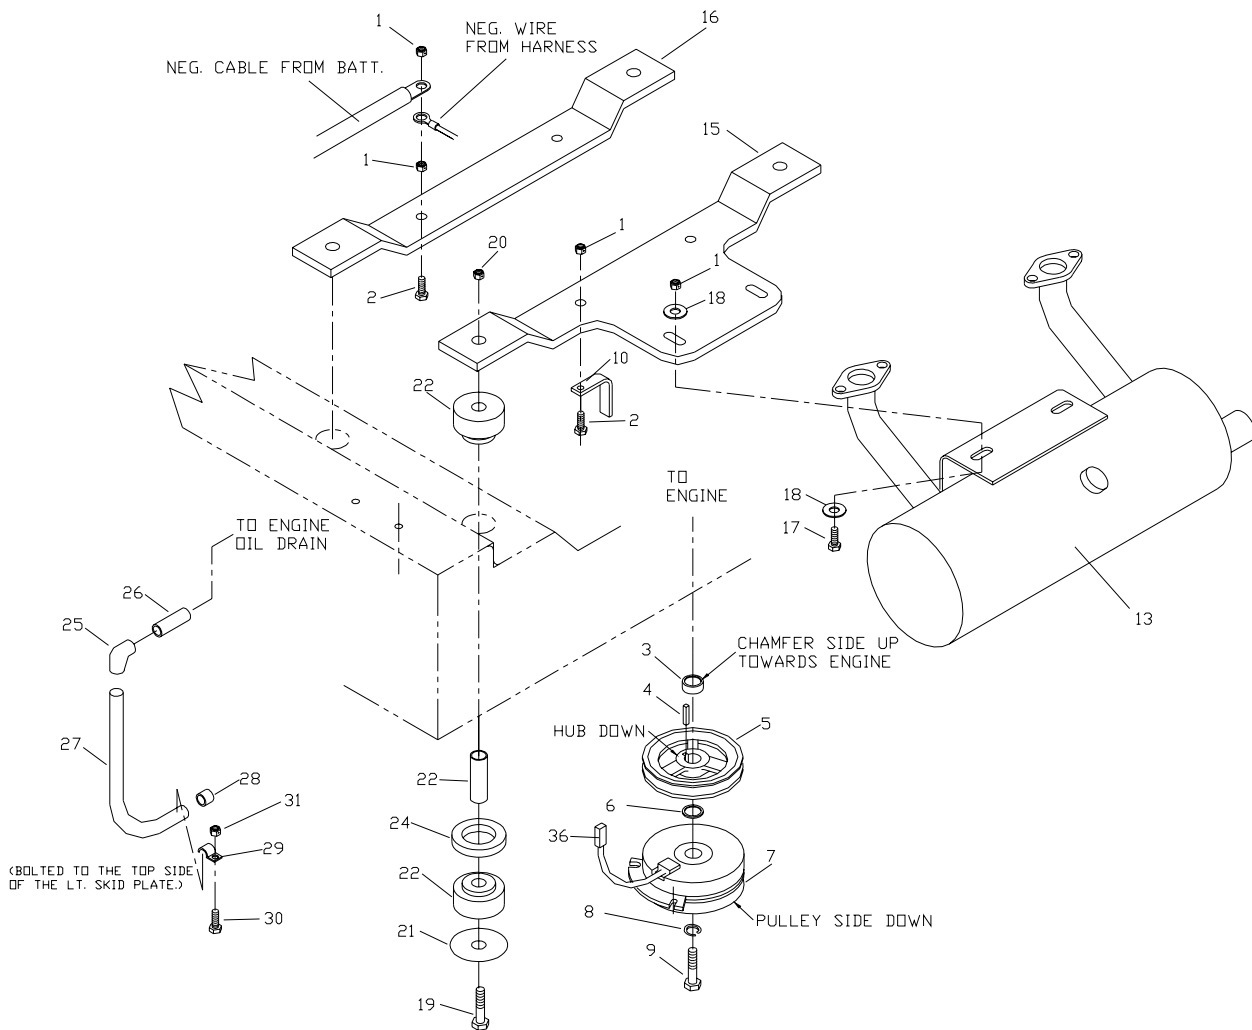

EFI ENGINE ASSEMBLY

EFI ENGINE ASSEMBLY

ITEM	PART NO.	QTY.	DESCRIPTION
1	539990184	6	NUT 5/16C CTR. LOCK
2	539990669	4	HCS 5/16C X 1.75
3	539104427	1	SPACER
4	539105308	1	KEY 1/4SQ. X 1.0
5	539104429	1	PULLEY
6	539104428	1	SPACER
7	539105406	1	ELECTRIC CLUTCH 200 lb.
8	539990427	1	7/16 LOCKWASHER
9	539991120	1	HCS 7/16F X 2.5
10	539103251	1	CLUTCH TIE DOWN
12	539105333	1	EFI HARNESS
13	539105335	1	MUFFLER
15	539105410	1	ENGINE MOUNT
16	539105025	1	ENGINE MOUNT
17	539990209	2	HCS 5/16C X 1
18	539990692	4	5/16 FLAT WASHER
19	539103433	4	HCS 1/2C X 3.25
20	539101331	4	NUT 1/2C NYLOC
21	539104959	4	ISOLATOR WASHER
22	539104958	4	ISOLATOR
24	539105034	4	ISOLATOR SPACER
25	539105072	1	ELBOW
26	539105073	1	PIPE 3/8 NPT.
27	539101362	1	OIL DRAIN HOSE
28	539101364	1	OIL DRAIN CAP
29	539101363	1	CLAMP
30	539990580	1	HCS 1/4C X 3/4
31	539990761	1	NUT 1/4C CTR. LOCK
32	539991034	3	SELF TAPPING SCREW
33	539976977	2	NUT #10-24
34	539105407	2	#10-24 X 2
35	539105408	2	WASHER #10
36	539105637	1	CLUTCH HARNESS