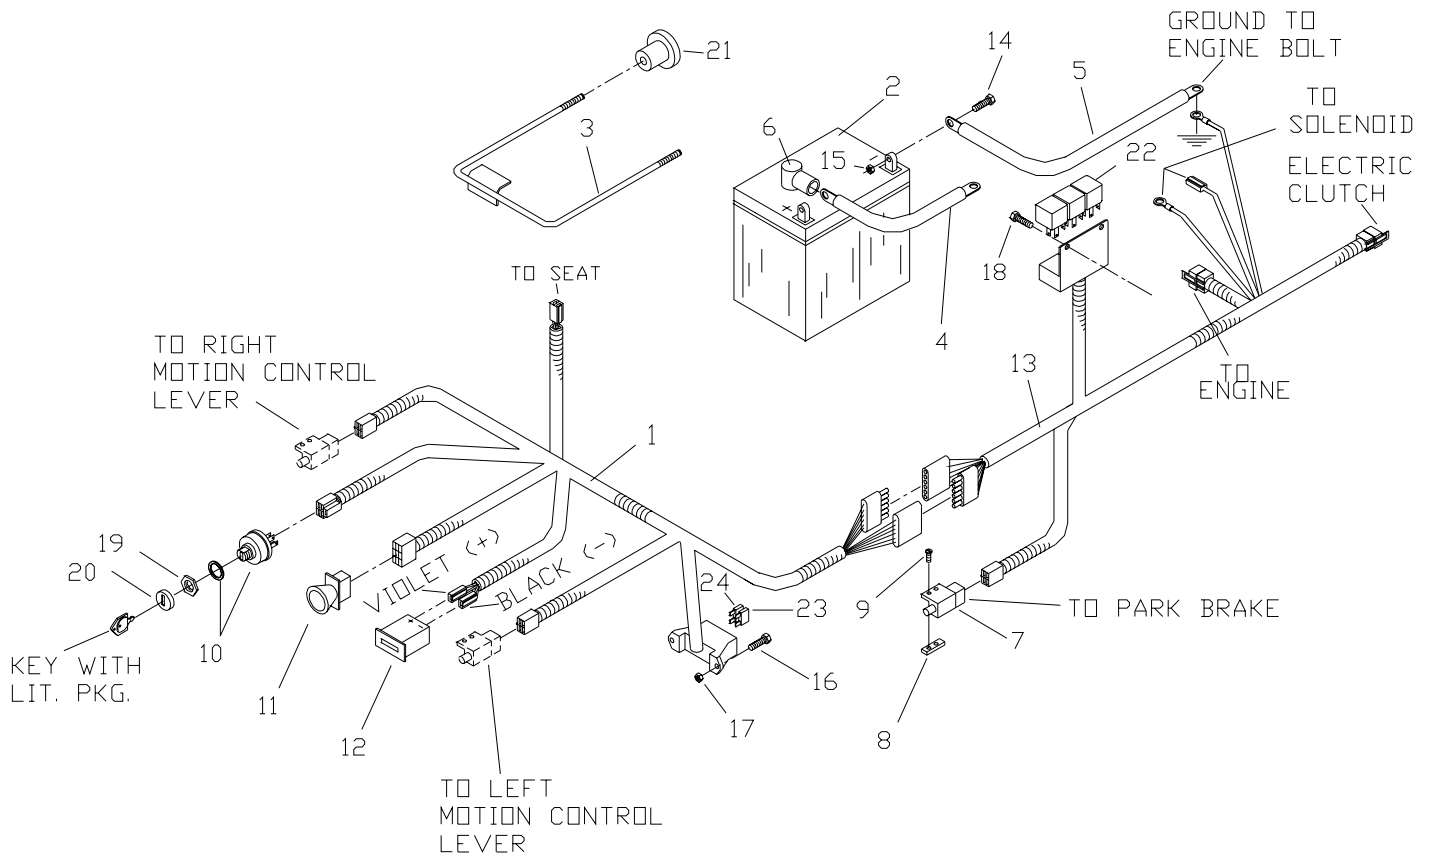

WIRING ASSEMBLY

WIRING ASSEMBLY

ITEM	PART NO.	QTY.	DESCRIPTION
1	539104414	1	CONSOLE HARNESS
2	539102463	1	12V BATTERY
3	539104344	1	BATTERY HOLD DOWN
4	539104974	1	POSITIVE CABLE
5	539102758	1	NEGITIVE CABLE
6	539102759	2	INSULATOR
7	539101080	1	INTERLOCK SWITCH
8	539102678	1	TAPPED PLATE
9	539976952	2	#10-24 X 5/8
10	539101770	1	IGNITION SWITCH
11	539101768	1	BLADE SWITCH
12	539102540	1	HOUR METER
13	539104964	1	FRAME HARNESS
14	539976934	2	HCS 5/16C X 3/4
15	539990184	2	NUT 5/16C CTR. LOCK
16	539102617	2	#10-24 X 7/8 SCREW
17	539976977	2	#10-24 HEX NYLOC NUT
18	539991034	2	SELF TAPPING SCREW
19	539103177	1	NUT IGN. SWITCH
20	539103178	1	CAP, IGN. SWITCH
21	539105169	2	KNOB
22	539105243	3	RELAY
23	539101771	1	7.5 AMP 32V ATO FUSE
24	539102086	1	20.0 AMP 32V ATO FUSE
25	539105300	1	KOHLER PIGTAIL(NOT SHOWN)
26	539105247	1	GAGE HARNESS(NOT SHOWN)