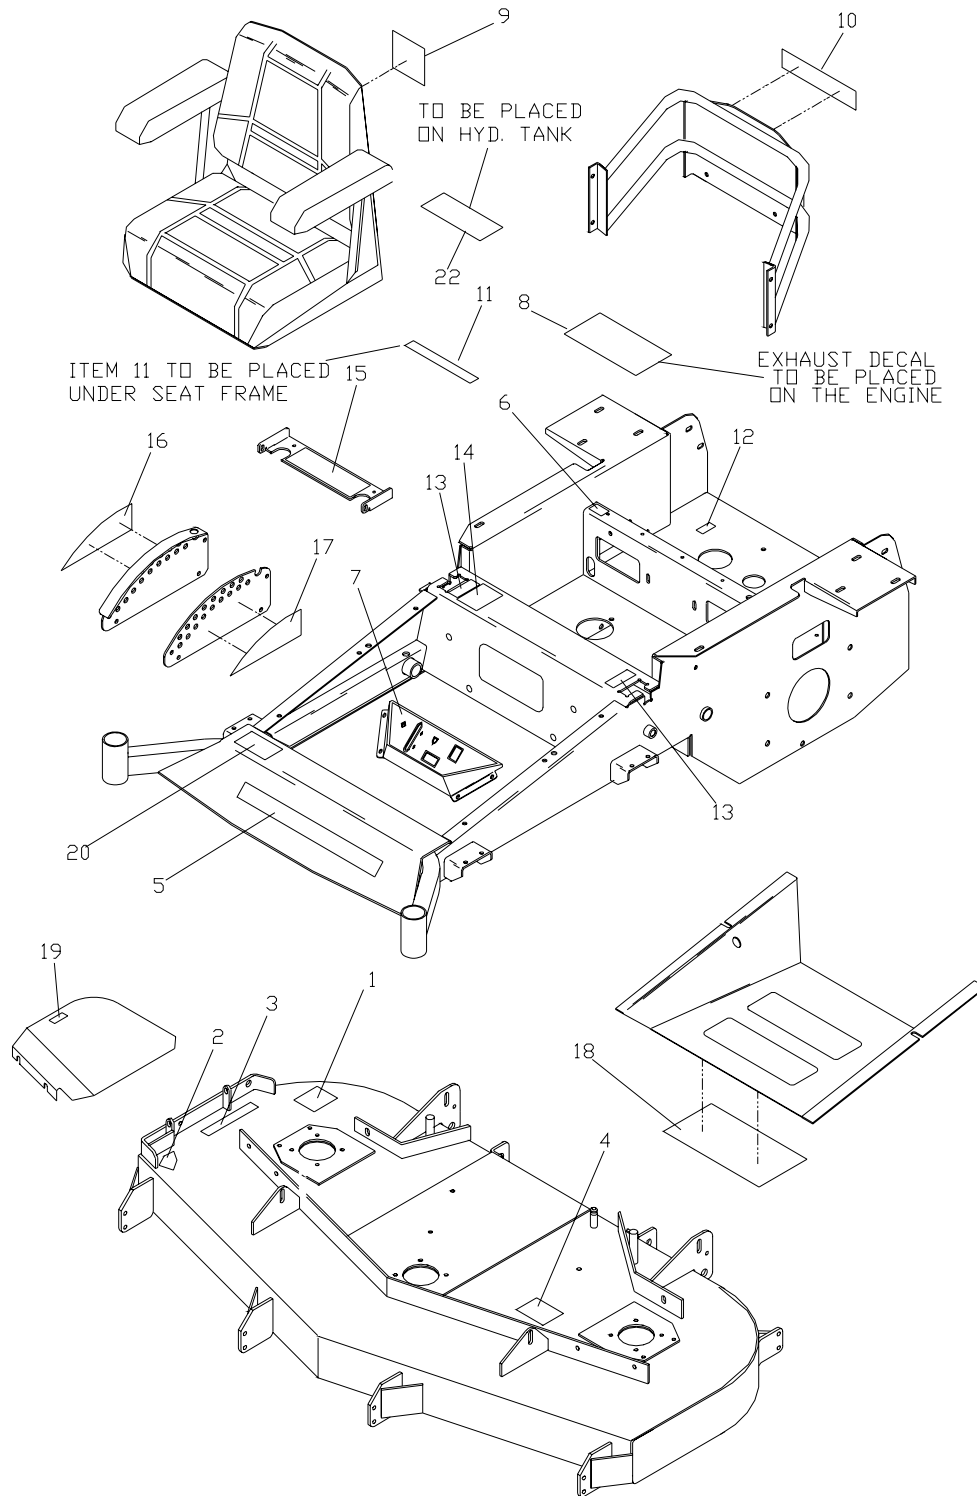

DECAL PLACEMENT ASSEMBLY

DECAL PLACEMENT ASSEMBLY

ITEM	PART NO.	QTY.	DESCRIPTION
1	539105232	1	DECAL, ANTI SCALP
2	539100344	1	DECAL, DANGER
3	539913010	1	DECAL, WARNING
4	539105012	1	DECAL, BELT ROUTING
5	539104790	1	DECAL, HUSQVARNA
6	539102670	1	DECAL, FUEL VALVE
7	539105010	1	DECAL, CONSOLE
8	539100128	1	DECAL, EXHAUST
9	539104789	1	DECAL, CROWN
10	539104787	1	DECAL, HUSQVARNA
11	539102669	1	DECAL, BATTERY
12	539101881	1	DECAL, PROP 65
13	539103333	2	DECAL, MOTION CONTROL
14	539103328	1	DECAL, THROWN OBJECTS
15	539103331	1	DECAL, WARNING
16	539104898	1	DECAL, HEIGHT
17	539104899	1	DECAL, HEIGHT
18	539105011	1	DECAL, SERVICE
19	539102892	2	DECAL, NO STEP
20	539105071	1	DECAL, NASCAR
21	539105320	2	DECAL, 5221(NOT SHOWN)
	539105321	2	DECAL, 5223
	539105322	2	DECAL, 5223L
	539105323	2	DECAL, 5225
	539105324	2	DECAL, 6125
	539105548	2	DECAL, 6125EFI
22	539105301	1	DECAL, MOBIL 1