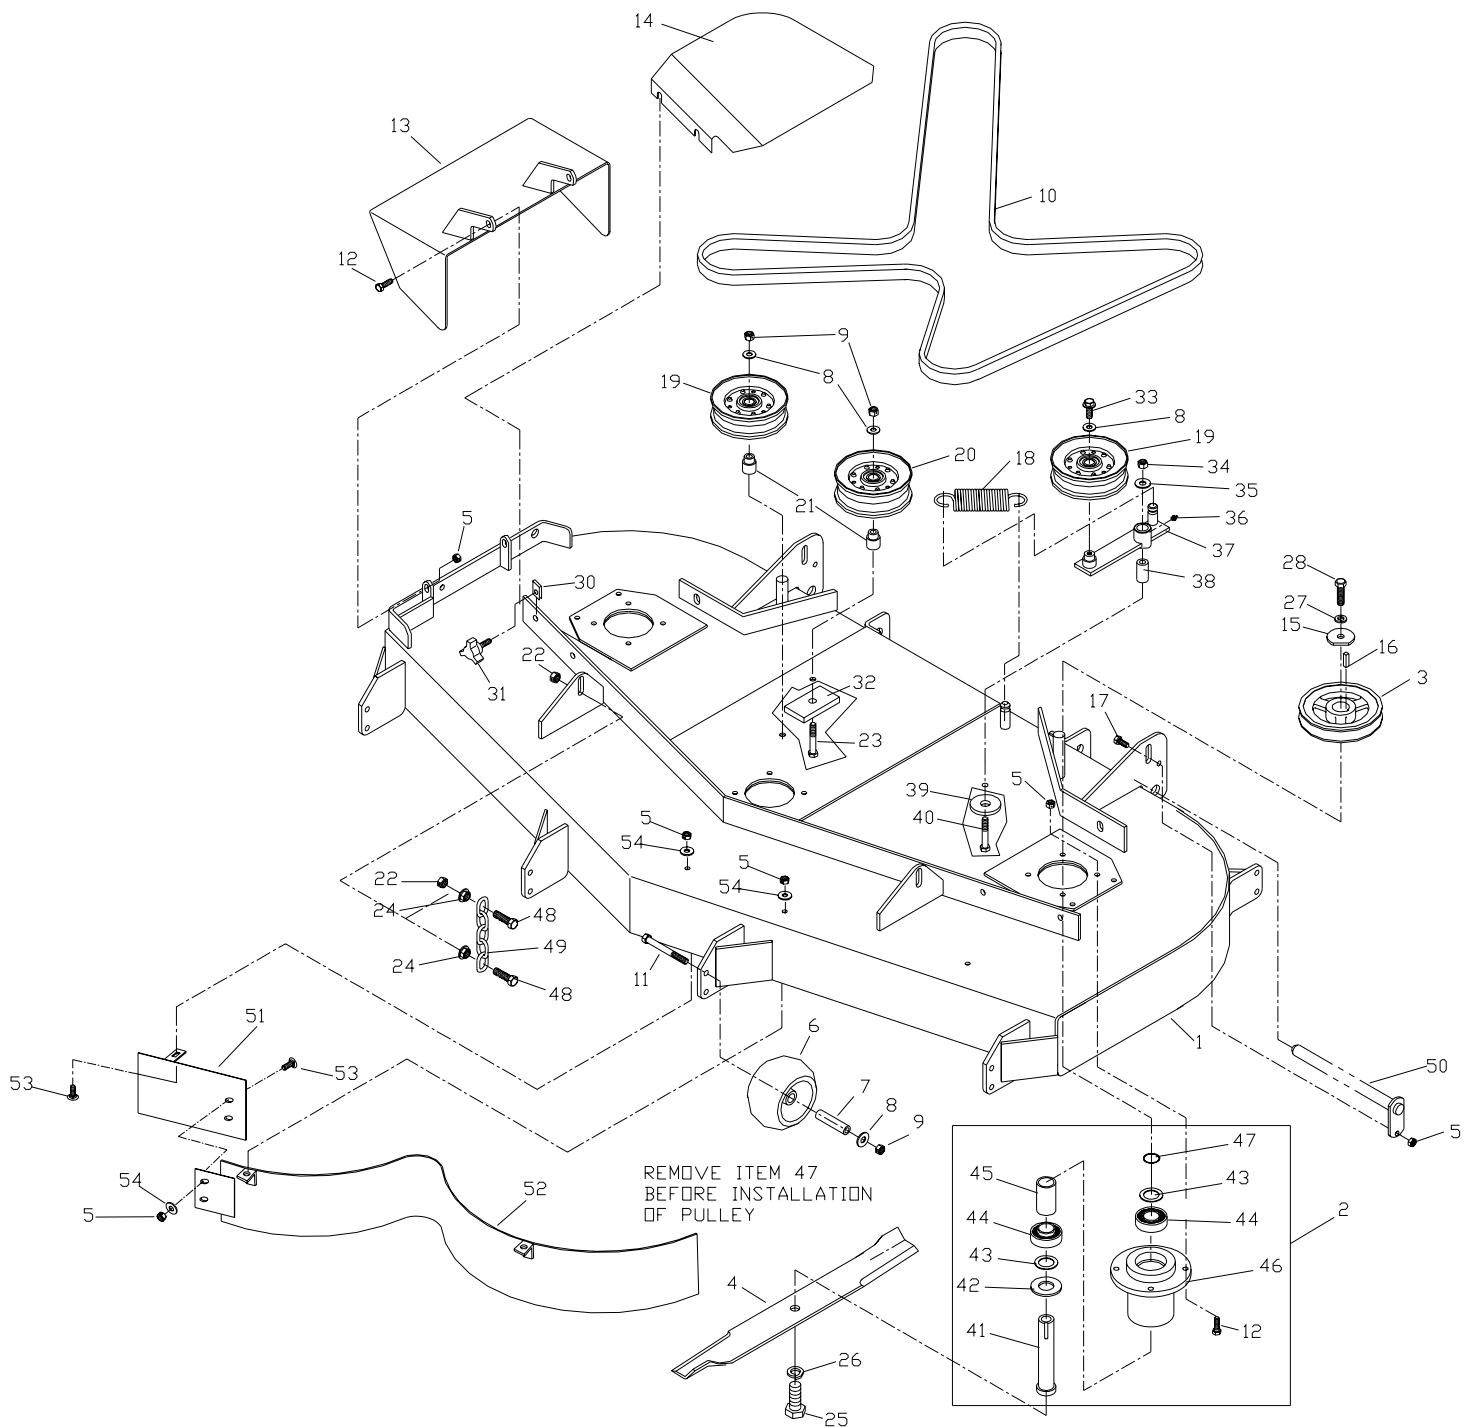

FRONT DECK ASSEMBLY

FRONT DECK ASSEMBLY

ITEM	PART NO.	QTY.	DESCRIPTION	ITEM	PART NO.	QTY.	DESCRIPTION
1	539105149	1	61" DECK W/ DECALS	24	539102582	8	7/16C WHIZ NUT
	539105150	1	52" DECK W/ DECALS	25	539103299	3	HCS 5/8F X 1.25
2	539104403	3	CUTTER HOUSING ASM.	26	539990333	3	SLW 5/8
3	539104420	3	PULLEY 61" DECK	27	539990247	3	7/16 LOCK WASHER
	539104421	3	PULLEY 52" DECK	28	539100141	3	HCS 7/16F X 1.5
4	539101733	3	BLADE 21"	29	539105103	1	BELT SHIELD LT. 61"
	539100341	3	BLADE 18"		539105105	1	BELT SHIELD LT. 52"
5	539990184	21	NUT 5/6C CENTERLOCK	30	539104763	6	"U" CLIP
6	539102643	6	ROLLER	31	539104411	6	KNOB W/ STUD
7	539102698	6	BUSHING	32	539103303	2	PAD
8	539990517	9	WASHER 3/8 STD.	33	539990582	1	HCS 3/8C X 1 SERR.
9	539990546	8	NUT 3/8C CENTERLOCK	34	539101331	1	NUT 1/2C NYLOC
10	539104336	1	BELT 61"	35	539990550	1	1/2 FLAT WASHER
	539104335	1	BELT 52"	36	539976998	1	ZERK
11	539102754	6	HCS 3/8C X 3.5	37	539103230	1	IDLER ARM
12	539990209	14	HCS 5/16C X 1	38	539103427	1	PIVOT BUSHING
13	539104422	1	DISCHARGE CHUTE	39	539102243	1	SUPPORT WASHER
14	539105102	1	BELT SHIELD RT. 61"	40	539103433	1	HCS 1/2C X 3.25
	539105104	1	BELT SHIELD RT. 52"	41	539104402	1	SPINDLE
15	539106504	3	HEAVY WASHER	42	539102675	1	MACH. BUSHING 10GA.
16	539101995	3	KEY 1/4SQ. X 1 1/8	43	539102244	2	MACH. BUSHING 18GA.
17	539976934	2	HCS 5/16C X 3/4	44	539102677	2	BEARING
18	539105192	1	SPRING	45	539102676	1	SPACER
19	539103257	2	IDLER PULLEY (1.31)	46	539104852	1	HOUSING
20	539103258	1	IDLER PULLEY (1.62)	47	539102253	1	"O" RING
21	539103295	2	IDLER BUSHING	48	539101175	8	HCS 7/16C X 1.5
22	539990839	8	NUT 7/16C CENTERLOCK	49	539102641	4	LIFT CHAIN
23	539990637	2	HCS 3/8C X 2.5	50	539102619	2	PIVOT PIN
				51	539105453	1	CENTER BAFFLE 52"
					539105461	1	CENTER BAFFLE 61"
				52	539105457	1	MAIN BAFFLE 52"
					539105465	1	MAIN BAFFLE 61"
				53	539990799	1	CARRIAGE BOLT
				54	539990692	5	5/16 FLAT WASHER