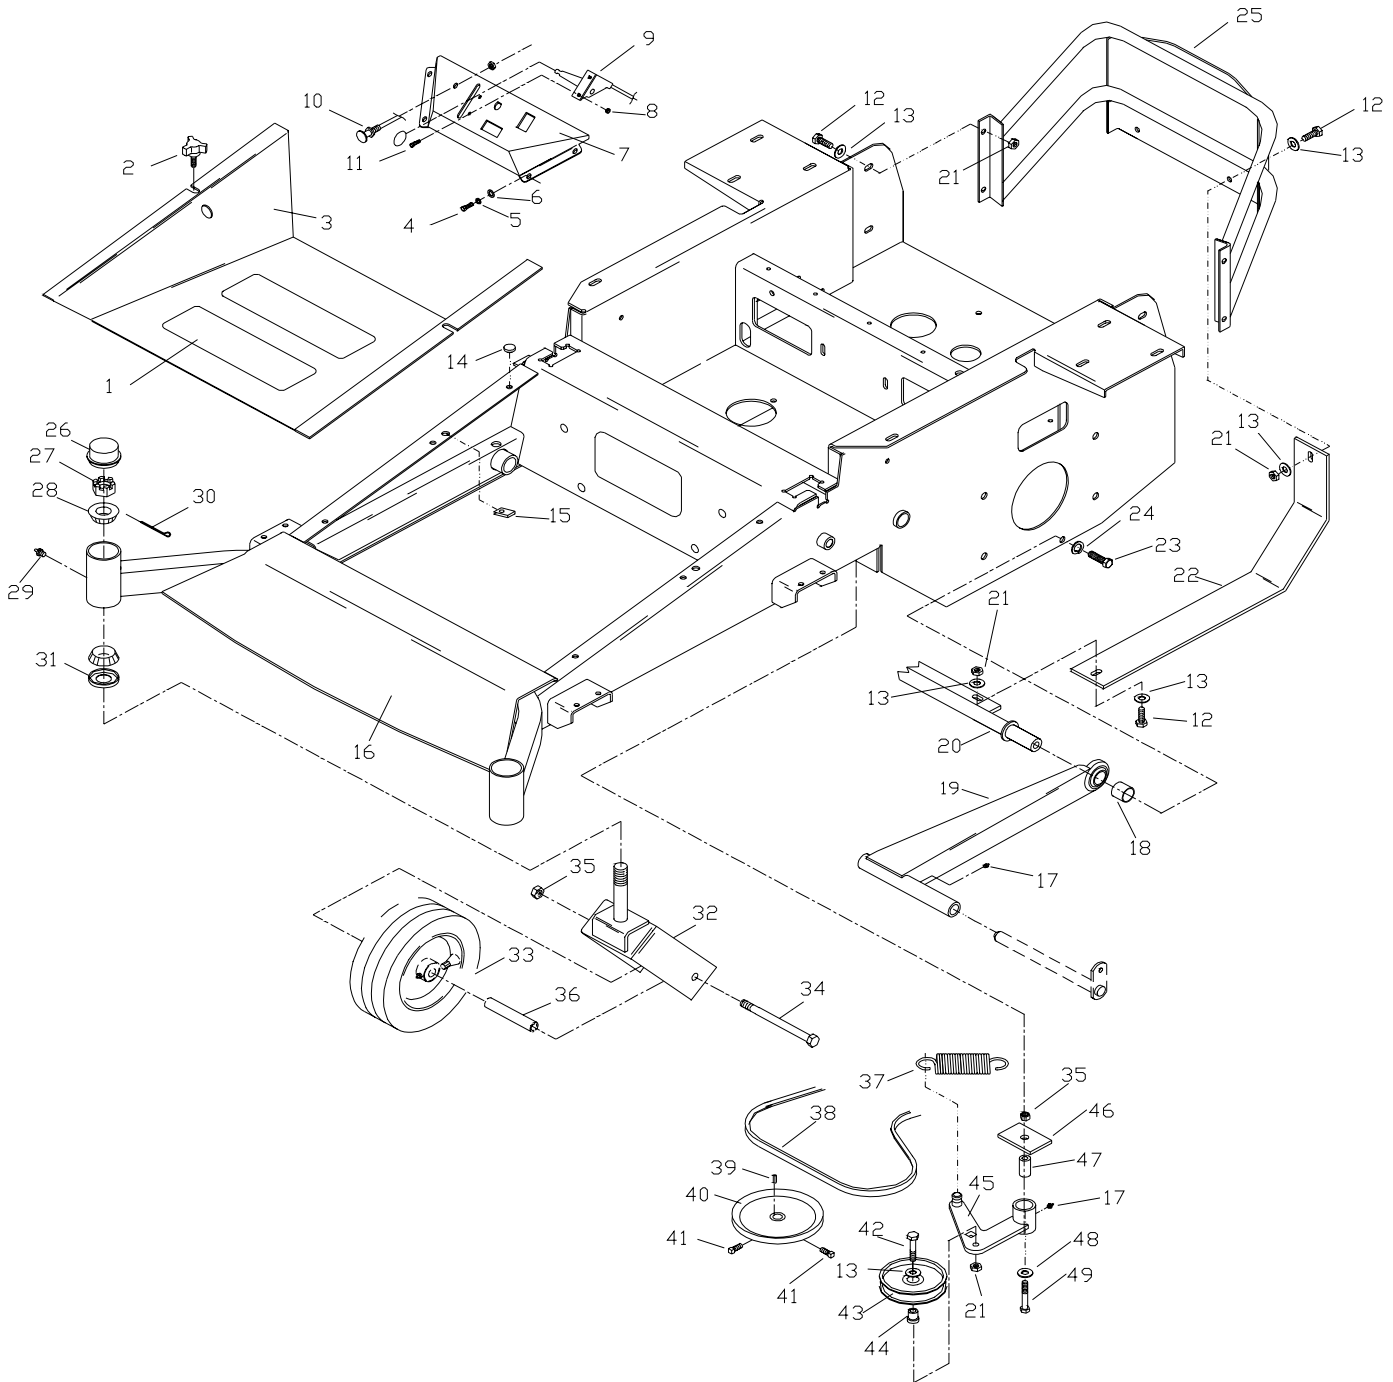

## MAIN FRAME ASSEMBLY

ITEM	PART NO.	QTY.	DESCRIPTION	ITEM	PART NO.	QTY.	DESCRIPTION
1	539977778	3	ANTI-SKID PAD	29	539101474	2	DRIVE IN ZERK
2	539104411	2	KNOB W/ STUD	30	539102889	2	COTTER PIN 1/8 X 2"
3	539104721	1	FOOT PLATE	31	539102851	2	SEAL
4	539990580	4	HCS 1/4C X 3/4"	32	539104571	2	YOKE, CASTER
5	539990052	4	1/4" LOCK WASHER	33	539104572	2	TIRE & WHEEL ASM.
6	539990598	4	1/4" FLAT WASHER		539104573	1	RIM
7	539105151	1	CONSOLE W/ DECAL		539102546	1	TIRE
8	539976977	2	# 10-24 NYLOC NUT		539976997	1	ZERK
9	539102732	1	THROTTLE CABLE		539102484	2	FLANGE BEARING
10	539102733	1	CHOKE CABLE		539912234	1	AIR VALVE
11	539990411	2	#10-24 X 1/2" HCS		539102485	2	2.5" ROLLER BEARING
12	539990563	8	HCS 3/8C X 1"	34	539102855	2	HCS 1/2-13 X 7.5" GD. 5
13	539990517	13	3/8 FLAT WASHER	35	539101331	3	1/2C NYLOC NUT
14	539102587	6	BUMPER	36	539102856	2	SPACER, CASTER
15	539104763	2	"U" CLIP	37	539103256	1	SPRING
16	539105148	1	MAIN FRAME W/DECALS	38	539104334	1	PUMP BELT
17	539976998	3	ZERK	39	539101177	2	5MM X 25MM KEY SQ.
18	539104521	2	STRUT SPACER	40	539101176	2	PULLEY
19	539104390	2	STRUT	41	539102717	4	5/16C X 5/8 SET SCREW
20	539104332	1	CROSS SHAFT	42	539990730	1	HCS 3/8C X 1.75
21	539990546	9	3/8C CENTERLOCK	43	539976688	1	IDLER PULLEY
22	539105022	2	SKID PLATE	44	539976695	1	IDLER FLANGE BUSHING
23	539100143	2	HCS 7/16C X 1"	45	539104388	1	IDLER ARM
24	539990247	2	7/16 LOCK WASHER	46	539102236	1	SUPPORT PLATE
25	539104329	1	REAR GUARD	47	539103427	1	PIVOT BUSHING
26	539102535	2	CAP, GREASE	48	539990550	1	1/2 FLAT WASHER
27	539102852	2	CASTLE NUT 1" C	49	539103433	1	HCS 1/2C X 3.25 GD. 5
28	539102626	4	BEARING W/CUP				