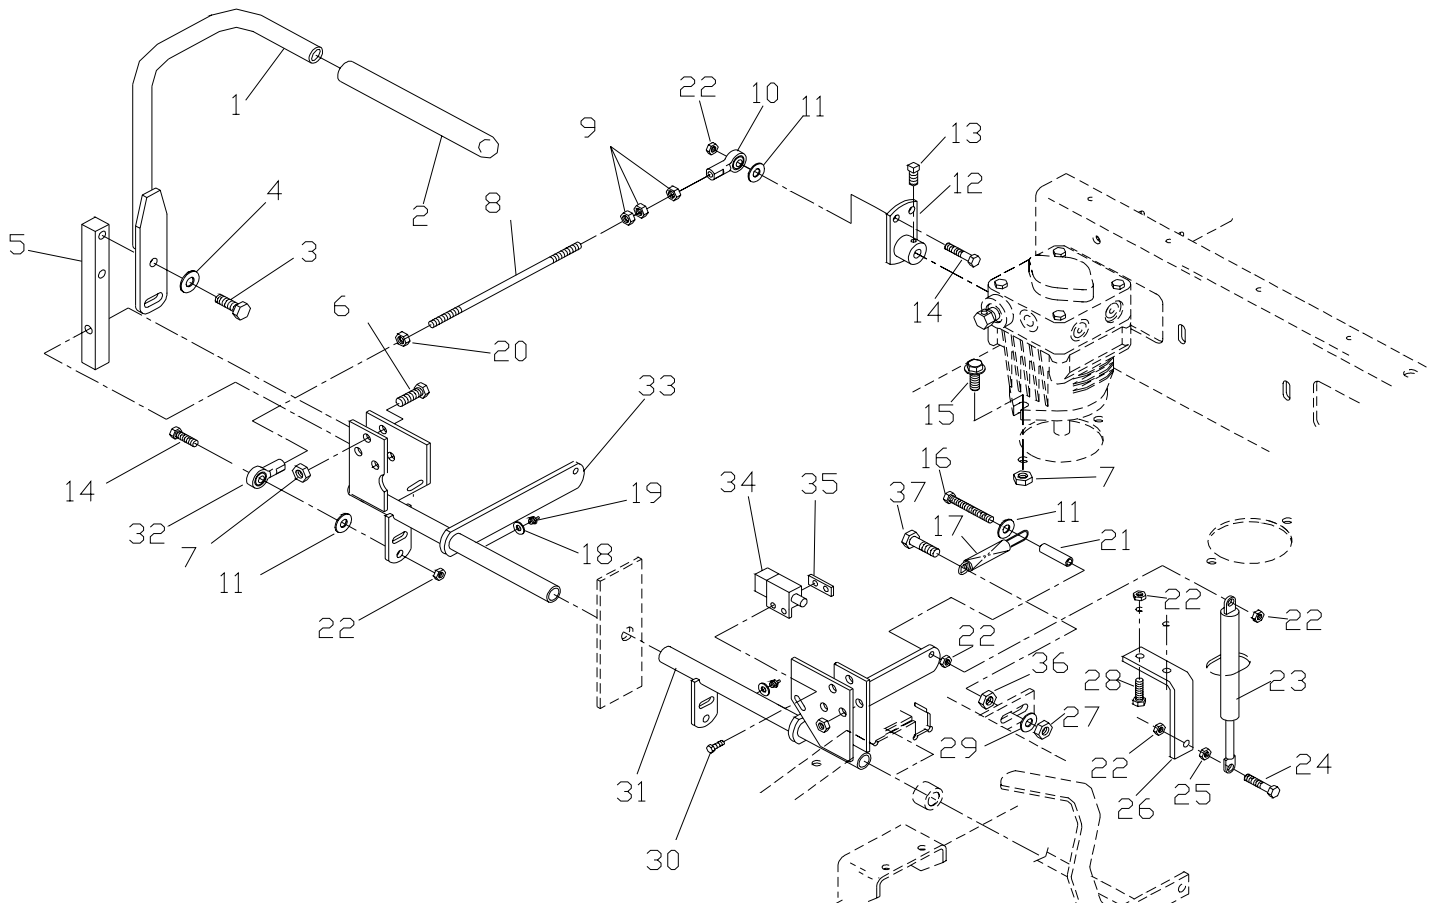

MOTION CONTROL ASSEMBLY

MOTION CONTROL ASSEMBLY

ITEM	PART NO.	QTY.	DESCRIPTION
1	539104190	2	CONT. LEVER
2	539102592	2	GRIP
3	539990563	4	HCS 3/8C X 1
4	539102593	4	3/8 SPRING WASHER
5	539102809	2	ARM CONT. SHAFT
6	539990655	6	HCS 3/8C X 1 1/2
7	539990546	10	NUT 3/8C CTR. LOCK
8	539105279	2	PUMP CONTROL LINK
9	539990223	6	NUT 5/16F
10	539102590	2	BALL JOINT RT.
11	539990692	6	5/16 FLAT WASHER
12	539104382	2	PUMP LEVER
13	539105079	2	5/16C X 5/8 "V" POINT
14	539990209	4	HCS 5/16C X 1
15	539990582	4	HCS 3/8C X 1
16	539991055	2	TAPBOLT 5/16C X 2.25
17	539103297	2	REV. DETENT SPRING
18	539103547	2	WASHER
19	539976998	2	ZERK
20	539991073	2	NUT 5/16F LH.
21	539104995	2	SPACER
22	539990184	14	5/16C CTR. LOCK
23	539102720	2	DAMPENER
24	539990627	4	HCS 5/16C X 1.25
25	539990585	2	5/16C WHIZ NUT
26	539105023	2	BRACKET "L"
27	539976979	2	3/8C NYLOC
28	539976934	4	HCS 5/16C X 3/4
29	539990517	2	3/8 FLAT WASHER
30	539976952	4	SCREW #10-24 X 5/8
31	539104363	1	CONTROL WLDMT. LEFT
32	539102591	1	BALL JOINT LH.
33	539104364	1	CONTROL WLDMT. RIGHT
34	539101080	2	SWITCH
35	539102678	2	TAPPED PLATE
36	539990613	2	3/8C WHIZ NUT
37	539990588	2	HCS 3/8C X 2
38	539102685	1	HOSE CLAMP