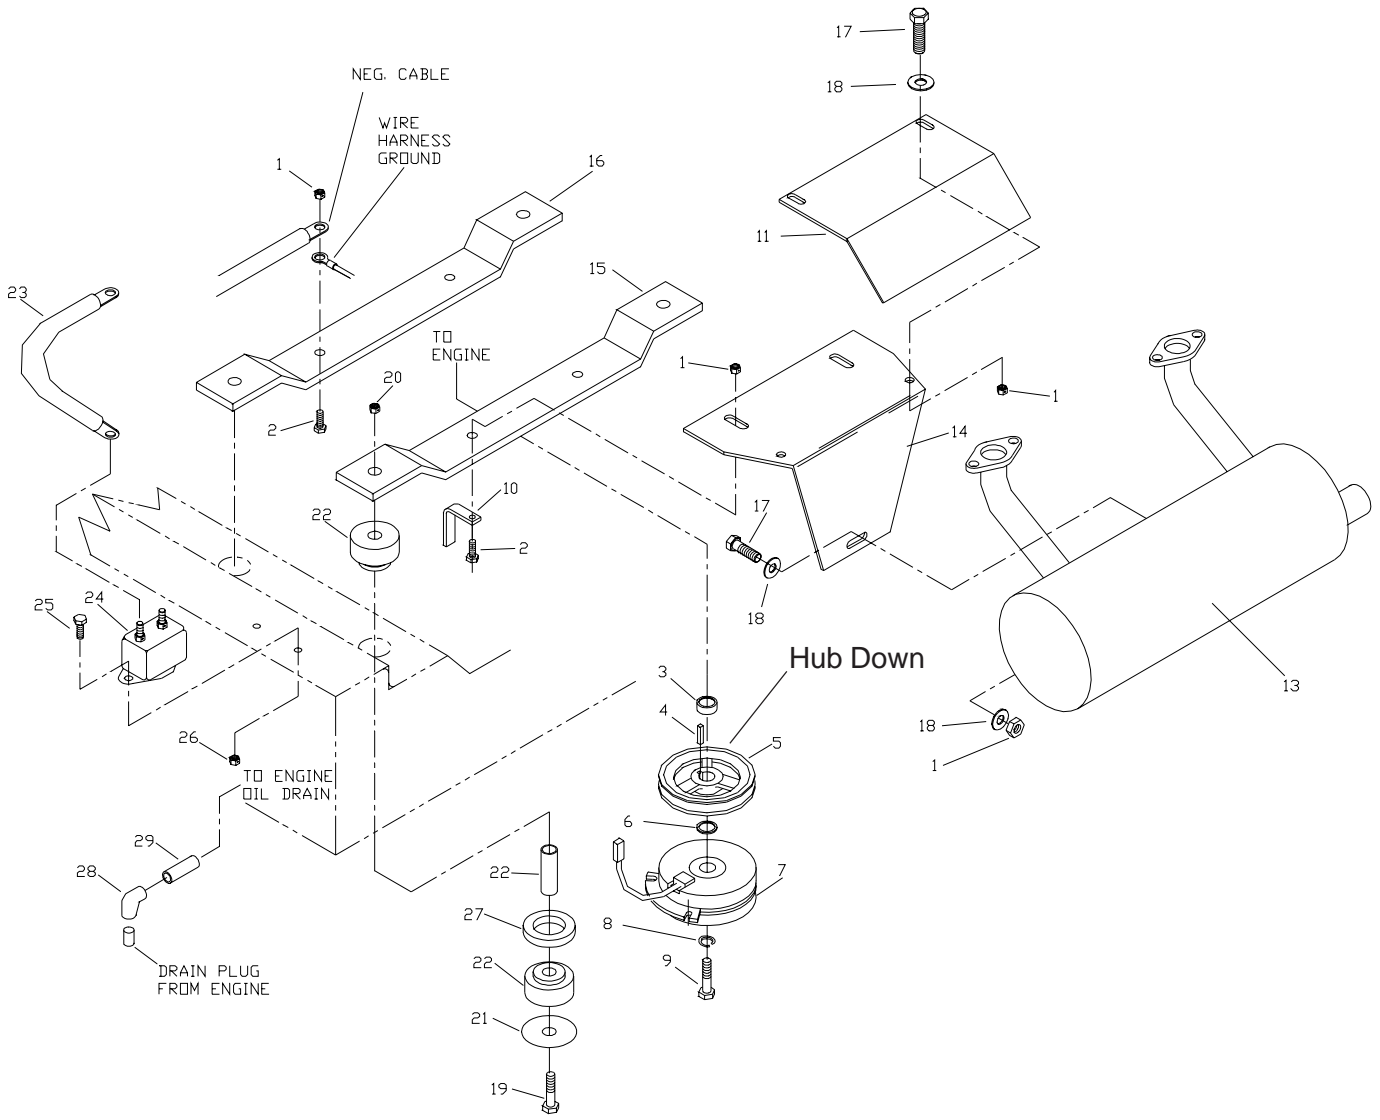

ENGINE ASSEMBLY

ENGINE ASSEMBLY

ITEM	PART NO.	QTY.	DESCRIPTION
1	539990184	7	NUT 5/16C CTR. LOCK
2	539990669	4	HCS 5/16C X 1.75
3	539104427	1	SPACER
4	539105308	1	KEY 1/4SQ. X 1.0
5	539104429	1	PULLEY
6	539104428	1	SPACER
7	539104515	1	ELECTRIC CLUTCH
8	539990427	1	7/16 LOCKWASHER
9	539991120	1	HCS 7/16F X 2.5
10	539103251	1	CLUTCH TIE DOWN
11	539105047	1	MUFFLER GUARD (KAW.)
12	539104416	1	KOHLER PIGTAIL
	539104415	1	KAWASAKI PIGTAIL
13	539104956	1	MUFFLER, KOHLER
	539104957	1	MUFFLER, KAWASAKI
14	539105048	1	MUFFLER BRACKET
15	539105025	1	ENGINE MOUNT
16	539105031	1	ENGINE MOUNT
17	539976934	3	HCS 5/16C X 3/4
18	539990692	6	5/16 FLAT WASHER
19	539103433	4	HCS 1/2C X 3.25
20	539101331	4	NUT 1/2C NYLOC
21	539104959	4	ISOLATOR WASHER
22	539104958	4	ISOLATOR
23	539102757	1	CABLE, POSITIVE (KAW)
24	539101714	1	SOLINOID (KAW)
25	539990072	2	HCS 1/4C X 5/8 (KAW)
26	539990761	3	1/4C CTR. LOCK (KAW)
27	539105034	4	ISOLATOR SPACER
28	539105072	1	ELBOW (KOHLER)
29	539105073	1	3/8 NPT X 1.5 PIPE (KOHLER)
30	539105246	1	GAUGE, TEMP. (KOHLER L/C) NOT SHOWN
31	539105248	1	GAUGE BRACKET (KOHLER L/C) NOT SHOWN
32	539976937	1	HCS 5/16 X 2 (KOHLER L/C) NOT SHOWN
33	539990053	1	1/4 INT. TOOTH WASHER (KAW) NOT SHOWN
34	539105409	1	GROUND WIRE (KAW) NOT SHOWN
35	539105395	1	OIL DRAIN HOSE (KAW) NOT SHOWN
	539101362	1	OIL DRAIN HOSE (KOHLER) NOT SHOWN
36	539102685	1	LOOM CLIP (KAW) NOT SHOWN
37	539990580	1	HCS 1/4C X 3/4 (NOT SHOWN)
38	539101364	1	OIL DRAIN CAP (KOHLER) NOT SHOWN
39	539101363	1	CLAMP (KOHLER) NOT SHOWN
40	539102877	1	OIL DRAIN HOSE CLAMP (KAWASAKI)