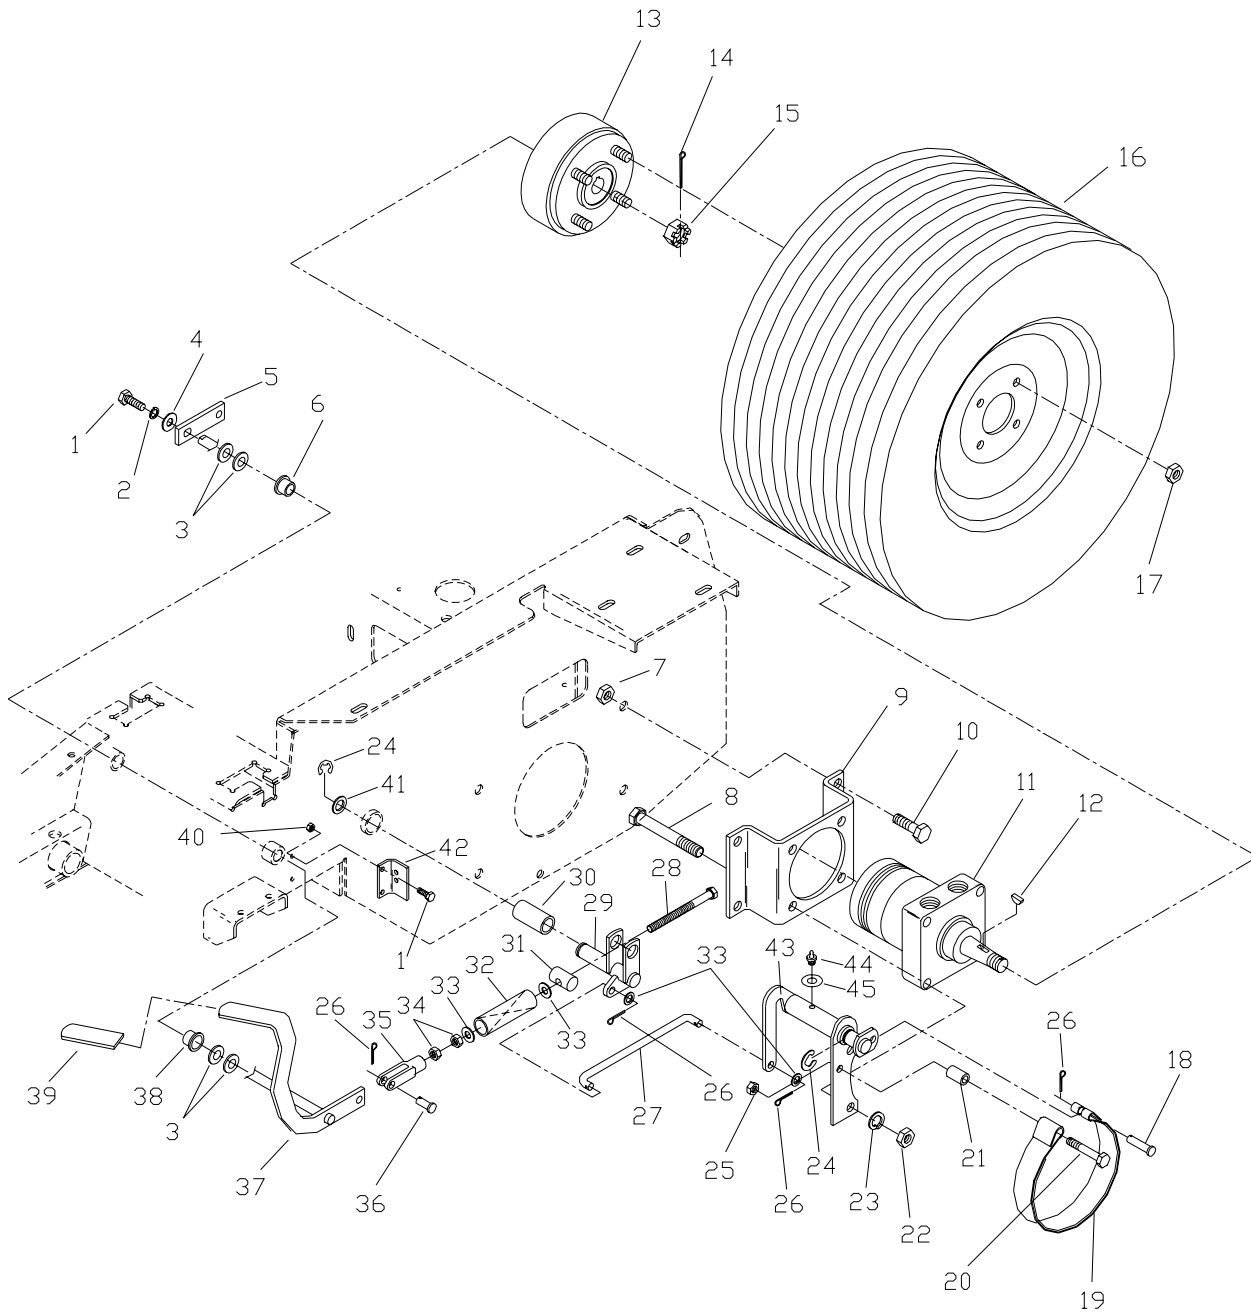

PARK BRAKE ASSEMBLY

PARK BRAKE ASSEMBLY

ITEM	PART NO.	QTY.	DESCRIPTION	ITEM	PART NO.	QTY.	DESCRIPTION
1	539990580	3	HCS 1/4C X 3/4	23	539990254	8	1/2 LOCK WASHER
2	539990052	1	1/4 LOCK WASHER	24	539102454	4	E - RING 3/4
3	539102843	4	WASHER 7/16 SPRING	25	539990546	2	NUT 3/8C CTR. LOCK
4	539990598	1	1/4 FLAT WASHER	26	539990365	8	COTTER PIN
5	539103576	1	ARM, PARK BRAKE	27	539105303	1	BRAKE LINKAGE LT.
6	539102519	2	BUSHING		539105302	1	BRAKE LINKAGE RT.
7	539101331	8	NUT 1/2C NYLOC	28	539104984	2	HCS 3/8F SPECIAL
8	539101332	8	HCS 1/2C X 2.75	29	539105040	2	BELLCRANK
9	539104327	2	MOTOR STANDOFF	30	539105044	2	BRONZE BEARING
10	539990622	8	HCS 1/2C X 1.25	31	539102821	2	TRUNION PIN
11	539104417	2	WHEEL MOTOR	32	539104986	2	SPRING
12	539105278	2	WOODRUFF KEY	33	539990122	6	3/8 SAE WASHER
13	539102415	2	HUB W/ BRAKE DRUM	34	539990155	4	NUT 3/8F
14	539990297	2	COTTER PIN	35	539977465	2	YOKE
15	539105277	2	CASTLE NUT	36	539977703	2	3/8 X 1.125
16	539104412	2	REAR TIRE ASSEMBLY	37	539104351	1	BRAKE LEVER WLDMT.
	539105152	1	TIRE	38	539102519	2	BUSHING
	539105153	1	RIM	39	539105036	1	GRIP
	539912234	1	AIR VALVE	40	539990372	2	1/4C LOCK NUT
17	539101173	8	LUG NUT 1/2F	41	539991050	2	MACH. BUSHING 3/4
18	539102455	2	3/8 X 1.50 CLEVIS PIN	42	539105029	1	BRACKET
19	539102822	2	BRAKE BAND	43	539104346	1	LEFT BRAKE BKT.
20	539105070	2	HCS 3/8C X 3 GD 8		539104547	1	RIGHT BRAKE BKT.
21	539105043	2	SPACER	44	539976998	2	ZERK
22	539990258	8	NUT 1/2C	45	539103547	2	WASHER