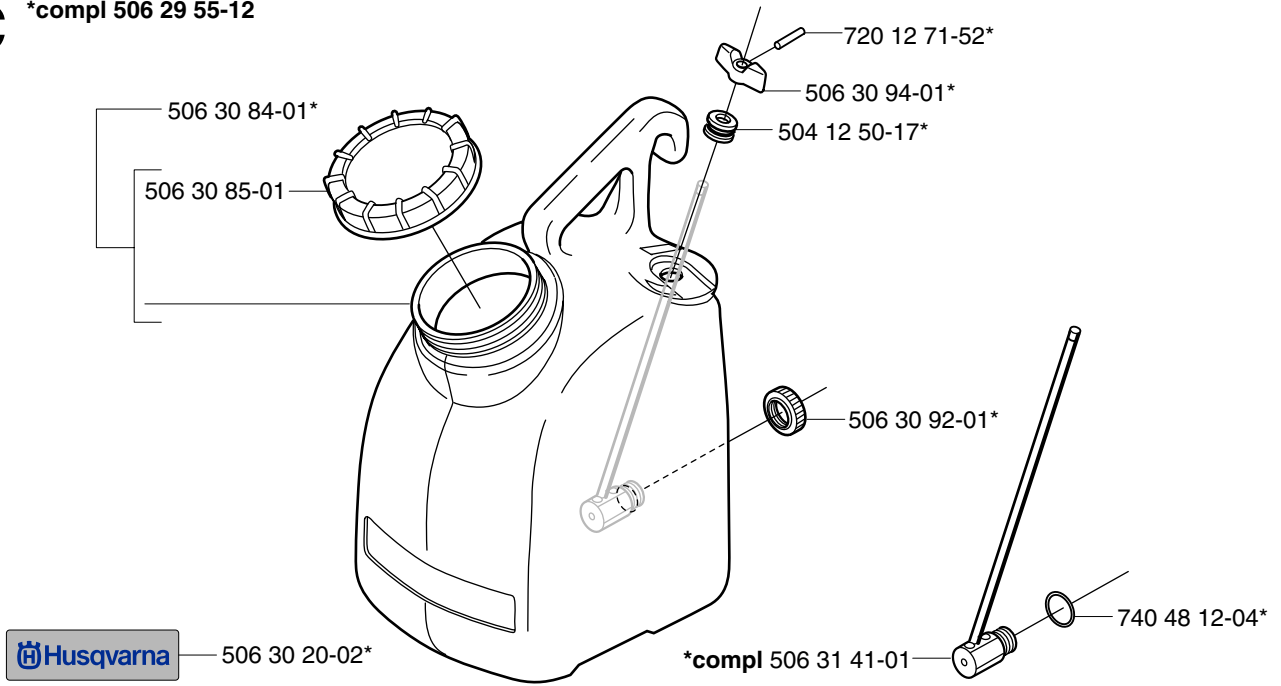

C *compl 506 29 55-12