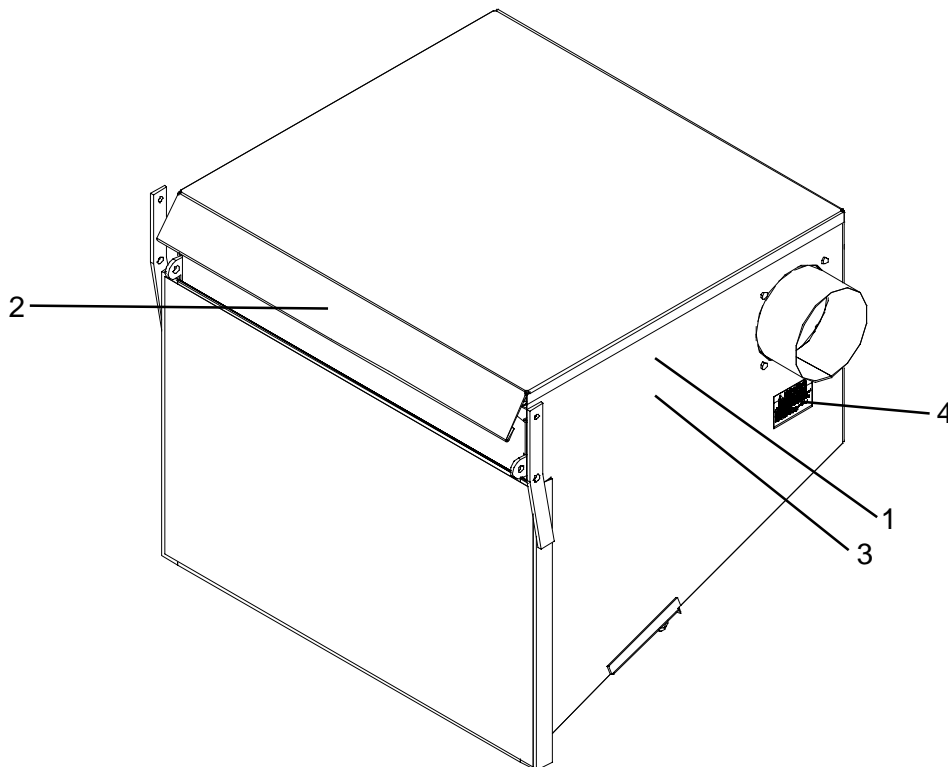

Replacement Parts

Unit Assembly

Replacement Parts

Item	Part No.	Description
1	540063001	Collection container - includes container (1 ea), inlet (1 ea), U-Handles (3 ea) (exhaust screen not included)
2	540063023	Exhaust Screen (for container) - includes 1/4-20 x 1" wing screws (4)
3	540063003	Arm, container - includes rod ends (2 ea), 3/8" - 24 hex nut (1 ea), 3/8" - 16 x 1 1/4" hex bolt (2 ea), 3/8" flat washer (4 ea), 3/8" - 16 hex nut (1 ea)
4	540063004	Door, Container - includes door, door pin 36 7/8", 1/2" flat washers (2 ea), 3/32" x 3/4" cotter pin (2 ea), spacers (2 ea), trim seal (9.25')
5	540063005	Trim Seal (sold by the foot.)
6	540063006	Frame, upper - includes Bumpers (4 ea), 5/16" - 18 hex nuts (4 ea)
7	540063007	Frame, lower
8	540063008	Frame attachment kit - Includes hardware to attach the upper and lower frames to the container - 1/2" - 13 hex nut (8 ea), 1/2" split lock washers (8 ea), 1/2" - 13 x 4-1/2" hex bolts (2 ea), 1/2" flat washer (4 ea), 1/2" - 13 hex nylock nuts (2 ea), 1/2" - 13 x 1-1/4" hex bolts (8 ea)
9	540063009	Bumpers (2 ea), 5/16 - 18 hex nuts (2 ea)
10	540063010	Inlet 7" - includes 1/4" - 20 x 5/8" hex bolts (4 ea), 1/4" - 20 lock hex nut (4 ea)
11	540063011	Engine Mount - includes mount, 3/8" - 16 x 2 1/2" hex bolt (2 ea), 3/8" flat washer (4 ea), 3/8" - 16 hex nut (2 ea)
12	540063012	Latch for container - includes latch base (1 ea), latch catch (1 ea), latch rod (1 ea), 1/4" - 20 x 1" hex bolt (2 ea), 1/4" - 20 lock nuts (2 ea), 1/4" flat washers (2ea), 1/2" flat washer (1 ea), 3/32" x 3/4" cotter pin (2 ea), 3/16 X 1" clevis pin (1 ea), spring (1 ea)
13	540063013	Latch lever - includes padded lever and spring (1 ea)
14	540063014	Spring (1 ea)
15	540063022	Throttle Cable Assembly - includes throttle assembly with knob, #10-24 x 3/4"
16	540063016	Hitch Bracket - includes bracket, 3/8" - 16 x 1 1/4" hex bolt (2 ea), 3/8" flat washer (2 ea), 3/8" split lock washer (2 ea), 3/8"- 16 hex nut (2 ea)
17	540063017	Wire Lock Pin
18	540063018	Decal Kit (see page 2)
19	540063019	Hose, Upper, 7" x 36" (not shown)
20	540063020	Hose, Lower, 7" x 54" (not shown)
21	540063021	Clamp, Hose (2 ea) (not shown). Two needed for complete unit.