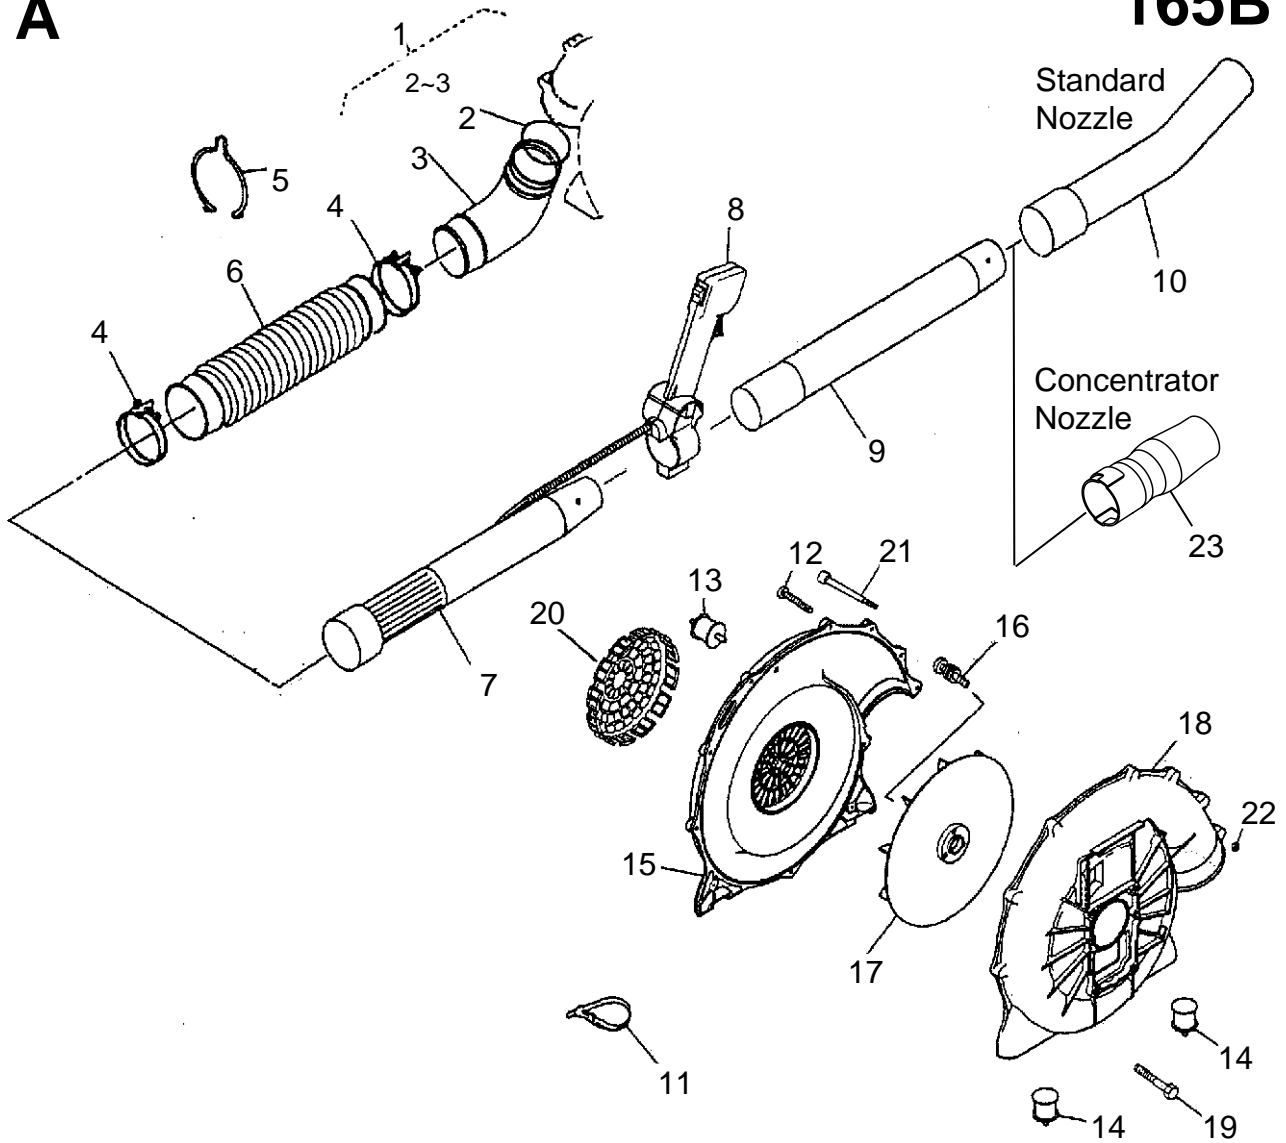

Illustrated Parts List	2001-06
	I0107008

165 BT

Repair Parts Manual

Backpack Blower

165BT

A

Ref. #	Part #	Description	Ref. #	Part #	Description
1	695 00 07-99	Elbow Pipe Compl.	12	695 00 06-33	Tapping Screw (M5x20)
2	695 00 00-05	O-Ring	13	695 00 06-34	Rubber AV Mount
3	695 00 08-00	Elbow Pipe	14	695 00 06-35	Rubber AV Mount
4	695 00 08-01	Hose Band	15	695 00 08-09	Fan Case
5	695 00 08-02	Wire Clamp	16	695 00 06-37	Pre-Coat Lock Bolt
6	695 00 08-03	Flexible Pipe	17	695 00 08-10	Fan
7	695 00 08-04	Base Pipe	18	695 00 08-11	Fan Case
8	695 00 08-05	Throttle Lever Assy.	19	695 00 06-40	Pre-Coat Lock Bolt
9	695 00 08-06	Middle Pipe	20	695 00 08-12	Fan Cover
10	695 00 08-07	Bend Pipe	21	695 00 08-13	Socket Screw
11	695 00 01-10	Wire Band	22	695 00 00-40	Nylon Nut
			23	695 00 11-01	Concentrator Nozzle

165BT

B

Ref. #	Part #	Description
1	695 00 00-38	Flange Nylon Nut (M6)
2	695 00 00-45	Washer
3	695 00 06-41	Shoulder Band
4	695 00 06-42	Truss Screw (M6x16)
5	501 94 19-01	U-Nut (M6)
6	695 00 06-43	Clip
7	695 00 06-44	Backpack Pad
8	695 00 08-16	Screw (M6x16)
9	695 00 08-17	Backpack Frame
10	695 00 08-18	Fuel Tank