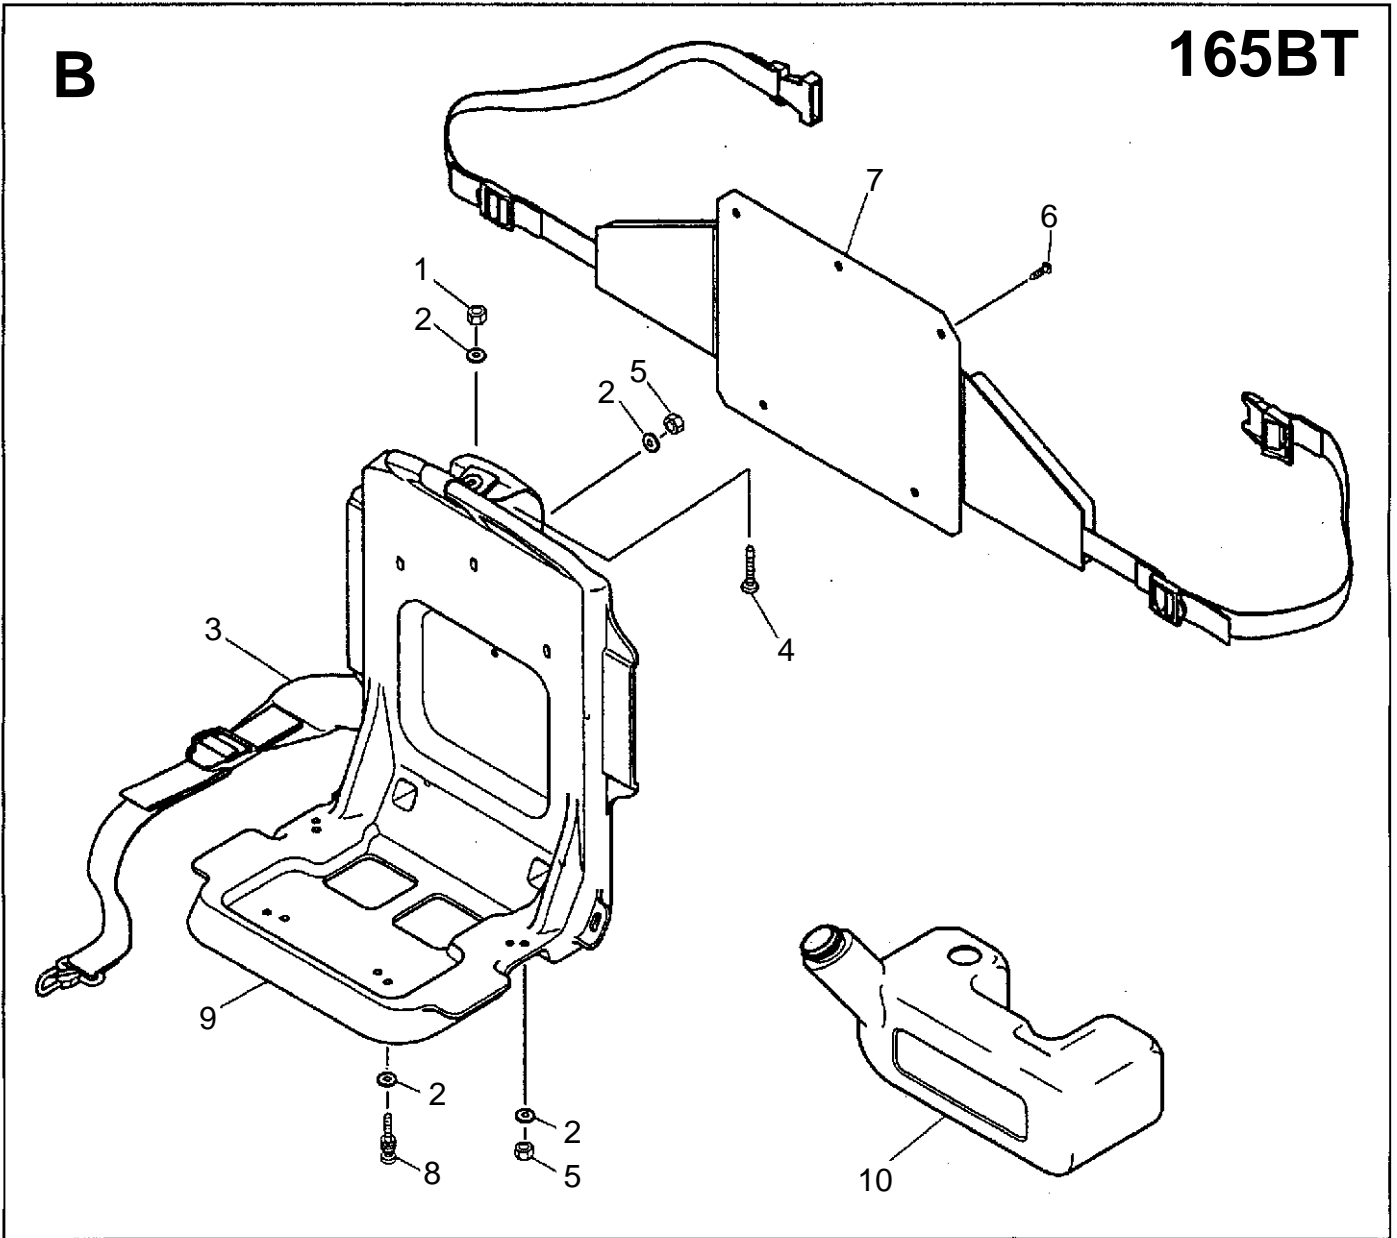

Illustrated Parts List	2001-06
	I0107008

165 BT

Repair Parts Manual

Backpack Blower

165BT

A

Ref. #	Part #	Description	Ref. #	Part #	Description
1	695 00 07-99	Elbow Pipe Compl.	12	695 00 06-33	Tapping Screw (M5x20)
2	695 00 00-05	O-Ring	13	695 00 06-34	Rubber AV Mount
3	695 00 08-00	Elbow Pipe	14	695 00 06-35	Rubber AV Mount
4	695 00 08-01	Hose Band	15	695 00 08-09	Fan Case
5	695 00 08-02	Wire Clamp	16	695 00 06-37	Pre-Coat Lock Bolt
6	695 00 08-03	Flexible Pipe	17	695 00 08-10	Fan
7	695 00 08-04	Base Pipe	18	695 00 08-11	Fan Case
8	695 00 08-05	Throttle Lever Assy.	19	695 00 06-40	Pre-Coat Lock Bolt
9	695 00 08-06	Middle Pipe	20	695 00 08-12	Fan Cover
10	695 00 08-07	Bend Pipe	21	695 00 08-13	Socket Screw
11	695 00 01-10	Wire Band	22	695 00 00-40	Nylon Nut
			23	695 00 11-01	Concentrator Nozzle

165BT

B

Ref. #	Part #	Description
1	695 00 00-38	Flange Nylon Nut (M6)
2	695 00 00-45	Washer
3	695 00 06-41	Shoulder Band
4	695 00 06-42	Truss Screw (M6x16)
5	501 94 19-01	U-Nut (M6)
6	695 00 06-43	Clip
7	695 00 06-44	Backpack Pad
8	695 00 08-16	Screw (M6x16)
9	695 00 08-17	Backpack Frame
10	695 00 08-18	Fuel Tank