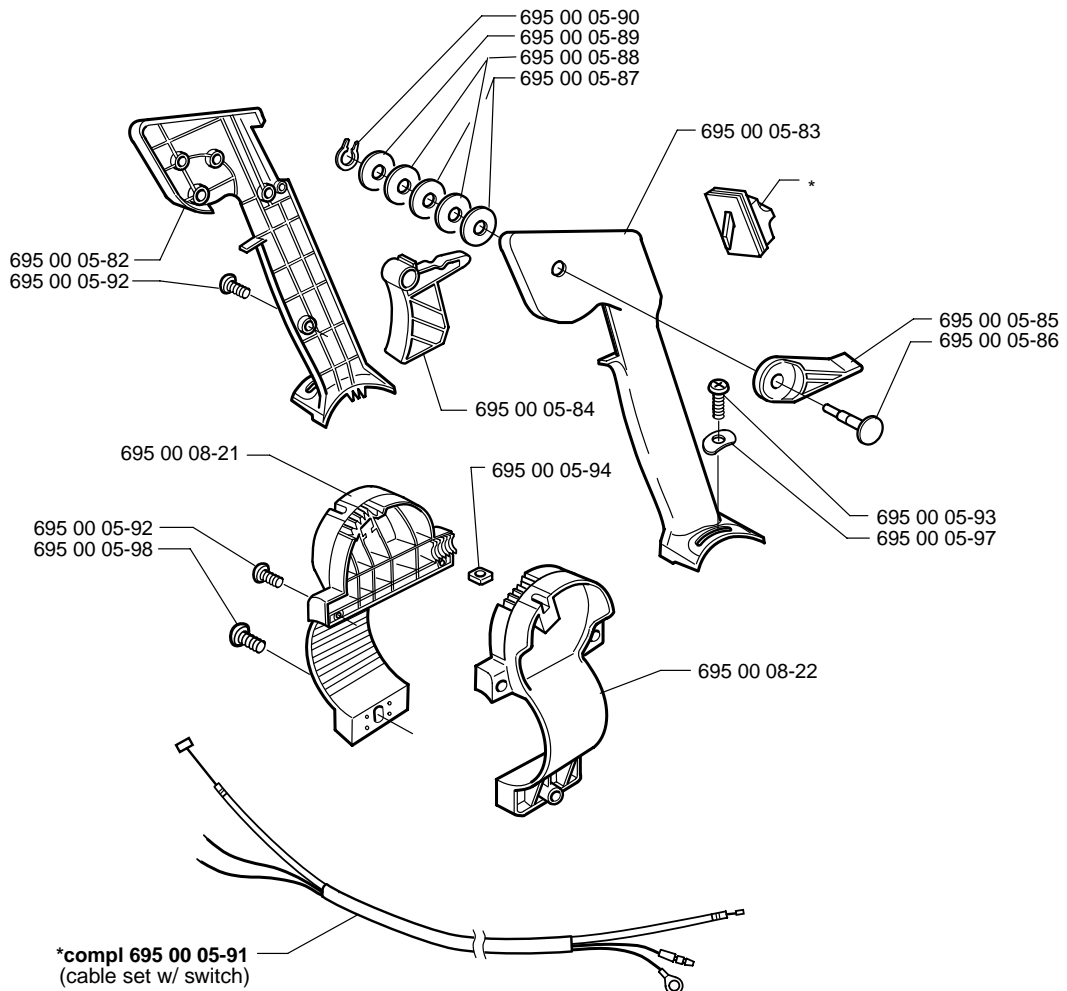

T

compl. 695 00 08-20