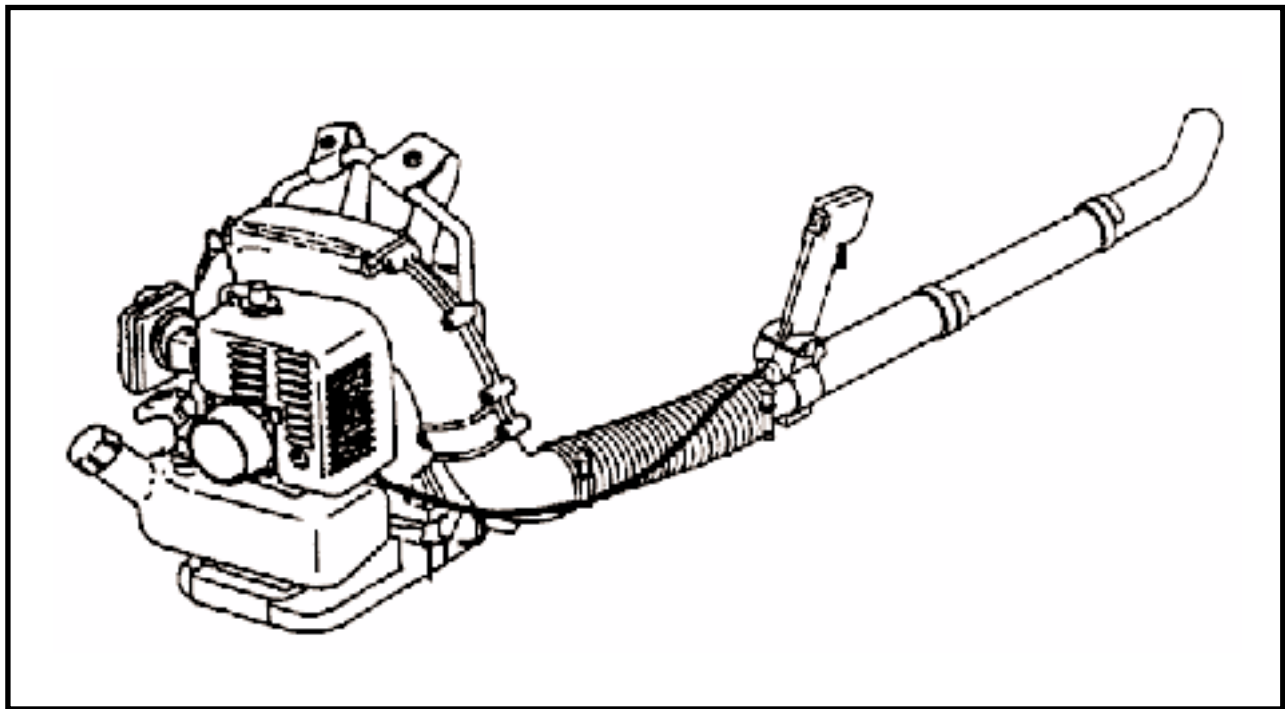

Illustrated Parts List	2001-06
	I0107008

165 BT

Repair Parts Manual

Backpack Blower

165BT

A

Ref. #	Part #	Description	Ref. #	Part #	Description
1	695 00 07-99	Elbow Pipe Compl.	12	695 00 06-33	Tapping Screw (M5x20)
2	695 00 00-05	O-Ring	13	695 00 06-34	Rubber AV Mount
3	695 00 08-00	Elbow Pipe	14	695 00 06-35	Rubber AV Mount
4	695 00 08-01	Hose Band	15	695 00 08-09	Fan Case
5	695 00 08-02	Wire Clamp	16	695 00 06-37	Pre-Coat Lock Bolt
6	695 00 08-03	Flexible Pipe	17	695 00 08-10	Fan
7	695 00 08-04	Base Pipe	18	695 00 08-11	Fan Case
8	695 00 08-05	Throttle Lever Assy.	19	695 00 06-40	Pre-Coat Lock Bolt
9	695 00 08-06	Middle Pipe	20	695 00 08-12	Fan Cover
10	695 00 08-07	Bend Pipe	21	695 00 08-13	Socket Screw
11	695 00 01-10	Wire Band	22	695 00 00-40	Nylon Nut
			23	695 00 11-01	Concentrator Nozzle

165BT

B

Ref. #	Part #	Description
1	695 00 00-38	Flange Nylon Nut (M6)
2	695 00 00-45	Washer
3	695 00 06-41	Shoulder Band
4	695 00 06-42	Truss Screw (M6x16)
5	501 94 19-01	U-Nut (M6)
6	695 00 06-43	Clip
7	695 00 06-44	Backpack Pad
8	695 00 08-16	Screw (M6x16)
9	695 00 08-17	Backpack Frame
10	695 00 08-18	Fuel Tank